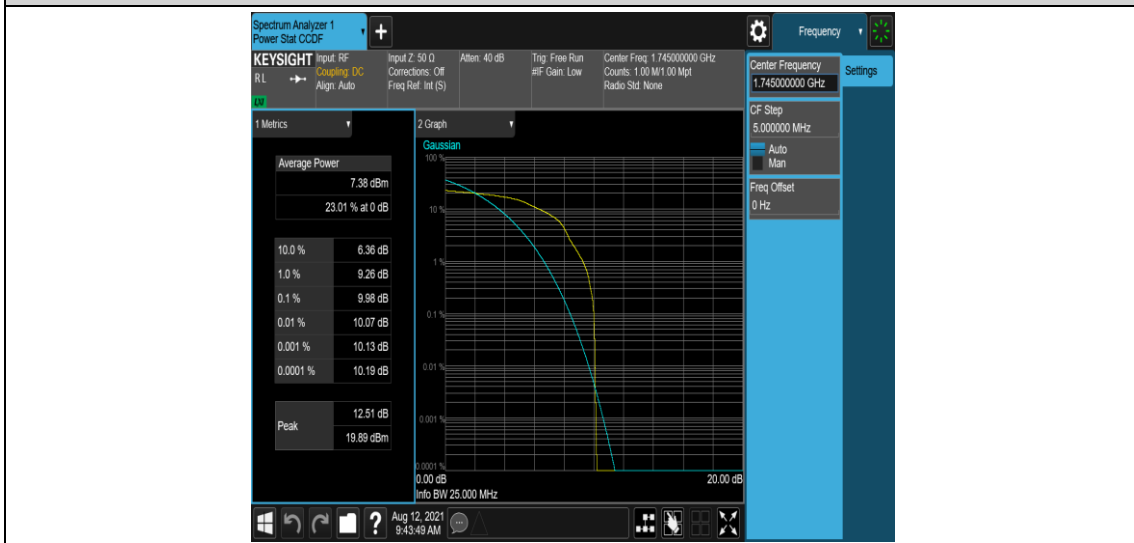

Band66-10MHz-16QAM-132322-1-0-Low-9.98-<=13-PASS