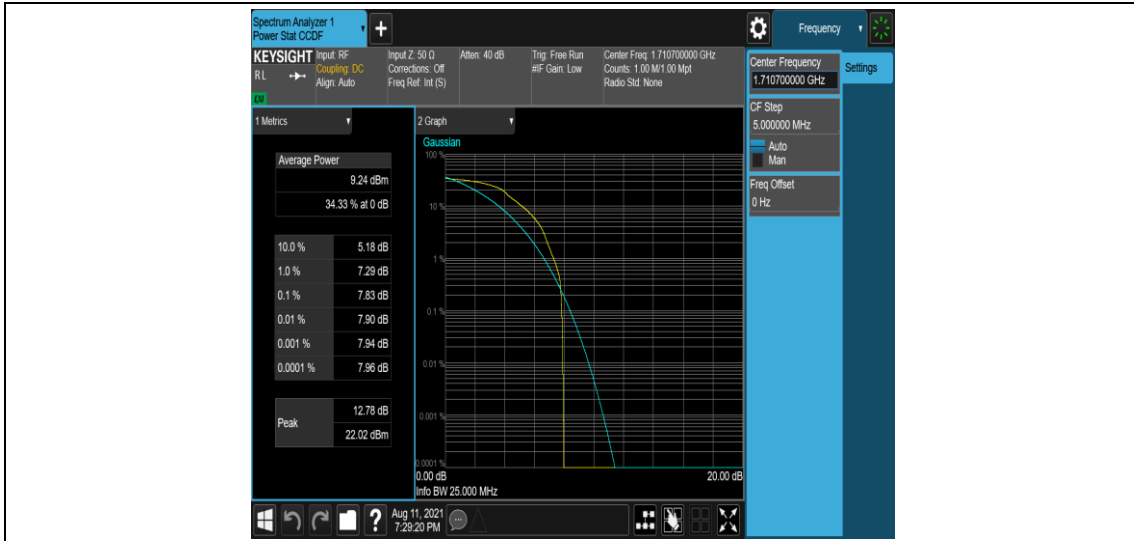

Test Graphs

Band66-1.4MHz-QPSK-131979-1-0-Low-7.83-<=13-PASS