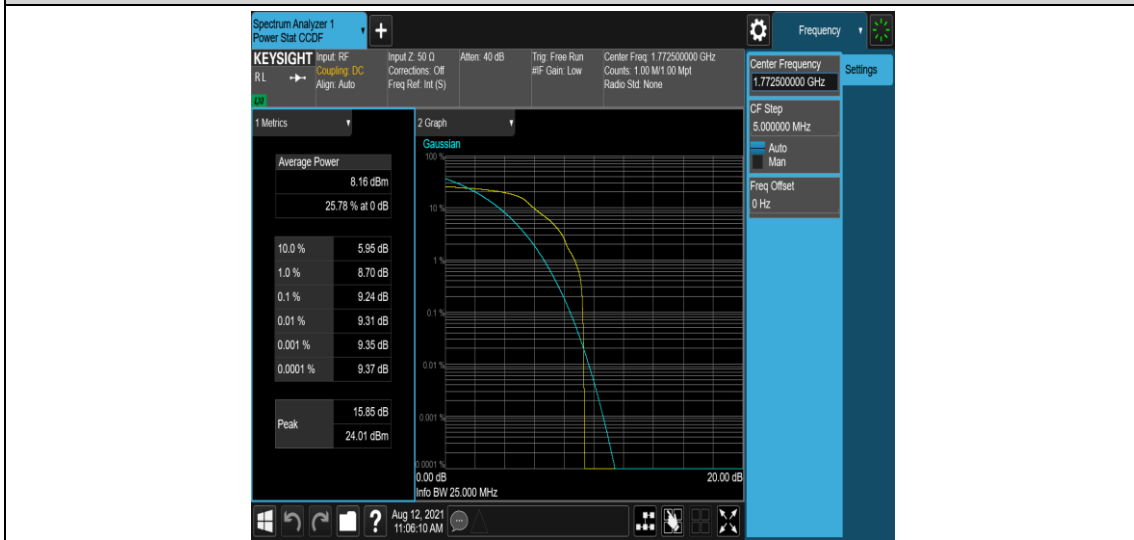

Band66-15MHz-QPSK-132047-1-0-Low-9.09-<=13-PASS

Band66-15MHz-QPSK-132047-6-0-Low-8.35-<=13-PASS

Band66-15MHz-QPSK-132322-1-0-Low-11.94-<=13-PASS

Band66-15MHz-QPSK-132322-6-0-Low-9.92-<=13-PASS

Band66-15MHz-QPSK-132597-1-0-High-9.24-<=13-PASS