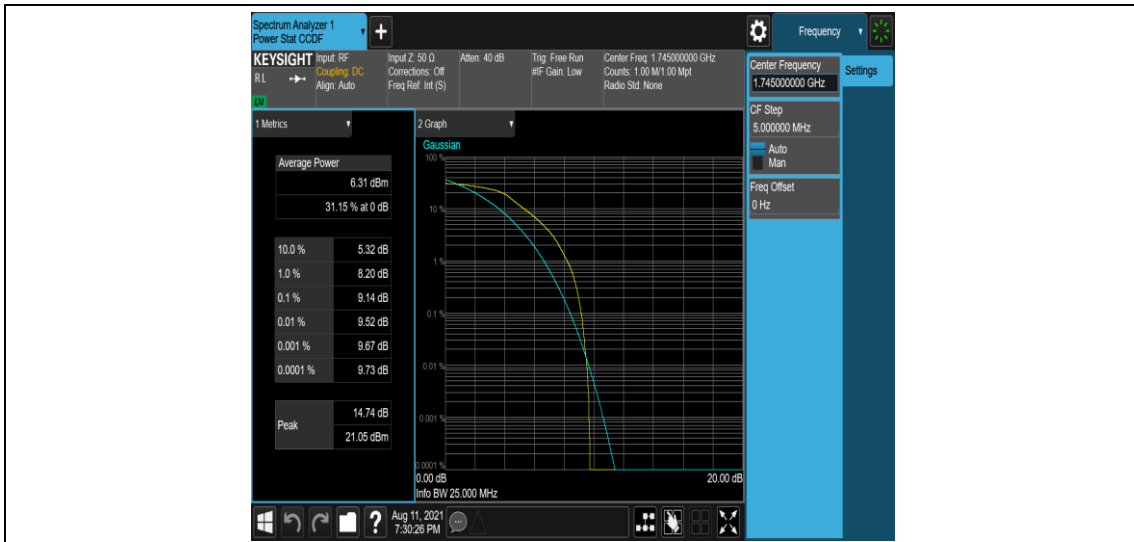

Band66-1.4MHz-16QAM-132322-6-0-Low-9.14-<=13-PASS