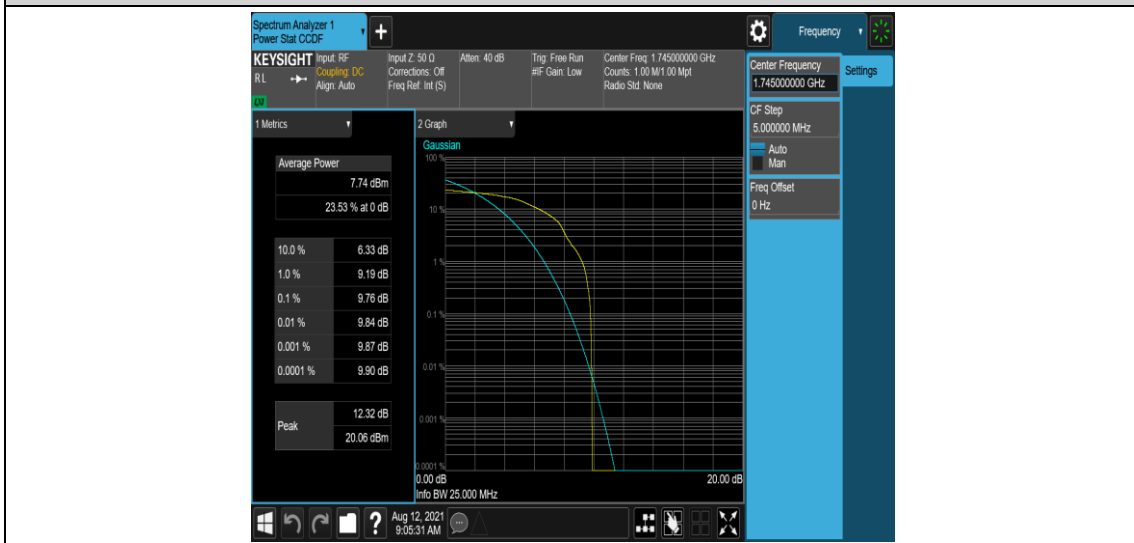

Band66-5MHz-QPSK-132647-1-0-High-10.22-<=13-PASS

Band66-5MHz-QPSK-132647-6-0-High-8.40-<=13-PASS

Band66-5MHz-16QAM-131997-1-0-Low-9.46-<=13-PASS

Band66-5MHz-16QAM-131997-6-0-Low-9.63-<=13-PASS

Band66-5MHz-16QAM-132322-1-0-Low-9.76-<=13-PASS