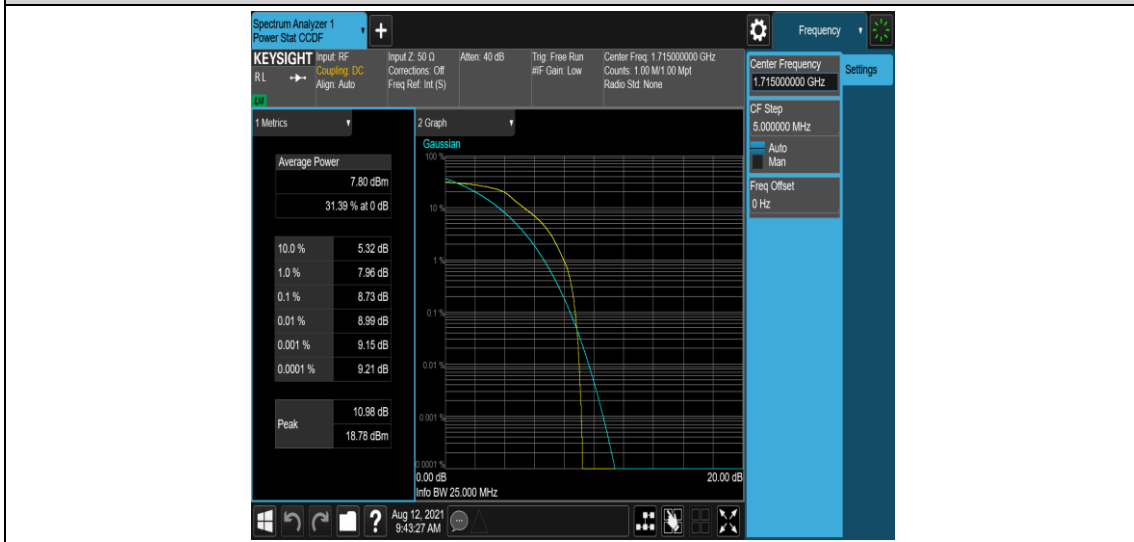

Band66-10MHz-QPSK-132322-1-0-Low-11.86-<=13-PASS

Band66-10MHz-QPSK-132322-6-0-Low-9.13-<=13-PASS

Band66-10MHz-QPSK-132622-1-0-High-10.78-<=13-PASS

Band66-10MHz-QPSK-132622-6-0-High-10.88-<=13-PASS

Band66-10MHz-16QAM-132022-1-0-Low-8.85-<=13-PASS