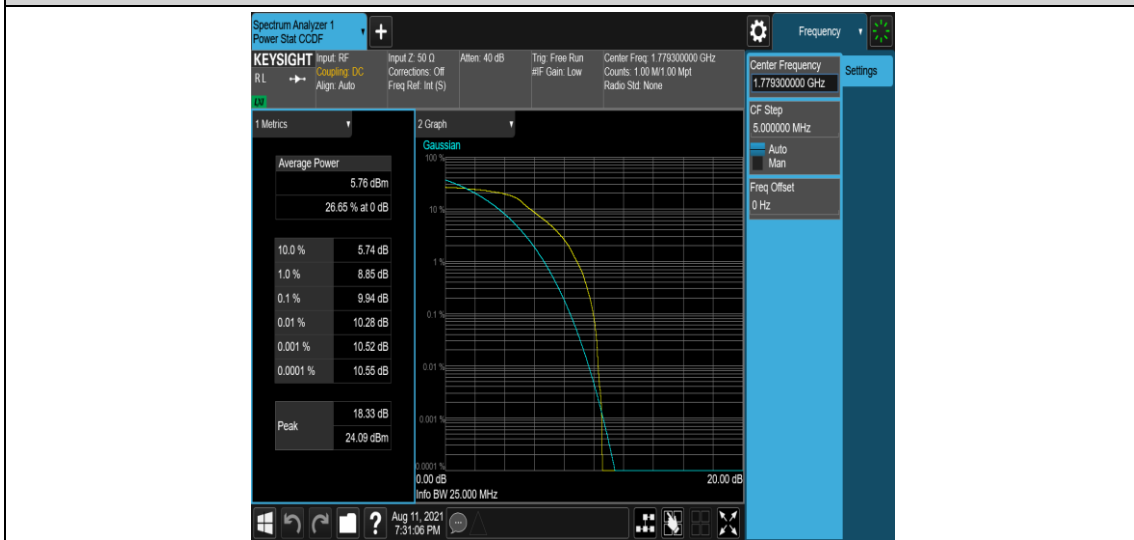

Band66-1.4MHz-16QAM-132665-6-0-High-9.94-<=13-PASS