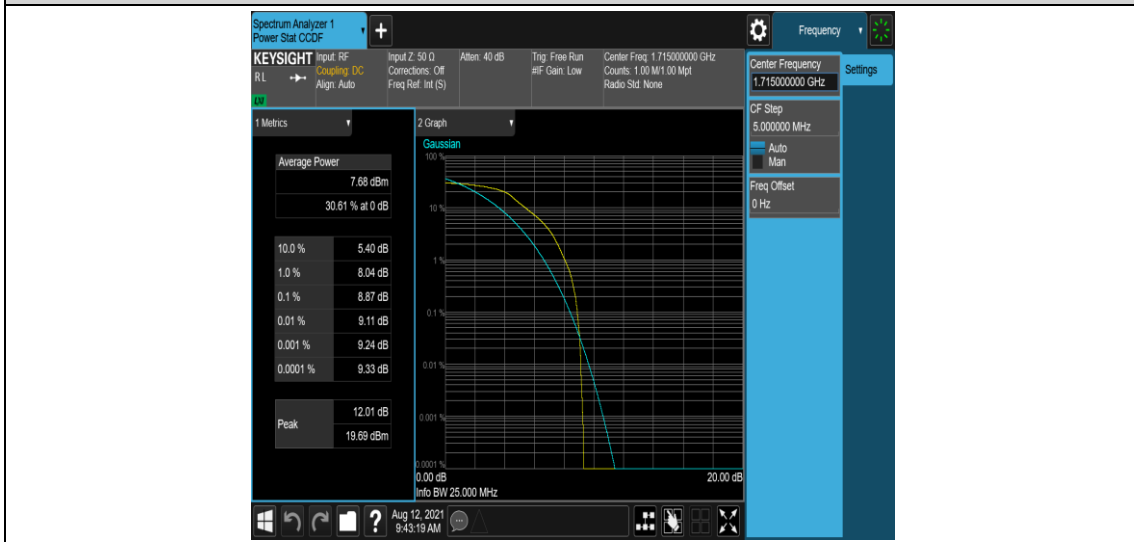

Band66-5MHz-16QAM-132322-6-0-Low-9.53-<=13-PASS

Band66-5MHz-16QAM-132647-1-0-High-8.29-<=13-PASS

Band66-5MHz-16QAM-132647-6-0-High-10.35-<=13-PASS

Band66-10MHz-QPSK-132022-1-0-Low-9.60-<=13-PASS

Band66-10MHz-QPSK-132022-6-0-Low-8.87-<=13-PASS