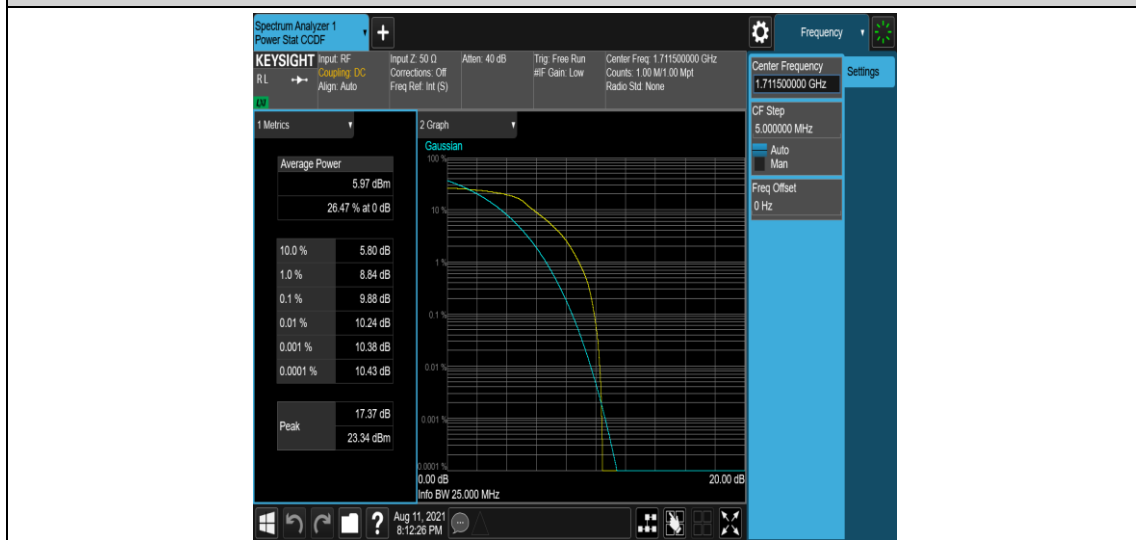

Band66-3MHz-16QAM-131987-6-0-Low-9.88-<=13-PASS