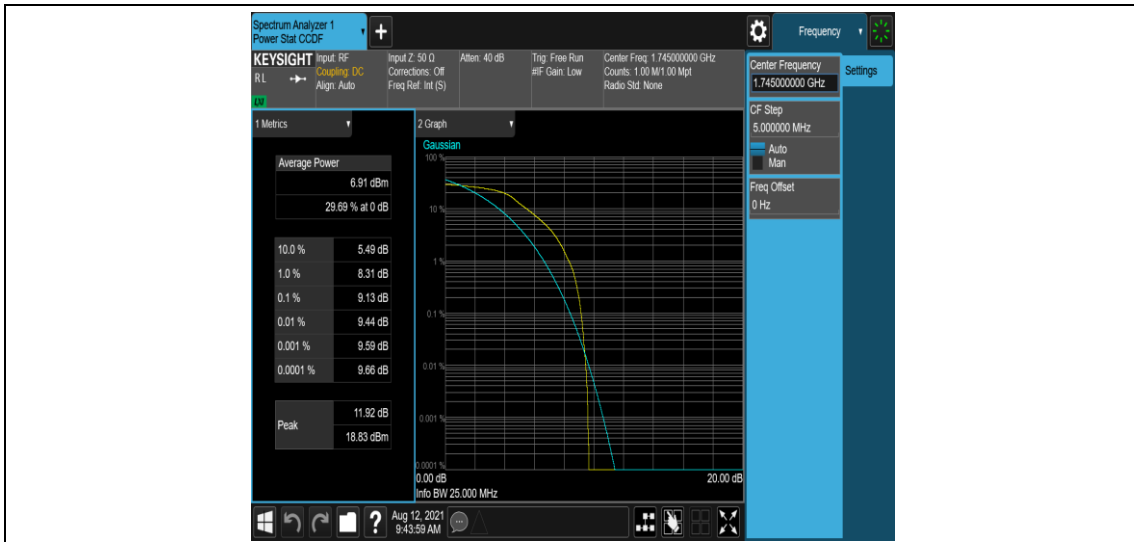

Band66-10MHz-QPSK-132322-6-0-Low-9.13-<=13-PASS