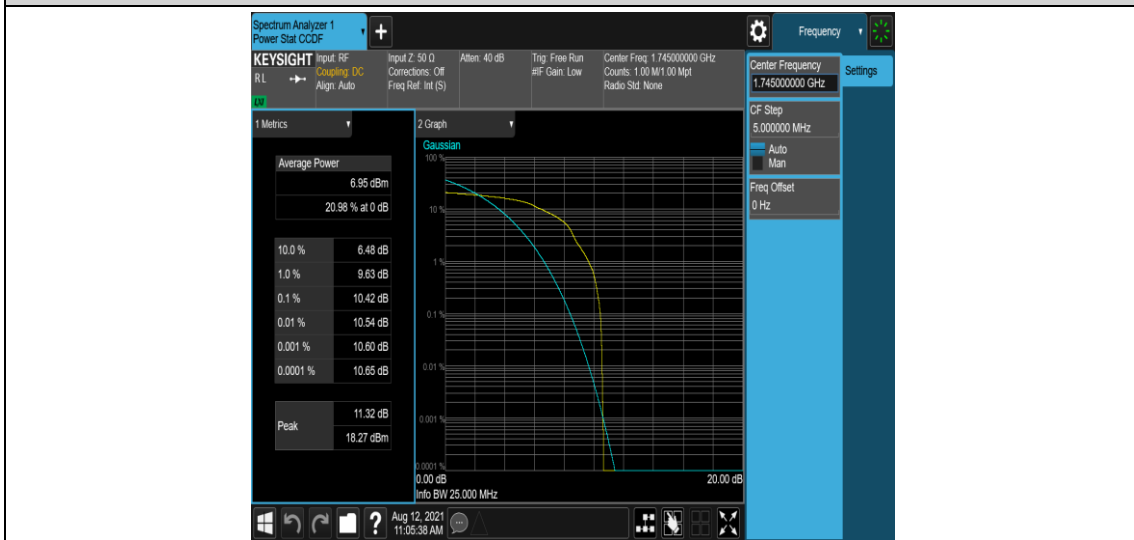

Band66-15MHz-16QAM-132322-1-0-Low-10.42-<=13-PASS