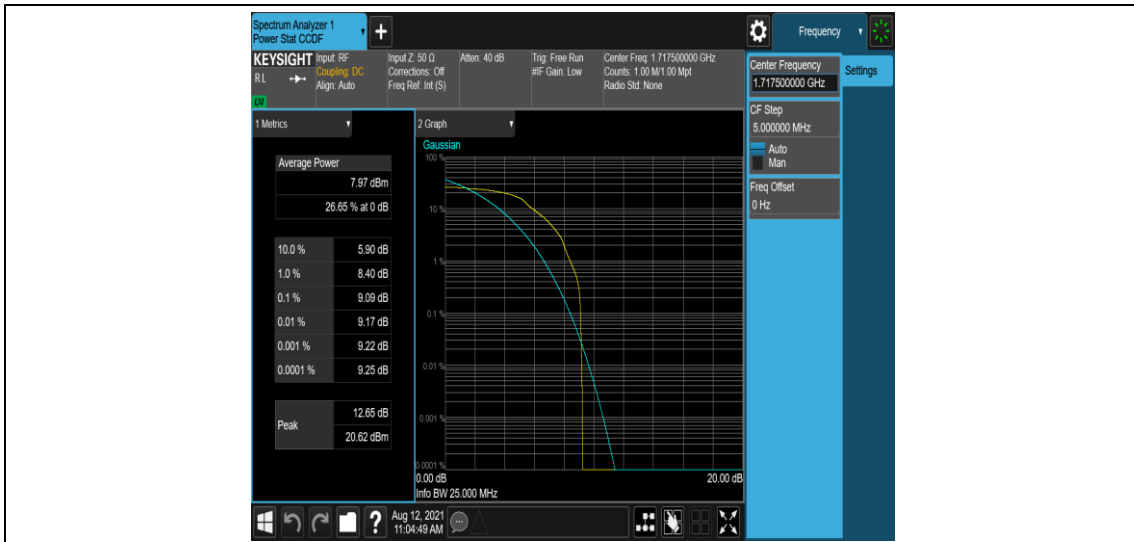

Band66-10MHz-16QAM-132022-6-0-Low-8.73-<=13-PASS

Band66-10MHz-16QAM-132322-1-0-Low-9.98-<=13-PASS

Band66-10MHz-16QAM-132322-6-0-Low-8.01-<=13-PASS

Band66-10MHz-16QAM-132622-1-0-High-8.98-<=13-PASS

Band66-10MHz-16QAM-132622-6-0-High-9.08-<=13-PASS