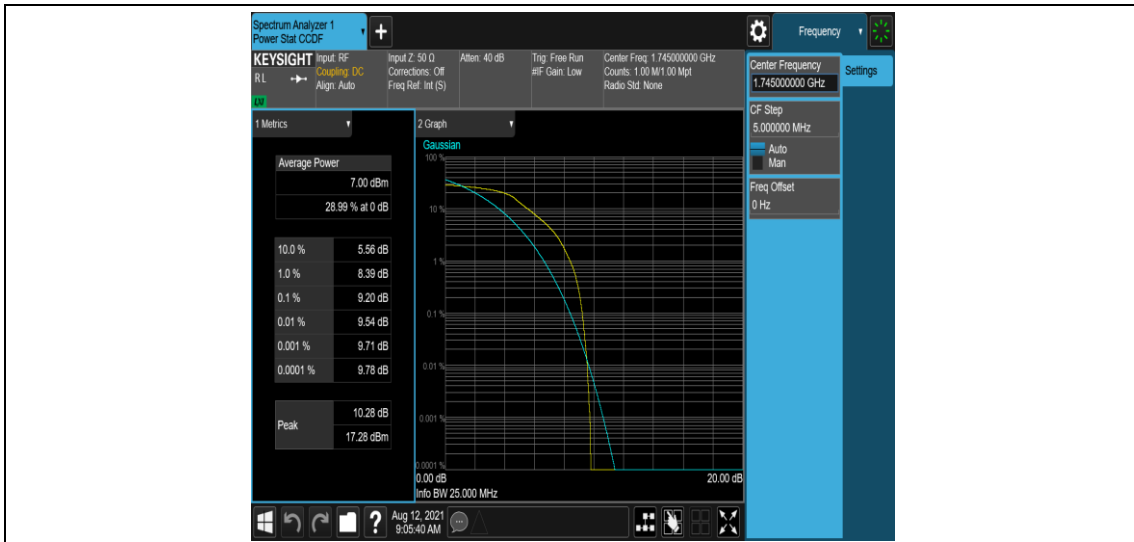

Band66-3MHz-16QAM-132657-6-0-High-10.95-<=13-PASS

Band66-5MHz-QPSK-131997-1-0-Low-9.72-<=13-PASS

Band66-5MHz-QPSK-131997-6-0-Low-10.81-<=13-PASS

Band66-5MHz-QPSK-132322-1-0-Low-9.61-<=13-PASS

Band66-5MHz-QPSK-132322-6-0-Low-9.20-<=13-PASS