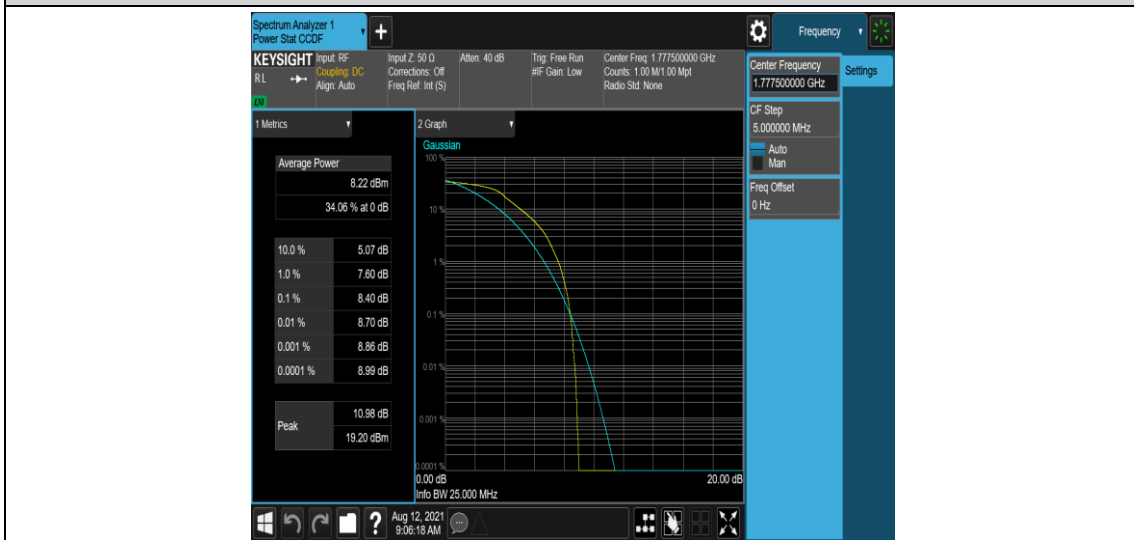

Band66-5MHz-QPSK-132647-6-0-High-8.40-<=13-PASS