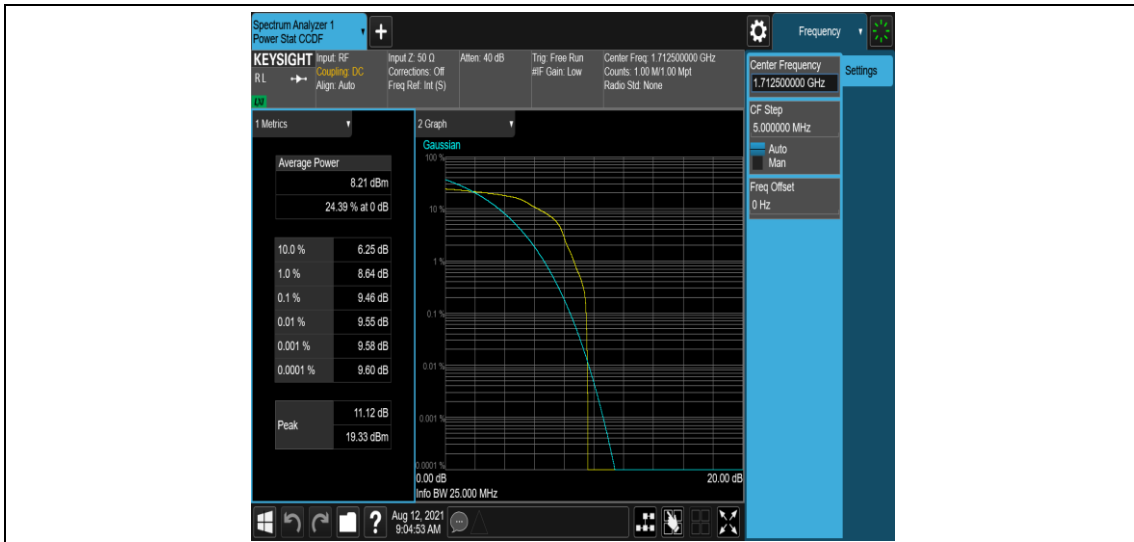

Band66-5MHz-16QAM-131997-1-0-Low-9.46-<=13-PASS