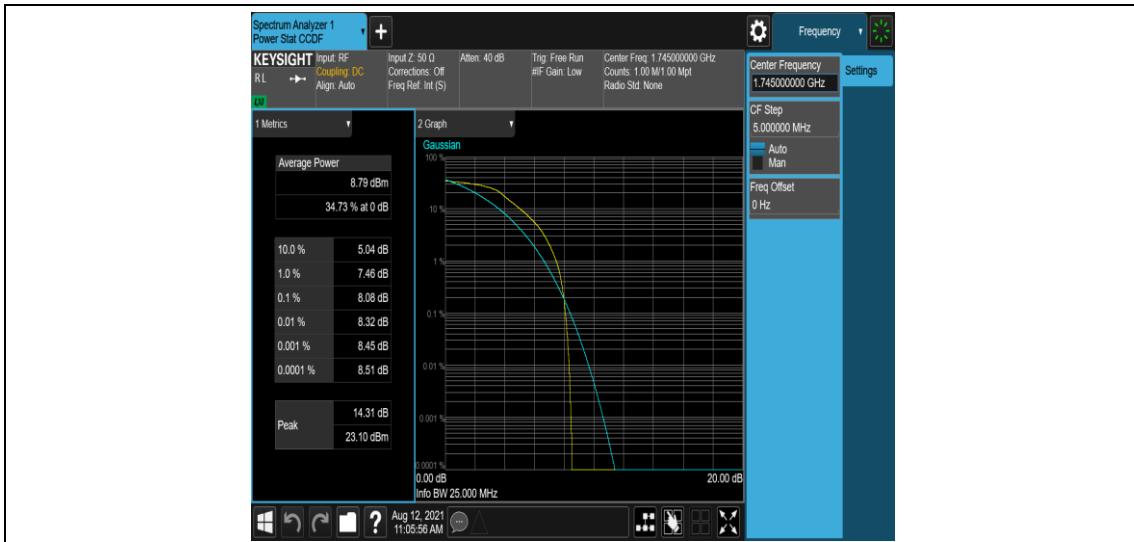

Band66-15MHz-QPSK-132597-6-0-High-8.19-<=13-PASS

Band66-15MHz-16QAM-132047-1-0-Low-9.44-<=13-PASS

Band66-15MHz-16QAM-132047-6-0-Low-9.65-<=13-PASS

Band66-15MHz-16QAM-132322-1-0-Low-10.42-<=13-PASS

Band66-15MHz-16QAM-132322-6-0-Low-8.08-<=13-PASS