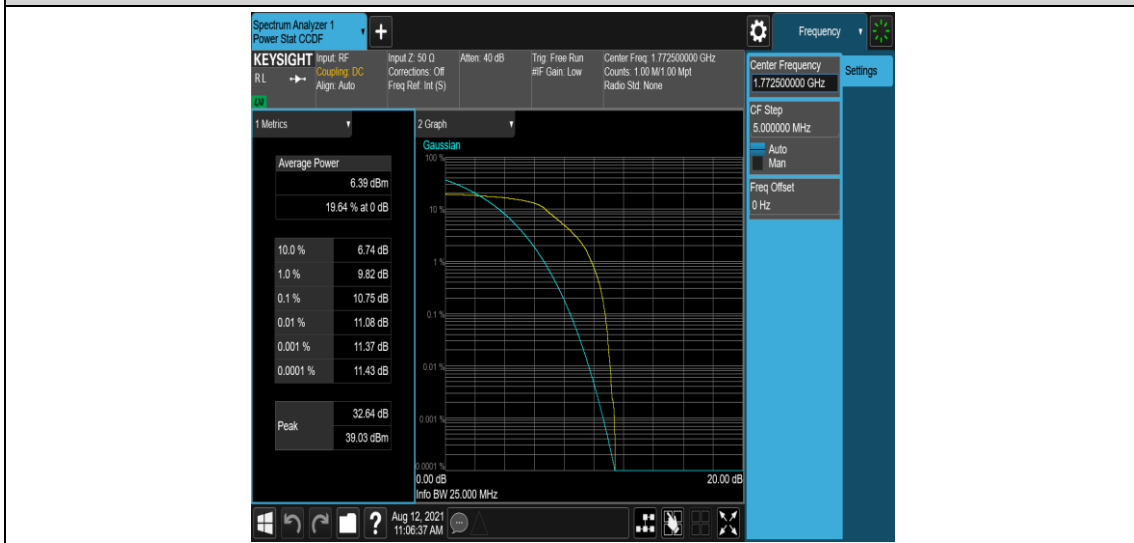

Band66-15MHz-16QAM-132597-6-0-High-10.75-<=13-PASS