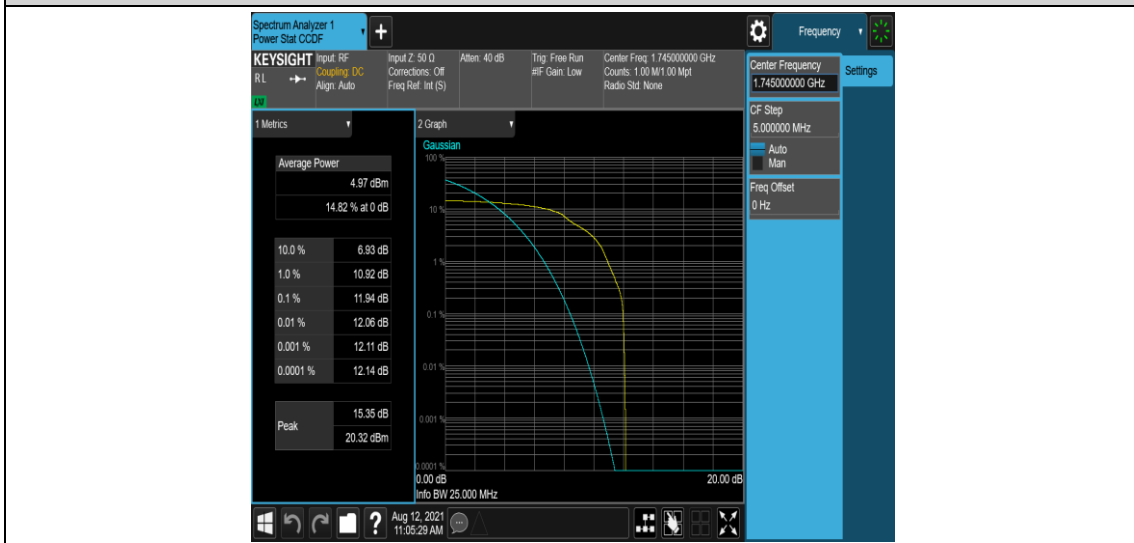

Band66-15MHz-QPSK-132322-1-0-Low-11.94-<=13-PASS