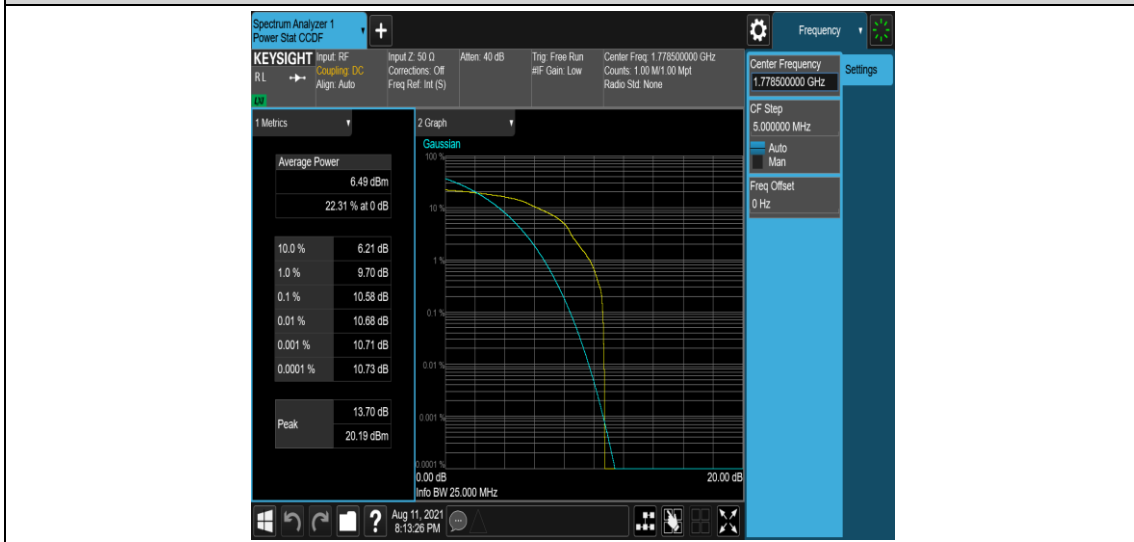

Band66-3MHz-16QAM-131987-1-0-Low-10.04-<=13-PASS

Band66-3MHz-16QAM-131987-6-0-Low-9.88-<=13-PASS

Band66-3MHz-16QAM-132322-1-0-Low-9.50-<=13-PASS

Band66-3MHz-16QAM-132322-6-0-Low-10.15-<=13-PASS

Band66-3MHz-16QAM-132657-1-0-High-10.58-<=13-PASS