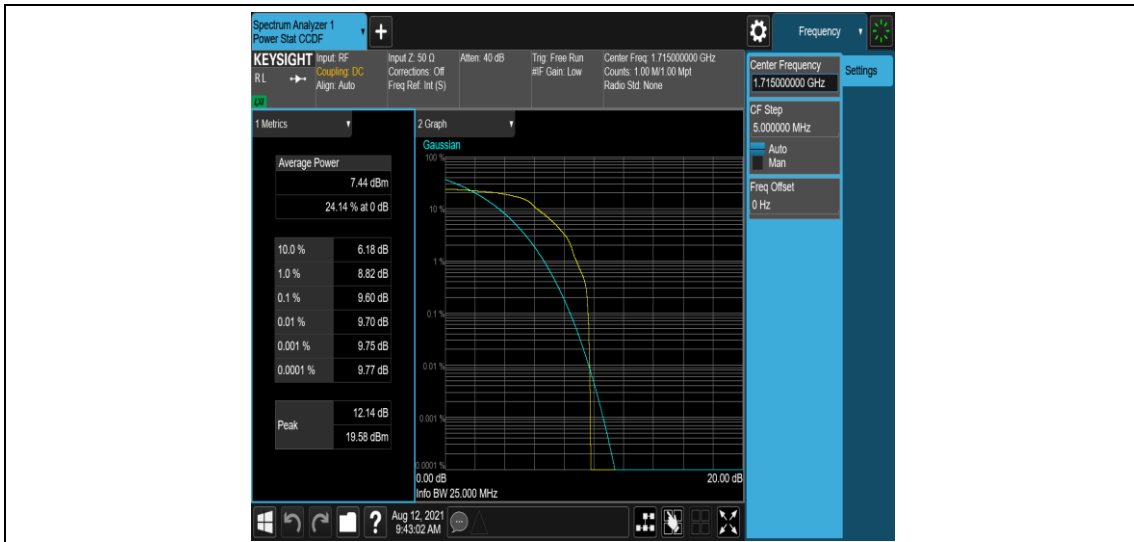

Band66-10MHz-QPSK-132022-1-0-Low-9.60-<=13-PASS