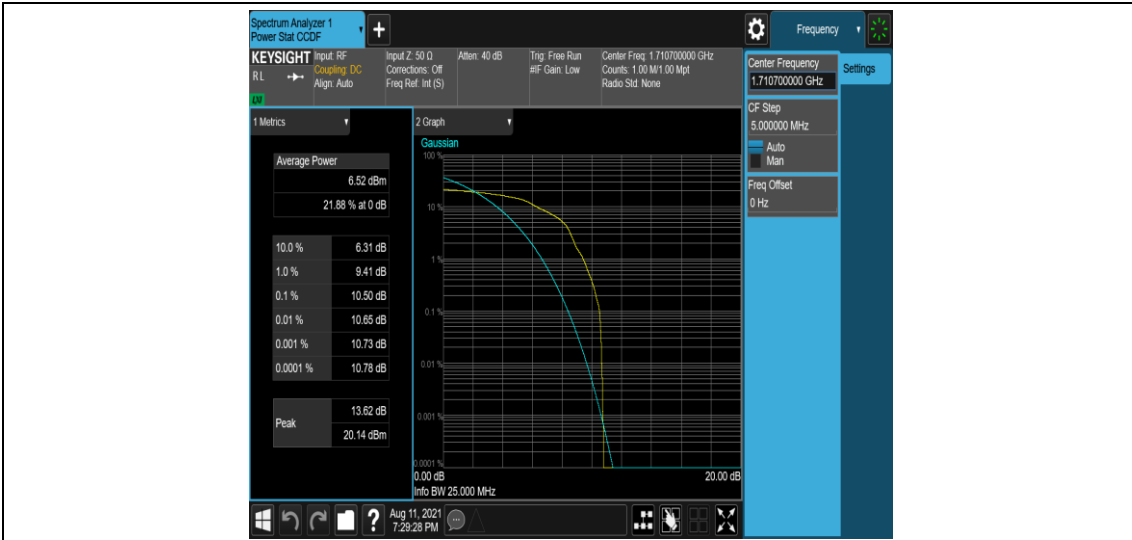

Band66-1.4MHz-16QAM-131979-1-0-Low-10.50-<=13-PASS