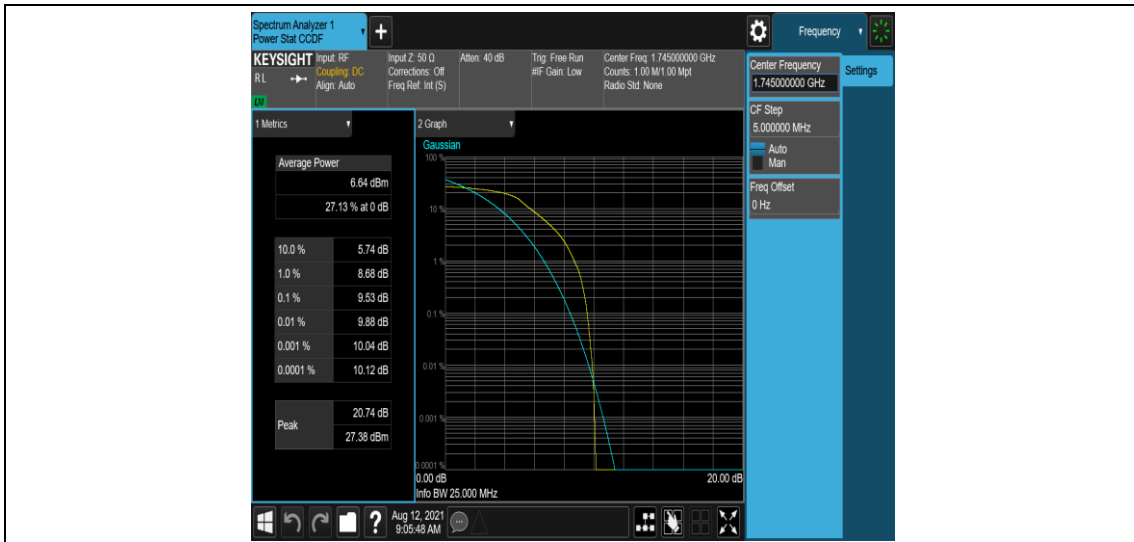

Band66-5MHz-QPSK-132647-1-0-High-10.22-<=13-PASS

Band66-5MHz-QPSK-132647-6-0-High-8.40-<=13-PASS

Band66-5MHz-16QAM-131997-1-0-Low-9.46-<=13-PASS

Band66-5MHz-16QAM-131997-6-0-Low-9.63-<=13-PASS

Band66-5MHz-16QAM-132322-1-0-Low-9.76-<=13-PASS