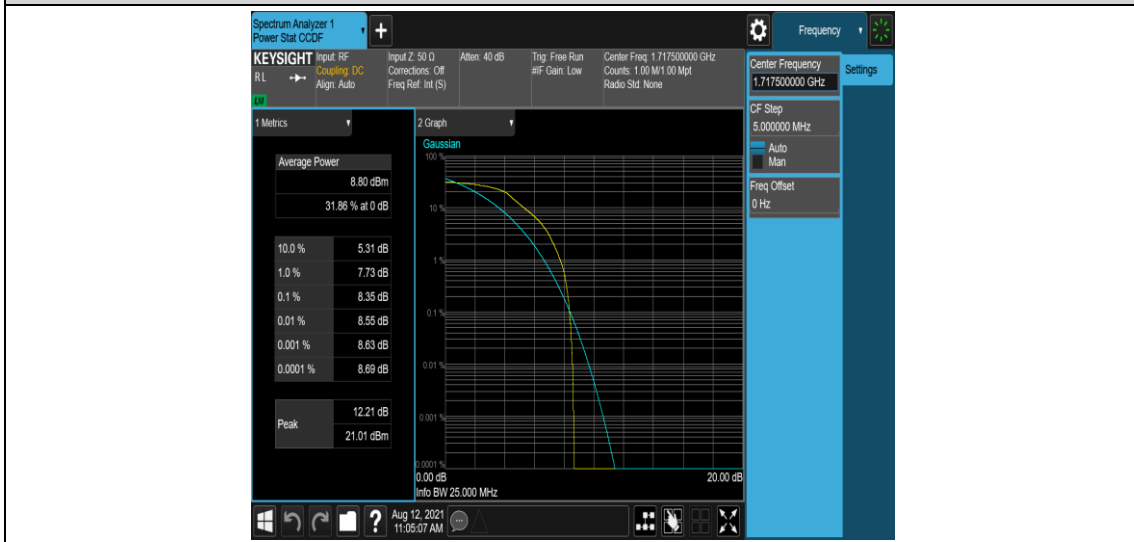

Band66-15MHz-QPSK-132047-6-0-Low-8.35-<=13-PASS