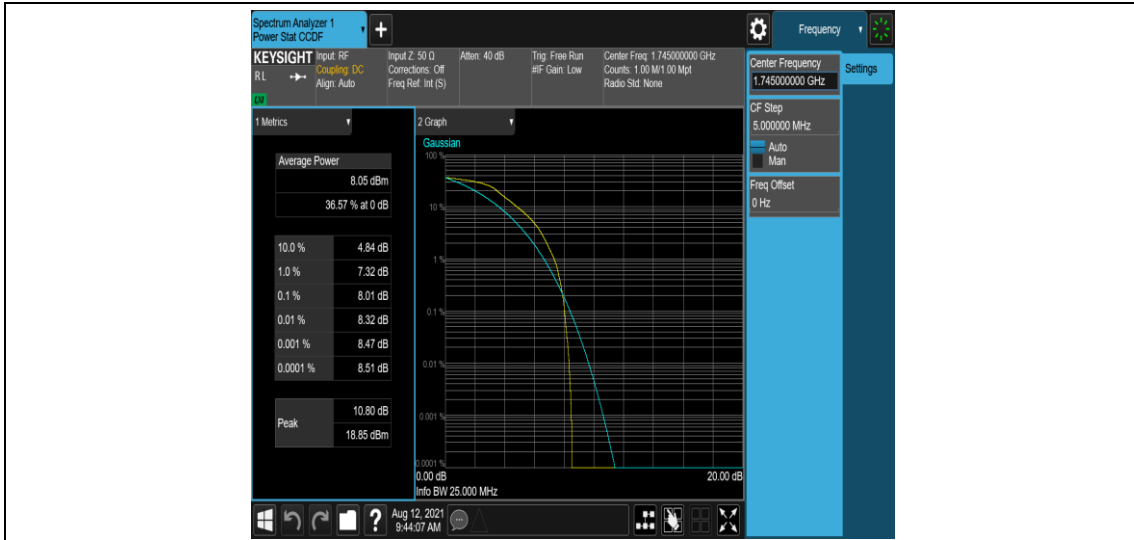

Band66-10MHz-16QAM-132322-6-0-Low-8.01-<=13-PASS