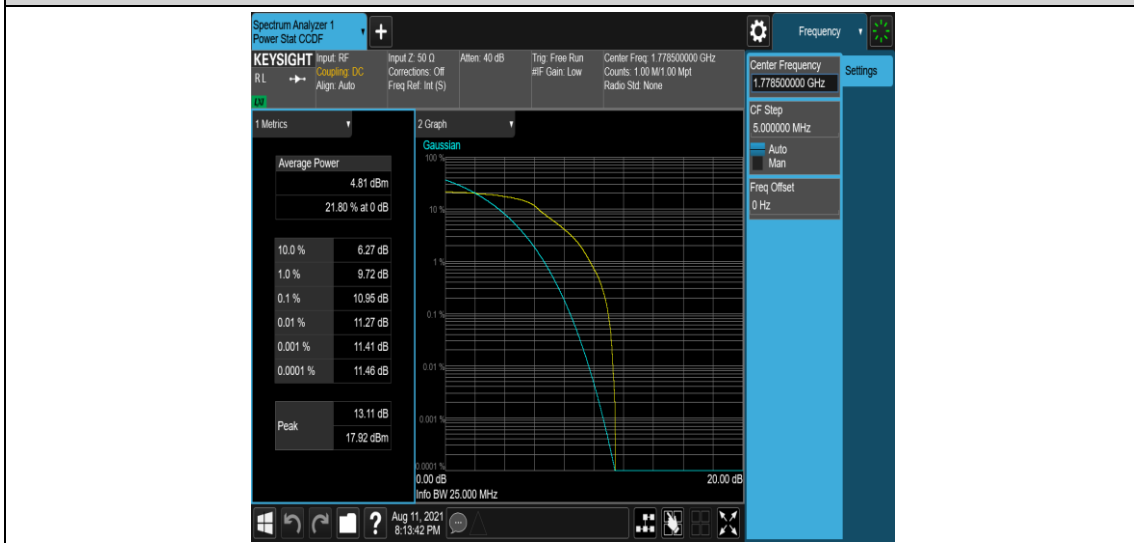

Band66-3MHz-16QAM-131987-1-0-Low-10.04-<=13-PASS

Band66-3MHz-16QAM-131987-6-0-Low-9.88-<=13-PASS

Band66-3MHz-16QAM-132322-1-0-Low-9.50-<=13-PASS

Band66-3MHz-16QAM-132322-6-0-Low-10.15-<=13-PASS

Band66-3MHz-16QAM-132657-1-0-High-10.58-<=13-PASS