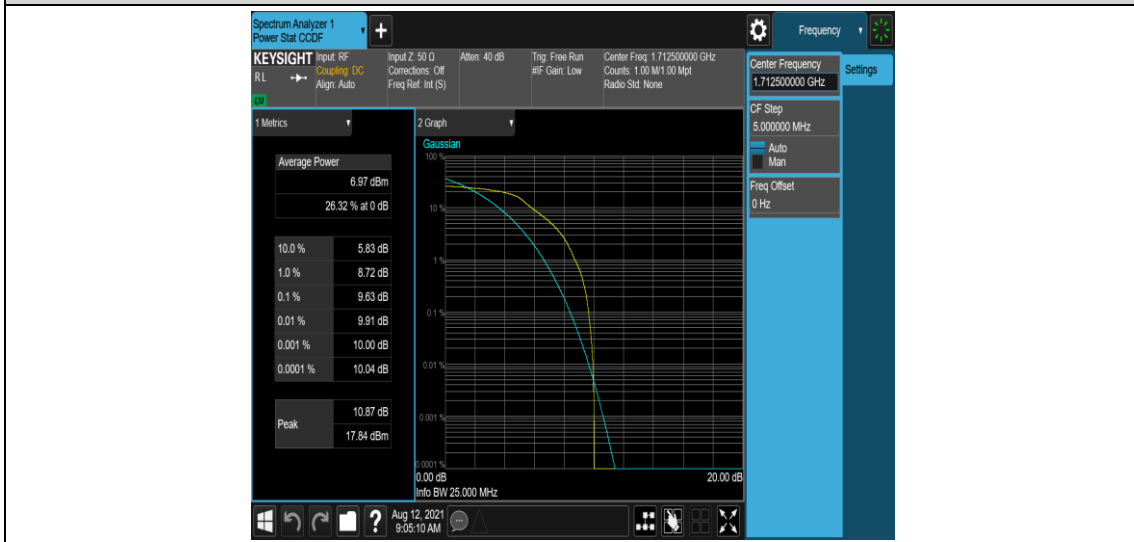

Band66-5MHz-16QAM-131997-6-0-Low-9.63-<=13-PASS