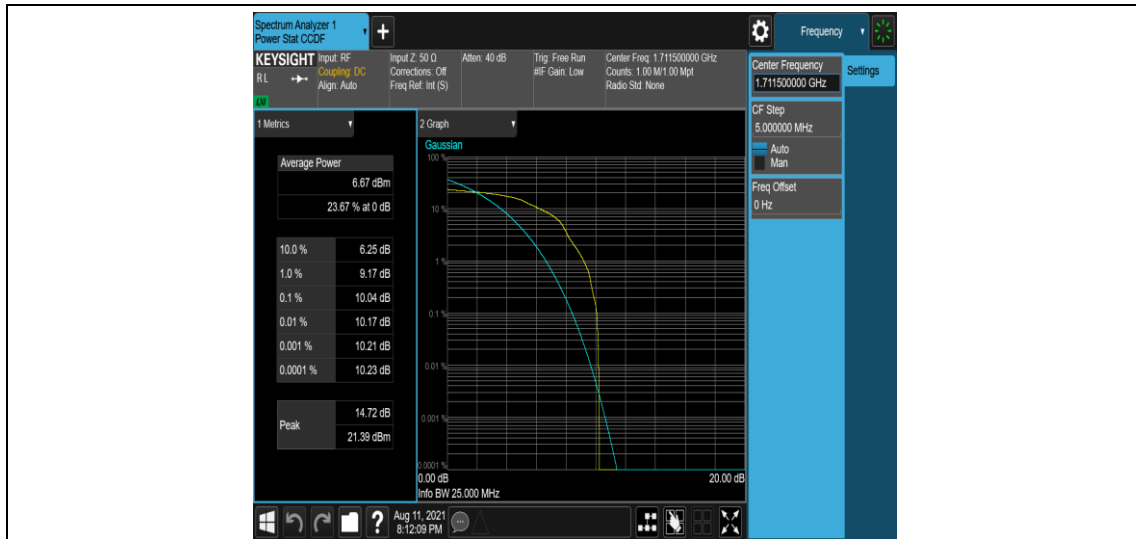

Band66-3MHz-QPSK-131987-6-0-Low-9.83-<=13-PASS

Band66-3MHz-QPSK-132322-1-0-Low-9.14-<=13-PASS

Band66-3MHz-QPSK-132322-6-0-Low-10.20-<=13-PASS

Band66-3MHz-QPSK-132657-1-0-High-9.57-<=13-PASS

Band66-3MHz-QPSK-132657-6-0-High-10.24-<=13-PASS