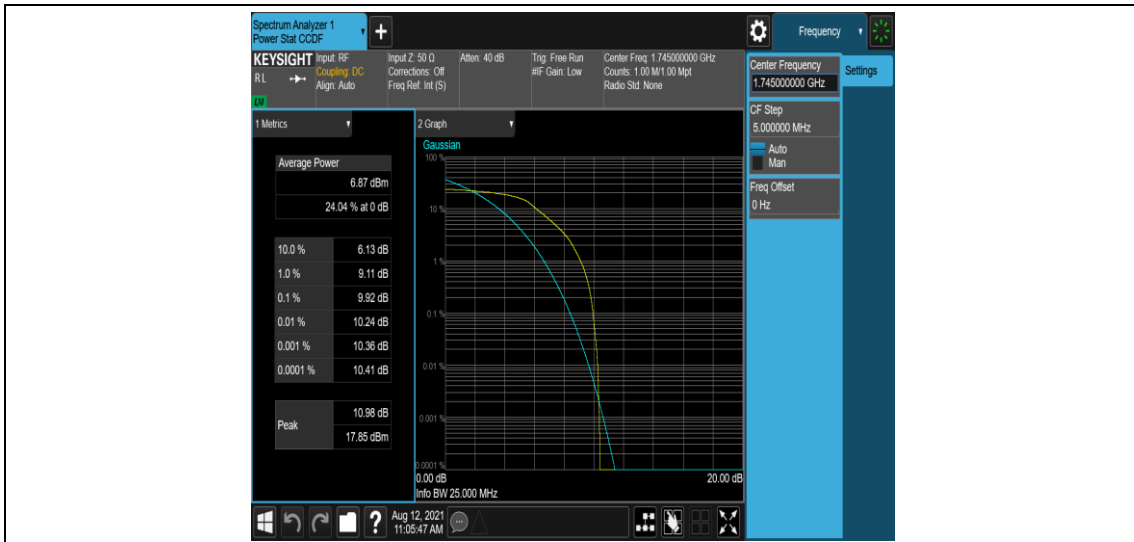

Band66-15MHz-QPSK-132322-6-0-Low-9.92-<=13-PASS