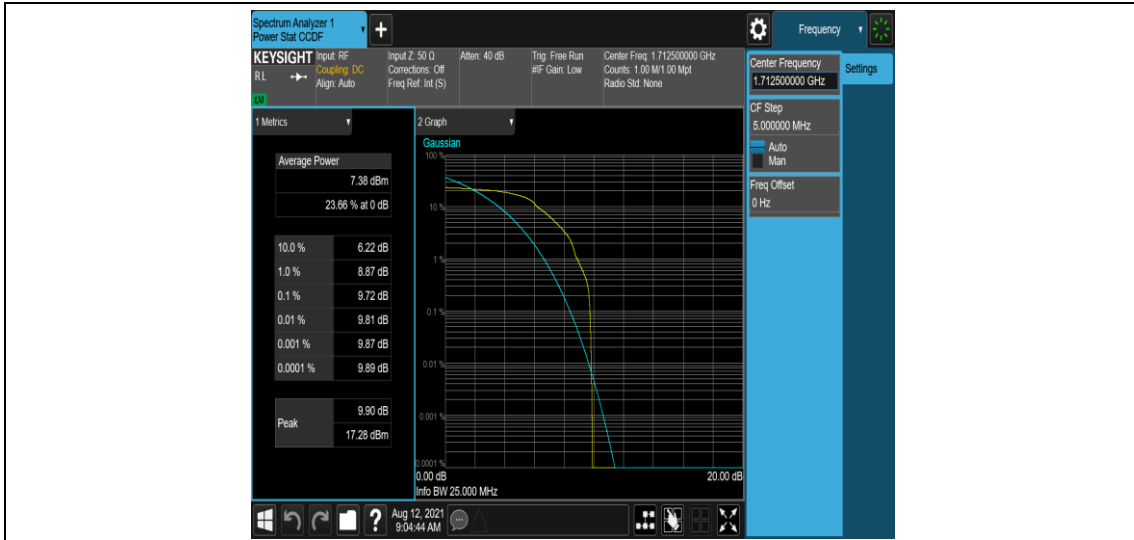

Band66-5MHz-QPSK-131997-1-0-Low-9.72-<=13-PASS