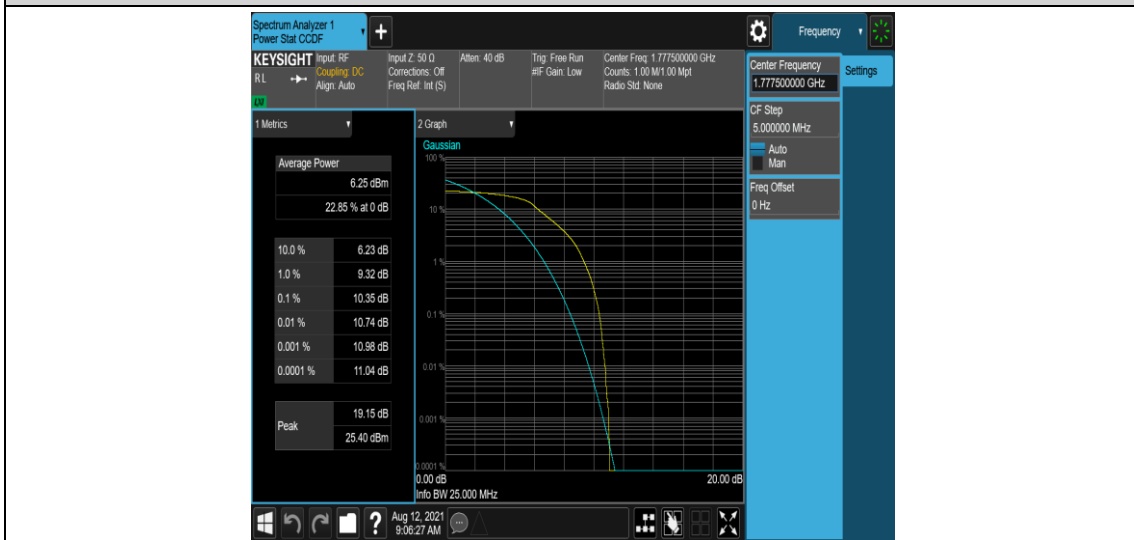

Band66-5MHz-16QAM-132647-6-0-High-10.35-<=13-PASS