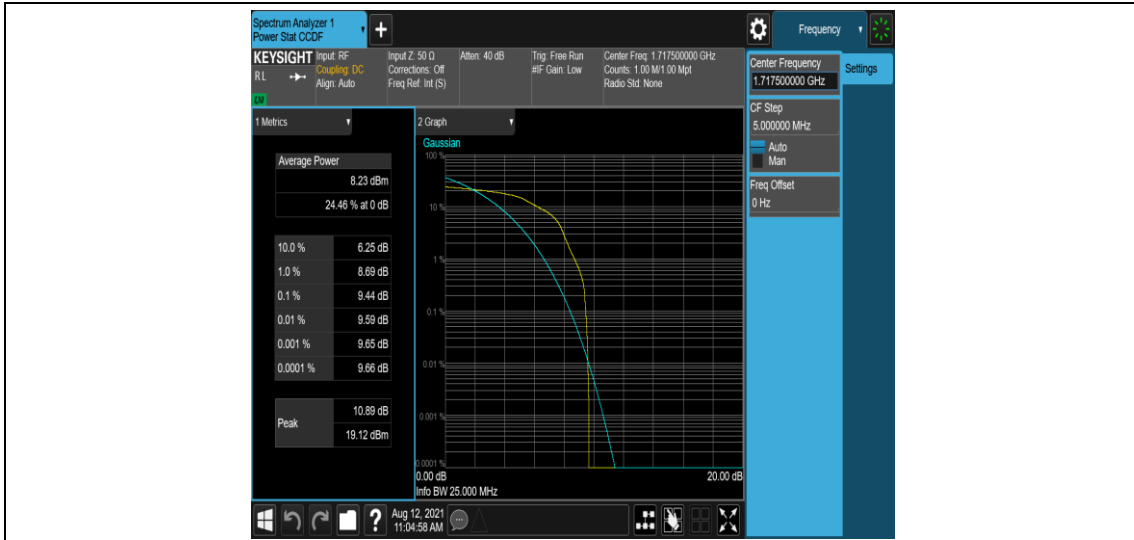

Band66-15MHz-16QAM-132047-1-0-Low-9.44-<=13-PASS