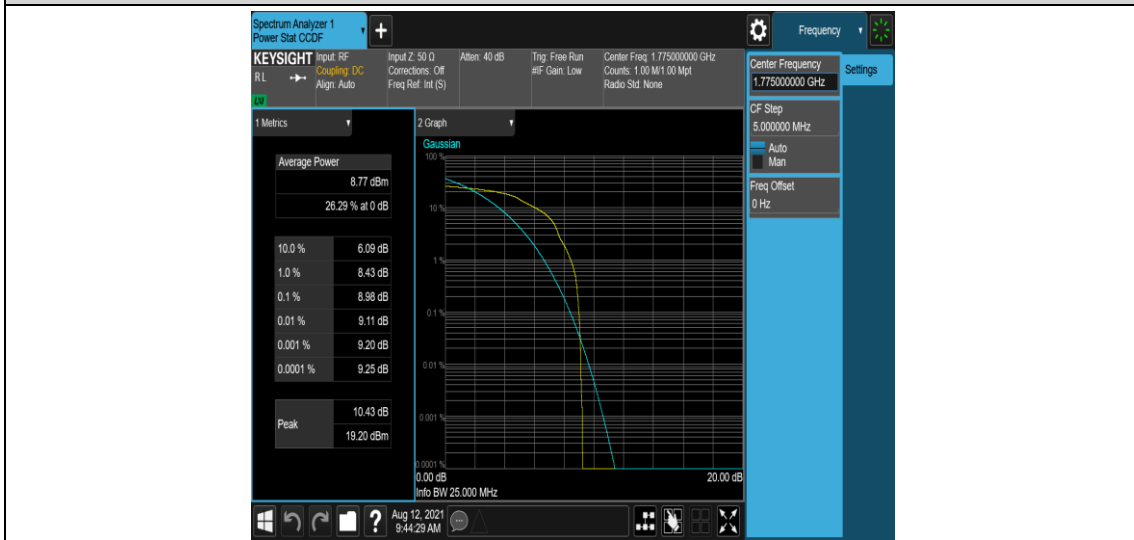

Band66-10MHz-16QAM-132622-1-0-High-8.98-<=13-PASS