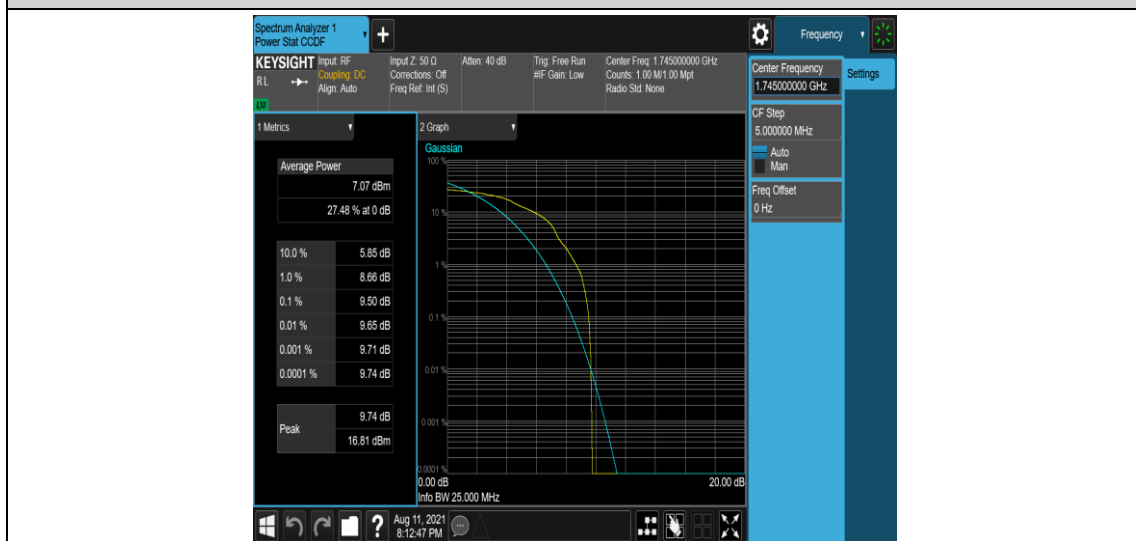

Band66-3MHz-16QAM-132322-1-0-Low-9.50-<=13-PASS