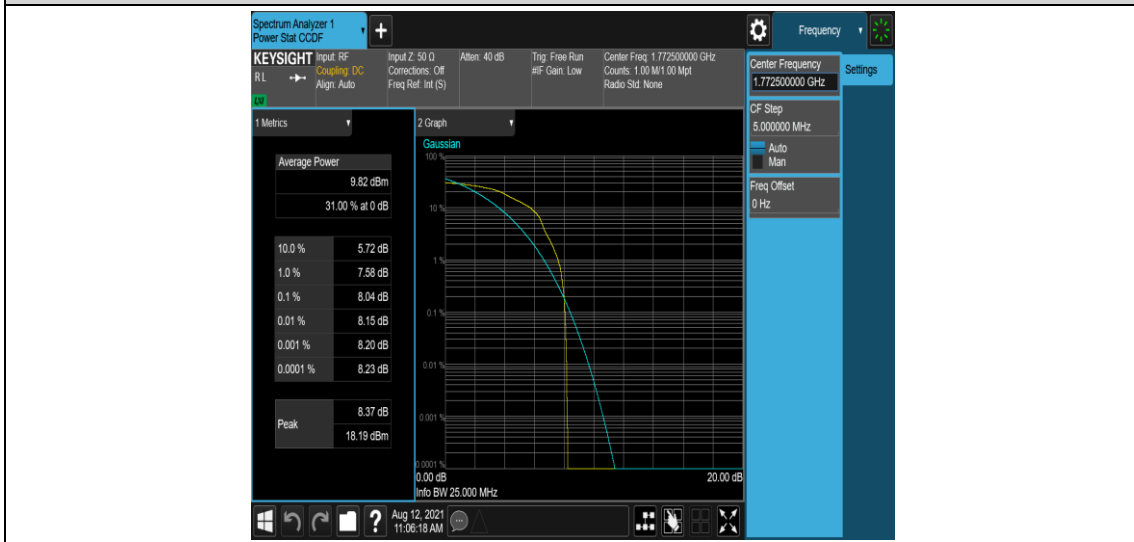

Band66-15MHz-QPSK-132597-6-0-High-8.19-<=13-PASS

Band66-15MHz-16QAM-132047-1-0-Low-9.44-<=13-PASS

Band66-15MHz-16QAM-132047-6-0-Low-9.65-<=13-PASS

Band66-15MHz-16QAM-132322-1-0-Low-10.42-<=13-PASS

Band66-15MHz-16QAM-132322-6-0-Low-8.08-<=13-PASS