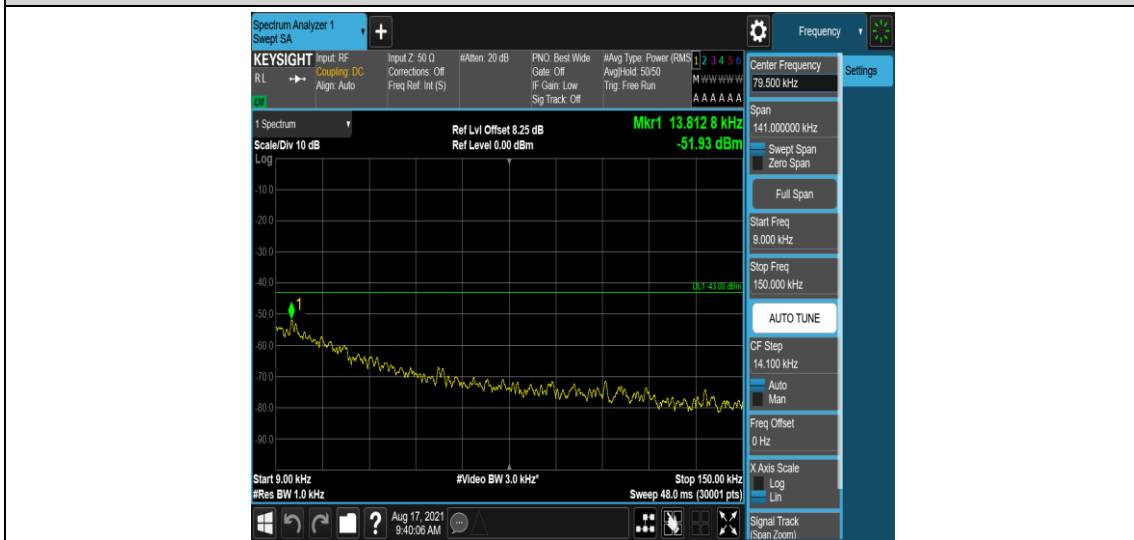

Band26-5MHz-16QAM-27015-1-0-High-12000-26500--52.21-PASS

Band26-10MHz-QPSK-26840-1-0-Low-0.009-0.15--51.93-PASS