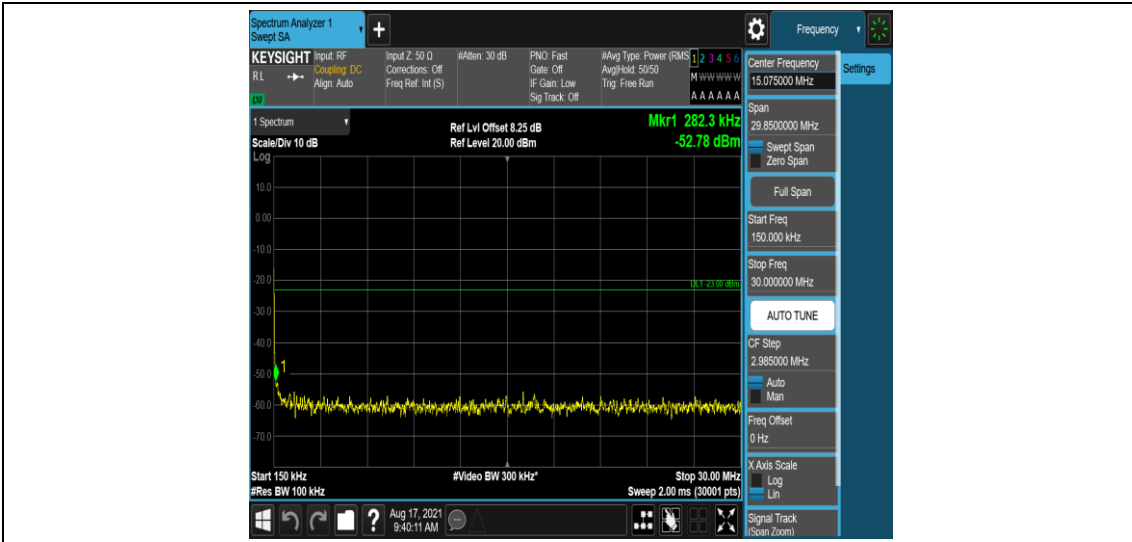

Band26-10MHz-QPSK-26840-1-0-Low-0.009-0.15--51.93-PASS

Band26-10MHz-QPSK-26840-1-0-Low-0.15-30--52.78-PASS