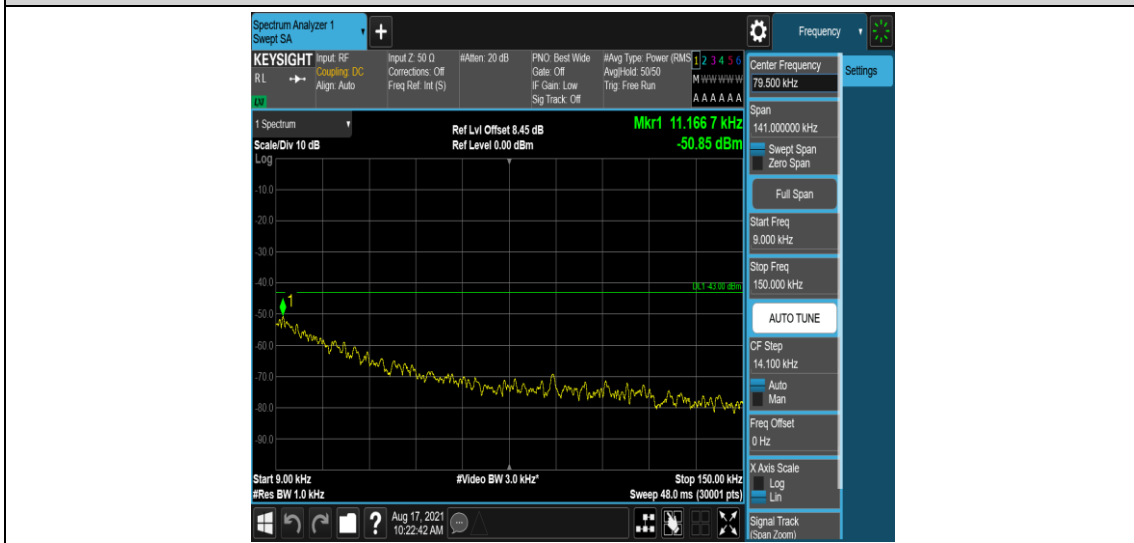

Band26-15MHz-QPSK-26915-1-0-Low-12000-26500--52.45-PASS

Band26-15MHz-QPSK-26960-1-0-High-0.009-0.15--50.85-PASS