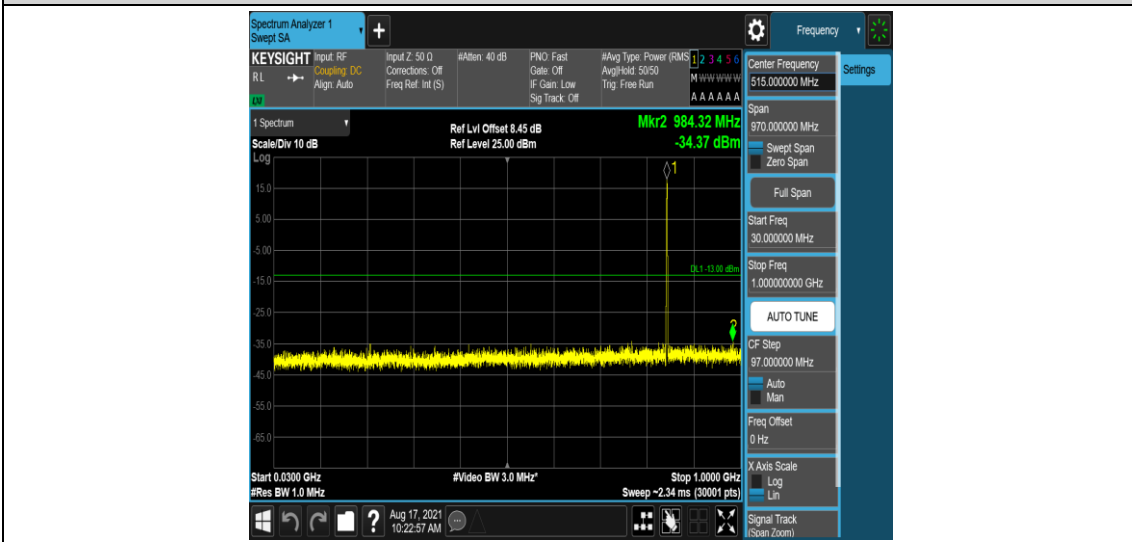

Band26-15MHz-QPSK-26960-1-0-High-0.15-30--51.94-PASS

Band26-15MHz-QPSK-26960-1-0-High-30-1000--34.37-PASS