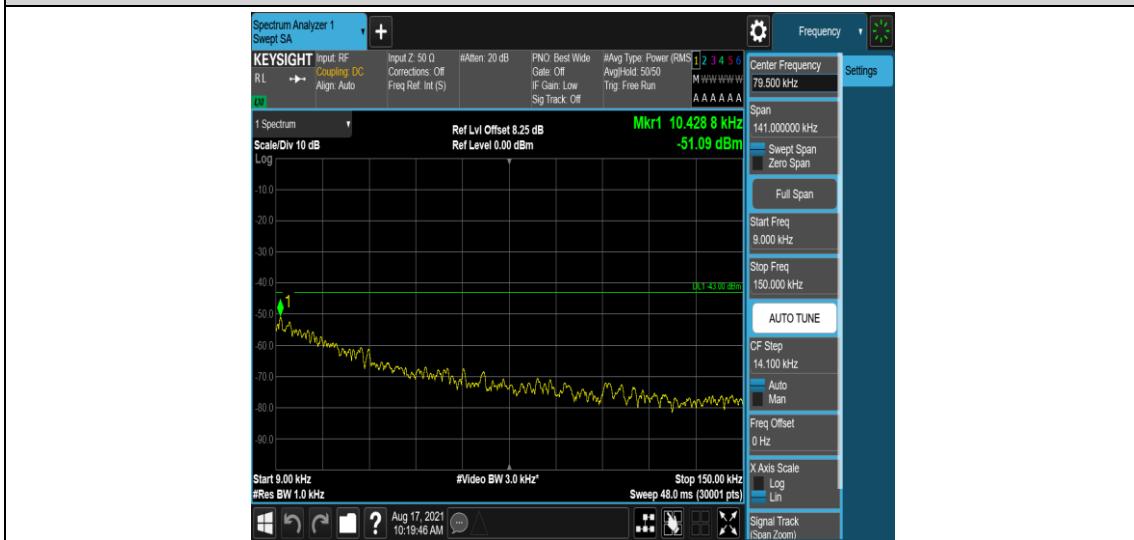

Band26-15MHz-QPSK-26865-1-0-Low-12000-26500--52.54-PASS

Band26-15MHz-QPSK-26915-1-0-Low-0.009-0.15--51.09-PASS