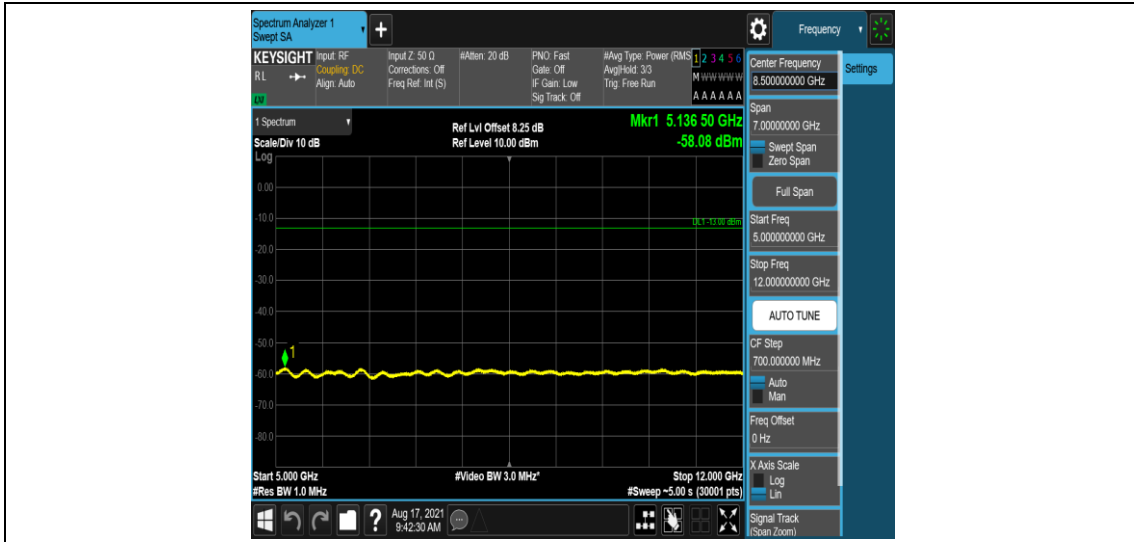

Band26-10MHz-16QAM-26840-1-0-Low-1000-5000--36.63-PASS

Band26-10MHz-16QAM-26840-1-0-Low-5000-12000--58.08-PASS