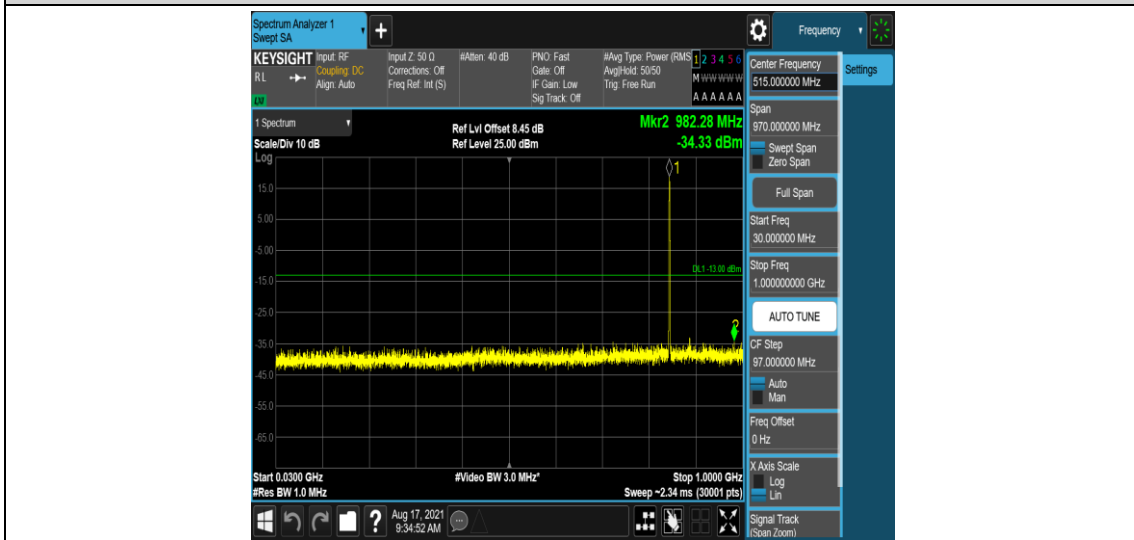

Band26-5MHz-16QAM-27015-1-0-High-0.15-30--52.12-PASS

Band26-5MHz-16QAM-27015-1-0-High-30-1000--34.33-PASS

Band26-5MHz-16QAM-27015-1-0-High-1000-5000--36.39-PASS

Band26-5MHz-16QAM-27015-1-0-High-5000-12000--57.83-PASS