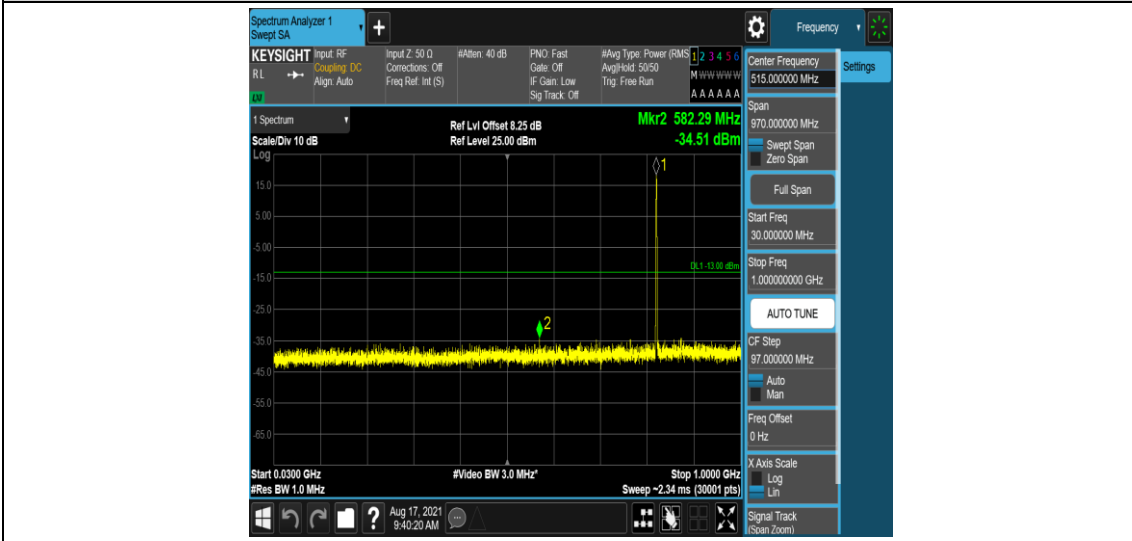

Band26-10MHz-QPSK-26840-1-0-Low-0.15-30--52.78-PASS

Band26-10MHz-QPSK-26840-1-0-Low-30-1000--34.51-PASS