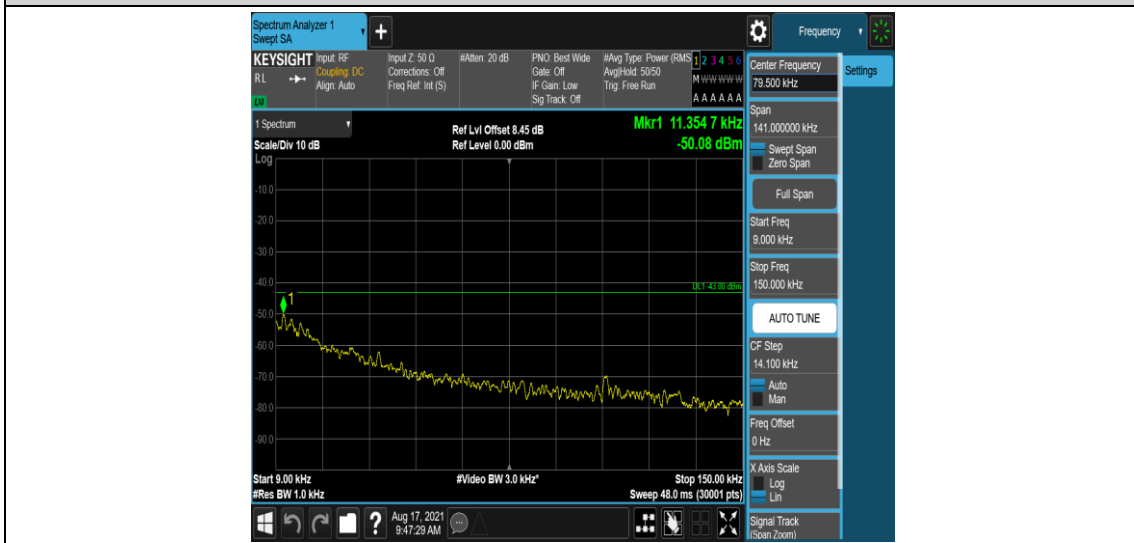

Band26-10MHz-16QAM-26915-1-0-Low-12000-26500--52.39-PASS

Band26-10MHz-16QAM-26990-1-0-High-0.009-0.15--50.08-PASS