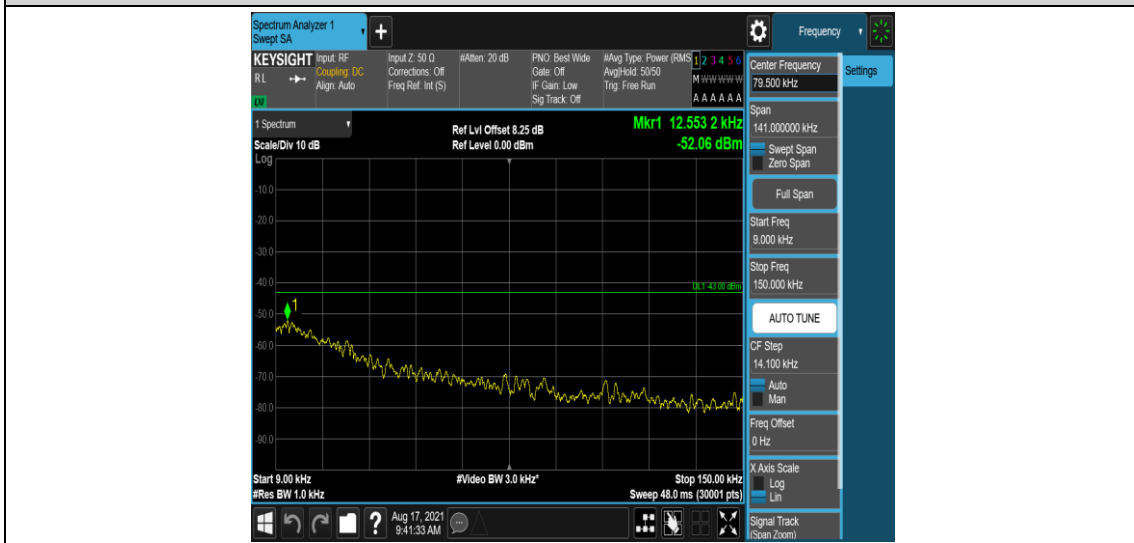

Band26-10MHz-QPSK-26990-1-0-High-12000-26500--52.31-PASS

Band26-10MHz-16QAM-26840-1-0-Low-0.009-0.15--52.06-PASS