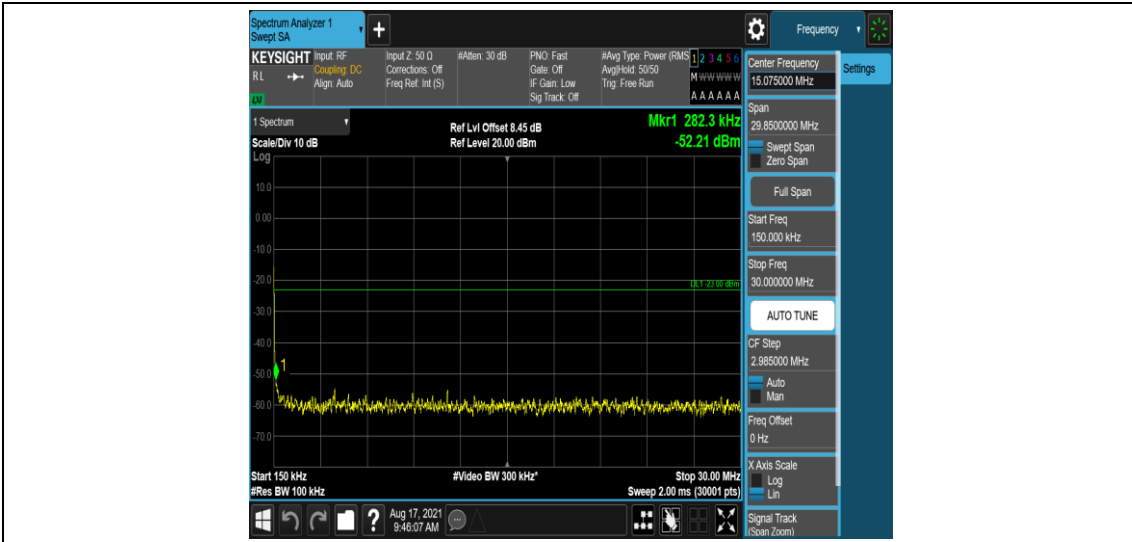

Band26-10MHz-QPSK-26990-1-0-High-0.009-0.15--50.59-PASS

Band26-10MHz-QPSK-26990-1-0-High-0.15-30--52.21-PASS