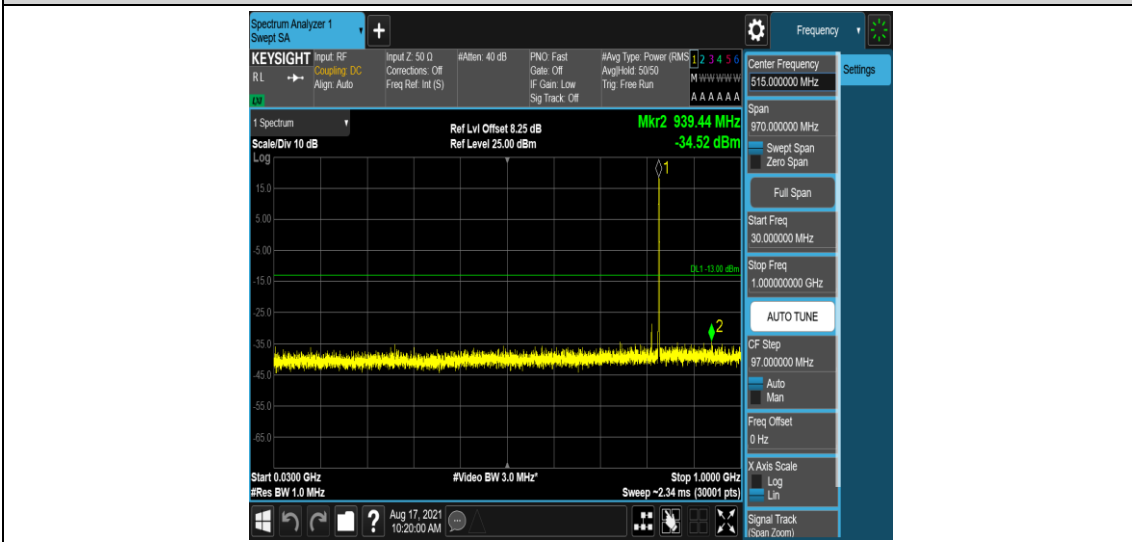

Band26-15MHz-QPSK-26915-1-0-Low-0.15-30--50.5-PASS

Band26-15MHz-QPSK-26915-1-0-Low-30-1000--34.52-PASS