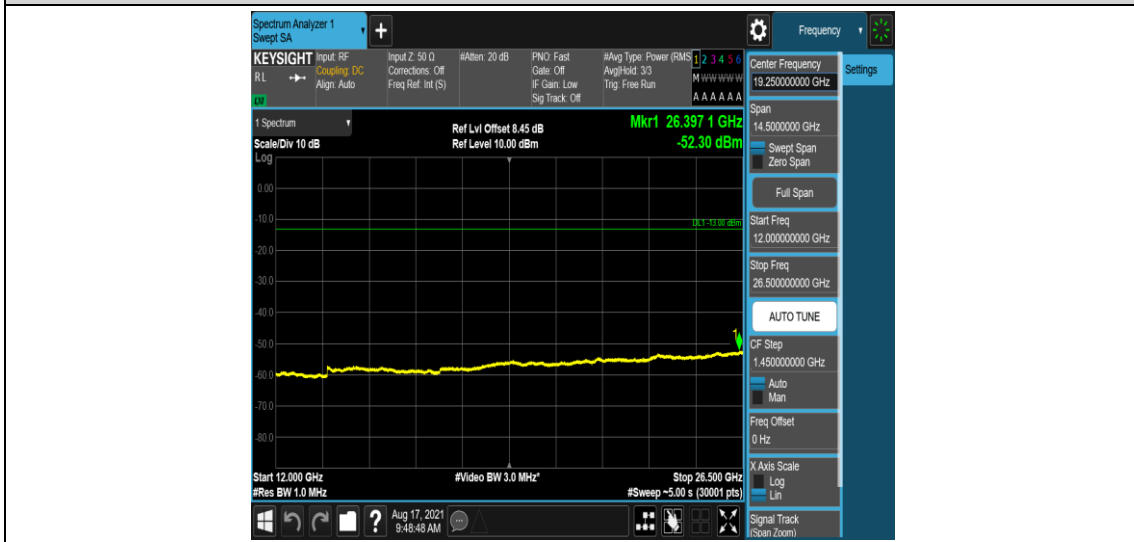

Band26-10MHz-16QAM-26990-1-0-High-0.15-30--51.76-PASS

Band26-10MHz-16QAM-26990-1-0-High-30-1000--33.92-PASS

Band26-10MHz-16QAM-26990-1-0-High-1000-5000--36.6-PASS

Band26-10MHz-16QAM-26990-1-0-High-5000-12000--57.84-PASS