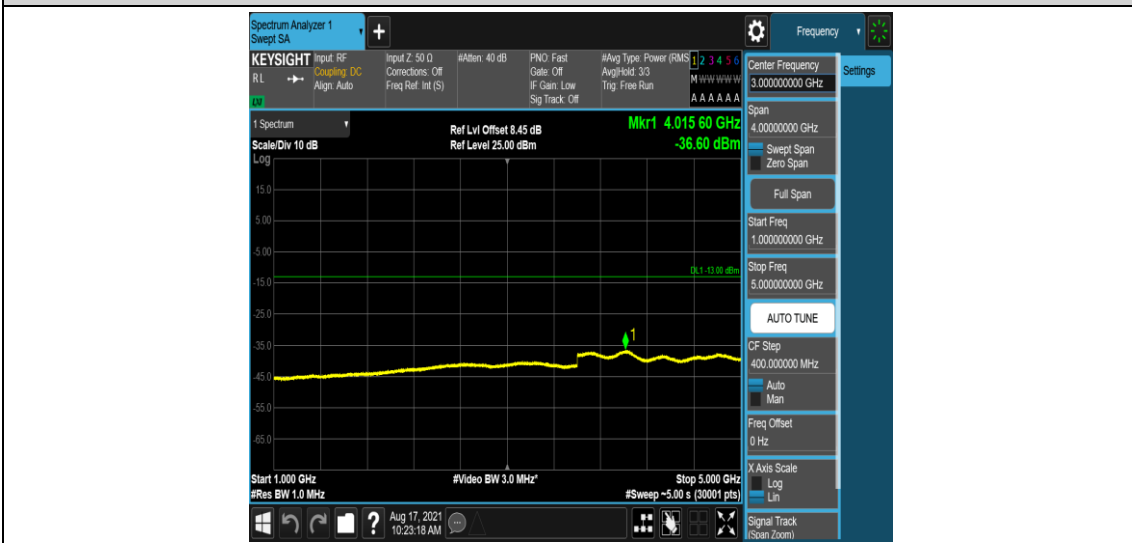

Band26-15MHz-QPSK-26915-1-0-Low-12000-26500--52.45-PASS

Band26-15MHz-QPSK-26960-1-0-High-0.009-0.15--50.85-PASS

Band26-15MHz-QPSK-26960-1-0-High-0.15-30--51.94-PASS

Band26-15MHz-QPSK-26960-1-0-High-30-1000--34.37-PASS

Band26-15MHz-QPSK-26960-1-0-High-1000-5000--36.6-PASS