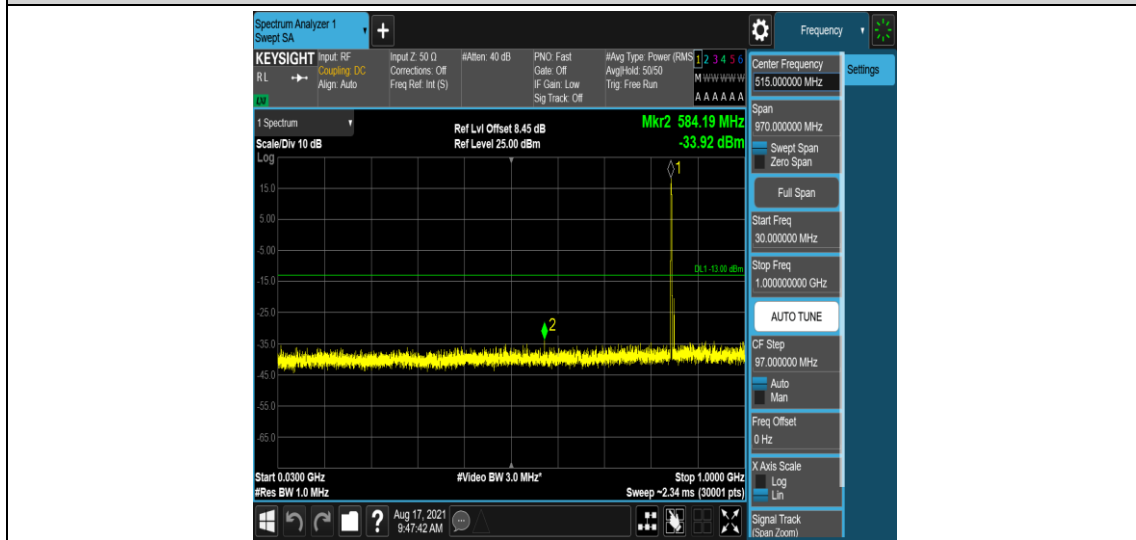

Band26-10MHz-16QAM-26990-1-0-High-0.15-30--51.76-PASS

Band26-10MHz-16QAM-26990-1-0-High-30-1000--33.92-PASS