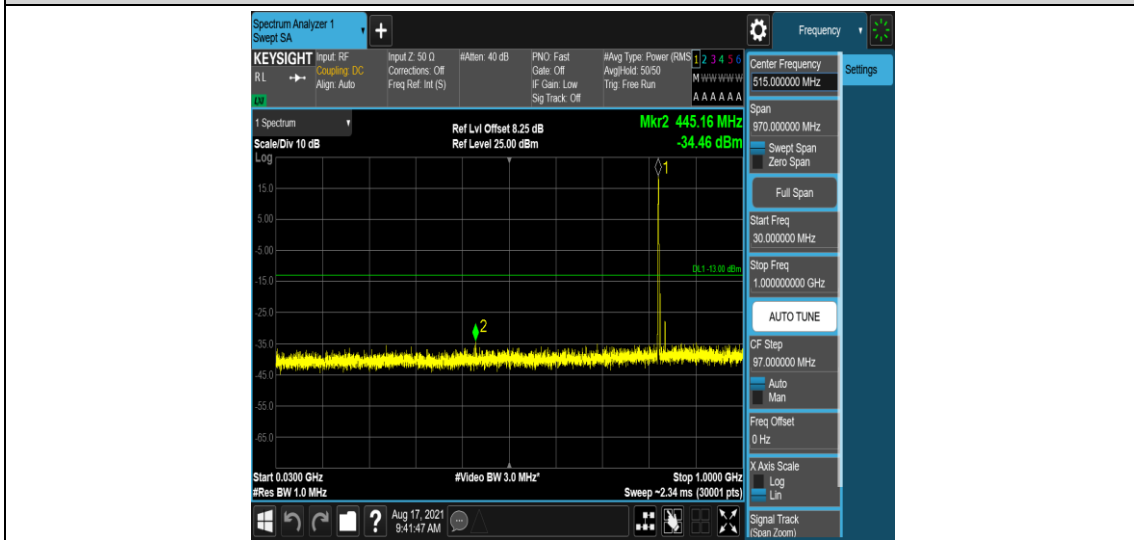

Band26-10MHz-16QAM-26840-1-0-Low-0.15-30--49.72-PASS

Band26-10MHz-16QAM-26840-1-0-Low-30-1000--34.46-PASS