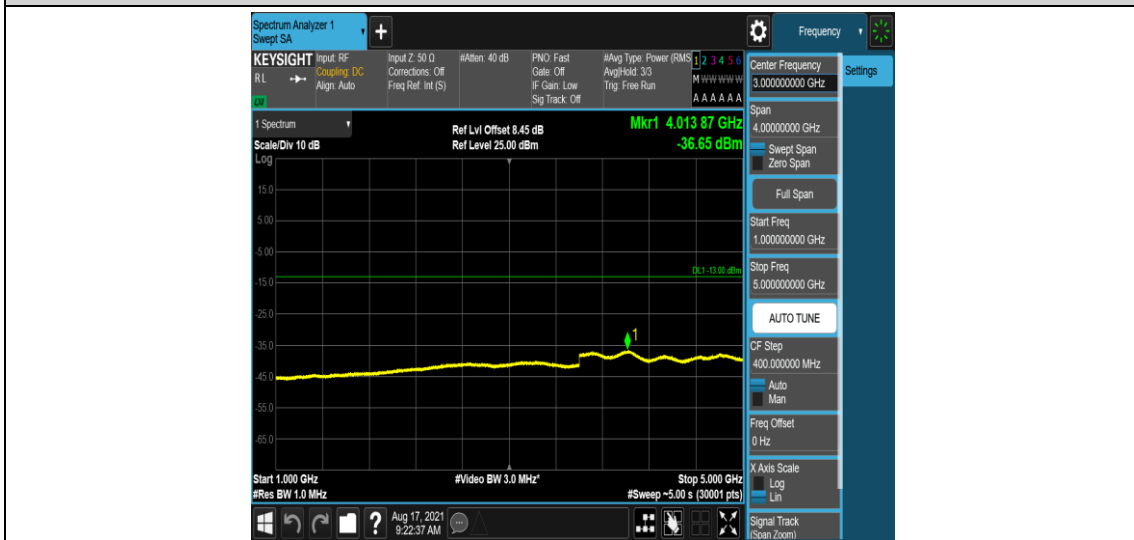

Band26-3MHz-16QAM-27025-1-0-High-0.009-0.15--53.01-PASS

Band26-3MHz-16QAM-27025-1-0-High-0.15-30--51.27-PASS

Band26-3MHz-16QAM-27025-1-0-High-30-1000--34.5-PASS

Band26-3MHz-16QAM-27025-1-0-High-1000-5000--36.65-PASS