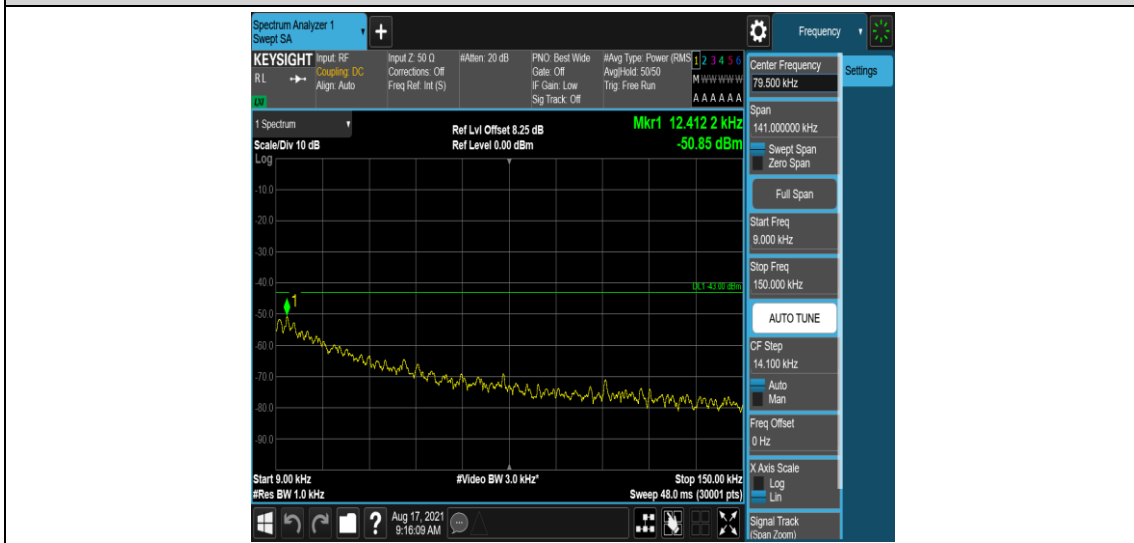

Band26-3MHz-QPSK-27025-1-0-High-12000-26500--52.23-PASS

Band26-3MHz-16QAM-26805-1-0-Low-0.009-0.15--50.85-PASS