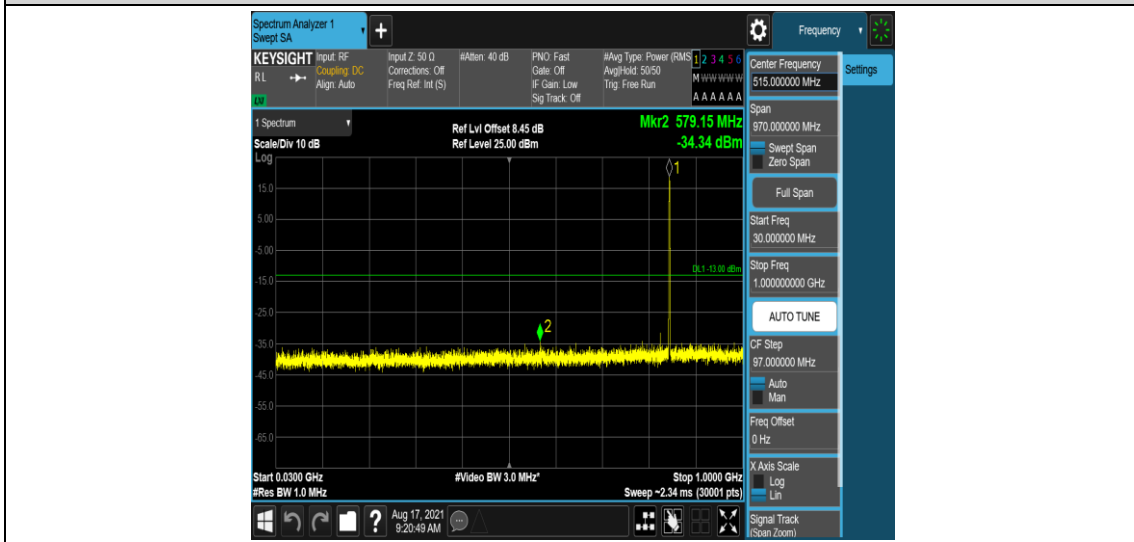

Band26-3MHz-QPSK-27025-1-0-High-0.15-30--51.51-PASS

Band26-3MHz-QPSK-27025-1-0-High-30-1000--34.34-PASS