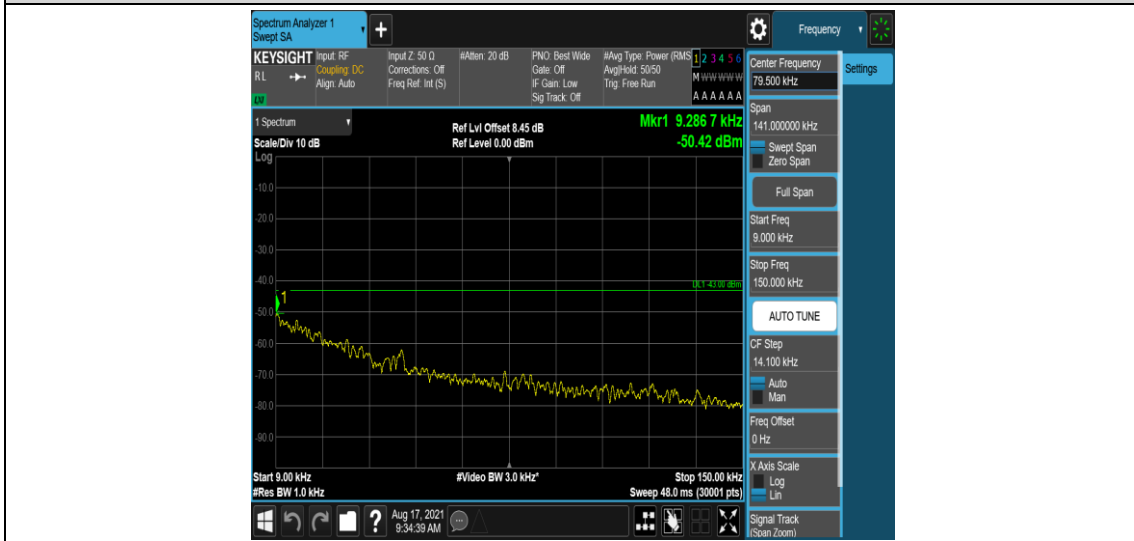

Band26-5MHz-16QAM-26915-1-0-Low-12000-26500--52.51-PASS

Band26-5MHz-16QAM-27015-1-0-High-0.009-0.15--50.42-PASS