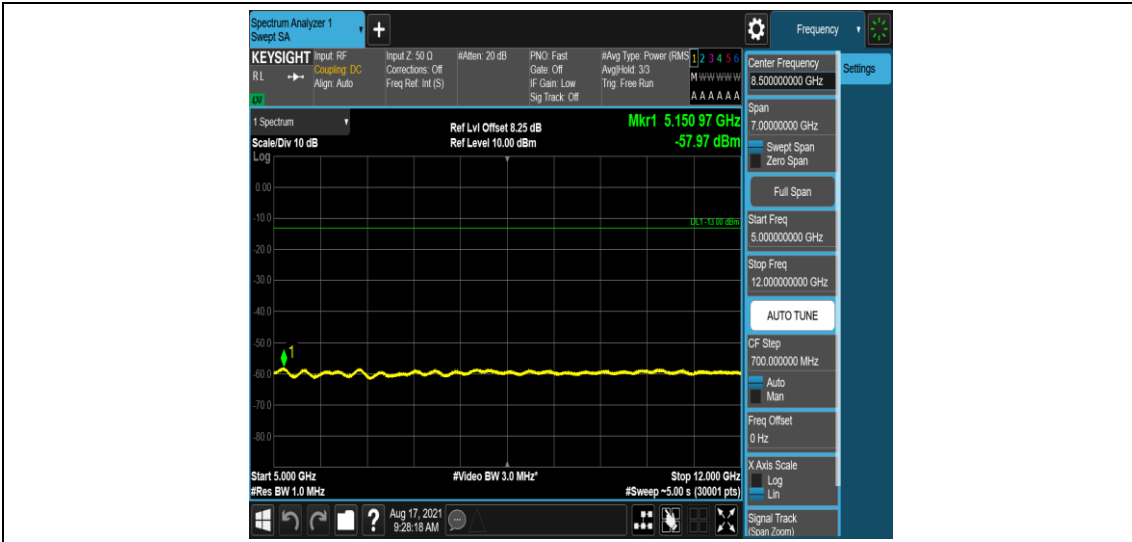

Band26-3MHz-16QAM-27025-1-0-High-5000-12000--57.73-PASS

Band26-3MHz-16QAM-27025-1-0-High-12000-26500--52.2-PASS

Band26-5MHz-QPSK-26815-1-0-Low-0.009-0.15--49.75-PASS

Band26-5MHz-QPSK-26815-1-0-Low-5000-12000--57.97-PASS