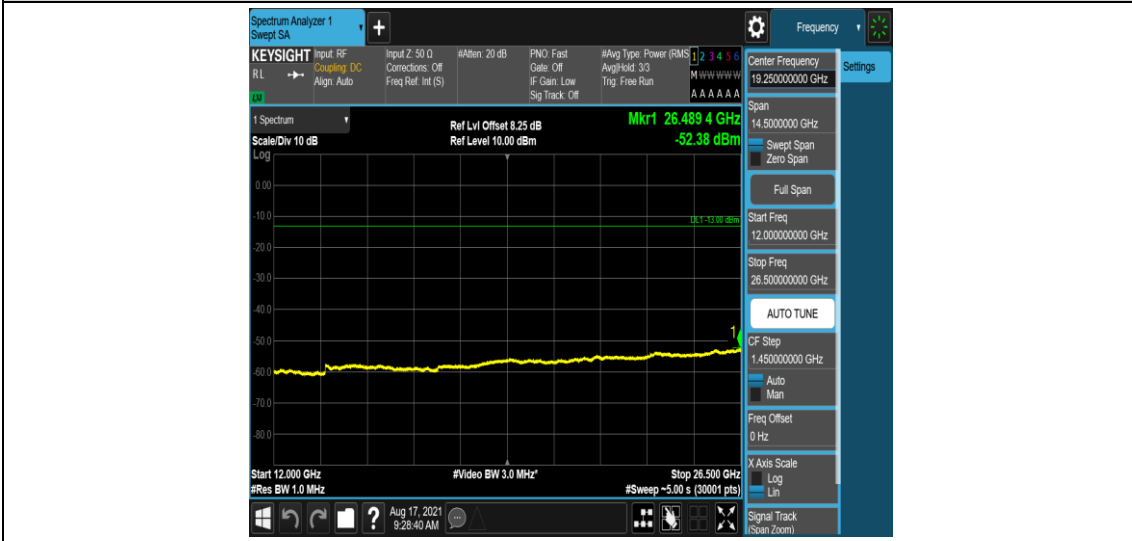

Band26-3MHz-16QAM-27025-1-0-High-5000-12000--57.73-PASS

Band26-3MHz-16QAM-27025-1-0-High-12000-26500--52.2-PASS

Band26-5MHz-QPSK-26815-1-0-Low-0.009-0.15--49.75-PASS

Band26-5MHz-QPSK-26815-1-0-Low-5000-12000--57.97-PASS

Band26-5MHz-QPSK-26815-1-0-Low-12000-26500--52.38-PASS

Band26-5MHz-QPSK-26915-1-0-Low-0.009-0.15--51.06-PASS

Band26-5MHz-QPSK-26915-1-0-Low-0.15-30--50.85-PASS

Band26-5MHz-QPSK-26915-1-0-Low-30-1000--35.15-PASS