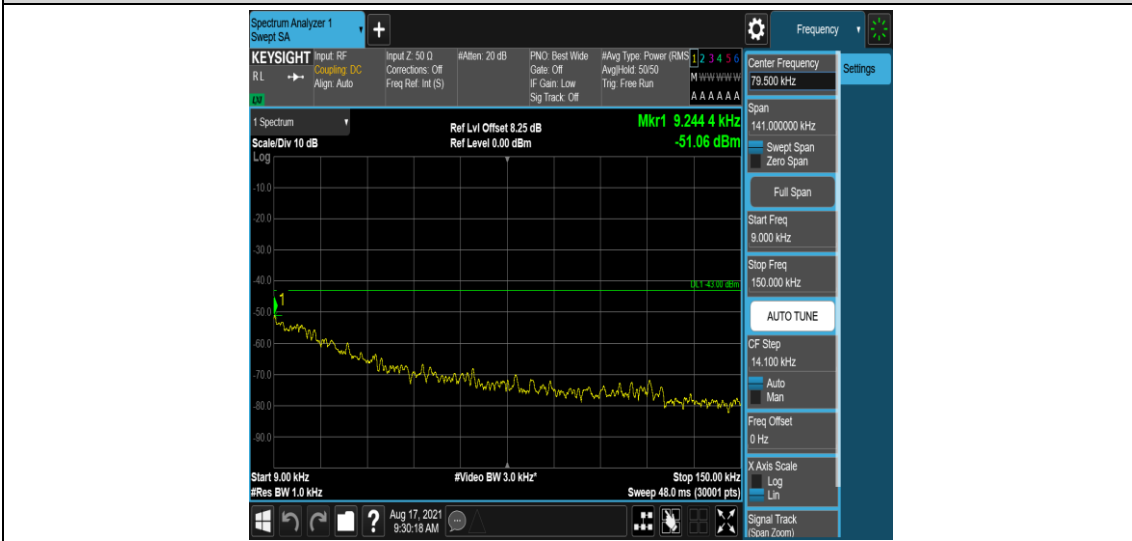

Band26-5MHz-QPSK-26815-1-0-Low-12000-26500--52.38-PASS

Band26-5MHz-QPSK-26915-1-0-Low-0.009-0.15--51.06-PASS