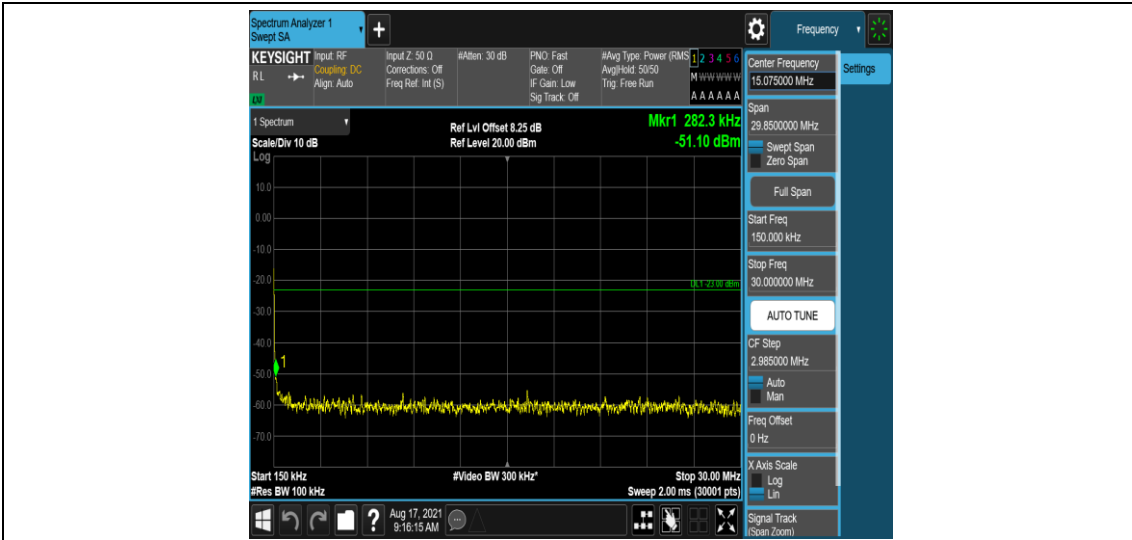

Band26-3MHz-QPSK-27025-1-0-High-1000-5000--36.51-PASS

Band26-3MHz-QPSK-27025-1-0-High-5000-12000--57.65-PASS

Band26-3MHz-QPSK-27025-1-0-High-12000-26500--52.23-PASS

Band26-3MHz-16QAM-26805-1-0-Low-0.009-0.15--50.85-PASS