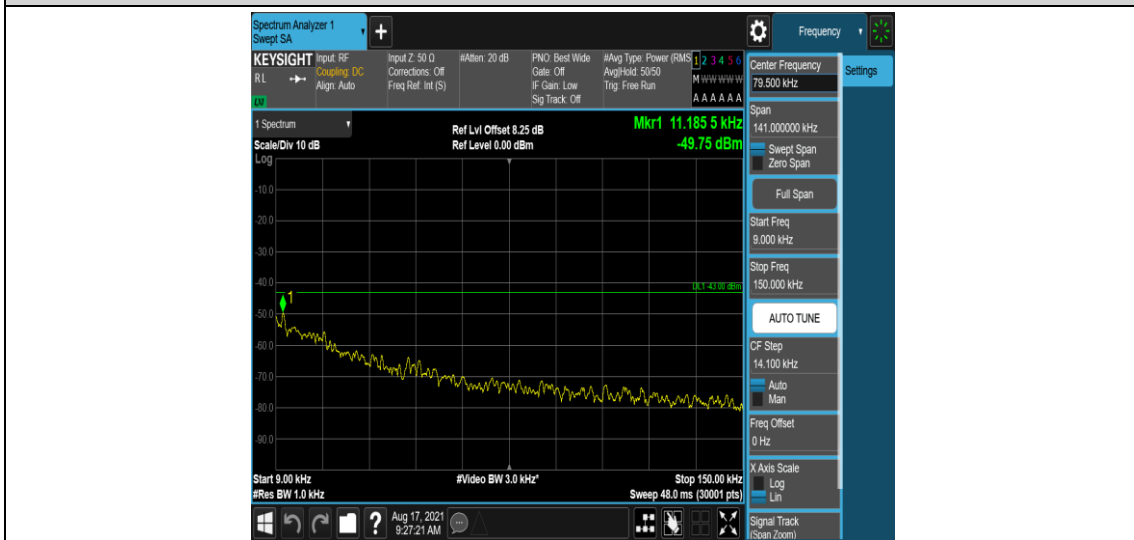

Band26-3MHz-16QAM-27025-1-0-High-12000-26500--52.2-PASS

Band26-5MHz-QPSK-26815-1-0-Low-0.009-0.15--49.75-PASS