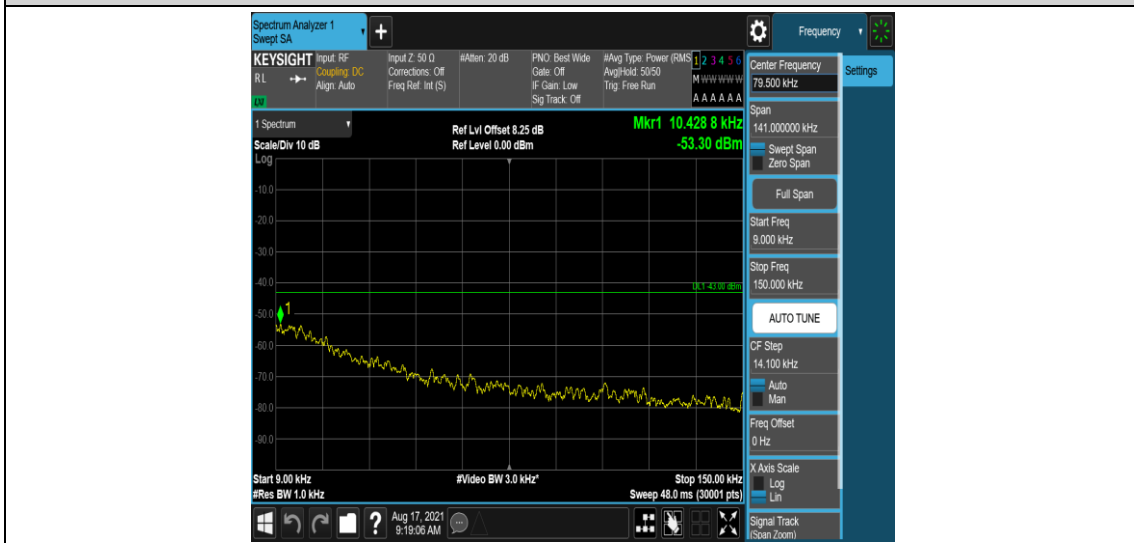

Band26-3MHz-16QAM-26805-1-0-Low-12000-26500--52.63-PASS

Band26-3MHz-16QAM-26915-1-0-Low-0.009-0.15--53.3-PASS