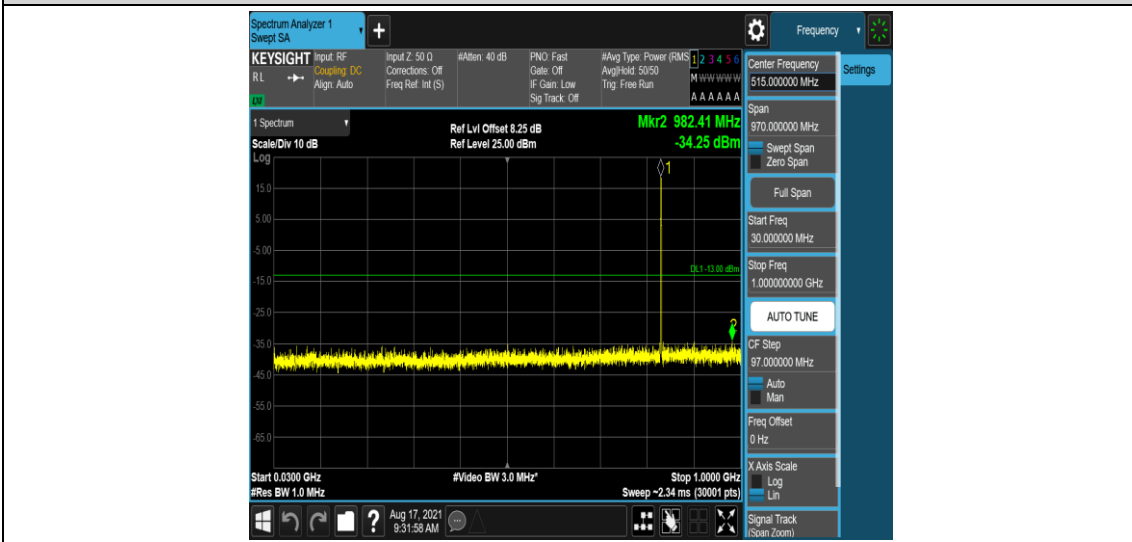

Band26-5MHz-16QAM-26915-1-0-Low-0.15-30--51.4-PASS

Band26-5MHz-16QAM-26915-1-0-Low-30-1000--34.25-PASS