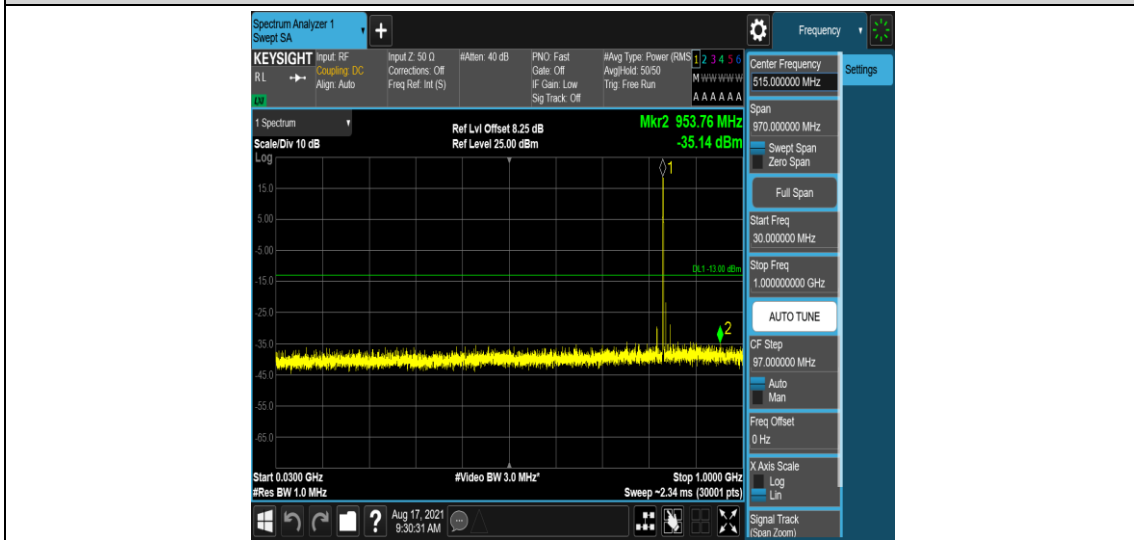

Band26-5MHz-QPSK-26915-1-0-Low-0.15-30--50.85-PASS

Band26-5MHz-QPSK-26915-1-0-Low-30-1000--35.15-PASS