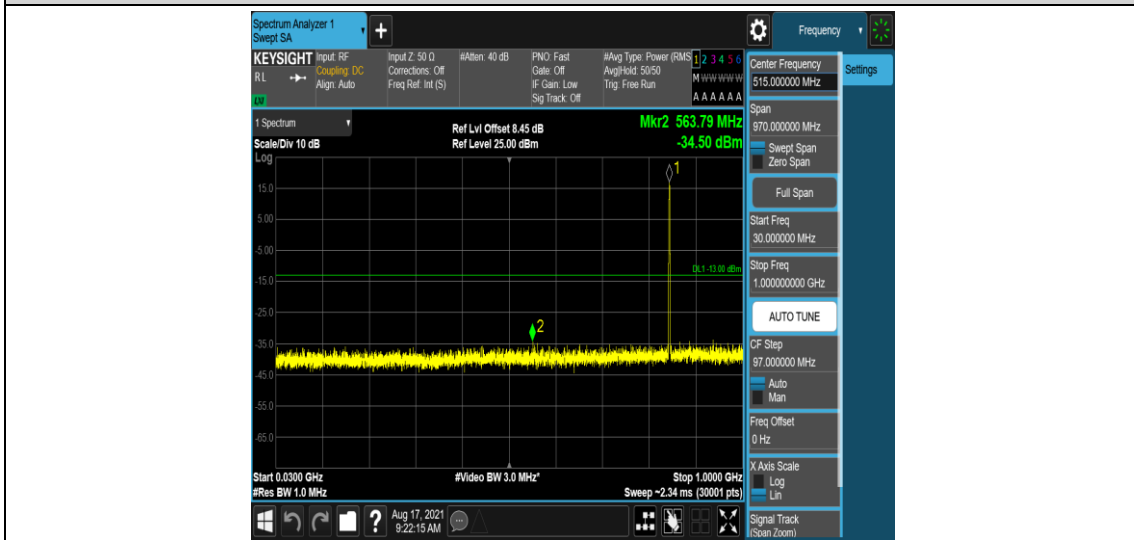

Band26-3MHz-16QAM-27025-1-0-High-0.15-30--51.27-PASS

Band26-3MHz-16QAM-27025-1-0-High-30-1000--34.5-PASS