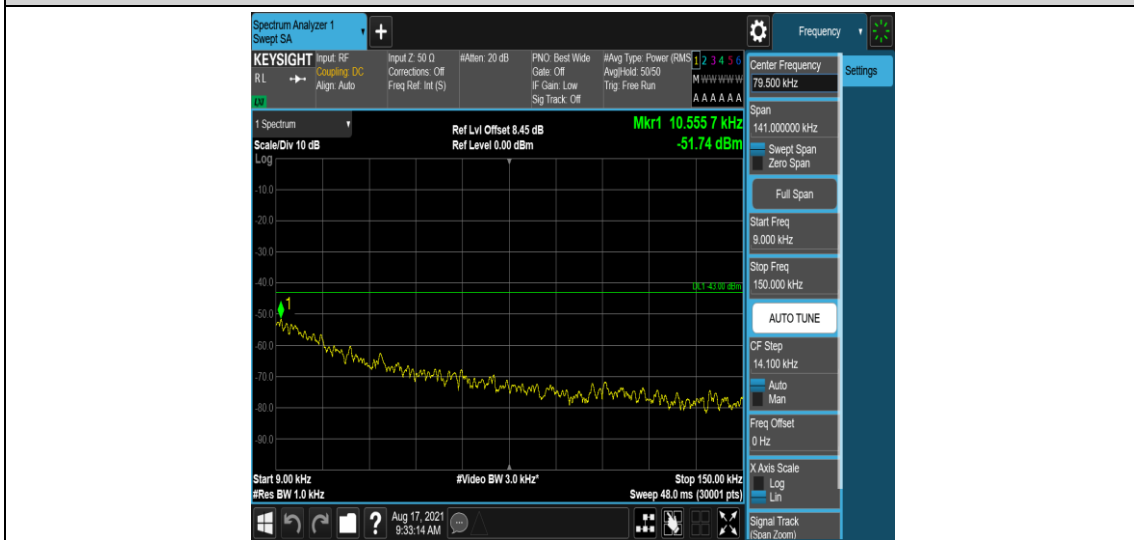

Band26-5MHz-QPSK-26915-1-0-Low-12000-26500--52.6-PASS

Band26-5MHz-QPSK-27015-1-0-High-0.009-0.15--51.75-PASS