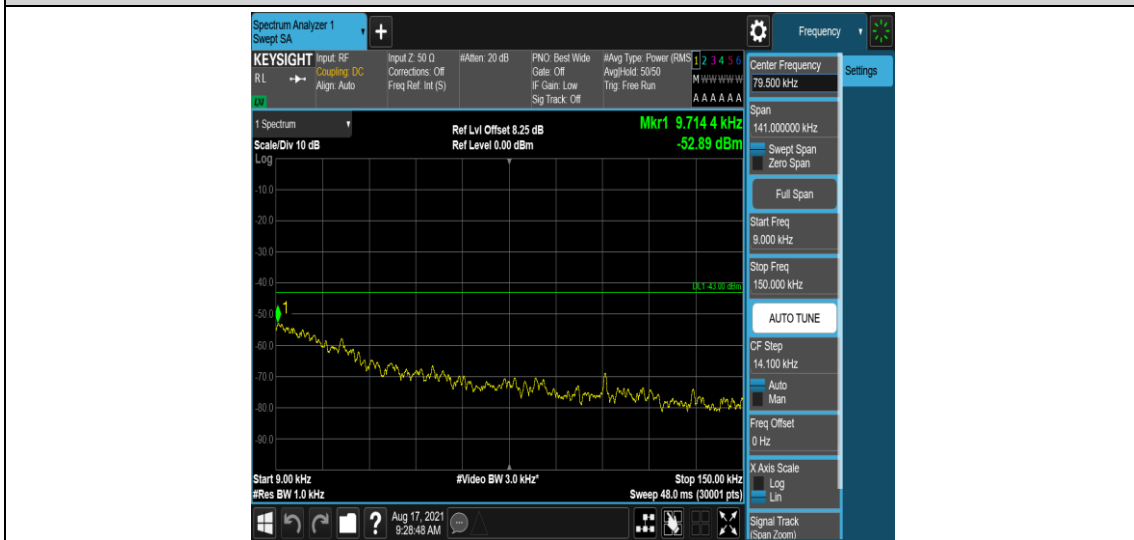

Band26-5MHz-QPSK-27015-1-0-High-12000-26500--52.29-PASS

Band26-5MHz-16QAM-26815-1-0-Low-0.009-0.15--52.89-PASS