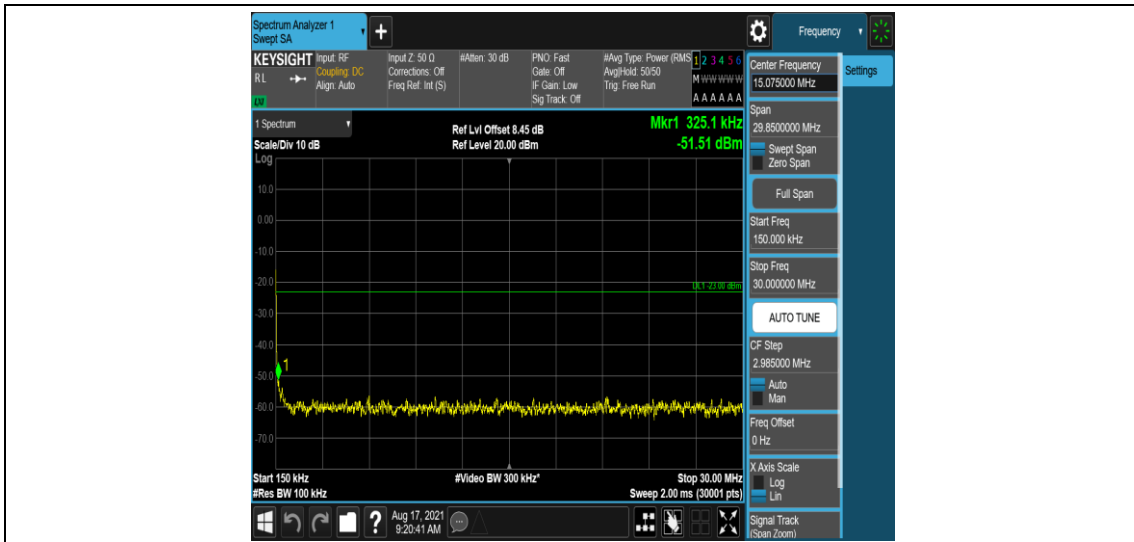

Band26-3MHz-QPSK-27025-1-0-High-0.009-0.15--52.01-PASS

Band26-3MHz-QPSK-27025-1-0-High-0.15-30--51.51-PASS