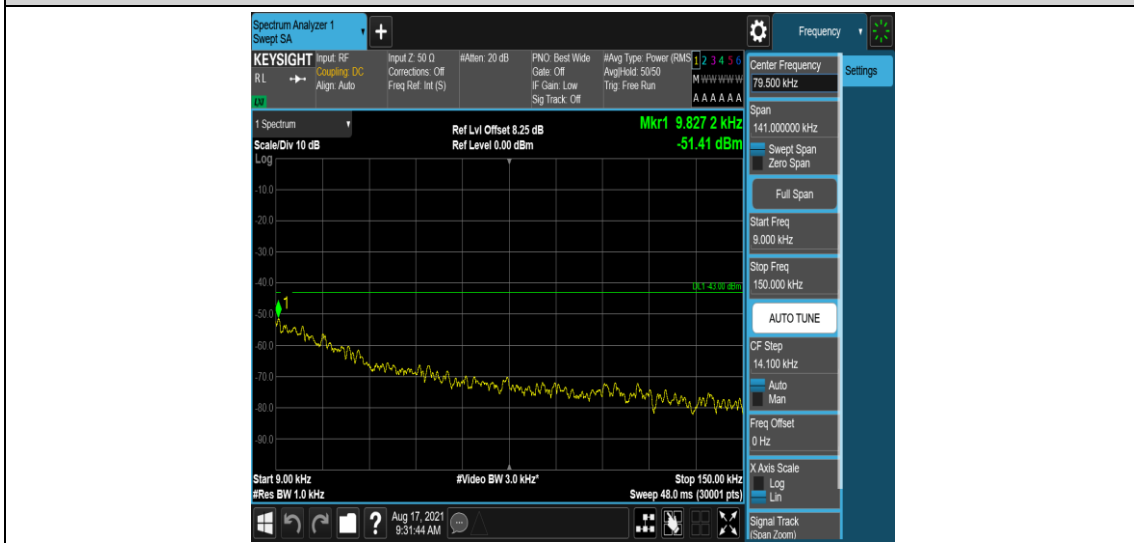

Band26-5MHz-16QAM-26815-1-0-Low-12000-26500--52.56-PASS

Band26-5MHz-16QAM-26915-1-0-Low-0.009-0.15--51.41-PASS