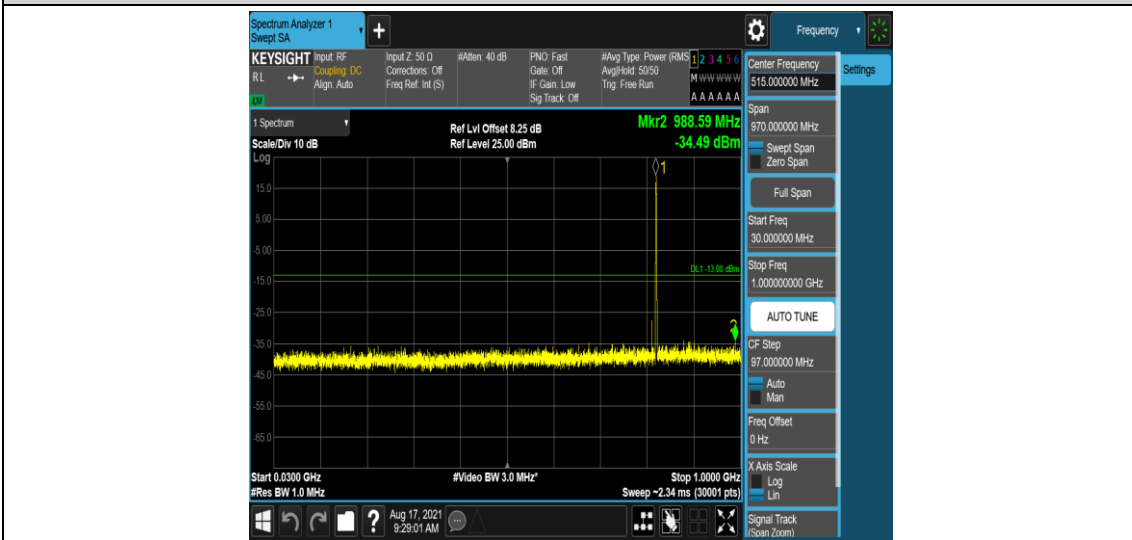

Band26-5MHz-QPSK-27015-1-0-High-12000-26500--52.29-PASS

Band26-5MHz-16QAM-26815-1-0-Low-0.009-0.15--52.89-PASS

Band26-5MHz-16QAM-26815-1-0-Low-0.15-30--51.1-PASS

Band26-5MHz-16QAM-26815-1-0-Low-30-1000--34.49-PASS