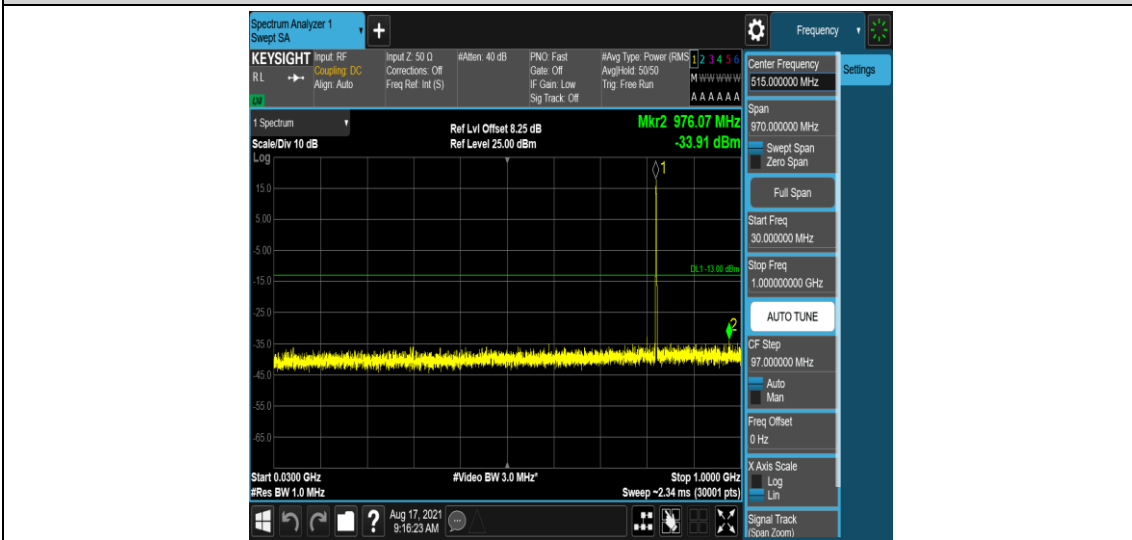

Band26-3MHz-16QAM-26805-1-0-Low-0.15-30--51.11-PASS

Band26-3MHz-16QAM-26805-1-0-Low-30-1000--33.91-PASS