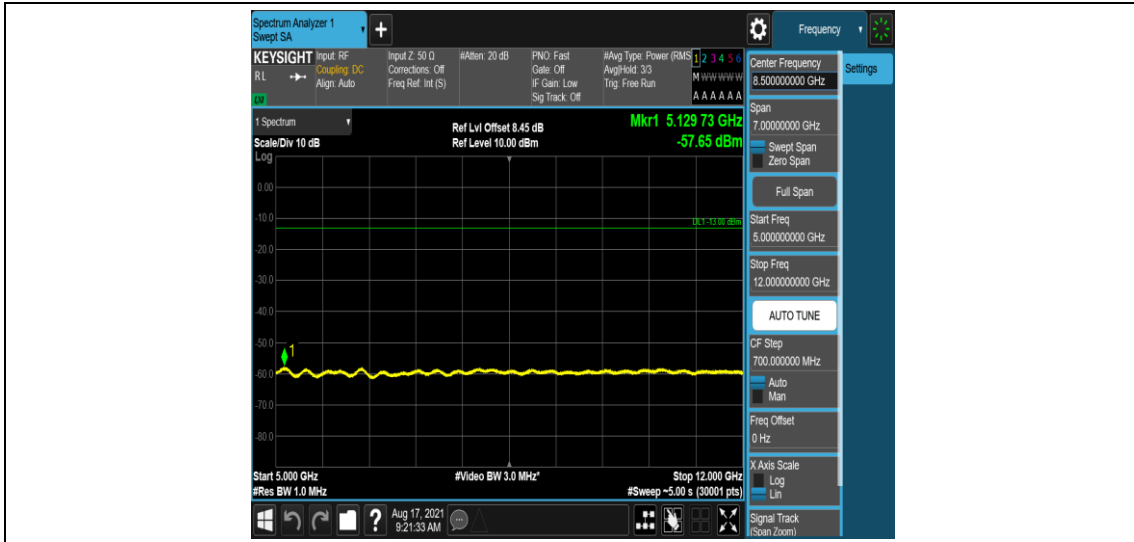

Band26-3MHz-QPSK-27025-1-0-High-1000-5000--36.51-PASS

Band26-3MHz-QPSK-27025-1-0-High-5000-12000--57.65-PASS