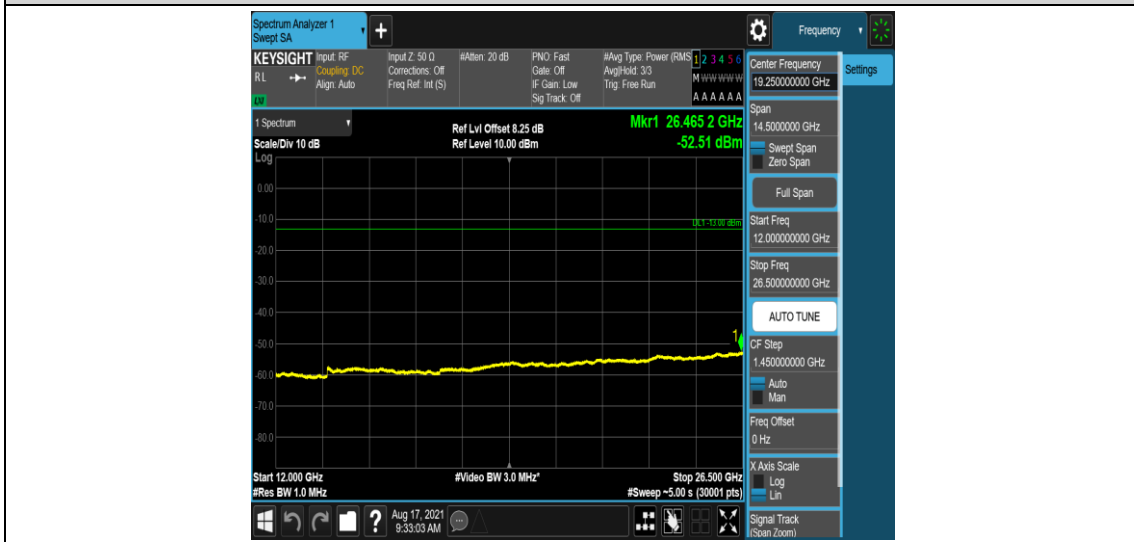

Band26-5MHz-16QAM-26915-1-0-Low-0.15-30--51.4-PASS

Band26-5MHz-16QAM-26915-1-0-Low-30-1000--34.25-PASS

Band26-5MHz-16QAM-26915-1-0-Low-1000-5000--36.73-PASS

Band26-5MHz-16QAM-26915-1-0-Low-5000-12000--58.02-PASS

Band26-5MHz-16QAM-26915-1-0-Low-12000-26500--52.51-PASS

Band26-5MHz-16QAM-27015-1-0-High-0.009-0.15--50.42-PASS