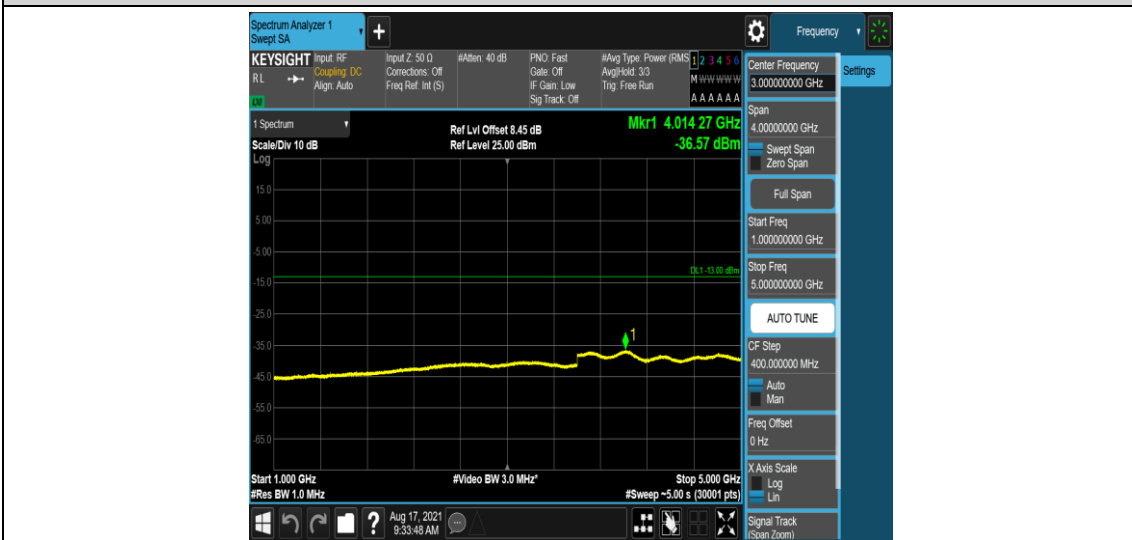

Band26-5MHz-QPSK-27015-1-0-High-30-1000--34.36-PASS

Band26-5MHz-QPSK-27015-1-0-High-1000-5000--36.57-PASS