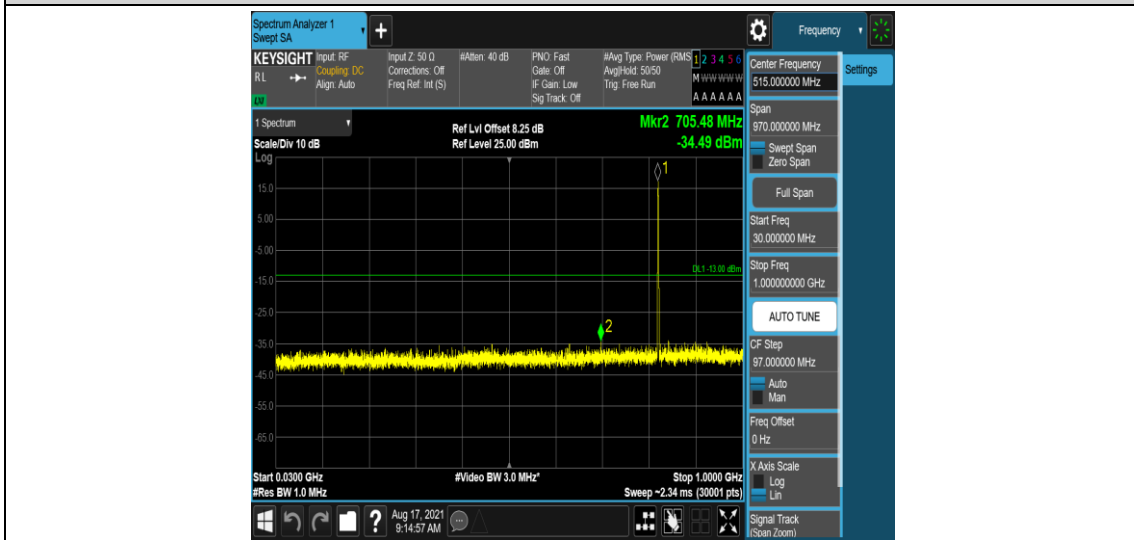

Band26-3MHz-QPSK-26805-1-0-Low-0.15-30--50.99-PASS