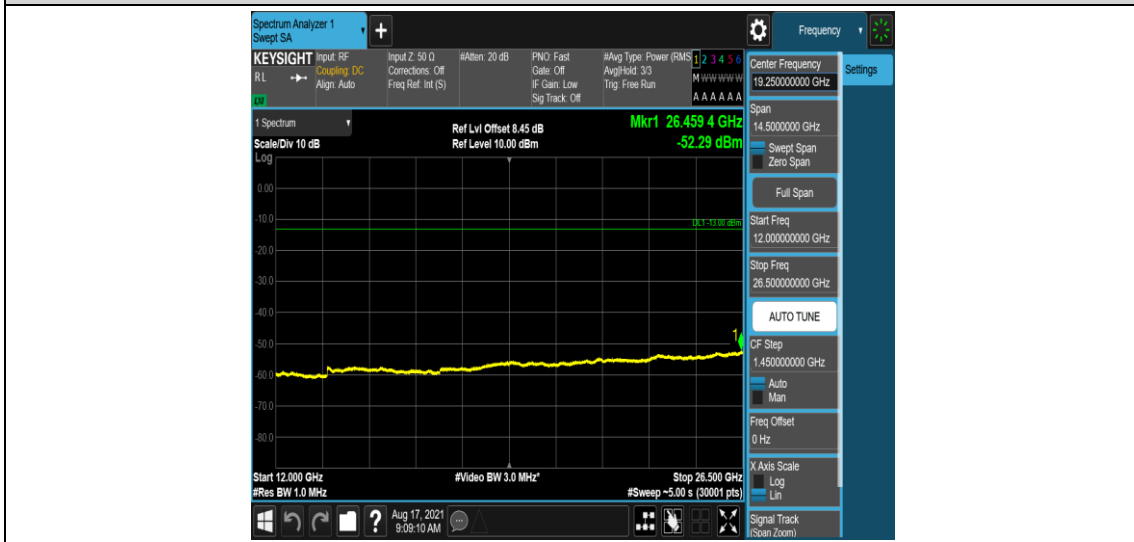

Band26-1.4MHz-QPSK-27033-1-0-High-0.15-30--51.98-PASS

Band26-1.4MHz-QPSK-27033-1-0-High-30-1000--34.33-PASS

Band26-1.4MHz-QPSK-27033-1-0-High-1000-5000--36.56-PASS

Band26-1.4MHz-QPSK-27033-1-0-High-5000-12000--57.68-PASS

Band26-1.4MHz-QPSK-27033-1-0-High-12000-26500--52.29-PASS

Band26-1.4MHz-16QAM-26797-1-0-Low-0.009-0.15--52.66-PASS

Band26-1.4MHz-16QAM-26797-1-0-Low-0.15-30--52.86-PASS

Band26-1.4MHz-16QAM-26797-1-0-Low-30-1000--34.03-PASS