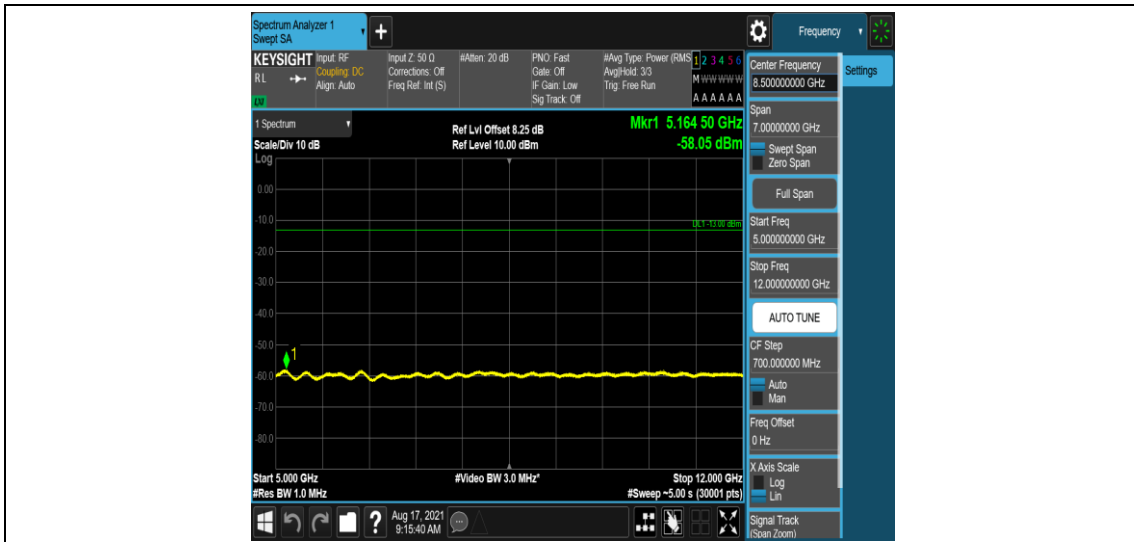

Band26-3MHz-QPSK-26805-1-0-Low-1000-5000--36.65-PASS