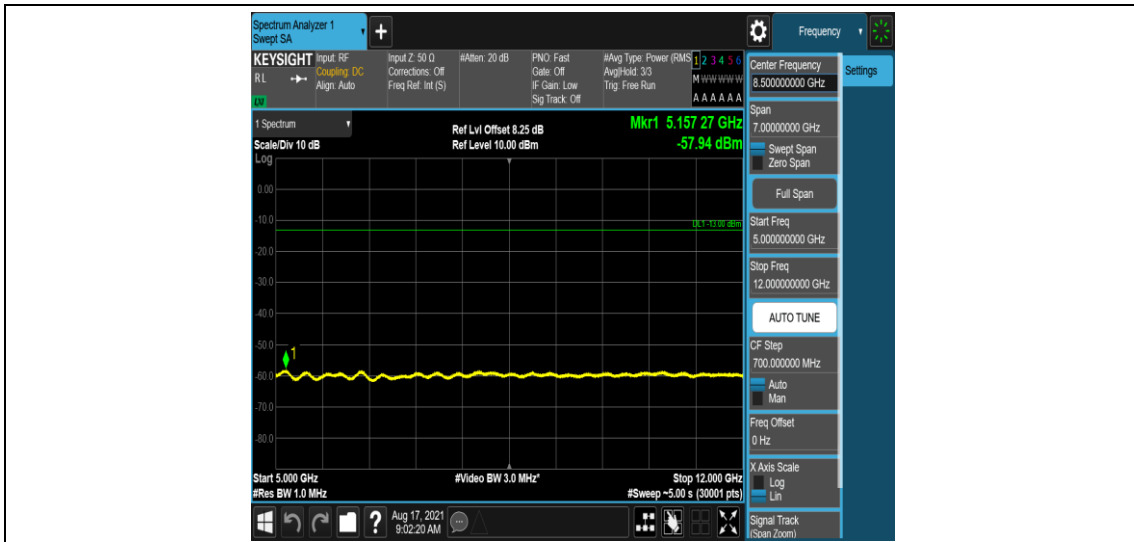

Band26-1.4MHz-16QAM-26797-1-0-Low-1000-5000--36.94-PASS