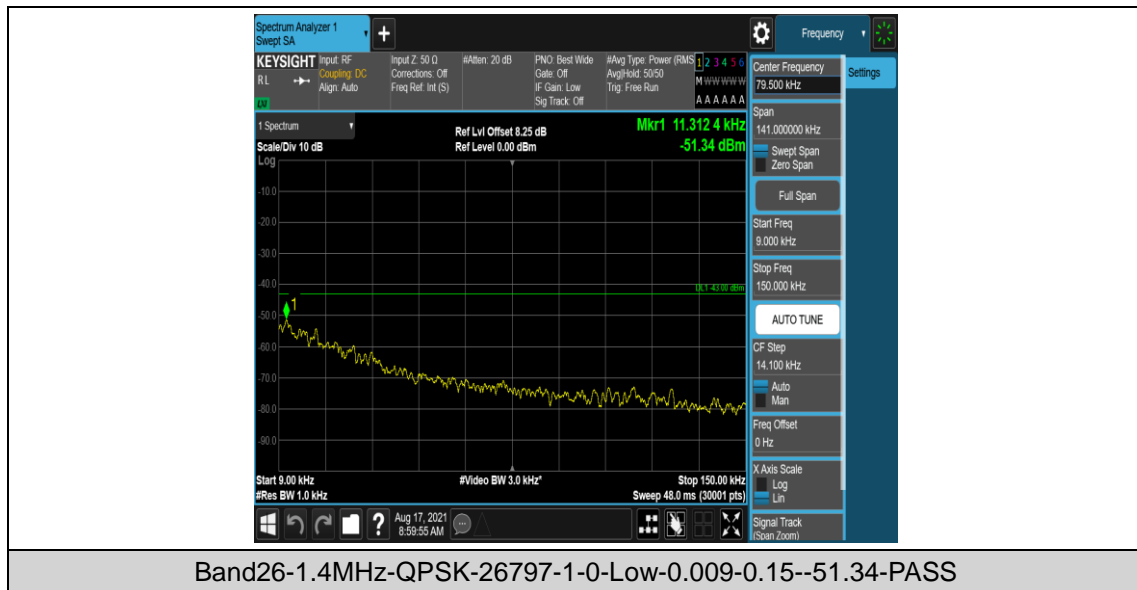

Band26	15MHz	26960	QPSK	1	0	12000	26500	-52.32	PASS
Band26	15MHz	26865	16QAM	1	0	0.009	0.15	-51.02	PASS
Band26	15MHz	26865	16QAM	1	0	0.15	30	-51.87	PASS
Band26	15MHz	26865	16QAM	1	0	30	1000	-34.92	PASS
Band26	15MHz	26865	16QAM	1	0	1000	5000	-36.71	PASS
Band26	15MHz	26865	16QAM	1	0	5000	12000	-57.83	PASS
Band26	15MHz	26865	16QAM	1	0	12000	26500	-52.51	PASS
Band26	15MHz	26915	16QAM	1	0	0.009	0.15	-52.12	PASS
Band26	15MHz	26915	16QAM	1	0	0.15	30	-50.44	PASS
Band26	15MHz	26915	16QAM	1	0	30	1000	-35.05	PASS
Band26	15MHz	26915	16QAM	1	0	1000	5000	-36.73	PASS
Band26	15MHz	26915	16QAM	1	0	5000	12000	-57.98	PASS
Band26	15MHz	26915	16QAM	1	0	12000	26500	-52.51	PASS
Band26	15MHz	26960	16QAM	1	0	0.009	0.15	-50.55	PASS
Band26	15MHz	26960	16QAM	1	0	0.15	30	-52.82	PASS
Band26	15MHz	26960	16QAM	1	0	30	1000	-34.72	PASS
Band26	15MHz	26960	16QAM	1	0	1000	5000	-36.55	PASS
Band26	15MHz	26960	16QAM	1	0	5000	12000	-57.77	PASS
Band26	15MHz	26960	16QAM	1	0	12000	26500	-52.16	PASS

Test Graphs