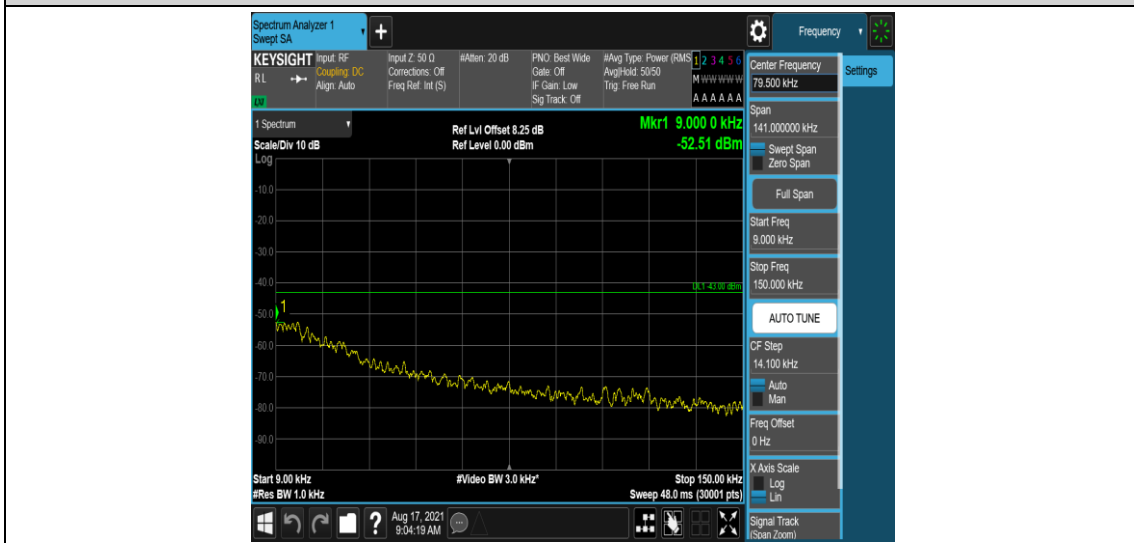

Band26-1.4MHz-16QAM-26797-1-0-Low-12000-26500--52.64-PASS