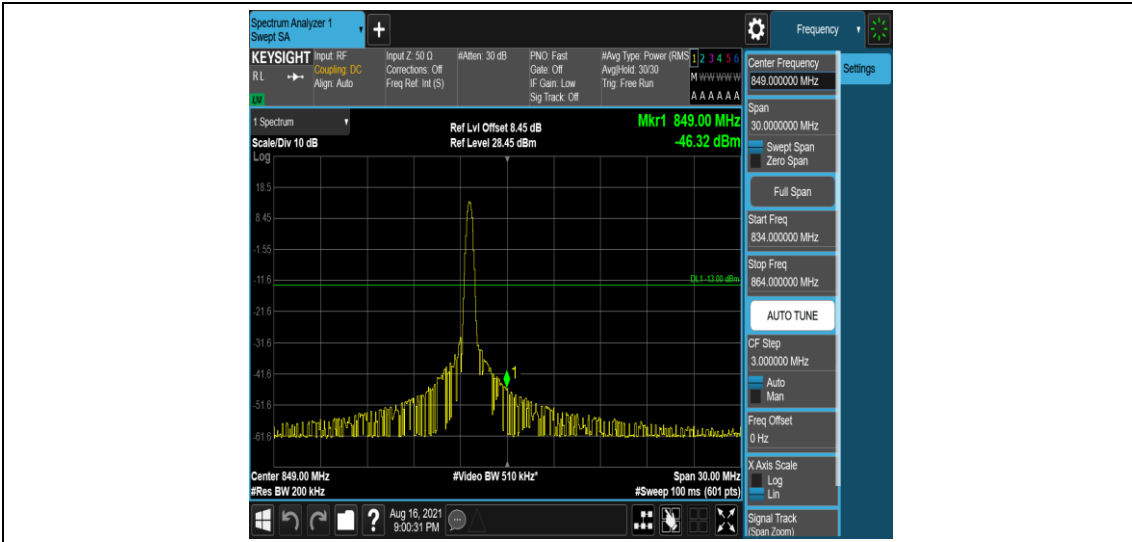

Band26-10MHz-16QAM-26840-6-0-Low--32.53-PASS

Band26-10MHz-16QAM-26990-1-0-High--32.61-PASS

Band26-10MHz-16QAM-26990-6-0-High--31.51-PASS

Band26-15MHz-QPSK-26960-1-0-High--46.32-PASS

Band26-15MHz-QPSK-26960-6-0-High--39.22-PASS