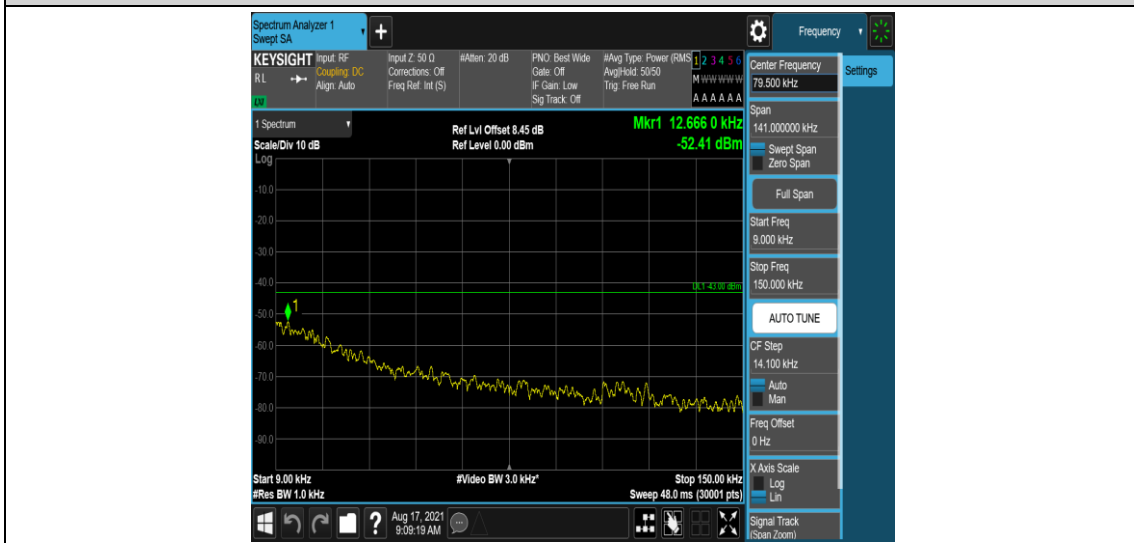

Band26-1.4MHz-16QAM-26915-1-0-Low-0.15-30--49.07-PASS

Band26-1.4MHz-16QAM-26915-1-0-Low-30-1000--34.05-PASS

Band26-1.4MHz-16QAM-26915-1-0-Low-1000-5000--36.84-PASS

Band26-1.4MHz-16QAM-26915-1-0-Low-5000-12000--58.12-PASS

Band26-1.4MHz-16QAM-26915-1-0-Low-12000-26500--52.53-PASS

Band26-1.4MHz-16QAM-27033-1-0-High-0.009-0.15--52.41-PASS

Band26-1.4MHz-16QAM-27033-1-0-High-0.15-30--48.34-PASS

Band26-1.4MHz-16QAM-27033-1-0-High-30-1000--34.74-PASS