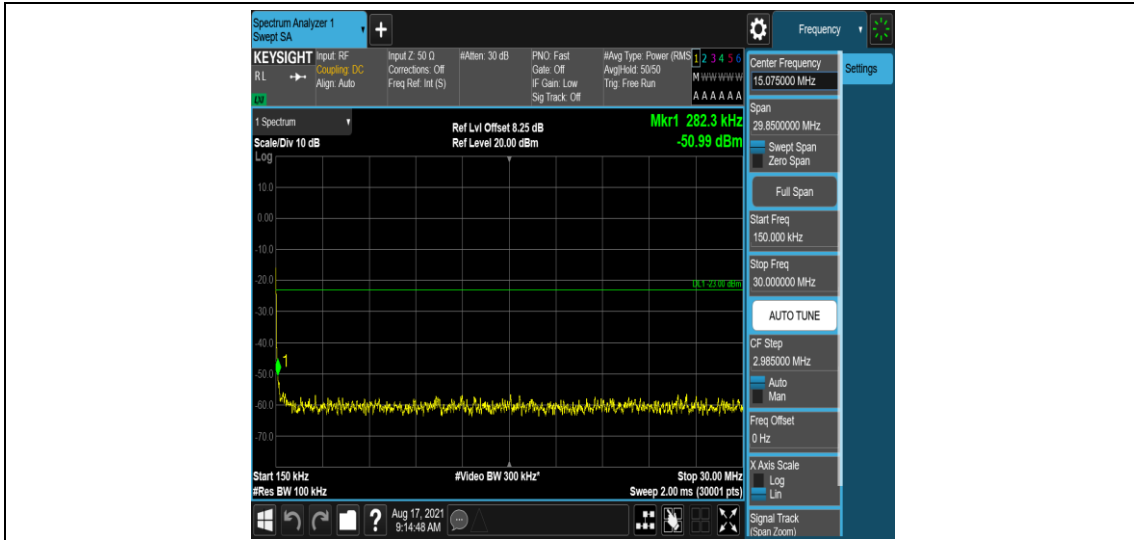

Band26-1.4MHz-16QAM-27033-1-0-High-1000-5000--36.62-PASS

Band26-1.4MHz-16QAM-27033-1-0-High-5000-12000--57.78-PASS

Band26-1.4MHz-16QAM-27033-1-0-High-12000-26500--52.23-PASS

Band26-3MHz-QPSK-26805-1-0-Low-0.009-0.15--51.43-PASS