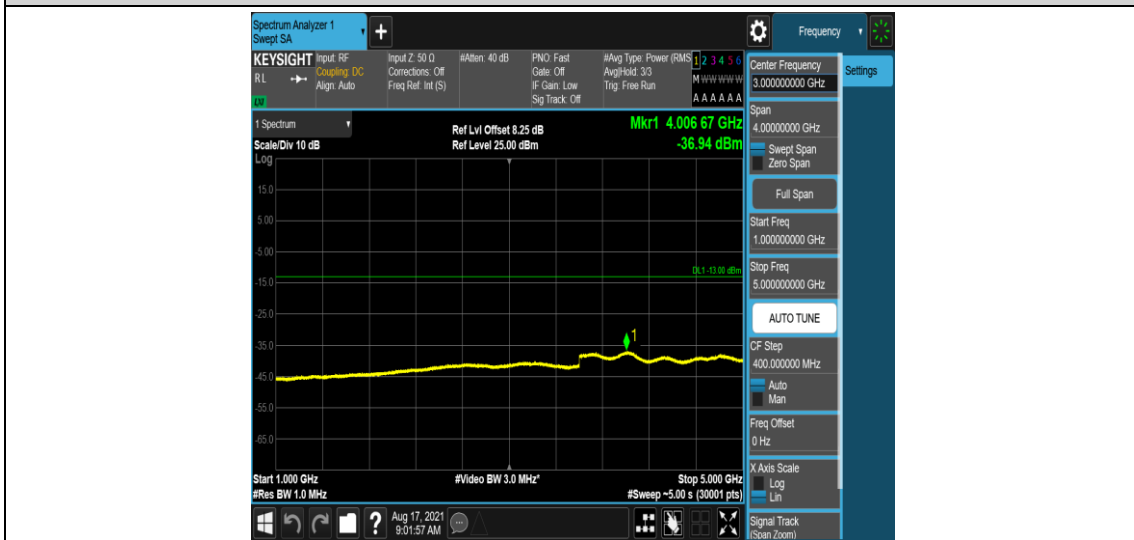

Band26-1.4MHz-QPSK-27033-1-0-High-12000-26500--52.29-PASS

Band26-1.4MHz-16QAM-26797-1-0-Low-0.009-0.15--52.66-PASS

Band26-1.4MHz-16QAM-26797-1-0-Low-0.15-30--52.86-PASS

Band26-1.4MHz-16QAM-26797-1-0-Low-30-1000--34.03-PASS