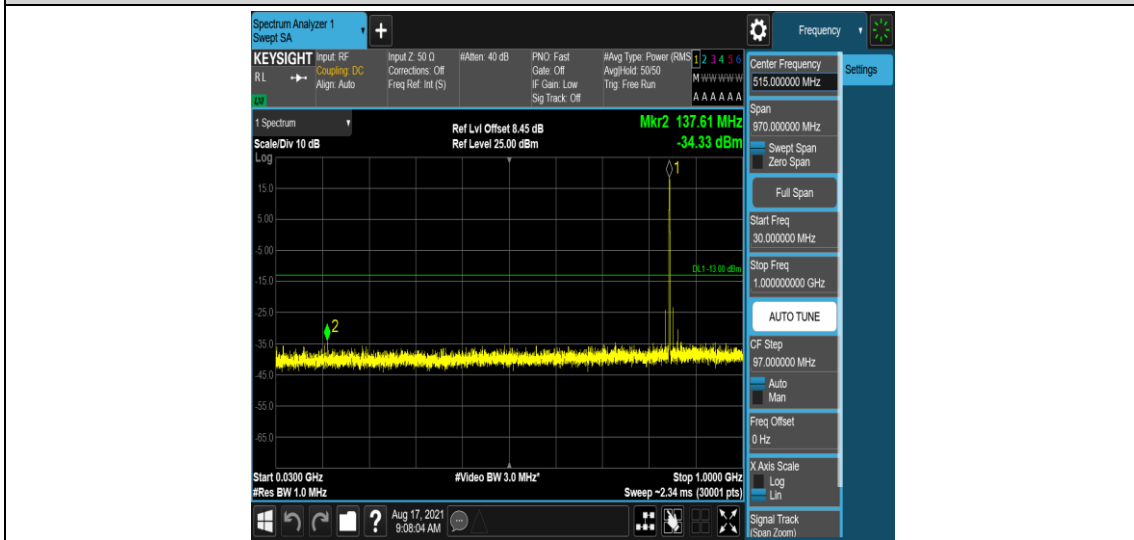

Band26-1.4MHz-QPSK-27033-1-0-High-0.15-30--51.98-PASS