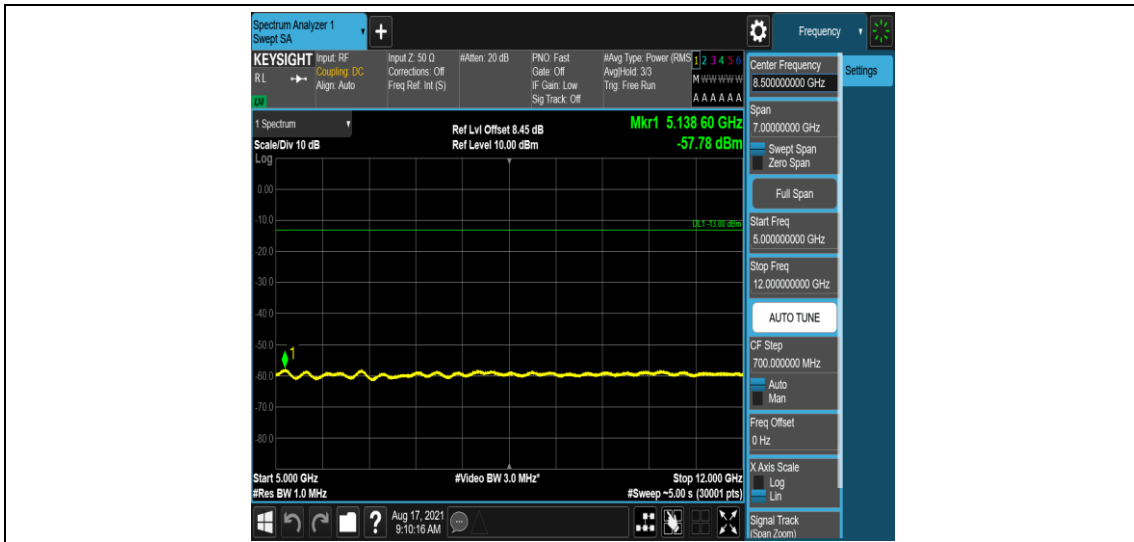

Band26-1.4MHz-16QAM-27033-1-0-High-1000-5000--36.62-PASS