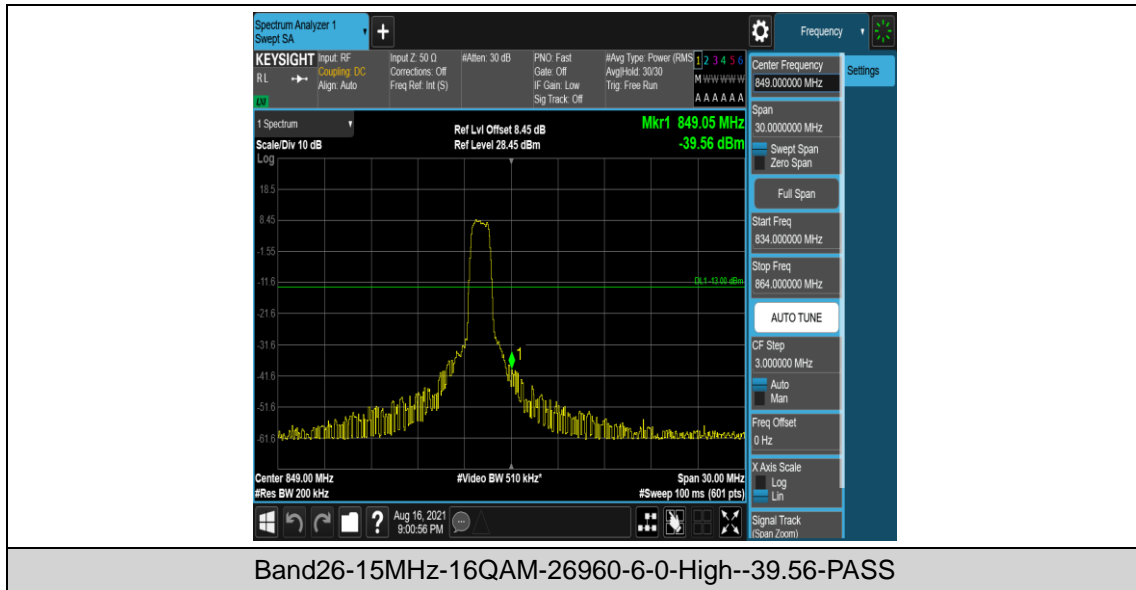

Band26-15MHz-16QAM-26960-1-0-High--41.35-PASS