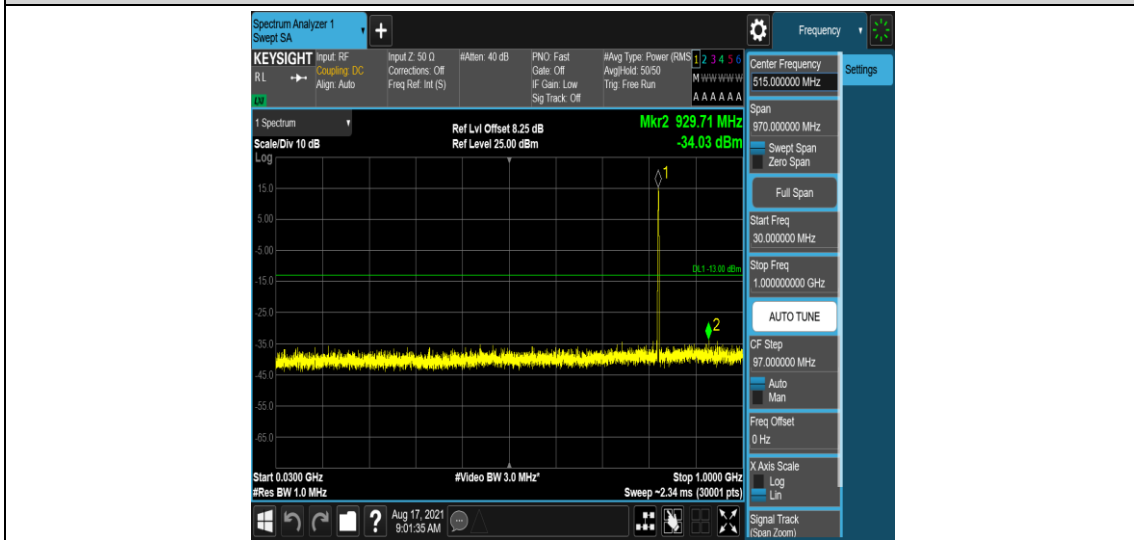

Band26-1.4MHz-16QAM-26797-1-0-Low-0.15-30--52.86-PASS