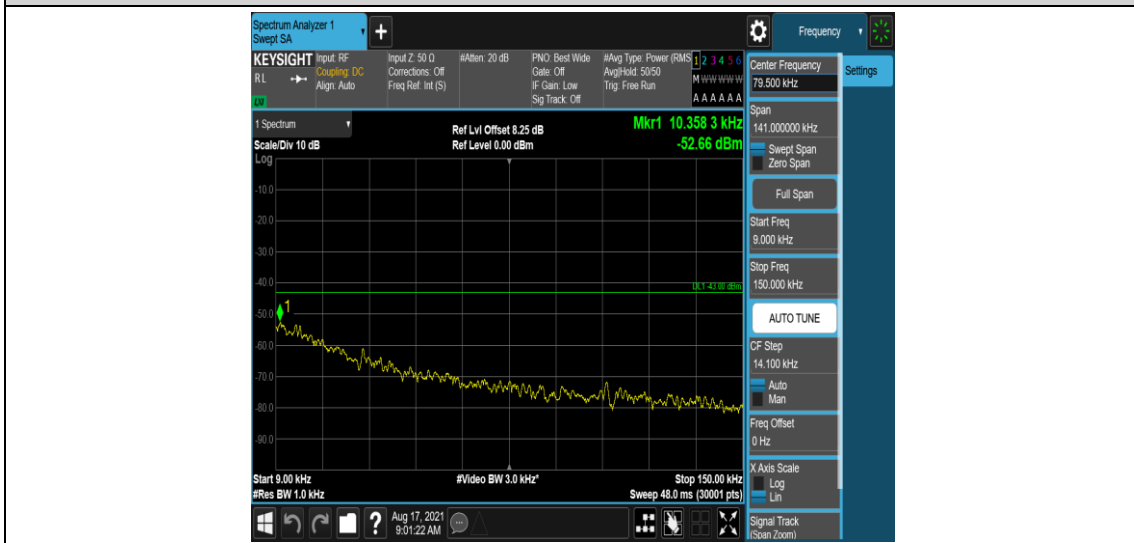

Band26-1.4MHz-QPSK-27033-1-0-High-12000-26500--52.29-PASS