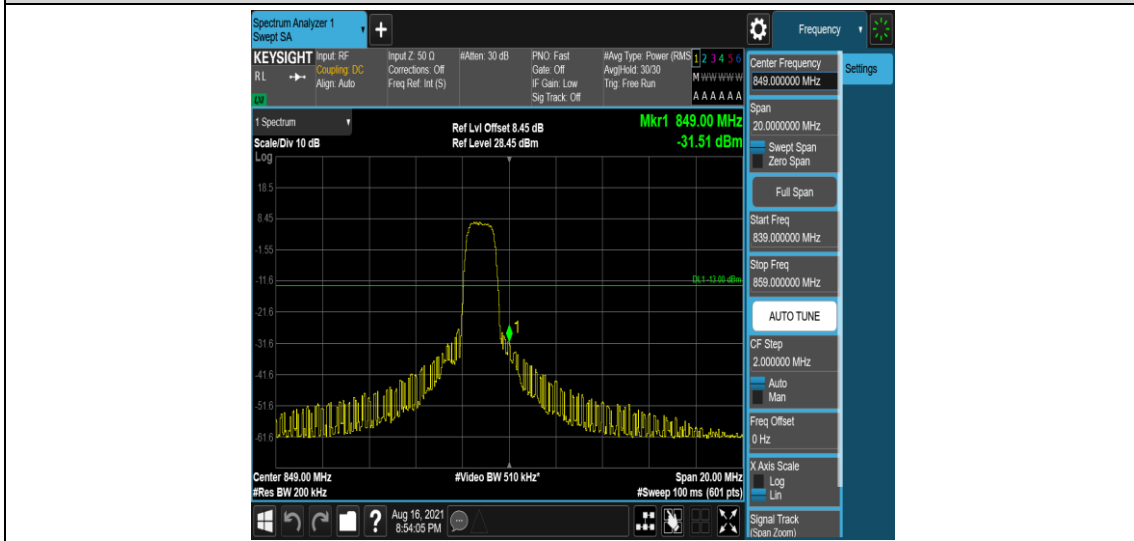

Band26-10MHz-16QAM-26840-6-0-Low--32.53-PASS

Band26-10MHz-16QAM-26990-1-0-High--32.61-PASS

Band26-10MHz-16QAM-26990-6-0-High--31.51-PASS

Band26-15MHz-QPSK-26960-1-0-High--46.32-PASS

Band26-15MHz-QPSK-26960-6-0-High--39.22-PASS