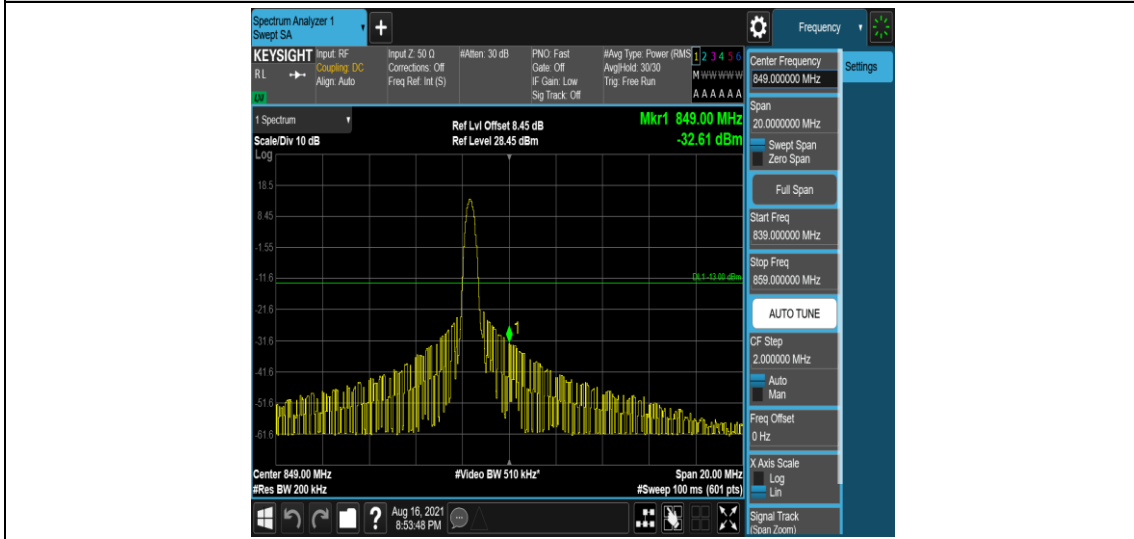

Band26-10MHz-16QAM-26840-6-0-Low--32.53-PASS

Band26-10MHz-16QAM-26990-1-0-High--32.61-PASS

Band26-10MHz-16QAM-26990-6-0-High--31.51-PASS

Band26-15MHz-QPSK-26960-1-0-High--46.32-PASS

Band26-15MHz-QPSK-26960-6-0-High--39.22-PASS