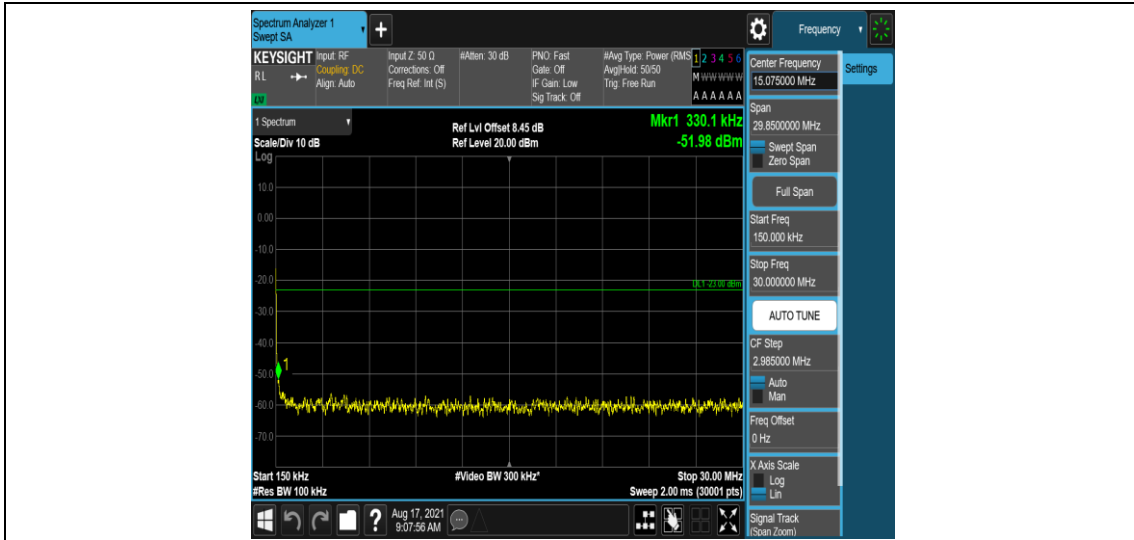

Band26-1.4MHz-QPSK-26915-1-0-Low-1000-5000--36.9-PASS

Band26-1.4MHz-QPSK-26915-1-0-Low-5000-12000--57.92-PASS

Band26-1.4MHz-QPSK-26915-1-0-Low-12000-26500--52.71-PASS

Band26-1.4MHz-QPSK-27033-1-0-High-0.009-0.15--50.71-PASS