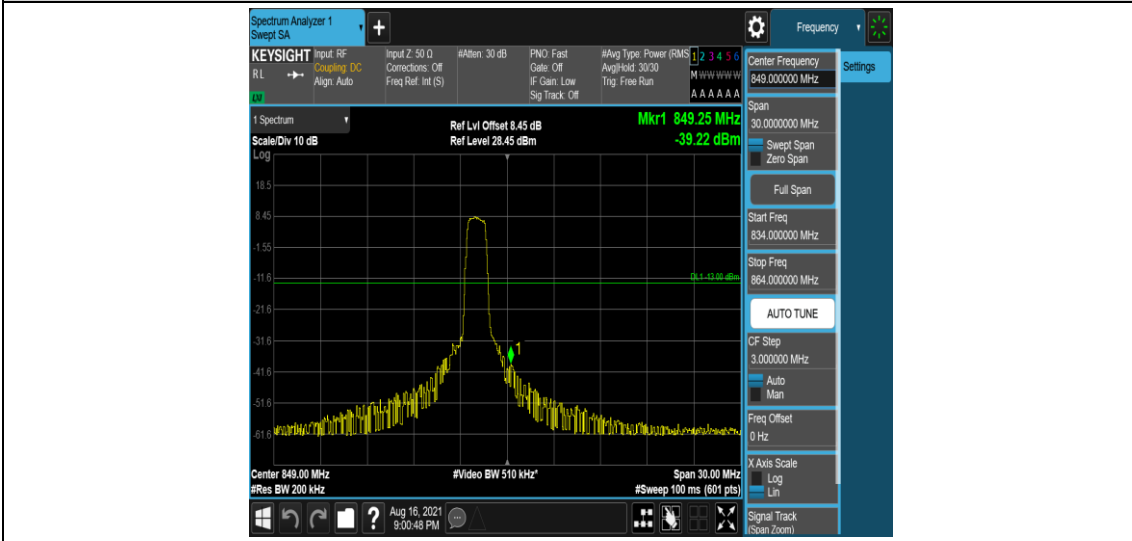

Band26-10MHz-16QAM-26840-6-0-Low--32.53-PASS

Band26-10MHz-16QAM-26990-1-0-High--32.61-PASS

Band26-10MHz-16QAM-26990-6-0-High--31.51-PASS

Band26-15MHz-QPSK-26960-1-0-High--46.32-PASS

Band26-15MHz-QPSK-26960-6-0-High--39.22-PASS