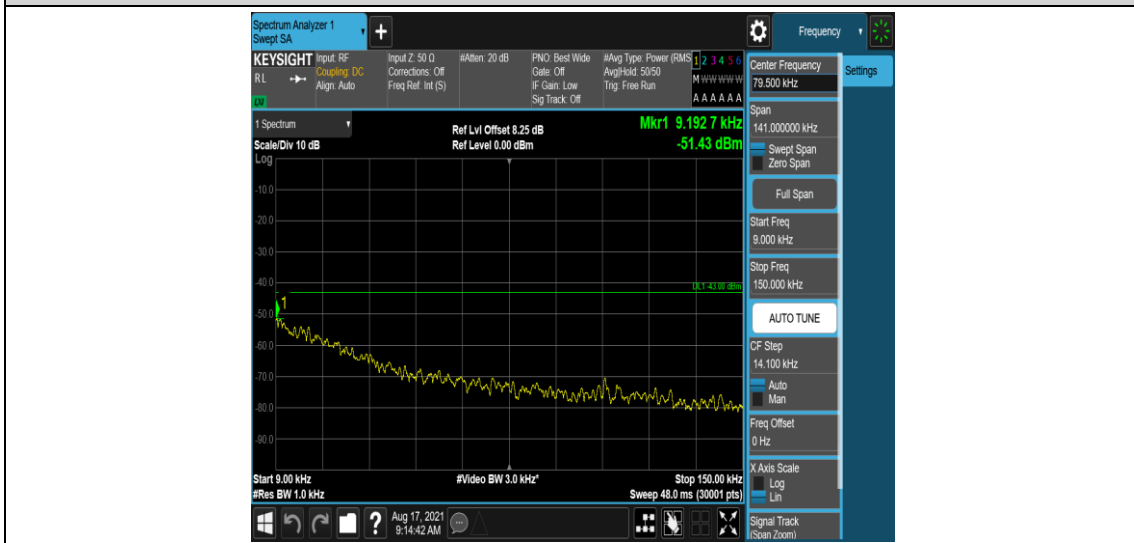

Band26-1.4MHz-16QAM-27033-1-0-High-12000-26500--52.23-PASS