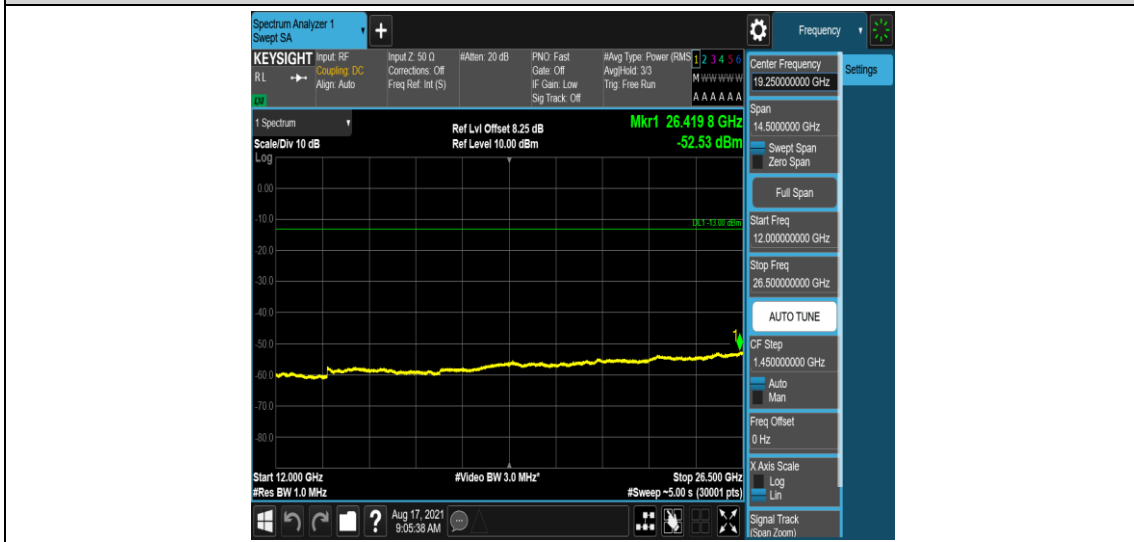

Band26-1.4MHz-16QAM-26915-1-0-Low-0.15-30--49.07-PASS

Band26-1.4MHz-16QAM-26915-1-0-Low-30-1000--34.05-PASS

Band26-1.4MHz-16QAM-26915-1-0-Low-1000-5000--36.84-PASS

Band26-1.4MHz-16QAM-26915-1-0-Low-5000-12000--58.12-PASS

Band26-1.4MHz-16QAM-26915-1-0-Low-12000-26500--52.53-PASS

Band26-1.4MHz-16QAM-27033-1-0-High-0.009-0.15--52.41-PASS

Band26-1.4MHz-16QAM-27033-1-0-High-0.15-30--48.34-PASS

Band26-1.4MHz-16QAM-27033-1-0-High-30-1000--34.74-PASS