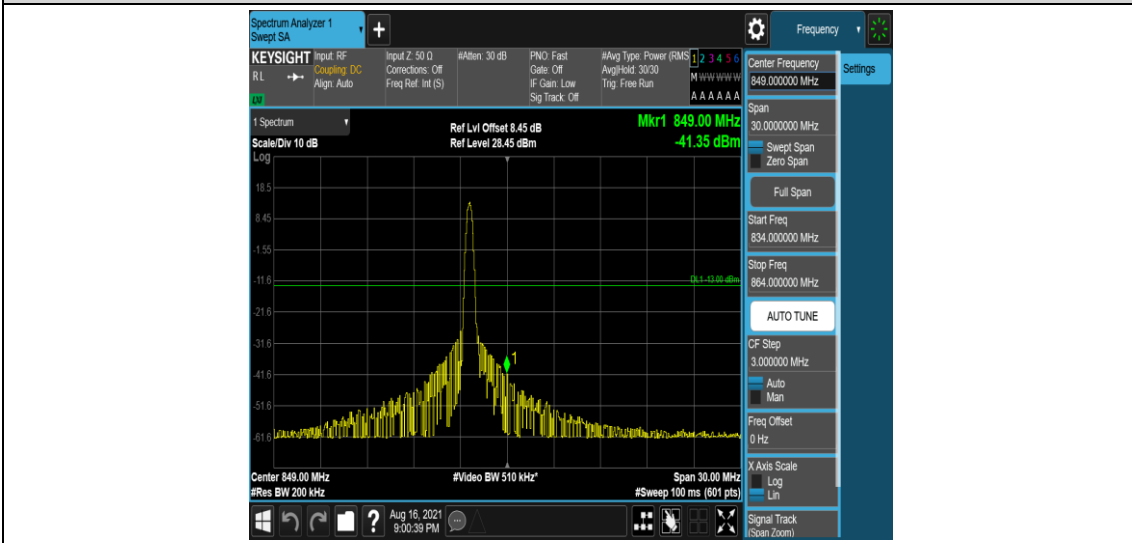

Band26-10MHz-16QAM-26840-6-0-Low--32.53-PASS

Band26-10MHz-16QAM-26990-1-0-High--32.61-PASS

Band26-10MHz-16QAM-26990-6-0-High--31.51-PASS

Band26-15MHz-QPSK-26960-1-0-High--46.32-PASS

Band26-15MHz-QPSK-26960-6-0-High--39.22-PASS