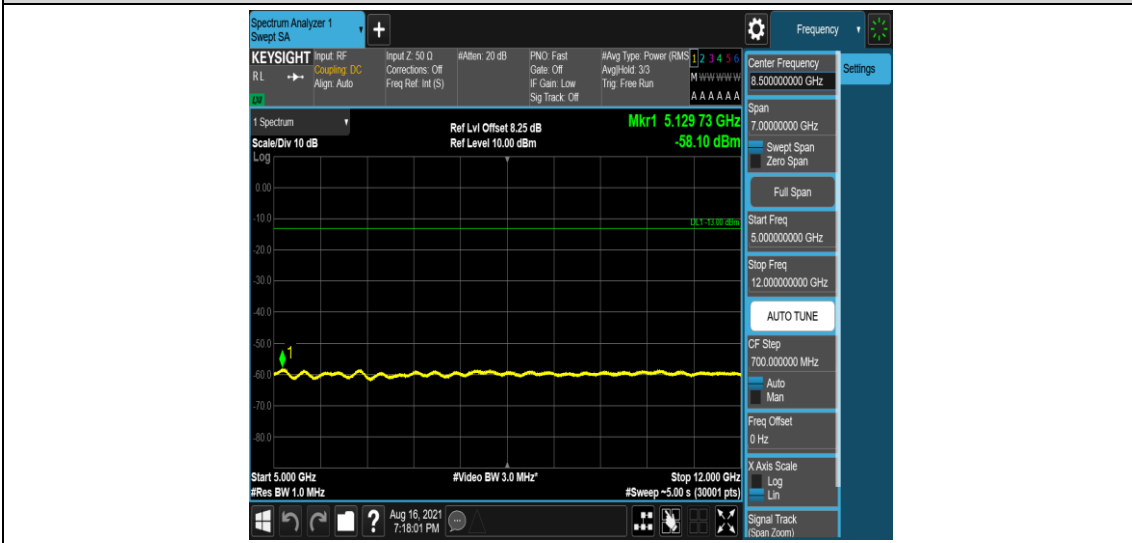

Band26-3MHz-16QAM-26705-1-0-Low-1000-5000--36.79-PASS

Band26-3MHz-16QAM-26705-1-0-Low-5000-12000--58.1-PASS