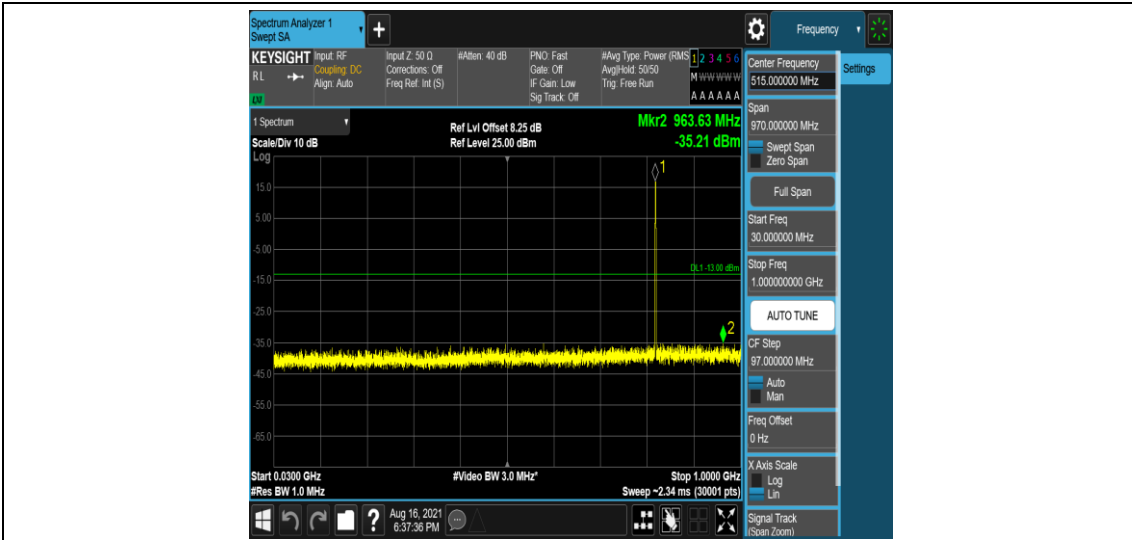

Band26-1.4MHz-16QAM-26783-1-0-High-0.15-30--51.5-PASS

Band26-1.4MHz-16QAM-26783-1-0-High-30-1000--35.21-PASS