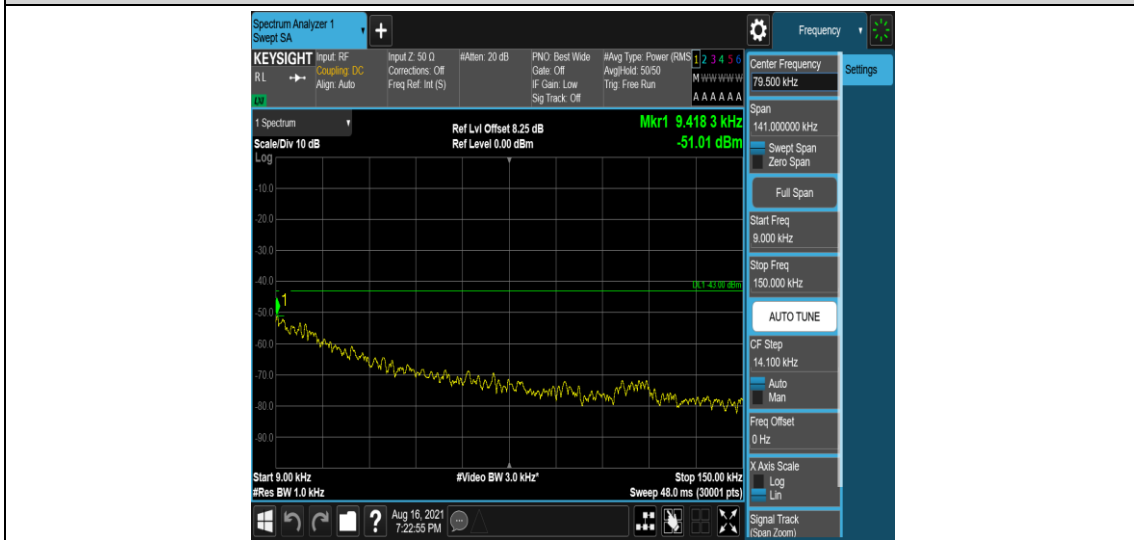

Band26-3MHz-16QAM-26740-1-0-Low-12000-26500--52.68-PASS

Band26-3MHz-16QAM-26775-1-0-High-0.009-0.15--51.01-PASS