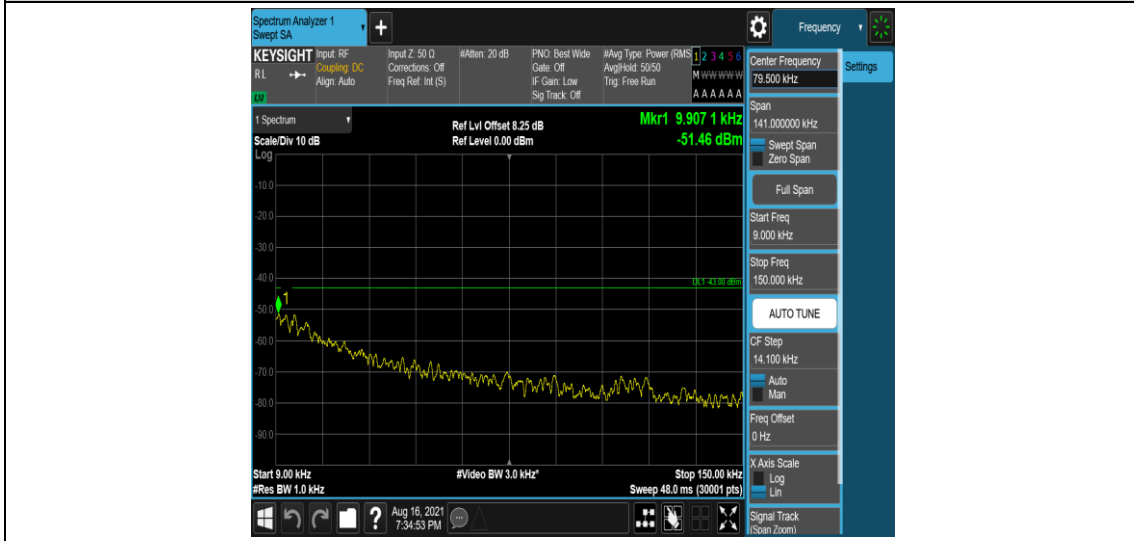

Band26-3MHz-16QAM-26775-1-0-High-12000-26500--52.55-PASS

Band26-5MHz-QPSK-26715-1-0-Low-0.009-0.15--51.46-PASS