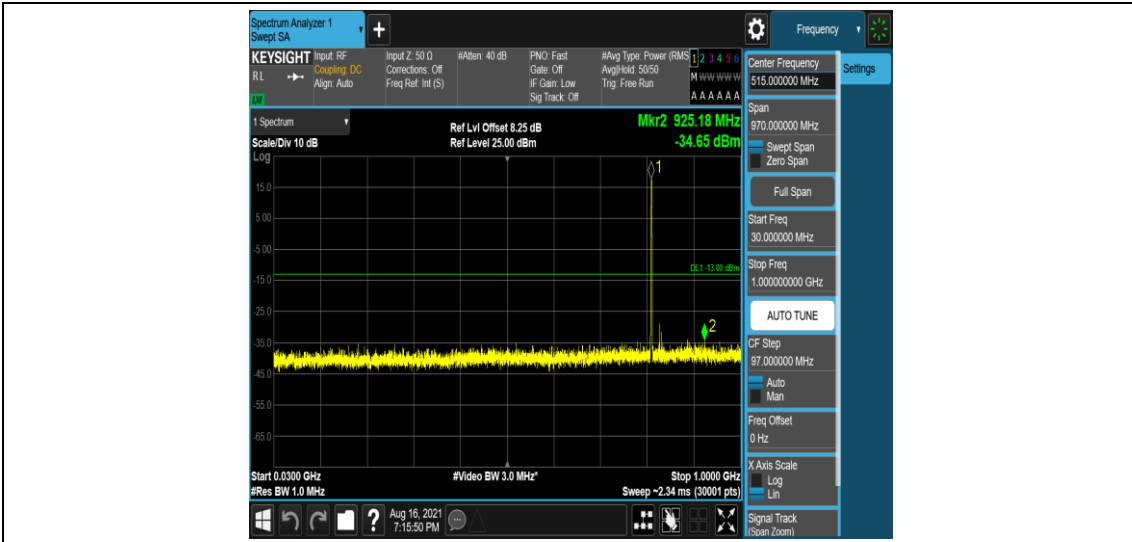

Band26-3MHz-QPSK-26705-1-0-Low-0.15-30--52.83-PASS

Band26-3MHz-QPSK-26705-1-0-Low-30-1000--34.65-PASS