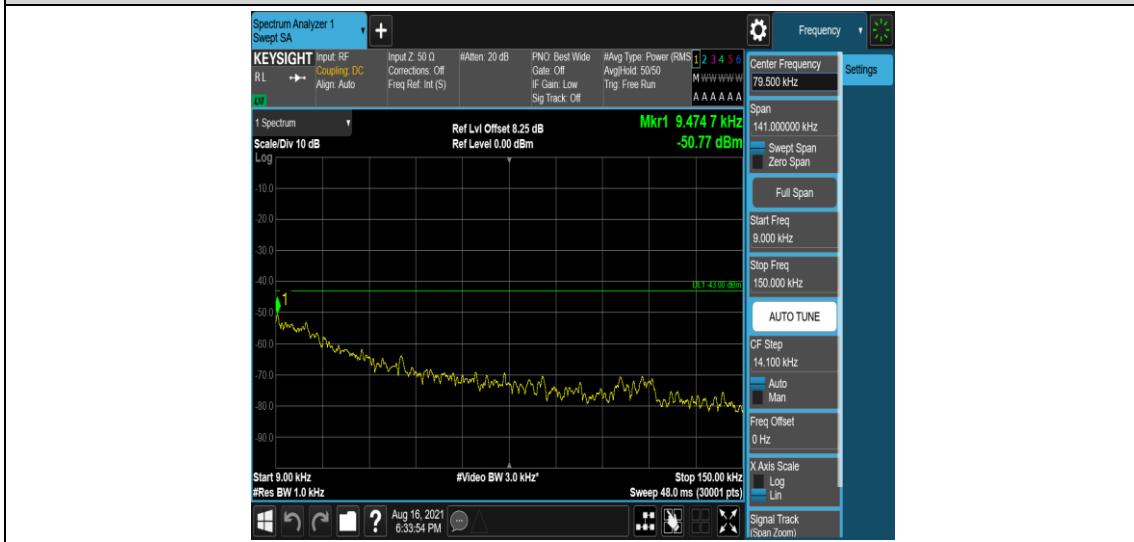

Band26-1.4MHz-16QAM-26697-1-0-Low-12000-26500--52.52-PASS

Band26-1.4MHz-16QAM-26740-1-0-Low-0.009-0.15--50.77-PASS

Band26-1.4MHz-16QAM-26740-1-0-Low-0.15-30--52.06-PASS

Band26-1.4MHz-16QAM-26740-1-0-Low-30-1000--35.33-PASS

Band26-1.4MHz-16QAM-26740-1-0-Low-1000-5000--36.83-PASS

Band26-1.4MHz-16QAM-26740-1-0-Low-5000-12000--57.83-PASS

Band26-1.4MHz-16QAM-26740-1-0-Low-12000-26500--52.51-PASS

Band26-1.4MHz-16QAM-26783-1-0-High-0.009-0.15--52.08-PASS