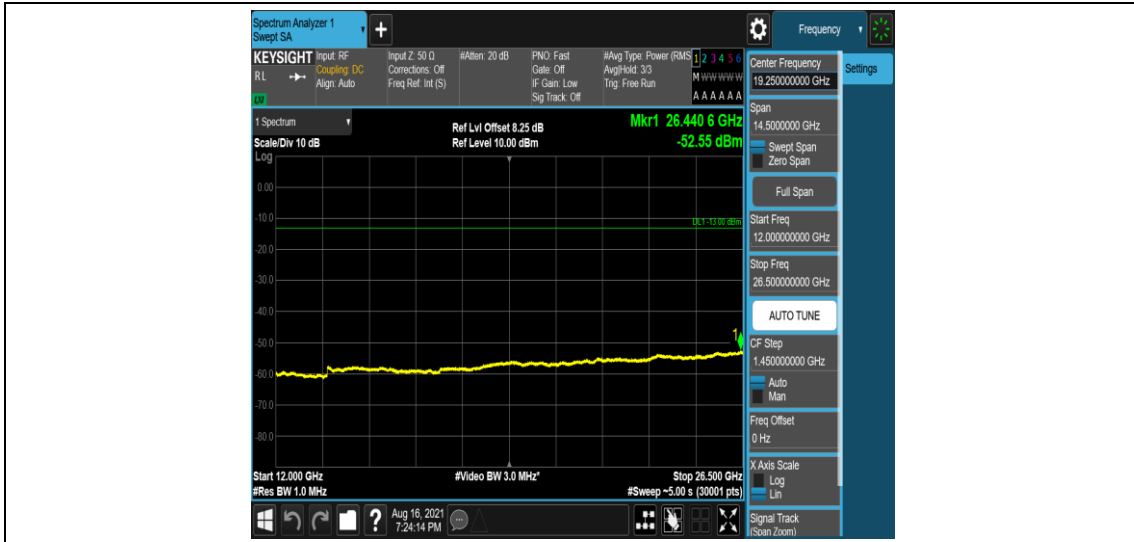

Band26-3MHz-16QAM-26775-1-0-High-0.15-30--51.97-PASS

Band26-3MHz-16QAM-26775-1-0-High-30-1000--34.73-PASS

Band26-3MHz-16QAM-26775-1-0-High-1000-5000--36.89-PASS

Band26-3MHz-16QAM-26775-1-0-High-5000-12000--58.17-PASS