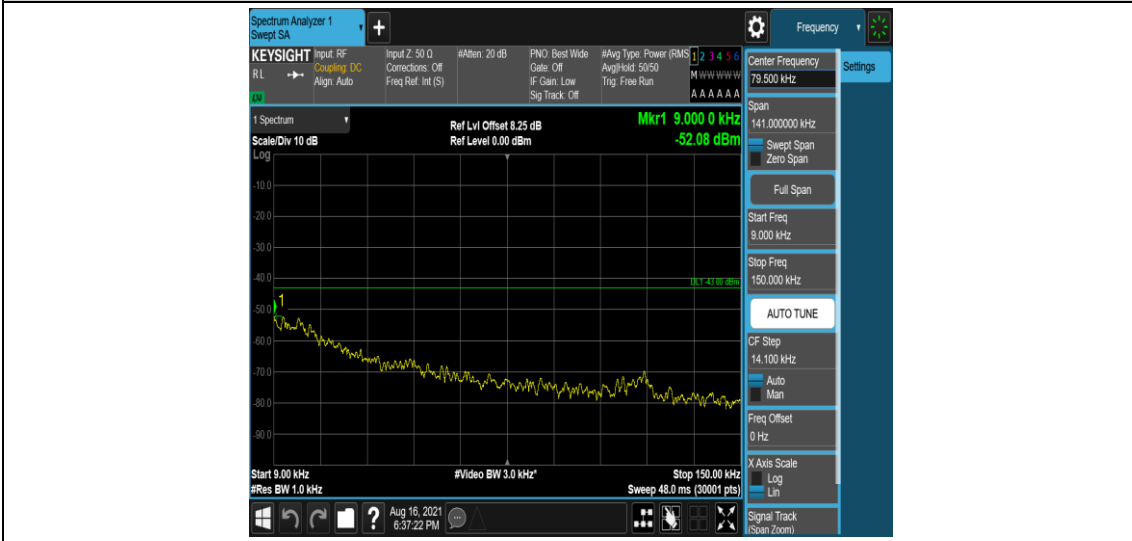

Band26-1.4MHz-16QAM-26697-1-0-Low-12000-26500--52.52-PASS

Band26-1.4MHz-16QAM-26740-1-0-Low-0.009-0.15--50.77-PASS

Band26-1.4MHz-16QAM-26740-1-0-Low-0.15-30--52.06-PASS

Band26-1.4MHz-16QAM-26740-1-0-Low-30-1000--35.33-PASS

Band26-1.4MHz-16QAM-26740-1-0-Low-1000-5000--36.83-PASS

Band26-1.4MHz-16QAM-26740-1-0-Low-5000-12000--57.83-PASS

Band26-1.4MHz-16QAM-26740-1-0-Low-12000-26500--52.51-PASS

Band26-1.4MHz-16QAM-26783-1-0-High-0.009-0.15--52.08-PASS