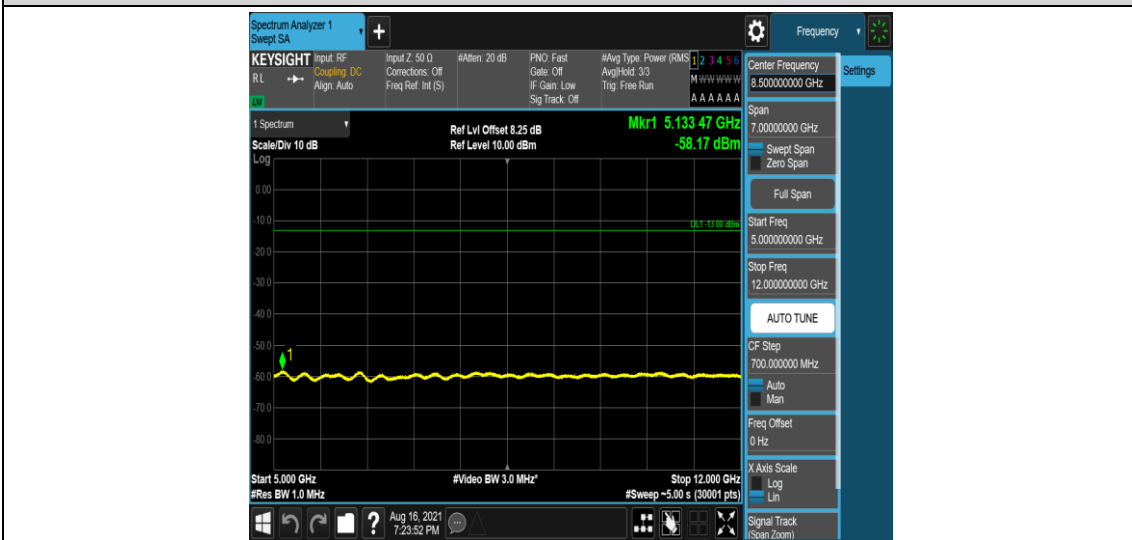

Band26-3MHz-16QAM-26775-1-0-High-1000-5000--36.89-PASS

Band26-3MHz-16QAM-26775-1-0-High-5000-12000--58.17-PASS