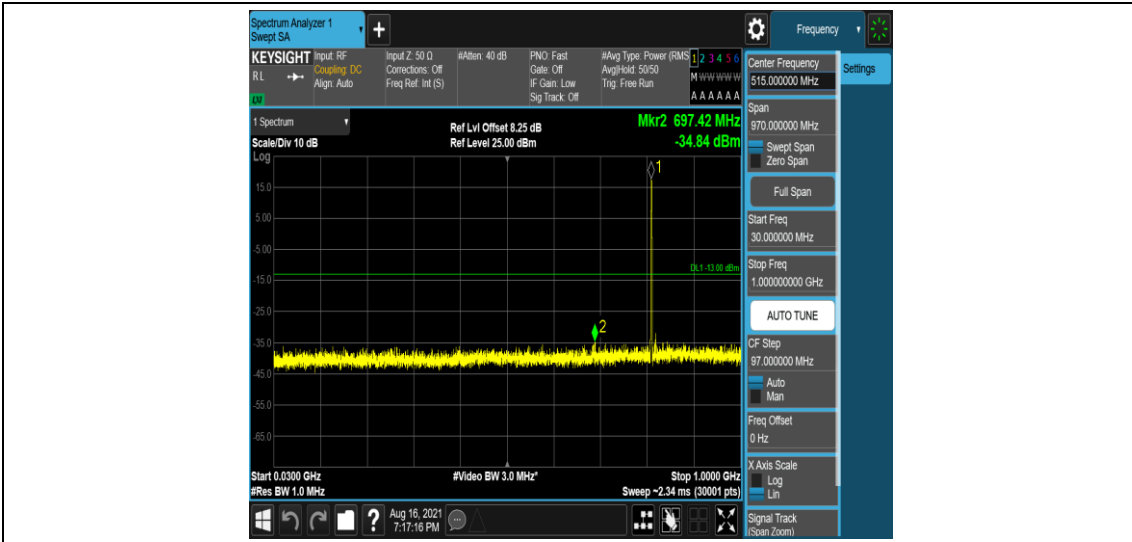

Band26-3MHz-16QAM-26705-1-0-Low-0.15-30--49.97-PASS

Band26-3MHz-16QAM-26705-1-0-Low-30-1000--34.84-PASS