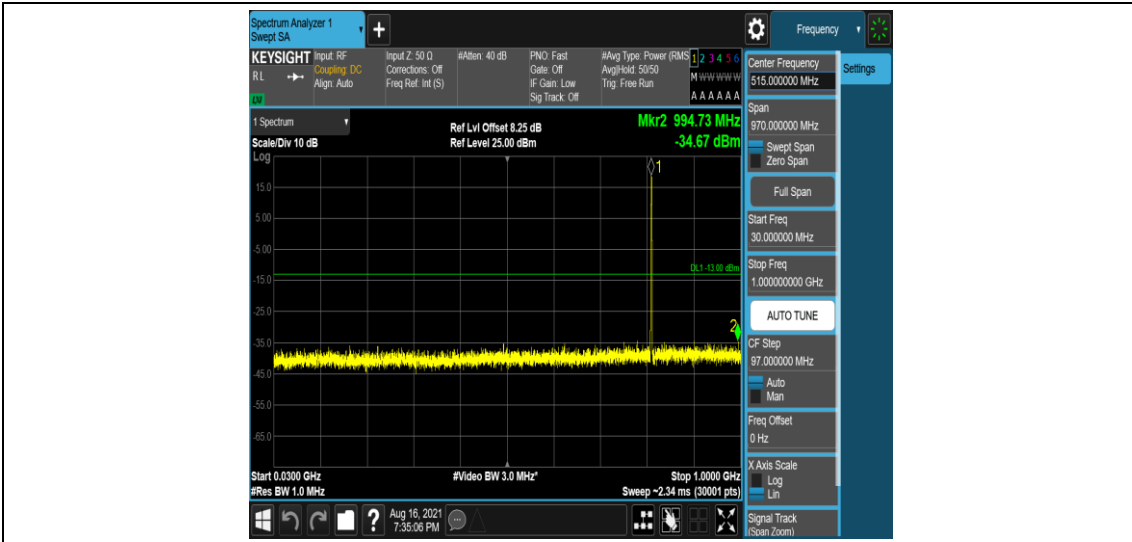

Band26-5MHz-QPSK-26715-1-0-Low-0.15-30--53.29-PASS

Band26-5MHz-QPSK-26715-1-0-Low-30-1000--34.67-PASS