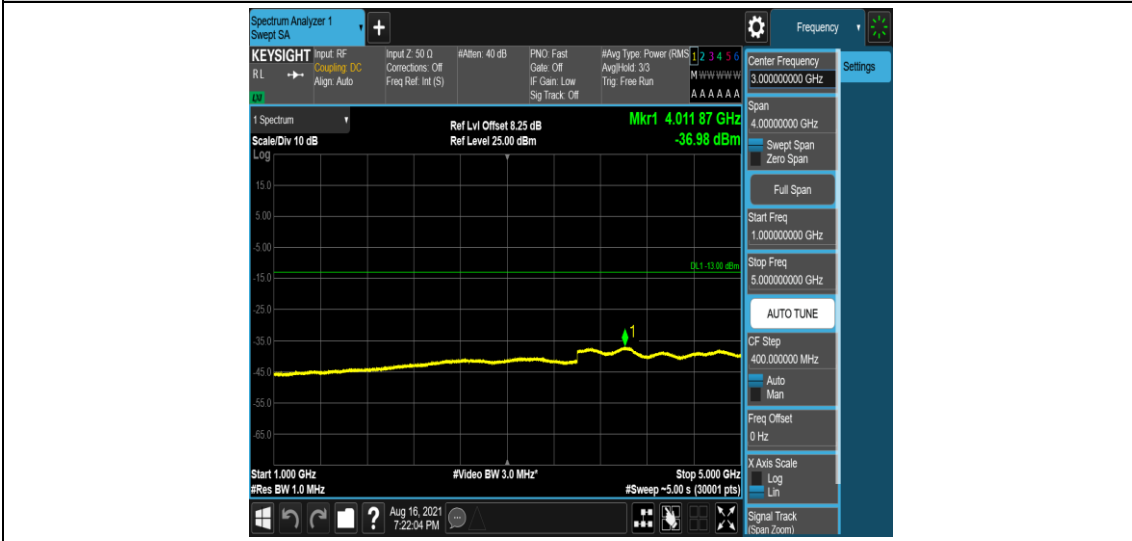

Band26-3MHz-QPSK-26740-1-0-Low-12000-26500--52.54-PASS

Band26-3MHz-QPSK-26775-1-0-High-0.009-0.15--53.62-PASS

Band26-3MHz-QPSK-26775-1-0-High-0.15-30--51.39-PASS

Band26-3MHz-QPSK-26775-1-0-High-30-1000--34.3-PASS