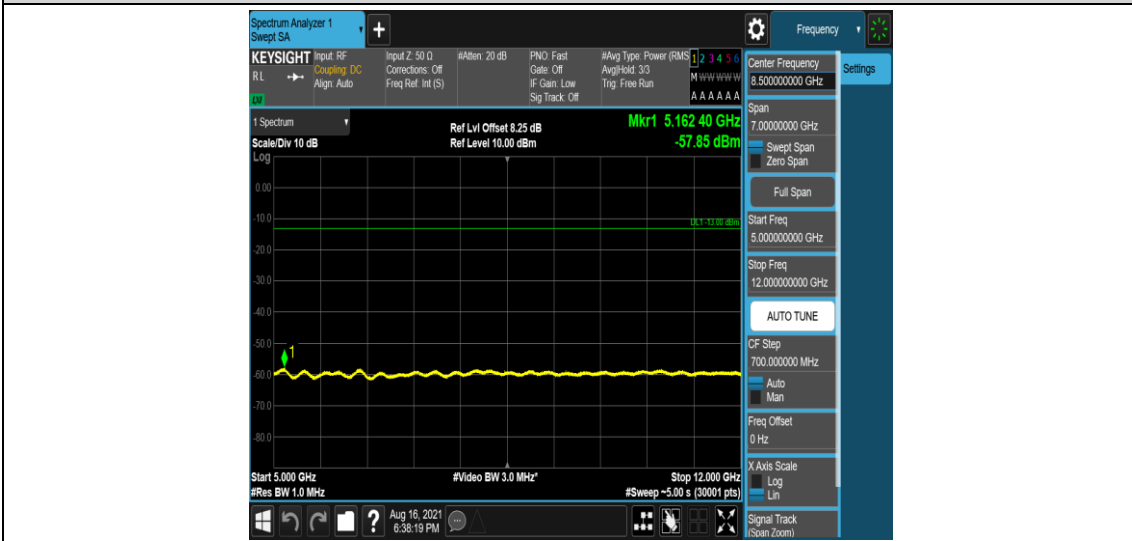

Band26-1.4MHz-16QAM-26783-1-0-High-1000-5000--36.84-PASS

Band26-1.4MHz-16QAM-26783-1-0-High-5000-12000--57.85-PASS