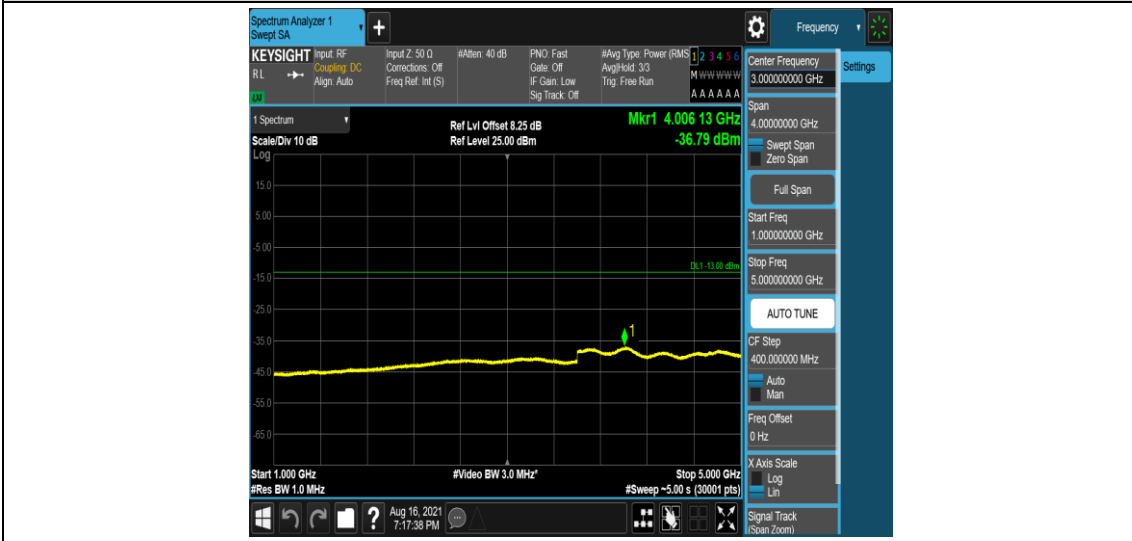

Band26-3MHz-16QAM-26705-1-0-Low-30-1000--34.84-PASS

Band26-3MHz-16QAM-26705-1-0-Low-1000-5000--36.79-PASS