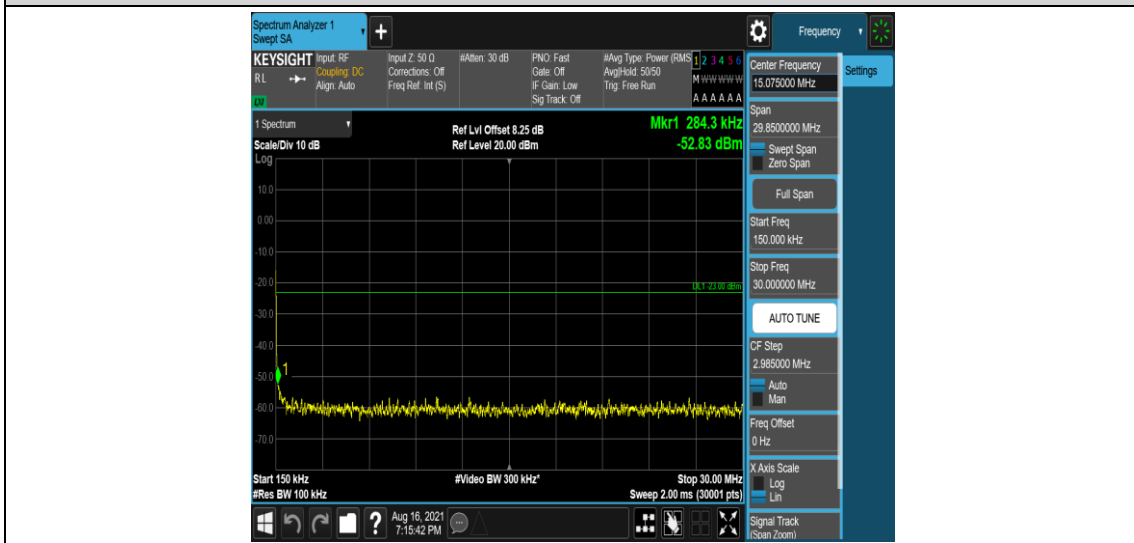

Band26-3MHz-QPSK-26705-1-0-Low-0.009-0.15--52.51-PASS

Band26-3MHz-QPSK-26705-1-0-Low-0.15-30--52.83-PASS