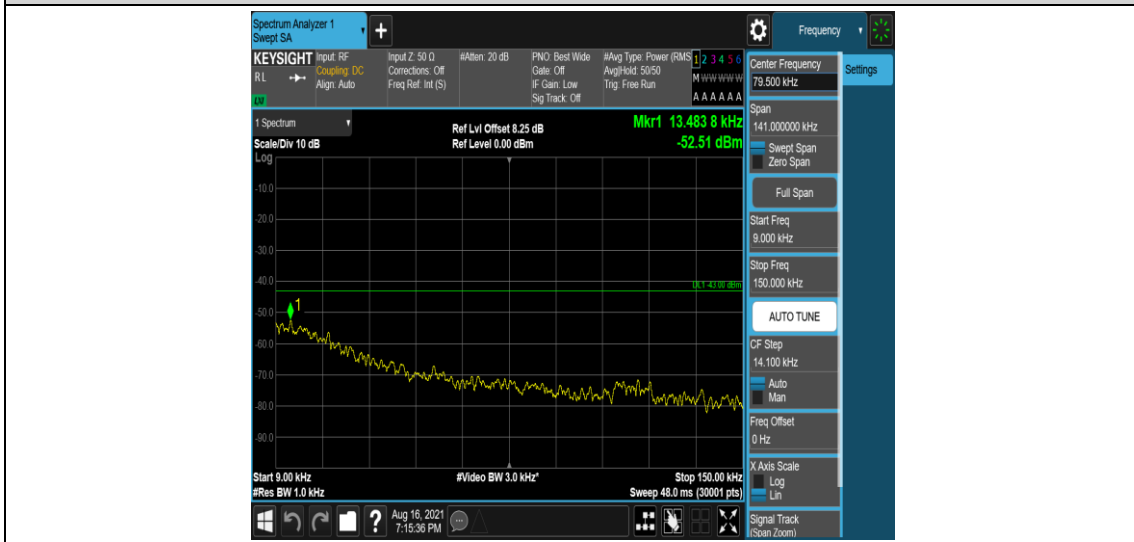

Band26-1.4MHz-16QAM-26783-1-0-High-12000-26500--52.38-PASS

Band26-3MHz-QPSK-26705-1-0-Low-0.009-0.15--52.51-PASS