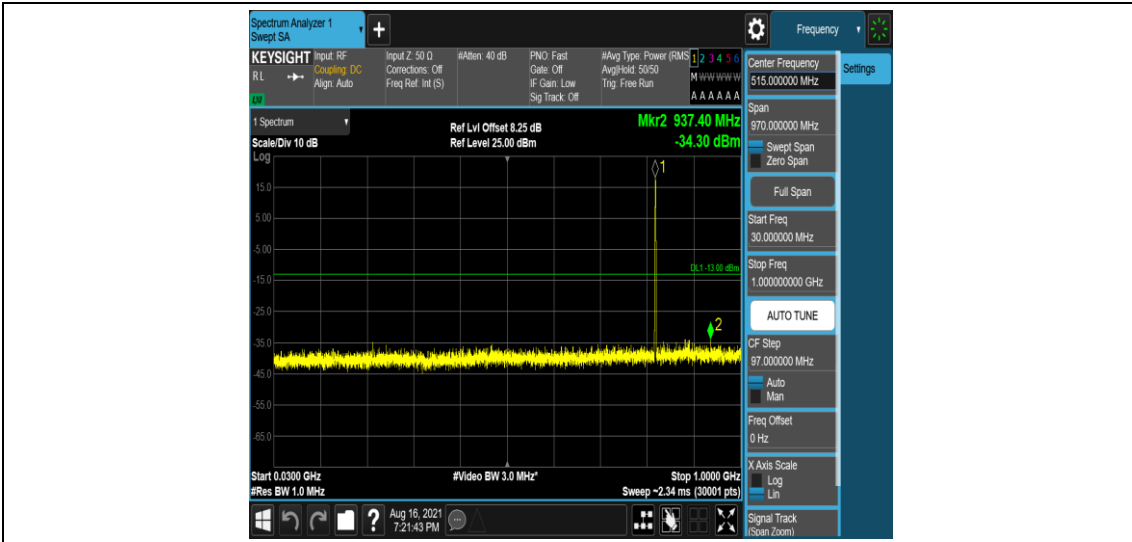

Band26-3MHz-QPSK-26775-1-0-High-0.15-30--51.39-PASS

Band26-3MHz-QPSK-26775-1-0-High-30-1000--34.3-PASS