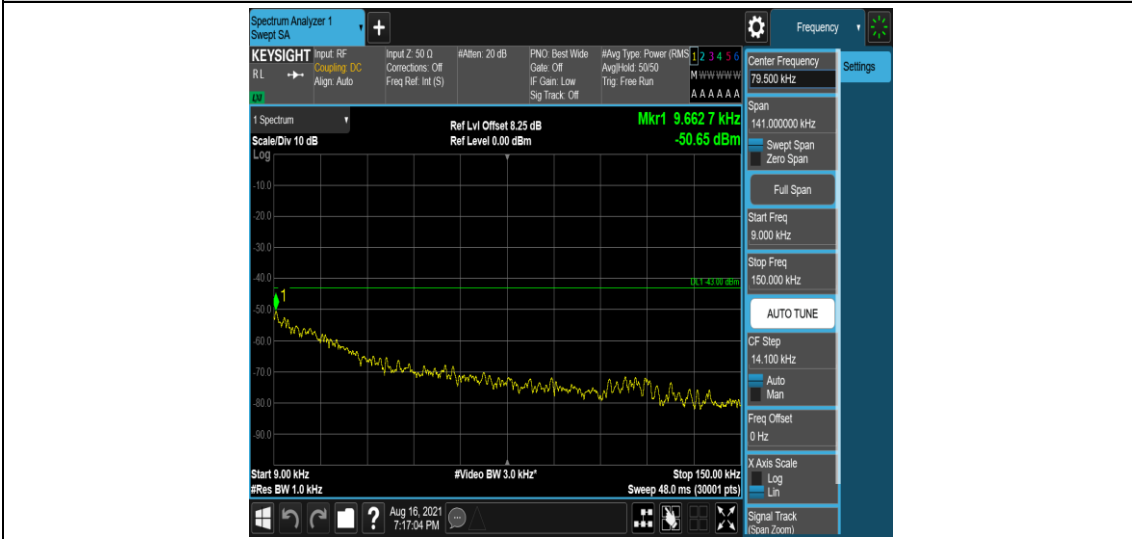

Band26-3MHz-QPSK-26775-1-0-High-12000-26500--52.47-PASS

Band26-3MHz-16QAM-26705-1-0-Low-0.009-0.15--50.65-PASS