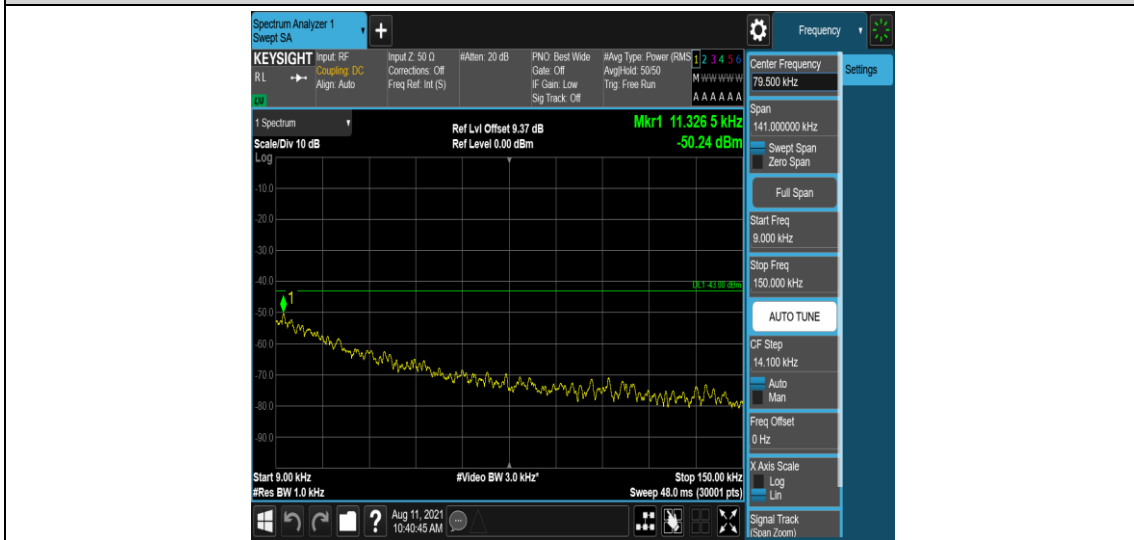

Band25-15MHz-QPSK-26615-1-0-High-12000-26500--51.3-PASS

Band25-15MHz-16QAM-26115-1-0-Low-0.009-0.15--50.24-PASS