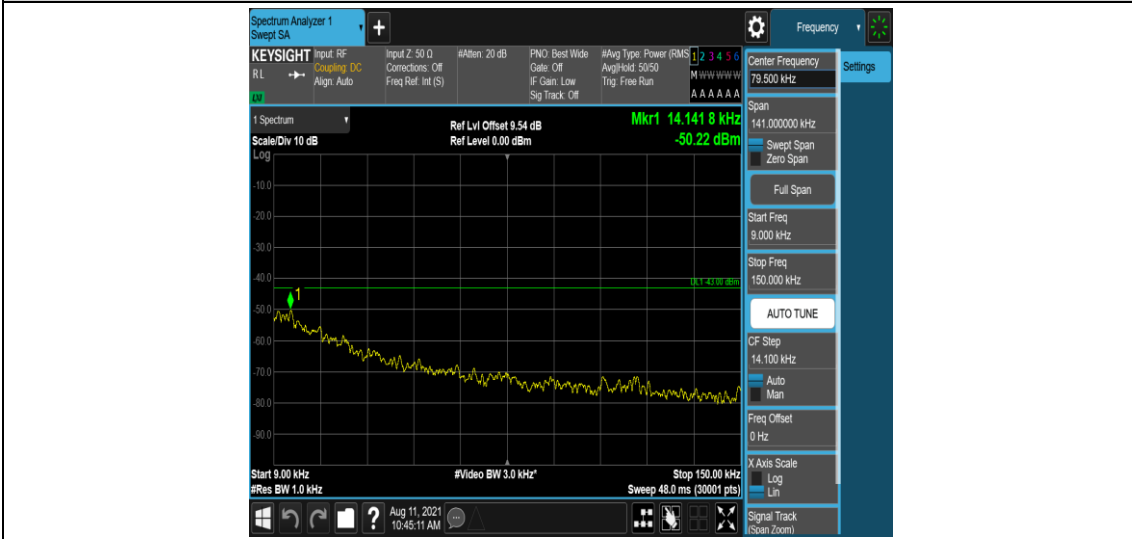

Band25-15MHz-QPSK-26365-1-0-Low-12000-26500--51.51-PASS

Band25-15MHz-QPSK-26615-1-0-High-0.009-0.15--50.22-PASS