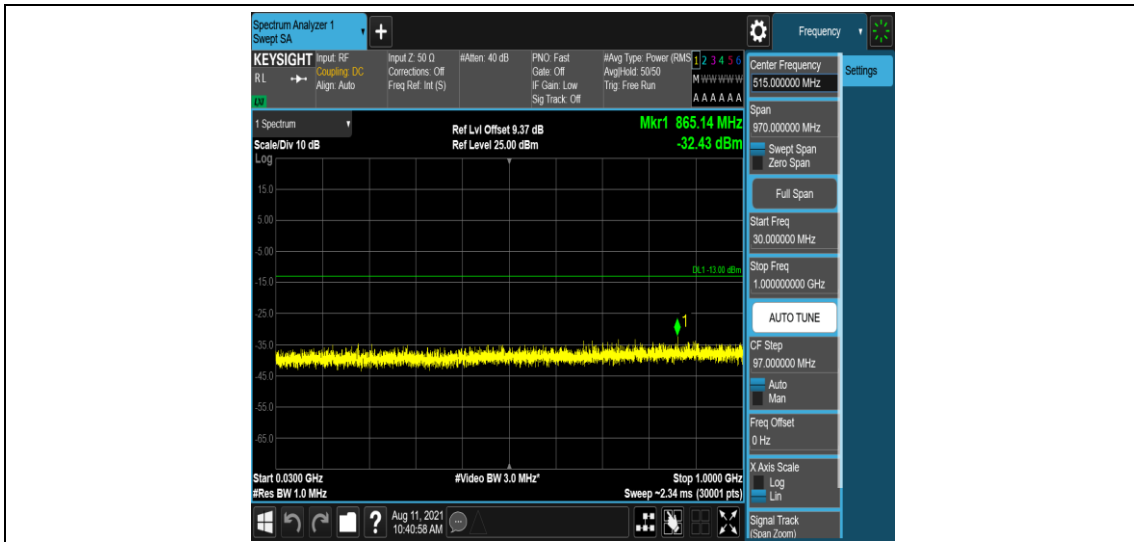

Band25-15MHz-16QAM-26115-1-0-Low-0.15-30--51.61-PASS

Band25-15MHz-16QAM-26115-1-0-Low-30-1000--32.43-PASS