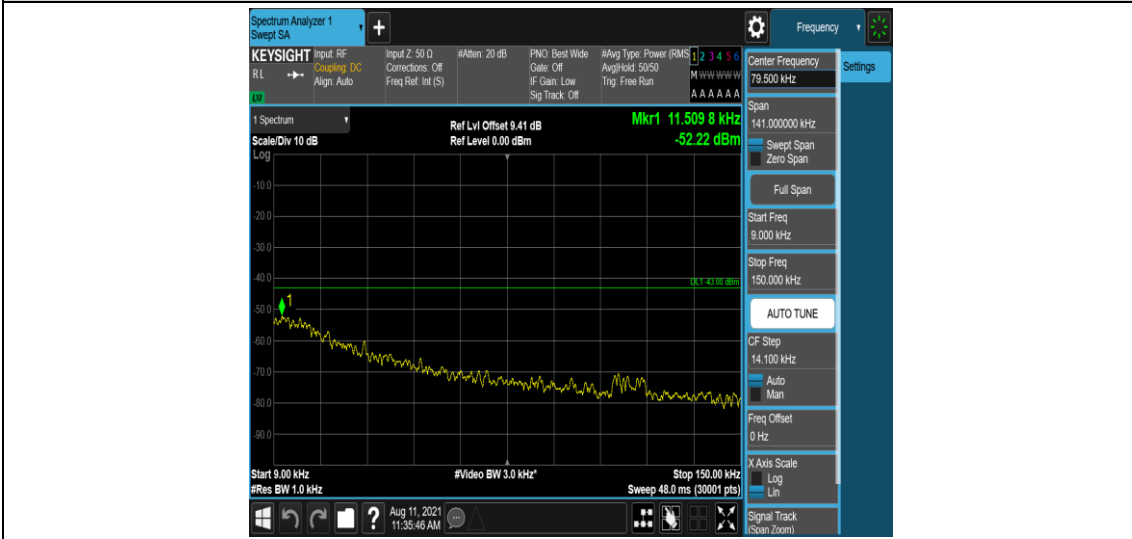

Band25-15MHz-16QAM-26615-1-0-High-12000-26500--51.31-PASS

Band25-20MHz-QPSK-26140-1-0-Low-0.009-0.15--52.22-PASS