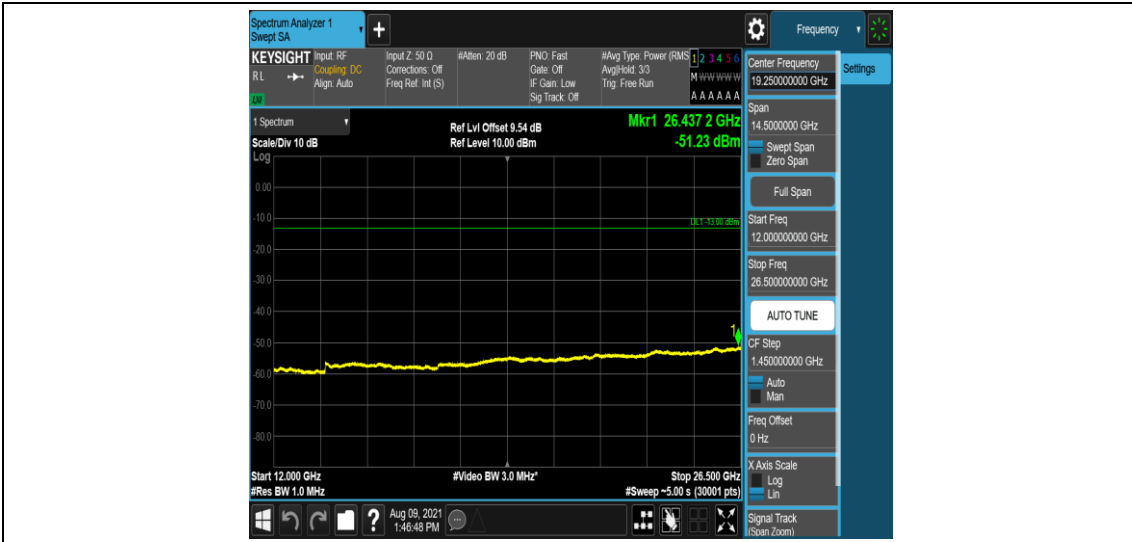

Band25-10MHz-16QAM-26640-1-0-High-0.15-30--50.16-PASS

Band25-10MHz-16QAM-26640-1-0-High-30-1000--33.39-PASS

Band25-10MHz-16QAM-26640-1-0-High-1000-5000--35.57-PASS

Band25-10MHz-16QAM-26640-1-0-High-5000-12000--56.75-PASS

Band25-10MHz-16QAM-26640-1-0-High-12000-26500--51.23-PASS

Band25-15MHz-QPSK-26115-1-0-Low-0.009-0.15--51.34-PASS

Band25-15MHz-QPSK-26115-1-0-Low-0.15-30--51.68-PASS

Band25-15MHz-QPSK-26115-1-0-Low-30-1000--33.32-PASS