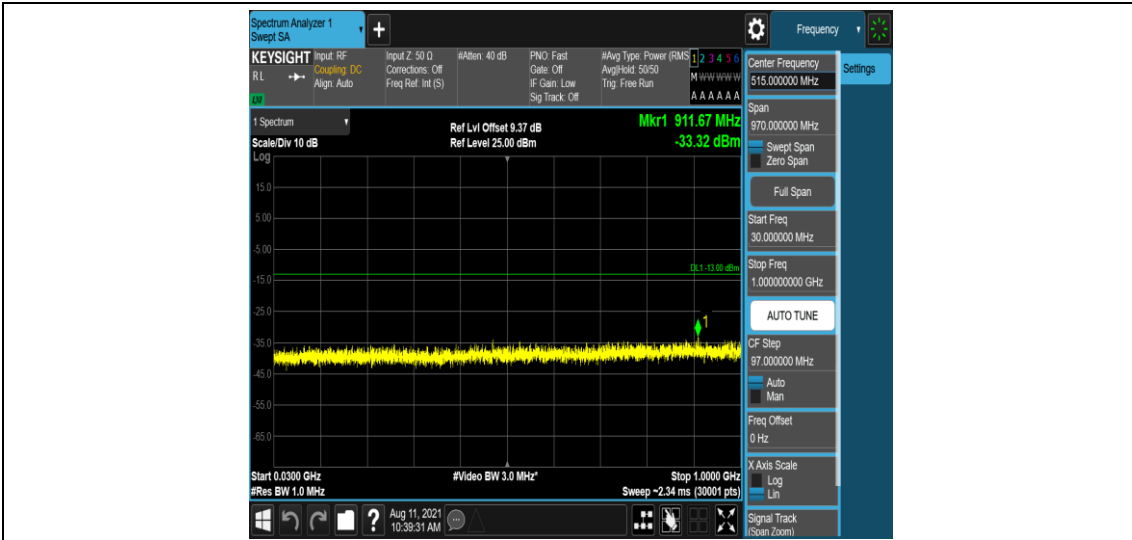

Band25-15MHz-QPSK-26115-1-0-Low-0.15-30--51.68-PASS

Band25-15MHz-QPSK-26115-1-0-Low-30-1000--33.32-PASS