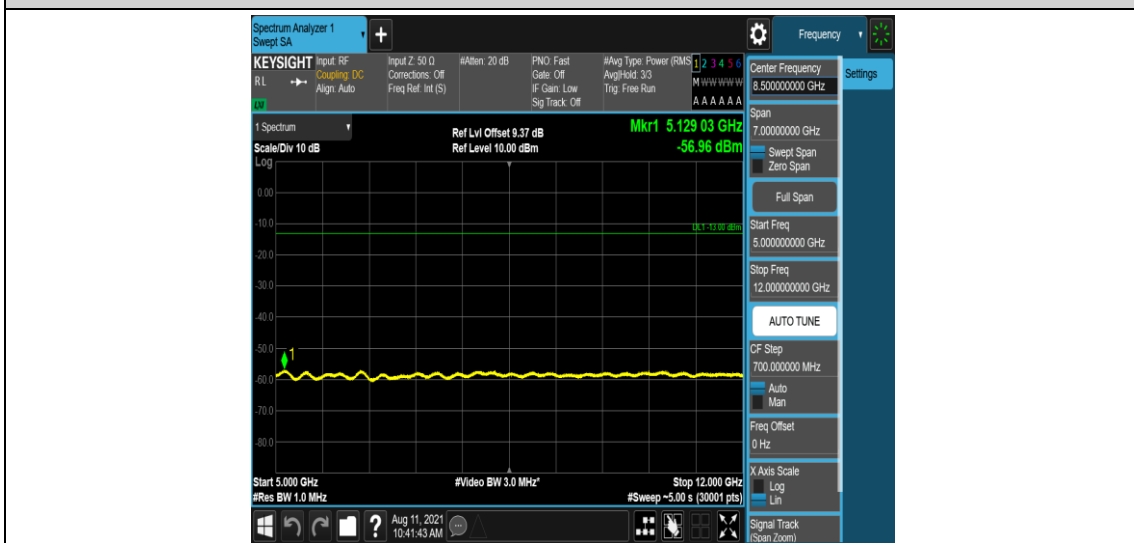

Band25-15MHz-16QAM-26115-1-0-Low-1000-5000--35.61-PASS

Band25-15MHz-16QAM-26115-1-0-Low-5000-12000--56.96-PASS