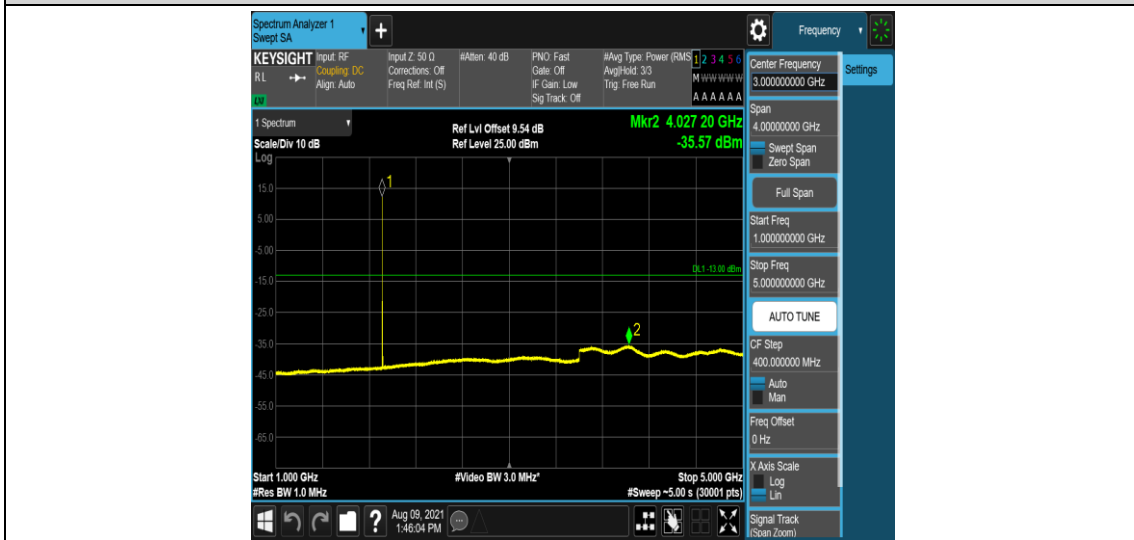

Band25-10MHz-16QAM-26640-1-0-High-30-1000--33.39-PASS

Band25-10MHz-16QAM-26640-1-0-High-1000-5000--35.57-PASS