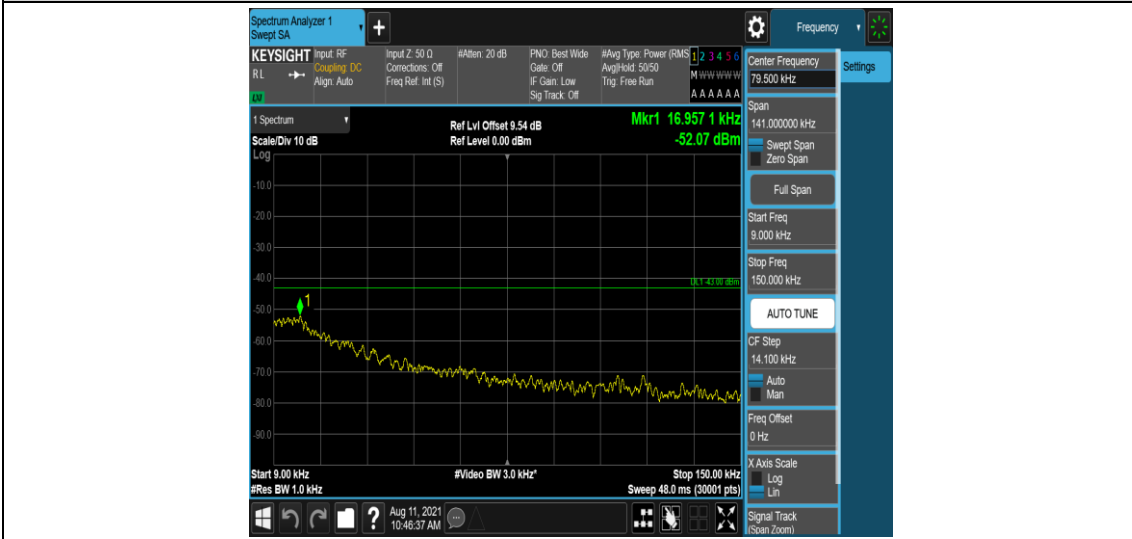

Band25-15MHz-16QAM-26365-1-0-Low-12000-26500--51.37-PASS

Band25-15MHz-16QAM-26615-1-0-High-0.009-0.15--52.07-PASS