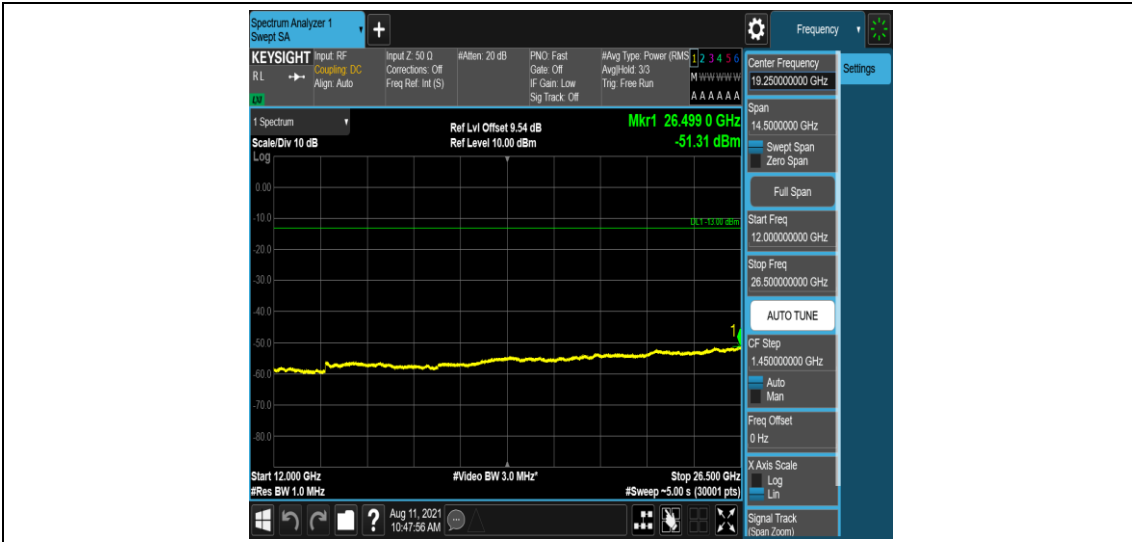

Band25-15MHz-16QAM-26615-1-0-High-0.15-30--49.38-PASS

Band25-15MHz-16QAM-26615-1-0-High-30-1000--33.27-PASS

Band25-15MHz-16QAM-26615-1-0-High-1000-5000--35.45-PASS

Band25-15MHz-16QAM-26615-1-0-High-5000-12000--56.69-PASS