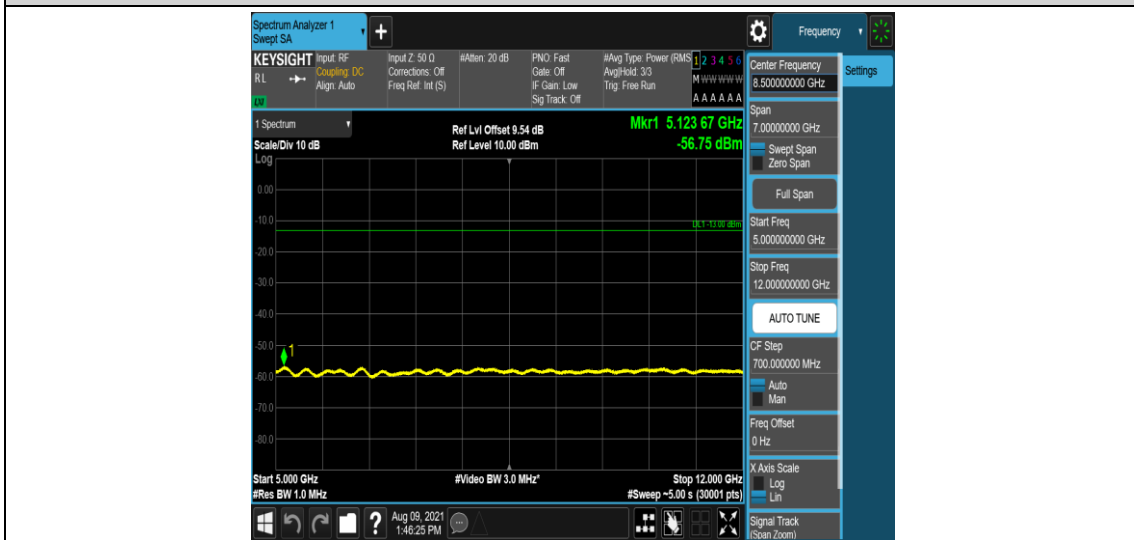

Band25-10MHz-16QAM-26640-1-0-High-1000-5000--35.57-PASS

Band25-10MHz-16QAM-26640-1-0-High-5000-12000--56.75-PASS