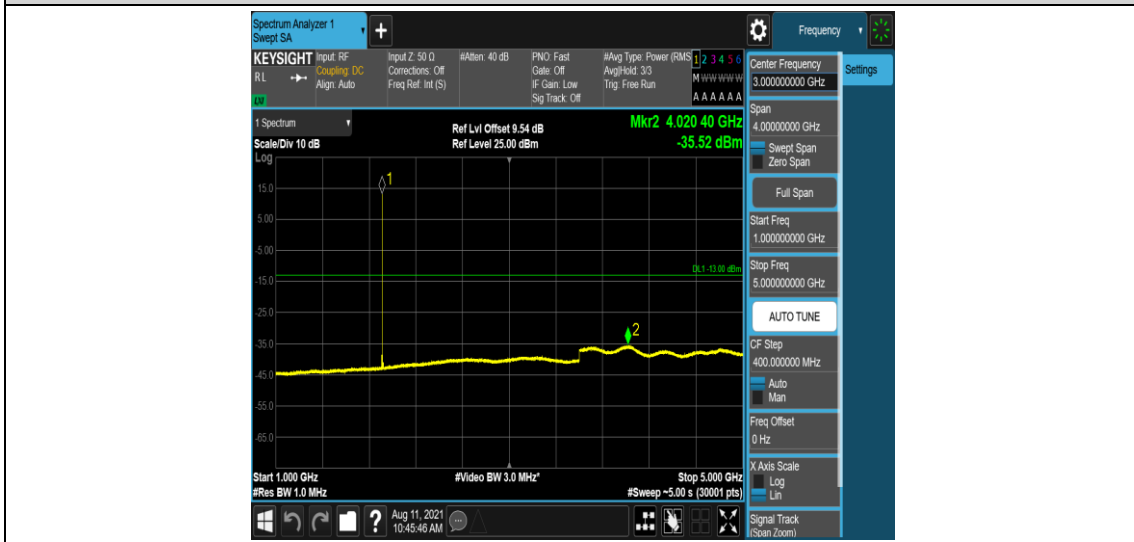

Band25-15MHz-QPSK-26365-1-0-Low-12000-26500--51.51-PASS

Band25-15MHz-QPSK-26615-1-0-High-0.009-0.15--50.22-PASS

Band25-15MHz-QPSK-26615-1-0-High-0.15-30--49.76-PASS

Band25-15MHz-QPSK-26615-1-0-High-30-1000--32.61-PASS