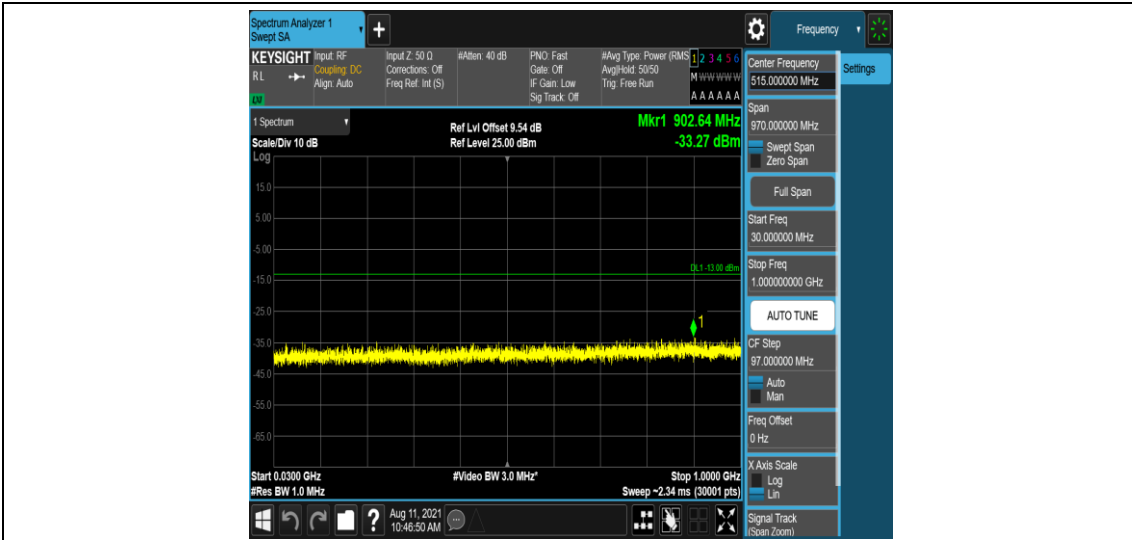

Band25-15MHz-16QAM-26615-1-0-High-0.15-30--49.38-PASS

Band25-15MHz-16QAM-26615-1-0-High-30-1000--33.27-PASS