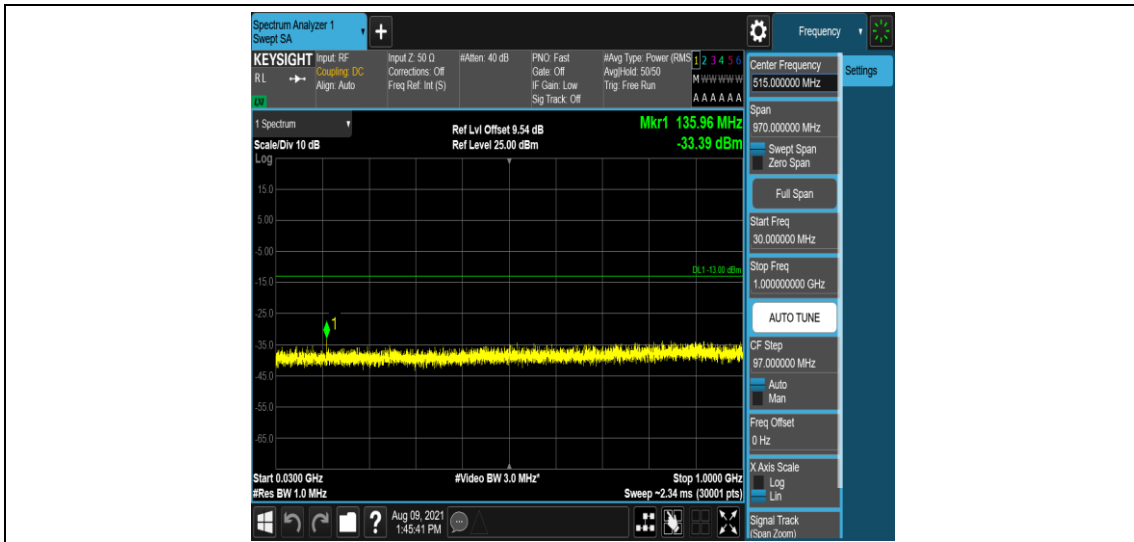

Band25-10MHz-16QAM-26640-1-0-High-0.15-30--50.16-PASS

Band25-10MHz-16QAM-26640-1-0-High-30-1000--33.39-PASS