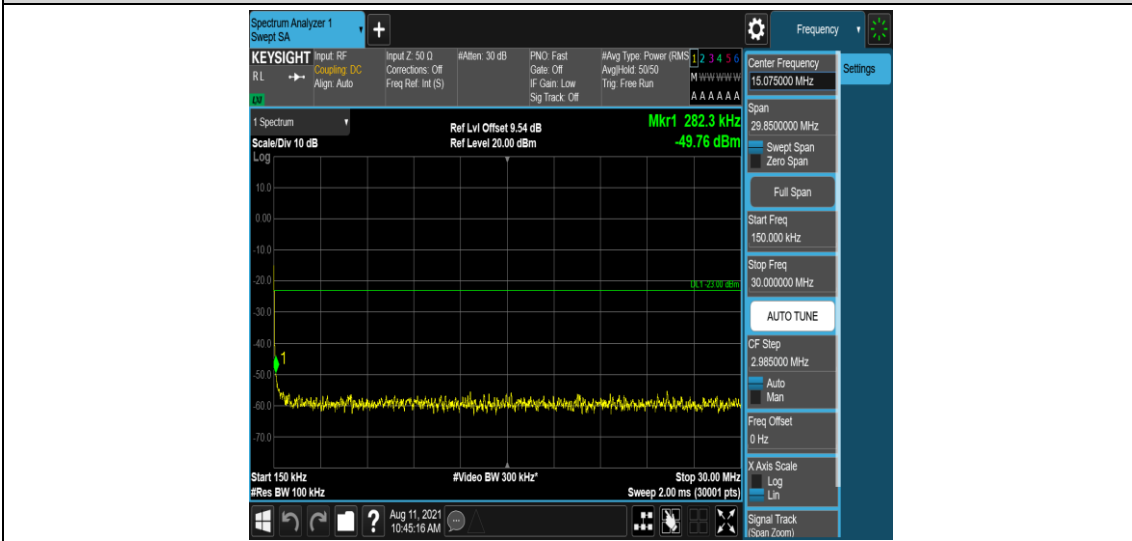

Band25-15MHz-QPSK-26615-1-0-High-0.009-0.15--50.22-PASS

Band25-15MHz-QPSK-26615-1-0-High-0.15-30--49.76-PASS