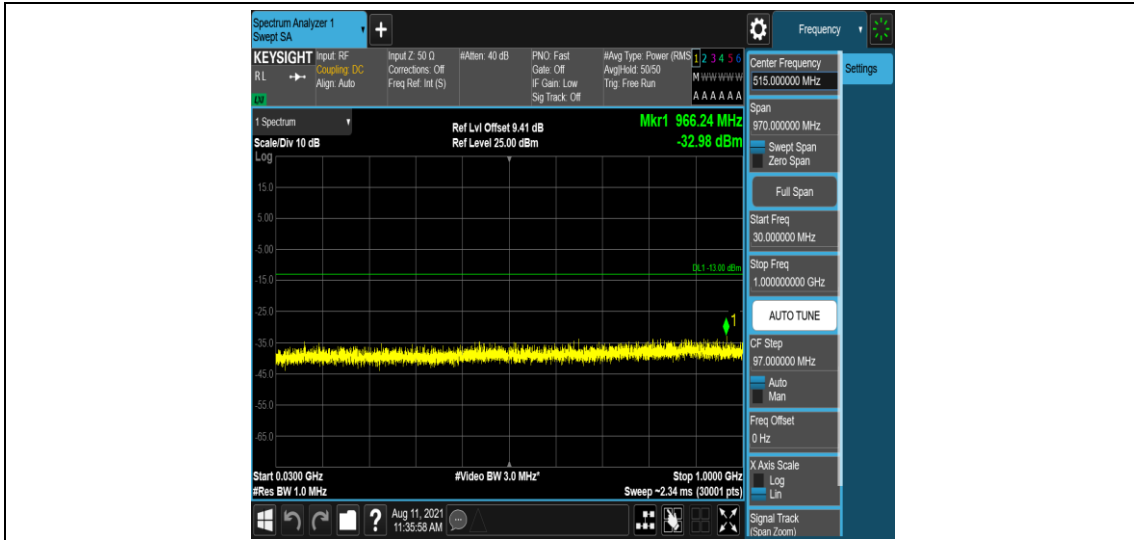

Band25-20MHz-QPSK-26140-1-0-Low-0.15-30--50.7-PASS

Band25-20MHz-QPSK-26140-1-0-Low-30-1000--32.98-PASS