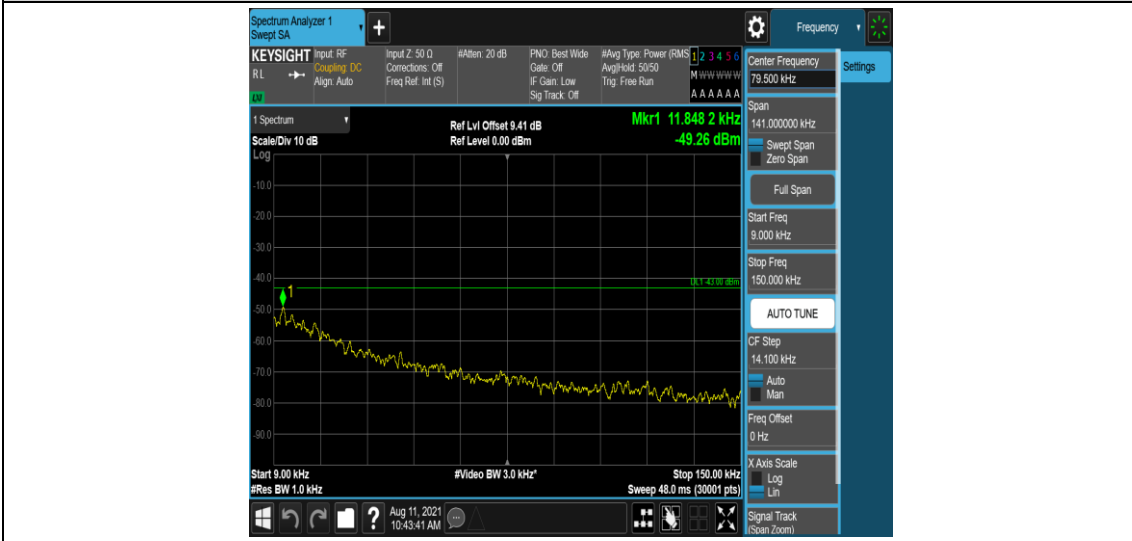

Band25-15MHz-16QAM-26115-1-0-Low-12000-26500--51.44-PASS

Band25-15MHz-16QAM-26365-1-0-Low-0.009-0.15--49.26-PASS