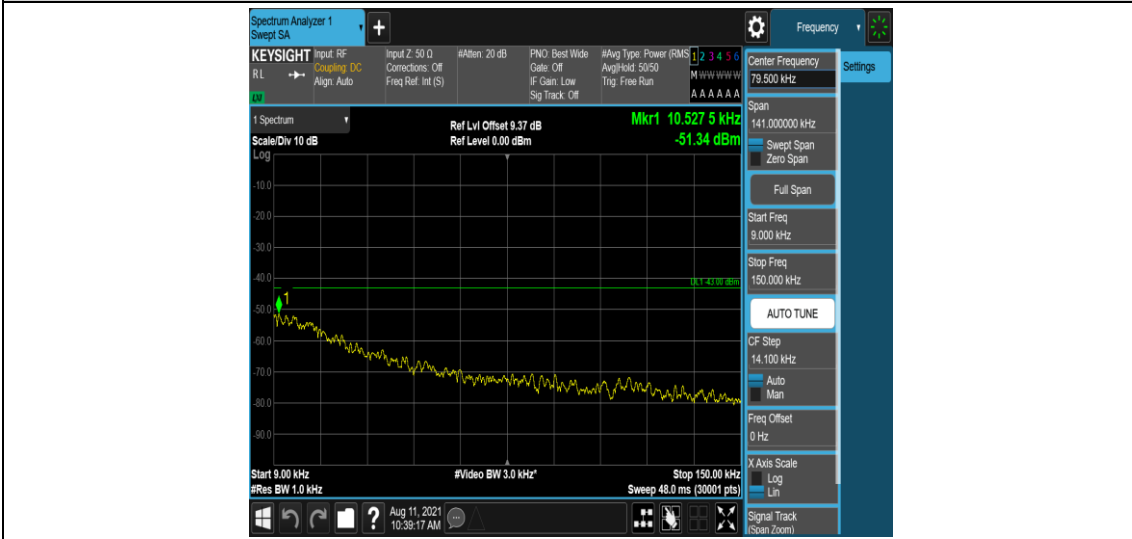

Band25-10MHz-16QAM-26640-1-0-High-12000-26500--51.23-PASS

Band25-15MHz-QPSK-26115-1-0-Low-0.009-0.15--51.34-PASS