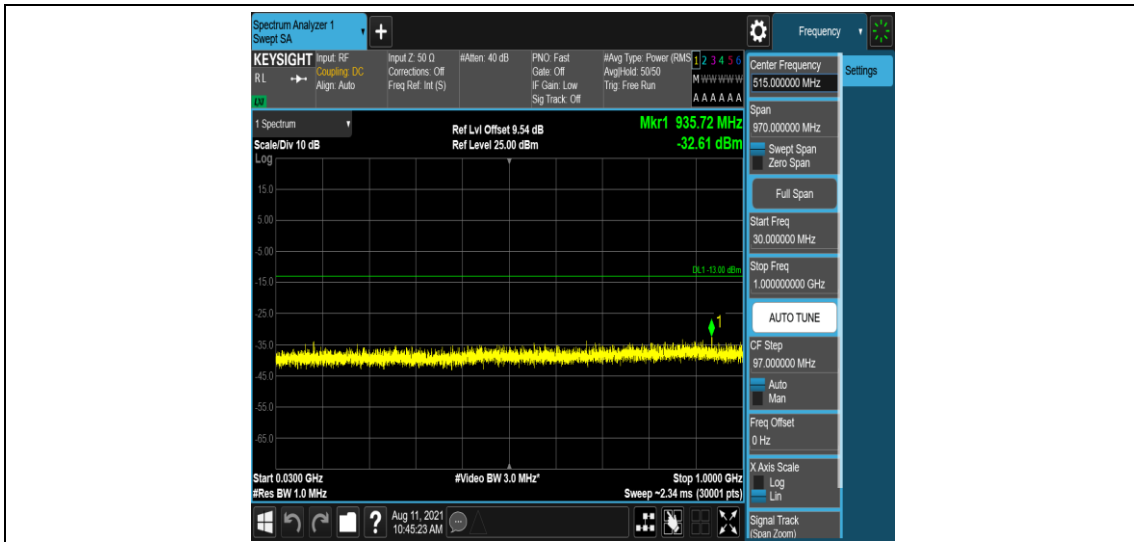

Band25-15MHz-QPSK-26615-1-0-High-0.15-30--49.76-PASS

Band25-15MHz-QPSK-26615-1-0-High-30-1000--32.61-PASS