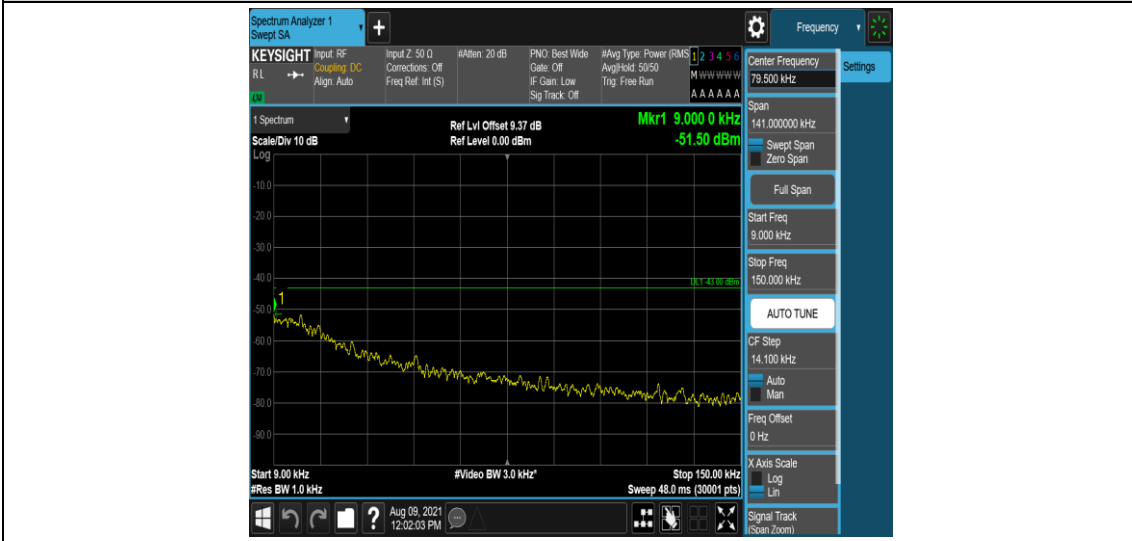

Band25-5MHz-QPSK-26665-1-0-High-12000-26500--50.64-PASS

Band25-5MHz-16QAM-26065-1-0-Low-0.009-0.15--51.5-PASS