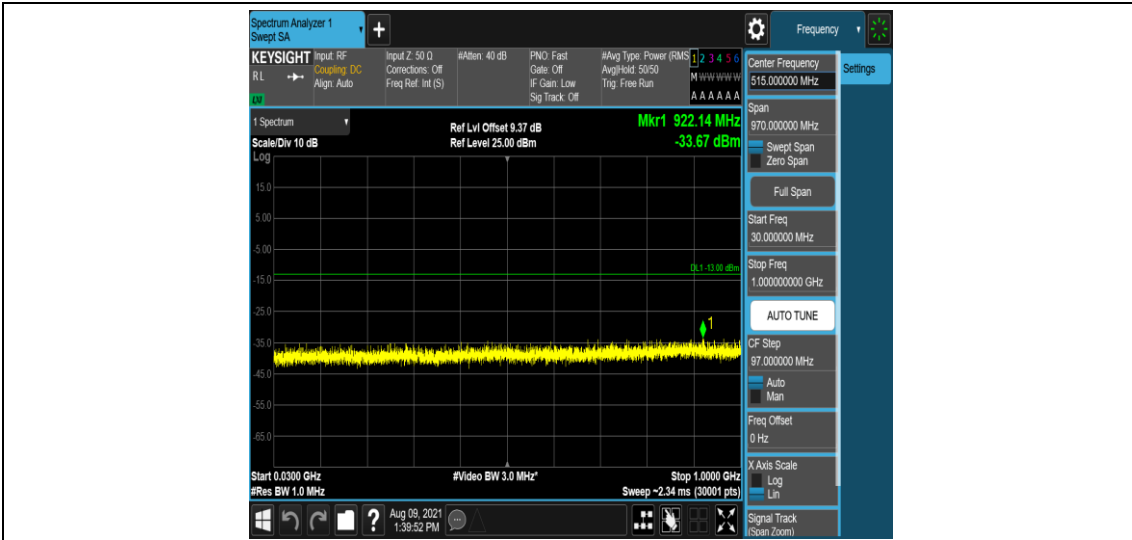

Band25-10MHz-16QAM-26090-1-0-Low-0.15-30--50.27-PASS

Band25-10MHz-16QAM-26090-1-0-Low-30-1000--33.67-PASS