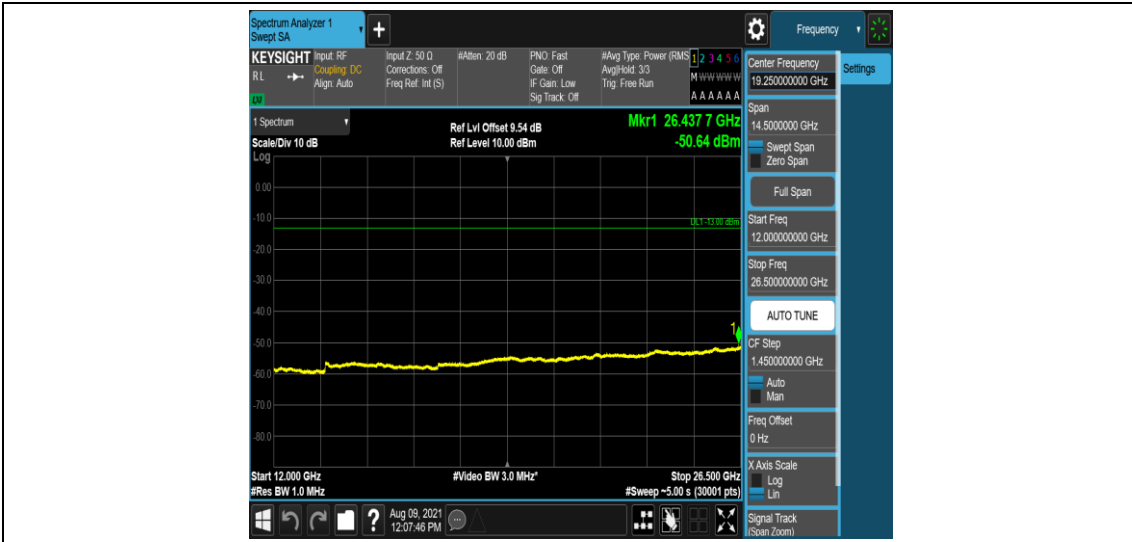

Band25-5MHz-QPSK-26365-1-0-Low-12000-26500--51.22-PASS

Band25-5MHz-QPSK-26665-1-0-High-0.009-0.15--50.13-PASS

Band25-5MHz-QPSK-26665-1-0-High-0.15-30--49.72-PASS

Band25-5MHz-QPSK-26665-1-0-High-30-1000--32.84-PASS

Band25-5MHz-QPSK-26665-1-0-High-1000-5000--35.51-PASS

Band25-5MHz-QPSK-26665-1-0-High-5000-12000--56.61-PASS

Band25-5MHz-QPSK-26665-1-0-High-12000-26500--50.64-PASS

Band25-5MHz-16QAM-26065-1-0-Low-0.009-0.15--51.5-PASS