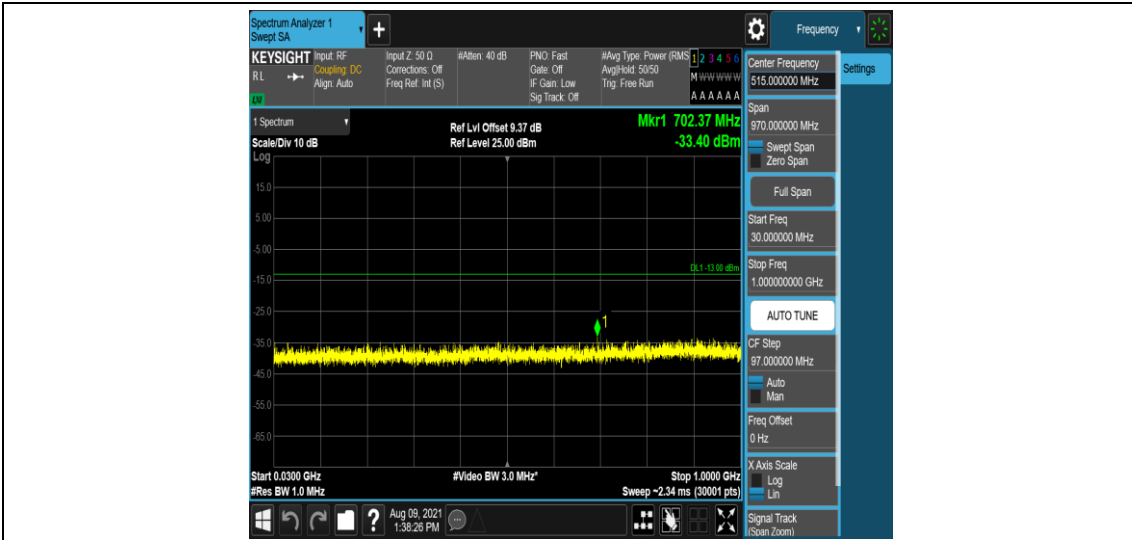

Band25-10MHz-QPSK-26090-1-0-Low-0.15-30--51.32-PASS

Band25-10MHz-QPSK-26090-1-0-Low-30-1000--33.4-PASS