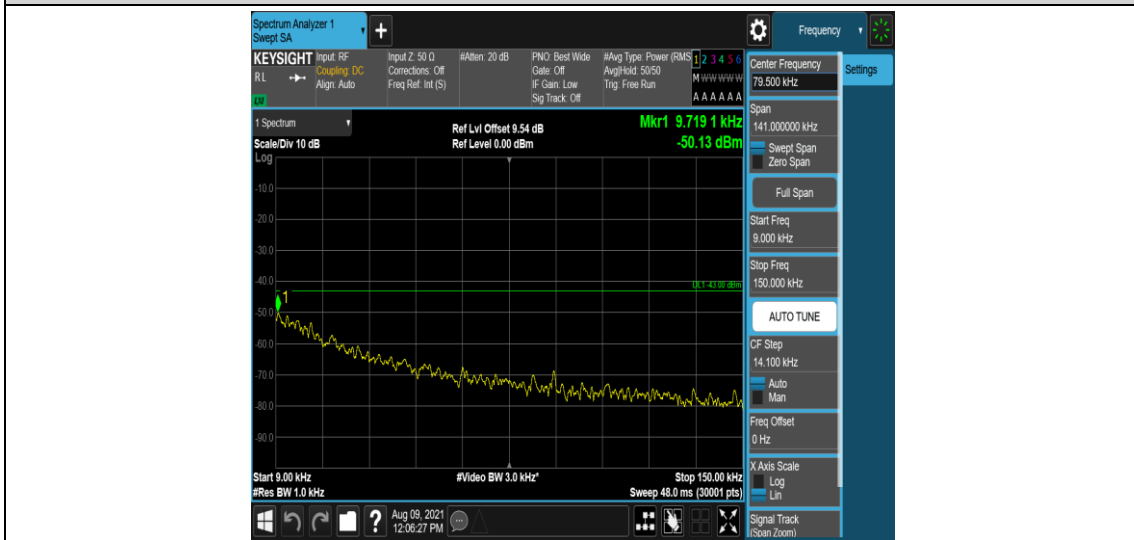

Band25-5MHz-QPSK-26365-1-0-Low-12000-26500--51.22-PASS

Band25-5MHz-QPSK-26665-1-0-High-0.009-0.15--50.13-PASS