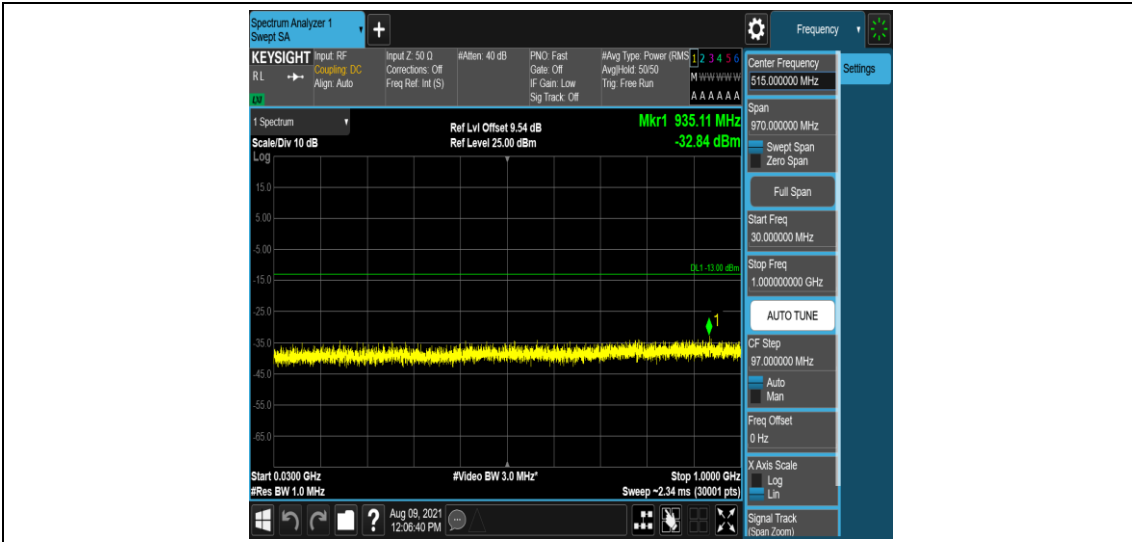

Band25-5MHz-QPSK-26665-1-0-High-0.15-30--49.72-PASS

Band25-5MHz-QPSK-26665-1-0-High-30-1000--32.84-PASS