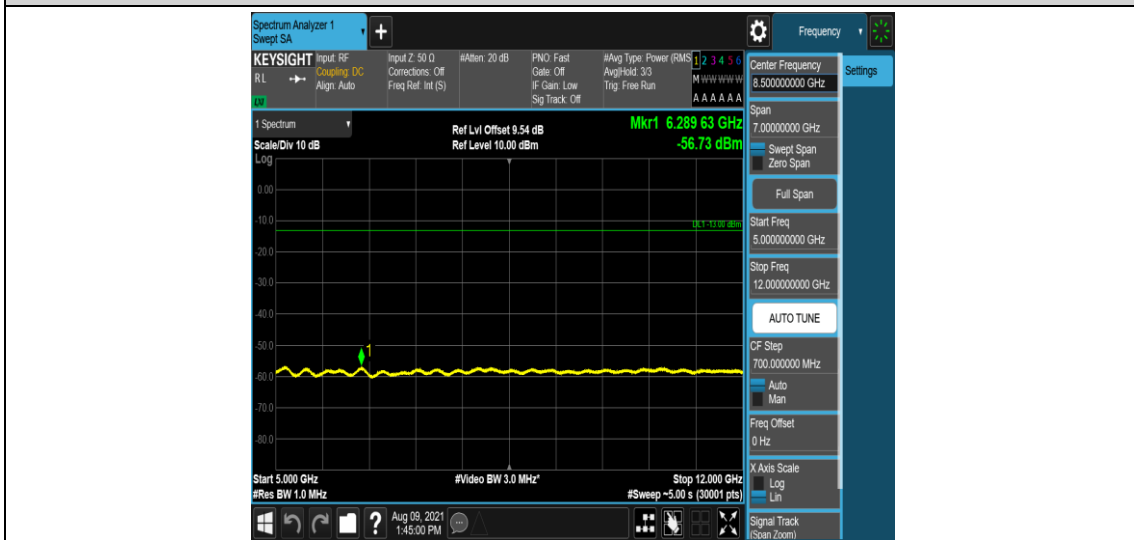

Band25-10MHz-QPSK-26640-1-0-High-1000-5000--35.58-PASS

Band25-10MHz-QPSK-26640-1-0-High-5000-12000--56.73-PASS