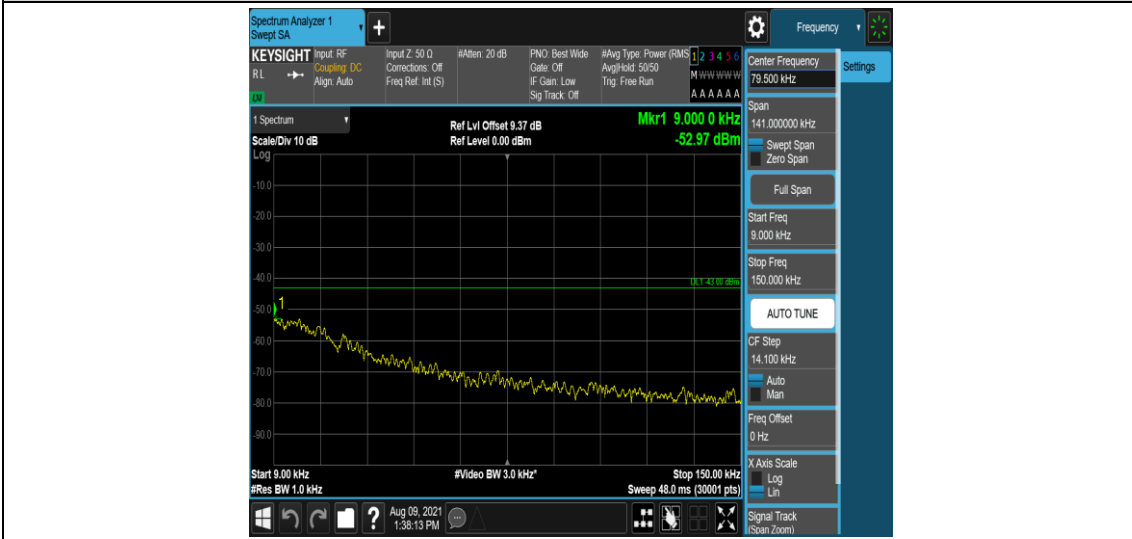

Band25-5MHz-16QAM-26665-1-0-High-12000-26500--51.12-PASS

Band25-10MHz-QPSK-26090-1-0-Low-0.009-0.15--52.97-PASS