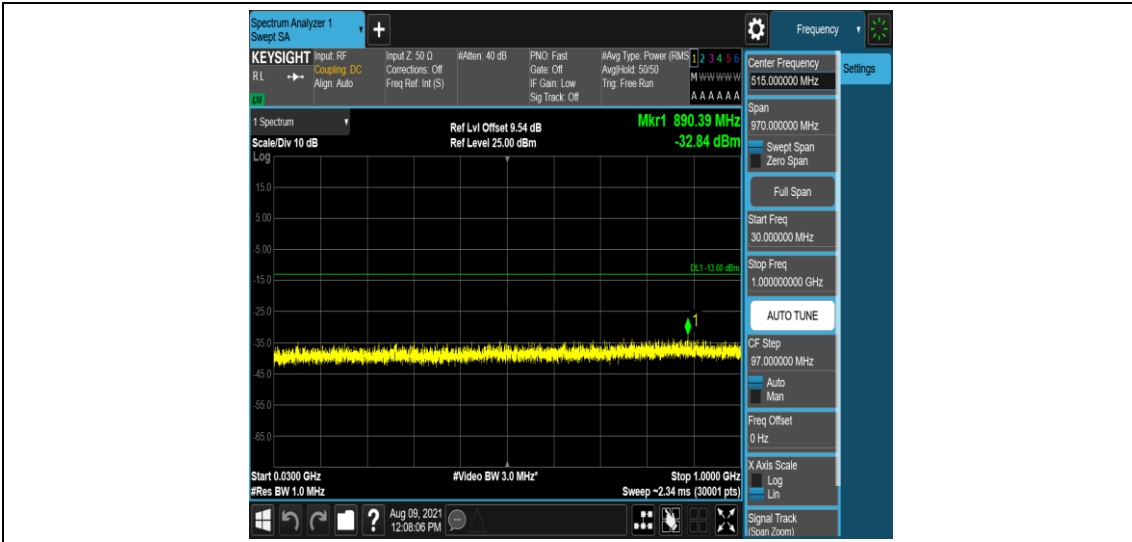

Band25-5MHz-16QAM-26665-1-0-High-0.15-30--49.88-PASS

Band25-5MHz-16QAM-26665-1-0-High-30-1000--32.84-PASS