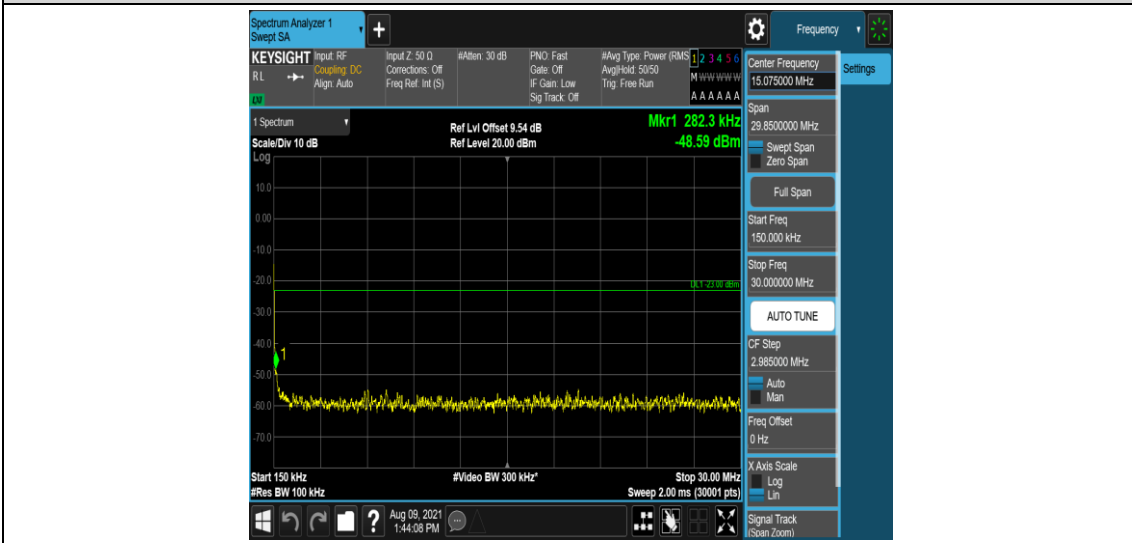

Band25-10MHz-QPSK-26640-1-0-High-0.009-0.15--50.42-PASS

Band25-10MHz-QPSK-26640-1-0-High-0.15-30--48.59-PASS