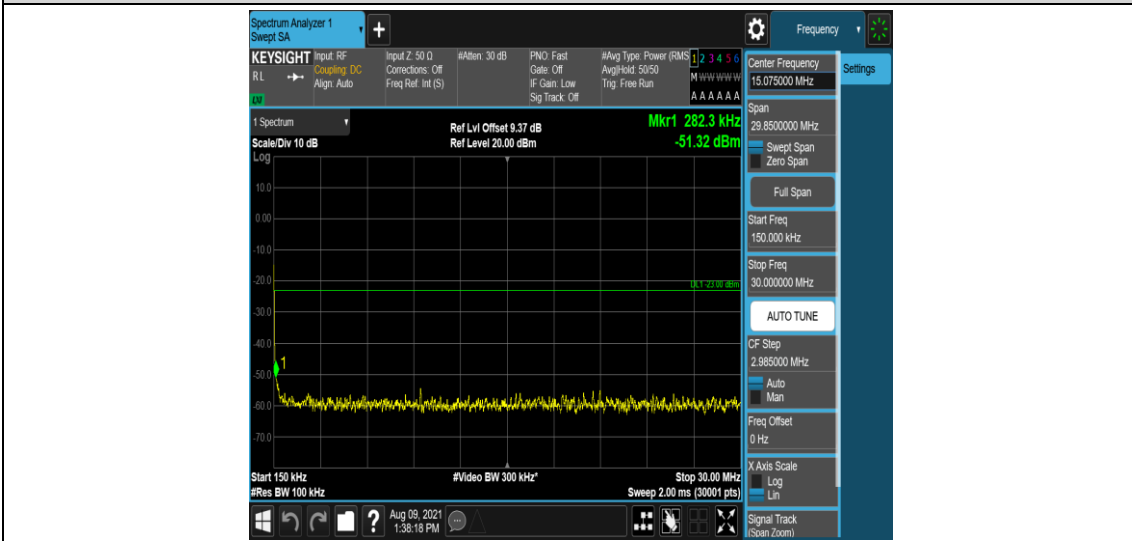

Band25-10MHz-QPSK-26090-1-0-Low-0.009-0.15--52.97-PASS

Band25-10MHz-QPSK-26090-1-0-Low-0.15-30--51.32-PASS