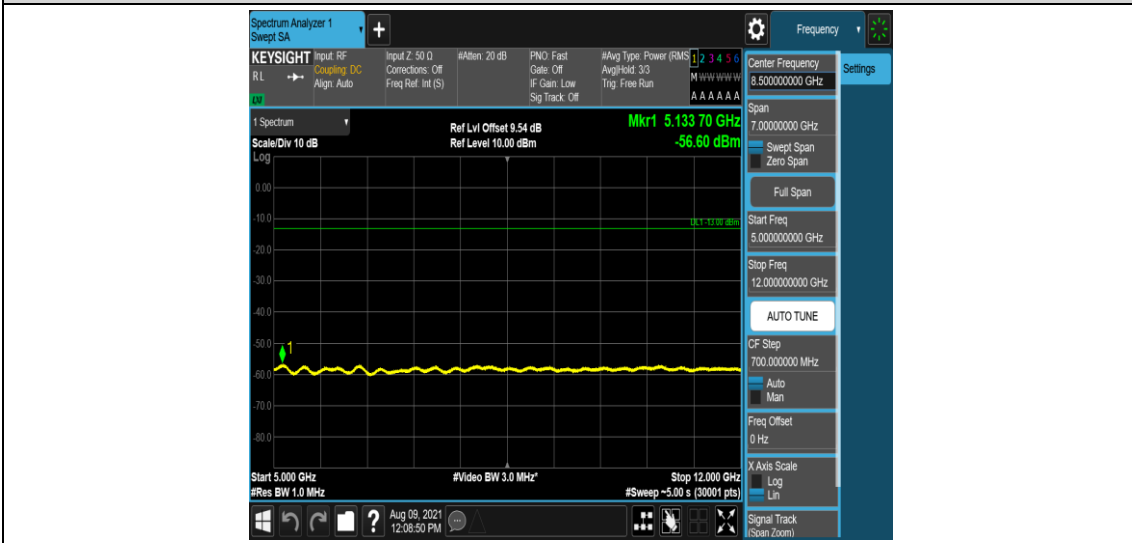

Band25-5MHz-16QAM-26665-1-0-High-1000-5000--35.35-PASS

Band25-5MHz-16QAM-26665-1-0-High-5000-12000--56.6-PASS