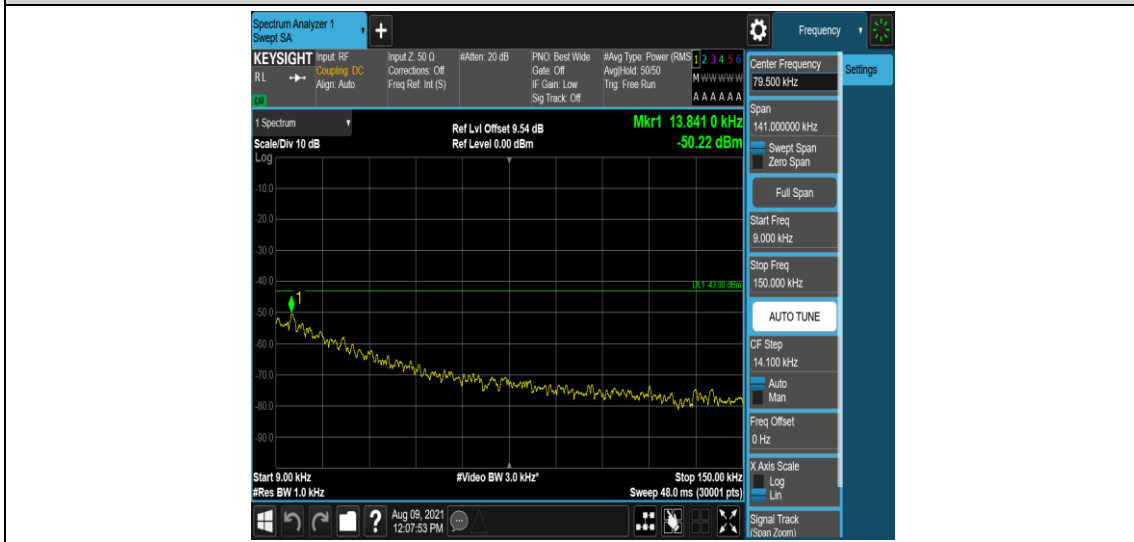

Band25-5MHz-16QAM-26365-1-0-Low-12000-26500--51.35-PASS

Band25-5MHz-16QAM-26665-1-0-High-0.009-0.15--50.22-PASS