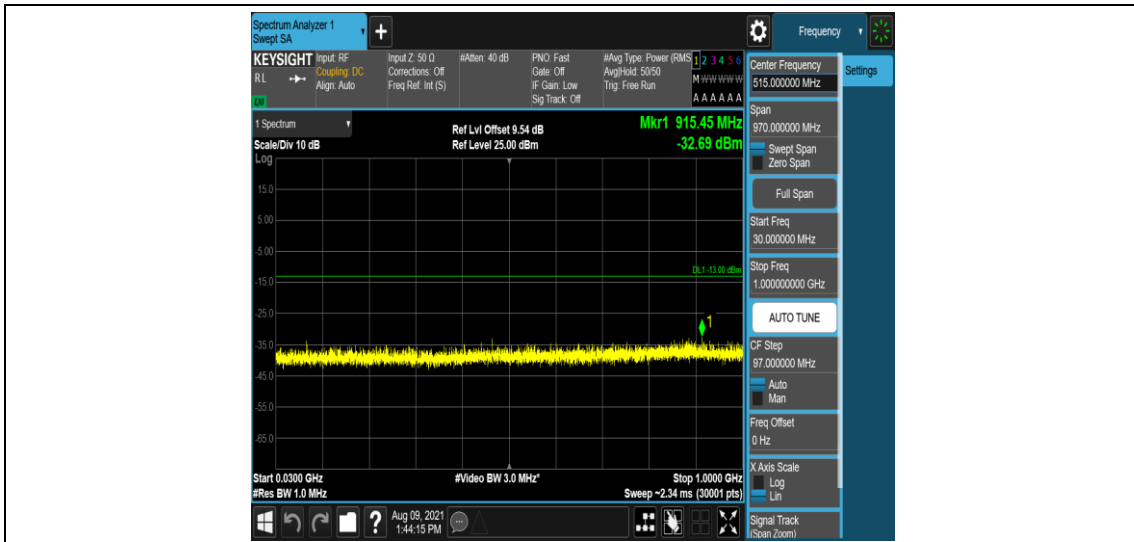

Band25-10MHz-QPSK-26640-1-0-High-0.15-30--48.59-PASS

Band25-10MHz-QPSK-26640-1-0-High-30-1000--32.69-PASS