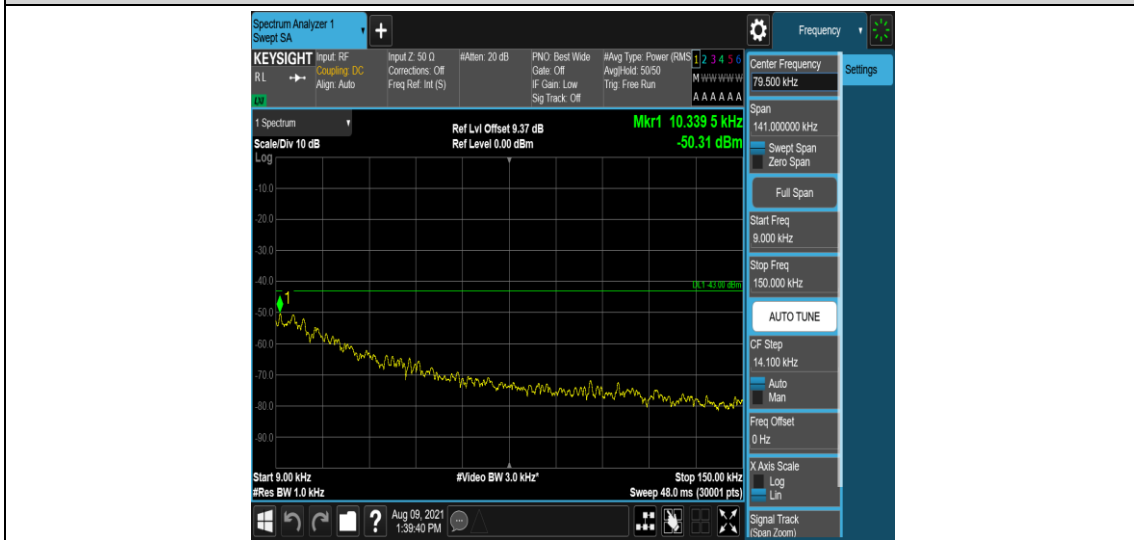

Band25-10MHz-QPSK-26640-1-0-High-12000-26500--51.14-PASS

Band25-10MHz-16QAM-26090-1-0-Low-0.009-0.15--50.31-PASS