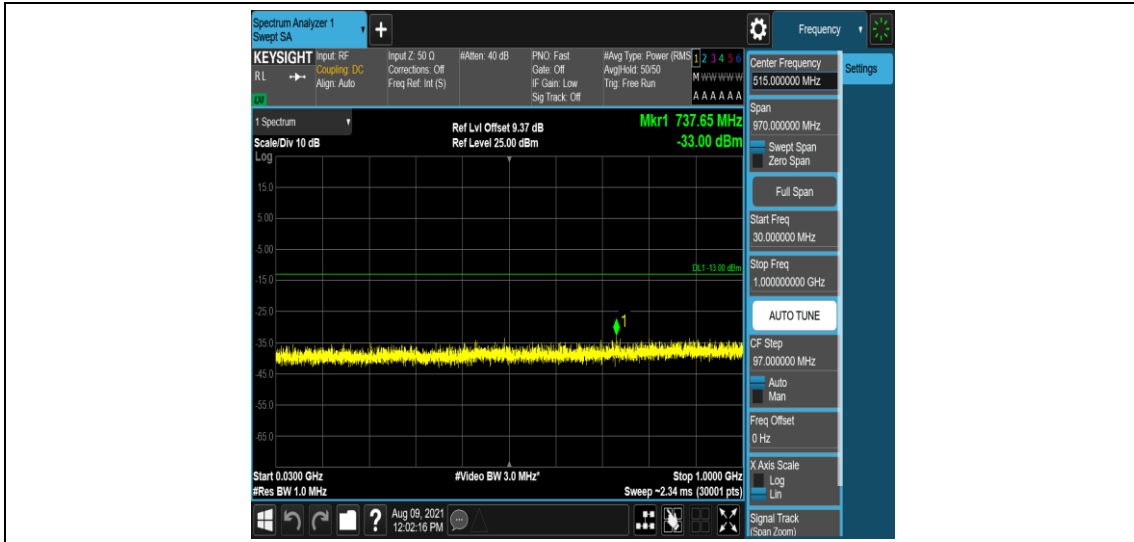

Band25-5MHz-16QAM-26065-1-0-Low-0.15-30--48.46-PASS

Band25-5MHz-16QAM-26065-1-0-Low-30-1000--33-PASS