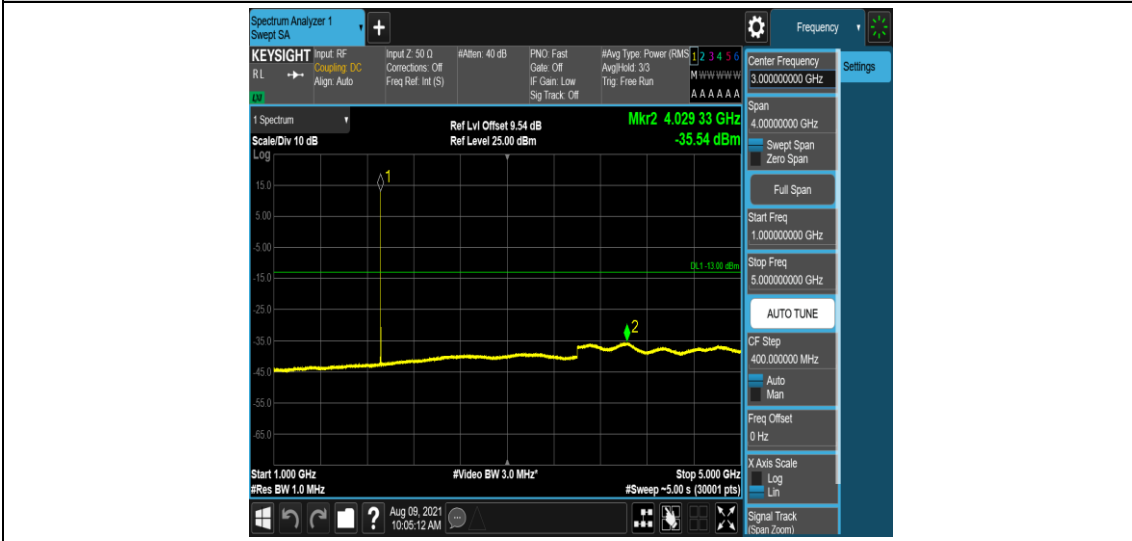

Band25-1.4MHz-QPSK-26365-1-0-Low-12000-26500--51.45-PASS

Band25-1.4MHz-QPSK-26683-1-0-High-0.009-0.15--52.55-PASS

Band25-1.4MHz-QPSK-26683-1-0-High-0.15-30--51.78-PASS

Band25-1.4MHz-QPSK-26683-1-0-High-30-1000--33.1-PASS

Band25-1.4MHz-QPSK-26683-1-0-High-1000-5000--35.54-PASS

Band25-1.4MHz-QPSK-26683-1-0-High-5000-12000--56.59-PASS

Band25-1.4MHz-QPSK-26683-1-0-High-12000-26500--51.43-PASS

Band25-1.4MHz-16QAM-26047-1-0-Low-0.009-0.15--51.67-PASS