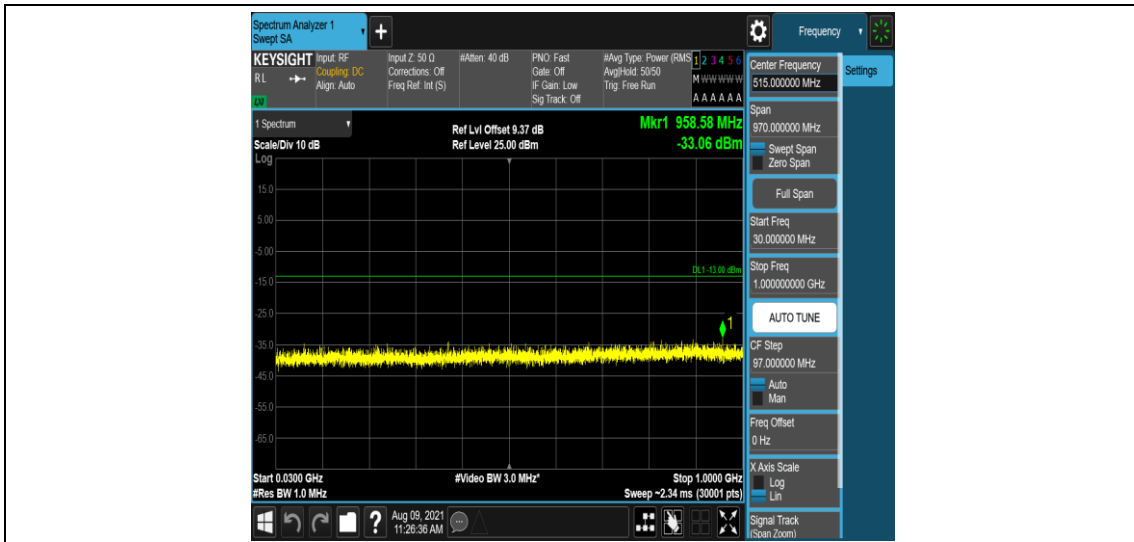

Band25-3MHz-QPSK-26055-1-0-Low-0.15-30--51.06-PASS

Band25-3MHz-QPSK-26055-1-0-Low-30-1000--33.06-PASS