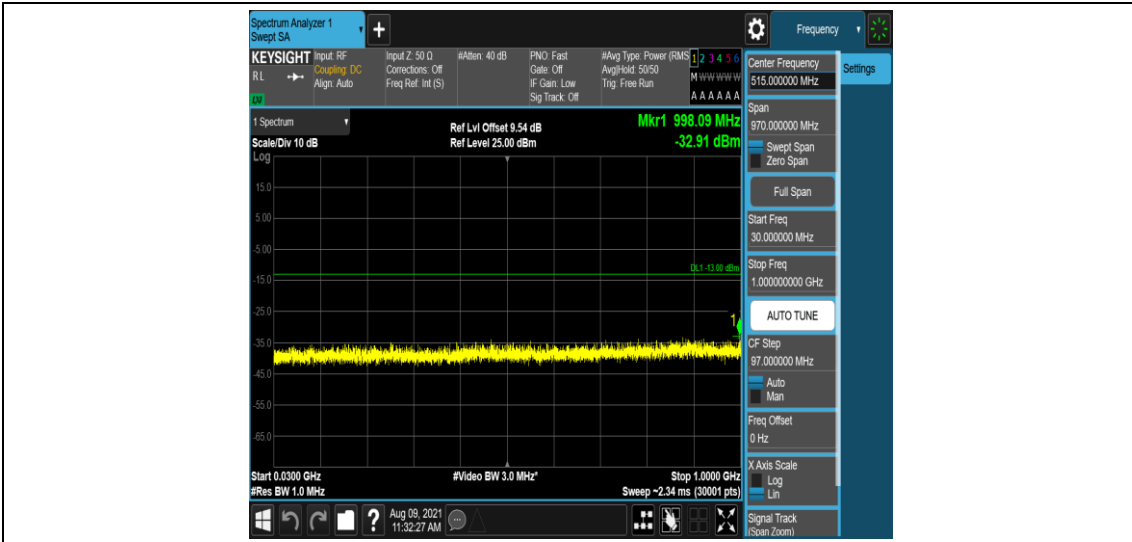

Band25-3MHz-QPSK-26675-1-0-High-0.15-30--51.17-PASS

Band25-3MHz-QPSK-26675-1-0-High-30-1000--32.91-PASS