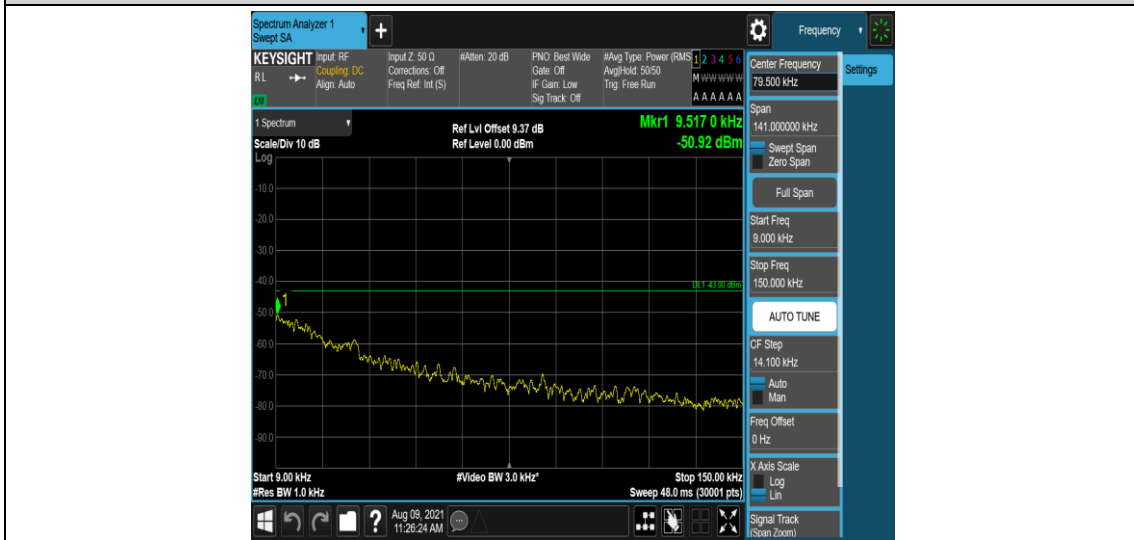

Band25-1.4MHz-16QAM-26683-1-0-High-12000-26500--51.35-PASS

Band25-3MHz-QPSK-26055-1-0-Low-0.009-0.15--50.92-PASS