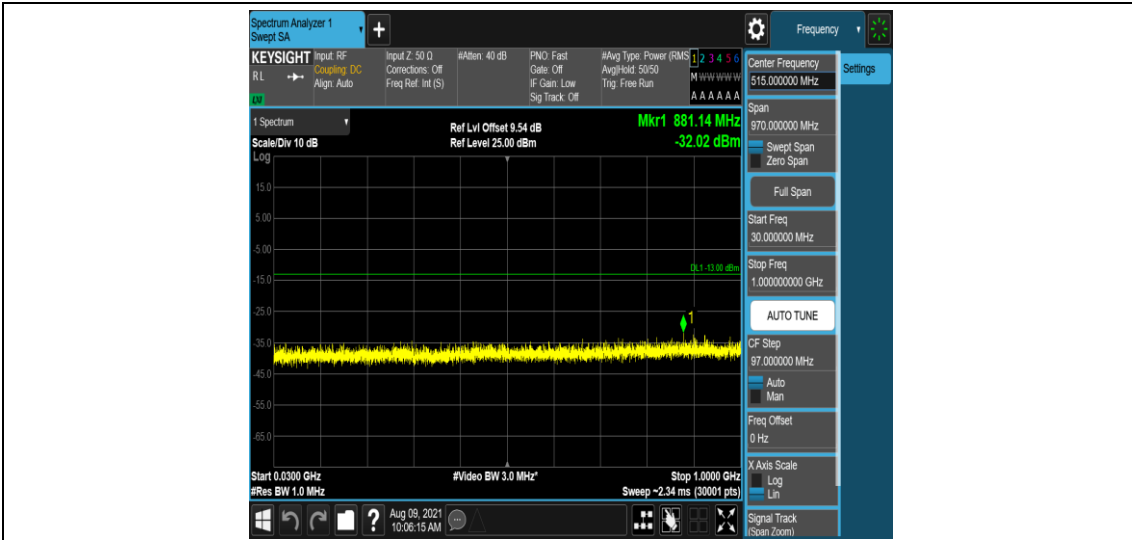

Band25-1.4MHz-16QAM-26683-1-0-High-0.15-30--49.67-PASS

Band25-1.4MHz-16QAM-26683-1-0-High-30-1000--32.02-PASS