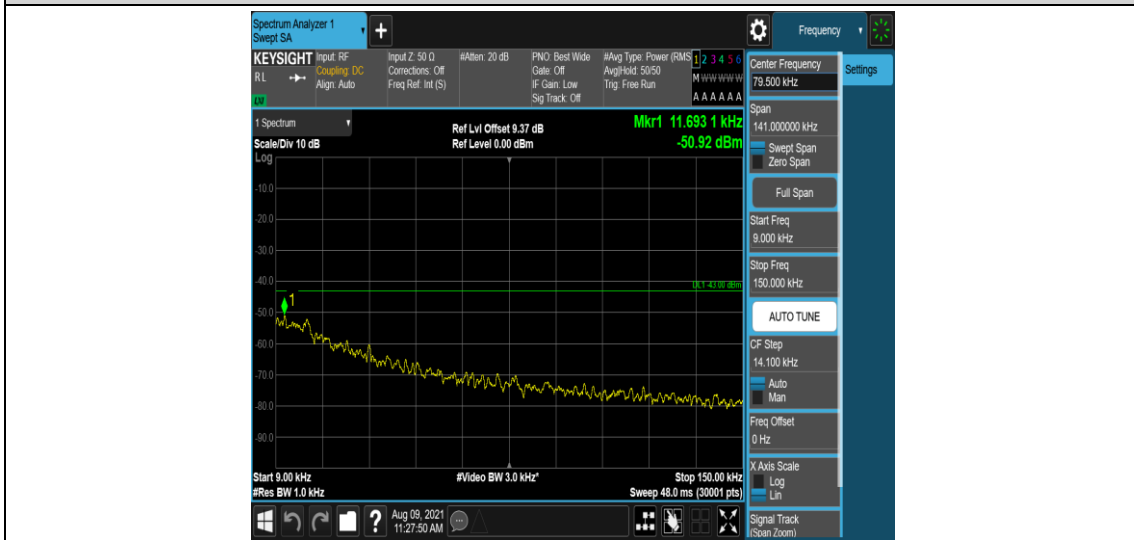

Band25-3MHz-QPSK-26675-1-0-High-12000-26500--51.3-PASS

Band25-3MHz-16QAM-26055-1-0-Low-0.009-0.15--50.93-PASS