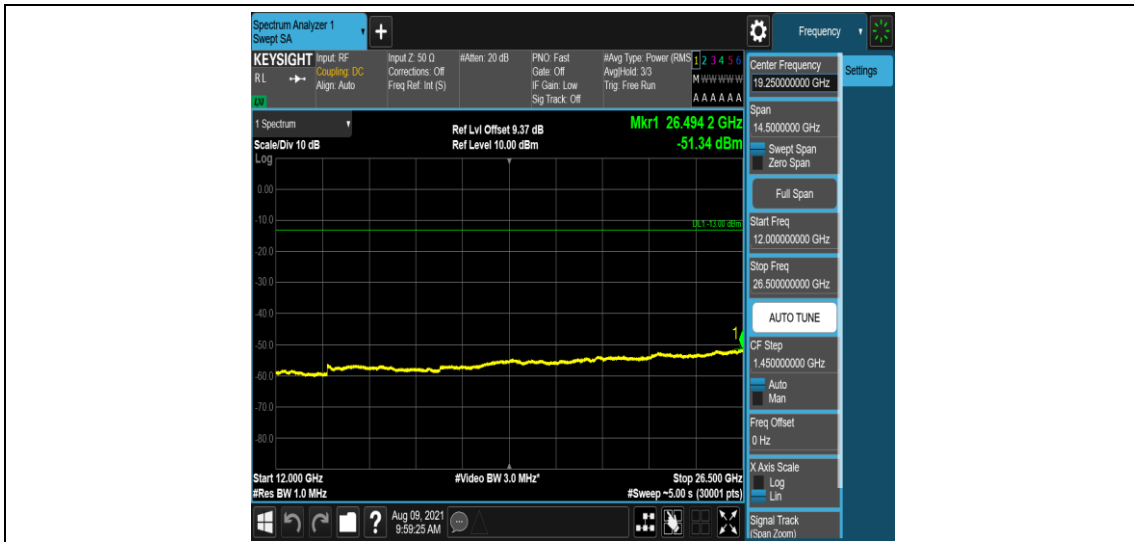

Band25-1.4MHz-QPSK-26683-1-0-High-1000-5000--35.54-PASS

Band25-1.4MHz-QPSK-26683-1-0-High-5000-12000--56.59-PASS

Band25-1.4MHz-QPSK-26683-1-0-High-12000-26500--51.43-PASS

Band25-1.4MHz-16QAM-26047-1-0-Low-0.009-0.15--51.67-PASS

Band25-1.4MHz-16QAM-26047-1-0-Low-0.15-30--49.38-PASS

Band25-1.4MHz-16QAM-26047-1-0-Low-30-1000--33.28-PASS

Band25-1.4MHz-16QAM-26047-1-0-Low-1000-5000--35.61-PASS

Band25-1.4MHz-16QAM-26047-1-0-Low-5000-12000--56.83-PASS

Band25-1.4MHz-16QAM-26047-1-0-Low-12000-26500--51.34-PASS

Band25-1.4MHz-16QAM-26365-1-0-Low-0.009-0.15--51.8-PASS

Band25-1.4MHz-16QAM-26365-1-0-Low-0.15-30--52.34-PASS

Band25-1.4MHz-16QAM-26365-1-0-Low-30-1000--33.6-PASS