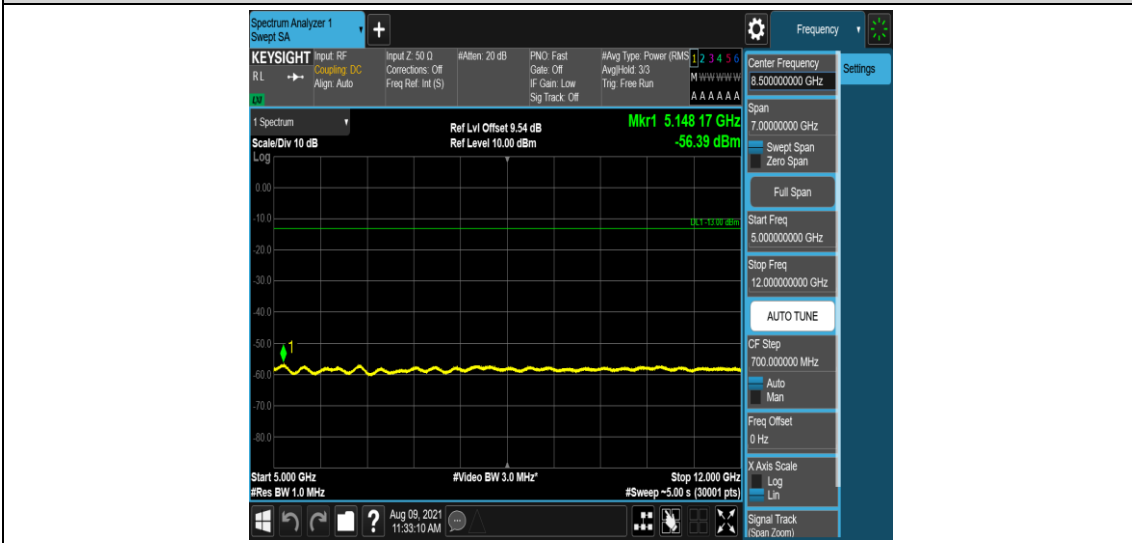

Band25-3MHz-QPSK-26675-1-0-High-1000-5000--35.37-PASS

Band25-3MHz-QPSK-26675-1-0-High-5000-12000--56.39-PASS