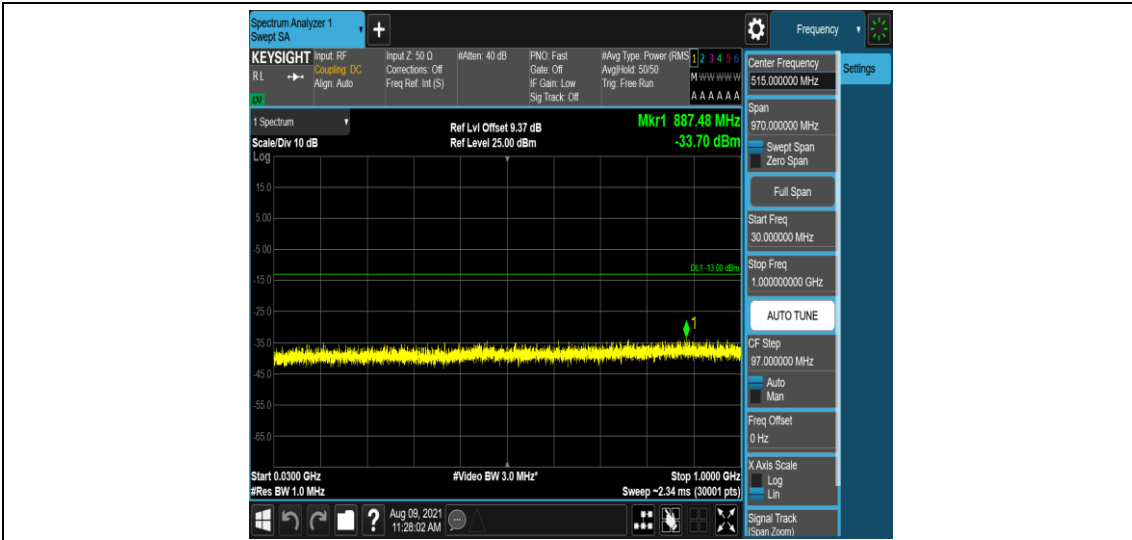

Band25-3MHz-16QAM-26055-1-0-Low-0.15-30--50.91-PASS

Band25-3MHz-16QAM-26055-1-0-Low-30-1000--33.7-PASS