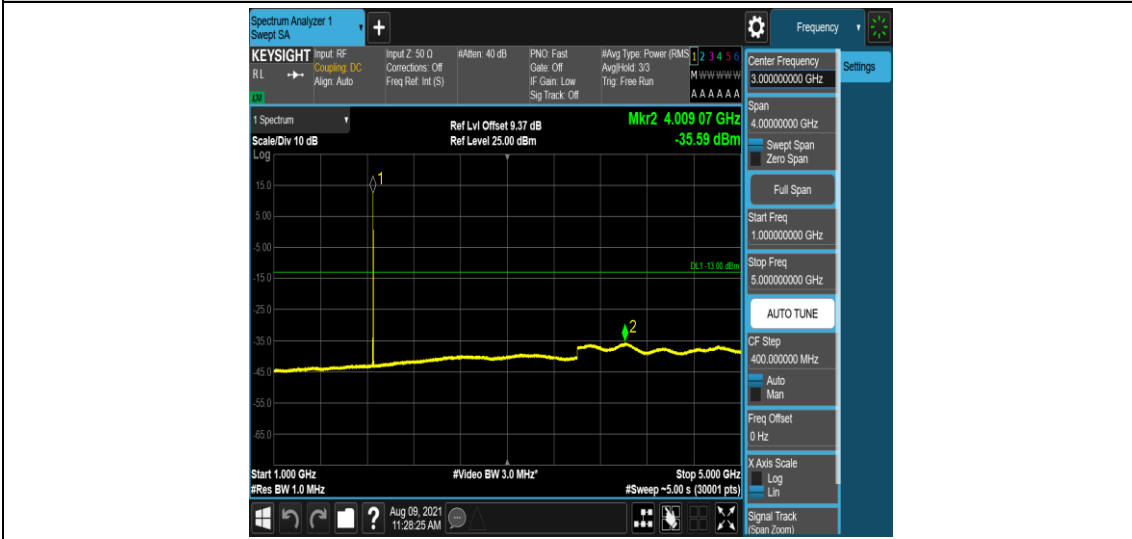

Band25-3MHz-16QAM-26055-1-0-Low-30-1000--33.7-PASS

Band25-3MHz-16QAM-26055-1-0-Low-1000-5000--35.59-PASS