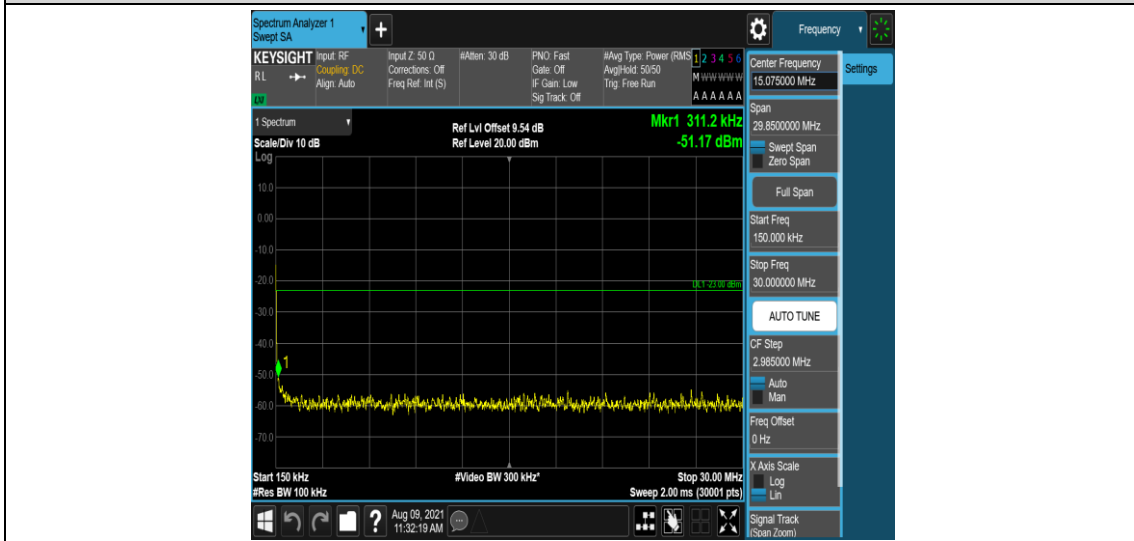

Band25-3MHz-QPSK-26675-1-0-High-0.009-0.15--52.76-PASS

Band25-3MHz-QPSK-26675-1-0-High-0.15-30--51.17-PASS