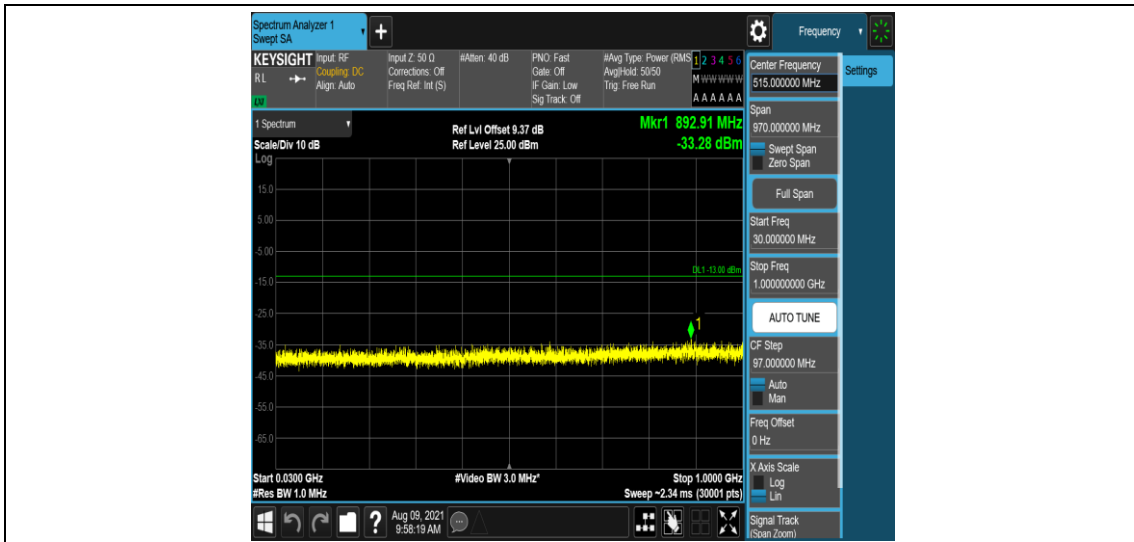

Band25-1.4MHz-16QAM-26047-1-0-Low-0.15-30--49.38-PASS

Band25-1.4MHz-16QAM-26047-1-0-Low-30-1000--33.28-PASS