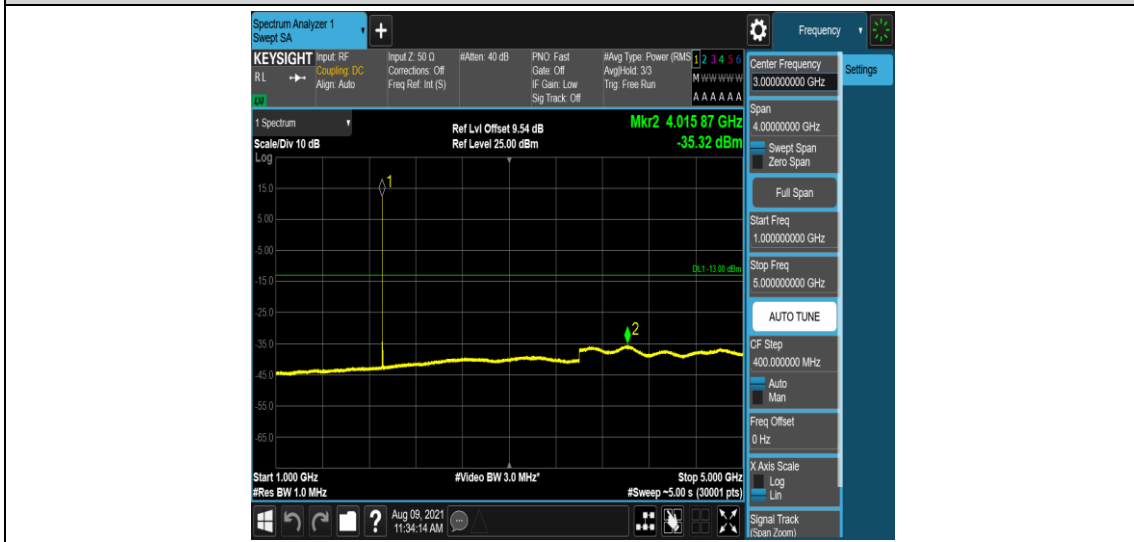

Band25-3MHz-16QAM-26675-1-0-High-30-1000--33.53-PASS

Band25-3MHz-16QAM-26675-1-0-High-1000-5000--35.32-PASS