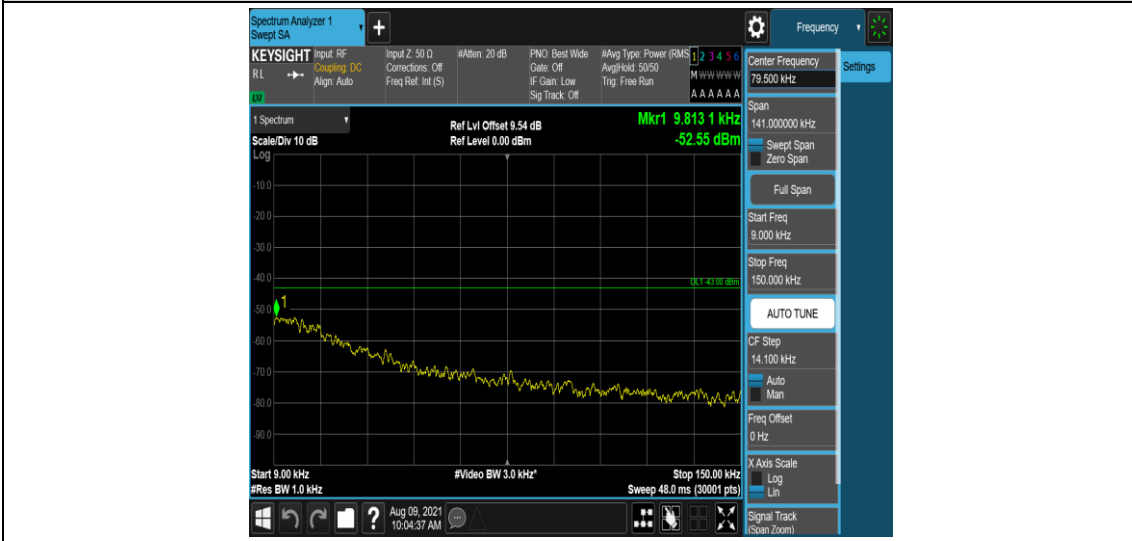

Band25-1.4MHz-QPSK-26365-1-0-Low-12000-26500--51.45-PASS

Band25-1.4MHz-QPSK-26683-1-0-High-0.009-0.15--52.55-PASS

Band25-1.4MHz-QPSK-26683-1-0-High-0.15-30--51.78-PASS

Band25-1.4MHz-QPSK-26683-1-0-High-30-1000--33.1-PASS

Band25-1.4MHz-QPSK-26683-1-0-High-1000-5000--35.54-PASS

Band25-1.4MHz-QPSK-26683-1-0-High-5000-12000--56.59-PASS

Band25-1.4MHz-QPSK-26683-1-0-High-12000-26500--51.43-PASS

Band25-1.4MHz-16QAM-26047-1-0-Low-0.009-0.15--51.67-PASS