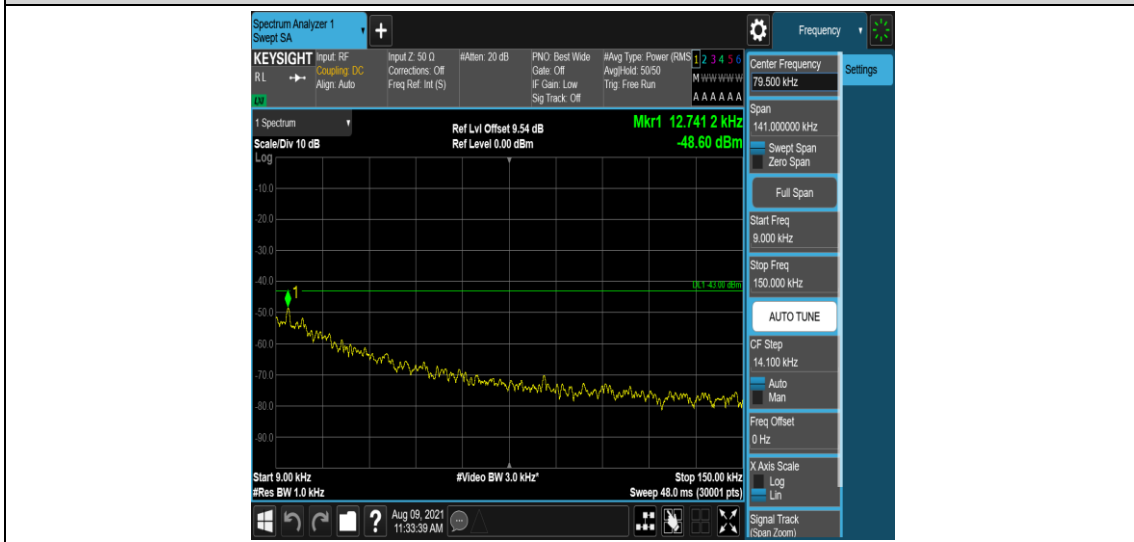

Band25-3MHz-16QAM-26365-1-0-Low-12000-26500--51.27-PASS

Band25-3MHz-16QAM-26675-1-0-High-0.009-0.15--48.6-PASS