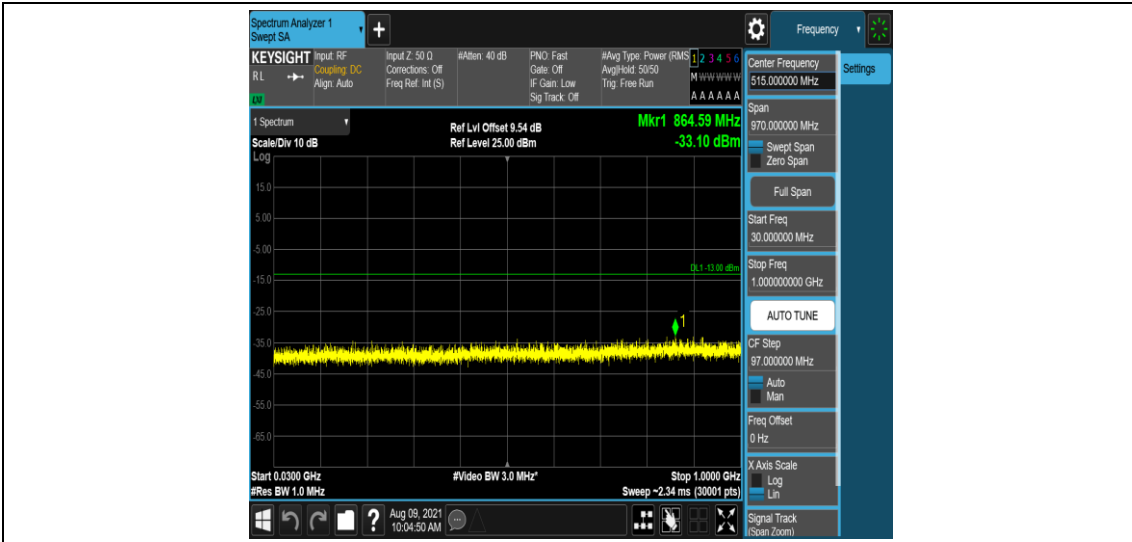

Band25-1.4MHz-QPSK-26365-1-0-Low-12000-26500--51.45-PASS

Band25-1.4MHz-QPSK-26683-1-0-High-0.009-0.15--52.55-PASS

Band25-1.4MHz-QPSK-26683-1-0-High-0.15-30--51.78-PASS

Band25-1.4MHz-QPSK-26683-1-0-High-30-1000--33.1-PASS

Band25-1.4MHz-QPSK-26683-1-0-High-1000-5000--35.54-PASS

Band25-1.4MHz-QPSK-26683-1-0-High-5000-12000--56.59-PASS

Band25-1.4MHz-QPSK-26683-1-0-High-12000-26500--51.43-PASS

Band25-1.4MHz-16QAM-26047-1-0-Low-0.009-0.15--51.67-PASS