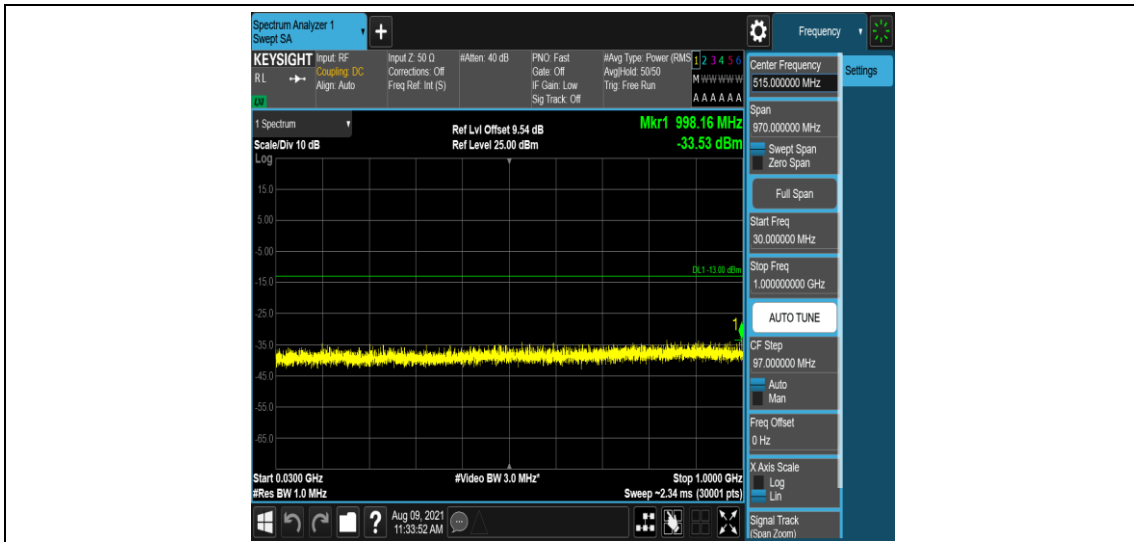

Band25-3MHz-16QAM-26675-1-0-High-0.15-30--50.61-PASS

Band25-3MHz-16QAM-26675-1-0-High-30-1000--33.53-PASS