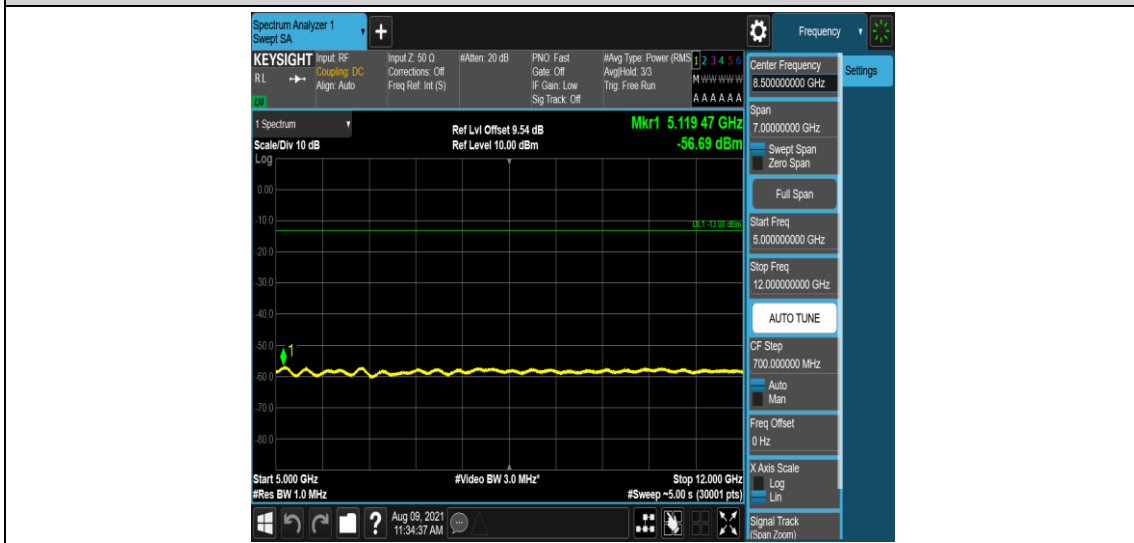

Band25-3MHz-16QAM-26675-1-0-High-1000-5000--35.32-PASS

Band25-3MHz-16QAM-26675-1-0-High-5000-12000--56.69-PASS