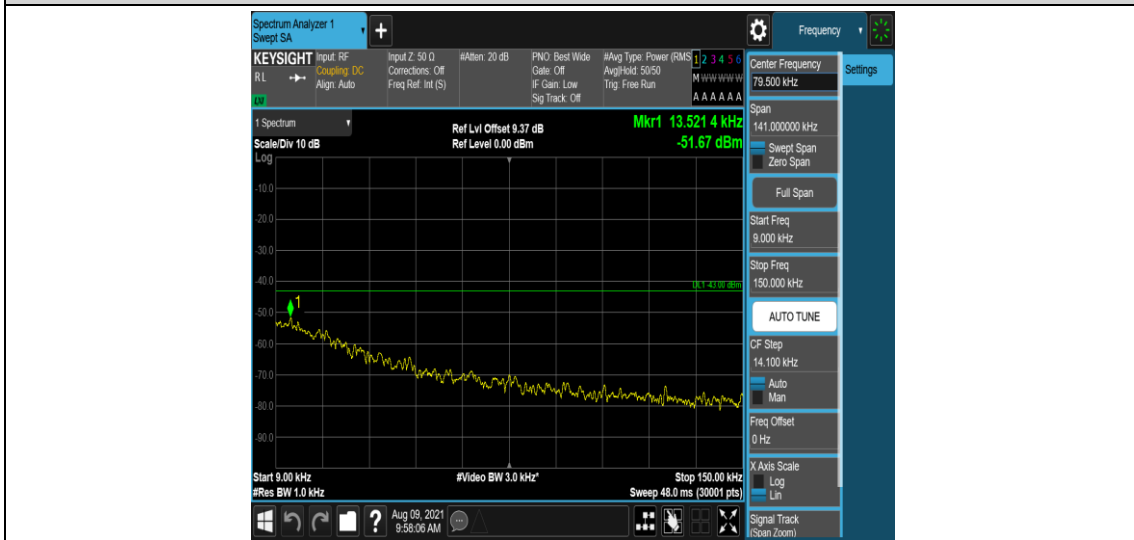

Band25-1.4MHz-QPSK-26365-1-0-Low-12000-26500--51.45-PASS

Band25-1.4MHz-QPSK-26683-1-0-High-0.009-0.15--52.55-PASS

Band25-1.4MHz-QPSK-26683-1-0-High-0.15-30--51.78-PASS

Band25-1.4MHz-QPSK-26683-1-0-High-30-1000--33.1-PASS

Band25-1.4MHz-QPSK-26683-1-0-High-1000-5000--35.54-PASS

Band25-1.4MHz-QPSK-26683-1-0-High-5000-12000--56.59-PASS

Band25-1.4MHz-QPSK-26683-1-0-High-12000-26500--51.43-PASS

Band25-1.4MHz-16QAM-26047-1-0-Low-0.009-0.15--51.67-PASS