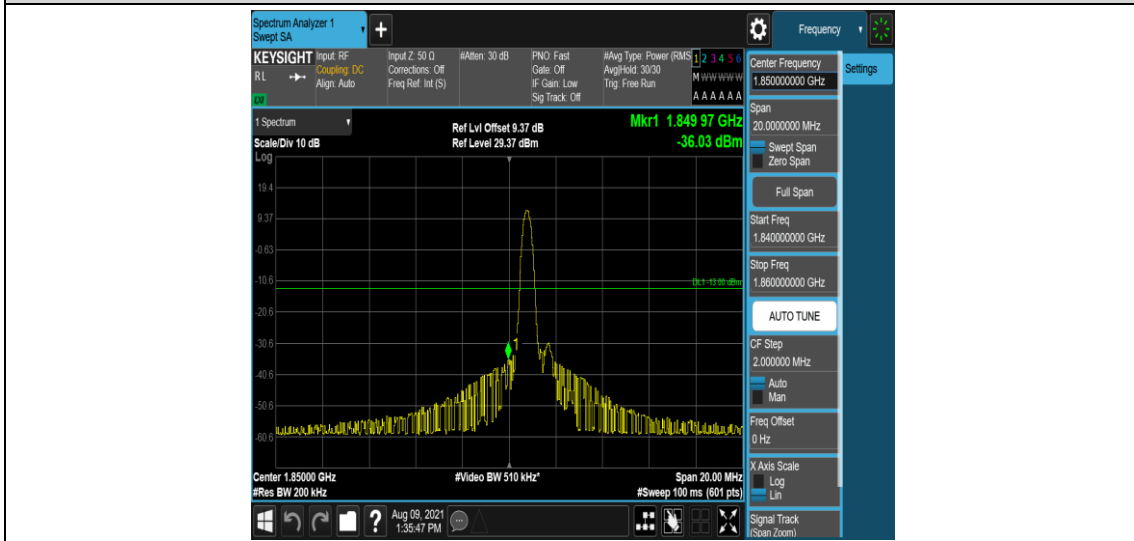

Band25-10MHz-QPSK-26640-6-0-High--31.99-PASS