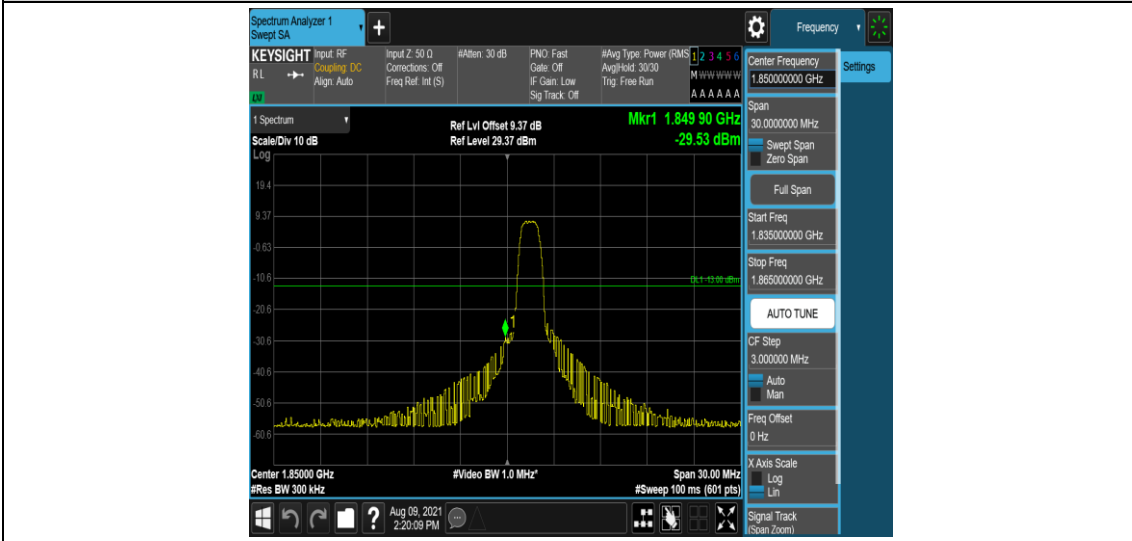

Band25-15MHz-QPSK-26115-1-0-Low--32.85-PASS