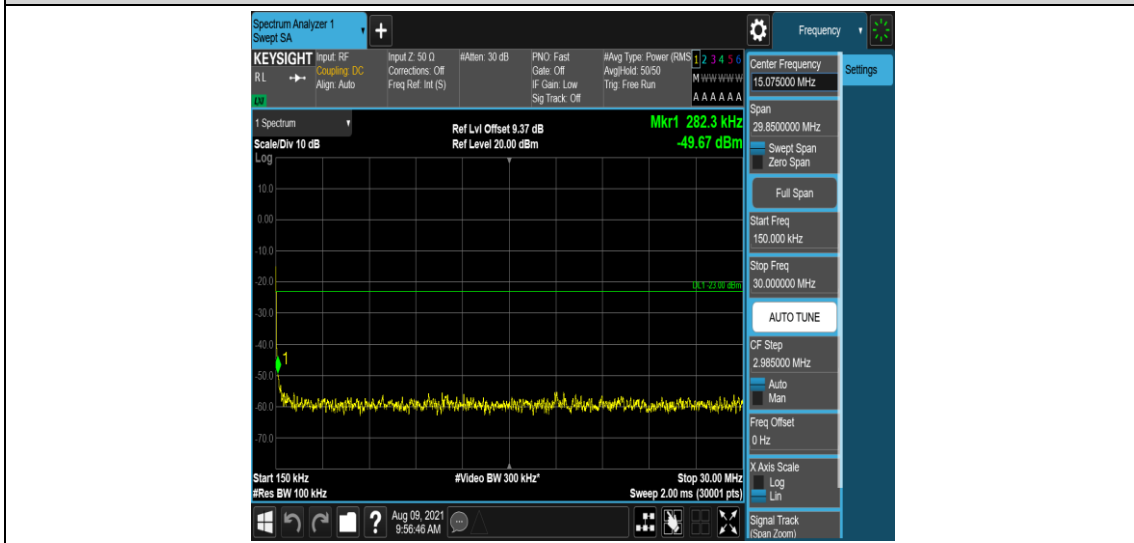

Band25-1.4MHz-QPSK-26047-1-0-Low-0.009-0.15--51.28-PASS