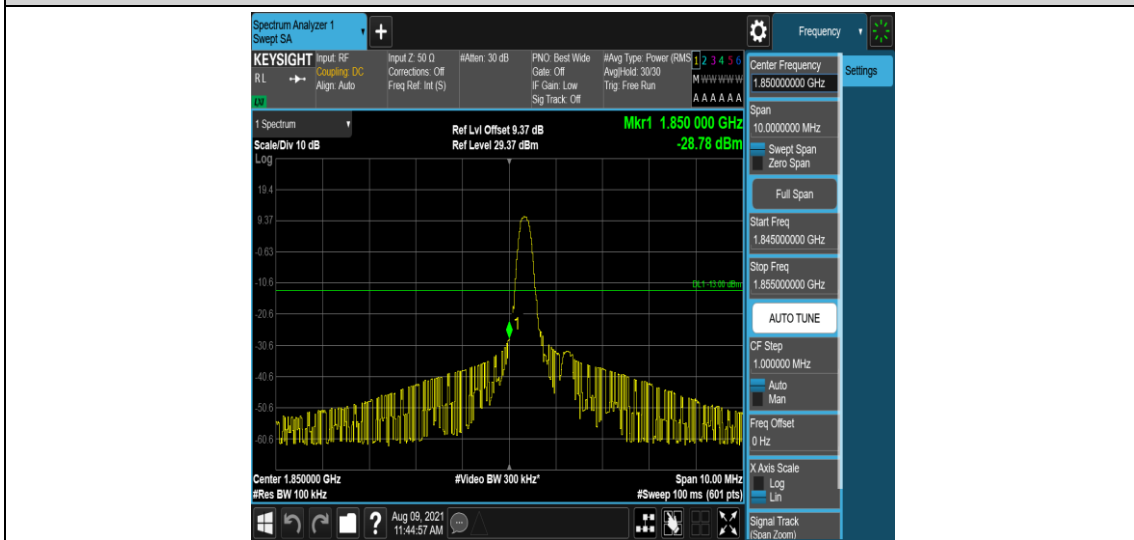

Band25-3MHz-QPSK-26675-6-0-High--33.65-PASS

Band25-3MHz-16QAM-26055-1-0-Low--29.08-PASS

Band25-3MHz-16QAM-26055-6-0-Low--36.09-PASS

Band25-3MHz-16QAM-26675-1-0-High--35.98-PASS

Band25-3MHz-16QAM-26675-6-0-High--33.16-PASS