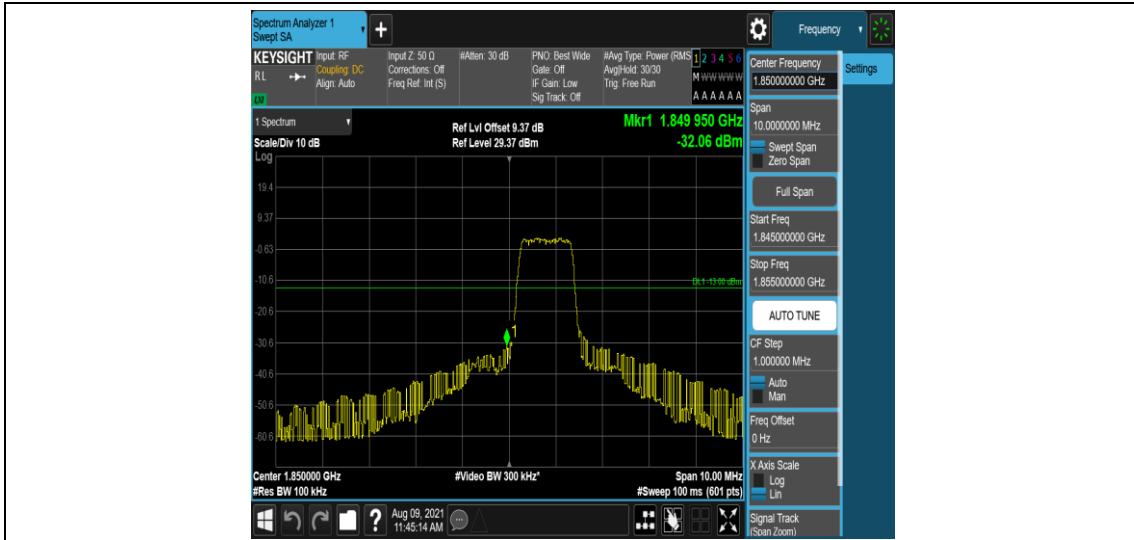

Band25-3MHz-QPSK-26675-6-0-High--33.65-PASS

Band25-3MHz-16QAM-26055-1-0-Low--29.08-PASS

Band25-3MHz-16QAM-26055-6-0-Low--36.09-PASS

Band25-3MHz-16QAM-26675-1-0-High--35.98-PASS

Band25-3MHz-16QAM-26675-6-0-High--33.16-PASS

Band25-5MHz-QPSK-26065-1-0-Low--28.78-PASS

Band25-5MHz-QPSK-26065-6-0-Low--32.06-PASS

Band25-5MHz-QPSK-26665-1-0-High--36.47-PASS

Band25-5MHz-QPSK-26665-6-0-High--31.65-PASS

Band25-5MHz-16QAM-26065-1-0-Low--30.34-PASS