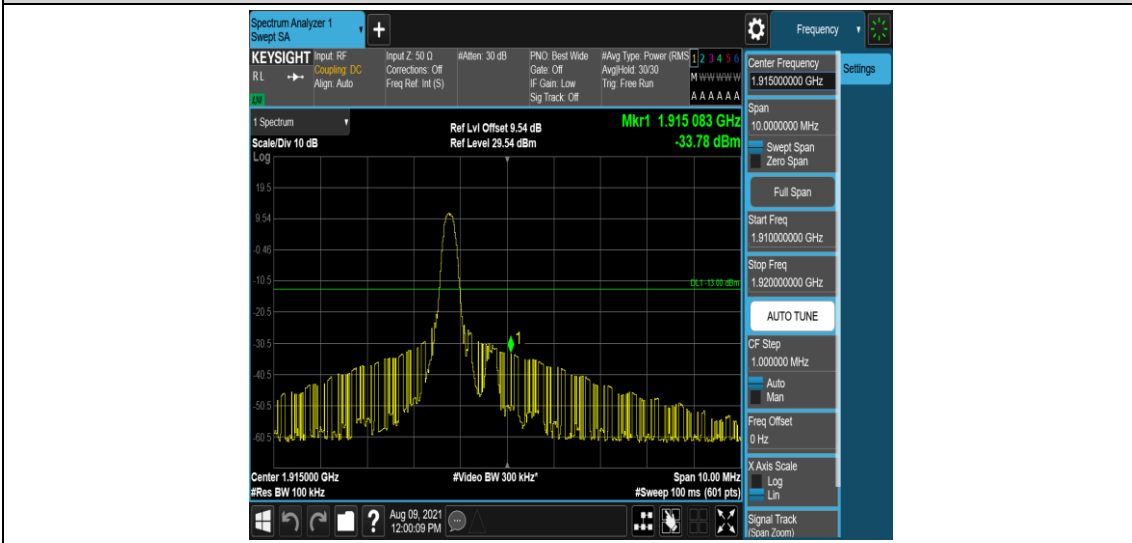

Band25-5MHz-QPSK-26065-1-0-Low--28.78-PASS

Band25-5MHz-QPSK-26065-6-0-Low--32.06-PASS

Band25-5MHz-QPSK-26665-1-0-High--36.47-PASS

Band25-5MHz-QPSK-26665-6-0-High--31.65-PASS

Band25-5MHz-16QAM-26065-1-0-Low--30.34-PASS

Band25-5MHz-16QAM-26065-6-0-Low--32.21-PASS

Band25-5MHz-16QAM-26665-1-0-High--33.78-PASS

Band25-5MHz-16QAM-26665-6-0-High--29.76-PASS

Band25-10MHz-QPSK-26090-1-0-Low--32.65-PASS

Band25-10MHz-QPSK-26090-6-0-Low--31.60-PASS