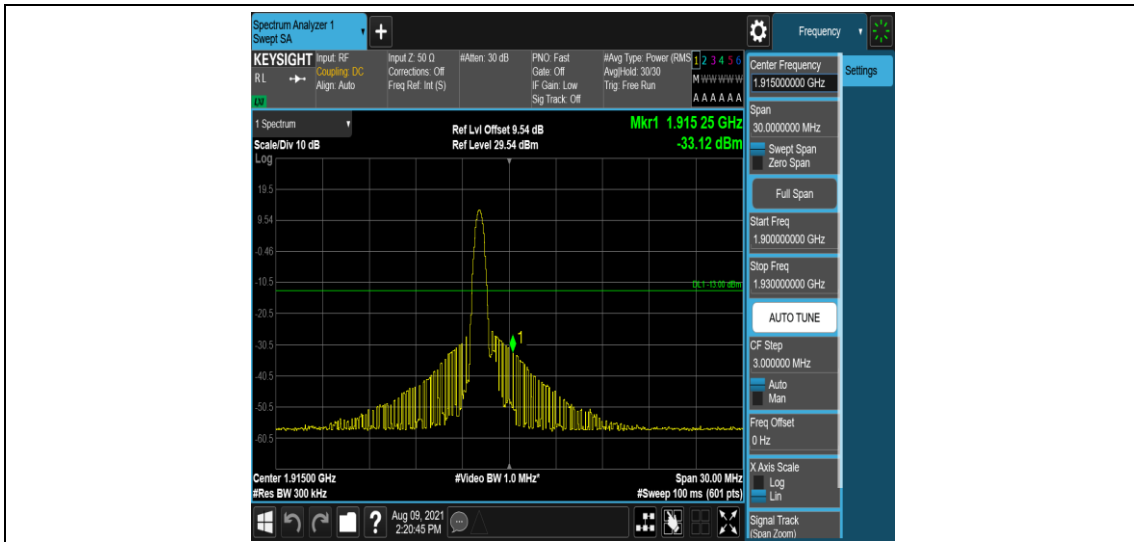

Band25-15MHz-16QAM-26115-6-0-Low--30.61-PASS