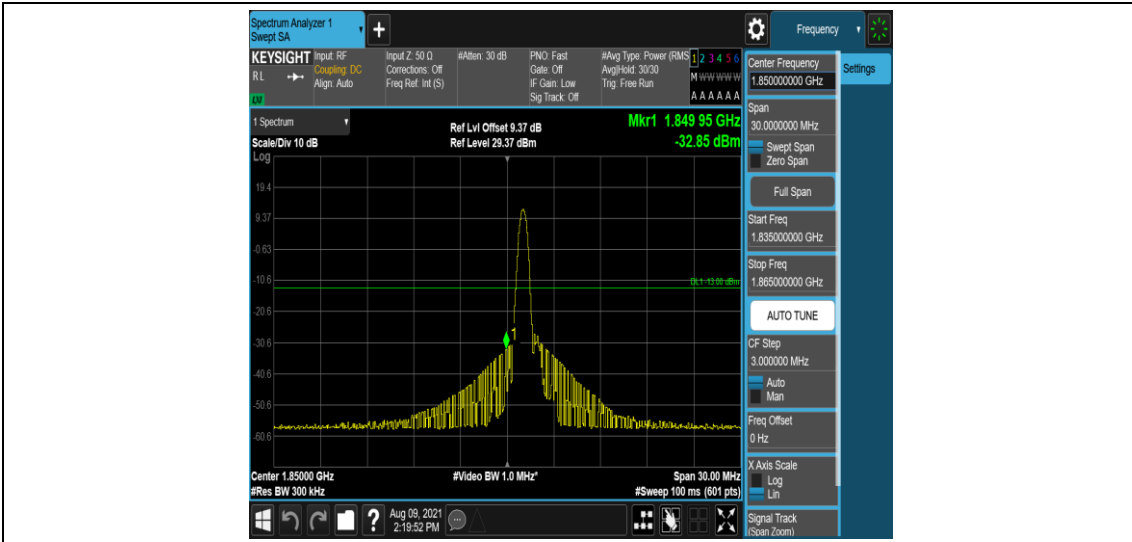

Band25-10MHz-16QAM-26640-6-0-High--31.70-PASS