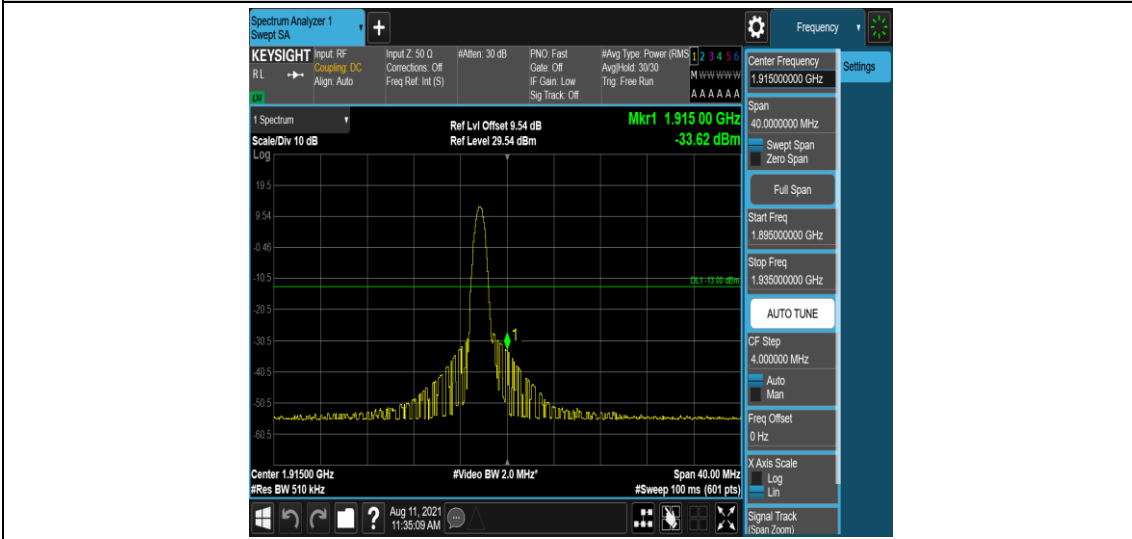

Band25-20MHz-QPSK-26140-6-0-Low--31.68-PASS