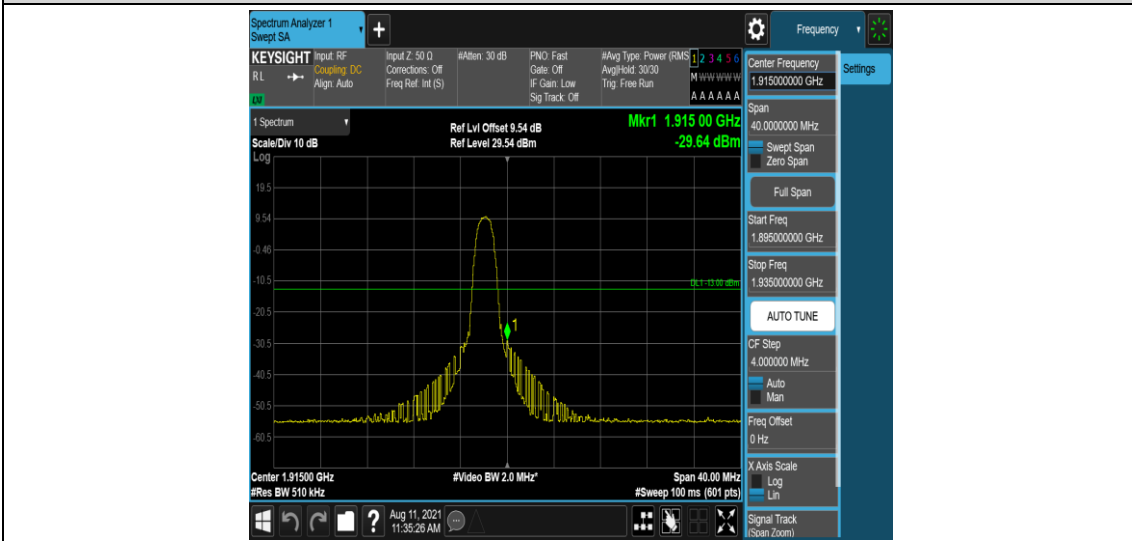

Band25-20MHz-QPSK-26590-1-0-High--33.62-PASS