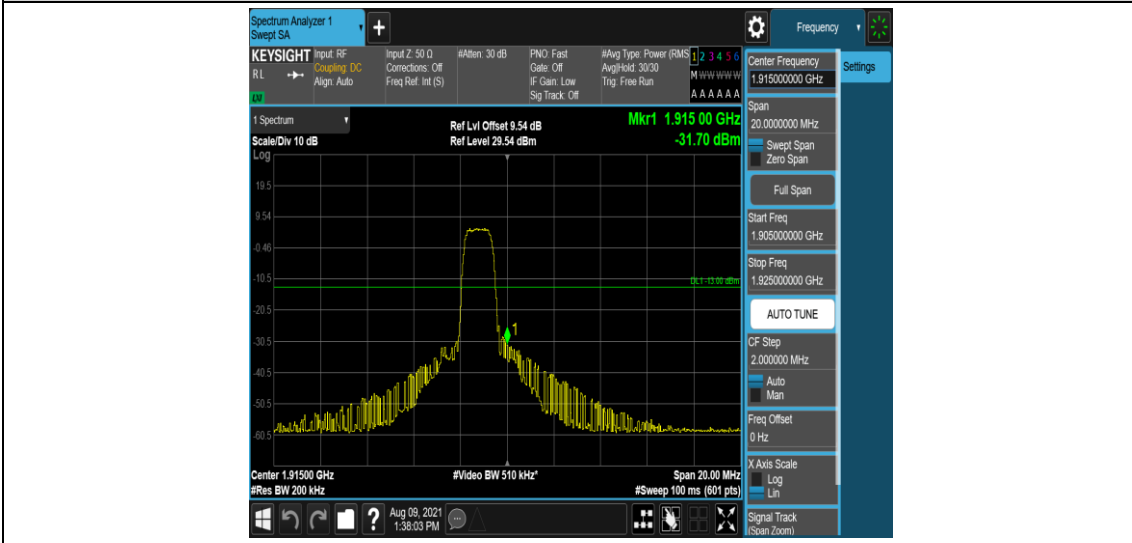

Band25-10MHz-QPSK-26640-1-0-High--35.41-PASS

Band25-10MHz-QPSK-26640-6-0-High--31.99-PASS

Band25-10MHz-16QAM-26090-1-0-Low--36.03-PASS

Band25-10MHz-16QAM-26090-6-0-Low--31.86-PASS

Band25-10MHz-16QAM-26640-1-0-High--32.75-PASS