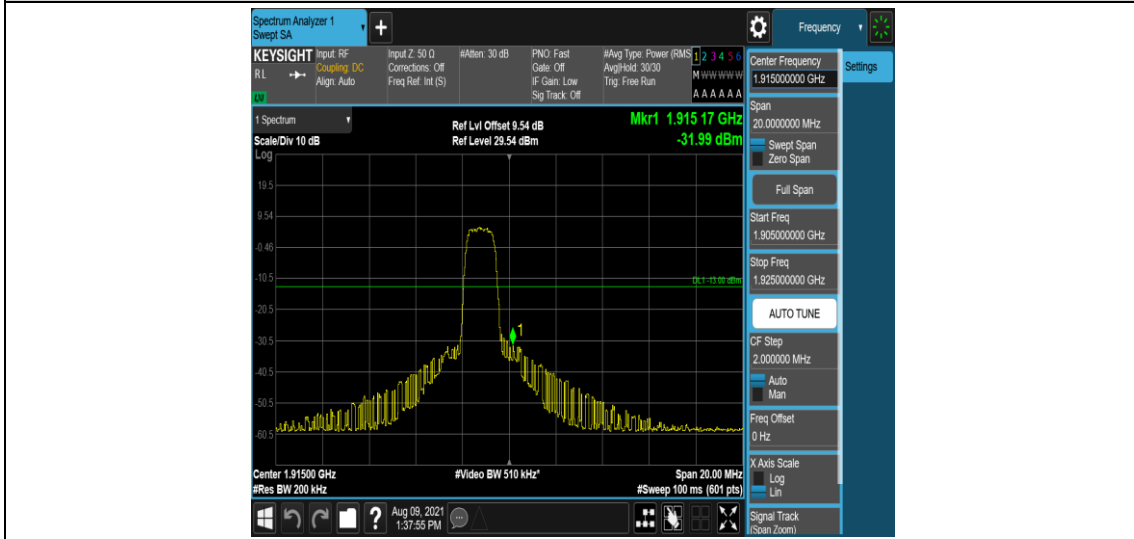

Band25-10MHz-QPSK-26640-1-0-High--35.41-PASS