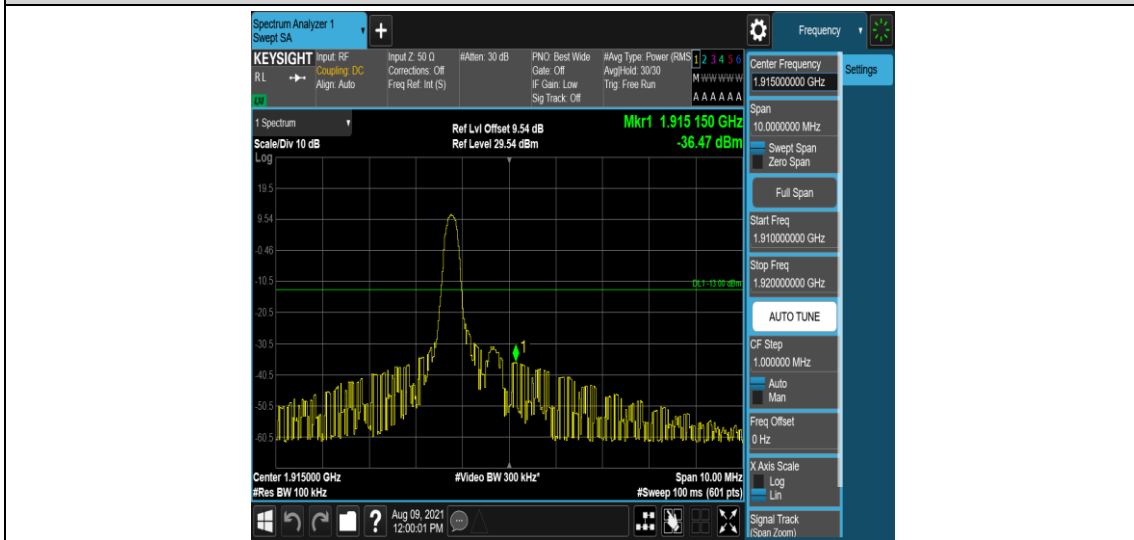

Band25-5MHz-QPSK-26065-6-0-Low--32.06-PASS