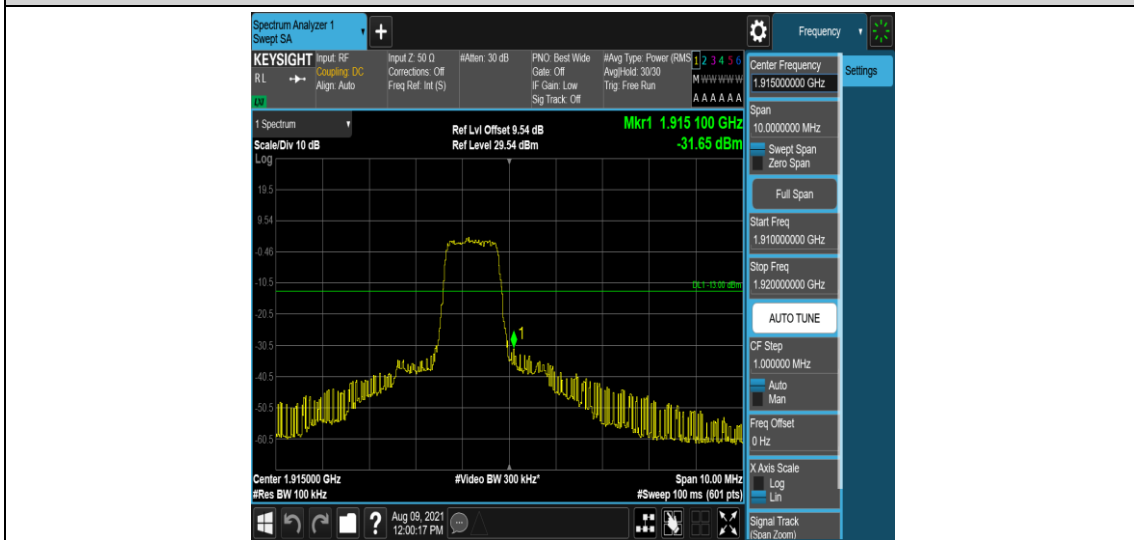

Band25-5MHz-QPSK-26665-1-0-High--36.47-PASS