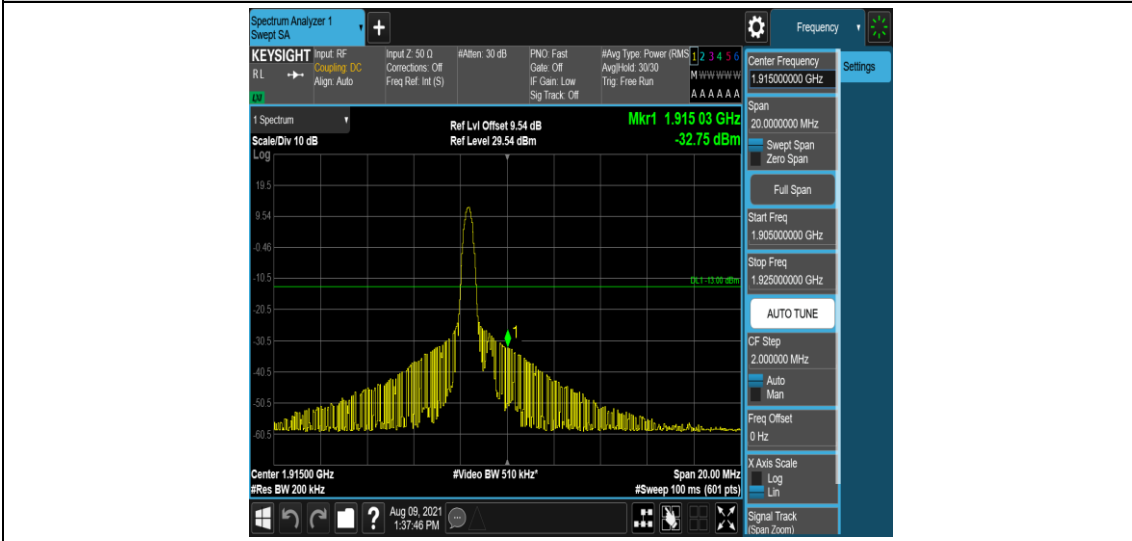

Band25-10MHz-QPSK-26640-1-0-High--35.41-PASS

Band25-10MHz-QPSK-26640-6-0-High--31.99-PASS

Band25-10MHz-16QAM-26090-1-0-Low--36.03-PASS

Band25-10MHz-16QAM-26090-6-0-Low--31.86-PASS

Band25-10MHz-16QAM-26640-1-0-High--32.75-PASS