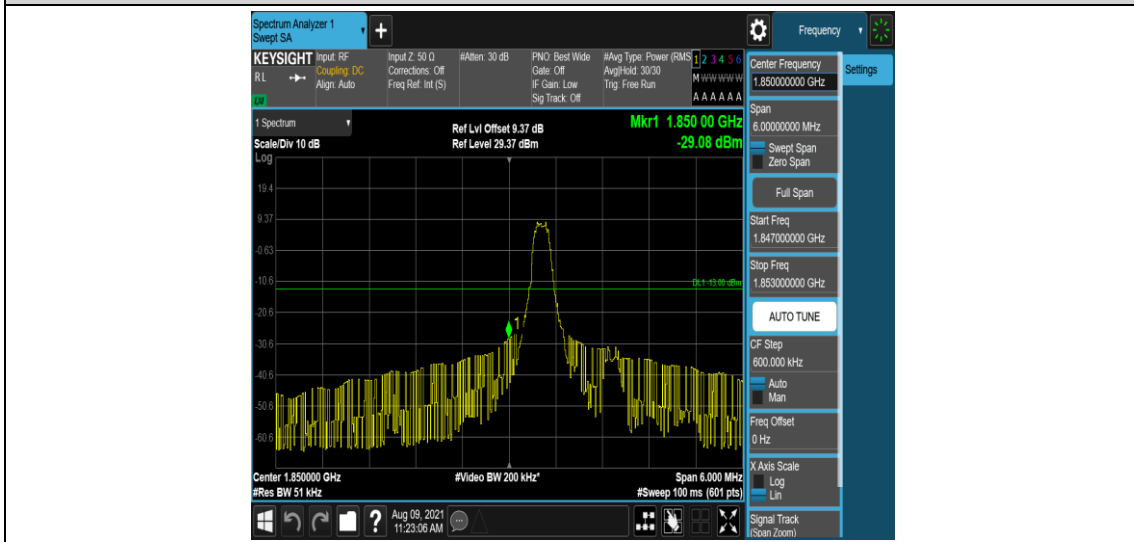

Band25-3MHz-QPSK-26675-6-0-High--33.65-PASS

Band25-3MHz-16QAM-26055-1-0-Low--29.08-PASS

Band25-3MHz-16QAM-26055-6-0-Low--36.09-PASS

Band25-3MHz-16QAM-26675-1-0-High--35.98-PASS

Band25-3MHz-16QAM-26675-6-0-High--33.16-PASS

Band25-5MHz-QPSK-26065-1-0-Low--28.78-PASS

Band25-5MHz-QPSK-26065-6-0-Low--32.06-PASS

Band25-5MHz-QPSK-26665-1-0-High--36.47-PASS

Band25-5MHz-QPSK-26665-6-0-High--31.65-PASS

Band25-5MHz-16QAM-26065-1-0-Low--30.34-PASS