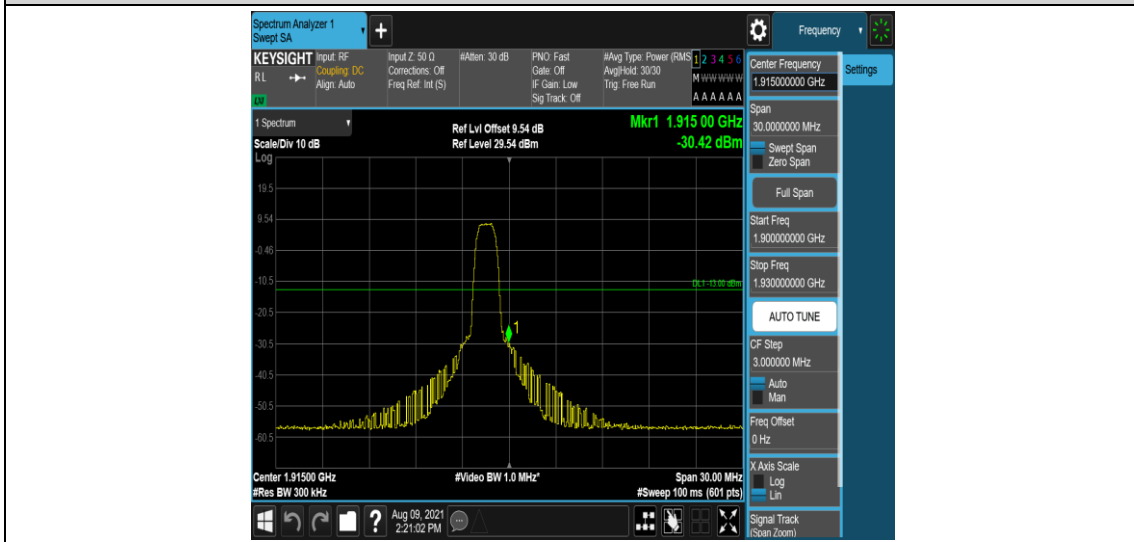

Band25-15MHz-16QAM-26615-1-0-High--33.12-PASS