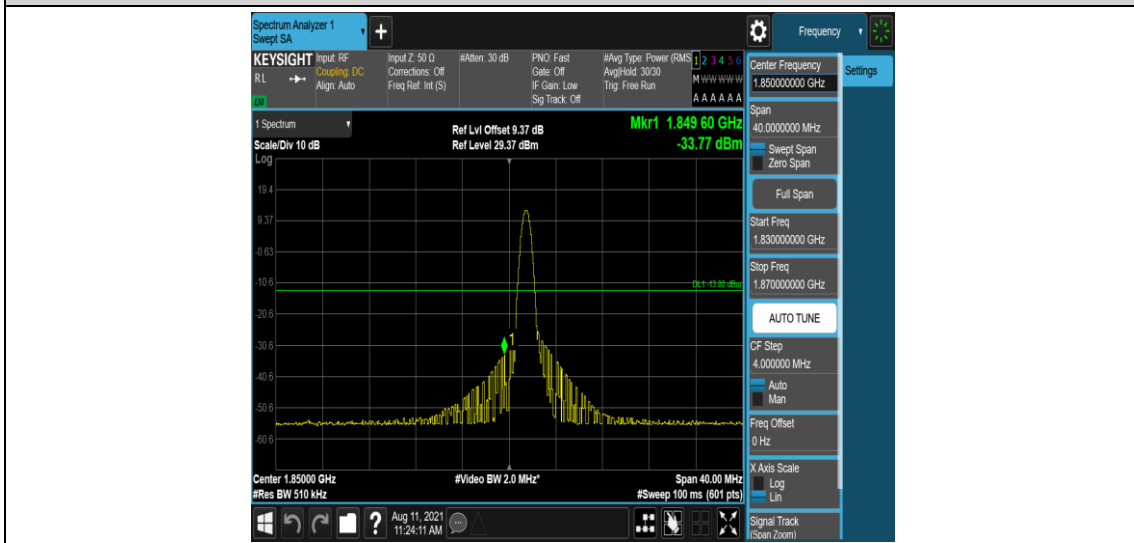

Band25-15MHz-16QAM-26115-1-0-Low--36.90-PASS

Band25-15MHz-16QAM-26115-6-0-Low--30.61-PASS

Band25-15MHz-16QAM-26615-1-0-High--33.12-PASS

Band25-15MHz-16QAM-26615-6-0-High--30.42-PASS

Band25-20MHz-QPSK-26140-1-0-Low--33.77-PASS