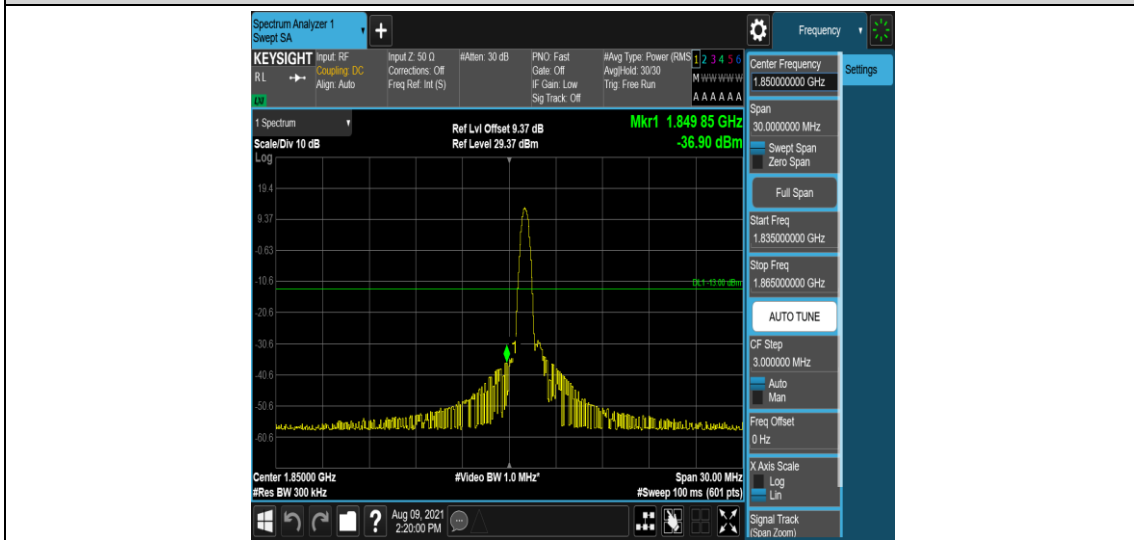

Band25-10MHz-16QAM-26640-6-0-High--31.70-PASS

Band25-15MHz-QPSK-26115-1-0-Low--32.85-PASS

Band25-15MHz-QPSK-26115-6-0-Low--29.53-PASS

Band25-15MHz-QPSK-26615-1-0-High--34.31-PASS

Band25-15MHz-QPSK-26615-6-0-High--30.72-PASS