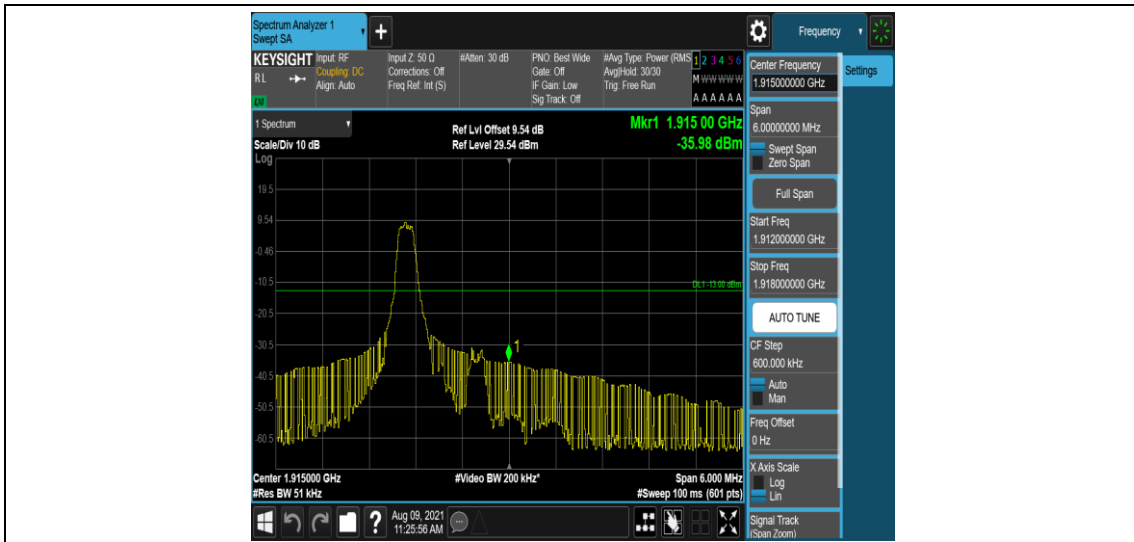

Band25-3MHz-QPSK-26675-6-0-High--33.65-PASS

Band25-3MHz-16QAM-26055-1-0-Low--29.08-PASS

Band25-3MHz-16QAM-26055-6-0-Low--36.09-PASS

Band25-3MHz-16QAM-26675-1-0-High--35.98-PASS

Band25-3MHz-16QAM-26675-6-0-High--33.16-PASS