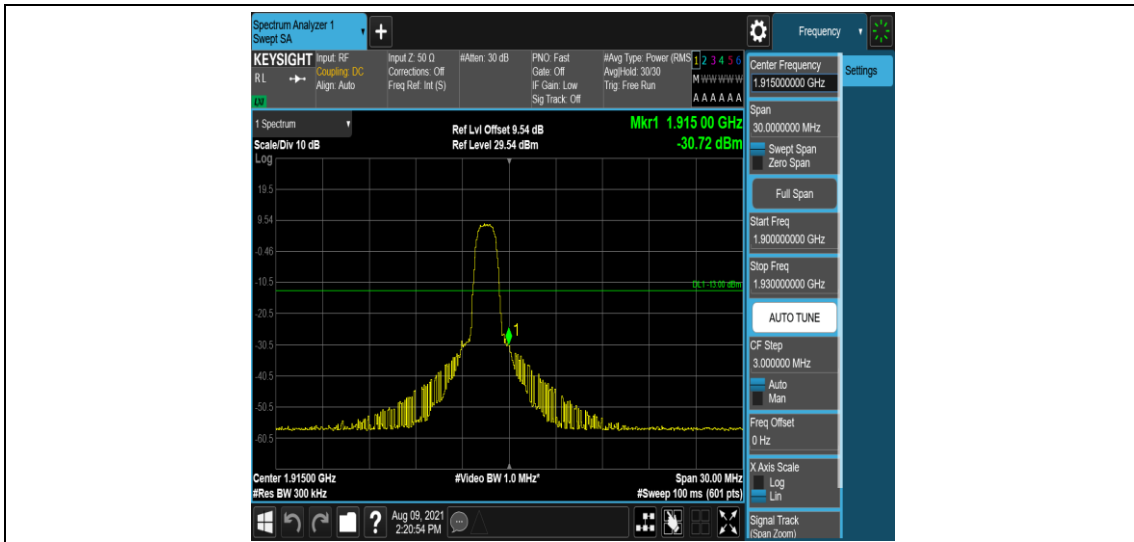

Band25-10MHz-16QAM-26640-6-0-High--31.70-PASS

Band25-15MHz-QPSK-26115-1-0-Low--32.85-PASS

Band25-15MHz-QPSK-26115-6-0-Low--29.53-PASS

Band25-15MHz-QPSK-26615-1-0-High--34.31-PASS

Band25-15MHz-QPSK-26615-6-0-High--30.72-PASS