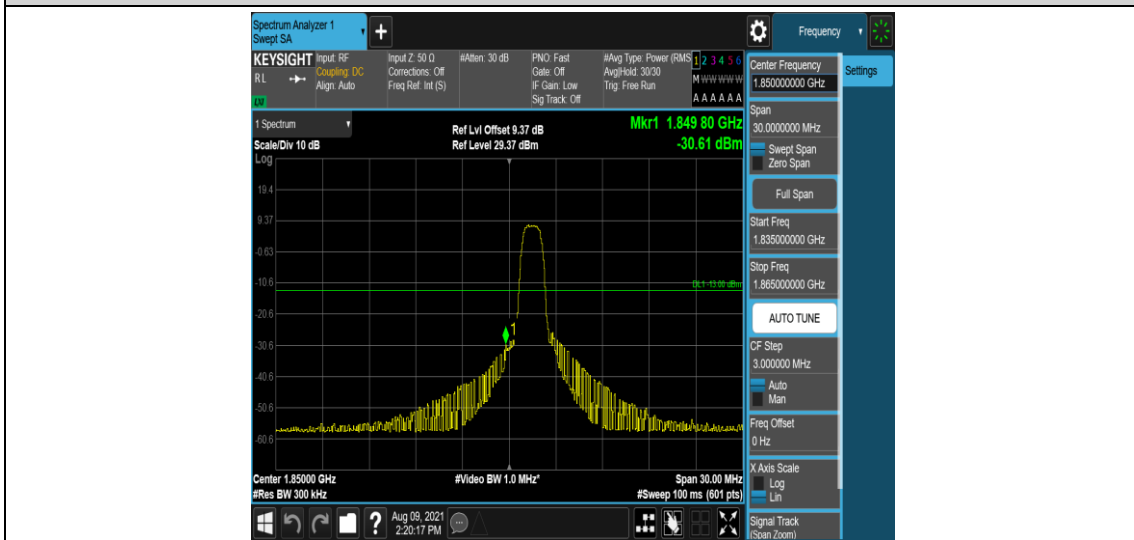

Band25-15MHz-16QAM-26115-1-0-Low--36.90-PASS