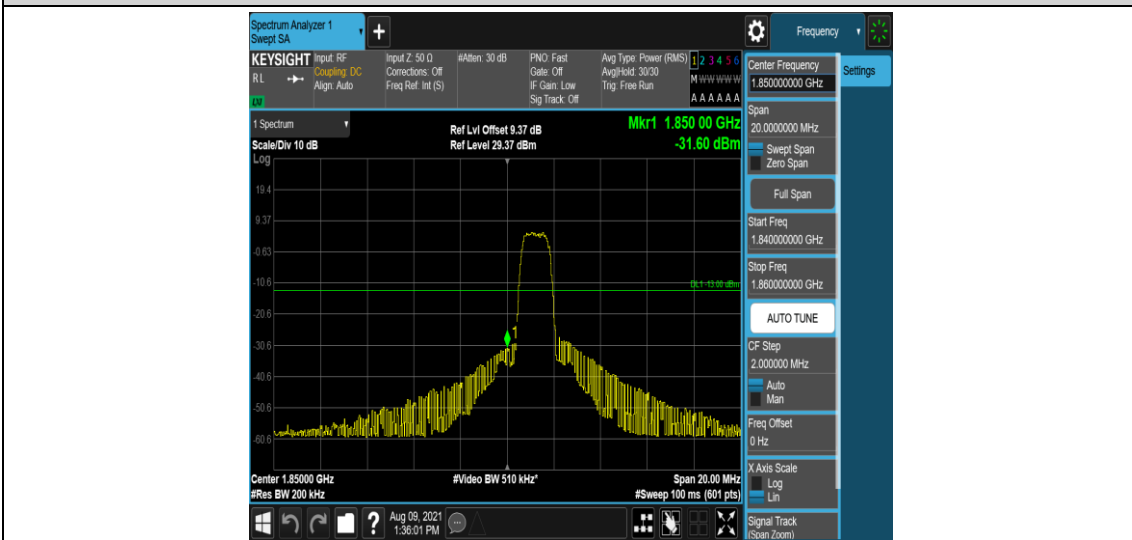

Band25-5MHz-16QAM-26065-6-0-Low--32.21-PASS

Band25-5MHz-16QAM-26665-1-0-High--33.78-PASS

Band25-5MHz-16QAM-26665-6-0-High--29.76-PASS

Band25-10MHz-QPSK-26090-1-0-Low--32.65-PASS

Band25-10MHz-QPSK-26090-6-0-Low--31.60-PASS