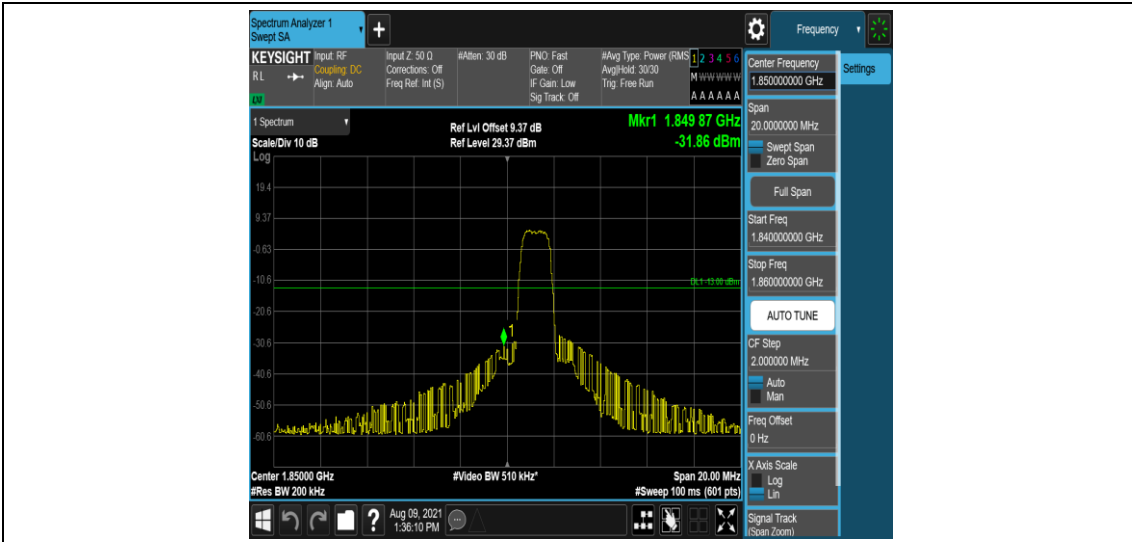

Band25-10MHz-16QAM-26090-1-0-Low--36.03-PASS