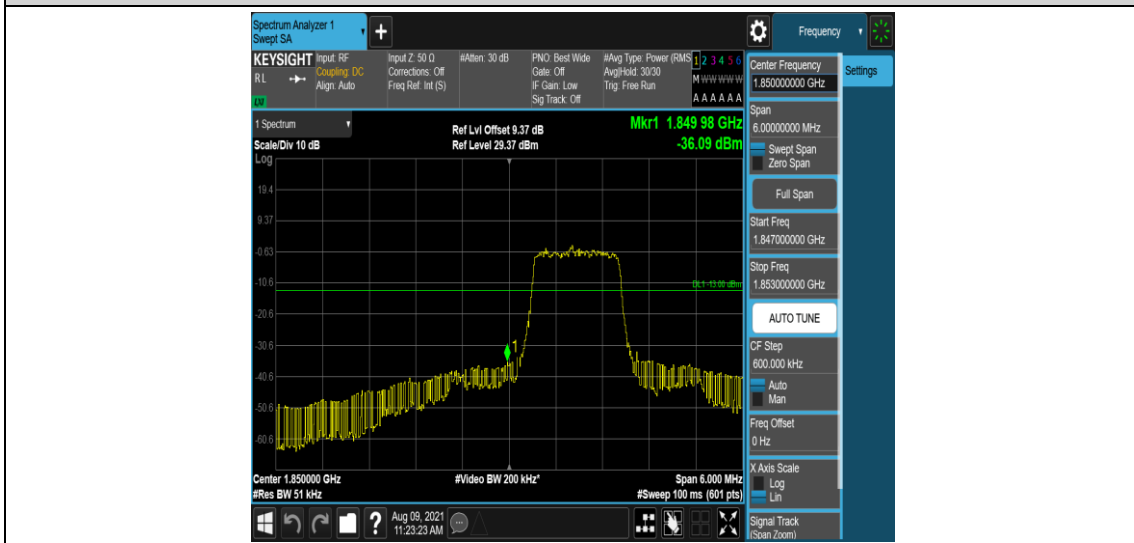

Band25-3MHz-QPSK-26675-6-0-High--33.65-PASS

Band25-3MHz-16QAM-26055-1-0-Low--29.08-PASS

Band25-3MHz-16QAM-26055-6-0-Low--36.09-PASS

Band25-3MHz-16QAM-26675-1-0-High--35.98-PASS

Band25-3MHz-16QAM-26675-6-0-High--33.16-PASS