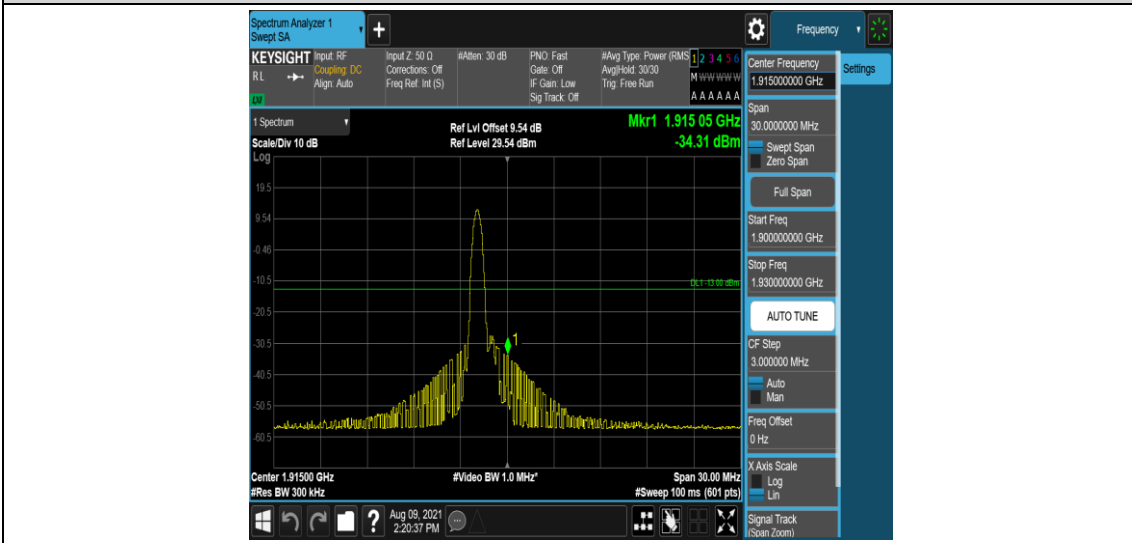

Band25-15MHz-QPSK-26115-6-0-Low--29.53-PASS