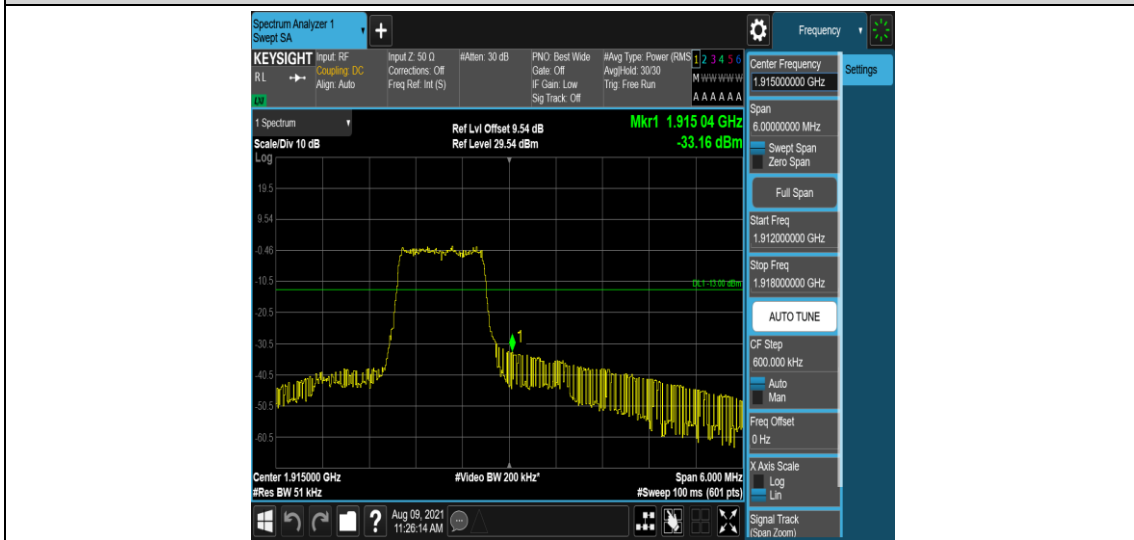

Band25-3MHz-QPSK-26675-6-0-High--33.65-PASS

Band25-3MHz-16QAM-26055-1-0-Low--29.08-PASS

Band25-3MHz-16QAM-26055-6-0-Low--36.09-PASS

Band25-3MHz-16QAM-26675-1-0-High--35.98-PASS

Band25-3MHz-16QAM-26675-6-0-High--33.16-PASS