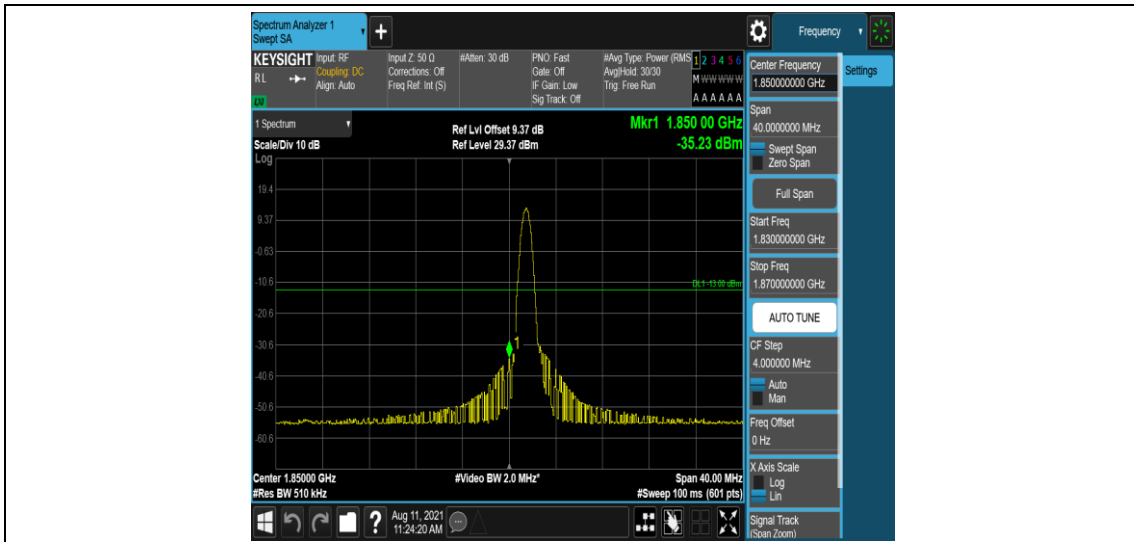

Band25-20MHz-QPSK-26590-6-0-High--29.64-PASS