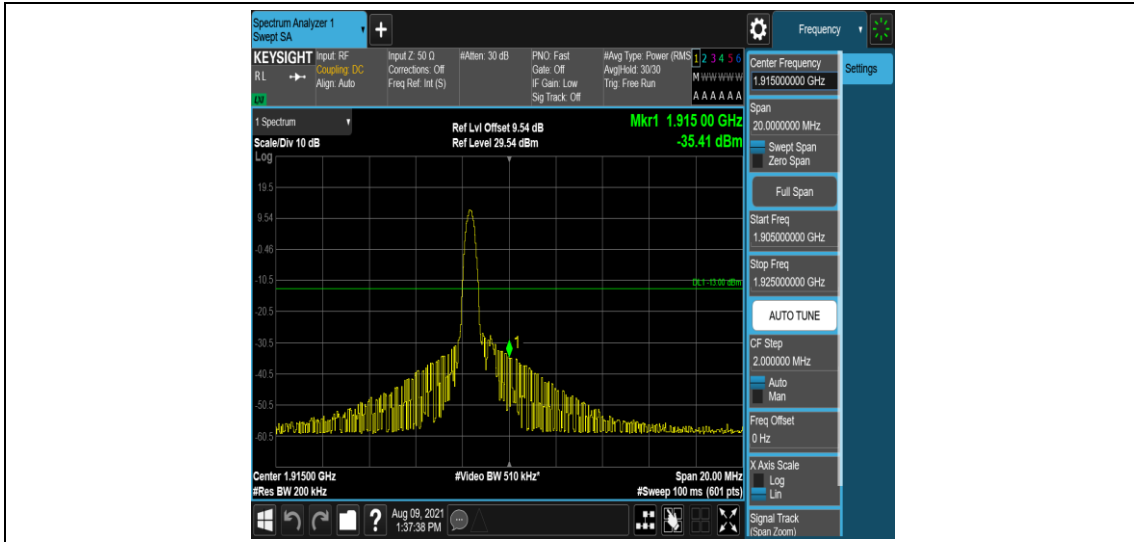

Band25-5MHz-16QAM-26065-6-0-Low--32.21-PASS

Band25-5MHz-16QAM-26665-1-0-High--33.78-PASS

Band25-5MHz-16QAM-26665-6-0-High--29.76-PASS

Band25-10MHz-QPSK-26090-1-0-Low--32.65-PASS

Band25-10MHz-QPSK-26090-6-0-Low--31.60-PASS