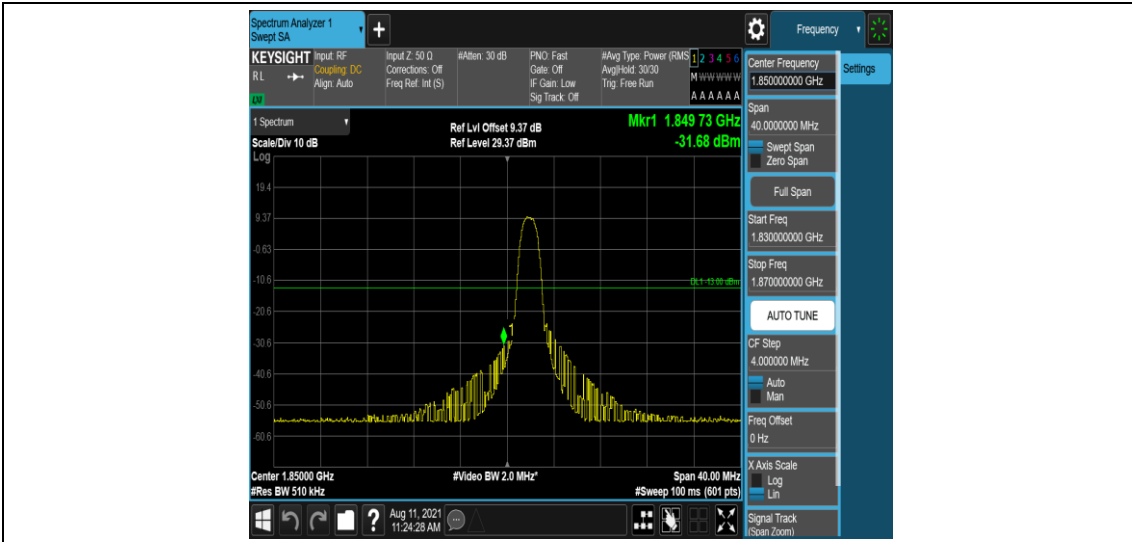

Band25-15MHz-16QAM-26115-1-0-Low--36.90-PASS

Band25-15MHz-16QAM-26115-6-0-Low--30.61-PASS

Band25-15MHz-16QAM-26615-1-0-High--33.12-PASS

Band25-15MHz-16QAM-26615-6-0-High--30.42-PASS

Band25-20MHz-QPSK-26140-1-0-Low--33.77-PASS