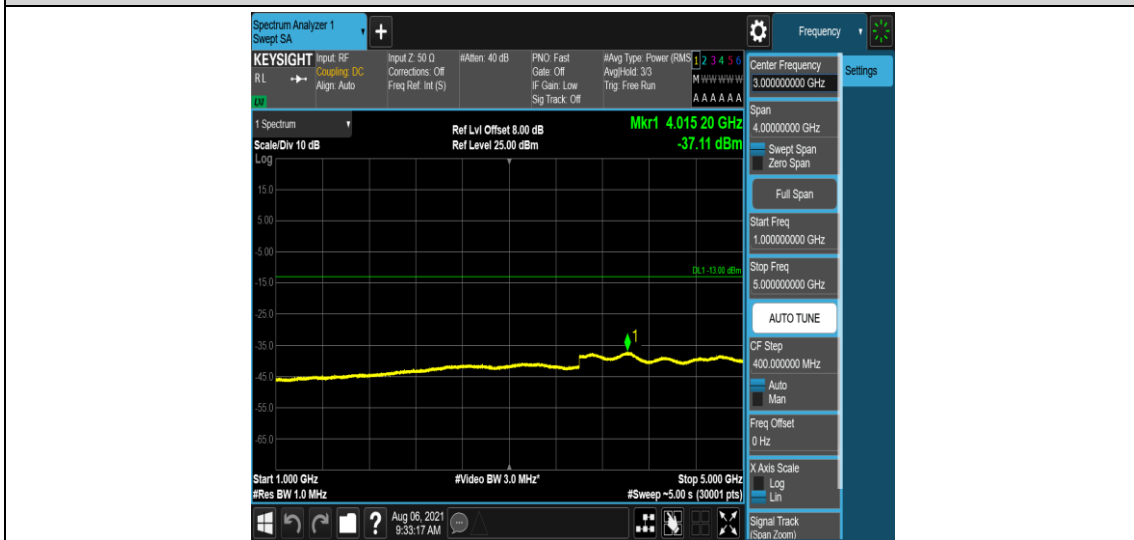

Band12-5MHz-16QAM-23035-1-0-Low-30-1000--35.08-PASS

Band12-5MHz-16QAM-23035-1-0-Low-1000-5000--37.11-PASS