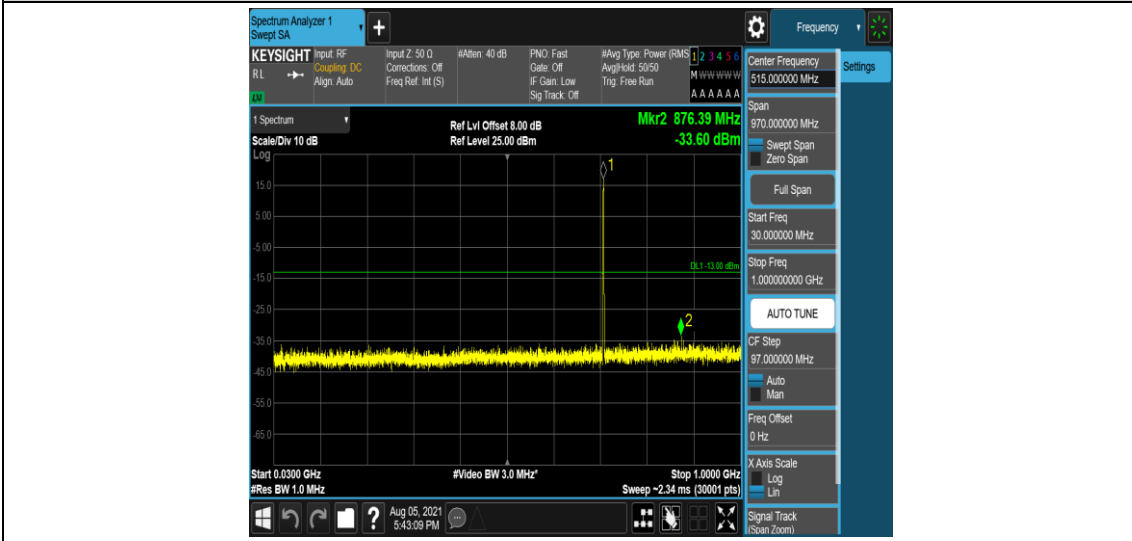

Band12-3MHz-16QAM-23165-1-0-High-0.15-30--49.72-PASS

Band12-3MHz-16QAM-23165-1-0-High-30-1000--33.6-PASS

Band12-3MHz-16QAM-23165-1-0-High-1000-5000--37.08-PASS

Band12-3MHz-16QAM-23165-1-0-High-5000-12000--58.36-PASS