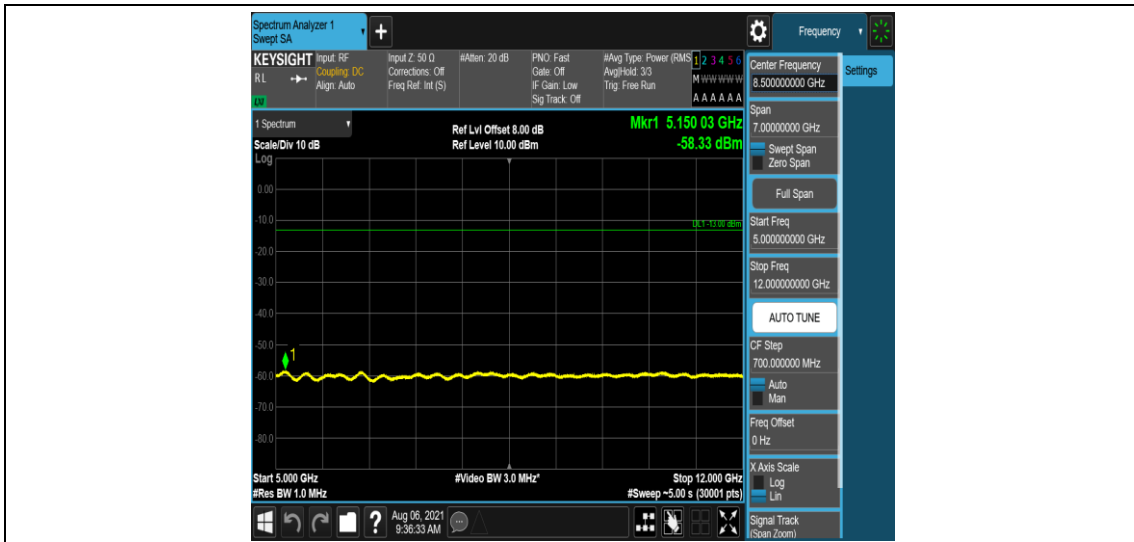

Band12-5MHz-16QAM-23095-1-0-Low-1000-5000--37.17-PASS

Band12-5MHz-16QAM-23095-1-0-Low-5000-12000--58.33-PASS