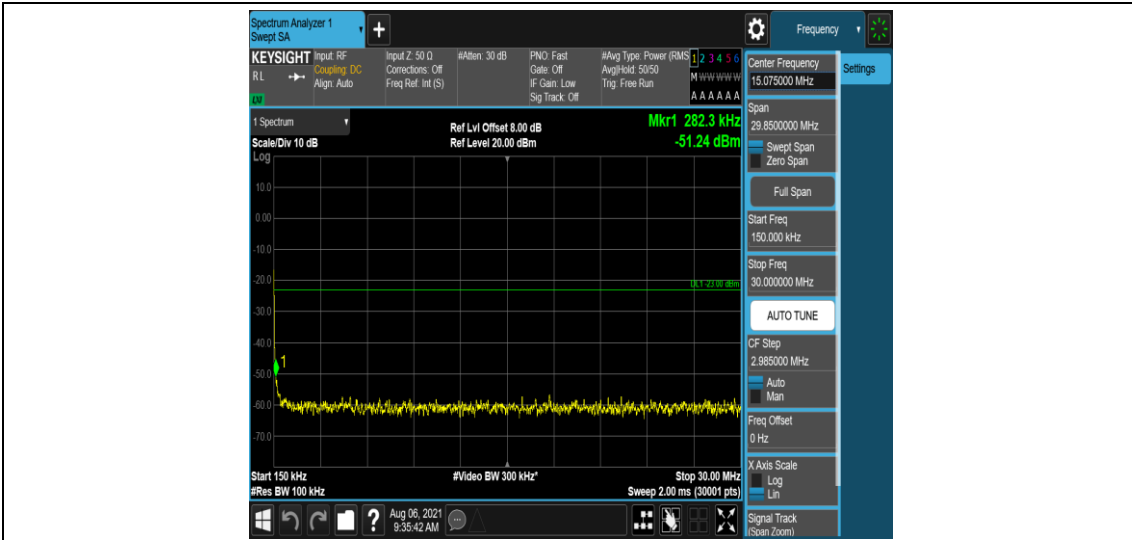

Band12-5MHz-16QAM-23095-1-0-Low-0.009-0.15--52.29-PASS

Band12-5MHz-16QAM-23095-1-0-Low-0.15-30--51.24-PASS