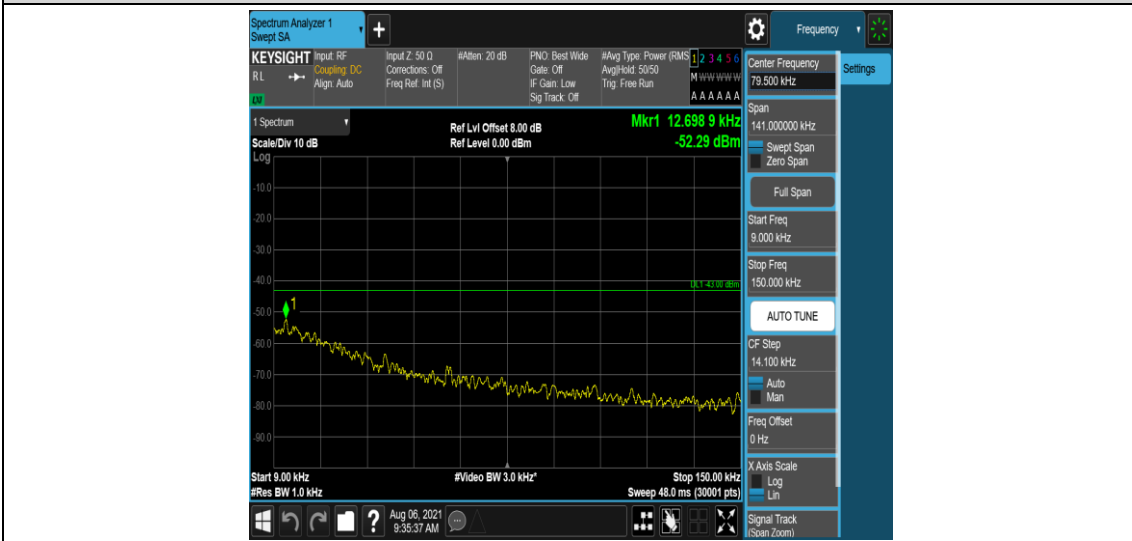

Band12-5MHz-16QAM-23035-1-0-Low-12000-26500--52.75-PASS

Band12-5MHz-16QAM-23095-1-0-Low-0.009-0.15--52.29-PASS