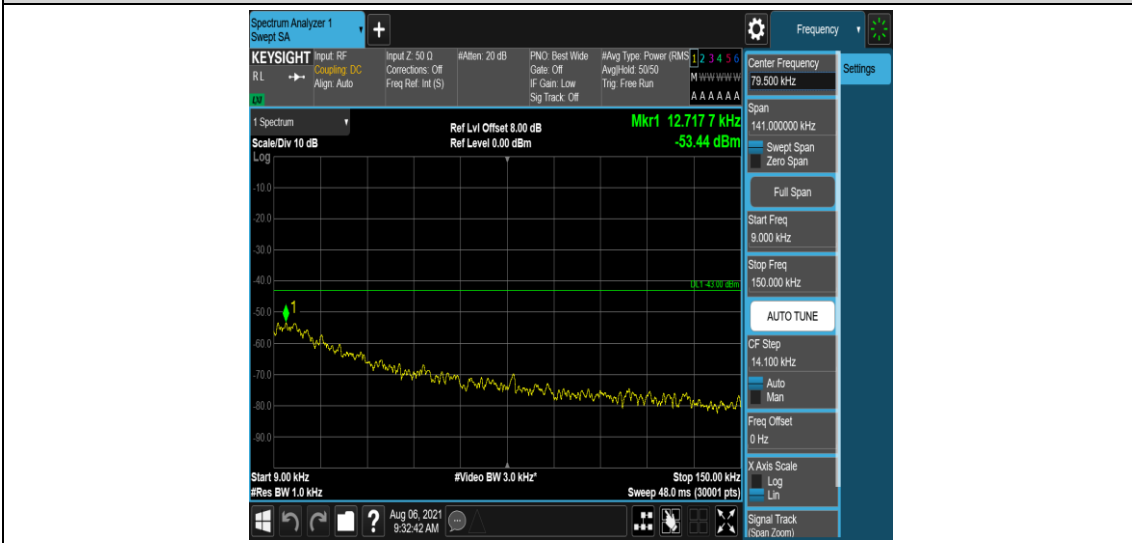

Band12-5MHz-QPSK-23095-1-0-Low-12000-26500--52.81-PASS

Band12-5MHz-QPSK-23155-1-0-High-0.009-0.15--51.1-PASS

Band12-5MHz-QPSK-23155-1-0-High-0.15-30--53.43-PASS

Band12-5MHz-QPSK-23155-1-0-High-30-1000--34.14-PASS

Band12-5MHz-QPSK-23155-1-0-High-1000-5000--37.04-PASS

Band12-5MHz-QPSK-23155-1-0-High-5000-12000--58.25-PASS

Band12-5MHz-QPSK-23155-1-0-High-12000-26500--52.98-PASS

Band12-5MHz-16QAM-23035-1-0-Low-0.009-0.15--53.44-PASS