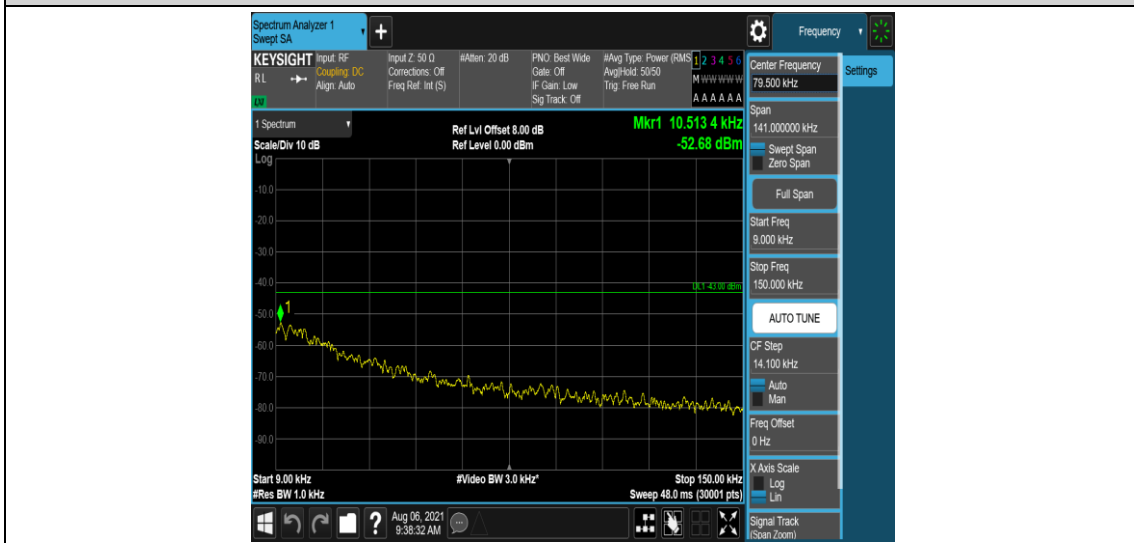

Band12-5MHz-16QAM-23035-1-0-Low-12000-26500--52.75-PASS

Band12-5MHz-16QAM-23095-1-0-Low-0.009-0.15--52.29-PASS

Band12-5MHz-16QAM-23095-1-0-Low-0.15-30--51.24-PASS

Band12-5MHz-16QAM-23095-1-0-Low-30-1000--34.77-PASS

Band12-5MHz-16QAM-23095-1-0-Low-1000-5000--37.17-PASS

Band12-5MHz-16QAM-23095-1-0-Low-5000-12000--58.33-PASS

Band12-5MHz-16QAM-23095-1-0-Low-12000-26500--52.95-PASS

Band12-5MHz-16QAM-23155-1-0-High-0.009-0.15--52.68-PASS