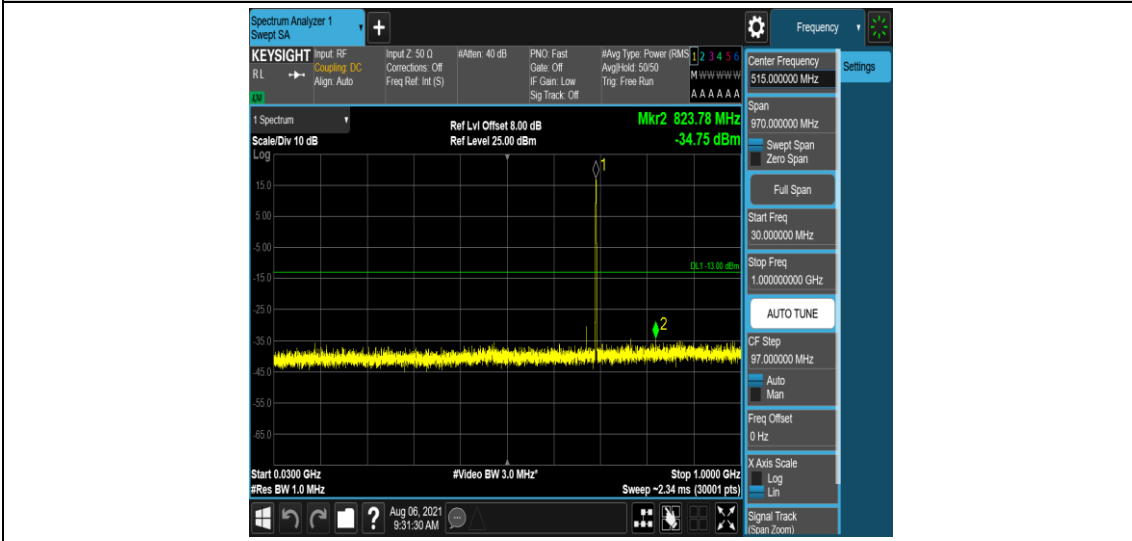

Band12-5MHz-QPSK-23035-1-0-Low-0.15-30--52.15-PASS

Band12-5MHz-QPSK-23035-1-0-Low-30-1000--34.75-PASS