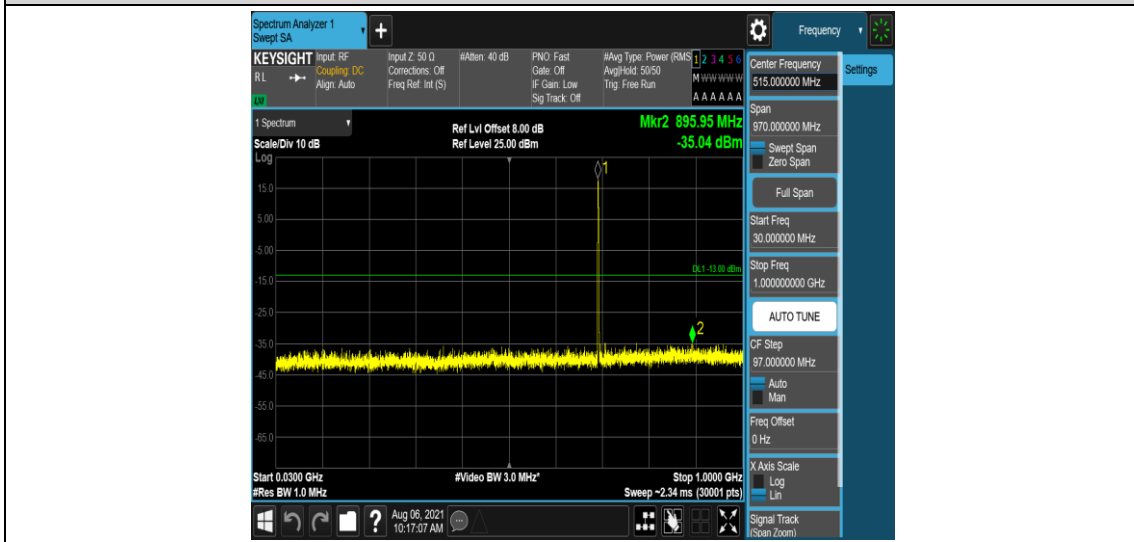

Band12-10MHz-QPSK-23060-1-0-Low-0.15-30--48.72-PASS

Band12-10MHz-QPSK-23060-1-0-Low-30-1000--35.04-PASS