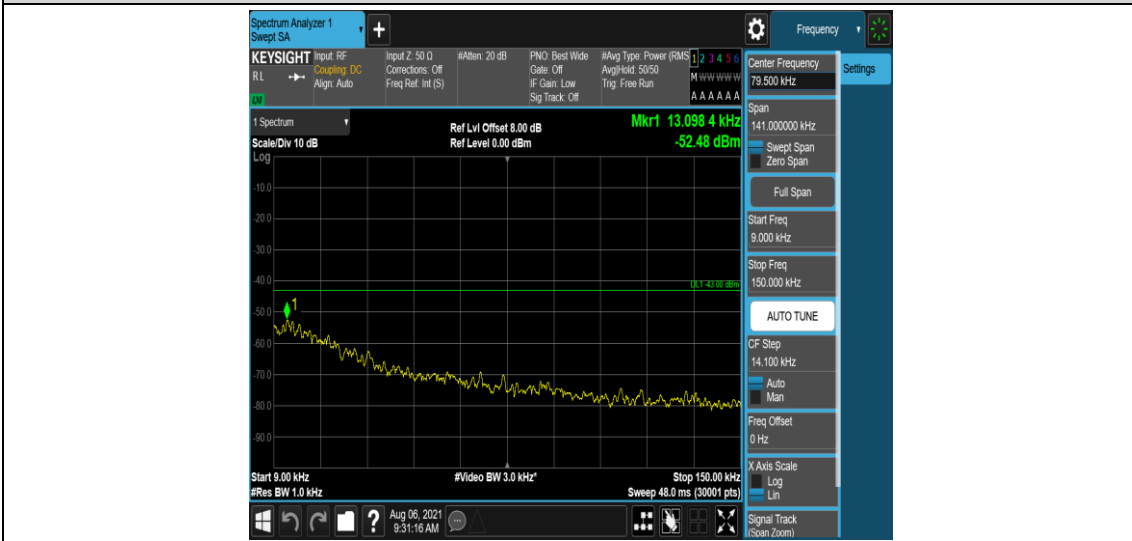

Band12-3MHz-16QAM-23165-1-0-High-12000-26500--52.8-PASS

Band12-5MHz-QPSK-23035-1-0-Low-0.009-0.15--52.48-PASS