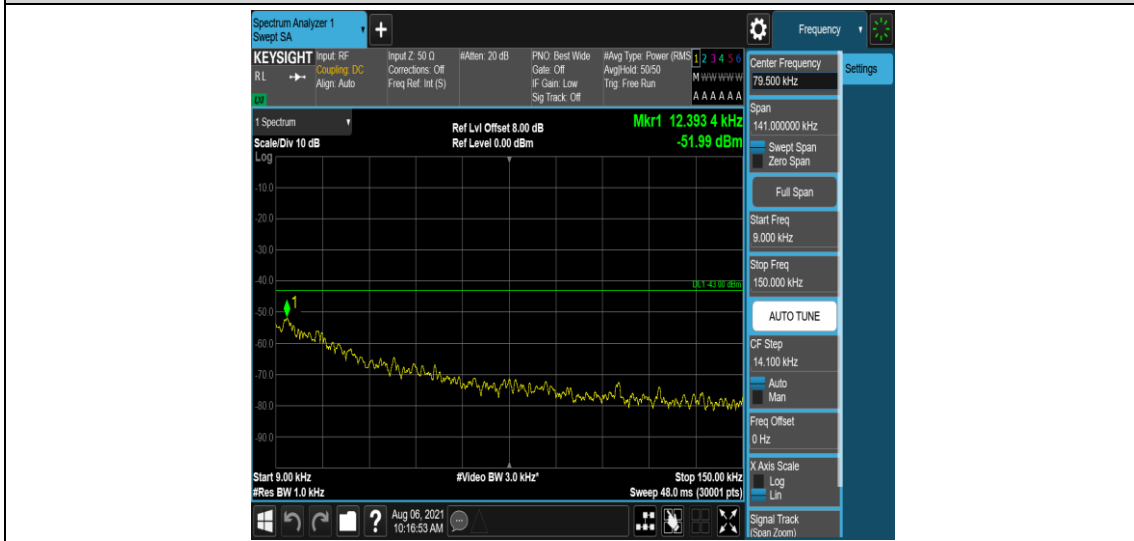

Band12-5MHz-16QAM-23155-1-0-High-12000-26500--52.72-PASS

Band12-10MHz-QPSK-23060-1-0-Low-0.009-0.15--51.99-PASS