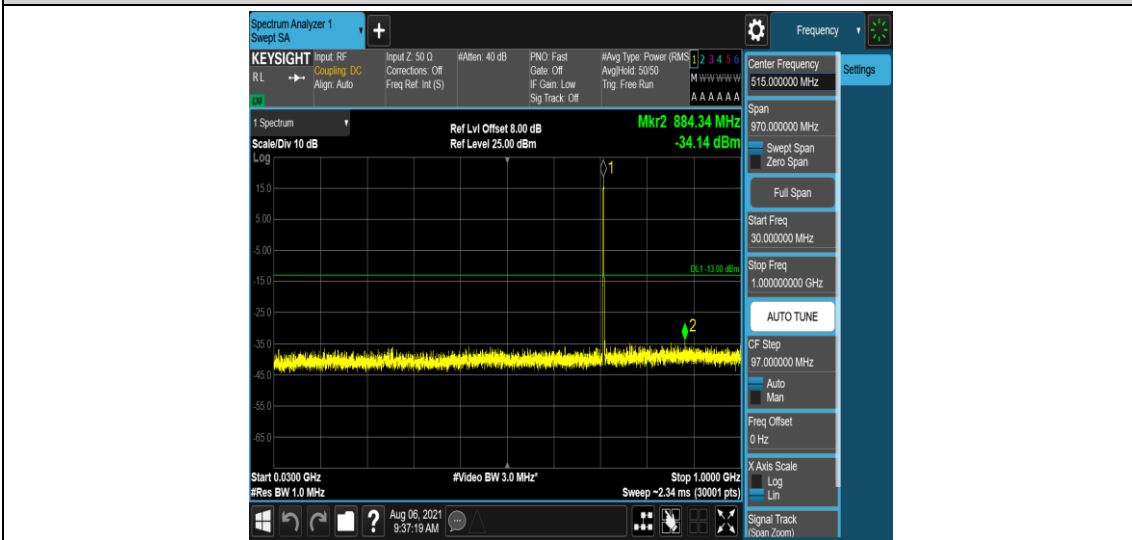

Band12-5MHz-QPSK-23155-1-0-High-0.15-30--53.43-PASS

Band12-5MHz-QPSK-23155-1-0-High-30-1000--34.14-PASS