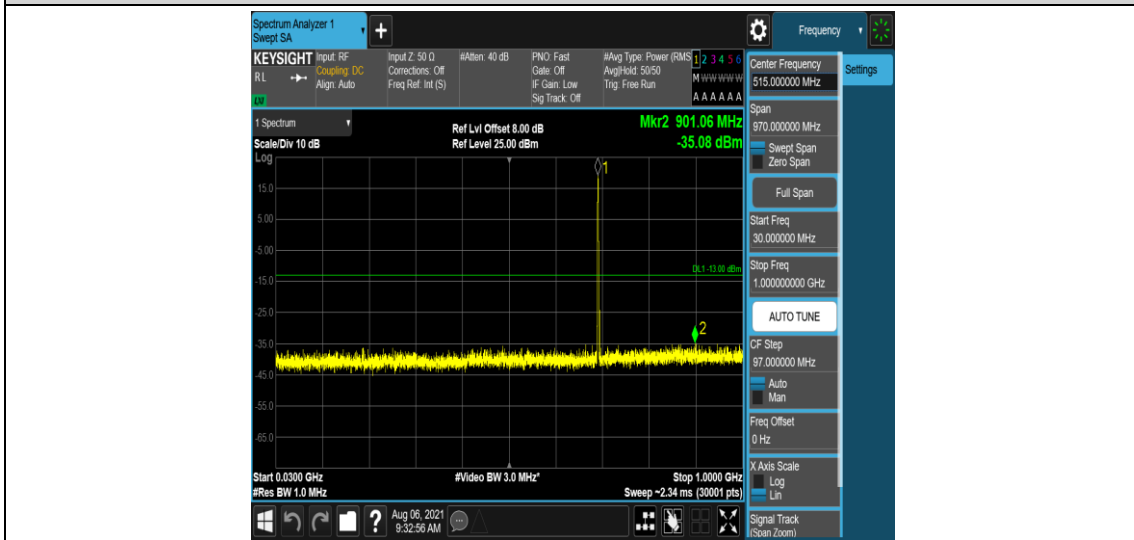

Band12-5MHz-16QAM-23035-1-0-Low-0.15-30--54.37-PASS

Band12-5MHz-16QAM-23035-1-0-Low-30-1000--35.08-PASS