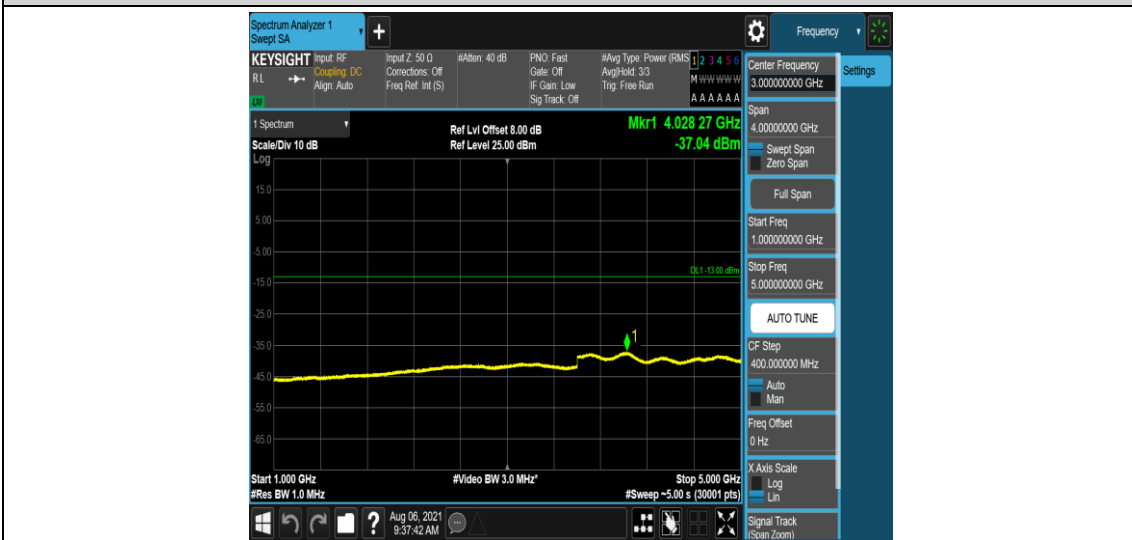

Band12-5MHz-QPSK-23095-1-0-Low-12000-26500--52.81-PASS

Band12-5MHz-QPSK-23155-1-0-High-0.009-0.15--51.1-PASS

Band12-5MHz-QPSK-23155-1-0-High-0.15-30--53.43-PASS

Band12-5MHz-QPSK-23155-1-0-High-30-1000--34.14-PASS

Band12-5MHz-QPSK-23155-1-0-High-1000-5000--37.04-PASS

Band12-5MHz-QPSK-23155-1-0-High-5000-12000--58.25-PASS

Band12-5MHz-QPSK-23155-1-0-High-12000-26500--52.98-PASS

Band12-5MHz-16QAM-23035-1-0-Low-0.009-0.15--53.44-PASS