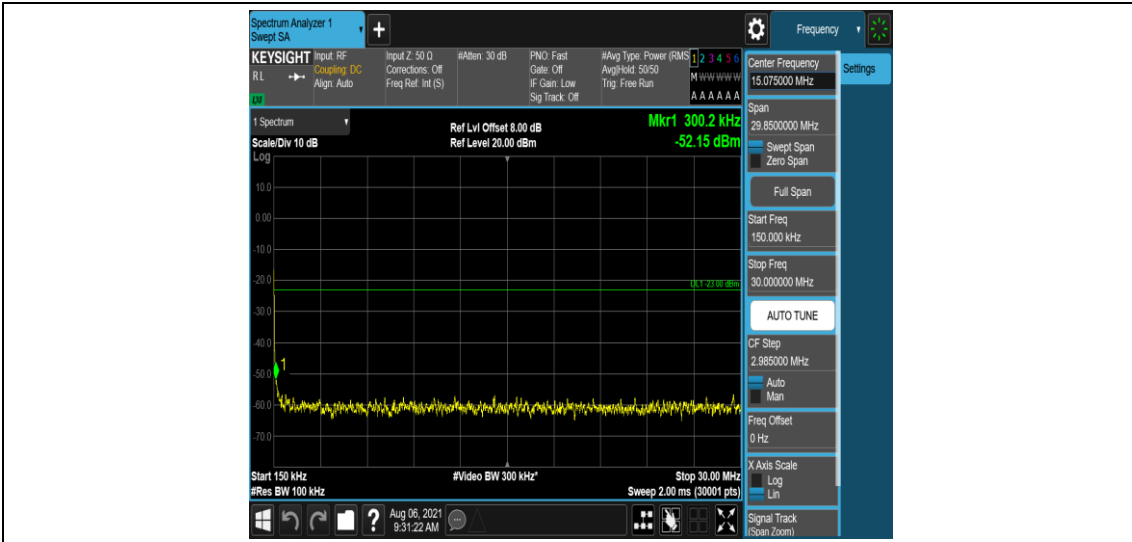

Band12-5MHz-QPSK-23035-1-0-Low-0.009-0.15--52.48-PASS

Band12-5MHz-QPSK-23035-1-0-Low-0.15-30--52.15-PASS