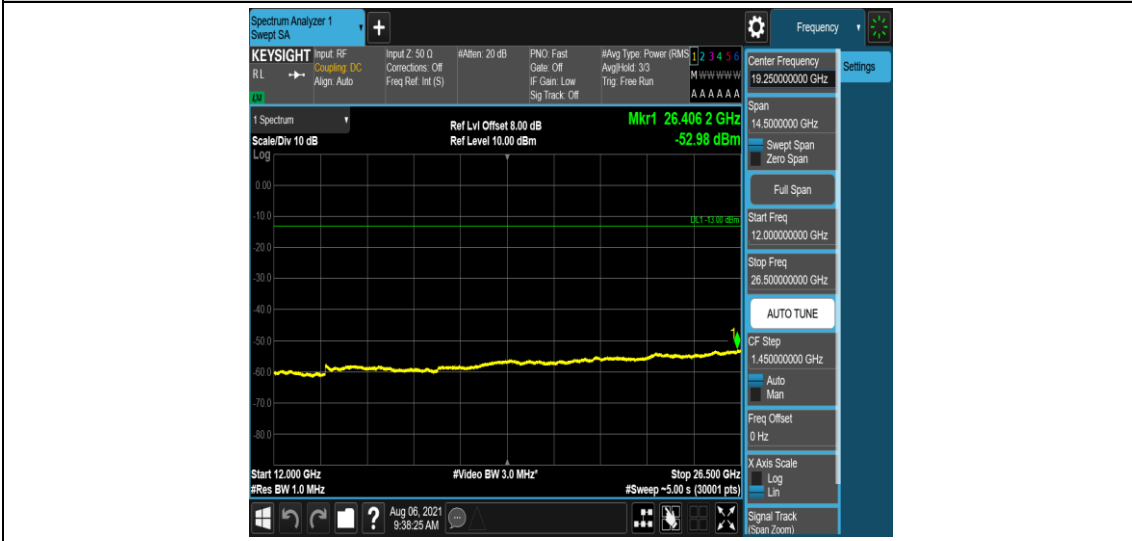

Band12-5MHz-QPSK-23095-1-0-Low-12000-26500--52.81-PASS

Band12-5MHz-QPSK-23155-1-0-High-0.009-0.15--51.1-PASS

Band12-5MHz-QPSK-23155-1-0-High-0.15-30--53.43-PASS

Band12-5MHz-QPSK-23155-1-0-High-30-1000--34.14-PASS

Band12-5MHz-QPSK-23155-1-0-High-1000-5000--37.04-PASS

Band12-5MHz-QPSK-23155-1-0-High-5000-12000--58.25-PASS

Band12-5MHz-QPSK-23155-1-0-High-12000-26500--52.98-PASS

Band12-5MHz-16QAM-23035-1-0-Low-0.009-0.15--53.44-PASS