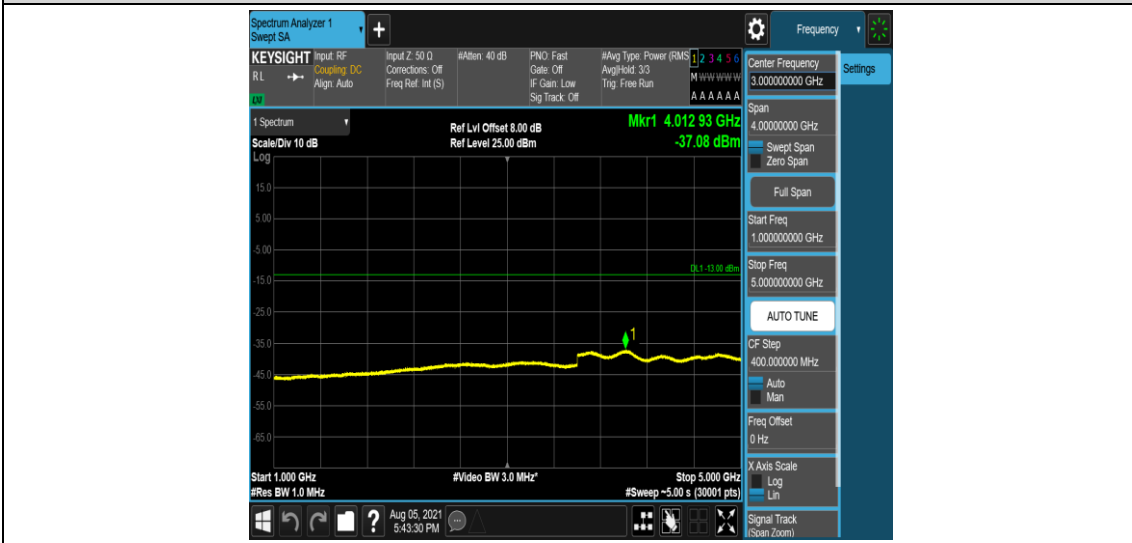

Band12-3MHz-16QAM-23165-1-0-High-0.15-30--49.72-PASS

Band12-3MHz-16QAM-23165-1-0-High-30-1000--33.6-PASS

Band12-3MHz-16QAM-23165-1-0-High-1000-5000--37.08-PASS

Band12-3MHz-16QAM-23165-1-0-High-5000-12000--58.36-PASS