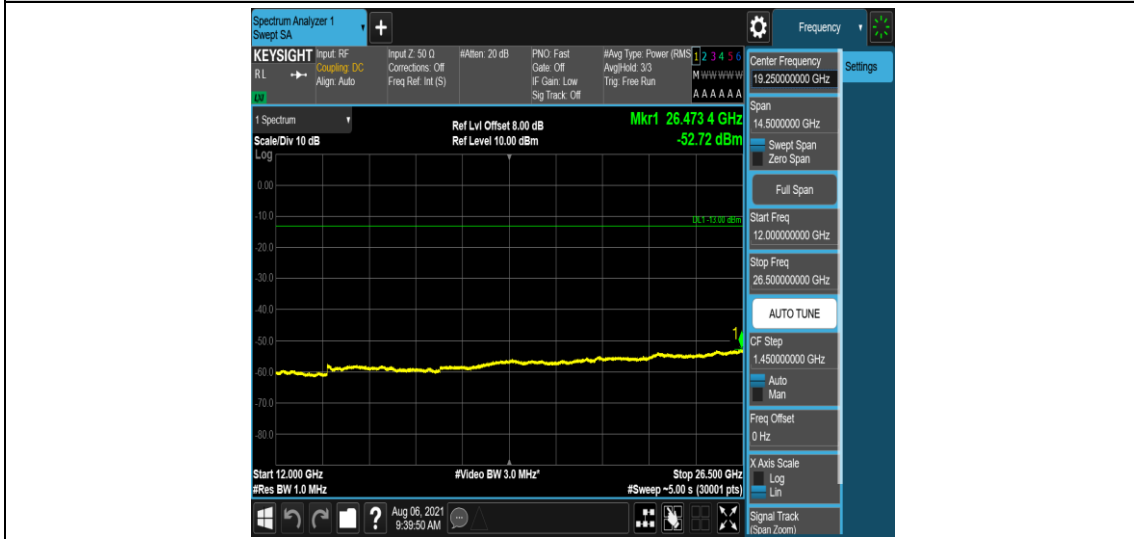

Band12-5MHz-16QAM-23155-1-0-High-0.15-30--52.19-PASS

Band12-5MHz-16QAM-23155-1-0-High-30-1000--34.66-PASS

Band12-5MHz-16QAM-23155-1-0-High-1000-5000--37.03-PASS

Band12-5MHz-16QAM-23155-1-0-High-5000-12000--58.21-PASS