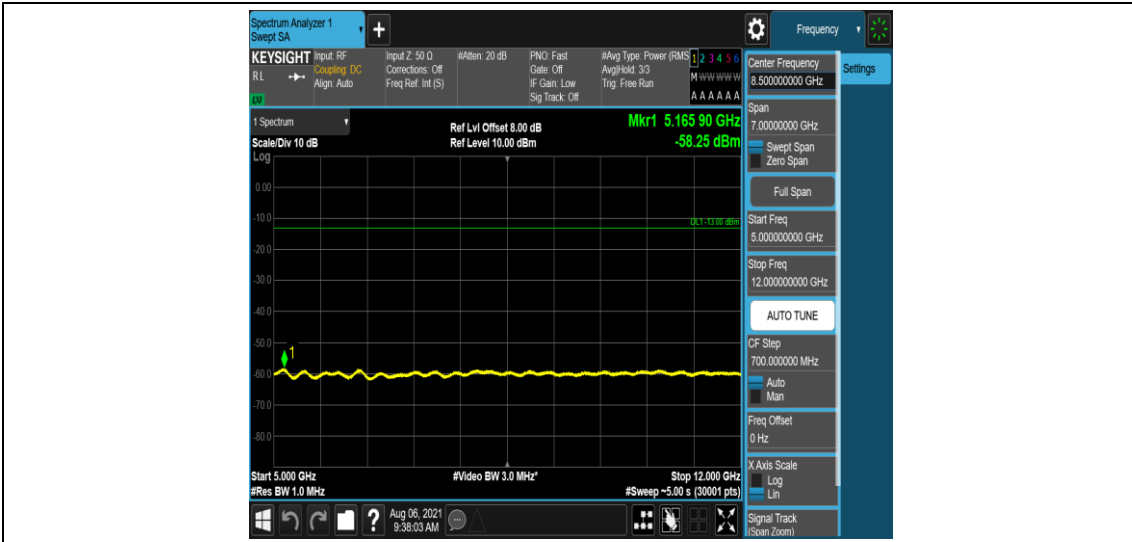

Band12-5MHz-QPSK-23155-1-0-High-1000-5000--37.04-PASS

Band12-5MHz-QPSK-23155-1-0-High-5000-12000--58.25-PASS