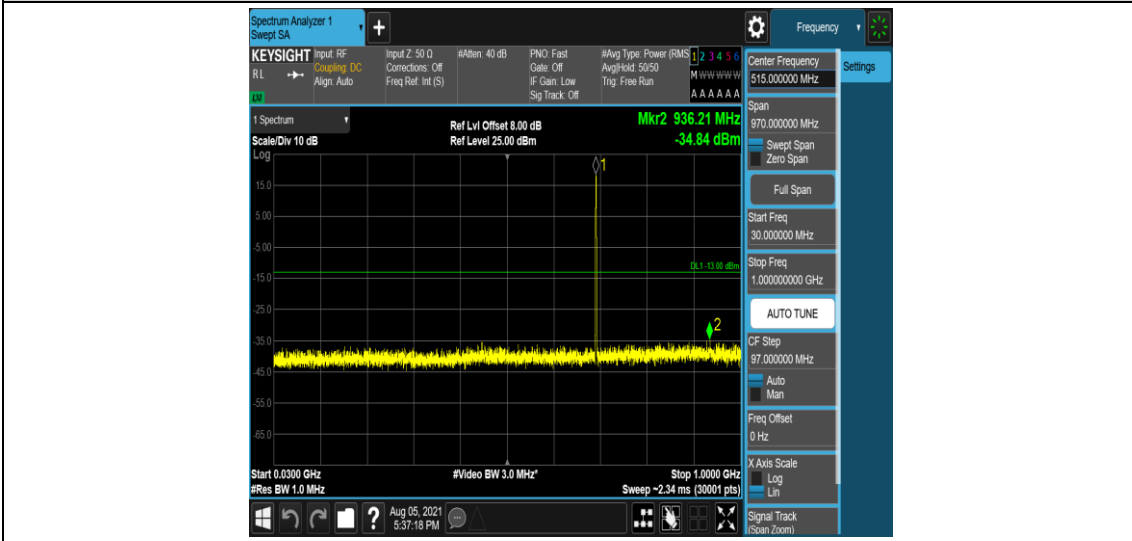

Band12-3MHz-16QAM-23025-1-0-Low-0.15-30--52.37-PASS

Band12-3MHz-16QAM-23025-1-0-Low-30-1000--34.84-PASS