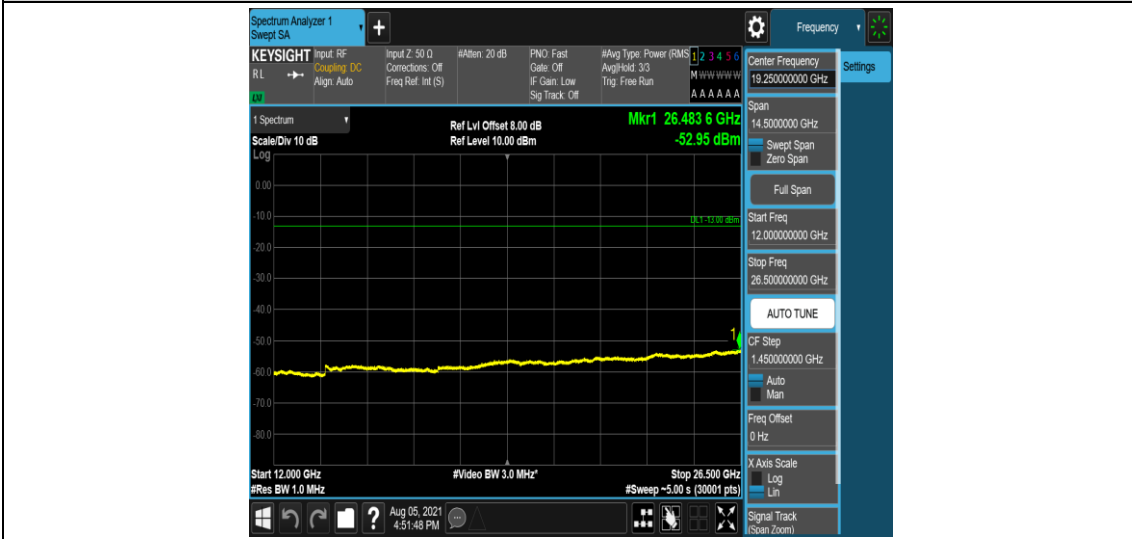

Band12-1.4MHz-QPSK-23095-1-0-Low-0.15-30--51.65-PASS

Band12-1.4MHz-QPSK-23095-1-0-Low-30-1000--34.75-PASS

Band12-1.4MHz-QPSK-23095-1-0-Low-1000-5000--37.15-PASS

Band12-1.4MHz-QPSK-23095-1-0-Low-5000-12000--58.22-PASS

Band12-1.4MHz-QPSK-23095-1-0-Low-12000-26500--52.95-PASS

Band12-1.4MHz-QPSK-23173-1-0-High-0.009-0.15--52.51-PASS

Band12-1.4MHz-QPSK-23173-1-0-High-0.15-30--52.66-PASS

Band12-1.4MHz-QPSK-23173-1-0-High-30-1000--34.66-PASS

Band12-1.4MHz-QPSK-23173-1-0-High-1000-5000--37.18-PASS

Band12-1.4MHz-QPSK-23173-1-0-High-5000-12000--58-PASS

Band12-1.4MHz-QPSK-23173-1-0-High-12000-26500--52.79-PASS

Band12-1.4MHz-16QAM-23017-1-0-Low-0.009-0.15--53.2-PASS