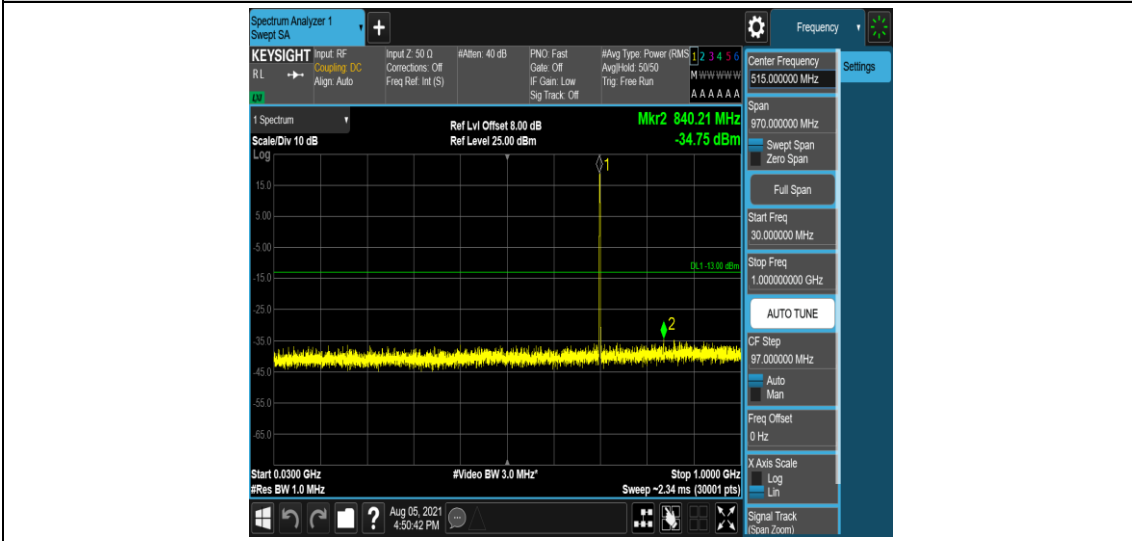

Band12-1.4MHz-QPSK-23095-1-0-Low-0.15-30--51.65-PASS

Band12-1.4MHz-QPSK-23095-1-0-Low-30-1000--34.75-PASS

Band12-1.4MHz-QPSK-23095-1-0-Low-1000-5000--37.15-PASS

Band12-1.4MHz-QPSK-23095-1-0-Low-5000-12000--58.22-PASS

Band12-1.4MHz-QPSK-23095-1-0-Low-12000-26500--52.95-PASS

Band12-1.4MHz-QPSK-23173-1-0-High-0.009-0.15--52.51-PASS

Band12-1.4MHz-QPSK-23173-1-0-High-0.15-30--52.66-PASS

Band12-1.4MHz-QPSK-23173-1-0-High-30-1000--34.66-PASS