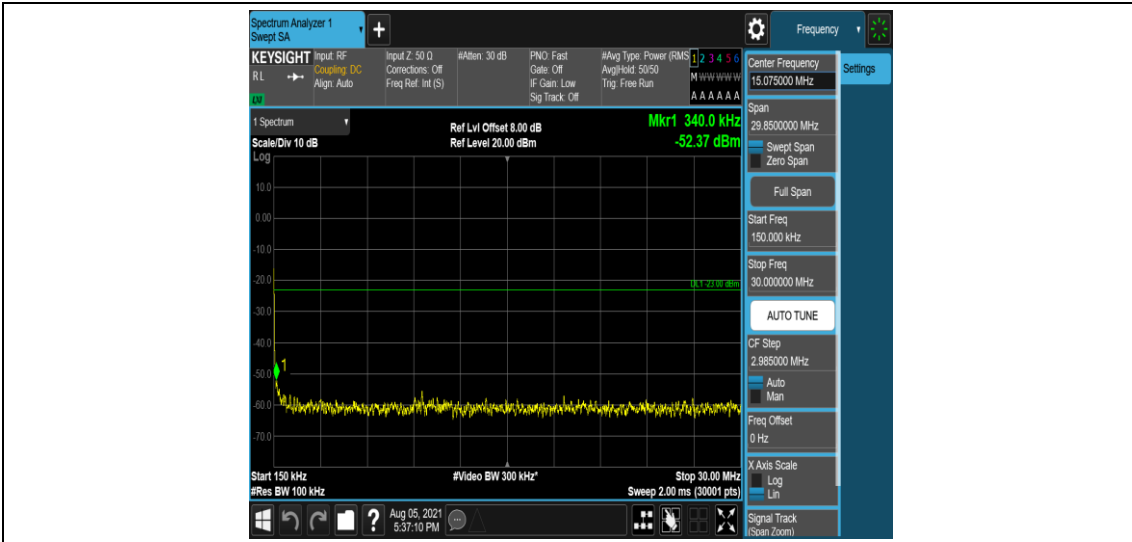

Band12-3MHz-16QAM-23025-1-0-Low-0.009-0.15--53.1-PASS

Band12-3MHz-16QAM-23025-1-0-Low-0.15-30--52.37-PASS