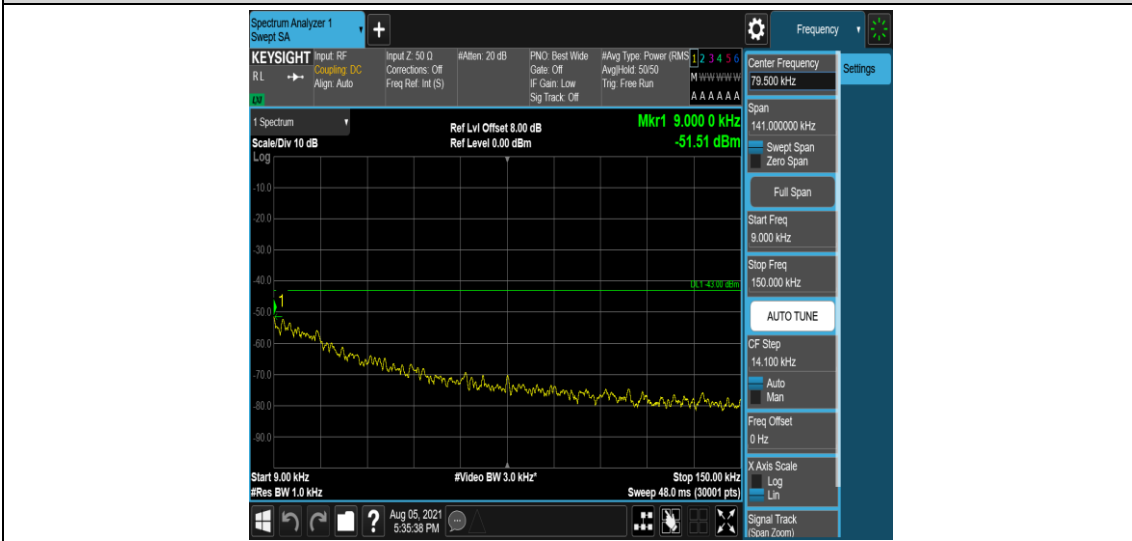

Band12-1.4MHz-16QAM-23173-1-0-High-12000-26500--52.82-PASS

Band12-3MHz-QPSK-23025-1-0-Low-0.009-0.15--51.51-PASS