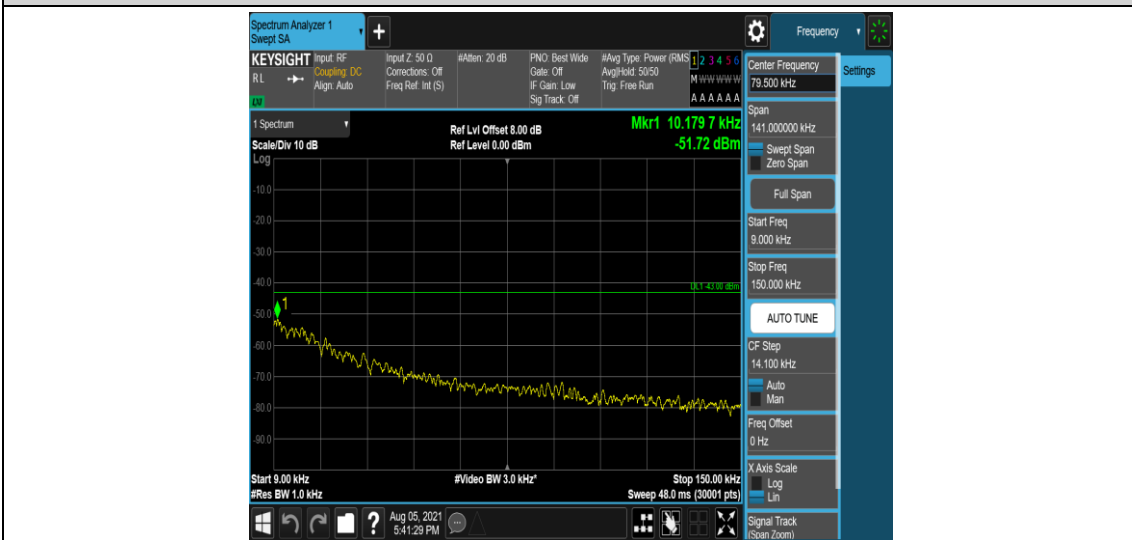

Band12-3MHz-QPSK-23095-1-0-Low-12000-26500--52.85-PASS

Band12-3MHz-QPSK-23165-1-0-High-0.009-0.15--51.73-PASS