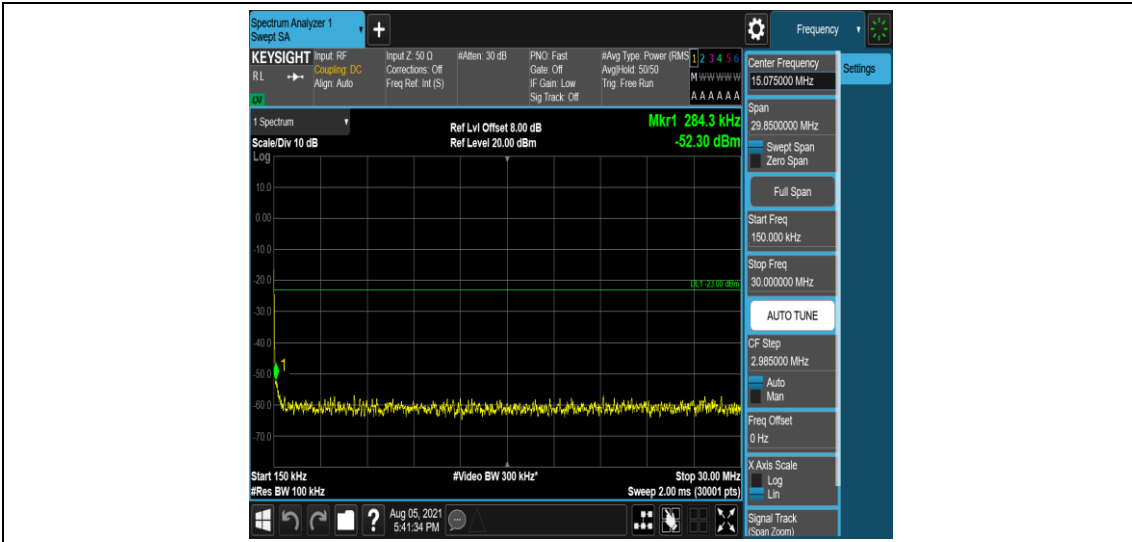

Band12-3MHz-QPSK-23165-1-0-High-0.009-0.15--51.73-PASS

Band12-3MHz-QPSK-23165-1-0-High-0.15-30--52.3-PASS