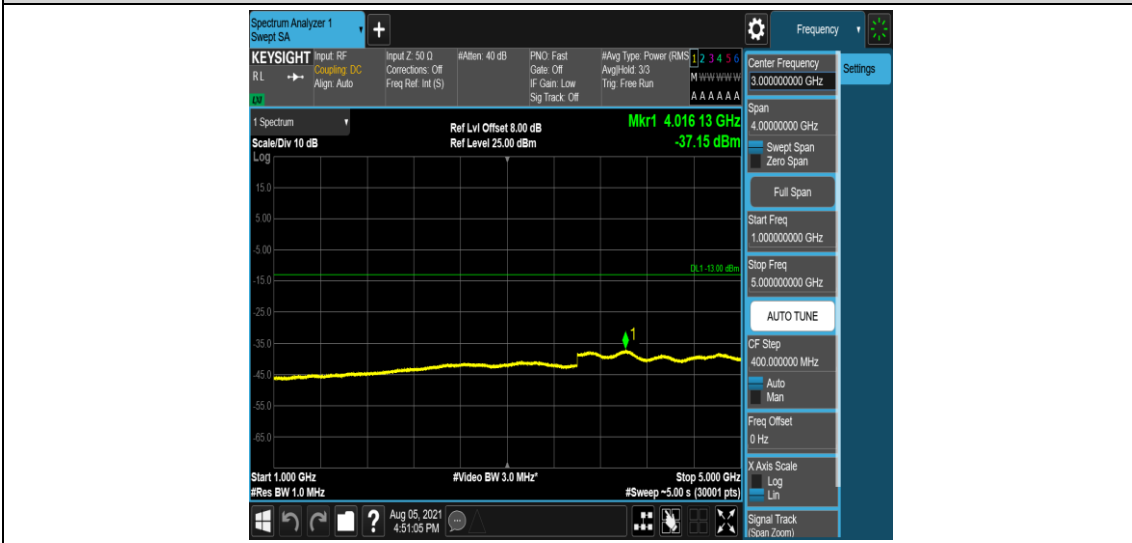

Band12-1.4MHz-QPSK-23095-1-0-Low-0.15-30--51.65-PASS

Band12-1.4MHz-QPSK-23095-1-0-Low-30-1000--34.75-PASS

Band12-1.4MHz-QPSK-23095-1-0-Low-1000-5000--37.15-PASS

Band12-1.4MHz-QPSK-23095-1-0-Low-5000-12000--58.22-PASS

Band12-1.4MHz-QPSK-23095-1-0-Low-12000-26500--52.95-PASS

Band12-1.4MHz-QPSK-23173-1-0-High-0.009-0.15--52.51-PASS

Band12-1.4MHz-QPSK-23173-1-0-High-0.15-30--52.66-PASS

Band12-1.4MHz-QPSK-23173-1-0-High-30-1000--34.66-PASS