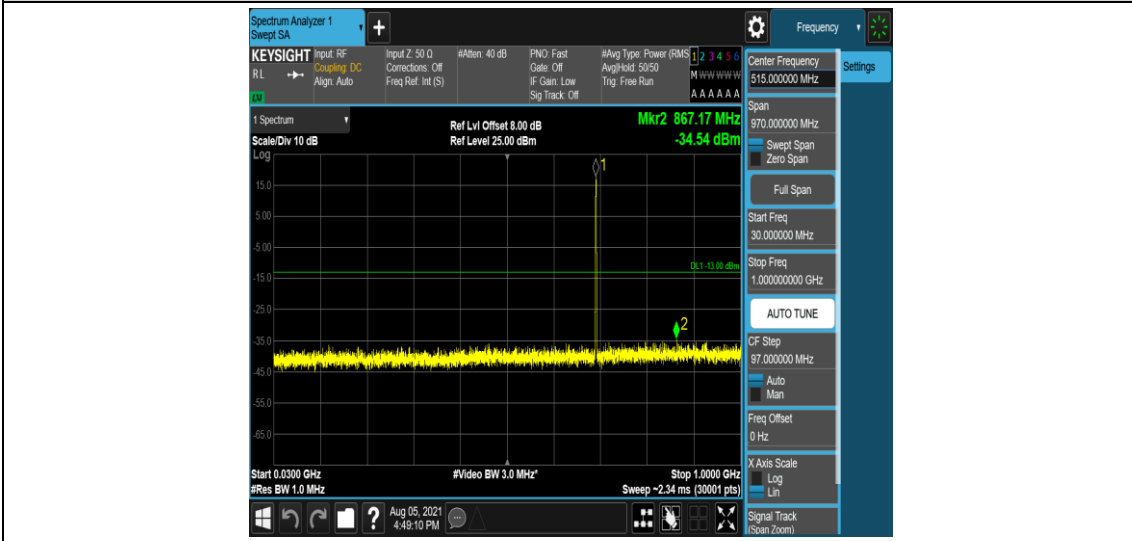

Band12-1.4MHz-16QAM-23017-1-0-Low-0.15-30--51.28-PASS

Band12-1.4MHz-16QAM-23017-1-0-Low-30-1000--34.54-PASS