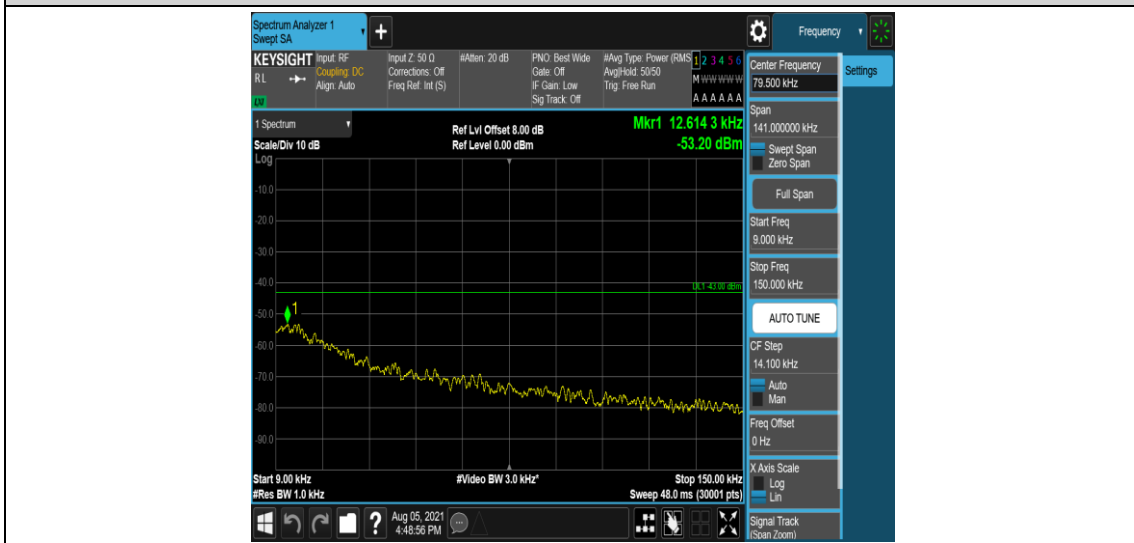

Band12-1.4MHz-QPSK-23095-1-0-Low-12000-26500--52.95-PASS

Band12-1.4MHz-QPSK-23173-1-0-High-0.009-0.15--52.51-PASS

Band12-1.4MHz-QPSK-23173-1-0-High-0.15-30--52.66-PASS

Band12-1.4MHz-QPSK-23173-1-0-High-30-1000--34.66-PASS

Band12-1.4MHz-QPSK-23173-1-0-High-1000-5000--37.18-PASS

Band12-1.4MHz-QPSK-23173-1-0-High-5000-12000--58-PASS

Band12-1.4MHz-QPSK-23173-1-0-High-12000-26500--52.79-PASS

Band12-1.4MHz-16QAM-23017-1-0-Low-0.009-0.15--53.2-PASS