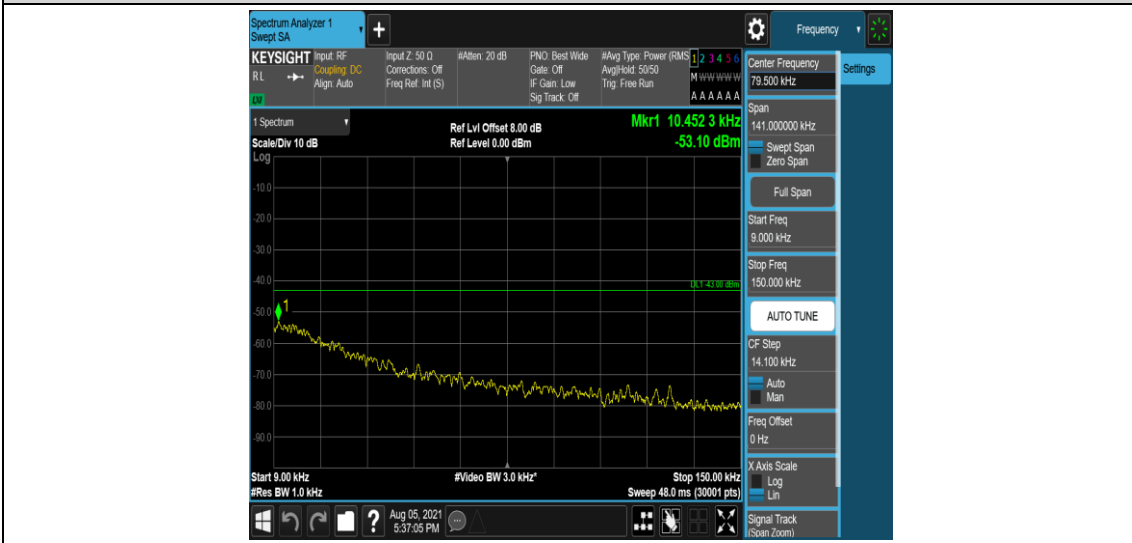

Band12-3MHz-QPSK-23165-1-0-High-30-1000--34.95-PASS

Band12-3MHz-QPSK-23165-1-0-High-1000-5000--37.18-PASS

Band12-3MHz-QPSK-23165-1-0-High-5000-12000--58.37-PASS

Band12-3MHz-QPSK-23165-1-0-High-12000-26500--52.78-PASS