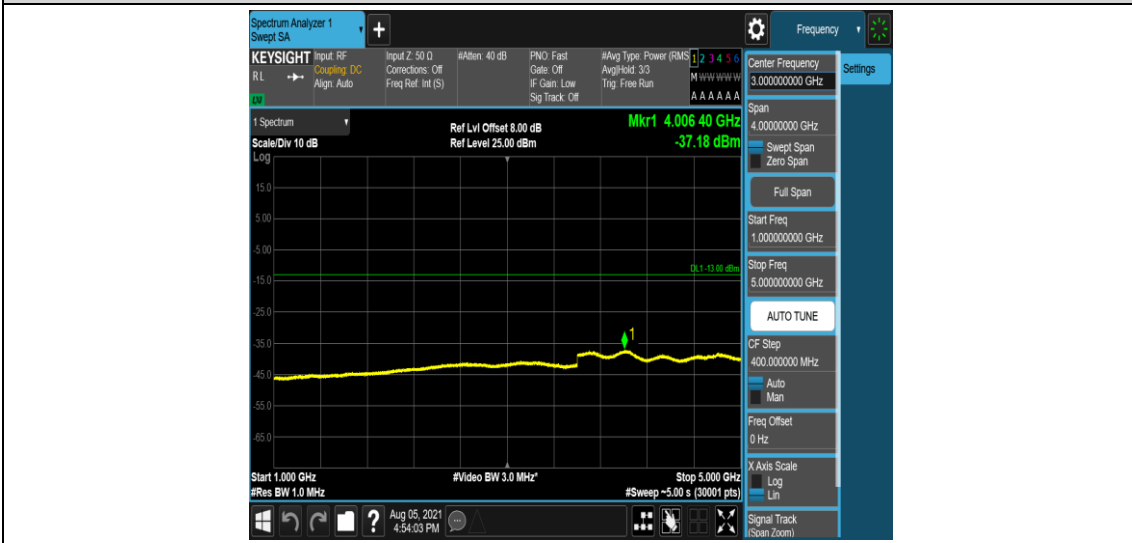

Band12-1.4MHz-QPSK-23095-1-0-Low-12000-26500--52.95-PASS

Band12-1.4MHz-QPSK-23173-1-0-High-0.009-0.15--52.51-PASS

Band12-1.4MHz-QPSK-23173-1-0-High-0.15-30--52.66-PASS

Band12-1.4MHz-QPSK-23173-1-0-High-30-1000--34.66-PASS

Band12-1.4MHz-QPSK-23173-1-0-High-1000-5000--37.18-PASS

Band12-1.4MHz-QPSK-23173-1-0-High-5000-12000--58-PASS

Band12-1.4MHz-QPSK-23173-1-0-High-12000-26500--52.79-PASS

Band12-1.4MHz-16QAM-23017-1-0-Low-0.009-0.15--53.2-PASS