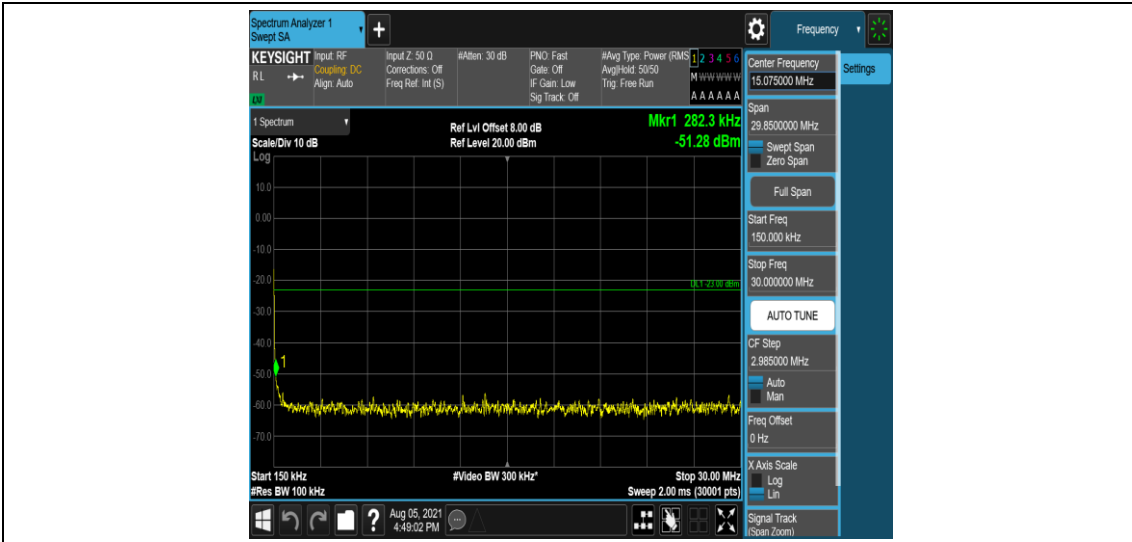

Band12-1.4MHz-QPSK-23173-1-0-High-1000-5000--37.18-PASS

Band12-1.4MHz-QPSK-23173-1-0-High-5000-12000--58-PASS

Band12-1.4MHz-QPSK-23173-1-0-High-12000-26500--52.79-PASS

Band12-1.4MHz-16QAM-23017-1-0-Low-0.009-0.15--53.2-PASS