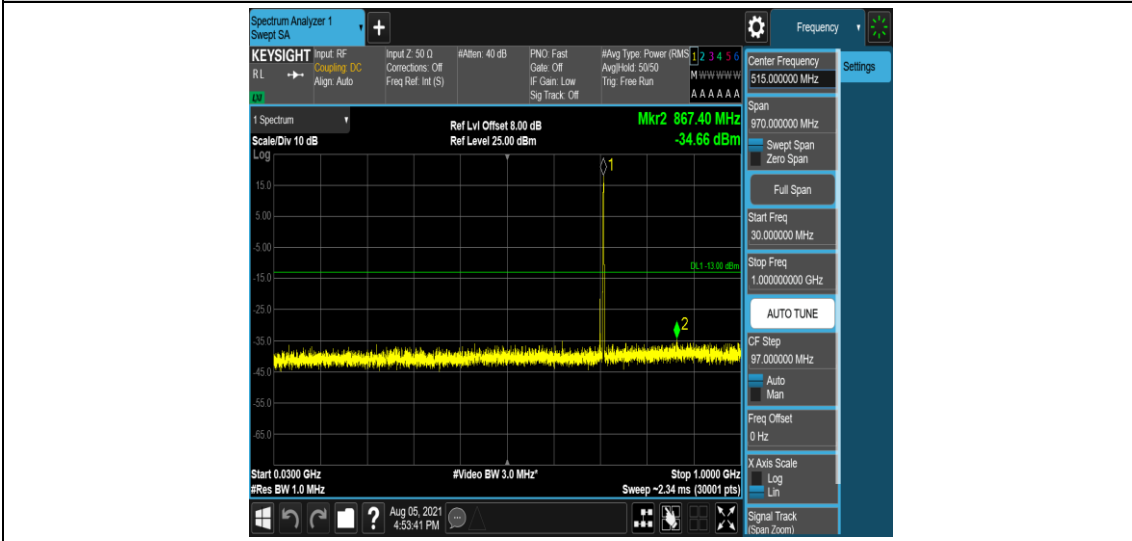

Band12-1.4MHz-QPSK-23095-1-0-Low-0.15-30--51.65-PASS

Band12-1.4MHz-QPSK-23095-1-0-Low-30-1000--34.75-PASS

Band12-1.4MHz-QPSK-23095-1-0-Low-1000-5000--37.15-PASS

Band12-1.4MHz-QPSK-23095-1-0-Low-5000-12000--58.22-PASS

Band12-1.4MHz-QPSK-23095-1-0-Low-12000-26500--52.95-PASS

Band12-1.4MHz-QPSK-23173-1-0-High-0.009-0.15--52.51-PASS

Band12-1.4MHz-QPSK-23173-1-0-High-0.15-30--52.66-PASS

Band12-1.4MHz-QPSK-23173-1-0-High-30-1000--34.66-PASS