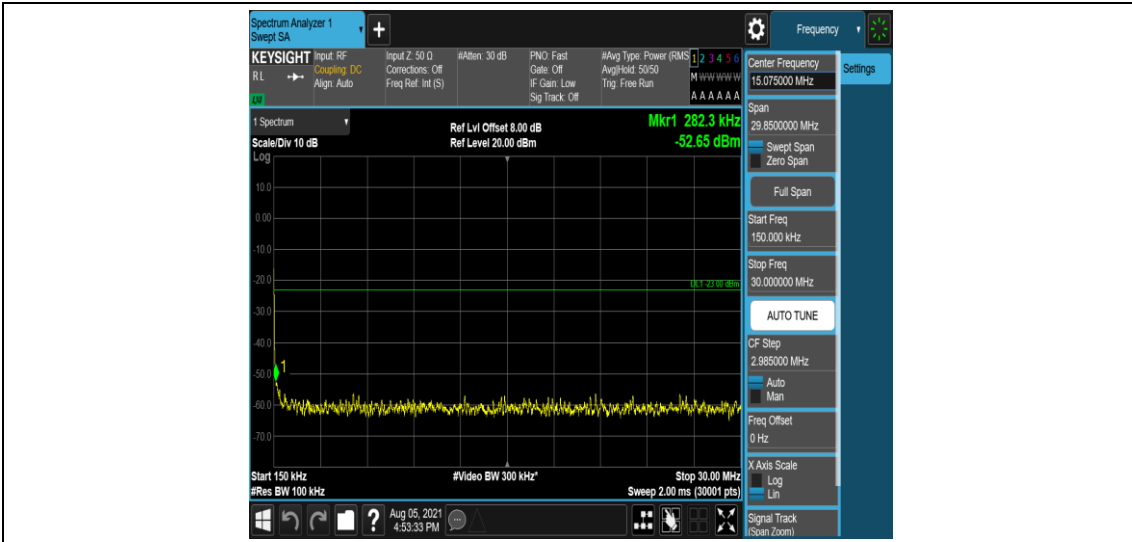

Band12-1.4MHz-QPSK-23095-1-0-Low-0.15-30--51.65-PASS

Band12-1.4MHz-QPSK-23095-1-0-Low-30-1000--34.75-PASS

Band12-1.4MHz-QPSK-23095-1-0-Low-1000-5000--37.15-PASS

Band12-1.4MHz-QPSK-23095-1-0-Low-5000-12000--58.22-PASS

Band12-1.4MHz-QPSK-23095-1-0-Low-12000-26500--52.95-PASS

Band12-1.4MHz-QPSK-23173-1-0-High-0.009-0.15--52.51-PASS

Band12-1.4MHz-QPSK-23173-1-0-High-0.15-30--52.66-PASS

Band12-1.4MHz-QPSK-23173-1-0-High-30-1000--34.66-PASS