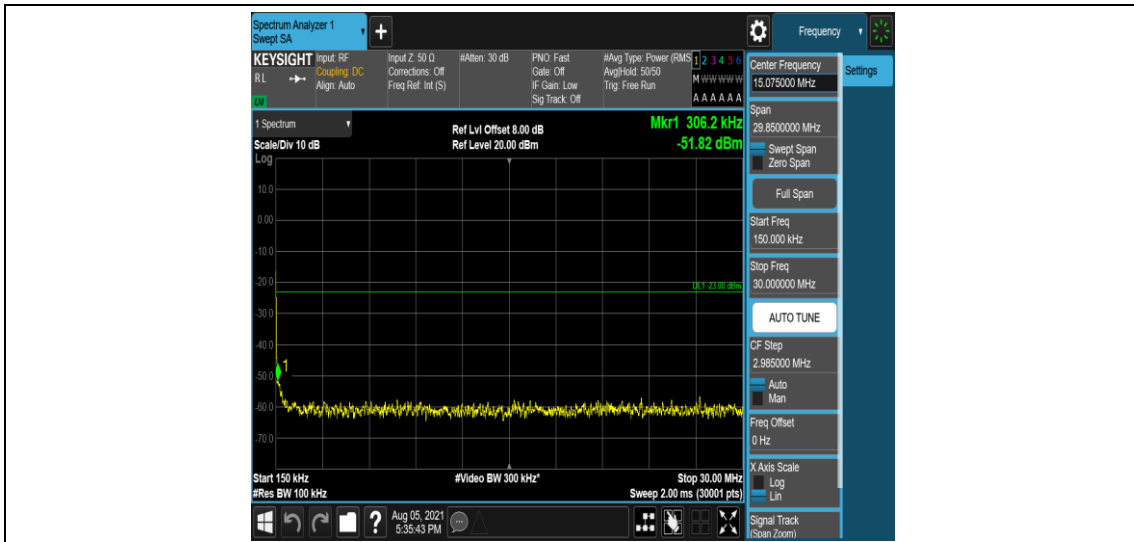

Band12-3MHz-QPSK-23025-1-0-Low-0.009-0.15--51.51-PASS

Band12-3MHz-QPSK-23025-1-0-Low-0.15-30--51.82-PASS