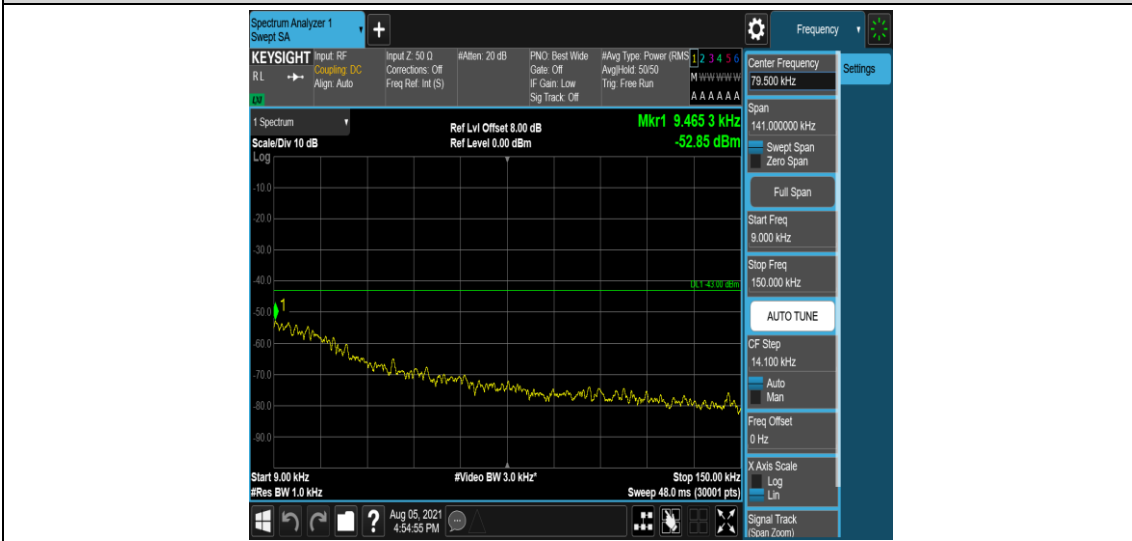

Band12-1.4MHz-16QAM-23017-1-0-Low-12000-26500--52.89-PASS

Band12-1.4MHz-16QAM-23095-1-0-Low-0.009-0.15--53.09-PASS

Band12-1.4MHz-16QAM-23095-1-0-Low-0.15-30--54.17-PASS

Band12-1.4MHz-16QAM-23095-1-0-Low-30-1000--34.96-PASS

Band12-1.4MHz-16QAM-23095-1-0-Low-1000-5000--37.09-PASS

Band12-1.4MHz-16QAM-23095-1-0-Low-5000-12000--58.43-PASS

Band12-1.4MHz-16QAM-23095-1-0-Low-12000-26500--52.76-PASS

Band12-1.4MHz-16QAM-23173-1-0-High-0.009-0.15--52.85-PASS