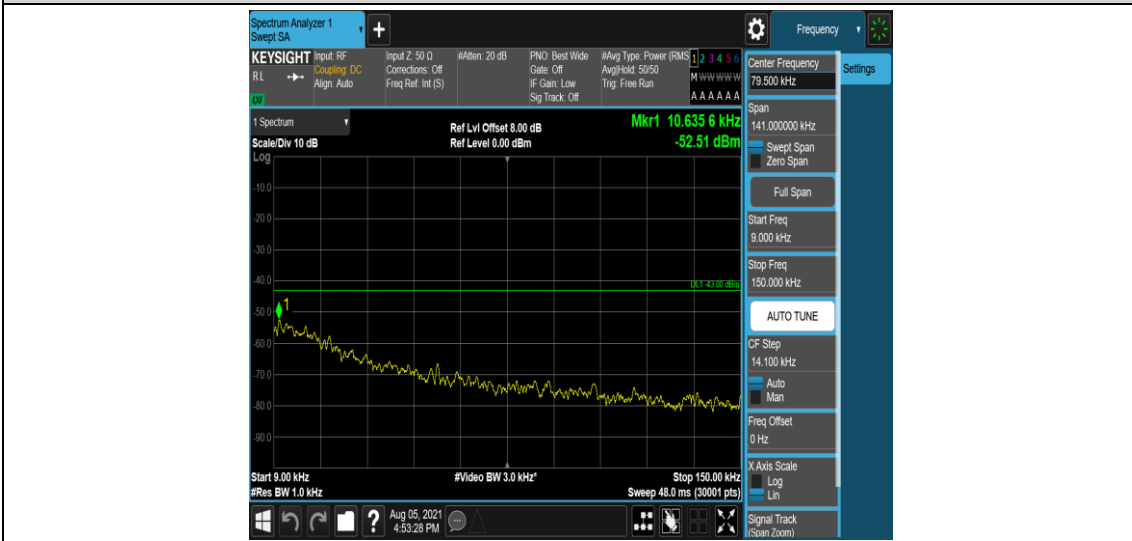

Band12-1.4MHz-QPSK-23095-1-0-Low-0.15-30--51.65-PASS

Band12-1.4MHz-QPSK-23095-1-0-Low-30-1000--34.75-PASS

Band12-1.4MHz-QPSK-23095-1-0-Low-1000-5000--37.15-PASS

Band12-1.4MHz-QPSK-23095-1-0-Low-5000-12000--58.22-PASS

Band12-1.4MHz-QPSK-23095-1-0-Low-12000-26500--52.95-PASS

Band12-1.4MHz-QPSK-23173-1-0-High-0.009-0.15--52.51-PASS

Band12-1.4MHz-QPSK-23173-1-0-High-0.15-30--52.66-PASS

Band12-1.4MHz-QPSK-23173-1-0-High-30-1000--34.66-PASS