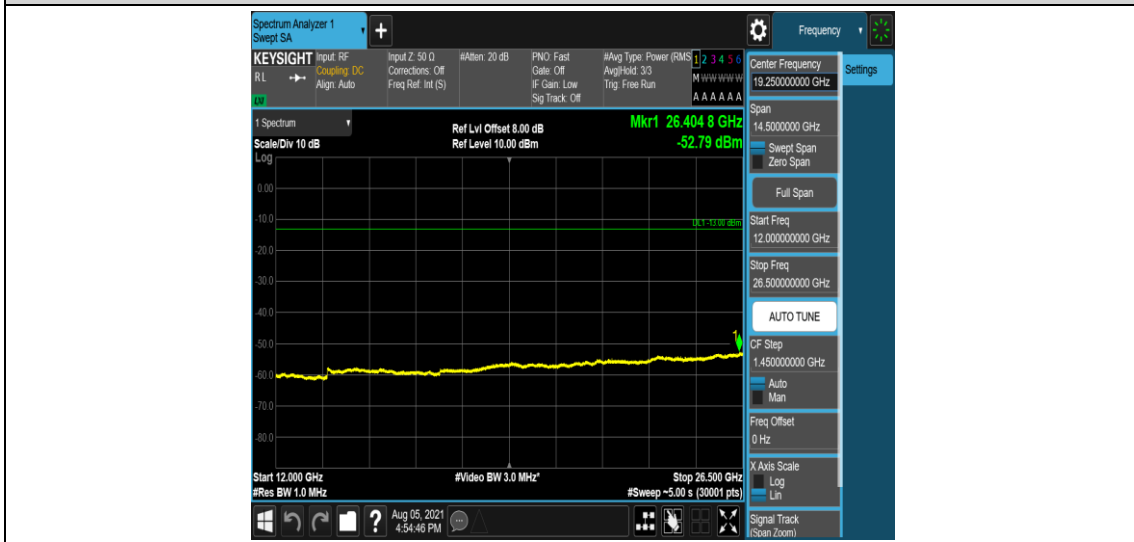

Band12-1.4MHz-QPSK-23095-1-0-Low-0.15-30--51.65-PASS

Band12-1.4MHz-QPSK-23095-1-0-Low-30-1000--34.75-PASS

Band12-1.4MHz-QPSK-23095-1-0-Low-1000-5000--37.15-PASS

Band12-1.4MHz-QPSK-23095-1-0-Low-5000-12000--58.22-PASS

Band12-1.4MHz-QPSK-23095-1-0-Low-12000-26500--52.95-PASS

Band12-1.4MHz-QPSK-23173-1-0-High-0.009-0.15--52.51-PASS

Band12-1.4MHz-QPSK-23173-1-0-High-0.15-30--52.66-PASS

Band12-1.4MHz-QPSK-23173-1-0-High-30-1000--34.66-PASS

Band12-1.4MHz-QPSK-23173-1-0-High-1000-5000--37.18-PASS

Band12-1.4MHz-QPSK-23173-1-0-High-5000-12000--58-PASS

Band12-1.4MHz-QPSK-23173-1-0-High-12000-26500--52.79-PASS

Band12-1.4MHz-16QAM-23017-1-0-Low-0.009-0.15--53.2-PASS