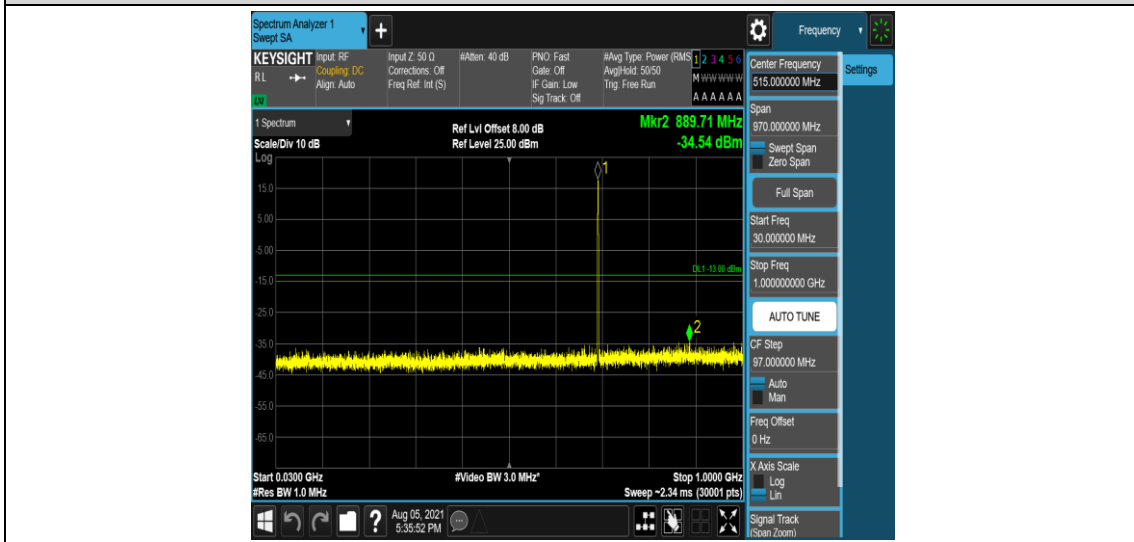

Band12-1.4MHz-16QAM-23173-1-0-High-5000-12000--58.41-PASS

Band12-1.4MHz-16QAM-23173-1-0-High-12000-26500--52.82-PASS

Band12-3MHz-QPSK-23025-1-0-Low-0.009-0.15--51.51-PASS

Band12-3MHz-QPSK-23025-1-0-Low-0.15-30--51.82-PASS