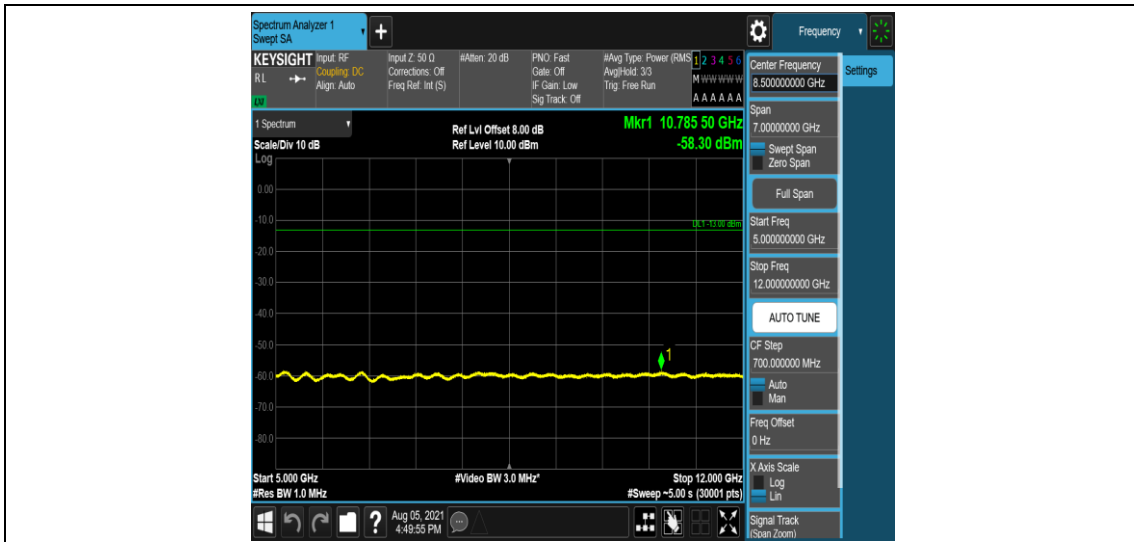

Band12-1.4MHz-16QAM-23017-1-0-Low-1000-5000--37.1-PASS

Band12-1.4MHz-16QAM-23017-1-0-Low-5000-12000--58.3-PASS