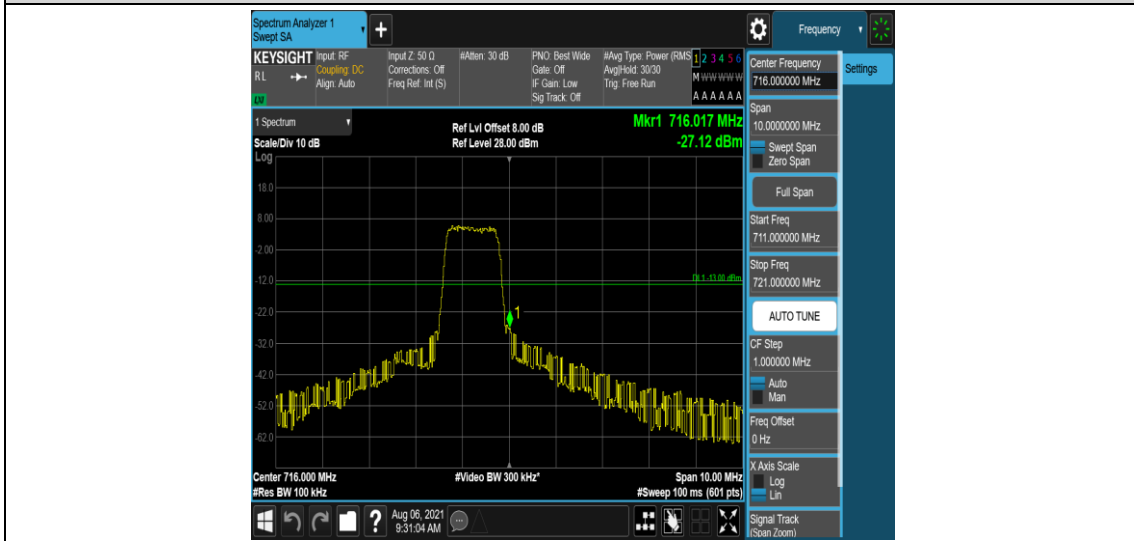

Band12-5MHz-16QAM-23155-6-0-High--27.12-PASS