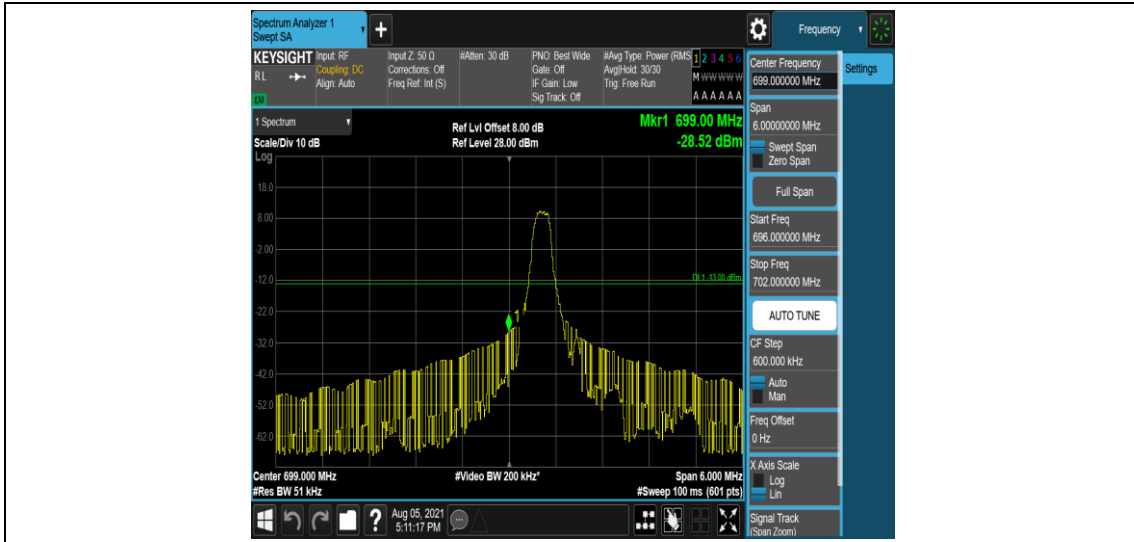

Band12-3MHz-16QAM-23025-1-0-Low--28.52-PASS