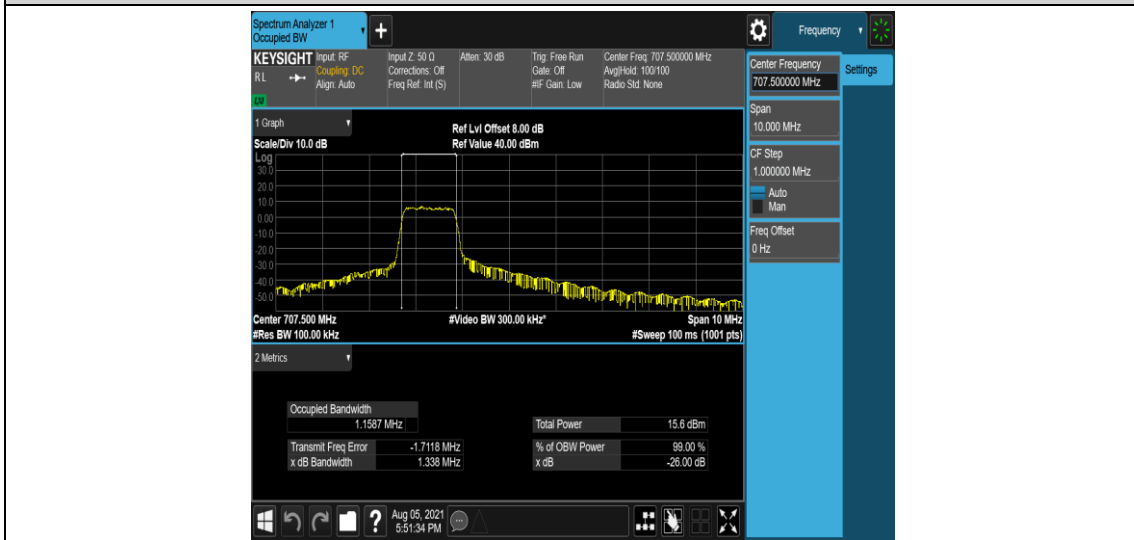

Band12-5MHz-QPSK-23035-6-0-Low-1.1627-1.359-PASS

Band12-5MHz-QPSK-23095-6-0-Low-1.1587-1.338-PASS

Band12-5MHz-QPSK-23155-6-0-High-1.1647-1.335-PASS

Band12-5MHz-16QAM-23035-6-0-Low-1.1595-1.342-PASS

Band12-5MHz-16QAM-23095-6-0-Low-1.1572-1.349-PASS