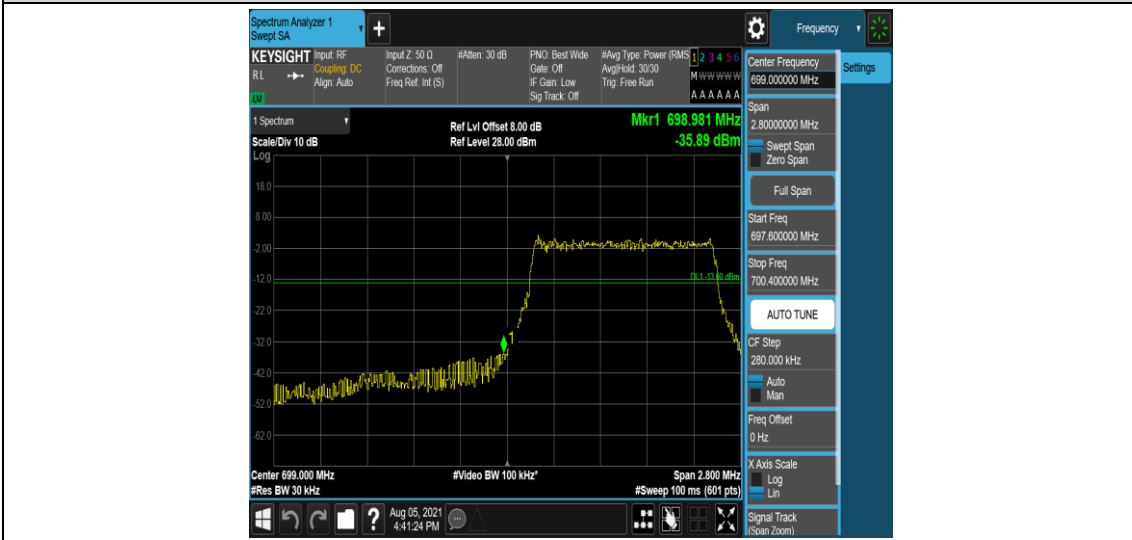

Band12-10MHz-16QAM-23095-6-0-Low-1.2976-1.558-PASS

Band12-10MHz-16QAM-23130-6-0-High-1.2912-1.558-PASS

Appendix D: Band Edge for M1

Test Result

Band	Bandwidth	Channel	Modulation	RB Size	RB Start	NB Index	Result(dBm)	Verdict
Band12	1.4MHz	23017	QPSK	1	0	Low	-26.59	PASS
Band12	1.4MHz	23017	QPSK	6	0	Low	-35.89	PASS
Band12	1.4MHz	23173	QPSK	1	0	High	-40.69	PASS
Band12	1.4MHz	23173	QPSK	6	0	High	-34.22	PASS
Band12	1.4MHz	23017	16QAM	1	0	Low	-29.37	PASS
Band12	1.4MHz	23017	16QAM	6	0	Low	-35.27	PASS
Band12	1.4MHz	23173	16QAM	1	0	High	-37.65	PASS
Band12	1.4MHz	23173	16QAM	6	0	High	-36.17	PASS
Band12	3MHz	23025	QPSK	1	0	Low	-27.08	PASS
Band12	3MHz	23025	QPSK	6	0	Low	-38.80	PASS
Band12	3MHz	23165	QPSK	1	0	High	-39.84	PASS
Band12	3MHz	23165	QPSK	6	0	High	-35.77	PASS
Band12	3MHz	23025	16QAM	1	0	Low	-28.52	PASS
Band12	3MHz	23025	16QAM	6	0	Low	-38.57	PASS
Band12	3MHz	23165	16QAM	1	0	High	-35.69	PASS
Band12	3MHz	23165	16QAM	6	0	High	-35.81	PASS
Band12	5MHz	23035	QPSK	1	0	Low	-25.12	PASS
Band12	5MHz	23035	QPSK	6	0	Low	-29.60	PASS
Band12	5MHz	23155	QPSK	1	0	High	-37.19	PASS
Band12	5MHz	23155	QPSK	6	0	High	-27.43	PASS
Band12	5MHz	23035	16QAM	1	0	Low	-27.35	PASS
Band12	5MHz	23035	16QAM	6	0	Low	-29.36	PASS
Band12	5MHz	23155	16QAM	1	0	High	-41.08	PASS
Band12	5MHz	23155	16QAM	6	0	High	-27.12	PASS
Band12	10MHz	23060	QPSK	1	0	Low	-32.19	PASS
Band12	10MHz	23060	QPSK	6	0	Low	-31.26	PASS
Band12	10MHz	23130	QPSK	1	0	High	-37.74	PASS
Band12	10MHz	23130	QPSK	6	0	High	-31.14	PASS
Band12	10MHz	23060	16QAM	1	0	Low	-33.68	PASS
Band12	10MHz	23060	16QAM	6	0	Low	-32.61	PASS
Band12	10MHz	23130	16QAM	1	0	High	-34.53	PASS
Band12	10MHz	23130	16QAM	6	0	High	-31.44	PASS

Test Graphs

Band12-1.4MHz-QPSK-23017-1-0-Low--26.59-PASS

Band12-1.4MHz-QPSK-23017-6-0-Low--35.89-PASS

Band12-1.4MHz-QPSK-23173-1-0-High--40.69-PASS

Band12-1.4MHz-QPSK-23173-6-0-High--34.22-PASS

Band12-1.4MHz-16QAM-23017-1-0-Low--29.37-PASS