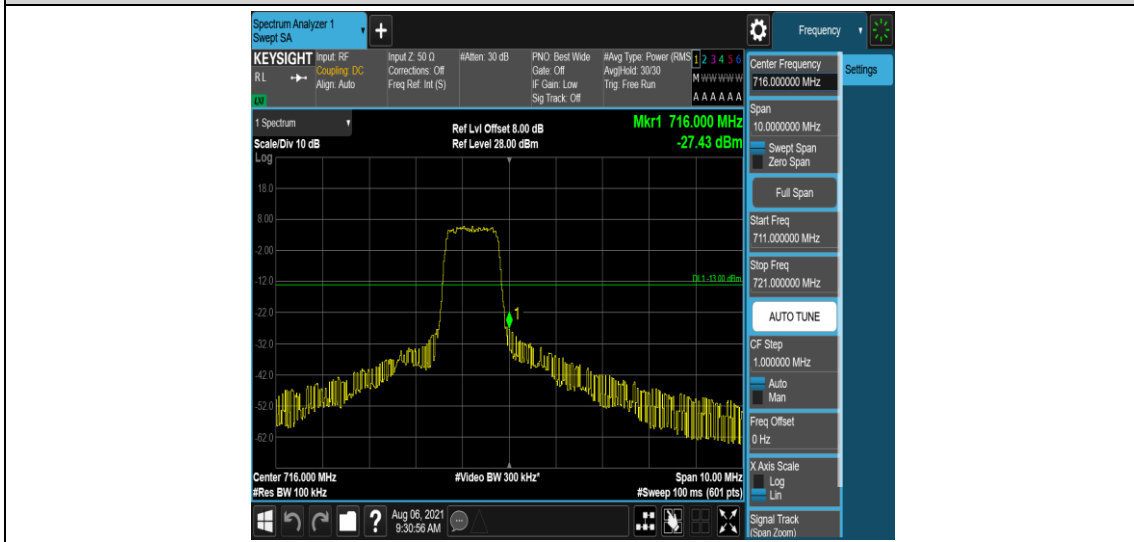

Band12-3MHz-16QAM-23165-6-0-High--35.81-PASS

Band12-5MHz-QPSK-23035-1-0-Low--25.12-PASS

Band12-5MHz-QPSK-23035-6-0-Low--29.60-PASS

Band12-5MHz-QPSK-23155-1-0-High--37.19-PASS

Band12-5MHz-QPSK-23155-6-0-High--27.43-PASS