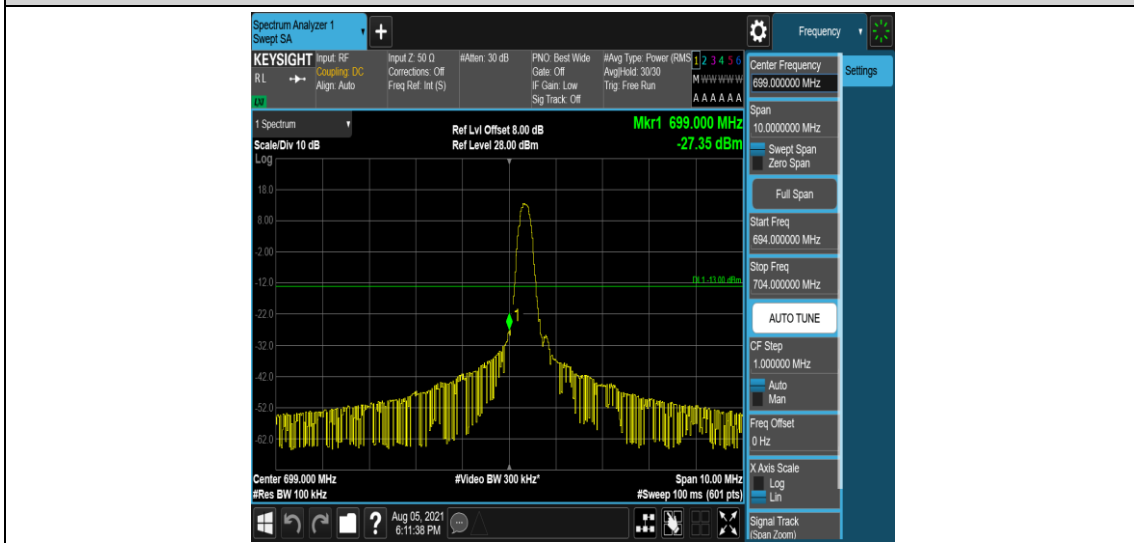

Band12-3MHz-16QAM-23165-6-0-High--35.81-PASS

Band12-5MHz-QPSK-23035-1-0-Low--25.12-PASS

Band12-5MHz-QPSK-23035-6-0-Low--29.60-PASS

Band12-5MHz-QPSK-23155-1-0-High--37.19-PASS

Band12-5MHz-QPSK-23155-6-0-High--27.43-PASS