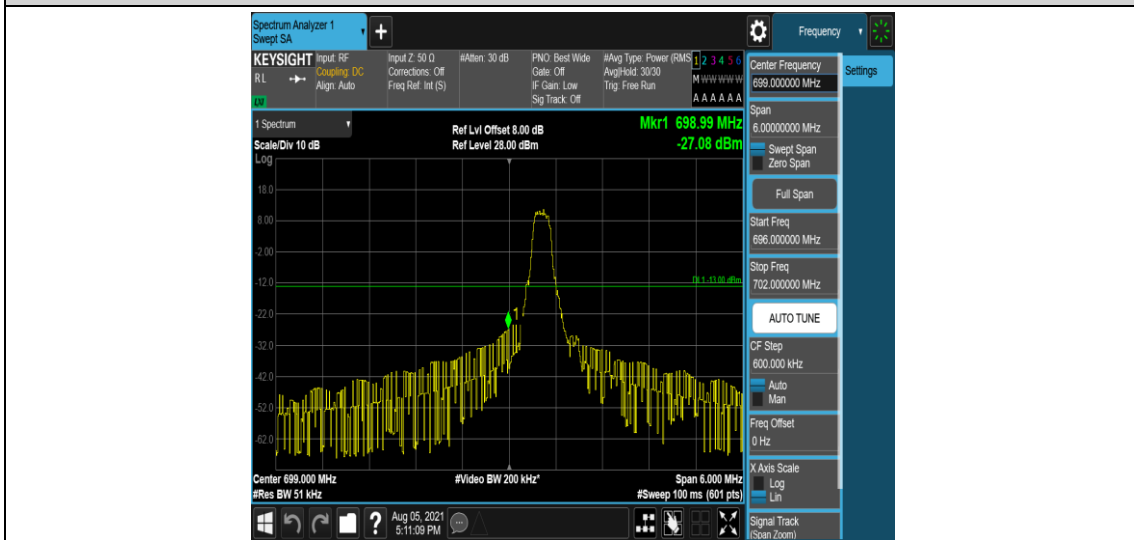

Band12-3MHz-QPSK-23025-1-0-Low--27.08-PASS