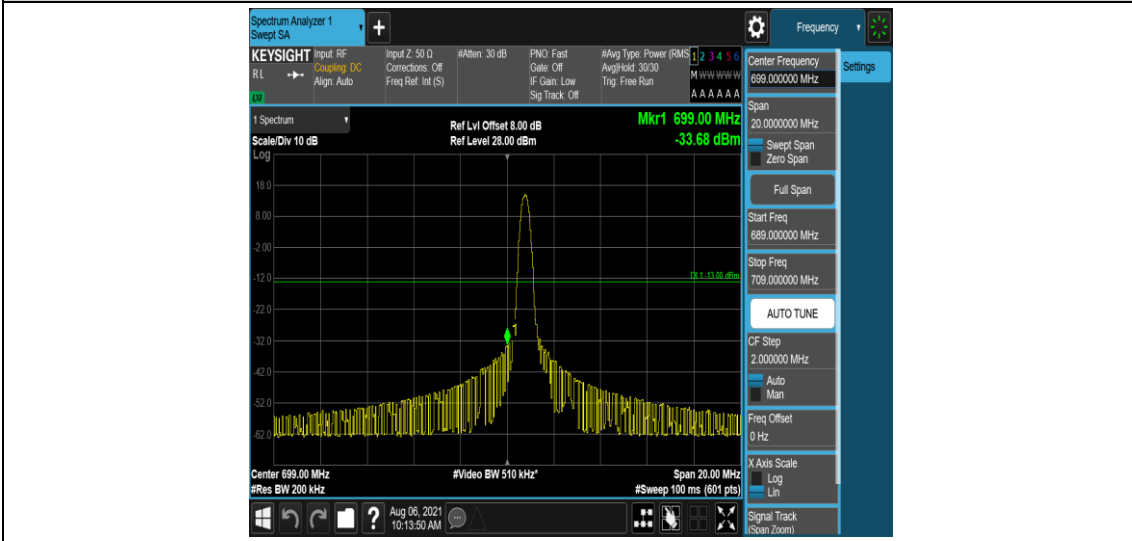

Band12-10MHz-16QAM-23060-1-0-Low--33.68-PASS