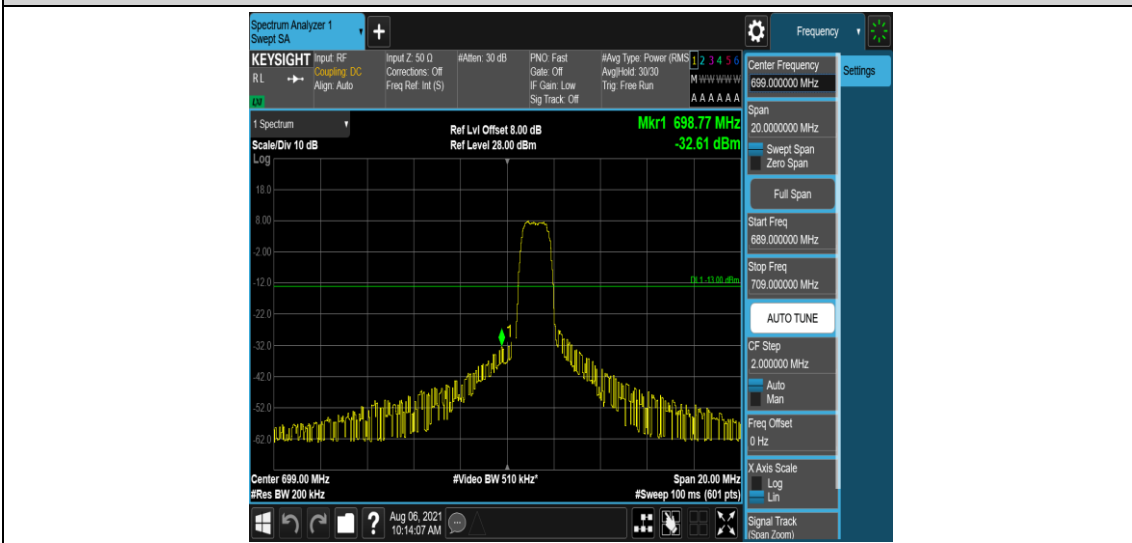

Band12-10MHz-QPSK-23060-6-0-Low--31.26-PASS

Band12-10MHz-QPSK-23130-1-0-High--37.74-PASS

Band12-10MHz-QPSK-23130-6-0-High--31.14-PASS

Band12-10MHz-16QAM-23060-1-0-Low--33.68-PASS

Band12-10MHz-16QAM-23060-6-0-Low--32.61-PASS