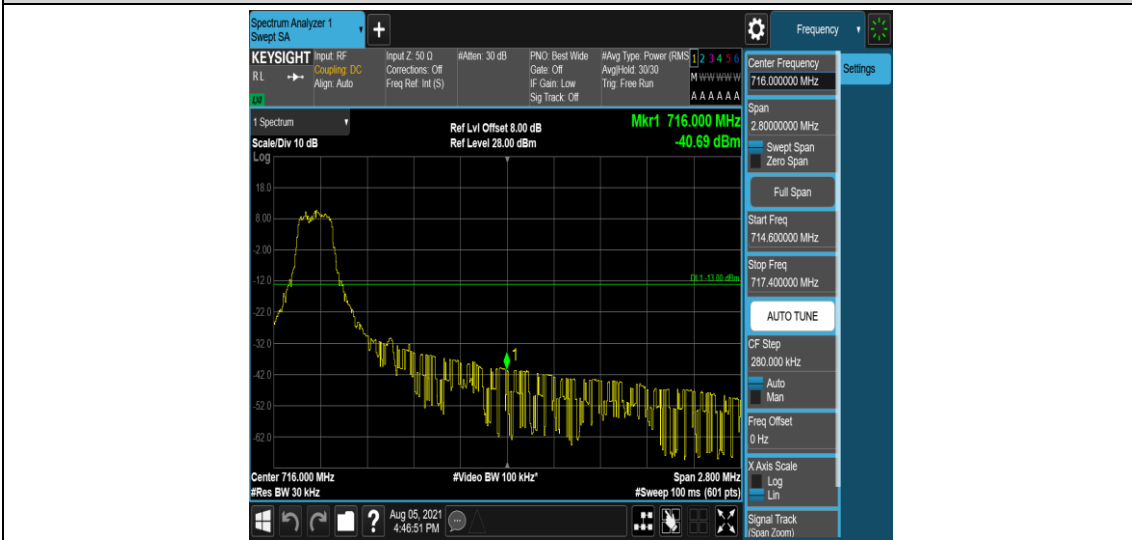

Band12-10MHz-16QAM-23095-6-0-Low-1.2976-1.558-PASS

Band12-10MHz-16QAM-23130-6-0-High-1.2912-1.558-PASS

Appendix D: Band Edge for M1

Test Result

Band	Bandwidth	Channel	Modulation	RB Size	RB Start	NB Index	Result(dBm)	Verdict
Band12	1.4MHz	23017	QPSK	1	0	Low	-26.59	PASS
Band12	1.4MHz	23017	QPSK	6	0	Low	-35.89	PASS
Band12	1.4MHz	23173	QPSK	1	0	High	-40.69	PASS
Band12	1.4MHz	23173	QPSK	6	0	High	-34.22	PASS
Band12	1.4MHz	23017	16QAM	1	0	Low	-29.37	PASS
Band12	1.4MHz	23017	16QAM	6	0	Low	-35.27	PASS
Band12	1.4MHz	23173	16QAM	1	0	High	-37.65	PASS
Band12	1.4MHz	23173	16QAM	6	0	High	-36.17	PASS
Band12	3MHz	23025	QPSK	1	0	Low	-27.08	PASS
Band12	3MHz	23025	QPSK	6	0	Low	-38.80	PASS
Band12	3MHz	23165	QPSK	1	0	High	-39.84	PASS
Band12	3MHz	23165	QPSK	6	0	High	-35.77	PASS
Band12	3MHz	23025	16QAM	1	0	Low	-28.52	PASS
Band12	3MHz	23025	16QAM	6	0	Low	-38.57	PASS
Band12	3MHz	23165	16QAM	1	0	High	-35.69	PASS
Band12	3MHz	23165	16QAM	6	0	High	-35.81	PASS
Band12	5MHz	23035	QPSK	1	0	Low	-25.12	PASS
Band12	5MHz	23035	QPSK	6	0	Low	-29.60	PASS
Band12	5MHz	23155	QPSK	1	0	High	-37.19	PASS
Band12	5MHz	23155	QPSK	6	0	High	-27.43	PASS
Band12	5MHz	23035	16QAM	1	0	Low	-27.35	PASS
Band12	5MHz	23035	16QAM	6	0	Low	-29.36	PASS
Band12	5MHz	23155	16QAM	1	0	High	-41.08	PASS
Band12	5MHz	23155	16QAM	6	0	High	-27.12	PASS
Band12	10MHz	23060	QPSK	1	0	Low	-32.19	PASS
Band12	10MHz	23060	QPSK	6	0	Low	-31.26	PASS
Band12	10MHz	23130	QPSK	1	0	High	-37.74	PASS
Band12	10MHz	23130	QPSK	6	0	High	-31.14	PASS
Band12	10MHz	23060	16QAM	1	0	Low	-33.68	PASS
Band12	10MHz	23060	16QAM	6	0	Low	-32.61	PASS
Band12	10MHz	23130	16QAM	1	0	High	-34.53	PASS
Band12	10MHz	23130	16QAM	6	0	High	-31.44	PASS

Test Graphs

Band12-1.4MHz-QPSK-23017-1-0-Low--26.59-PASS

Band12-1.4MHz-QPSK-23017-6-0-Low--35.89-PASS

Band12-1.4MHz-QPSK-23173-1-0-High--40.69-PASS

Band12-1.4MHz-QPSK-23173-6-0-High--34.22-PASS

Band12-1.4MHz-16QAM-23017-1-0-Low--29.37-PASS