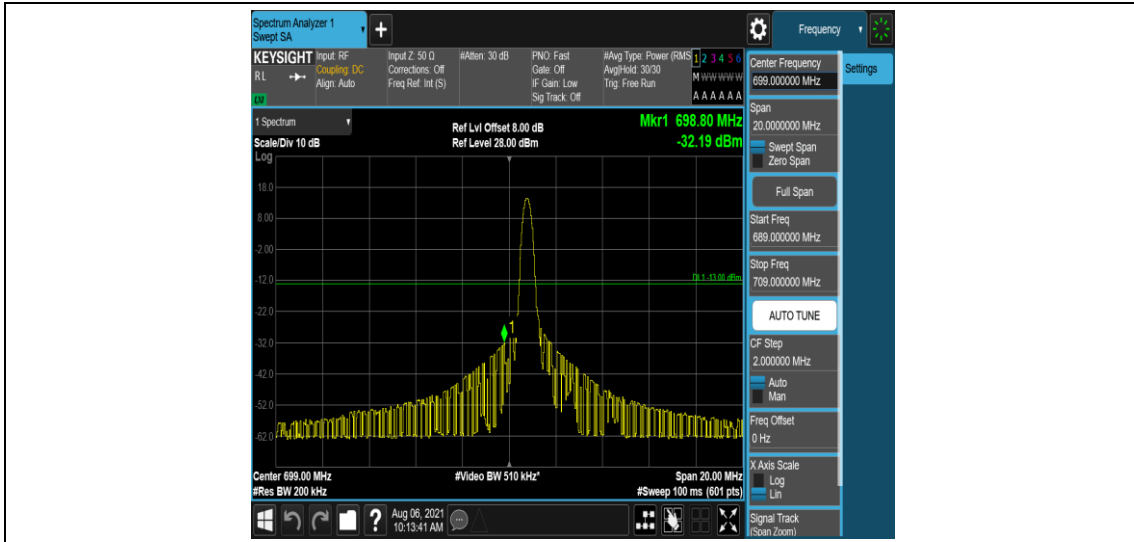

Band12-5MHz-16QAM-23035-1-0-Low--27.35-PASS

Band12-5MHz-16QAM-23035-6-0-Low--29.36-PASS

Band12-5MHz-16QAM-23155-1-0-High--41.08-PASS

Band12-5MHz-16QAM-23155-6-0-High--27.12-PASS

Band12-10MHz-QPSK-23060-1-0-Low--32.19-PASS