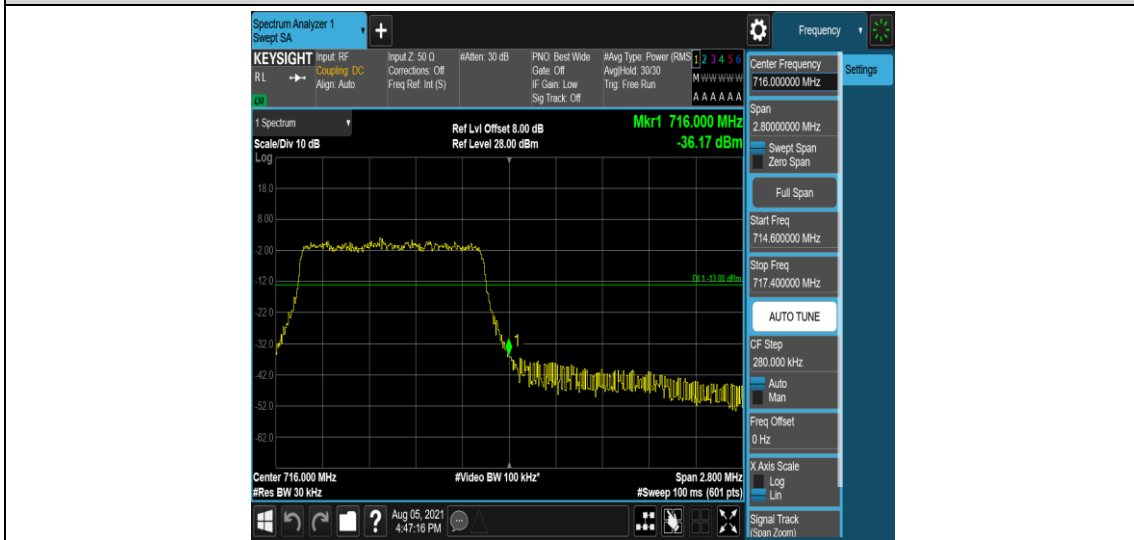

Band12-1.4MHz-16QAM-23173-6-0-High--36.17-PASS