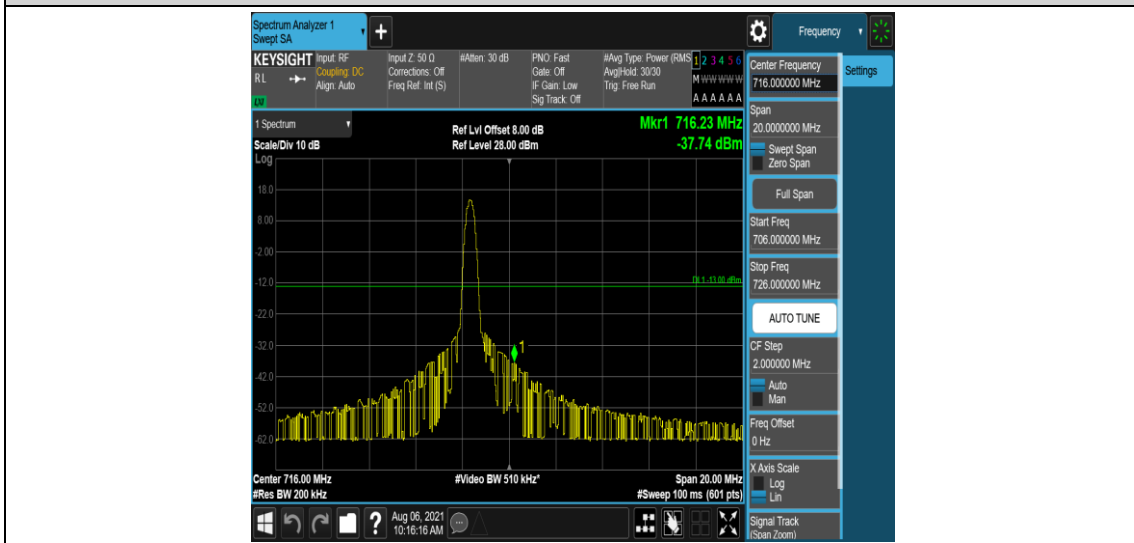

Band12-10MHz-QPSK-23130-1-0-High--37.74-PASS