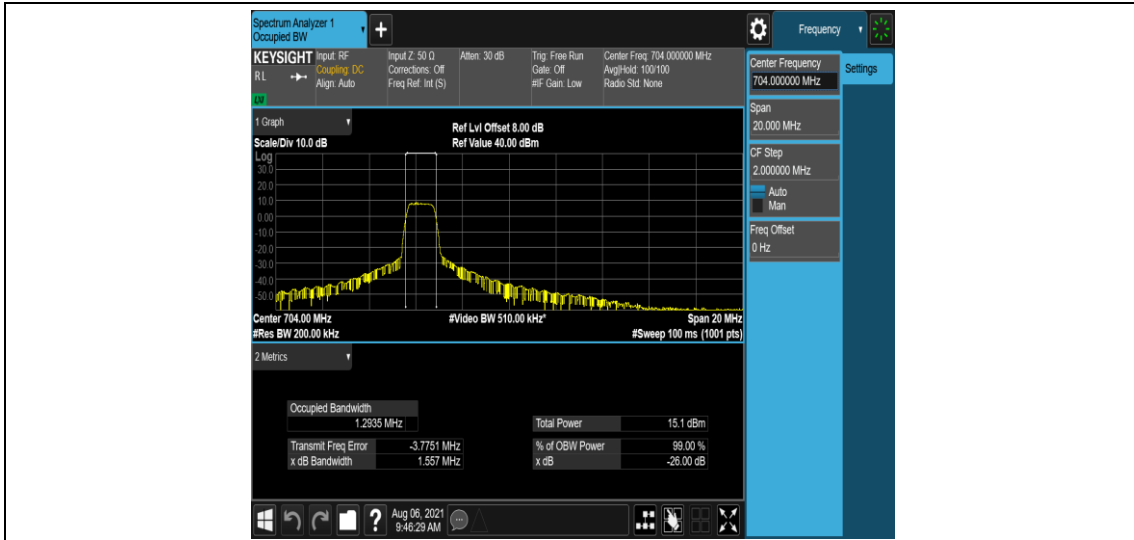

Band12-10MHz-QPSK-23060-6-0-Low-1.2935-1.557-PASS