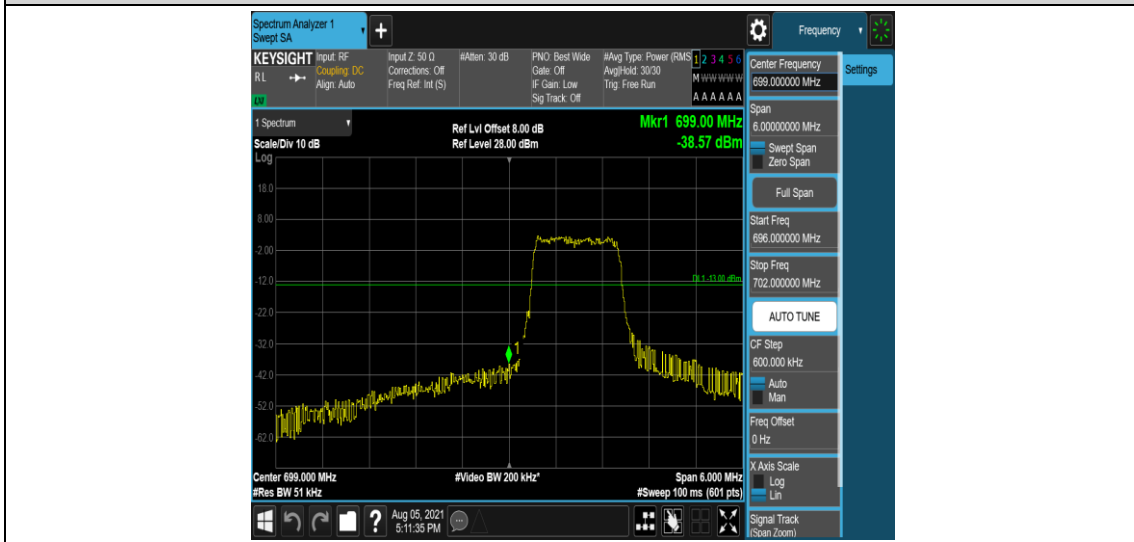

Band12-3MHz-16QAM-23025-6-0-Low--38.57-PASS