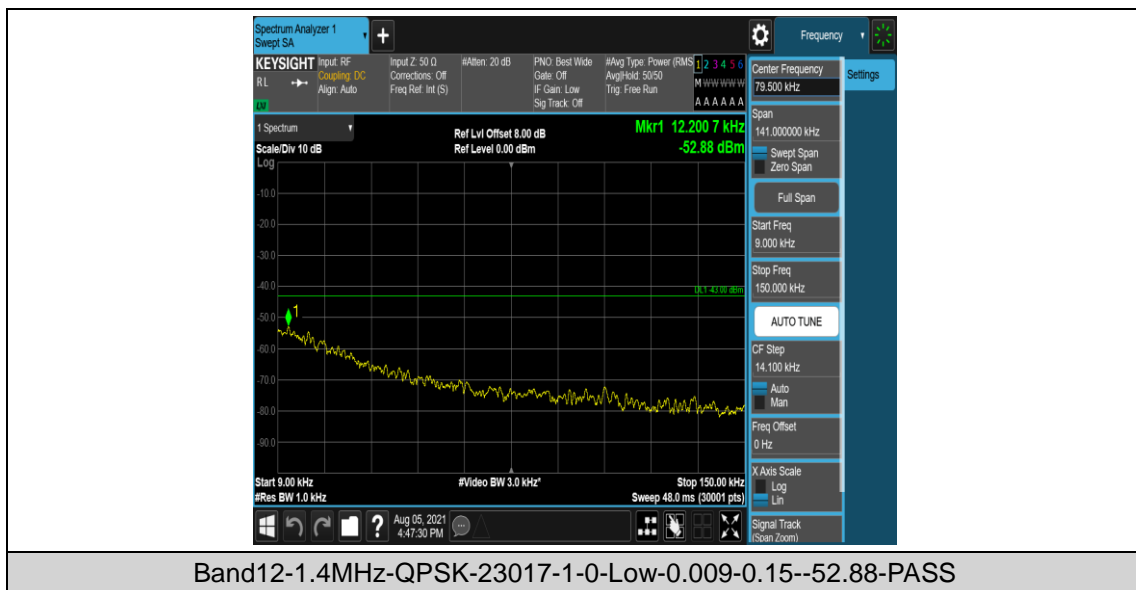

Band12	10MHz	23095	QPSK	1	0	12000	26500	-52.75	PASS
Band12	10MHz	23130	QPSK	1	0	0.009	0.15	-53.18	PASS
Band12	10MHz	23130	QPSK	1	0	0.15	30	-52.54	PASS
Band12	10MHz	23130	QPSK	1	0	30	1000	-34.07	PASS
Band12	10MHz	23130	QPSK	1	0	1000	5000	-36.99	PASS
Band12	10MHz	23130	QPSK	1	0	5000	12000	-58.19	PASS
Band12	10MHz	23130	QPSK	1	0	12000	26500	-52.7	PASS
Band12	10MHz	23060	16QAM	1	0	0.009	0.15	-53.81	PASS
Band12	10MHz	23060	16QAM	1	0	0.15	30	-52.41	PASS
Band12	10MHz	23060	16QAM	1	0	30	1000	-33.69	PASS
Band12	10MHz	23060	16QAM	1	0	1000	5000	-36.98	PASS
Band12	10MHz	23060	16QAM	1	0	5000	12000	-58.19	PASS
Band12	10MHz	23060	16QAM	1	0	12000	26500	-52.71	PASS
Band12	10MHz	23095	16QAM	1	0	0.009	0.15	-51.55	PASS
Band12	10MHz	23095	16QAM	1	0	0.15	30	-52.13	PASS
Band12	10MHz	23095	16QAM	1	0	30	1000	-34.88	PASS
Band12	10MHz	23095	16QAM	1	0	1000	5000	-37.04	PASS
Band12	10MHz	23095	16QAM	1	0	5000	12000	-58.28	PASS
Band12	10MHz	23095	16QAM	1	0	12000	26500	-52.79	PASS
Band12	10MHz	23130	16QAM	1	0	0.009	0.15	-51.75	PASS
Band12	10MHz	23130	16QAM	1	0	0.15	30	-48.22	PASS
Band12	10MHz	23130	16QAM	1	0	30	1000	-34.42	PASS
Band12	10MHz	23130	16QAM	1	0	1000	5000	-37.15	PASS
Band12	10MHz	23130	16QAM	1	0	5000	12000	-58.33	PASS
Band12	10MHz	23130	16QAM	1	0	12000	26500	-52.78	PASS

Test Graphs