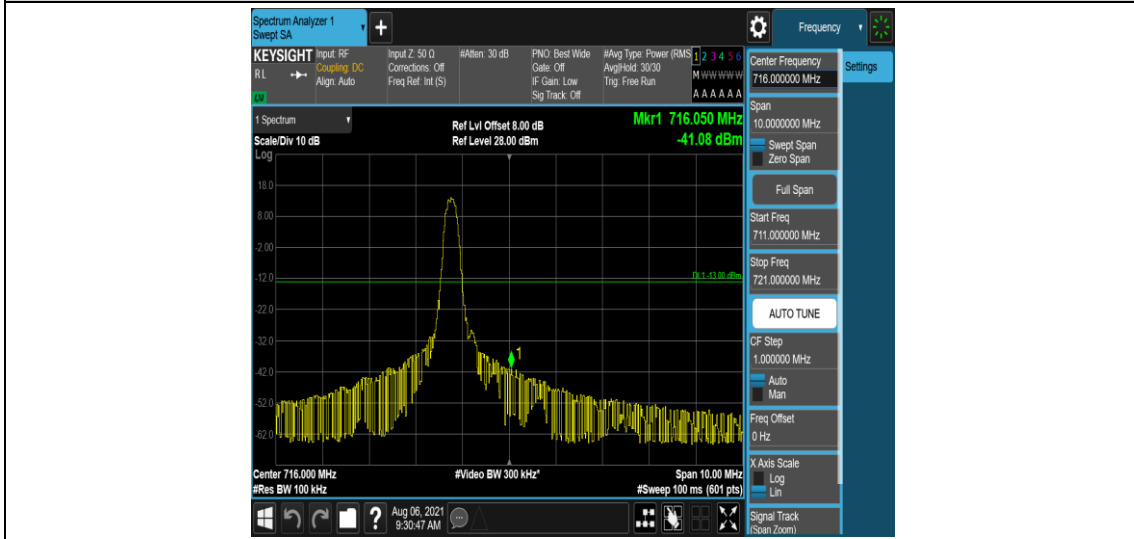

Band12-5MHz-16QAM-23155-1-0-High--41.08-PASS