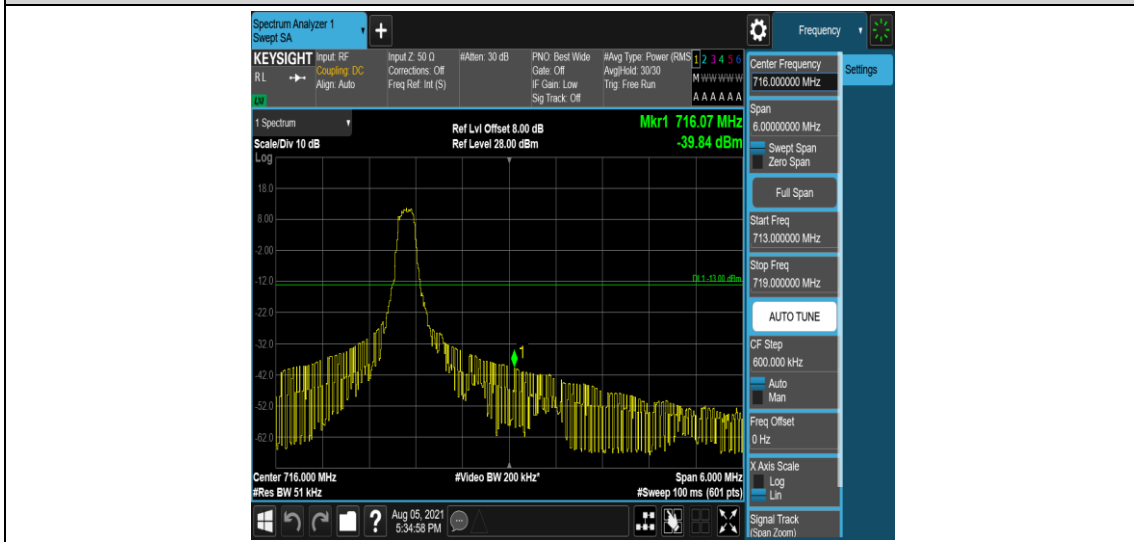

Band12-1.4MHz-16QAM-23017-6-0-Low--35.27-PASS

Band12-1.4MHz-16QAM-23173-1-0-High--37.65-PASS

Band12-1.4MHz-16QAM-23173-6-0-High--36.17-PASS

Band12-3MHz-QPSK-23025-1-0-Low--27.08-PASS

Band12-3MHz-QPSK-23025-6-0-Low--38.80-PASS