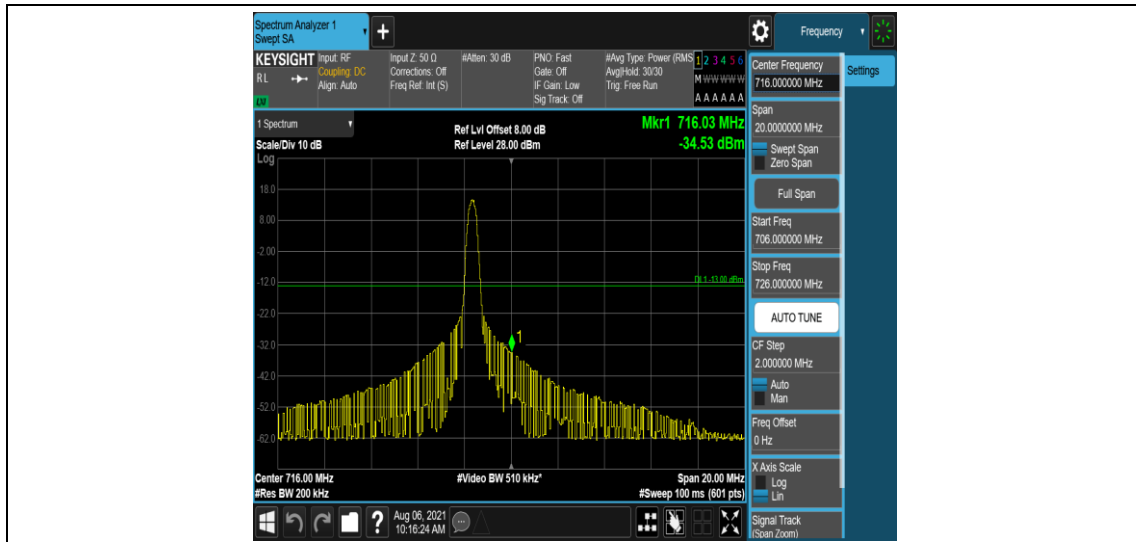

Band12-10MHz-QPSK-23060-6-0-Low--31.26-PASS

Band12-10MHz-QPSK-23130-1-0-High--37.74-PASS

Band12-10MHz-QPSK-23130-6-0-High--31.14-PASS

Band12-10MHz-16QAM-23060-1-0-Low--33.68-PASS

Band12-10MHz-16QAM-23060-6-0-Low--32.61-PASS