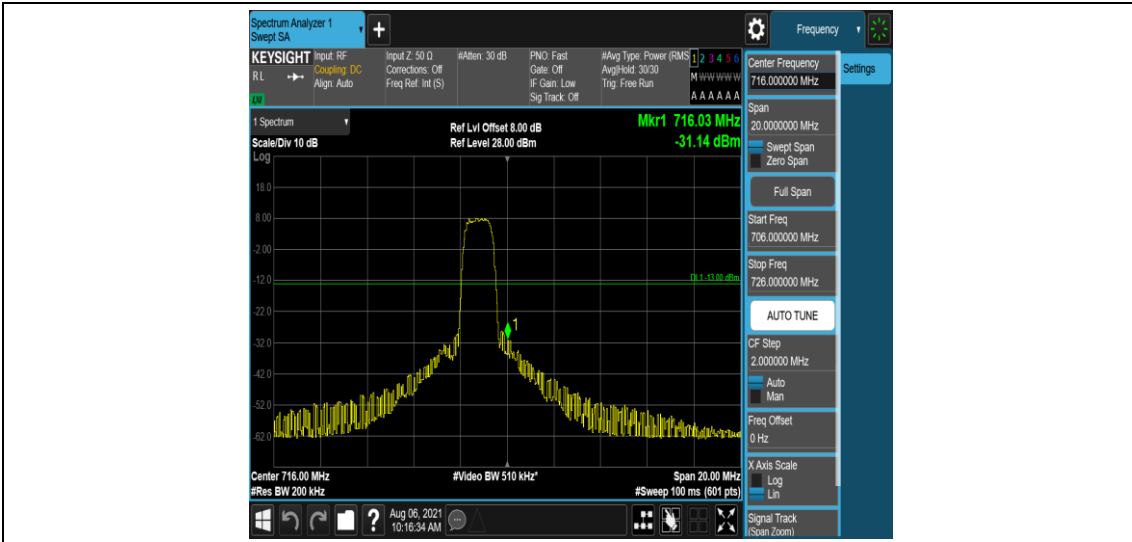

Band12-10MHz-QPSK-23130-6-0-High--31.14-PASS