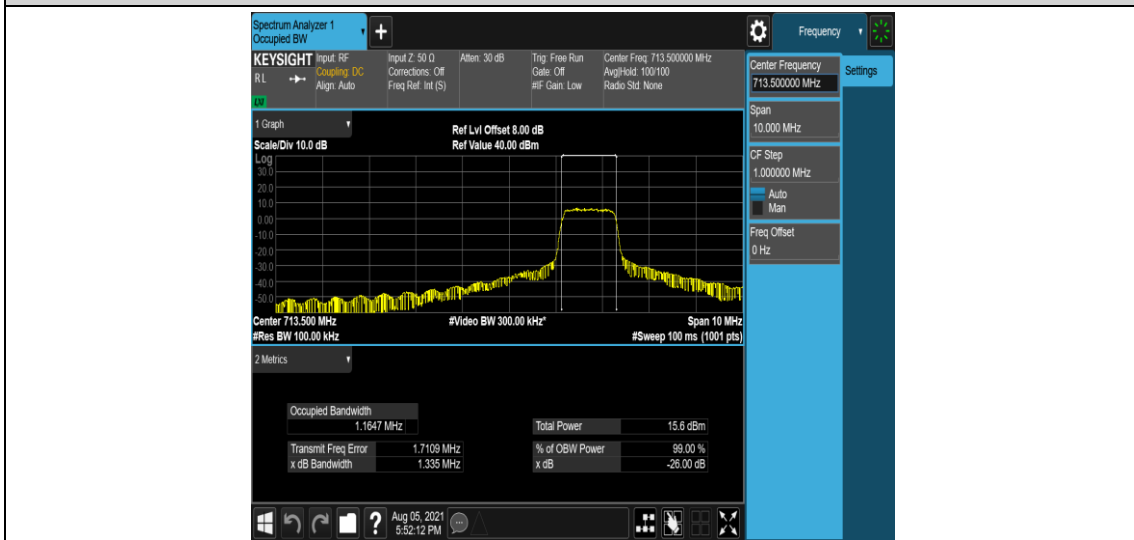

Band12-5MHz-QPSK-23035-6-0-Low-1.1627-1.359-PASS

Band12-5MHz-QPSK-23095-6-0-Low-1.1587-1.338-PASS

Band12-5MHz-QPSK-23155-6-0-High-1.1647-1.335-PASS

Band12-5MHz-16QAM-23035-6-0-Low-1.1595-1.342-PASS

Band12-5MHz-16QAM-23095-6-0-Low-1.1572-1.349-PASS