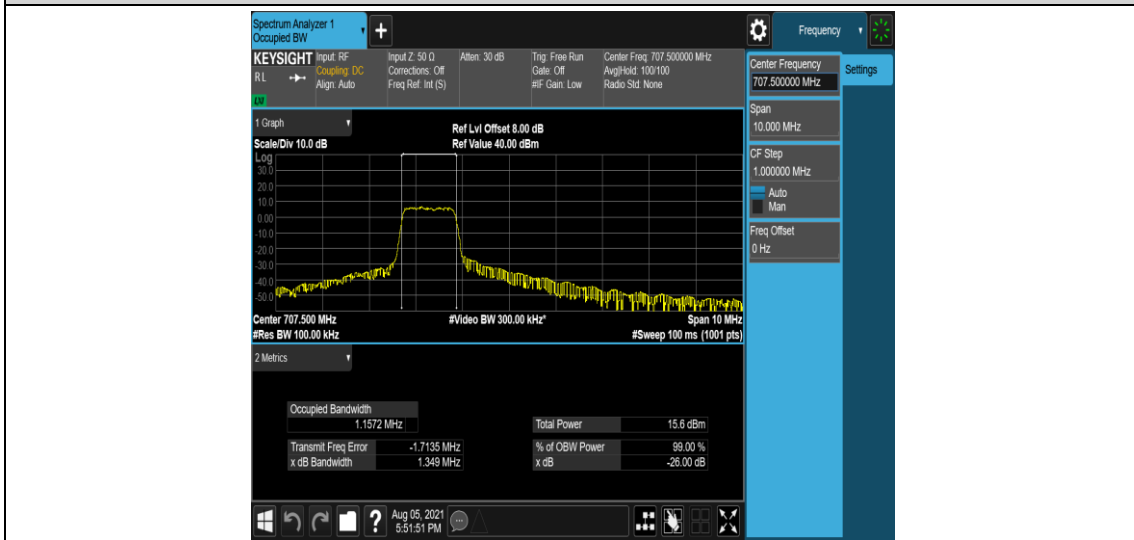

Band12-5MHz-QPSK-23035-6-0-Low-1.1627-1.359-PASS

Band12-5MHz-QPSK-23095-6-0-Low-1.1587-1.338-PASS

Band12-5MHz-QPSK-23155-6-0-High-1.1647-1.335-PASS

Band12-5MHz-16QAM-23035-6-0-Low-1.1595-1.342-PASS

Band12-5MHz-16QAM-23095-6-0-Low-1.1572-1.349-PASS