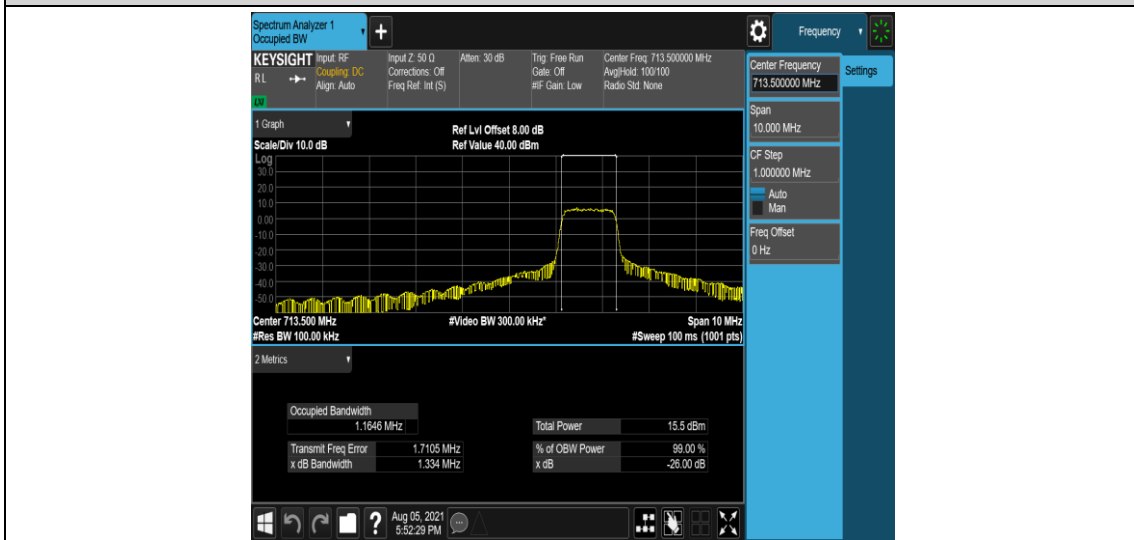

Band12-5MHz-QPSK-23035-6-0-Low-1.1627-1.359-PASS

Band12-5MHz-QPSK-23095-6-0-Low-1.1587-1.338-PASS

Band12-5MHz-QPSK-23155-6-0-High-1.1647-1.335-PASS

Band12-5MHz-16QAM-23035-6-0-Low-1.1595-1.342-PASS

Band12-5MHz-16QAM-23095-6-0-Low-1.1572-1.349-PASS