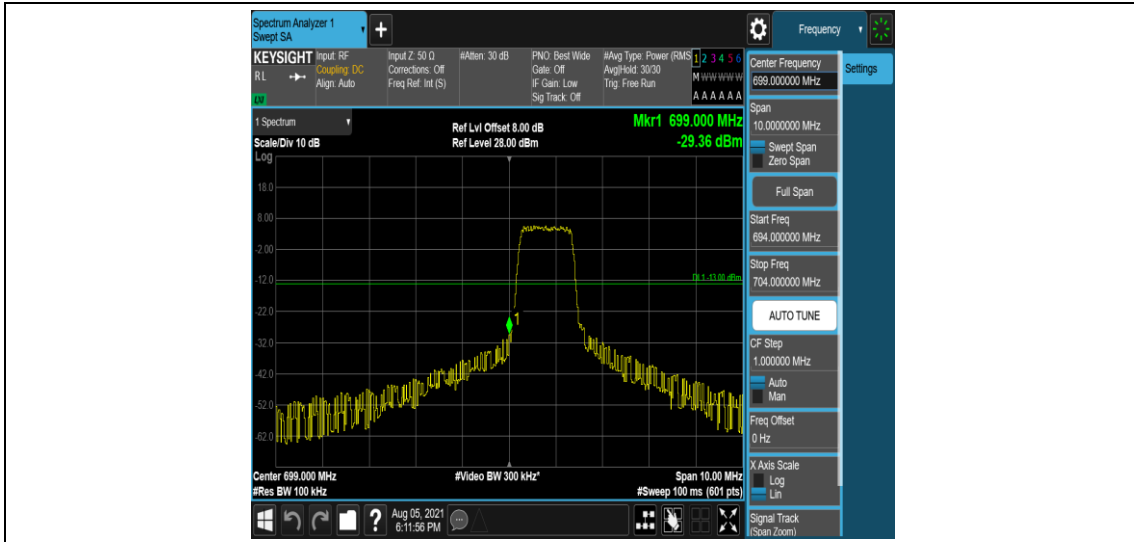

Band12-5MHz-16QAM-23035-6-0-Low--29.36-PASS