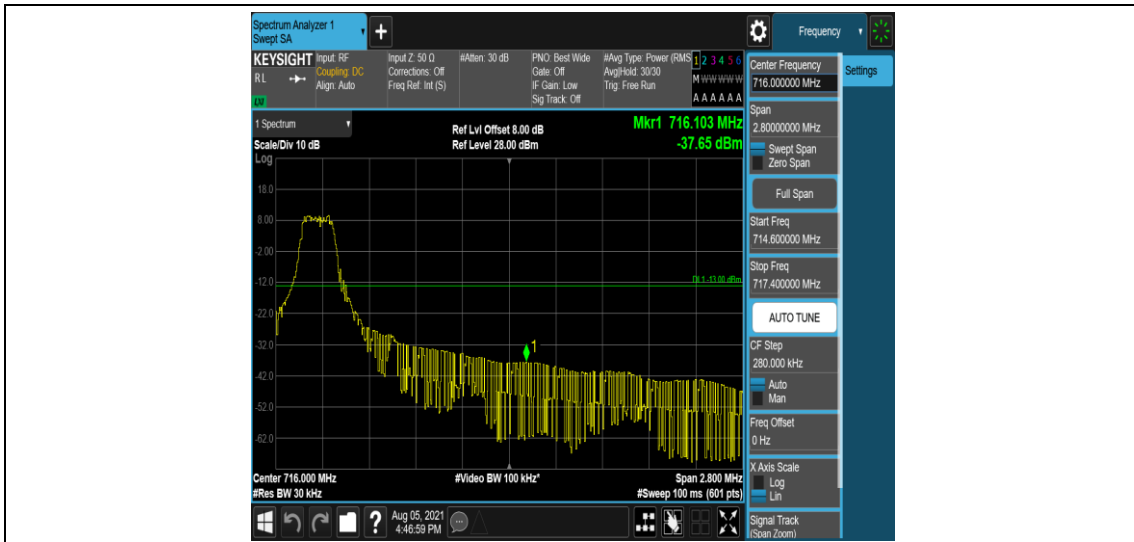

Band12-1.4MHz-16QAM-23173-1-0-High--37.65-PASS