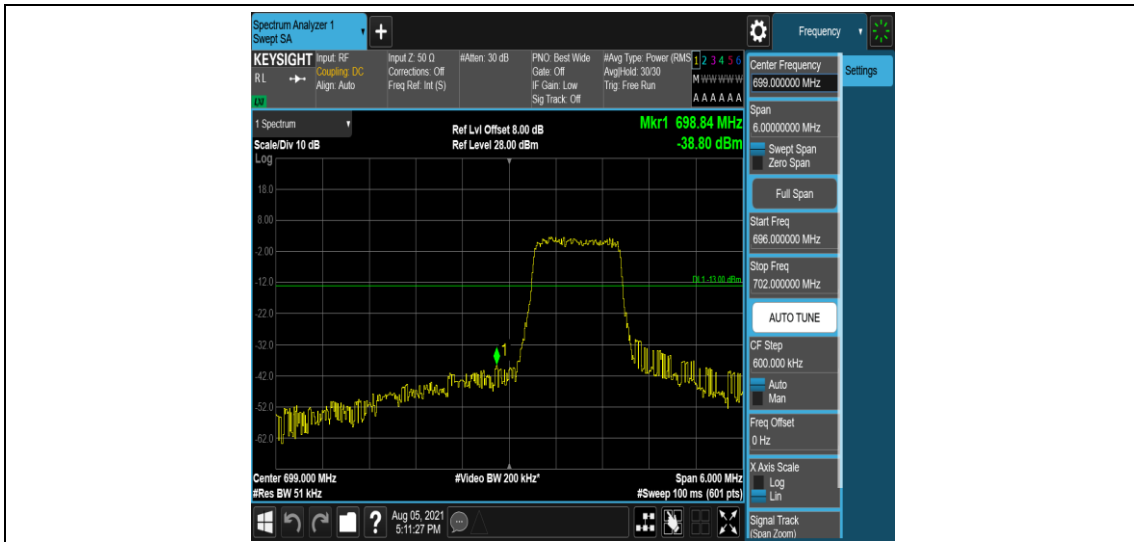

Band12-1.4MHz-16QAM-23017-6-0-Low--35.27-PASS

Band12-1.4MHz-16QAM-23173-1-0-High--37.65-PASS

Band12-1.4MHz-16QAM-23173-6-0-High--36.17-PASS

Band12-3MHz-QPSK-23025-1-0-Low--27.08-PASS

Band12-3MHz-QPSK-23025-6-0-Low--38.80-PASS