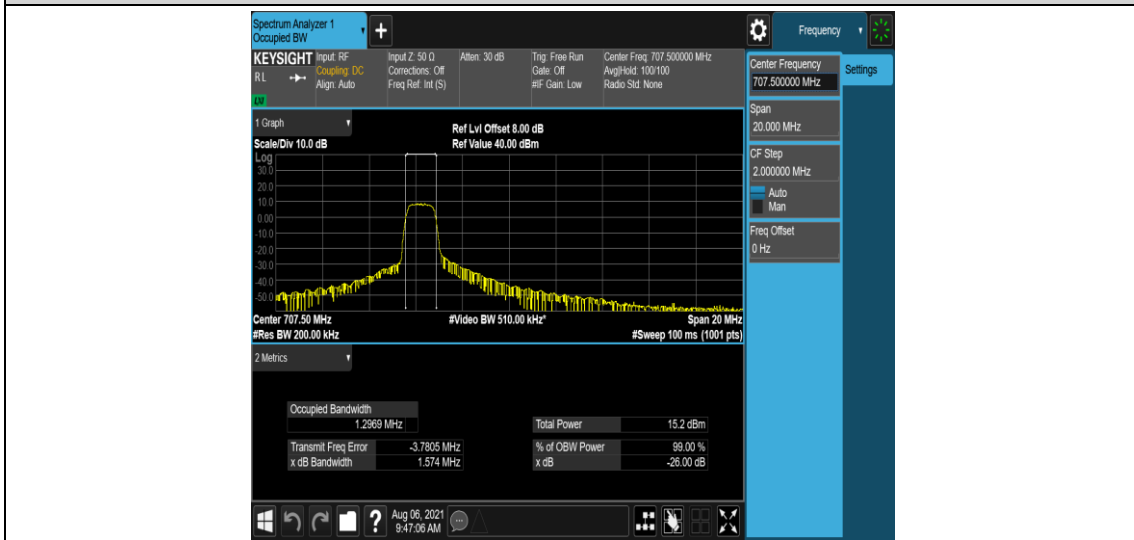

Band12-10MHz-QPSK-23095-6-0-Low-1.2969-1.574-PASS