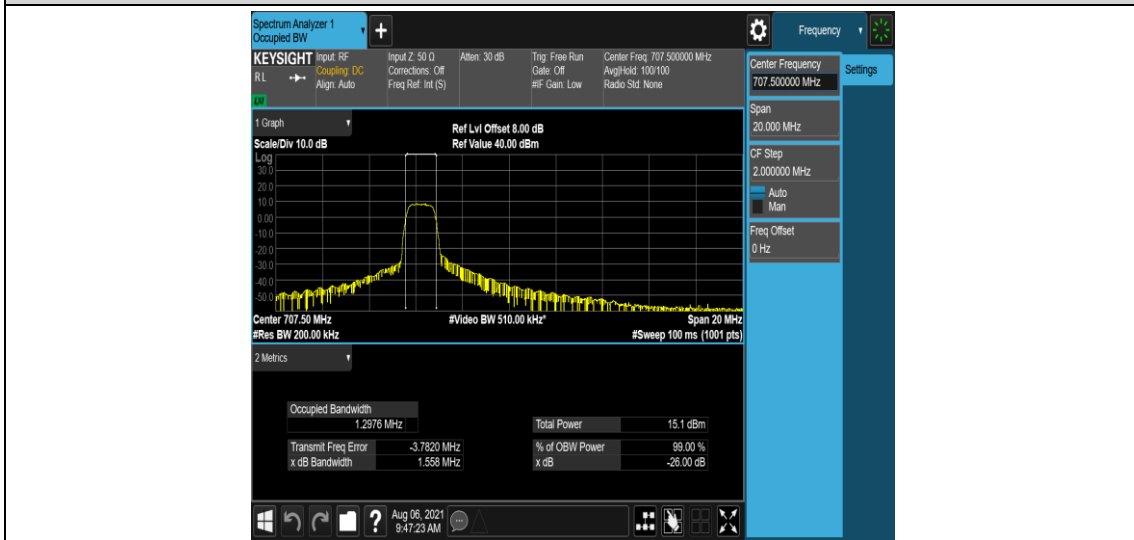

Band12-5MHz-16QAM-23155-6-0-High-1.1646-1.334-PASS

Band12-10MHz-QPSK-23060-6-0-Low-1.2935-1.557-PASS

Band12-10MHz-QPSK-23095-6-0-Low-1.2969-1.574-PASS

Band12-10MHz-QPSK-23130-6-0-High-1.2909-1.562-PASS

Band12-10MHz-16QAM-23060-6-0-Low-1.2939-1.554-PASS