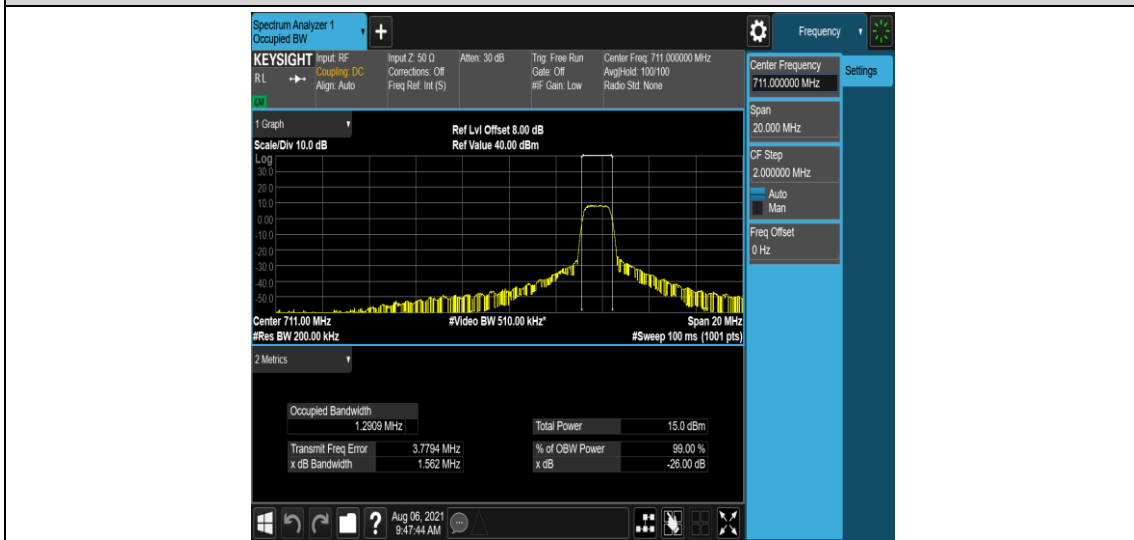

Band12-10MHz-QPSK-23130-6-0-High-1.2909-1.562-PASS