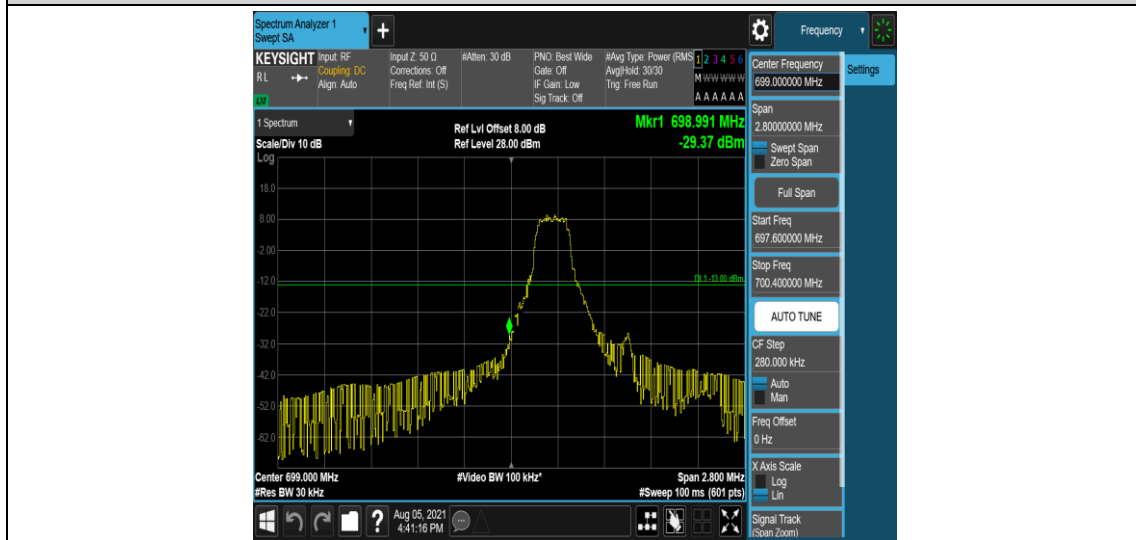

Test Graphs

Band12-1.4MHz-QPSK-23017-1-0-Low--26.59-PASS

Band12-1.4MHz-QPSK-23017-6-0-Low--35.89-PASS

Band12-1.4MHz-QPSK-23173-1-0-High--40.69-PASS

Band12-1.4MHz-QPSK-23173-6-0-High--34.22-PASS

Band12-1.4MHz-16QAM-23017-1-0-Low--29.37-PASS