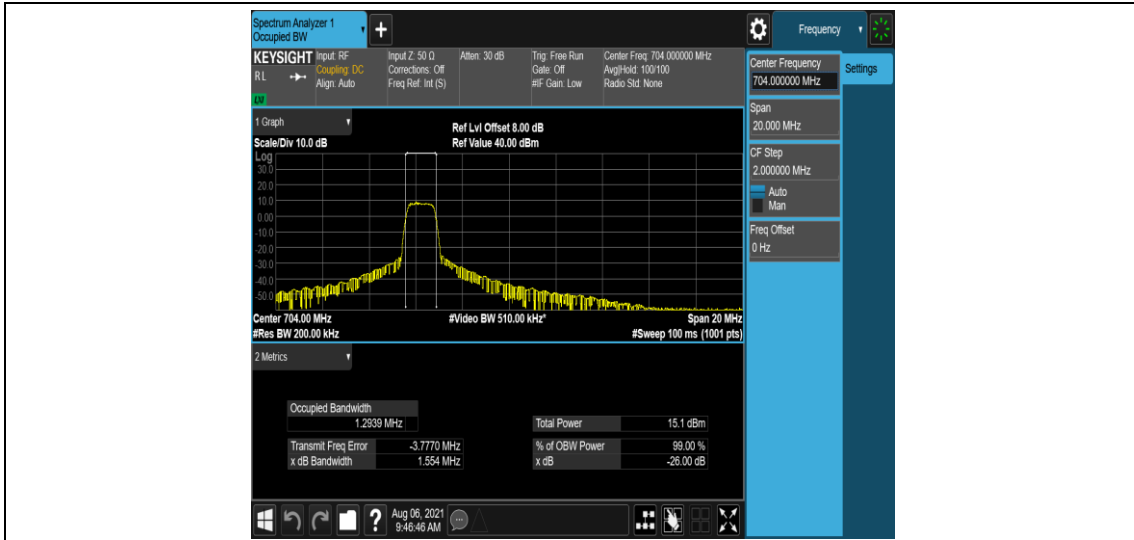

Band12-5MHz-16QAM-23155-6-0-High-1.1646-1.334-PASS

Band12-10MHz-QPSK-23060-6-0-Low-1.2935-1.557-PASS

Band12-10MHz-QPSK-23095-6-0-Low-1.2969-1.574-PASS

Band12-10MHz-QPSK-23130-6-0-High-1.2909-1.562-PASS

Band12-10MHz-16QAM-23060-6-0-Low-1.2939-1.554-PASS