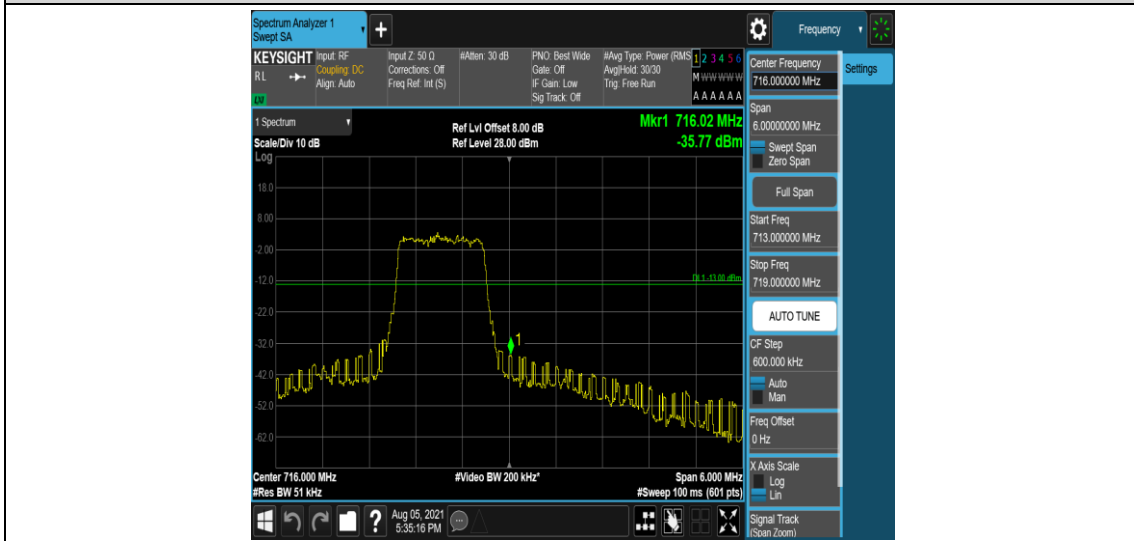

Band12-3MHz-QPSK-23165-6-0-High--35.77-PASS