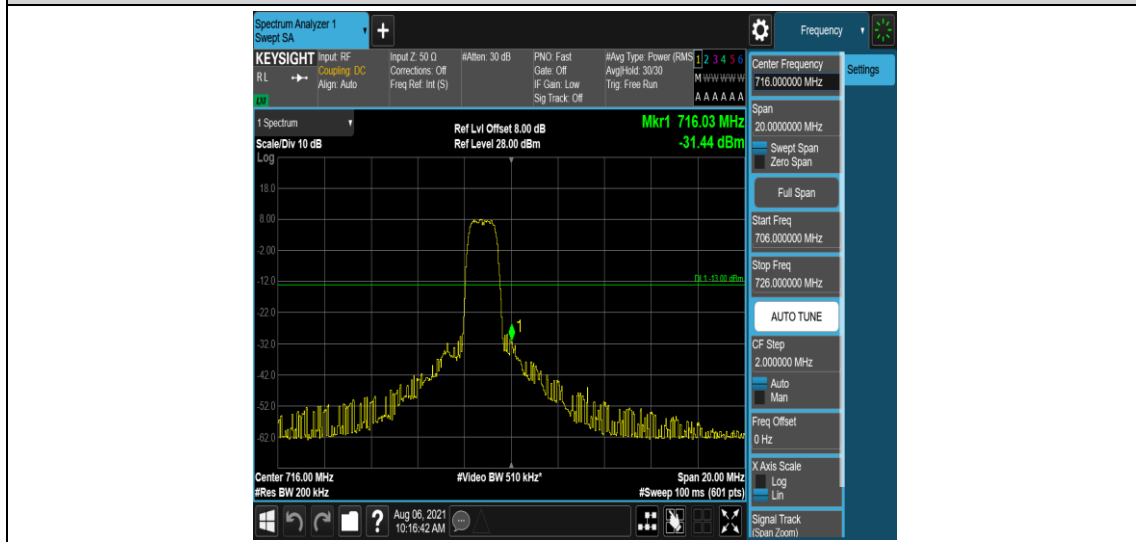

Band12-10MHz-16QAM-23130-6-0-High--31.44-PASS