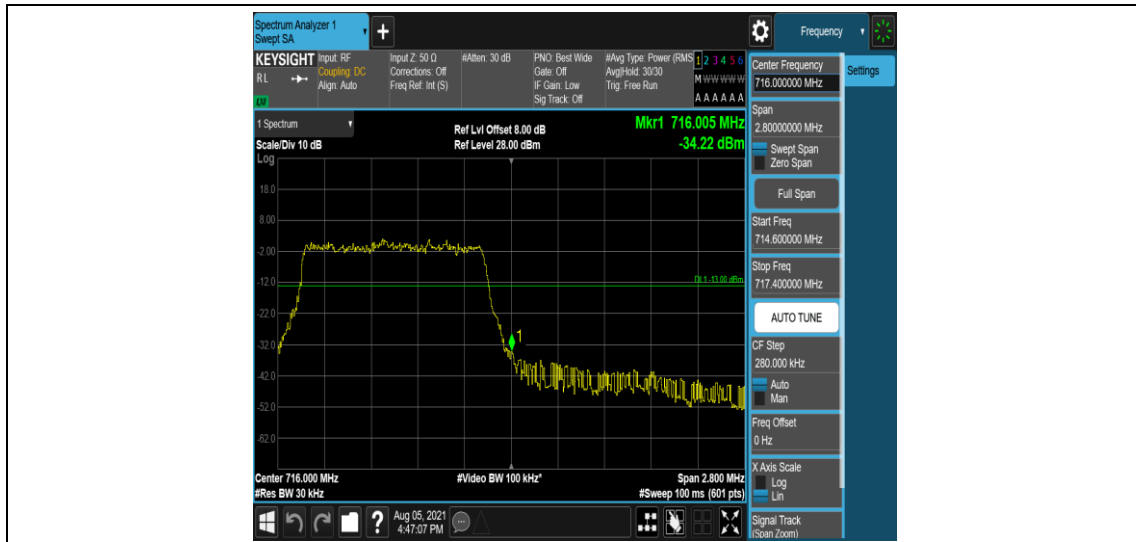

Test Graphs

Band12-1.4MHz-QPSK-23017-1-0-Low--26.59-PASS

Band12-1.4MHz-QPSK-23017-6-0-Low--35.89-PASS

Band12-1.4MHz-QPSK-23173-1-0-High--40.69-PASS

Band12-1.4MHz-QPSK-23173-6-0-High--34.22-PASS

Band12-1.4MHz-16QAM-23017-1-0-Low--29.37-PASS