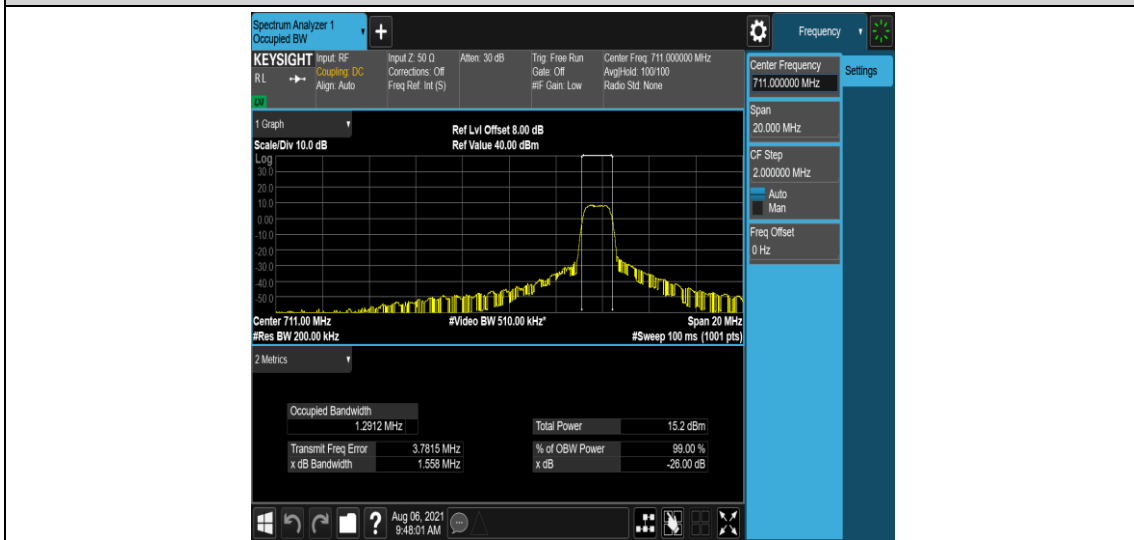

Band12-10MHz-16QAM-23130-6-0-High-1.2912-1.558-PASS