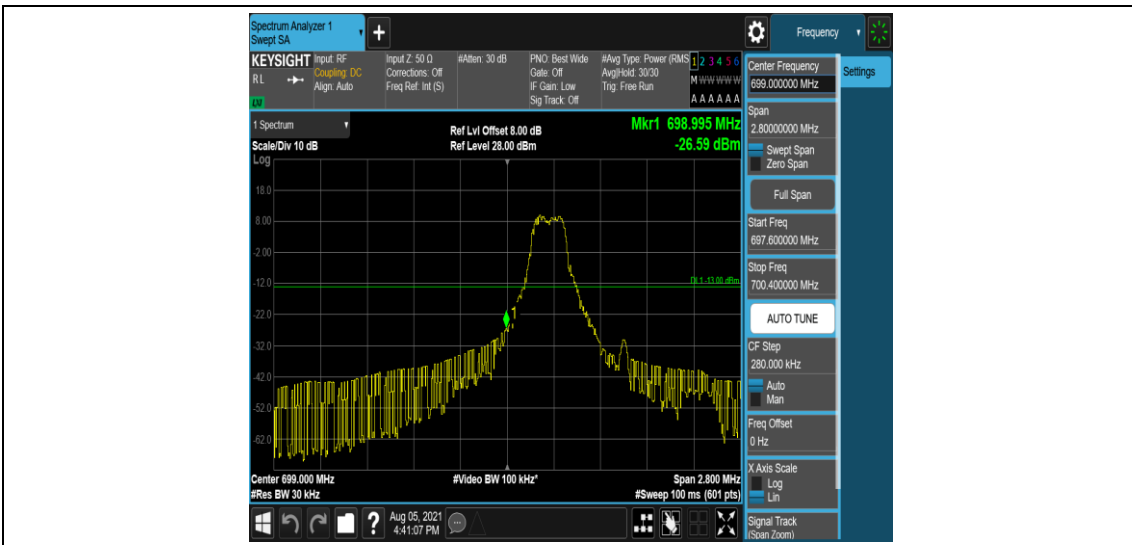

Test Graphs

Band12-1.4MHz-QPSK-23017-1-0-Low--26.59-PASS