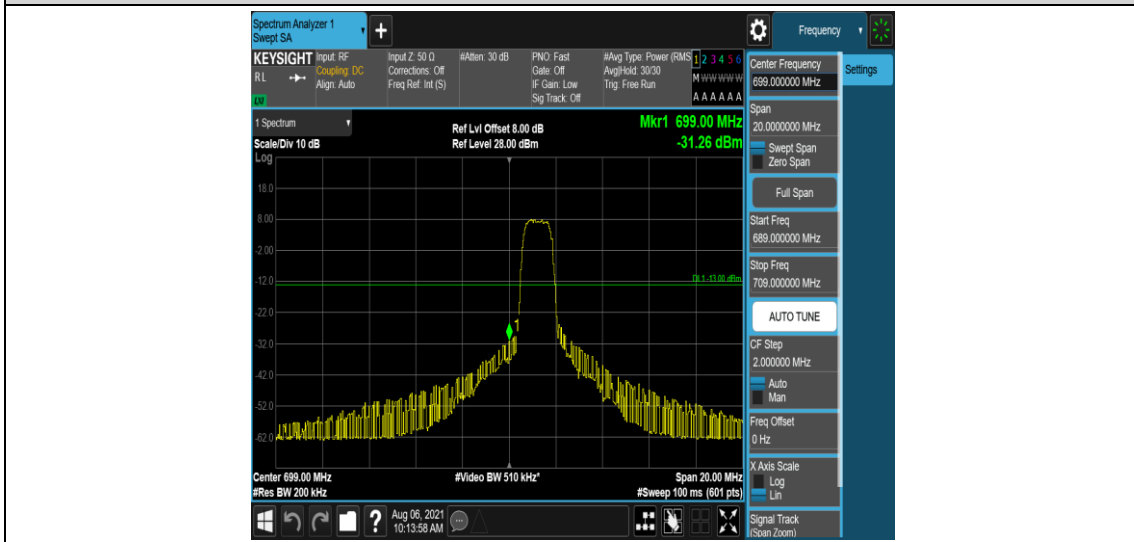

Band12-5MHz-16QAM-23035-1-0-Low--27.35-PASS

Band12-5MHz-16QAM-23035-6-0-Low--29.36-PASS

Band12-5MHz-16QAM-23155-1-0-High--41.08-PASS

Band12-5MHz-16QAM-23155-6-0-High--27.12-PASS

Band12-10MHz-QPSK-23060-1-0-Low--32.19-PASS