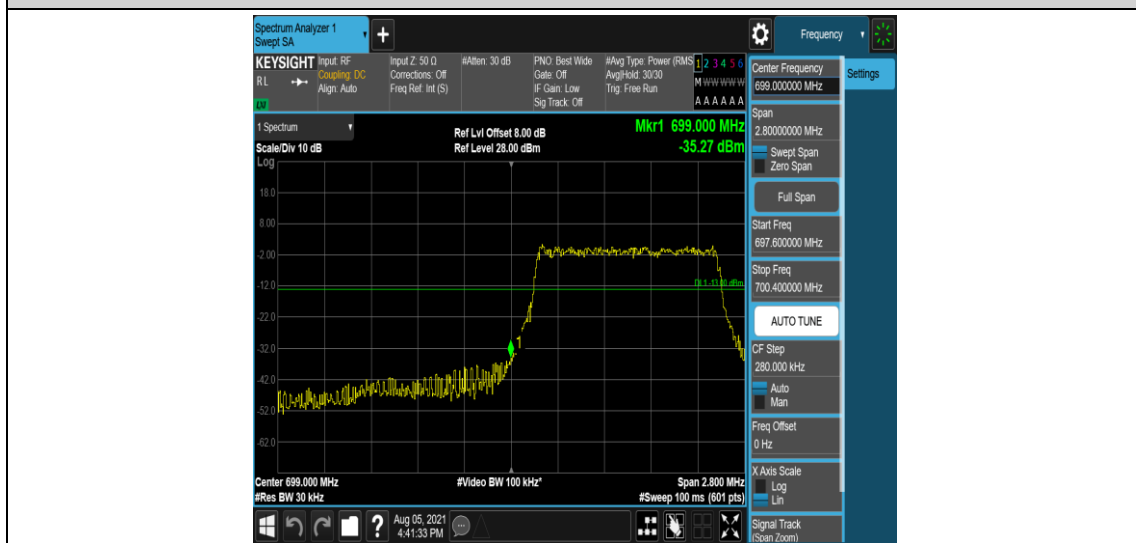

Test Graphs

Band12-1.4MHz-QPSK-23017-1-0-Low--26.59-PASS

Band12-1.4MHz-QPSK-23017-6-0-Low--35.89-PASS

Band12-1.4MHz-QPSK-23173-1-0-High--40.69-PASS

Band12-1.4MHz-QPSK-23173-6-0-High--34.22-PASS

Band12-1.4MHz-16QAM-23017-1-0-Low--29.37-PASS