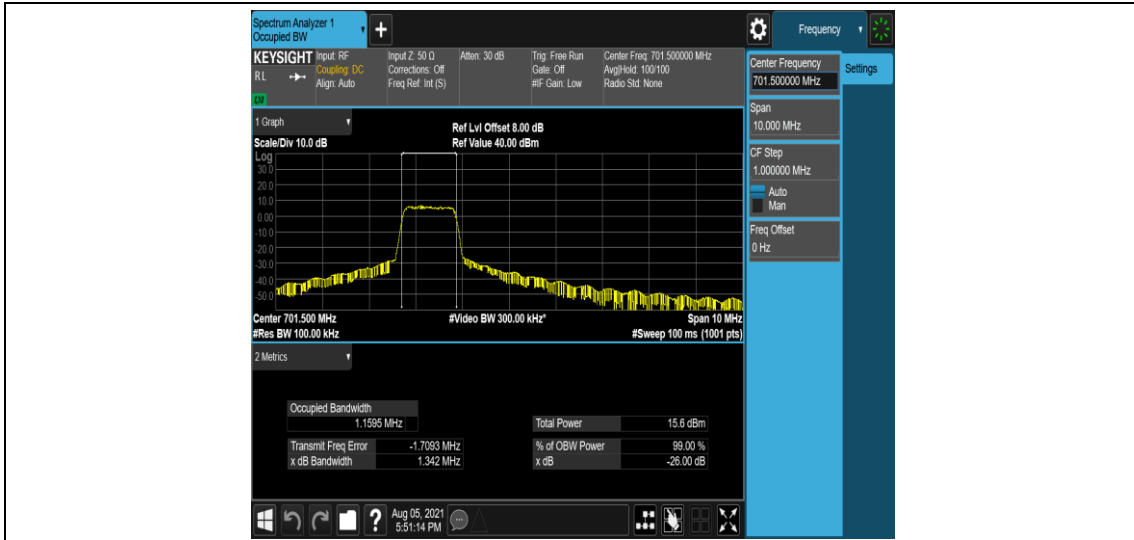

Band12-5MHz-QPSK-23035-6-0-Low-1.1627-1.359-PASS

Band12-5MHz-QPSK-23095-6-0-Low-1.1587-1.338-PASS

Band12-5MHz-QPSK-23155-6-0-High-1.1647-1.335-PASS

Band12-5MHz-16QAM-23035-6-0-Low-1.1595-1.342-PASS

Band12-5MHz-16QAM-23095-6-0-Low-1.1572-1.349-PASS