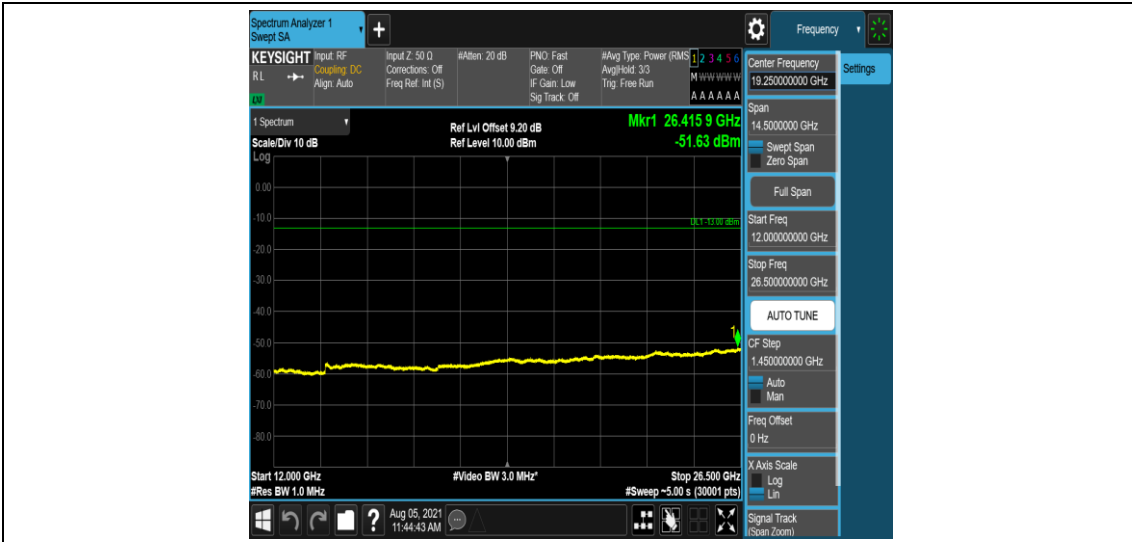

Band4-15MHz-16QAM-20025-1-0-Low-0.009-0.15--51.51-PASS

Band4-15MHz-16QAM-20025-1-0-Low-0.15-30--51.45-PASS

Band4-15MHz-16QAM-20025-1-0-Low-30-1000--33.6-PASS

Band4-15MHz-16QAM-20025-1-0-Low-1000-5000--35.68-PASS

Band4-15MHz-16QAM-20025-1-0-Low-5000-12000--57.17-PASS

Band4-15MHz-16QAM-2025-1-0-Low-12000-26500--51.63-PASS

Band4-15MHz-16QAM-20175-1-0-Low-0.009-0.15--52.56-PASS

Band4-15MHz-16QAM-20175-1-0-Low-0.15-30--49.98-PASS