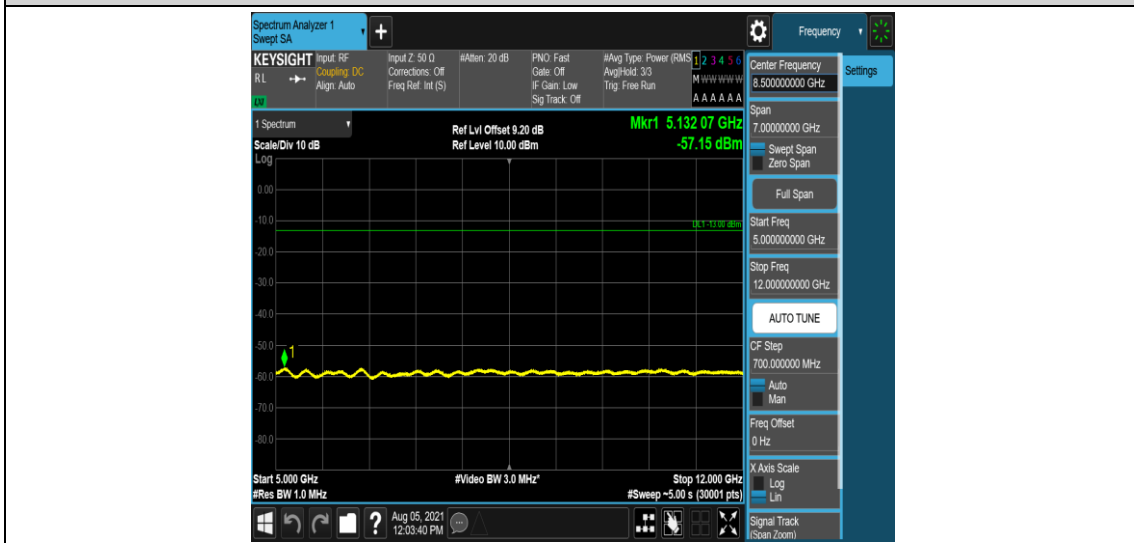

Band4-20MHz-QPSK-20050-1-0-Low-1000-5000--35.91-PASS

Band4-20MHz-QPSK-20050-1-0-Low-5000-12000--57.15-PASS