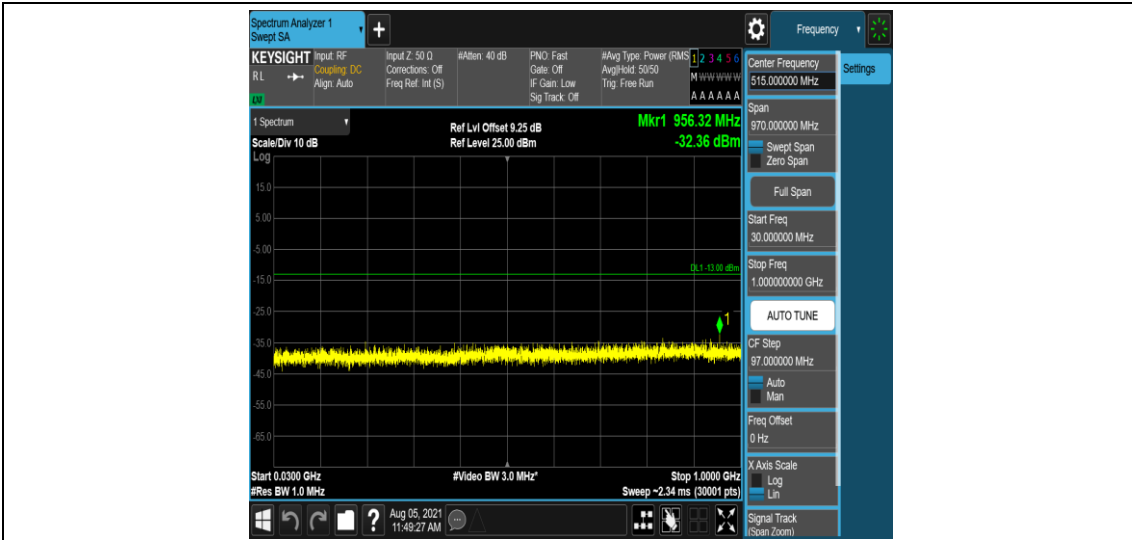

Band4-15MHz-16QAM-20325-1-0-High-0.15-30--49.06-PASS

Band4-15MHz-16QAM-20325-1-0-High-30-1000--32.36-PASS