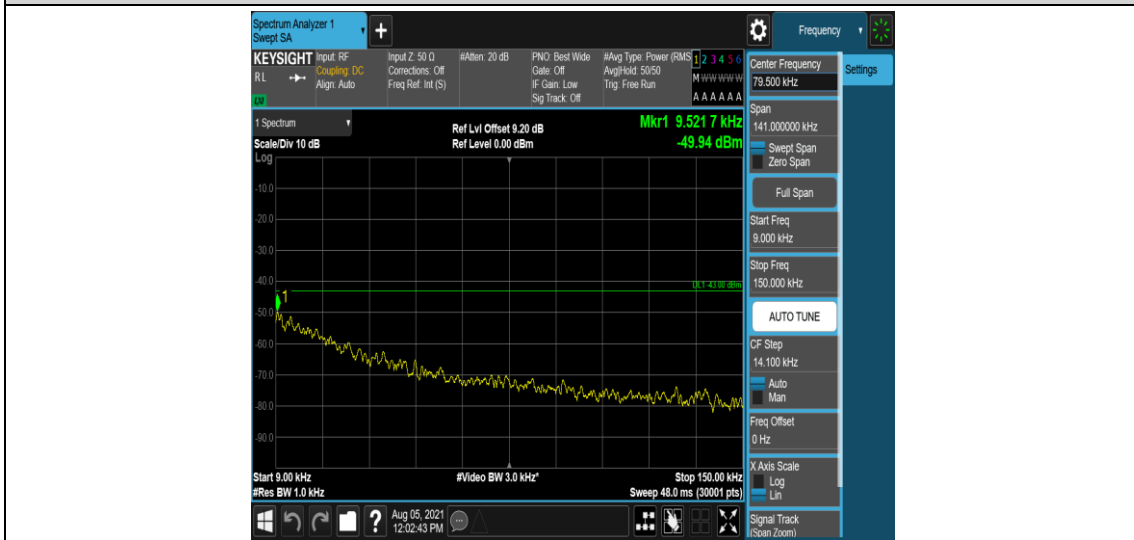

Band4-15MHz-16QAM-20325-1-0-High-0.009-0.15--52.9-PASS

Band4-15MHz-16QAM-20325-1-0-High-0.15-30--49.06-PASS

Band4-15MHz-16QAM-20325-1-0-High-30-1000--32.36-PASS

Band4-15MHz-16QAM-20325-1-0-High-1000-5000--35.86-PASS

Band4-15MHz-16QAM-20325-1-0-High-5000-12000--56.97-PASS

Band4-15MHz-16QAM-20325-1-0-High-12000-26500--51.54-PASS

Band4-20MHz-QPSK-20050-1-0-Low-0.009-0.15--49.94-PASS

Band4-20MHz-QPSK-20050-1-0-Low-0.15-30--50.65-PASS