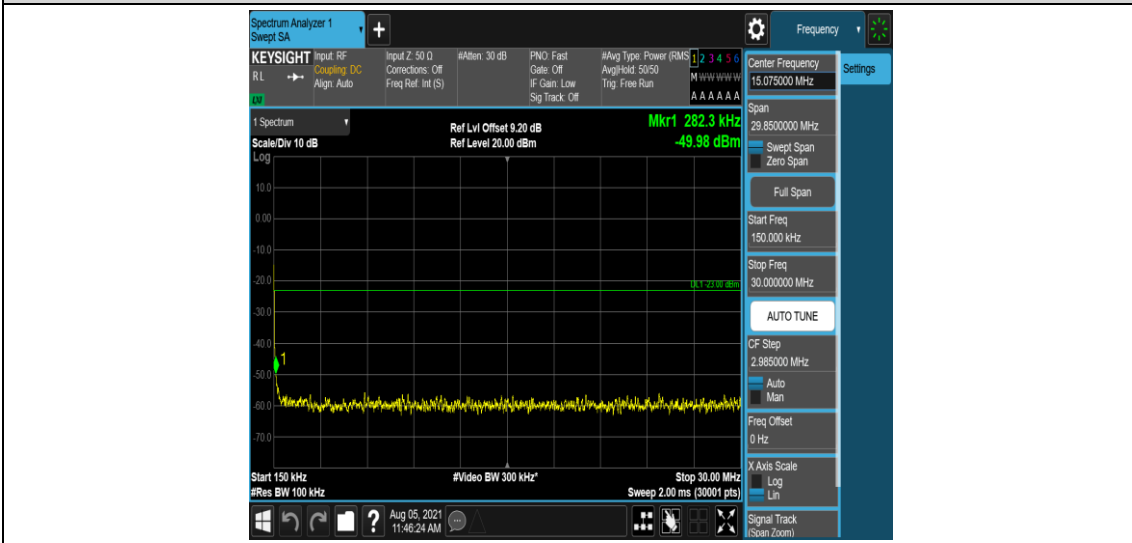

Band4-15MHz-16QAM-20175-1-0-Low-0.009-0.15--52.56-PASS

Band4-15MHz-16QAM-20175-1-0-Low-0.15-30--49.98-PASS