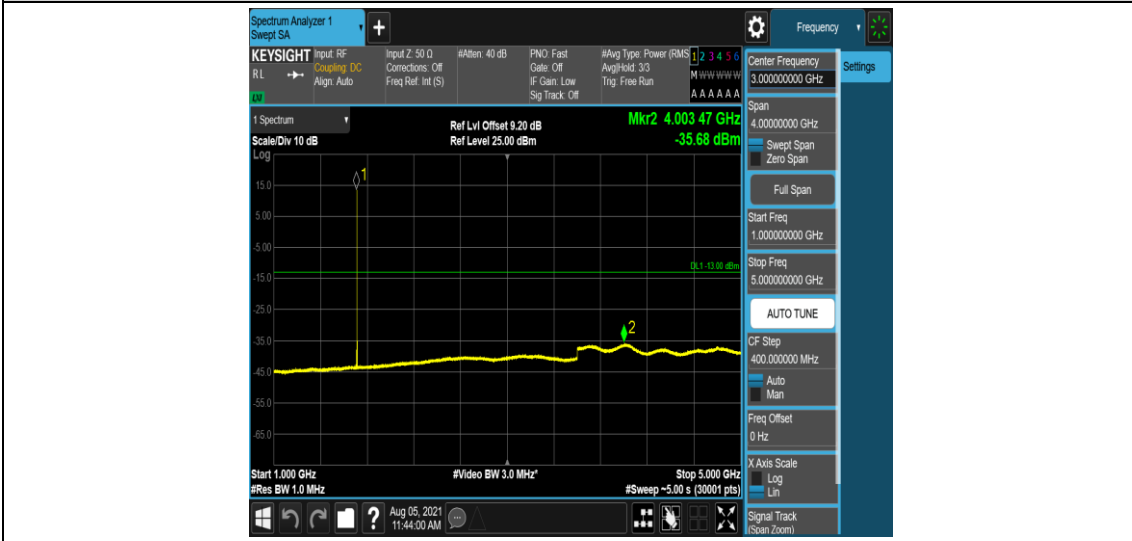

Band4-15MHz-16QAM-20025-1-0-Low-30-1000--33.6-PASS

Band4-15MHz-16QAM-20025-1-0-Low-1000-5000--35.68-PASS