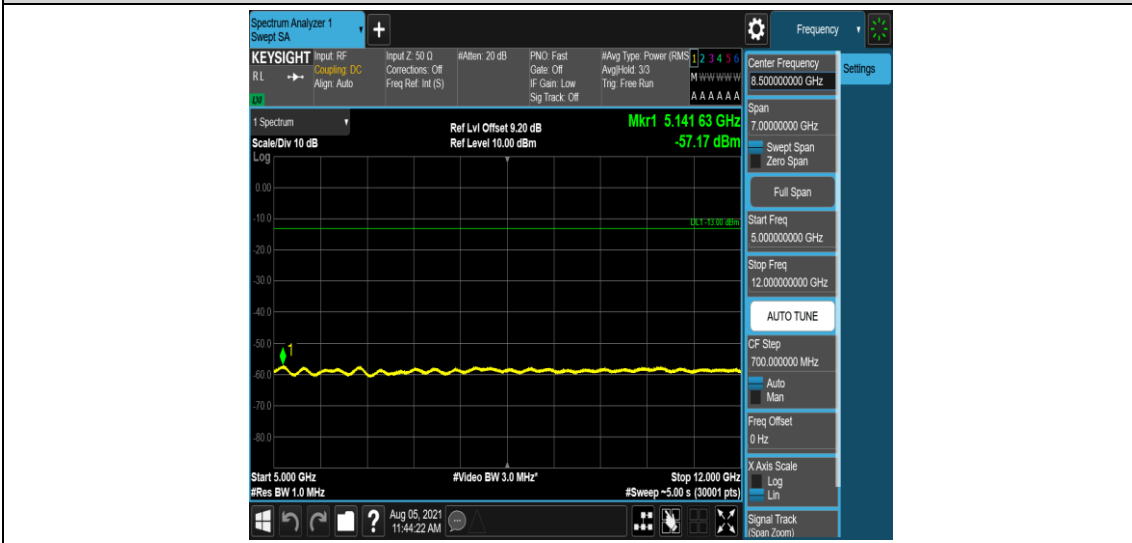

Band4-15MHz-16QAM-20025-1-0-Low-0.009-0.15--51.51-PASS

Band4-15MHz-16QAM-20025-1-0-Low-0.15-30--51.45-PASS

Band4-15MHz-16QAM-20025-1-0-Low-30-1000--33.6-PASS

Band4-15MHz-16QAM-20025-1-0-Low-1000-5000--35.68-PASS