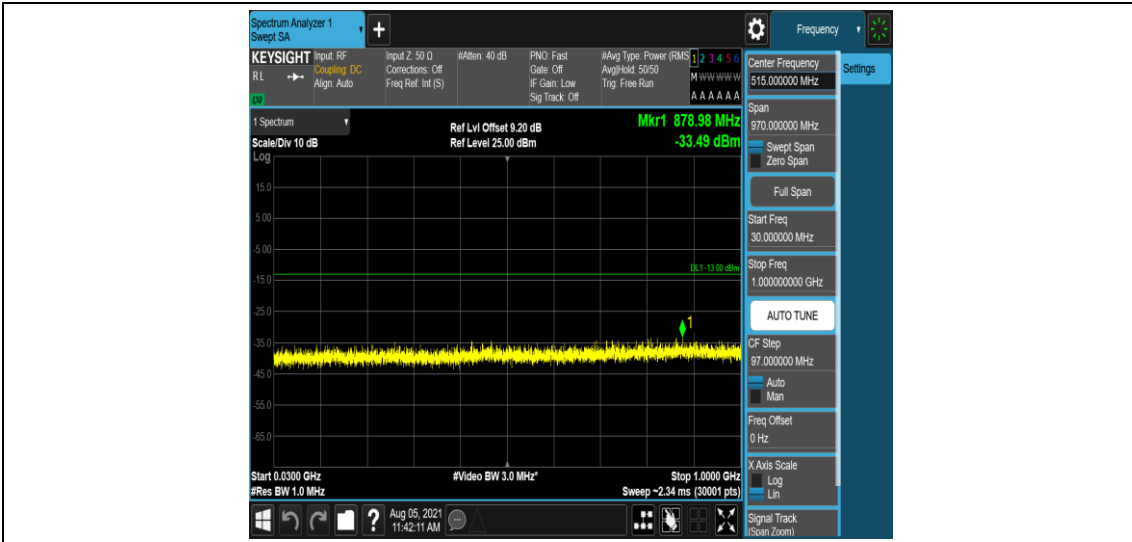

Band4-10MHz-16QAM-20350-1-0-High-5000-12000--57.07-PASS

Band4-10MHz-16QAM-20350-1-0-High-12000-26500--51.51-PASS

Band4-15MHz-QPSK-20025-1-0-Low-0.009-0.15--51.38-PASS

Band4-15MHz-QPSK-20025-1-0-Low-0.15-30--51.66-PASS