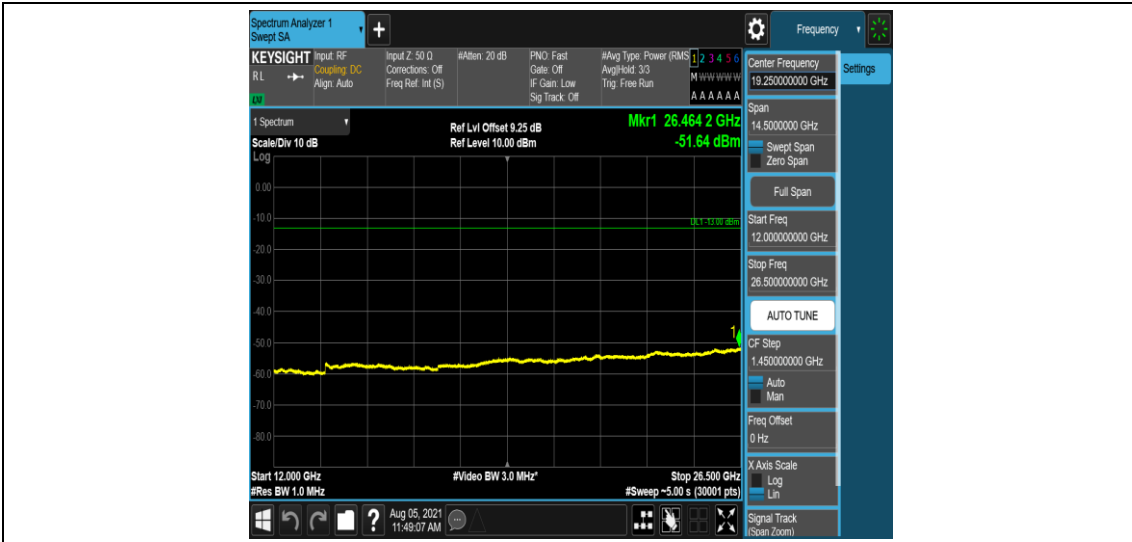

Band4-15MHz-QPSK-20175-1-0-Low-5000-12000--57.15-PASS

Band4-15MHz-QPSK-20175-1-0-Low-12000-26500--51.71-PASS

Band4-15MHz-QPSK-20325-1-0-High-0.009-0.15--51.65-PASS

Band4-15MHz-QPSK-20325-1-0-High-0.15-30--50.83-PASS

Band4-15MHz-QPSK-20325-1-0-High-30-1000--33.3-PASS

Band4-15MHz-QPSK-20325-1-0-High-1000-5000--35.88-PASS

Band4-15MHz-QPSK-20325-1-0-High-5000-12000--57.03-PASS

Band4-15MHz-QPSK-20325-1-0-High-12000-26500--51.64-PASS