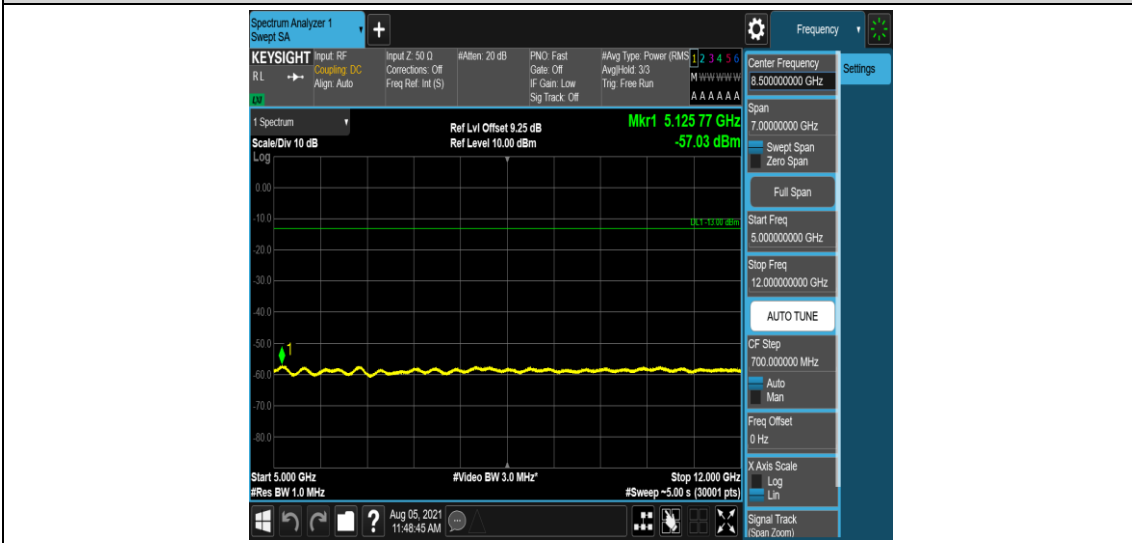

Band4-15MHz-QPSK-20175-1-0-Low-5000-12000--57.15-PASS

Band4-15MHz-QPSK-20175-1-0-Low-12000-26500--51.71-PASS

Band4-15MHz-QPSK-20325-1-0-High-0.009-0.15--51.65-PASS

Band4-15MHz-QPSK-20325-1-0-High-0.15-30--50.83-PASS

Band4-15MHz-QPSK-20325-1-0-High-30-1000--33.3-PASS

Band4-15MHz-QPSK-20325-1-0-High-1000-5000--35.88-PASS

Band4-15MHz-QPSK-20325-1-0-High-5000-12000--57.03-PASS

Band4-15MHz-QPSK-20325-1-0-High-12000-26500--51.64-PASS