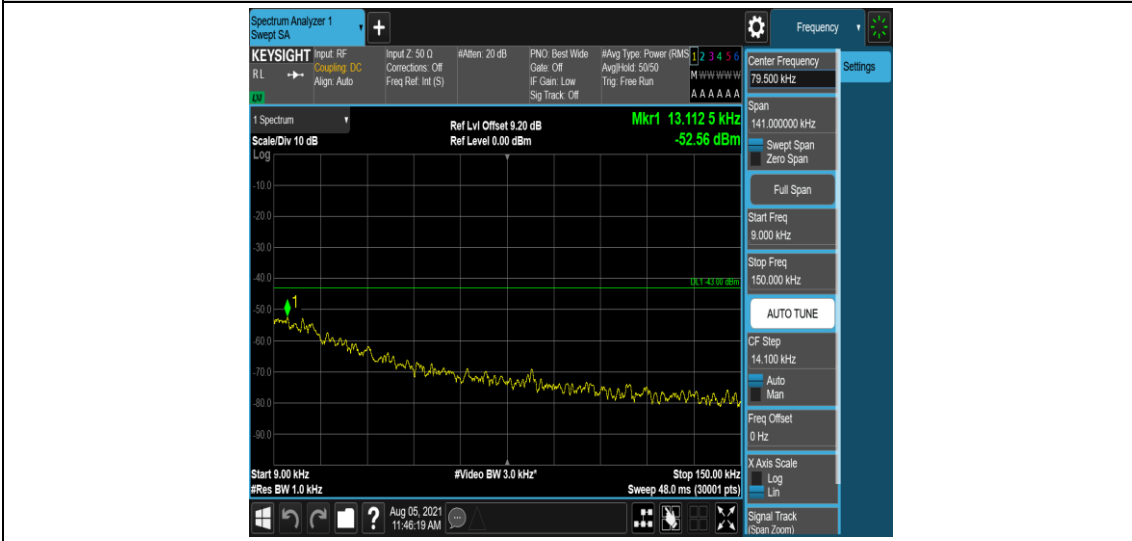

Band4-15MHz-16QAM-2025-1-0-Low-12000-26500--51.63-PASS

Band4-15MHz-16QAM-20175-1-0-Low-0.009-0.15--52.56-PASS