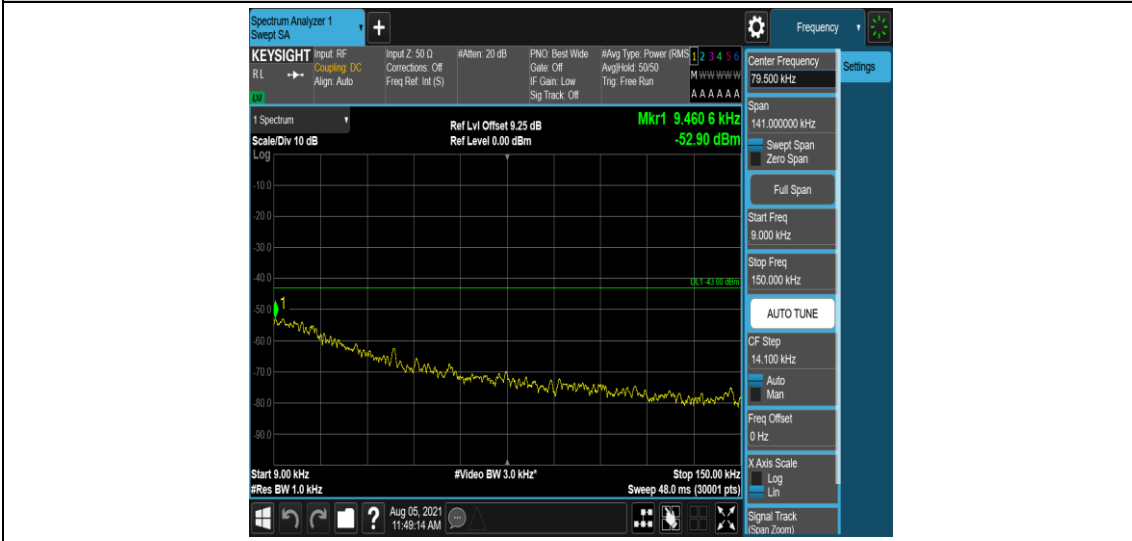

Band4-15MHz-16QAM-20175-1-0-Low-30-1000--33.38-PASS

Band4-15MHz-16QAM-20175-1-0-Low-1000-5000--35.93-PASS

Band4-15MHz-16QAM-20175-1-0-Low-5000-12000--57.1-PASS

Band4-15MHz-16QAM-20175-1-0-Low-12000-26500--51.73-PASS