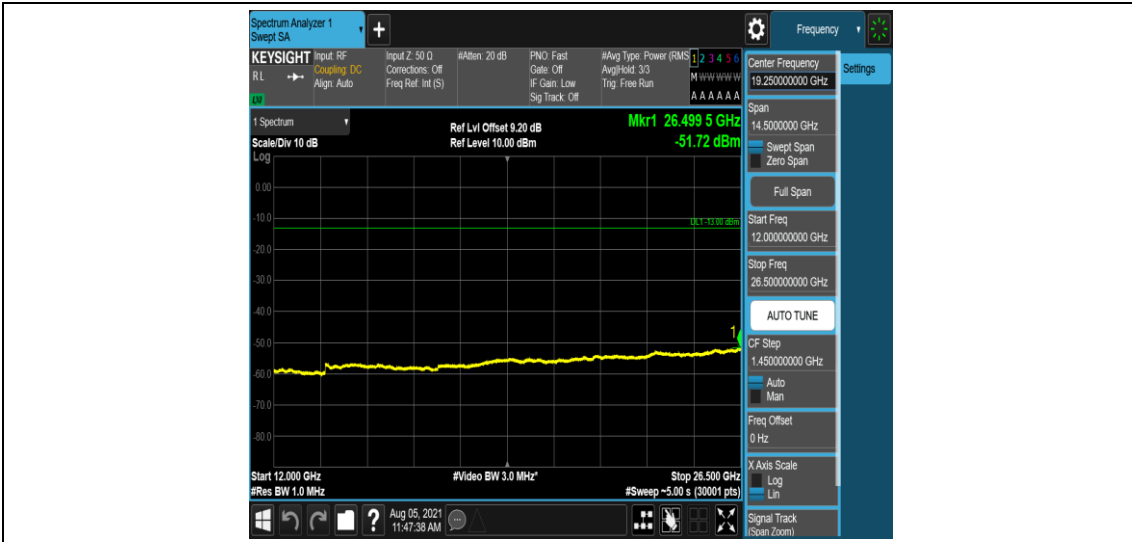

Band4-15MHz-16QAM-20025-1-0-Low-5000-12000--57.17-PASS

Band4-15MHz-16QAM-2025-1-0-Low-12000-26500--51.63-PASS

Band4-15MHz-16QAM-20175-1-0-Low-0.009-0.15--52.56-PASS

Band4-15MHz-16QAM-20175-1-0-Low-0.15-30--49.98-PASS

Band4-15MHz-16QAM-20175-1-0-Low-30-1000--33.38-PASS

Band4-15MHz-16QAM-20175-1-0-Low-1000-5000--35.93-PASS

Band4-15MHz-16QAM-20175-1-0-Low-5000-12000--57.1-PASS

Band4-15MHz-16QAM-20175-1-0-Low-12000-26500--51.73-PASS