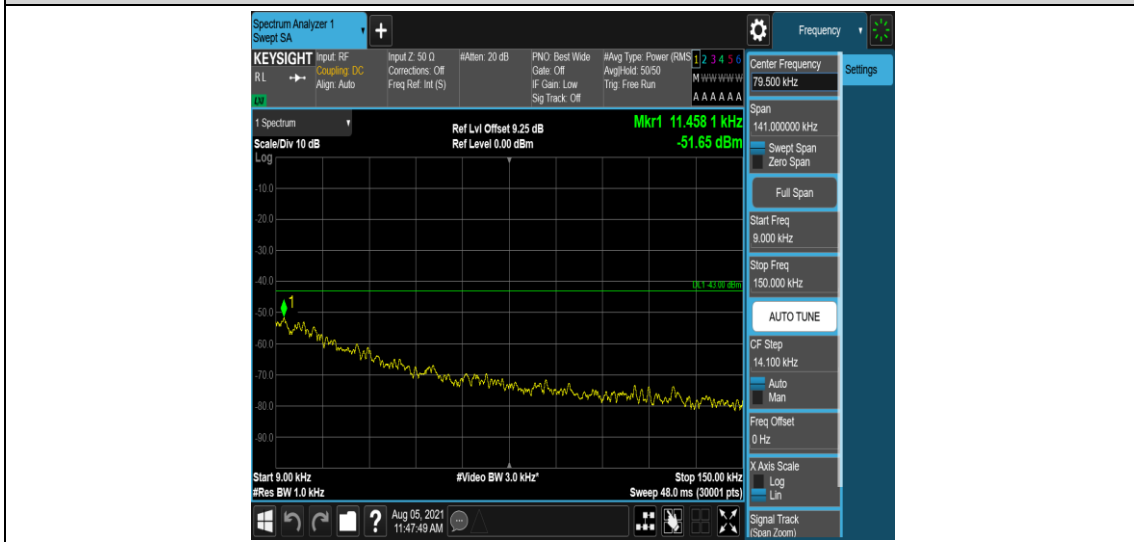

Band4-15MHz-QPSK-20175-1-0-Low-0.009-0.15--51.81-PASS

Band4-15MHz-QPSK-20175-1-0-Low-0.15-30--50.09-PASS

Band4-15MHz-QPSK-20175-1-0-Low-30-1000--33.51-PASS

Band4-15MHz-QPSK-20175-1-0-Low-1000-5000--35.95-PASS

Band4-15MHz-QPSK-20175-1-0-Low-5000-12000--57.15-PASS

Band4-15MHz-QPSK-20175-1-0-Low-12000-26500--51.71-PASS

Band4-15MHz-QPSK-20325-1-0-High-0.009-0.15--51.65-PASS

Band4-15MHz-QPSK-20325-1-0-High-0.15-30--50.83-PASS