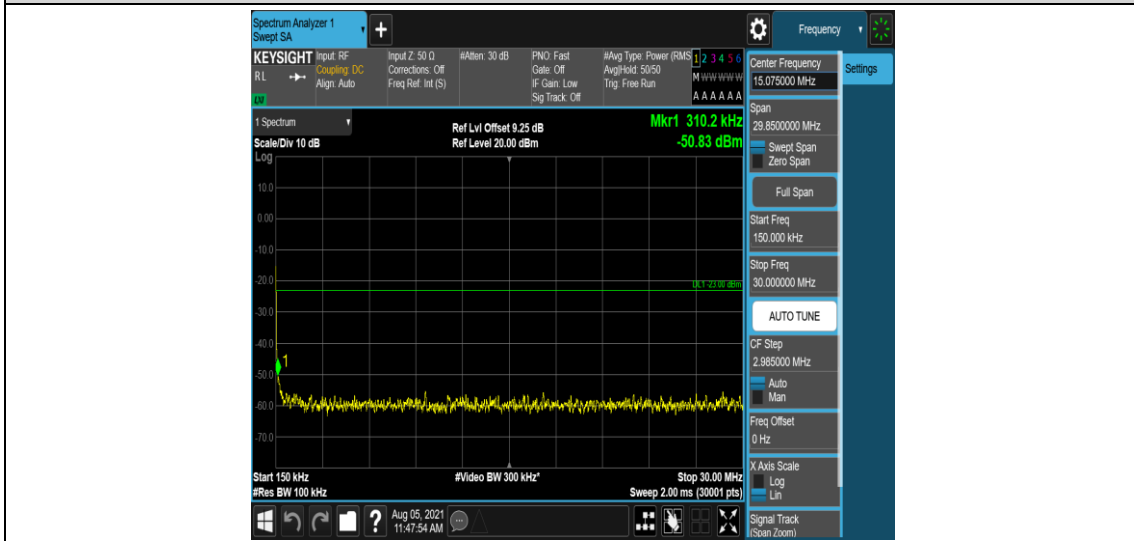

Band4-15MHz-QPSK-20175-1-0-Low-0.009-0.15--51.81-PASS

Band4-15MHz-QPSK-20175-1-0-Low-0.15-30--50.09-PASS

Band4-15MHz-QPSK-20175-1-0-Low-30-1000--33.51-PASS

Band4-15MHz-QPSK-20175-1-0-Low-1000-5000--35.95-PASS

Band4-15MHz-QPSK-20175-1-0-Low-5000-12000--57.15-PASS

Band4-15MHz-QPSK-20175-1-0-Low-12000-26500--51.71-PASS

Band4-15MHz-QPSK-20325-1-0-High-0.009-0.15--51.65-PASS

Band4-15MHz-QPSK-20325-1-0-High-0.15-30--50.83-PASS