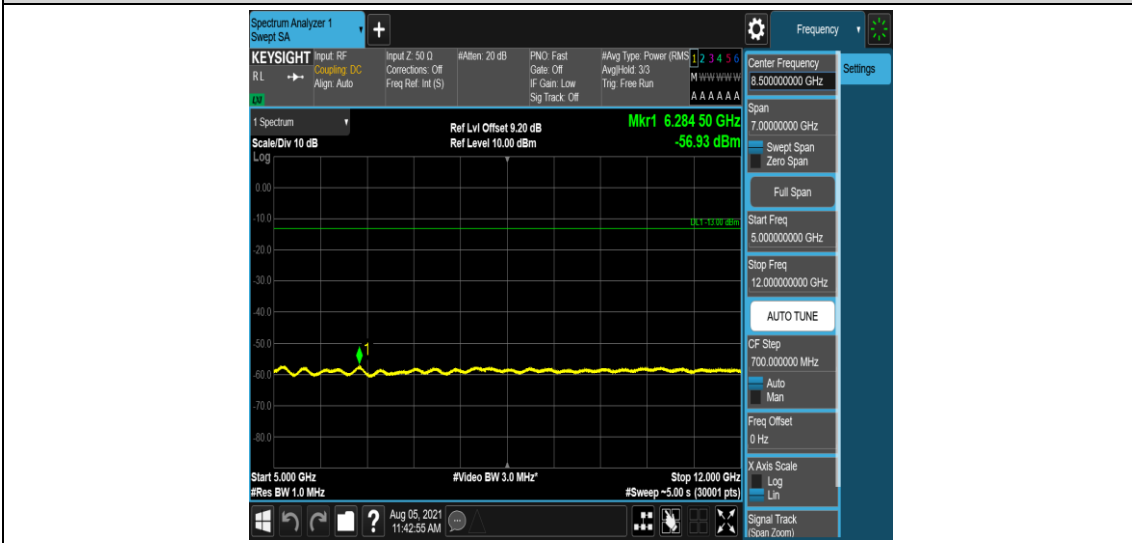

Band4-15MHz-QPSK-2025-1-0-Low-1000-5000--35.85-PASS

Band4-15MHz-QPSK-2025-1-0-Low-5000-12000--56.93-PASS