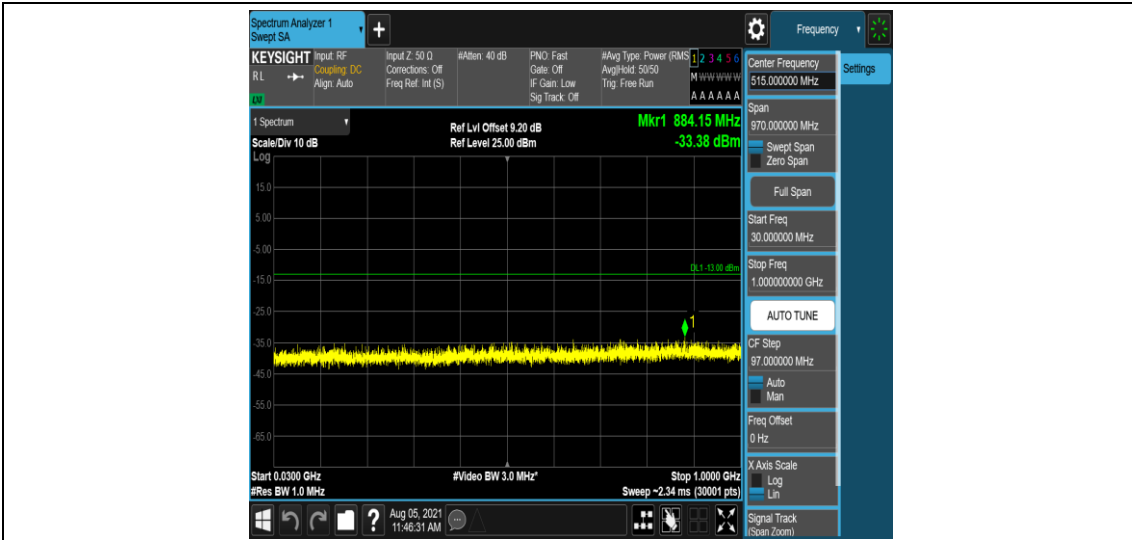

Band4-15MHz-16QAM-20025-1-0-Low-5000-12000--57.17-PASS

Band4-15MHz-16QAM-2025-1-0-Low-12000-26500--51.63-PASS

Band4-15MHz-16QAM-20175-1-0-Low-0.009-0.15--52.56-PASS

Band4-15MHz-16QAM-20175-1-0-Low-0.15-30--49.98-PASS