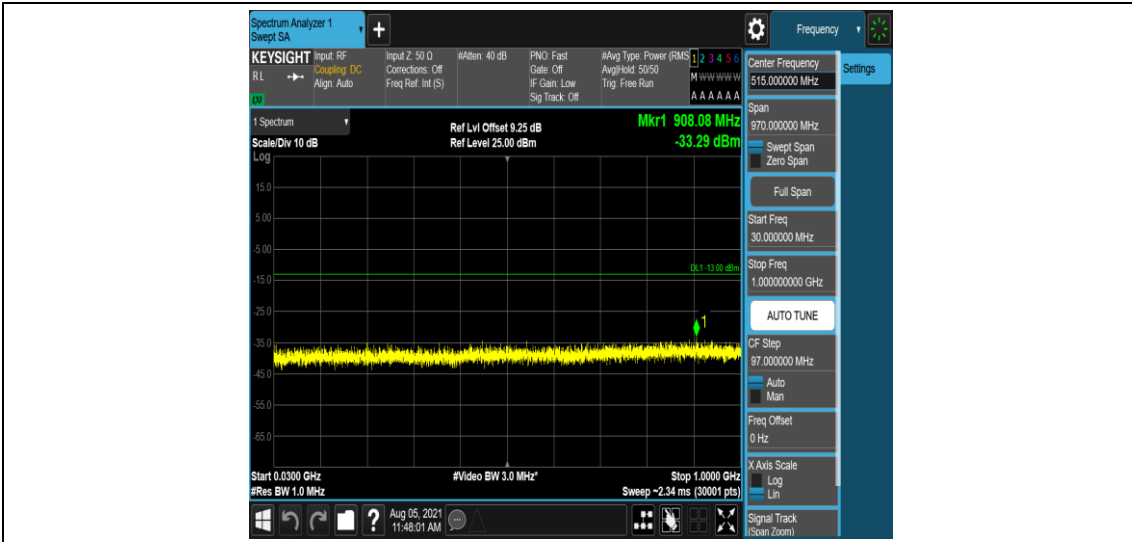

Band4-15MHz-QPSK-20175-1-0-Low-5000-12000--57.15-PASS

Band4-15MHz-QPSK-20175-1-0-Low-12000-26500--51.71-PASS

Band4-15MHz-QPSK-20325-1-0-High-0.009-0.15--51.65-PASS

Band4-15MHz-QPSK-20325-1-0-High-0.15-30--50.83-PASS