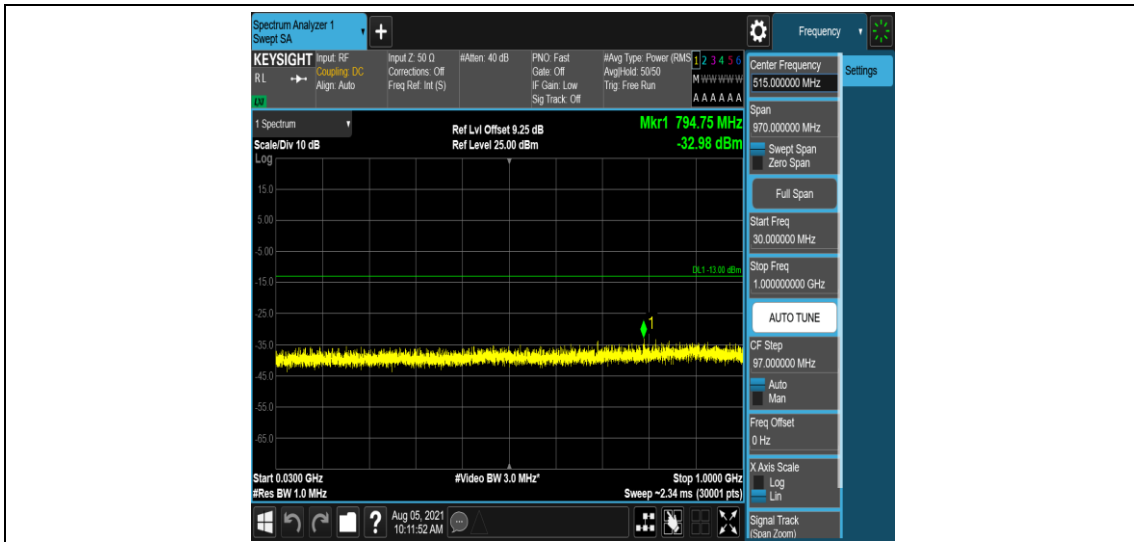

Band4-10MHz-16QAM-20175-1-0-Low-30-1000--33.72-PASS

Band4-10MHz-16QAM-20175-1-0-Low-1000-5000--35.85-PASS

Band4-10MHz-16QAM-20175-1-0-Low-5000-12000--57.14-PASS

Band4-10MHz-16QAM-20175-1-0-Low-12000-26500--51.62-PASS

Band4-10MHz-16QAM-20350-1-0-High-0.009-0.15--51.06-PASS

Band4-10MHz-16QAM-20350-1-0-High-0.15-30--51.43-PASS

Band4-10MHz-16QAM-20350-1-0-High-30-1000--32.99-PASS

Band4-10MHz-16QAM-20350-1-0-High-1000-5000--35.89-PASS