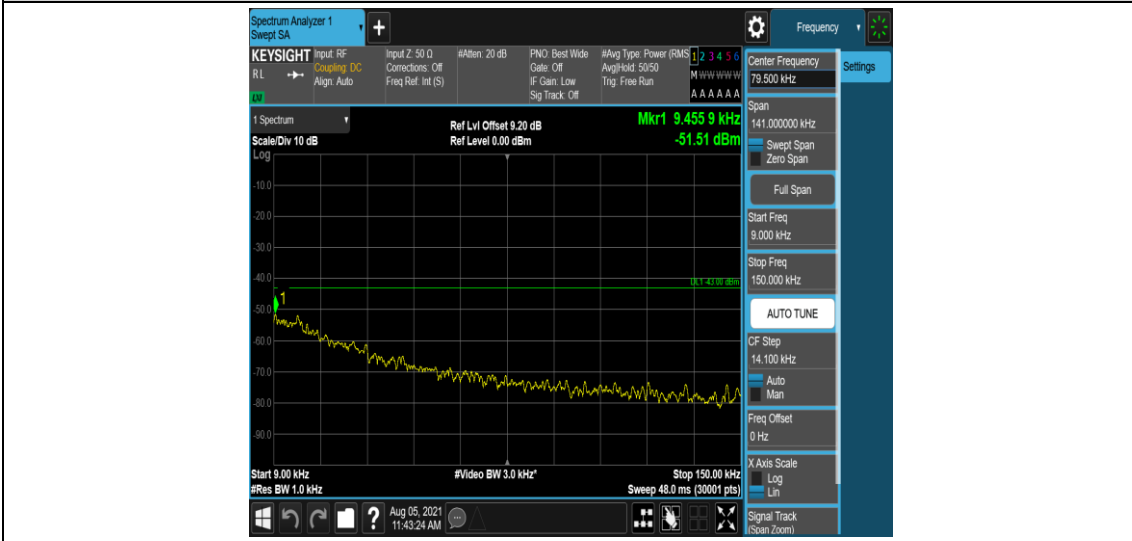

Band4-15MHz-QPSK-20325-1-0-High-30-1000--33.3-PASS

Band4-15MHz-QPSK-20325-1-0-High-1000-5000--35.88-PASS

Band4-15MHz-QPSK-20325-1-0-High-5000-12000--57.03-PASS

Band4-15MHz-QPSK-20325-1-0-High-12000-26500--51.64-PASS