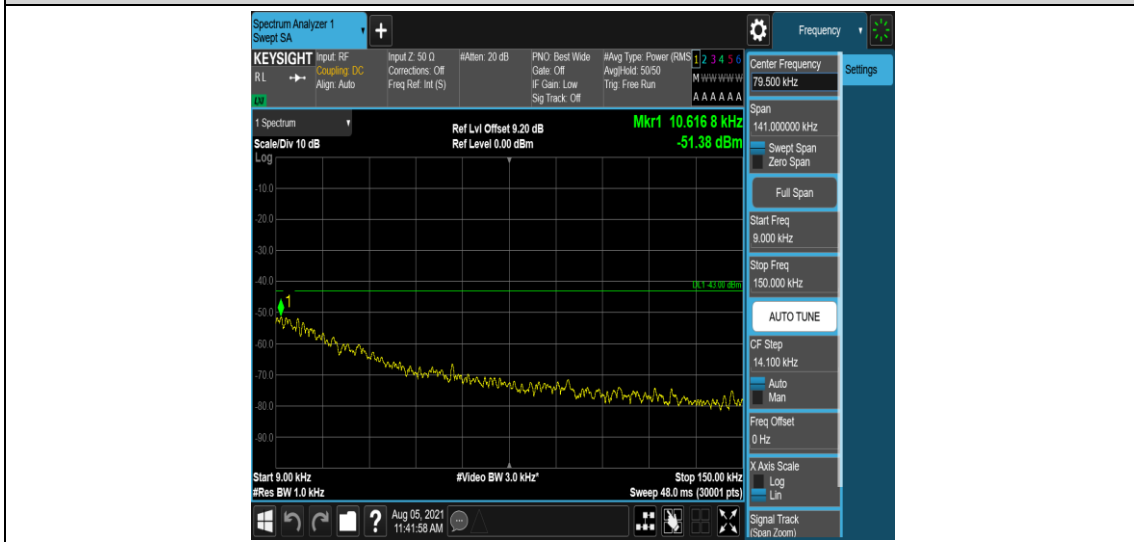

Band4-10MHz-16QAM-20350-1-0-High-12000-26500--51.51-PASS

Band4-15MHz-QPSK-20025-1-0-Low-0.009-0.15--51.38-PASS