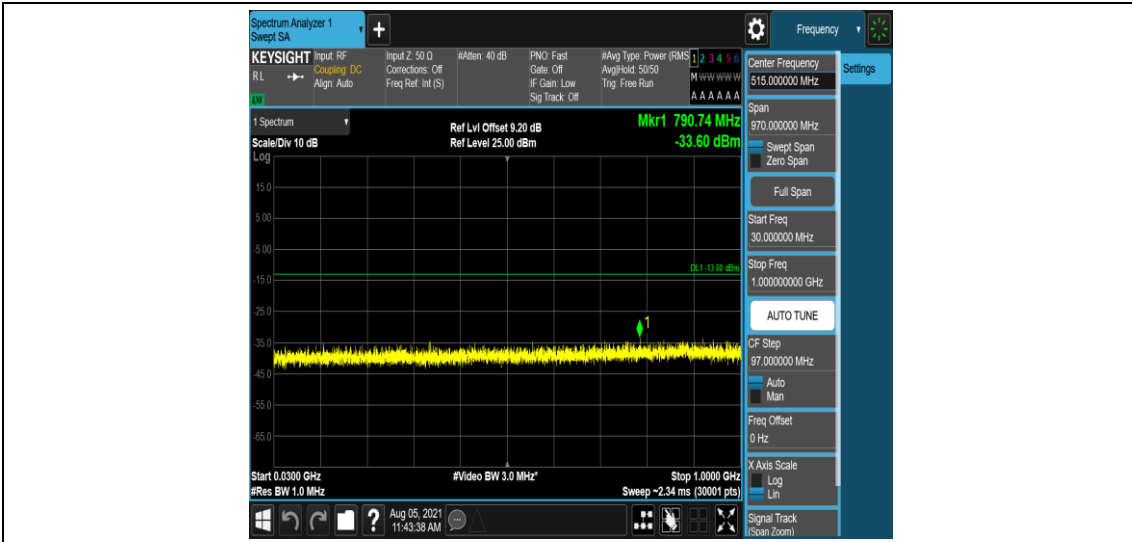

Band4-15MHz-16QAM-20025-1-0-Low-0.15-30--51.45-PASS

Band4-15MHz-16QAM-20025-1-0-Low-30-1000--33.6-PASS