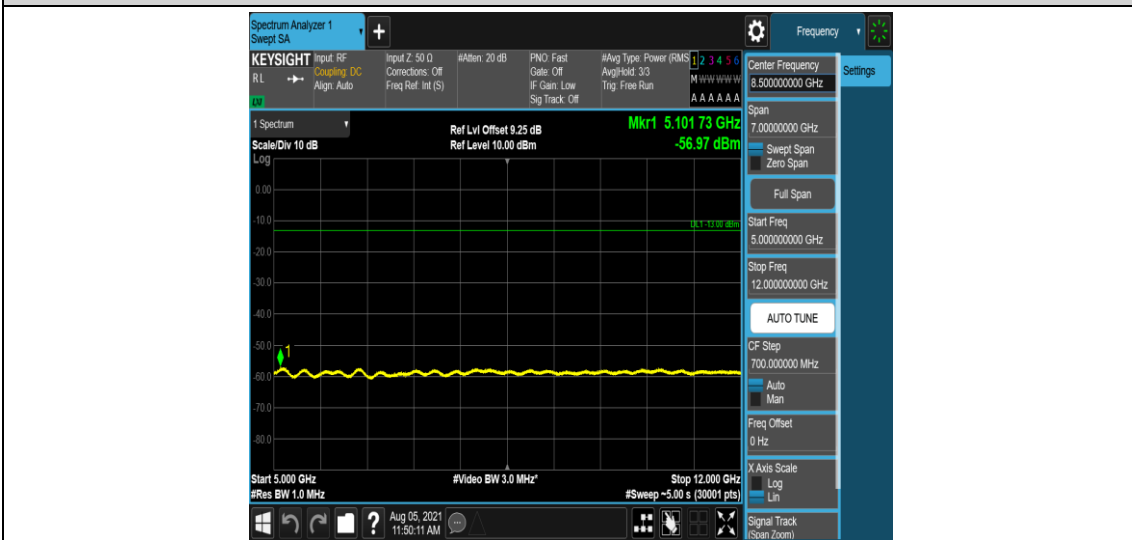

Band4-15MHz-16QAM-20325-1-0-High-0.009-0.15--52.9-PASS

Band4-15MHz-16QAM-20325-1-0-High-0.15-30--49.06-PASS

Band4-15MHz-16QAM-20325-1-0-High-30-1000--32.36-PASS

Band4-15MHz-16QAM-20325-1-0-High-1000-5000--35.86-PASS

Band4-15MHz-16QAM-20325-1-0-High-5000-12000--56.97-PASS

Band4-15MHz-16QAM-20325-1-0-High-12000-26500--51.54-PASS

Band4-20MHz-QPSK-20050-1-0-Low-0.009-0.15--49.94-PASS

Band4-20MHz-QPSK-20050-1-0-Low-0.15-30--50.65-PASS