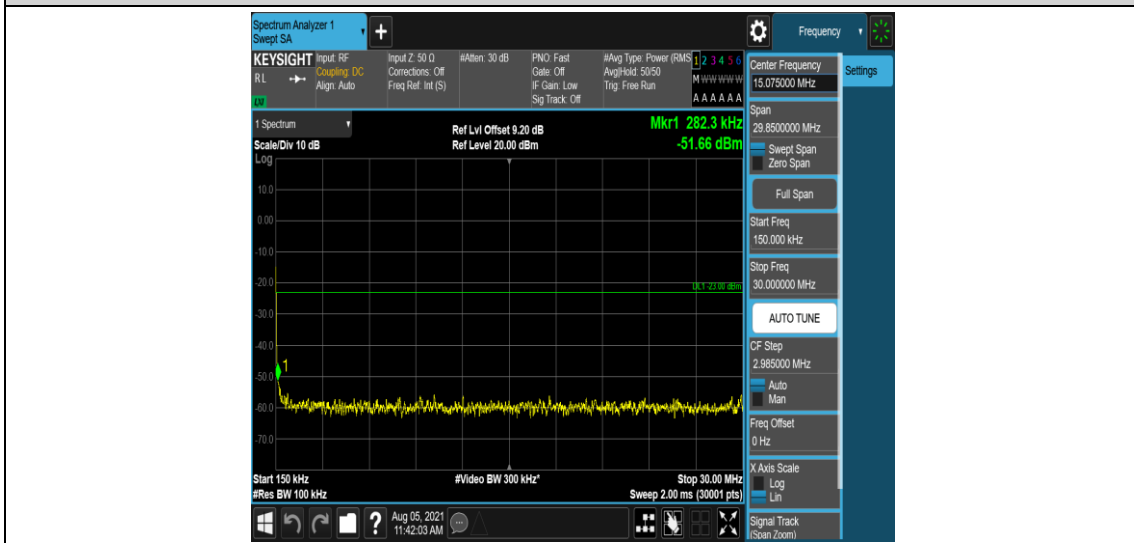

Band4-15MHz-QPSK-20025-1-0-Low-0.009-0.15--51.38-PASS

Band4-15MHz-QPSK-20025-1-0-Low-0.15-30--51.66-PASS