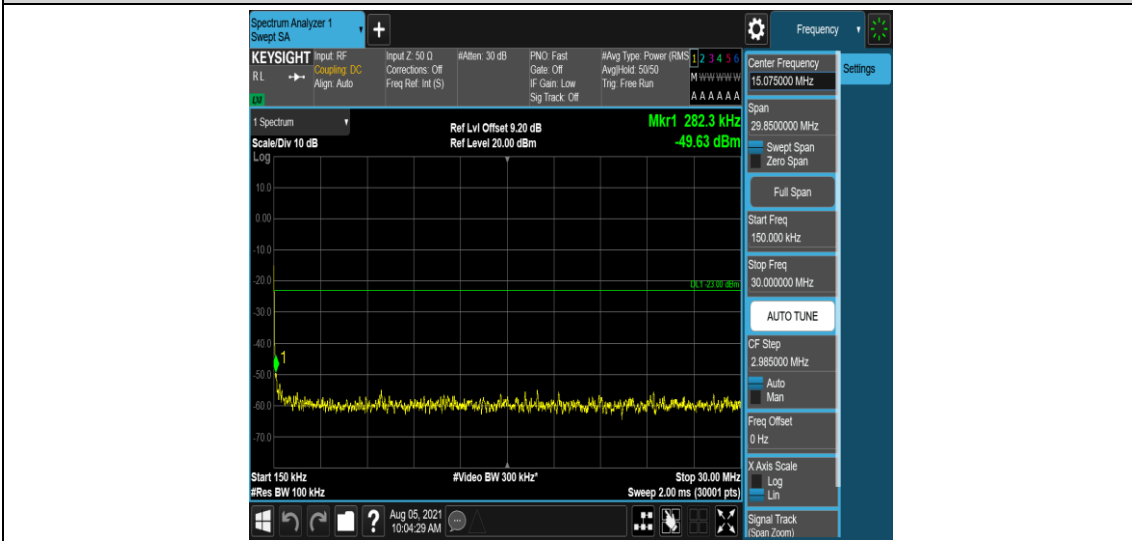

Band4-10MHz-QPSK-20000-1-0-Low-0.009-0.15--51.32-PASS

Band4-10MHz-QPSK-20000-1-0-Low-0.15-30--49.63-PASS