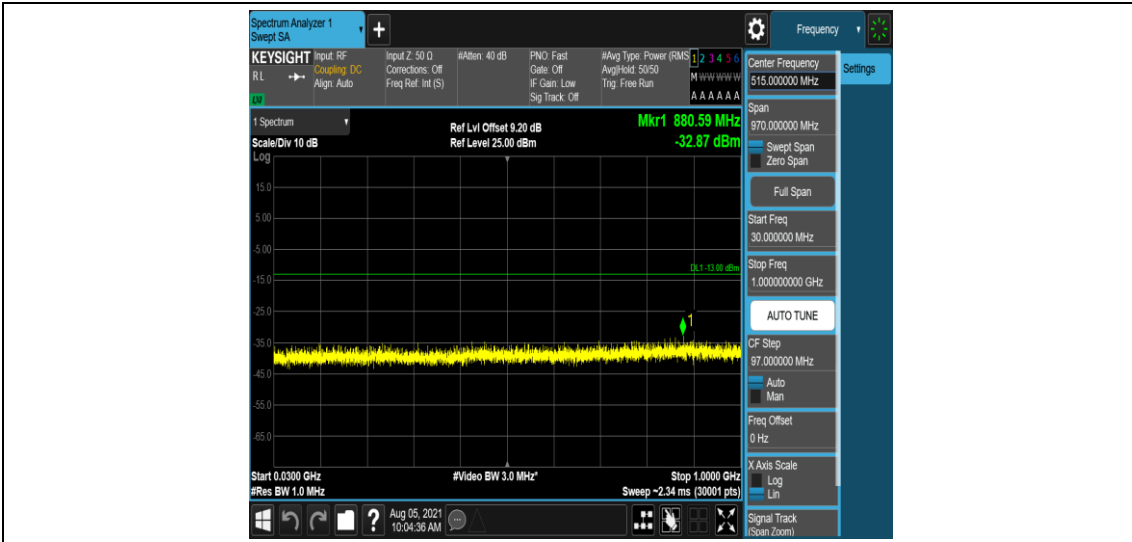

Band4-5MHz-16QAM-20375-1-0-High-5000-12000--57.04-PASS

Band4-5MHz-16QAM-20375-1-0-High-12000-26500--51.37-PASS

Band4-10MHz-QPSK-20000-1-0-Low-0.009-0.15--51.32-PASS

Band4-10MHz-QPSK-20000-1-0-Low-0.15-30--49.63-PASS