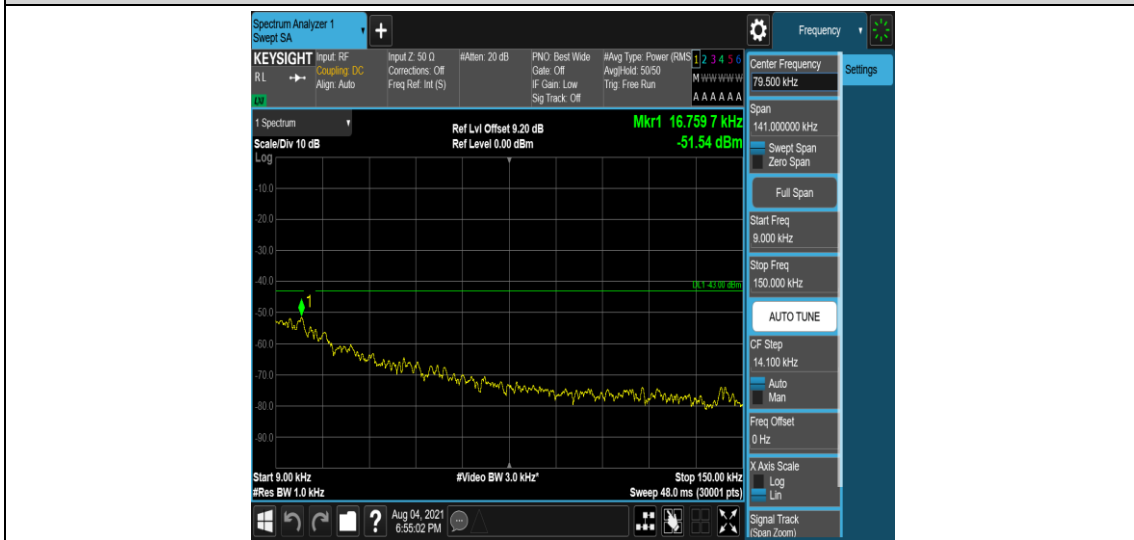

Band4-5MHz-QPSK-20375-1-0-High-30-1000--33.61-PASS

Band4-5MHz-QPSK-20375-1-0-High-1000-5000--35.8-PASS

Band4-5MHz-QPSK-20375-1-0-High-5000-12000--57.08-PASS

Band4-5MHz-QPSK-20375-1-0-High-12000-26500--51.53-PASS