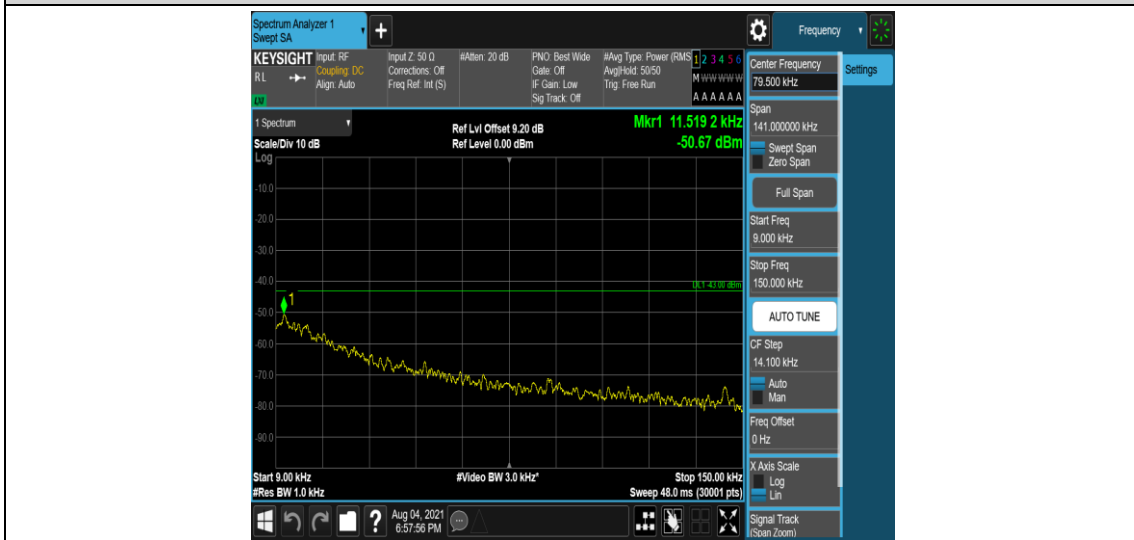

Band4-5MHz-16QAM-19975-1-0-Low-12000-26500--51.58-PASS

Band4-5MHz-16QAM-20175-1-0-Low-0.009-0.15--50.67-PASS