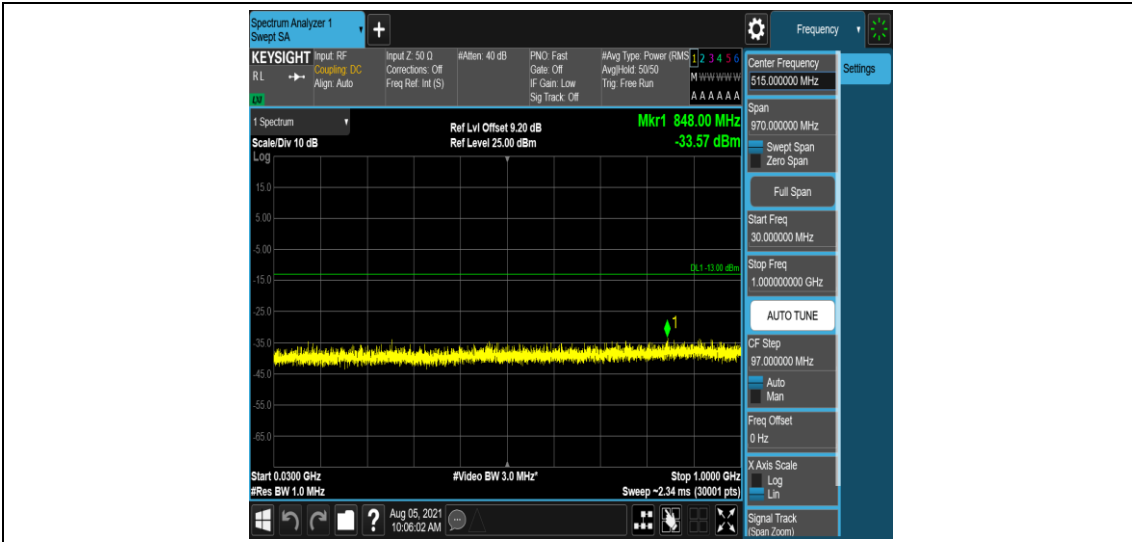

Band4-10MHz-16QAM-20000-1-0-Low-0.15-30--50.28-PASS

Band4-10MHz-16QAM-20000-1-0-Low-30-1000--33.57-PASS