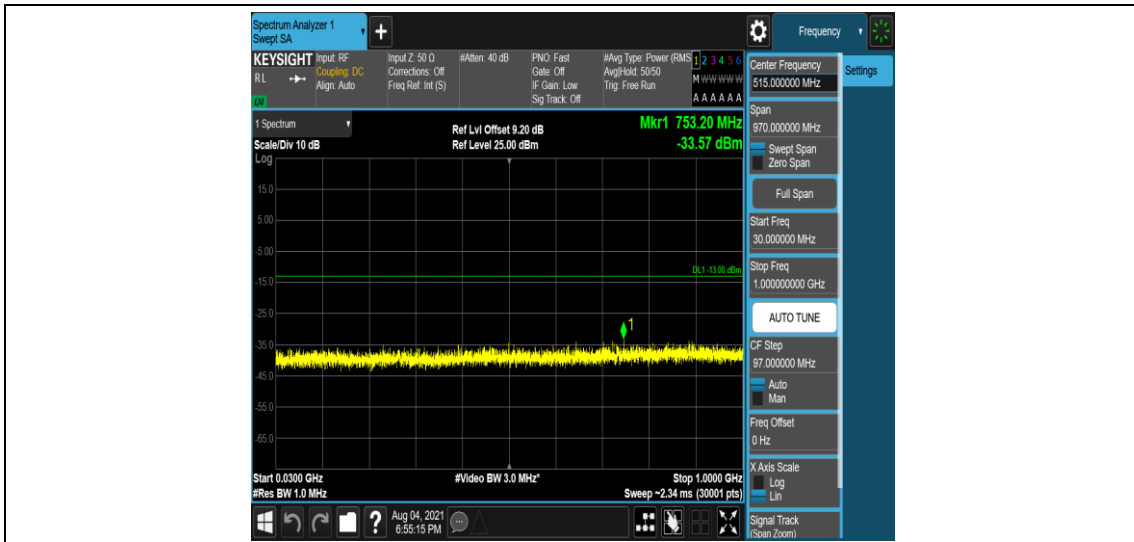

Band4-5MHz-16QAM-19975-1-0-Low-0.15-30--49.08-PASS

Band4-5MHz-16QAM-19975-1-0-Low-30-1000--33.57-PASS