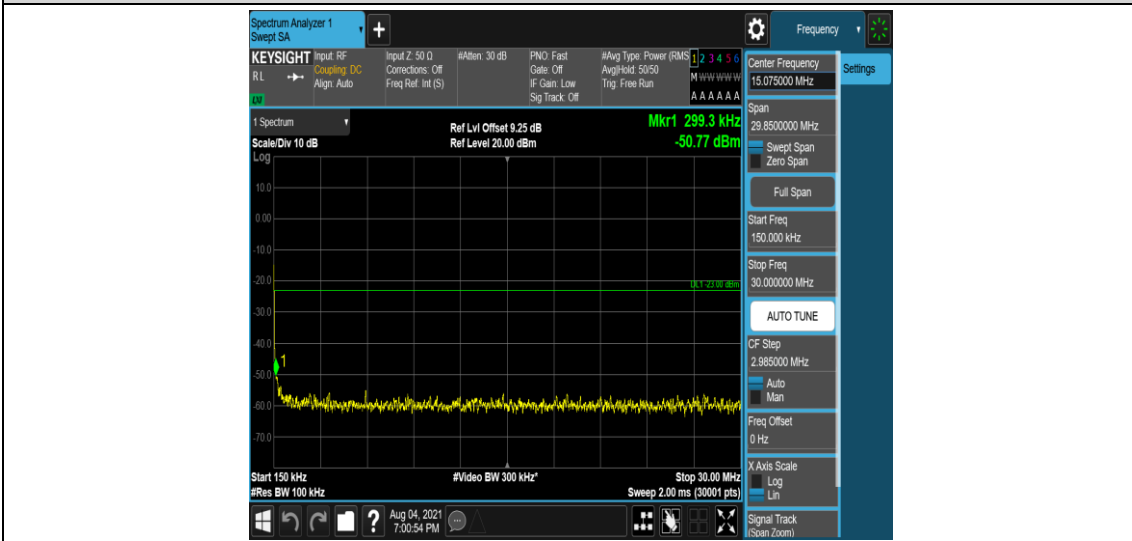

Band4-5MHz-16QAM-20375-1-0-High-0.009-0.15--51.69-PASS

Band4-5MHz-16QAM-20375-1-0-High-0.15-30--50.77-PASS