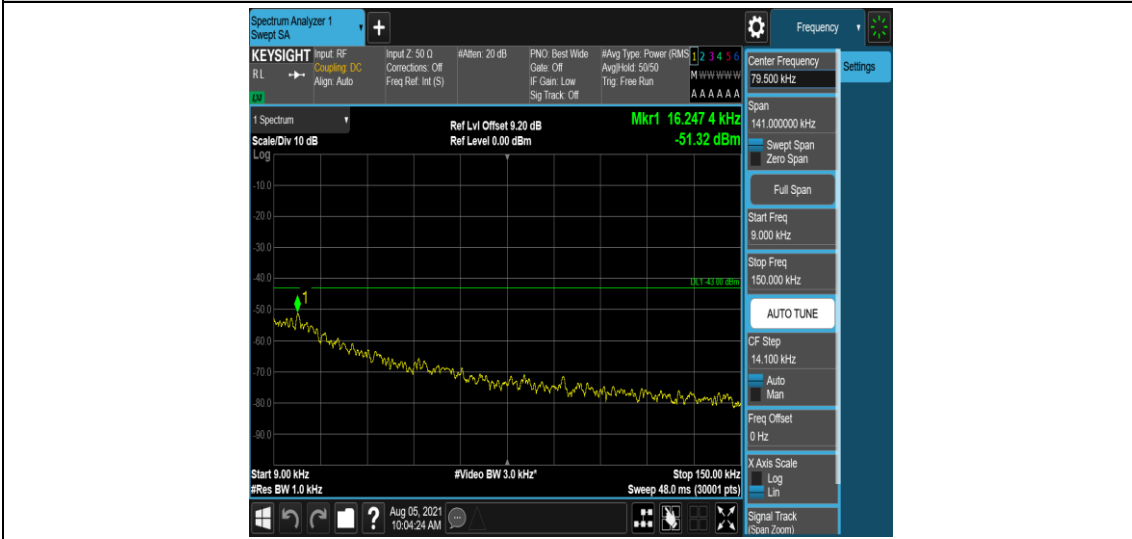

Band4-5MHz-16QAM-20375-1-0-High-12000-26500--51.37-PASS

Band4-10MHz-QPSK-20000-1-0-Low-0.009-0.15--51.32-PASS