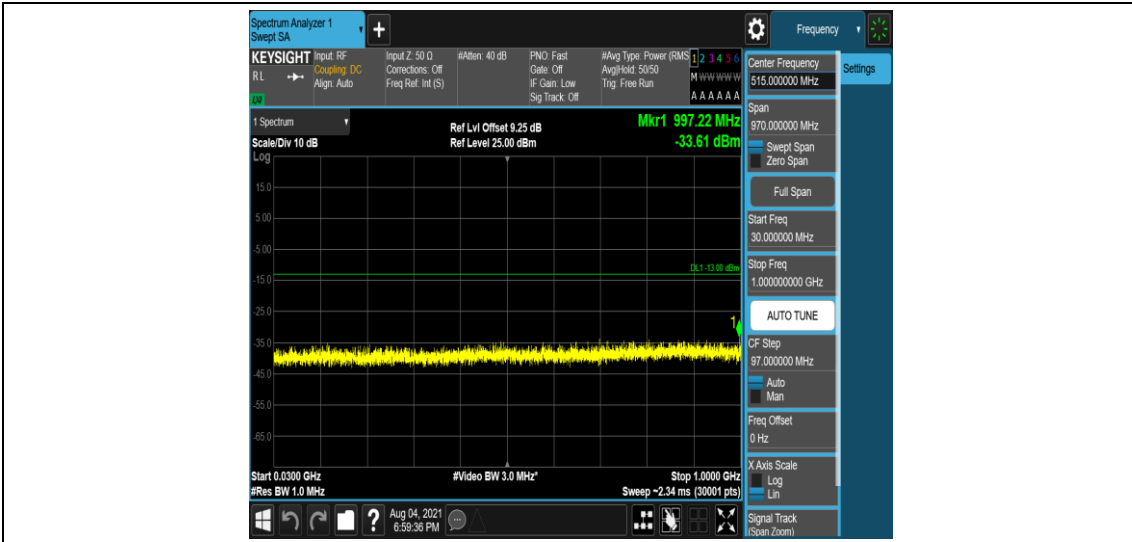

Band4-5MHz-QPSK-20175-1-0-Low-5000-12000--56.95-PASS

Band4-5MHz-QPSK-20175-1-0-Low-12000-26500--51.56-PASS

Band4-5MHz-QPSK-20375-1-0-High-0.009-0.15--51.75-PASS

Band4-5MHz-QPSK-20375-1-0-High-0.15-30--48.07-PASS