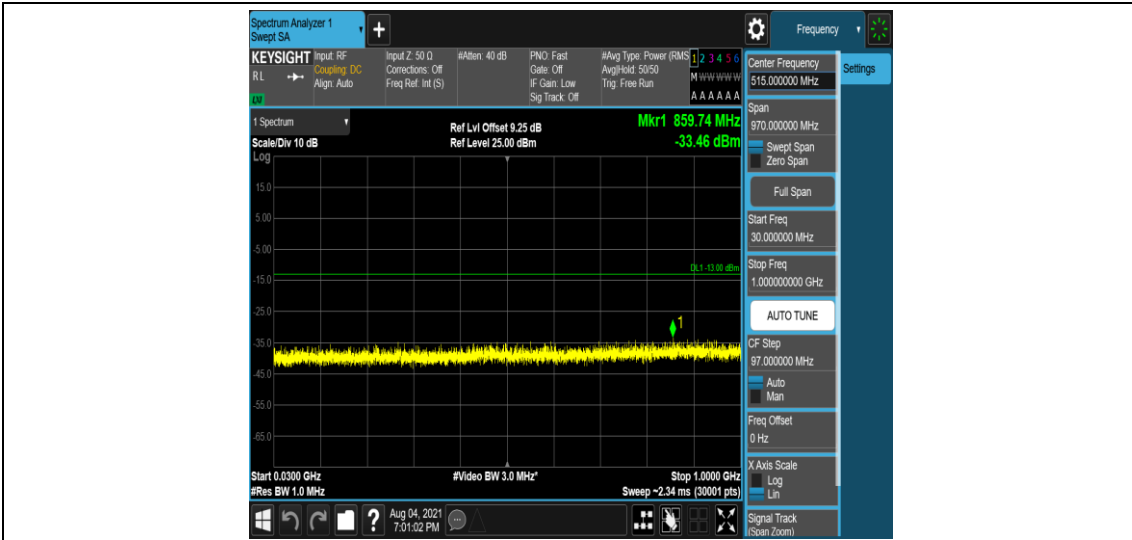

Band4-5MHz-16QAM-20375-1-0-High-0.15-30--50.77-PASS

Band4-5MHz-16QAM-20375-1-0-High-30-1000--33.46-PASS