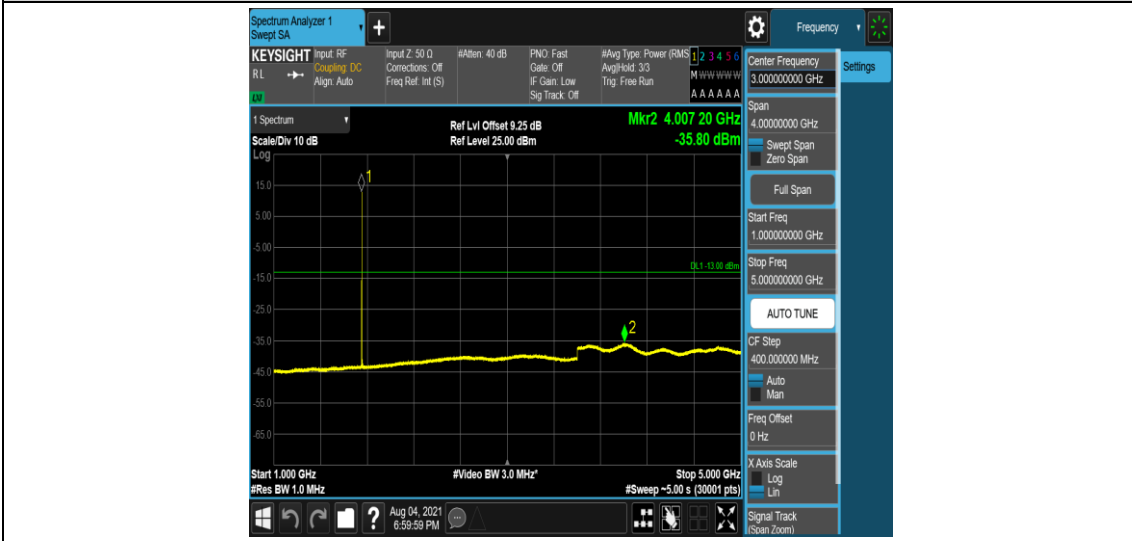

Band4-5MHz-QPSK-20375-1-0-High-30-1000--33.61-PASS

Band4-5MHz-QPSK-20375-1-0-High-1000-5000--35.8-PASS