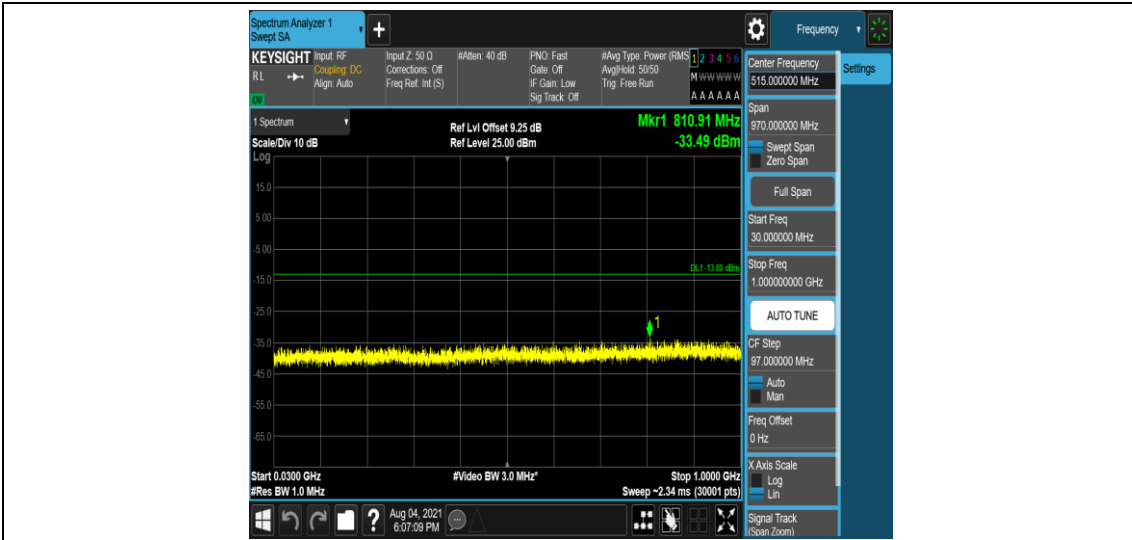

Band4-1.4MHz-16QAM-20393-1-0-High-0.15-30--52.6-PASS

Band4-1.4MHz-16QAM-20393-1-0-High-30-1000--33.49-PASS