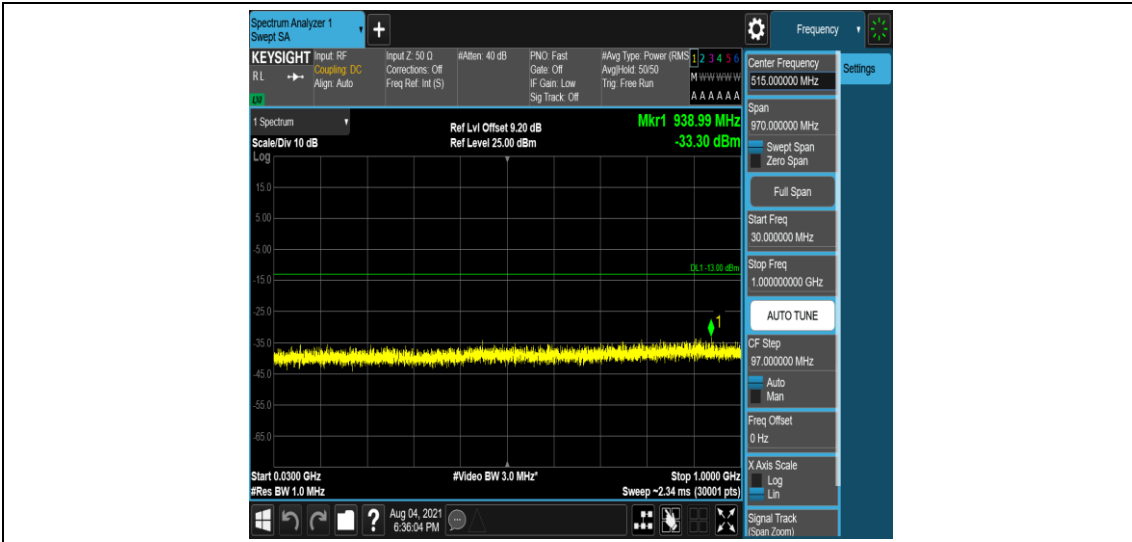

Band4-3MHz-16QAM-19965-1-0-Low-0.15-30--52.28-PASS

Band4-3MHz-16QAM-19965-1-0-Low-30-1000--33.3-PASS