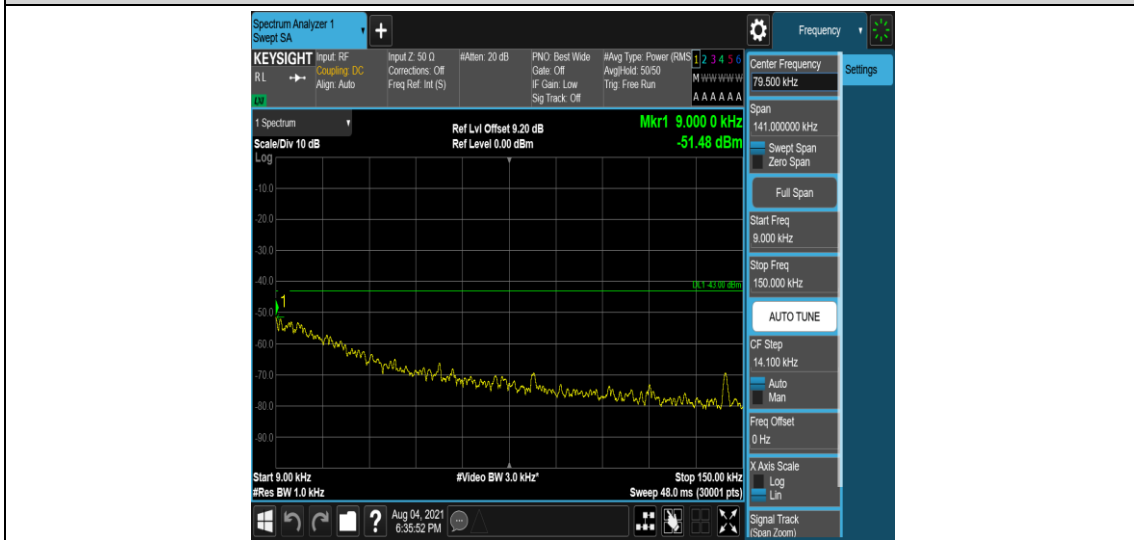

Band4-3MHz-QPSK-20385-1-0-High-30-1000--32.86-PASS

Band4-3MHz-QPSK-20385-1-0-High-1000-5000--35.71-PASS

Band4-3MHz-QPSK-20385-1-0-High-5000-12000--56.98-PASS

Band4-3MHz-QPSK-20385-1-0-High-12000-26500--51.59-PASS