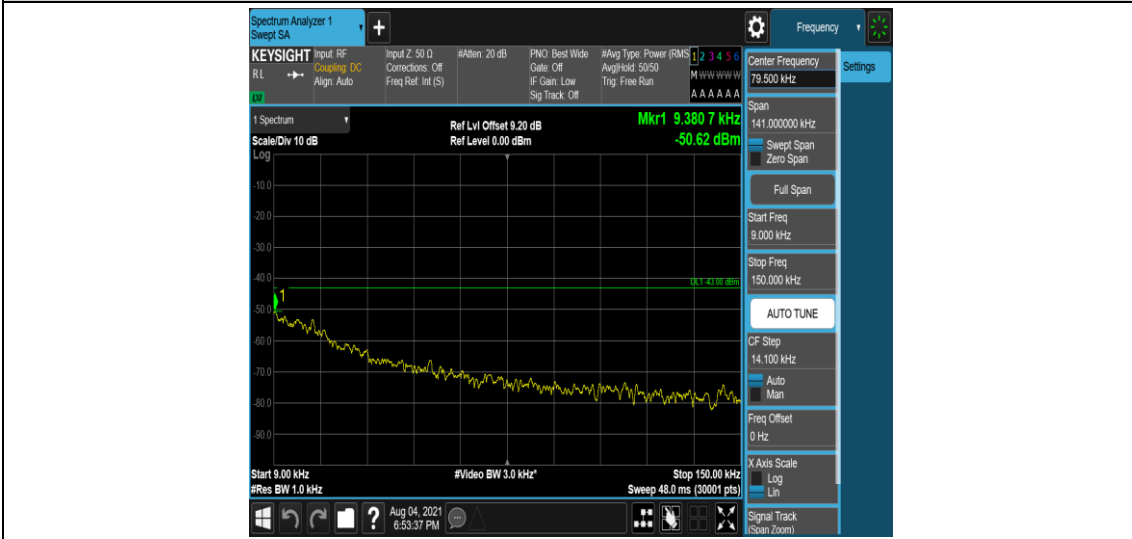

Band4-3MHz-16QAM-20385-1-0-High-12000-26500--51.48-PASS

Band4-5MHz-QPSK-19975-1-0-Low-0.009-0.15--50.62-PASS