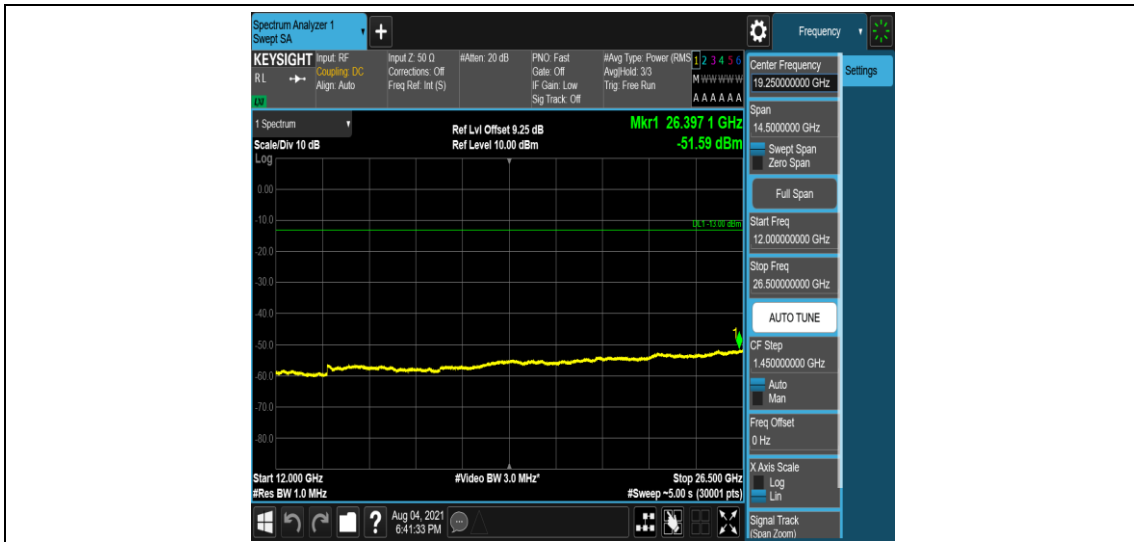

Band4-3MHz-QPSK-20175-1-0-Low-5000-12000--57.12-PASS

Band4-3MHz-QPSK-20175-1-0-Low-12000-26500--51.44-PASS

Band4-3MHz-QPSK-20385-1-0-High-0.009-0.15--49.41-PASS

Band4-3MHz-QPSK-20385-1-0-High-0.15-30--50.64-PASS

Band4-3MHz-QPSK-20385-1-0-High-30-1000--32.86-PASS

Band4-3MHz-QPSK-20385-1-0-High-1000-5000--35.71-PASS

Band4-3MHz-QPSK-20385-1-0-High-5000-12000--56.98-PASS

Band4-3MHz-QPSK-20385-1-0-High-12000-26500--51.59-PASS