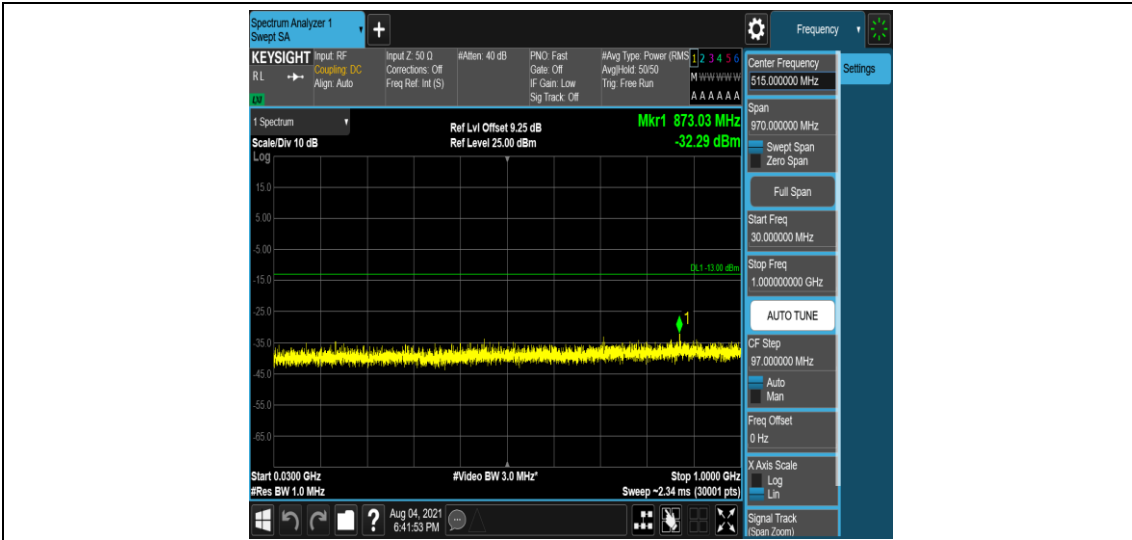

Band4-3MHz-16QAM-20385-1-0-High-0.15-30--49.38-PASS

Band4-3MHz-16QAM-20385-1-0-High-30-1000--32.29-PASS