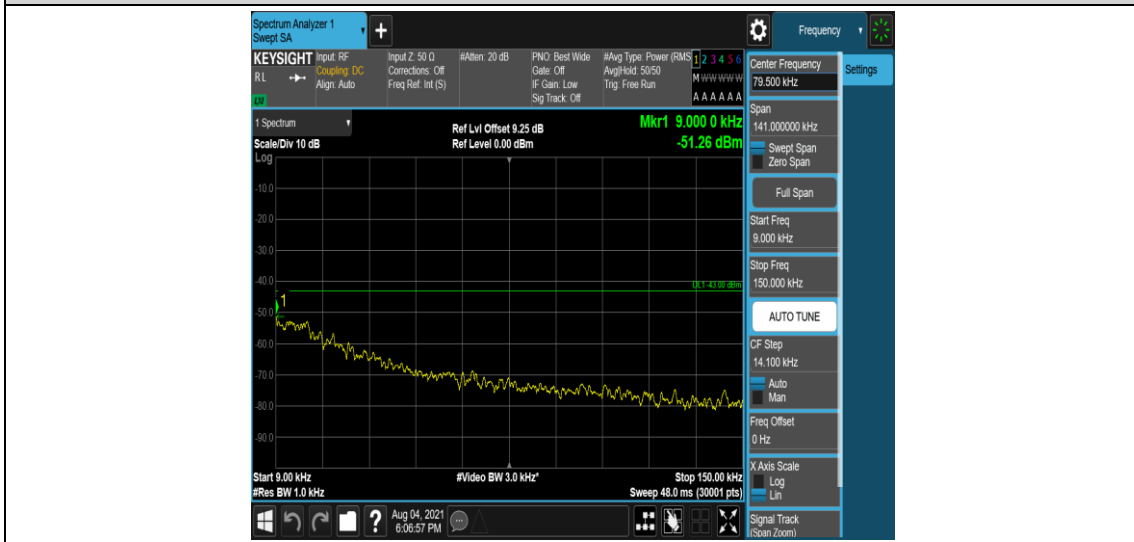

Band4-1.4MHz-16QAM-20175-1-0-Low-30-1000--33.15-PASS

Band4-1.4MHz-16QAM-20175-1-0-Low-1000-5000--35.63-PASS

Band4-1.4MHz-16QAM-20175-1-0-Low-5000-12000--57.05-PASS

Band4-1.4MHz-16QAM-20175-1-0-Low-12000-26500--51.66-PASS

Band4-1.4MHz-16QAM-20393-1-0-High-0.009-0.15--51.26-PASS

Band4-1.4MHz-16QAM-20393-1-0-High-0.15-30--52.6-PASS

Band4-1.4MHz-16QAM-20393-1-0-High-30-1000--33.49-PASS

Band4-1.4MHz-16QAM-20393-1-0-High-1000-5000--35.85-PASS