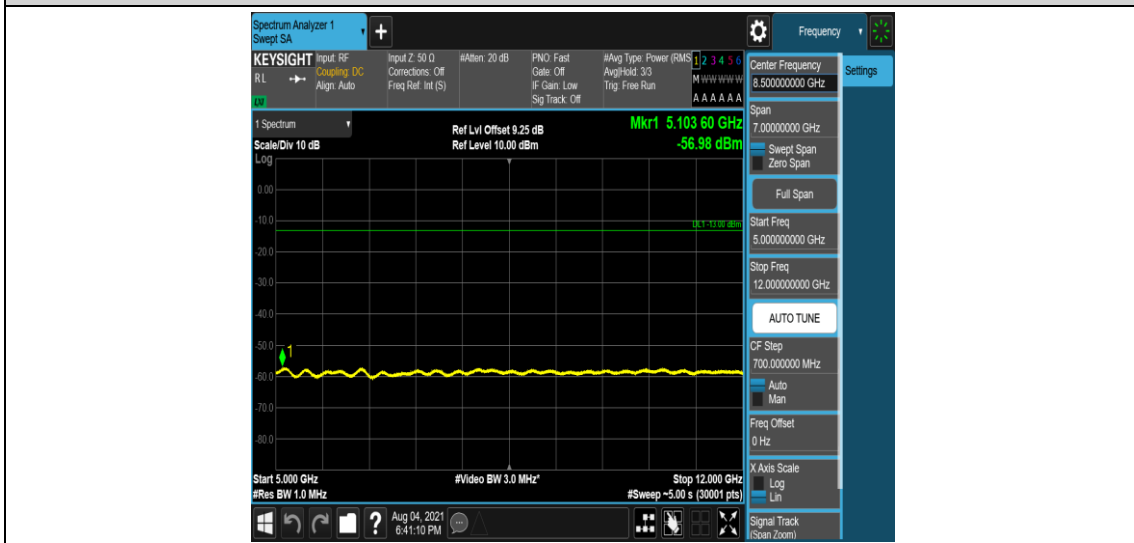

Band4-3MHz-QPSK-20385-1-0-High-1000-5000--35.71-PASS

Band4-3MHz-QPSK-20385-1-0-High-5000-12000--56.98-PASS