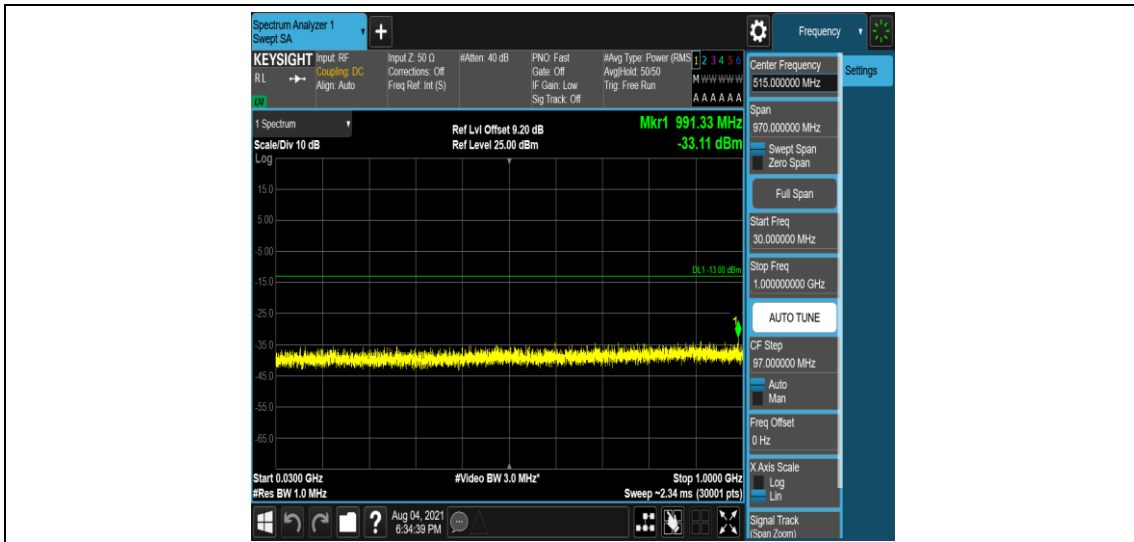

Band4-1.4MHz-16QAM-20393-1-0-High-5000-12000--56.76-PASS

Band4-1.4MHz-16QAM-20393-1-0-High-12000-26500--51.48-PASS

Band4-3MHz-QPSK-19965-1-0-Low-0.009-0.15--50.99-PASS

Band4-3MHz-QPSK-19965-1-0-Low-0.15-30--48.88-PASS