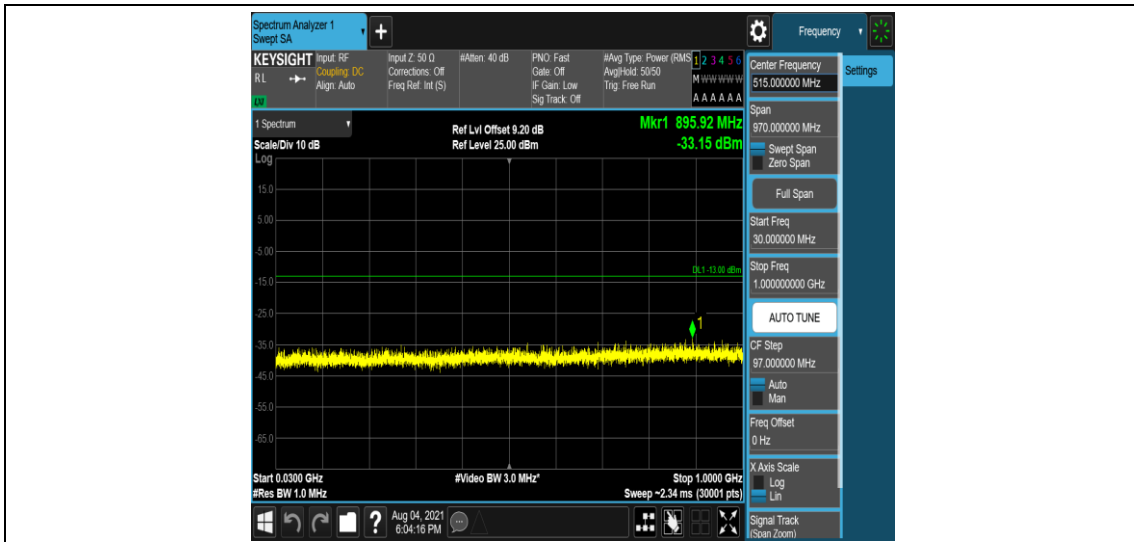

Band4-1.4MHz-16QAM-19957-1-0-Low-5000-12000--56.84-PASS

Band4-1.4MHz-16QAM-19957-1-0-Low-12000-26500--51.56-PASS

Band4-1.4MHz-16QAM-20175-1-0-Low-0.009-0.15--51.73-PASS

Band4-1.4MHz-16QAM-20175-1-0-Low-0.15-30--50.54-PASS