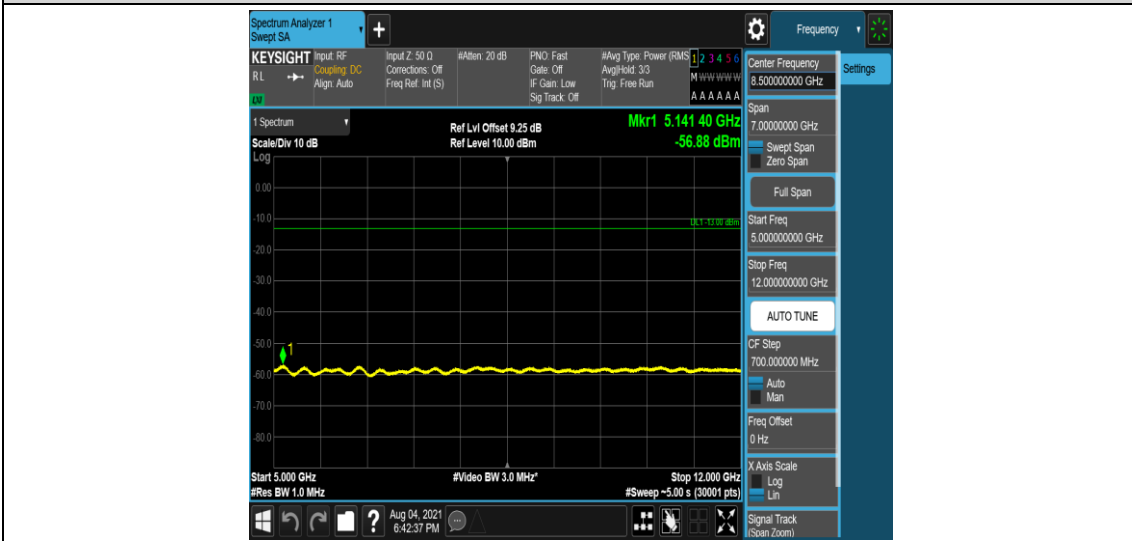

Band4-3MHz-16QAM-20385-1-0-High-0.009-0.15--51.84-PASS

Band4-3MHz-16QAM-20385-1-0-High-0.15-30--49.38-PASS

Band4-3MHz-16QAM-20385-1-0-High-30-1000--32.29-PASS

Band4-3MHz-16QAM-20385-1-0-High-1000-5000--35.69-PASS