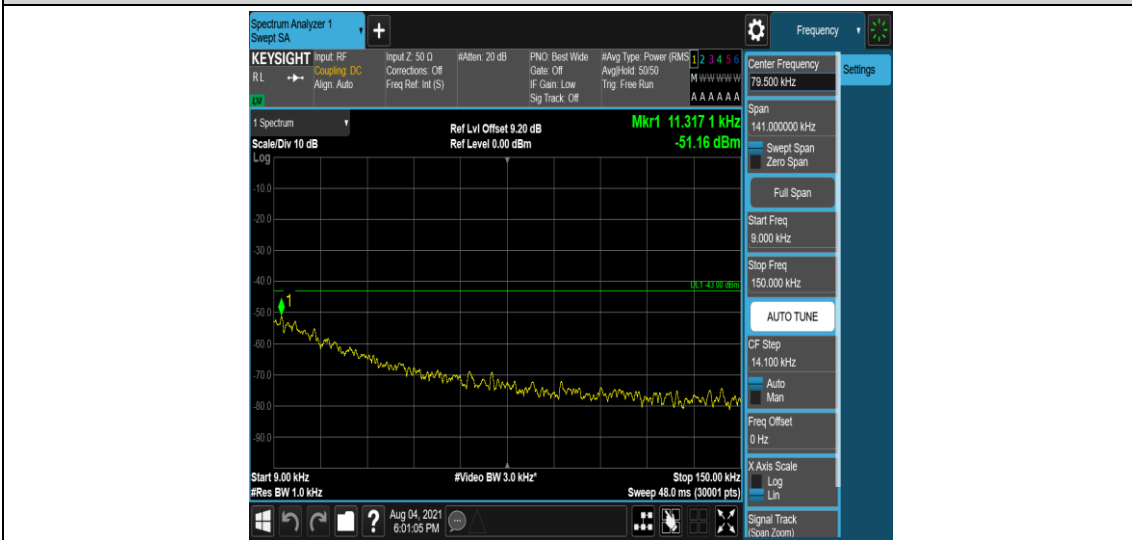

Band4-1.4MHz-QPSK-20393-1-0-High-30-1000--33.11-PASS

Band4-1.4MHz-QPSK-20393-1-0-High-1000-5000--35.83-PASS

Band4-1.4MHz-QPSK-20393-1-0-High-5000-12000--57.04-PASS

Band4-1.4MHz-QPSK-20393-1-0-High-12000-26500--51.49-PASS

Band4-1.4MHz-16QAM-19957-1-0-Low-0.009-0.15--51.16-PASS

Band4-1.4MHz-16QAM-19957-1-0-Low-0.15-30--50.72-PASS

Band4-1.4MHz-16QAM-19957-1-0-Low-30-1000--33.79-PASS

Band4-1.4MHz-16QAM-19957-1-0-Low-1000-5000--35.96-PASS