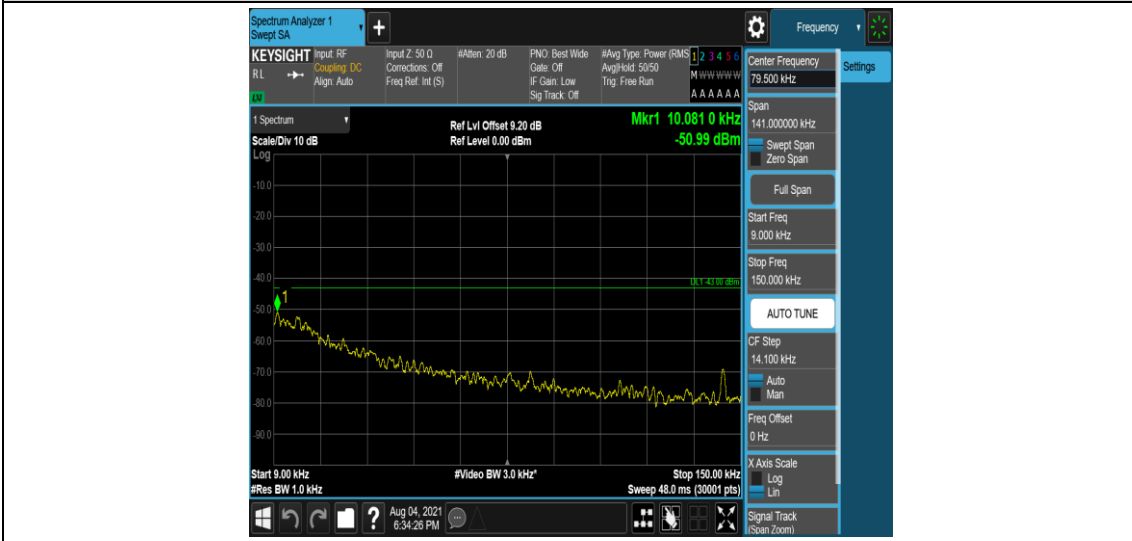

Band4-1.4MHz-16QAM-20393-1-0-High-12000-26500--51.48-PASS

Band4-3MHz-QPSK-19965-1-0-Low-0.009-0.15--50.99-PASS