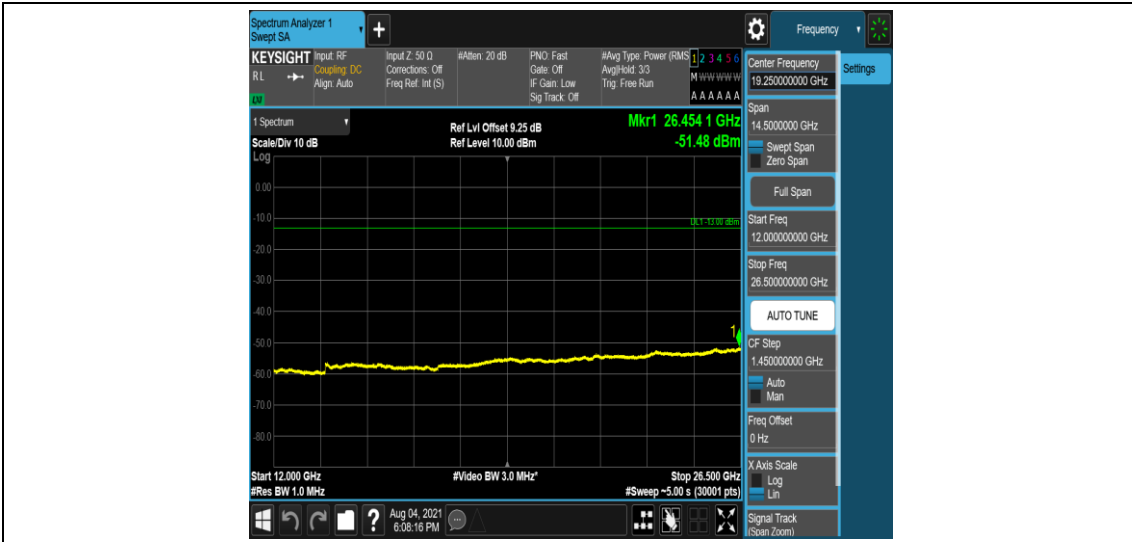

Band4-1.4MHz-16QAM-20393-1-0-High-0.009-0.15--51.26-PASS

Band4-1.4MHz-16QAM-20393-1-0-High-0.15-30--52.6-PASS

Band4-1.4MHz-16QAM-20393-1-0-High-30-1000--33.49-PASS

Band4-1.4MHz-16QAM-20393-1-0-High-1000-5000--35.85-PASS

Band4-1.4MHz-16QAM-20393-1-0-High-5000-12000--56.76-PASS

Band4-1.4MHz-16QAM-20393-1-0-High-12000-26500--51.48-PASS

Band4-3MHz-QPSK-19965-1-0-Low-0.009-0.15--50.99-PASS

Band4-3MHz-QPSK-19965-1-0-Low-0.15-30--48.88-PASS