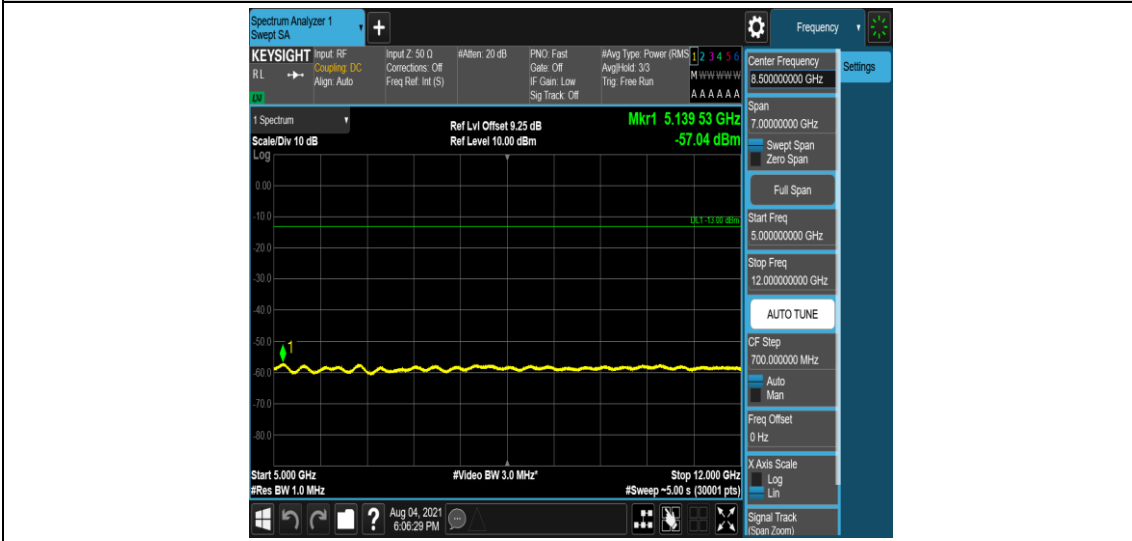

Band4-1.4MHz-QPSK-20393-1-0-High-30-1000--33.11-PASS

Band4-1.4MHz-QPSK-20393-1-0-High-1000-5000--35.83-PASS

Band4-1.4MHz-QPSK-20393-1-0-High-5000-12000--57.04-PASS

Band4-1.4MHz-QPSK-20393-1-0-High-12000-26500--51.49-PASS

Band4-1.4MHz-16QAM-19957-1-0-Low-0.009-0.15--51.16-PASS

Band4-1.4MHz-16QAM-19957-1-0-Low-0.15-30--50.72-PASS

Band4-1.4MHz-16QAM-19957-1-0-Low-30-1000--33.79-PASS

Band4-1.4MHz-16QAM-19957-1-0-Low-1000-5000--35.96-PASS