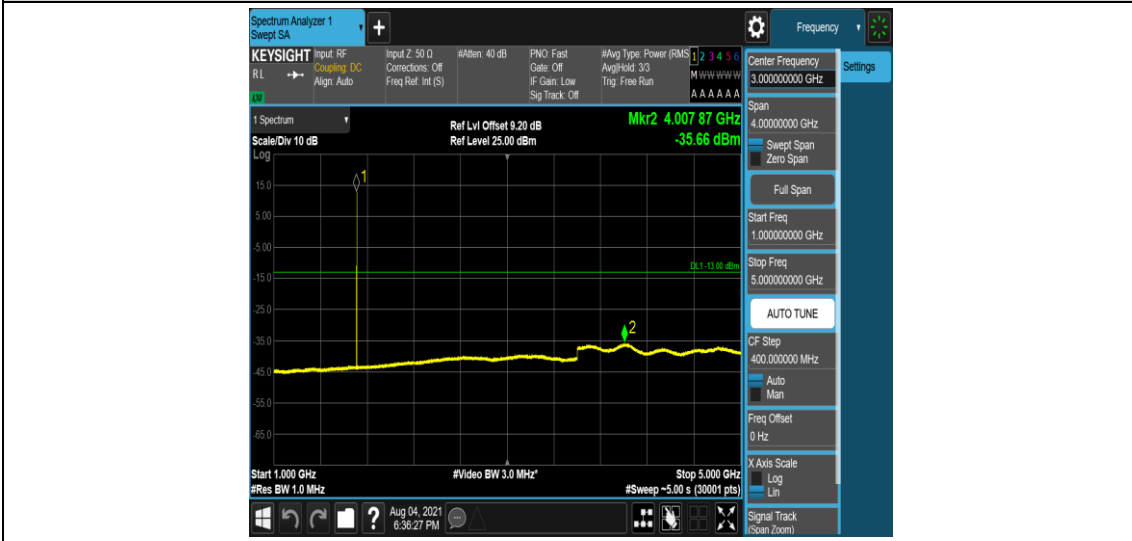

Band4-3MHz-16QAM-19965-1-0-Low-30-1000--33.3-PASS

Band4-3MHz-16QAM-19965-1-0-Low-1000-5000--35.66-PASS