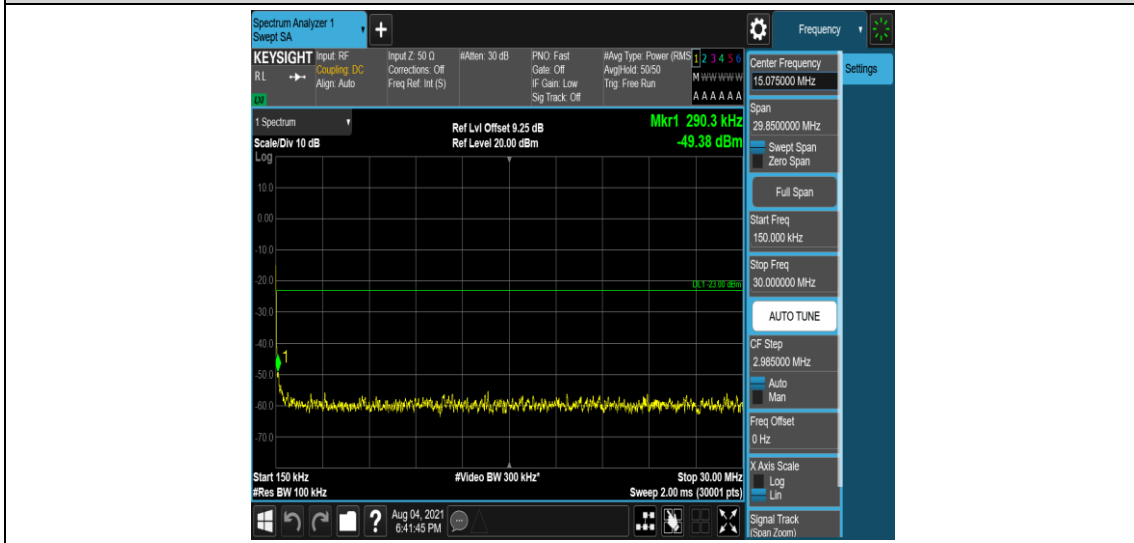

Band4-3MHz-16QAM-20385-1-0-High-0.009-0.15--51.84-PASS

Band4-3MHz-16QAM-20385-1-0-High-0.15-30--49.38-PASS