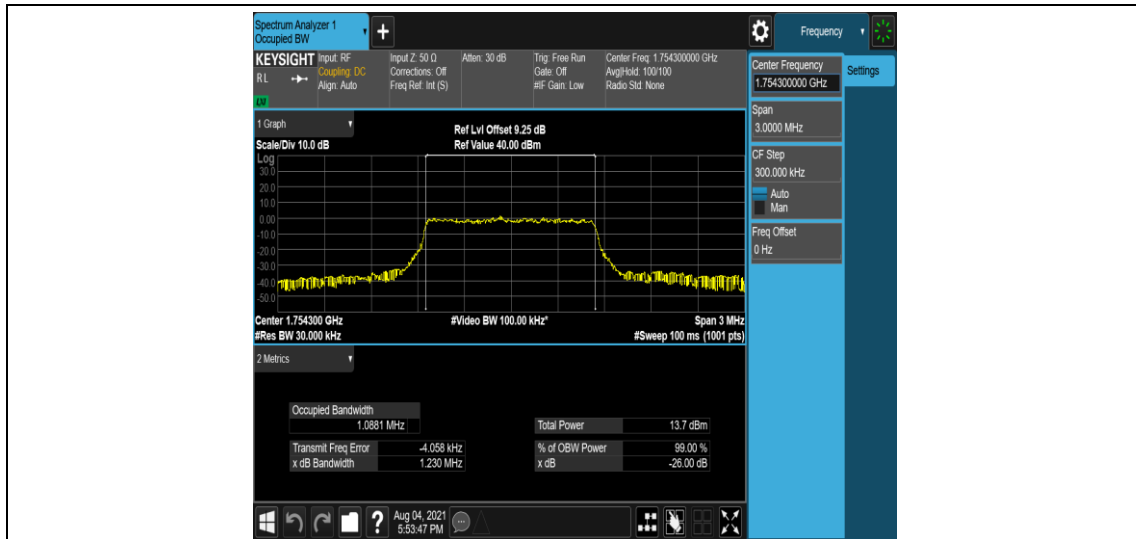

Band4	20MHz	20050	16QAM	6	0	1.7965	2.290	PASS
Band4	20MHz	20175	16QAM	6	0	1.7884	2.287	PASS
Band4	20MHz	20300	16QAM	6	0	1.7836	2.274	PASS

Test Graphs

Band4-1.4MHz-QPSK-19957-6-0-Low-1.0864-1.222-PASS

Band4-1.4MHz-QPSK-20175-6-0-Low-1.0890-1.263-PASS

Band4-1.4MHz-QPSK-20393-6-0-High-1.0868-1.232-PASS

Band4-1.4MHz-16QAM-19957-6-0-Low-1.0865-1.235-PASS

Band4-1.4MHz-16QAM-20175-6-0-Low-1.0882-1.247-PASS

Band4-1.4MHz-16QAM-20393-6-0-High-1.0881-1.230-PASS