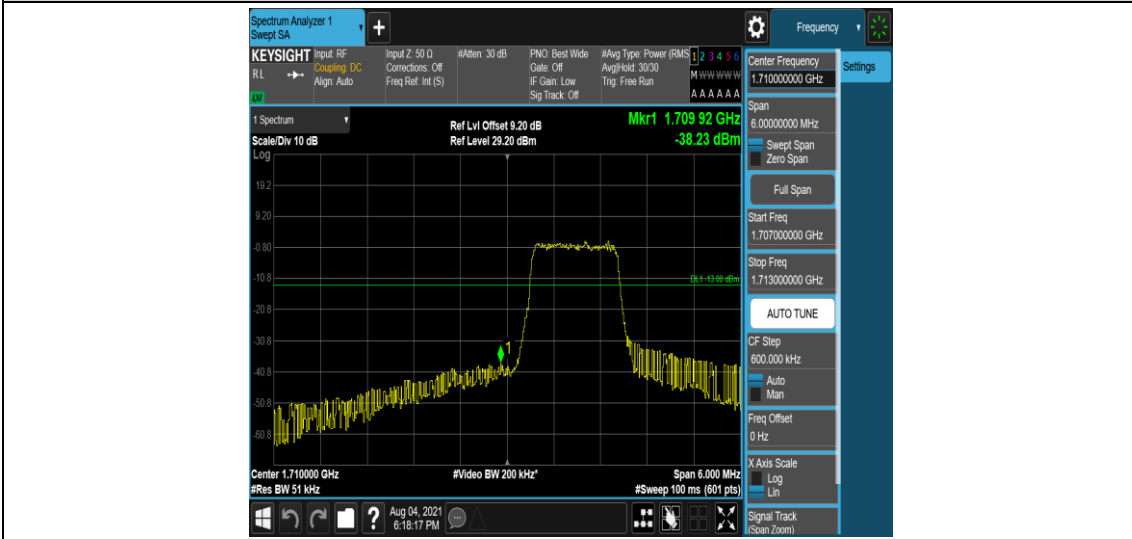

Band4-1.4MHz-16QAM-19957-6-0-Low--37.46-PASS

Band4-1.4MHz-16QAM-20393-1-0-High--38.68-PASS

Band4-1.4MHz-16QAM-20393-6-0-High--34.21-PASS

Band4-3MHz-QPSK-19965-1-0-Low--29.53-PASS

Band4-3MHz-QPSK-19965-6-0-Low--38.23-PASS