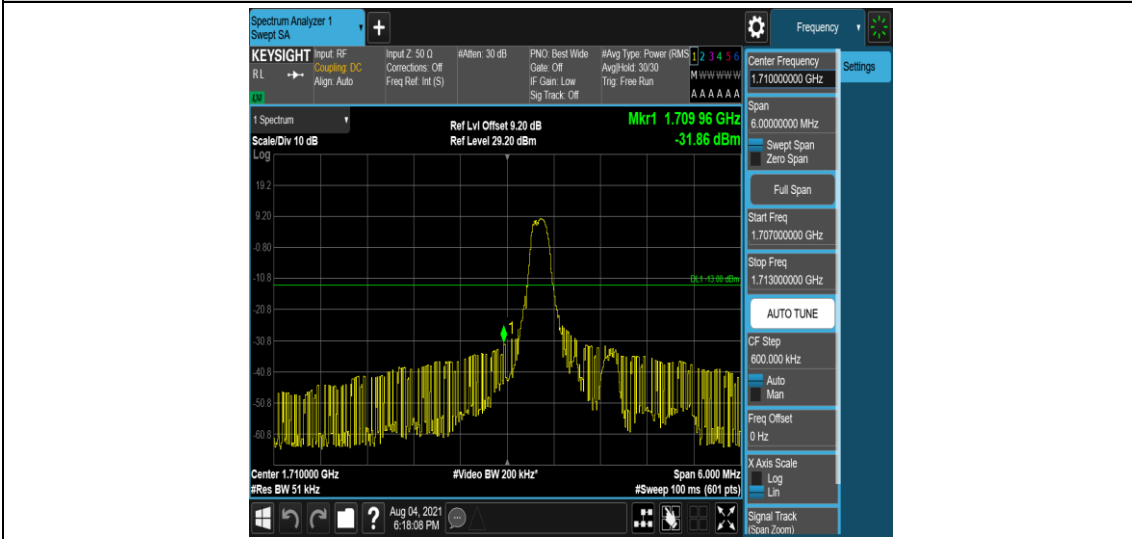

Band4-3MHz-16QAM-19965-1-0-Low--31.86-PASS