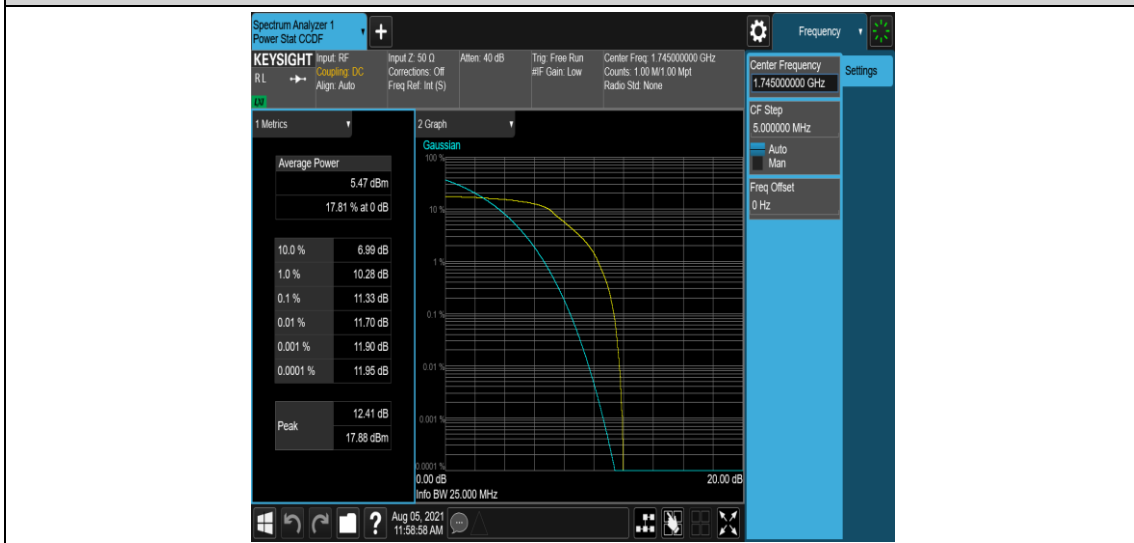

Band4-20MHz-16QAM-20300-6-0-High-11.33-<=13-PASS