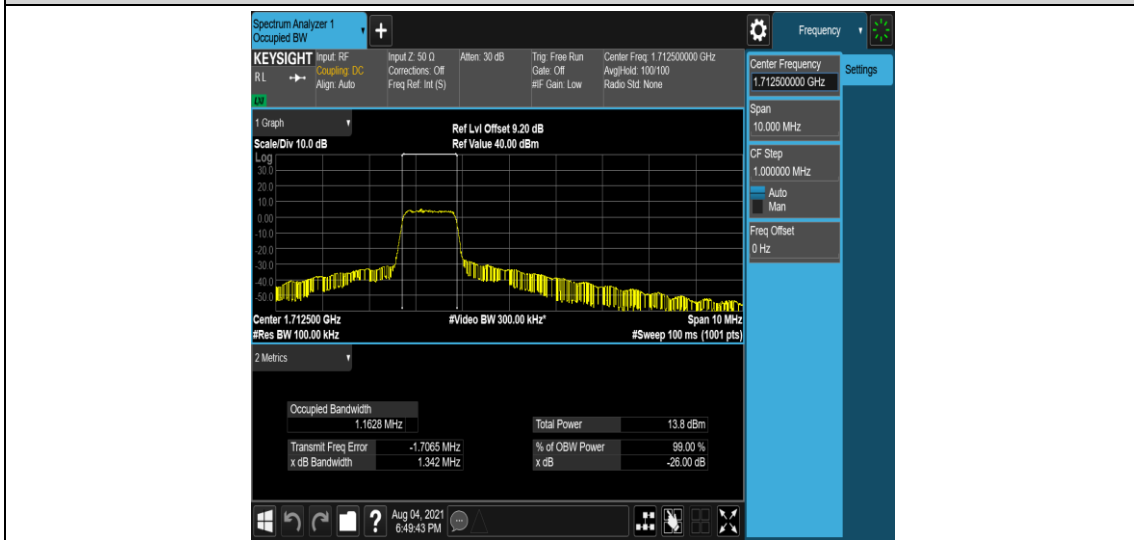

Band4-3MHz-16QAM-20385-6-0-High-1.1064-1.262-PASS

Band4-5MHz-QPSK-19975-6-0-Low-1.1644-1.354-PASS

Band4-5MHz-QPSK-20175-6-0-Low-1.1619-1.342-PASS

Band4-5MHz-QPSK-20375-6-0-High-1.1597-1.342-PASS

Band4-5MHz-16QAM-19975-6-0-Low-1.1628-1.342-PASS