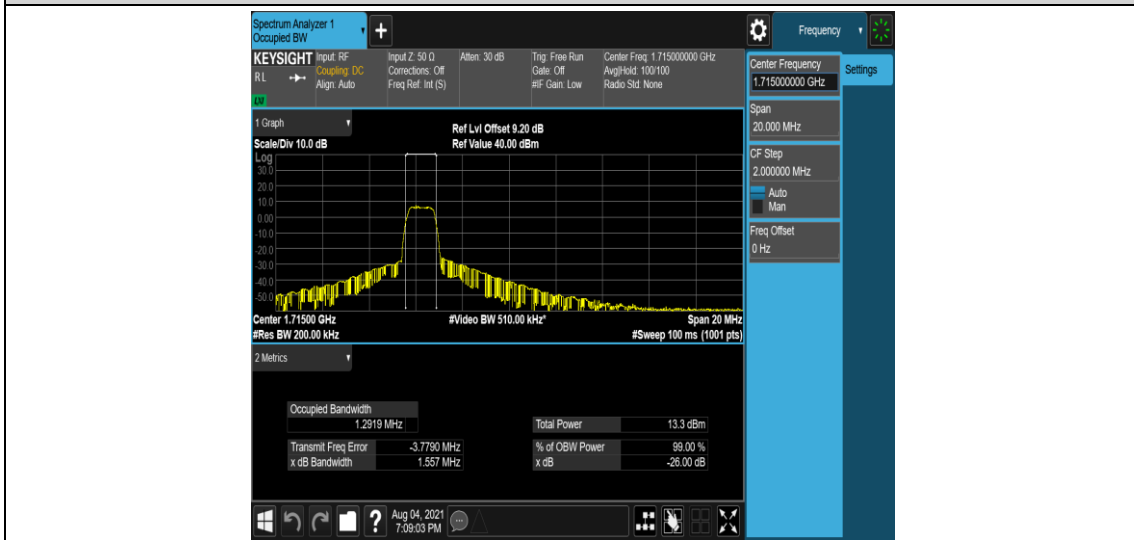

Band4-5MHz-16QAM-20175-6-0-Low-1.1612-1.348-PASS

Band4-5MHz-16QAM-20375-6-0-High-1.1630-1.342-PASS

Band4-10MHz-QPSK-20000-6-0-Low-1.2959-1.562-PASS

Band4-10MHz-QPSK-20175-6-0-Low-1.2939-1.557-PASS

Band4-10MHz-QPSK-20350-6-0-High-1.2912-1.568-PASS