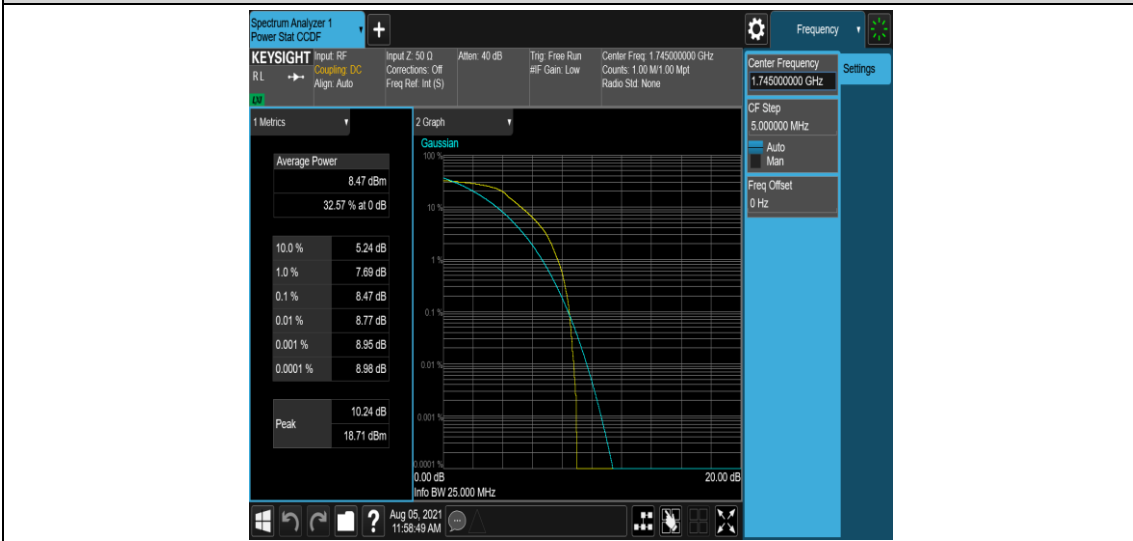

Band4-20MHz-QPSK-20050-1-0-Low-8.48-<=13-PASS

Band4-20MHz-QPSK-20050-6-0-Low-8.09-<=13-PASS

Band4-20MHz-QPSK-20175-1-0-Low-9.64-<=13-PASS

Band4-20MHz-QPSK-20175-6-0-Low-9.64-<=13-PASS

Band4-20MHz-QPSK-20300-1-0-High-8.89-<=13-PASS