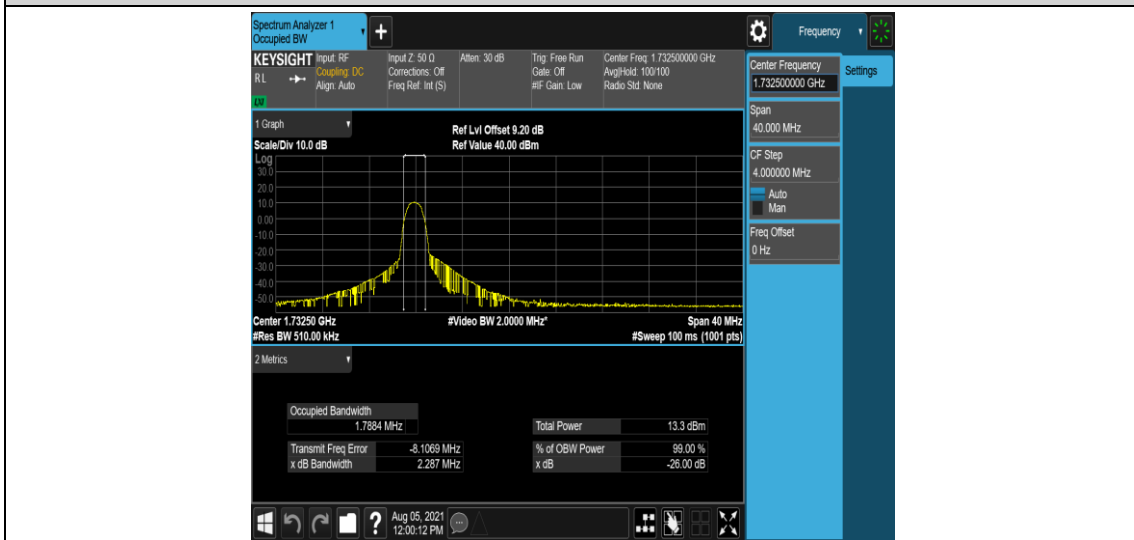

Band4-15MHz-QPSK-20325-6-0-High-1.4423-1.799-PASS

Band4-15MHz-16QAM-20025-6-0-Low-1.4467-1.795-PASS

Band4-15MHz-16QAM-20175-6-0-Low-1.4479-1.790-PASS

Band4-15MHz-16QAM-20325-6-0-High-1.4443-1.797-PASS

Band4-20MHz-QPSK-20050-6-0-Low-1.7864-2.282-PASS

Band4-20MHz-QPSK-20175-6-0-Low-1.7846-2.289-PASS

Band4-20MHz-QPSK-20300-6-0-High-1.7753-2.287-PASS

Band4-20MHz-16QAM-20050-6-0-Low-1.7965-2.290-PASS

Band4-20MHz-16QAM-20175-6-0-Low-1.7884-2.287-PASS

Appendix D: Band Edge for M1**Test Result**