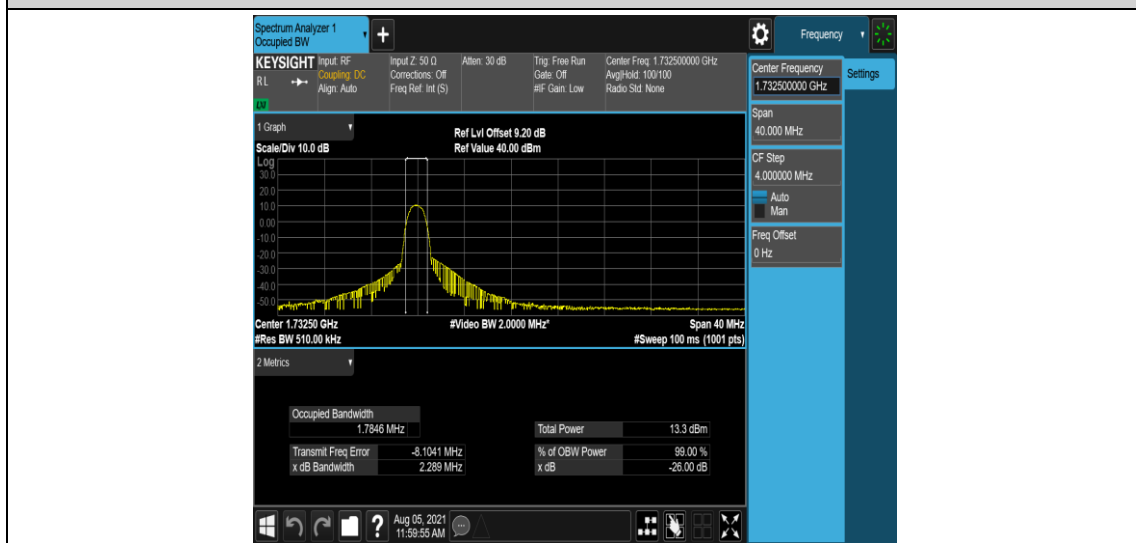

Band4-15MHz-QPSK-20325-6-0-High-1.4423-1.799-PASS

Band4-15MHz-16QAM-20025-6-0-Low-1.4467-1.795-PASS

Band4-15MHz-16QAM-20175-6-0-Low-1.4479-1.790-PASS

Band4-15MHz-16QAM-20325-6-0-High-1.4443-1.797-PASS

Band4-20MHz-QPSK-20050-6-0-Low-1.7864-2.282-PASS

Band4-20MHz-QPSK-20175-6-0-Low-1.7846-2.289-PASS

Band4-20MHz-QPSK-20300-6-0-High-1.7753-2.287-PASS

Band4-20MHz-16QAM-20050-6-0-Low-1.7965-2.290-PASS

Band4-20MHz-16QAM-20175-6-0-Low-1.7884-2.287-PASS

Appendix D: Band Edge for M1**Test Result**