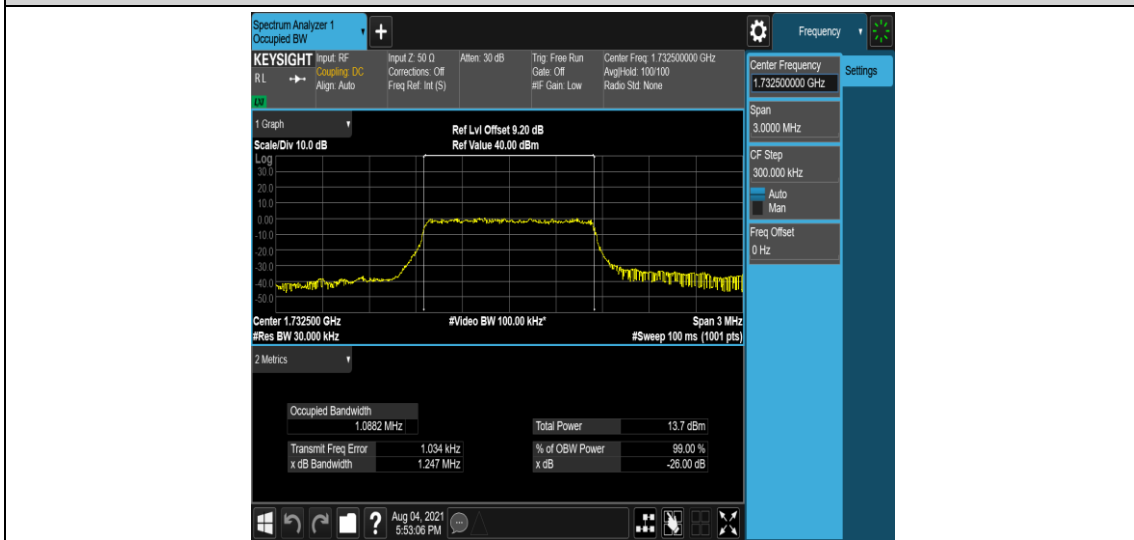

Band4-1.4MHz-16QAM-20175-6-0-Low-1.0882-1.247-PASS