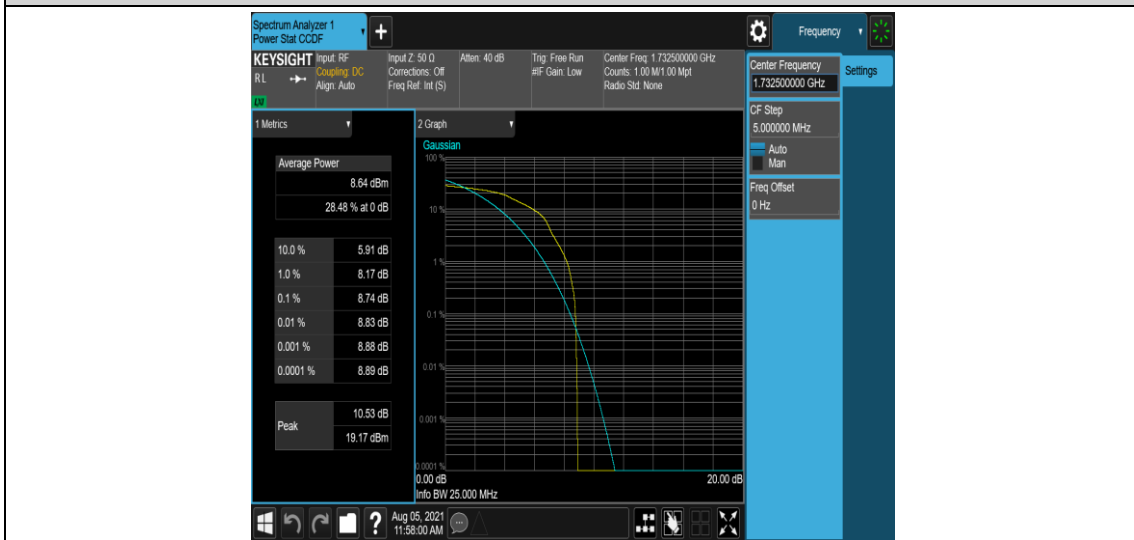

Band4-20MHz-16QAM-20175-1-0-Low-8.74-<=13-PASS