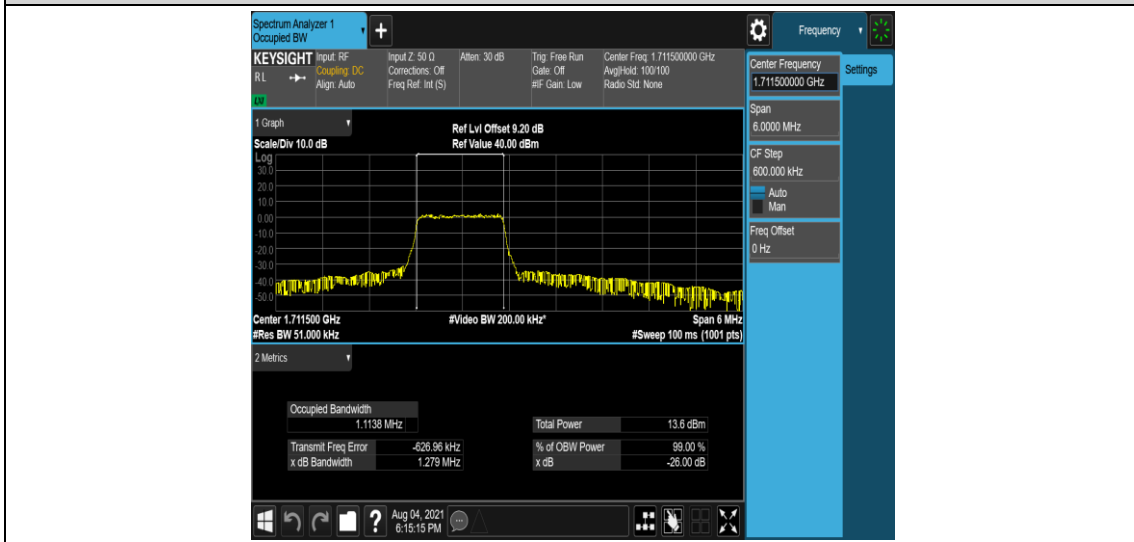

Band4-3MHz-16QAM-19965-6-0-Low-1.1138-1.279-PASS