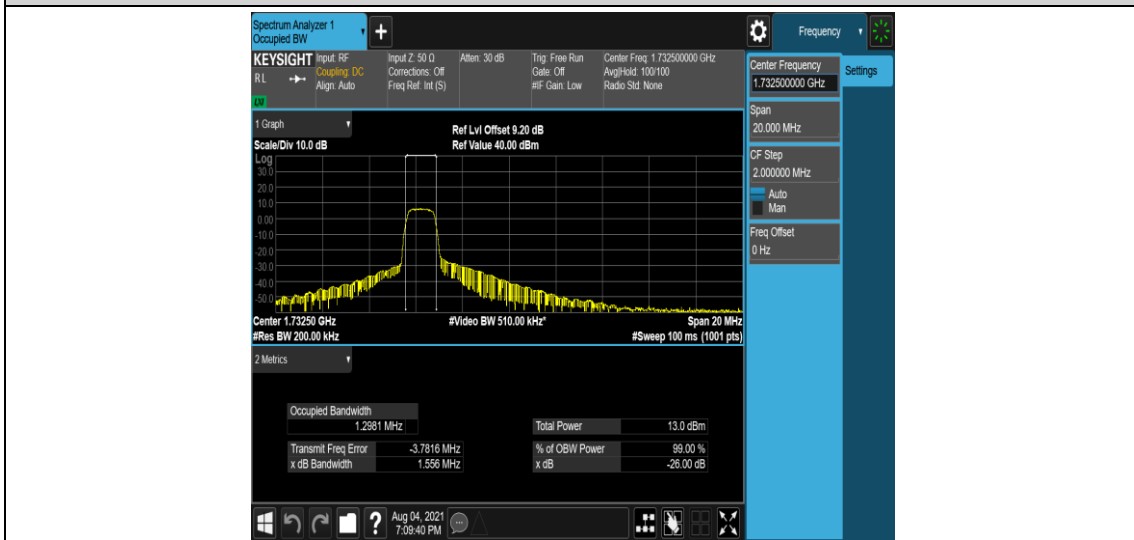

Band4-10MHz-16QAM-20175-6-0-Low-1.2981-1.556-PASS