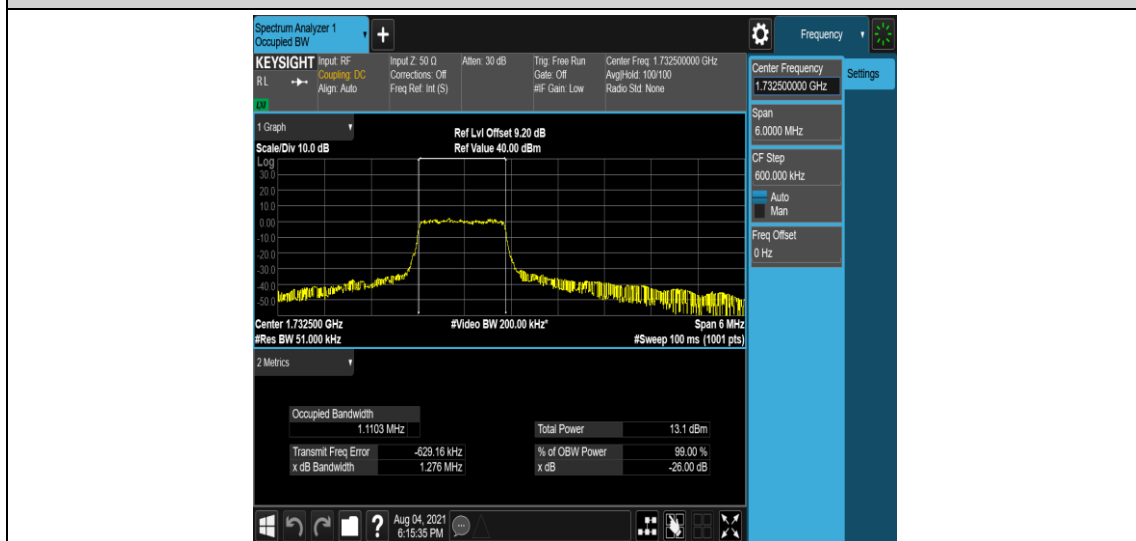

Band4-3MHz-QPSK-20175-6-0-Low-1.1103-1.276-PASS