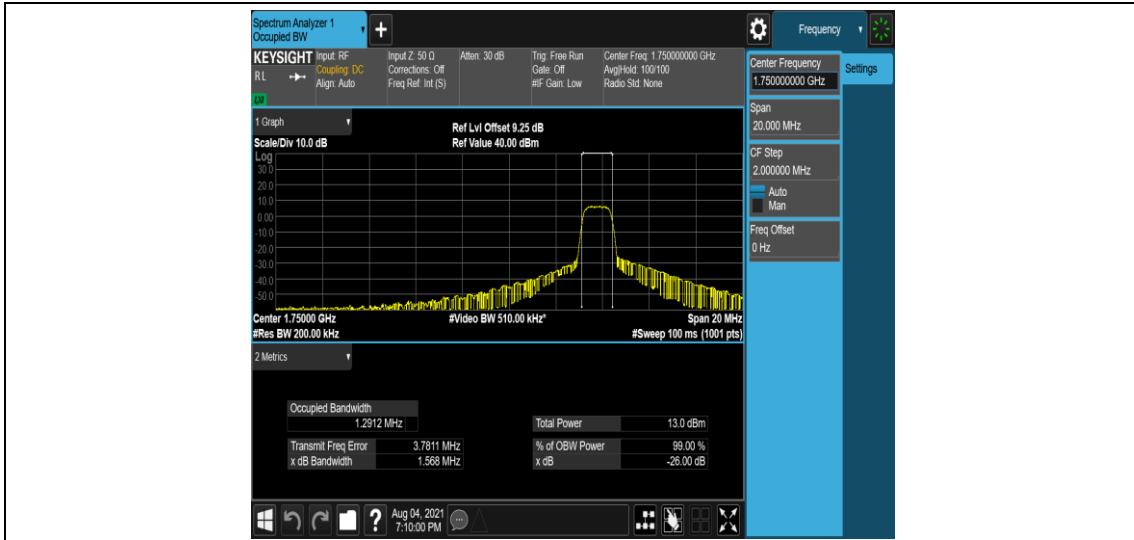

Band4-5MHz-16QAM-20175-6-0-Low-1.1612-1.348-PASS

Band4-5MHz-16QAM-20375-6-0-High-1.1630-1.342-PASS

Band4-10MHz-QPSK-20000-6-0-Low-1.2959-1.562-PASS

Band4-10MHz-QPSK-20175-6-0-Low-1.2939-1.557-PASS

Band4-10MHz-QPSK-20350-6-0-High-1.2912-1.568-PASS