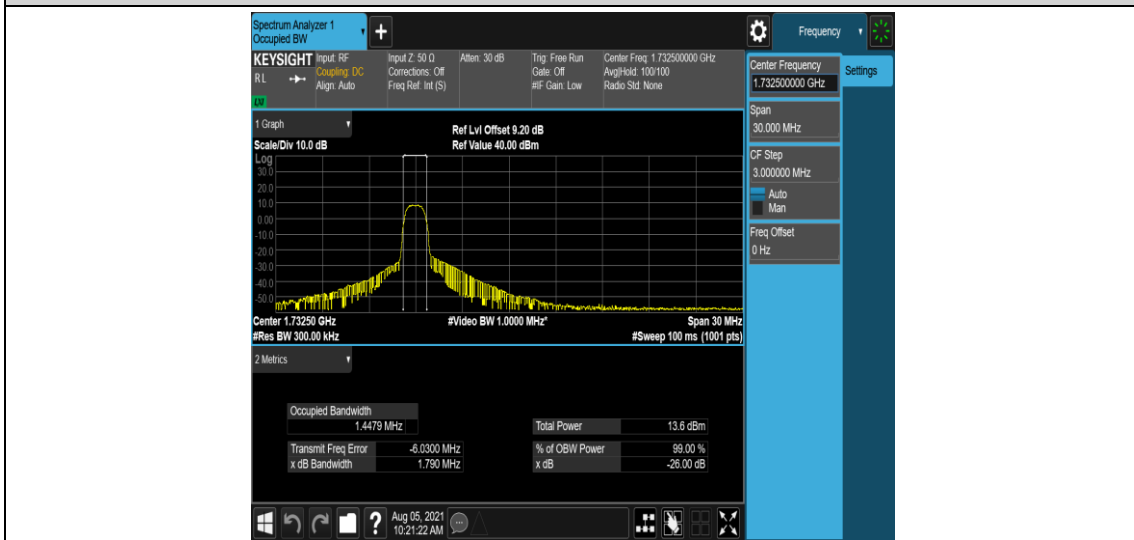

Band4-15MHz-16QAM-20175-6-0-Low-1.4479-1.790-PASS