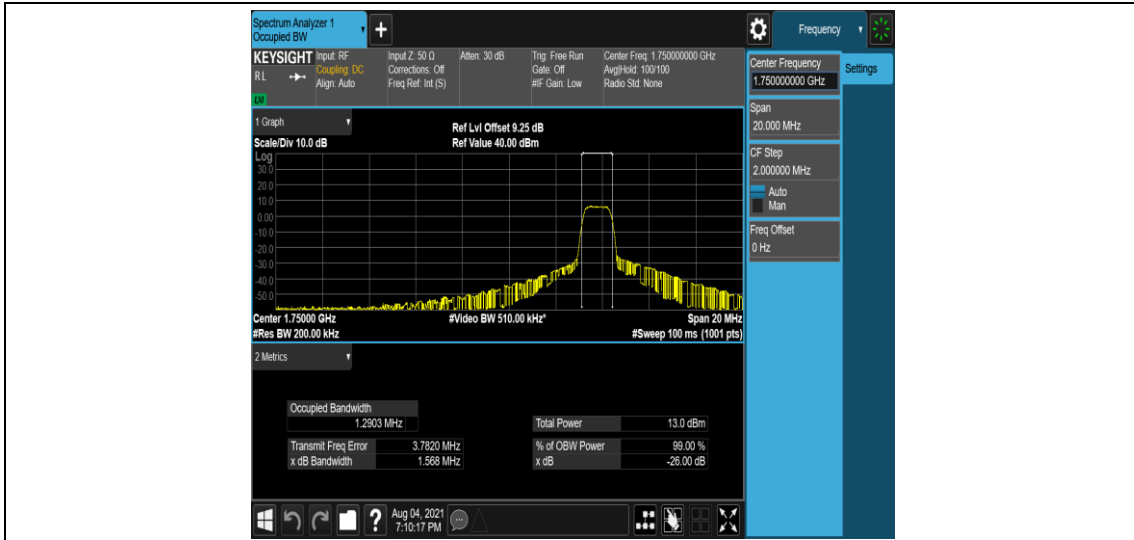

Band4-10MHz-16QAM-20350-6-0-High-1.2903-1.568-PASS