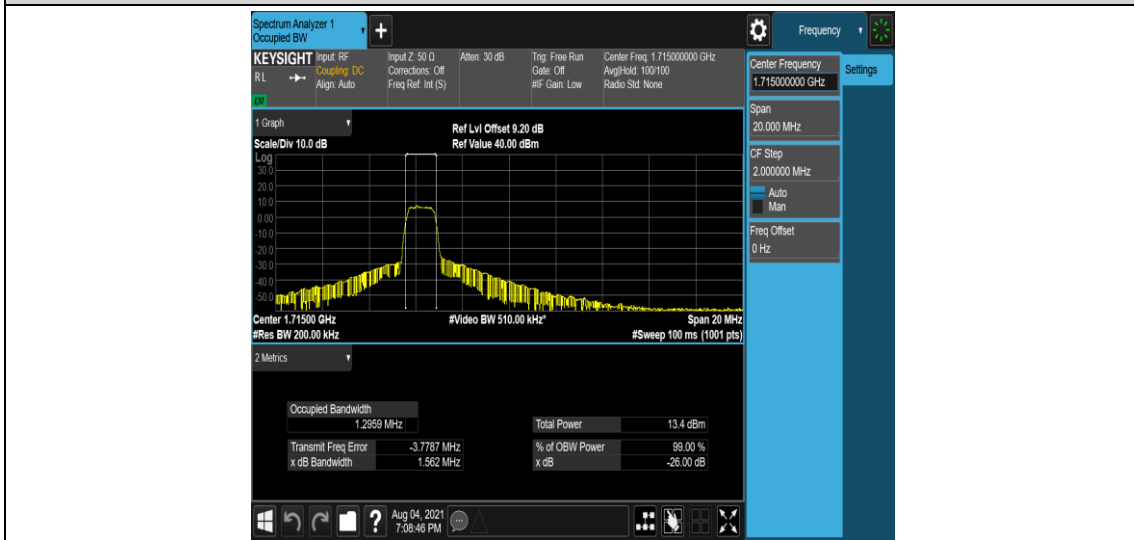

Band4-10MHz-QPSK-20000-6-0-Low-1.2959-1.562-PASS