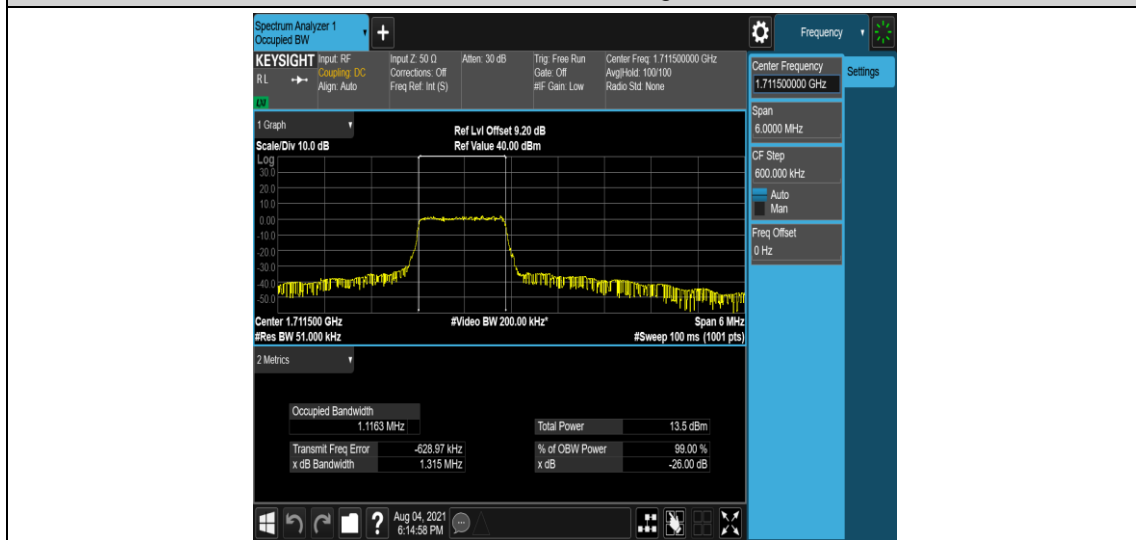

Band4-1.4MHz-QPSK-20393-6-0-High-1.0868-1.232-PASS

Band4-1.4MHz-16QAM-19957-6-0-Low-1.0865-1.235-PASS

Band4-1.4MHz-16QAM-20175-6-0-Low-1.0882-1.247-PASS

Band4-1.4MHz-16QAM-20393-6-0-High-1.0881-1.230-PASS