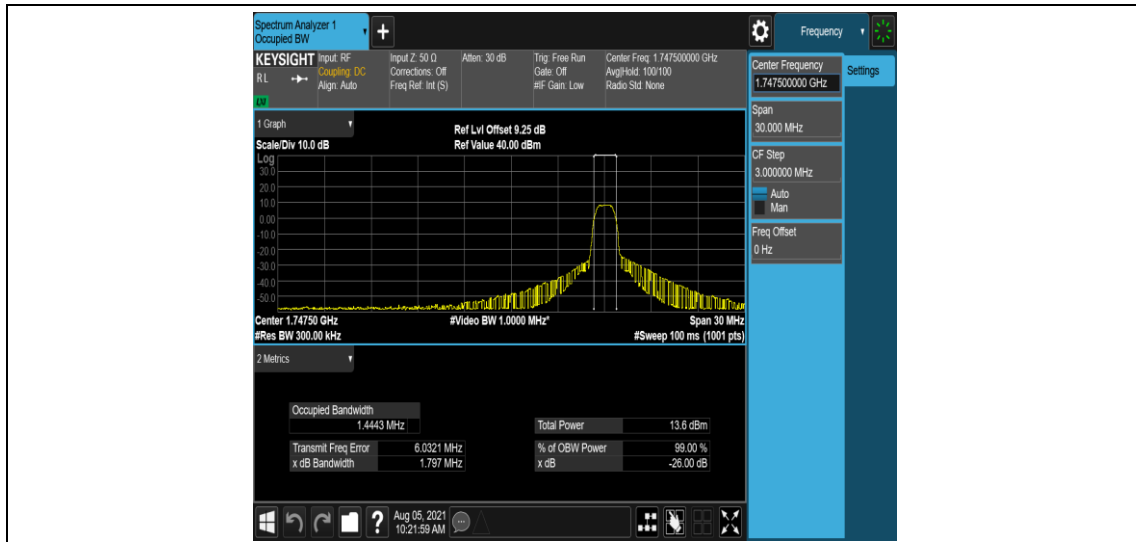

Band4-15MHz-16QAM-20325-6-0-High-1.4443-1.797-PASS