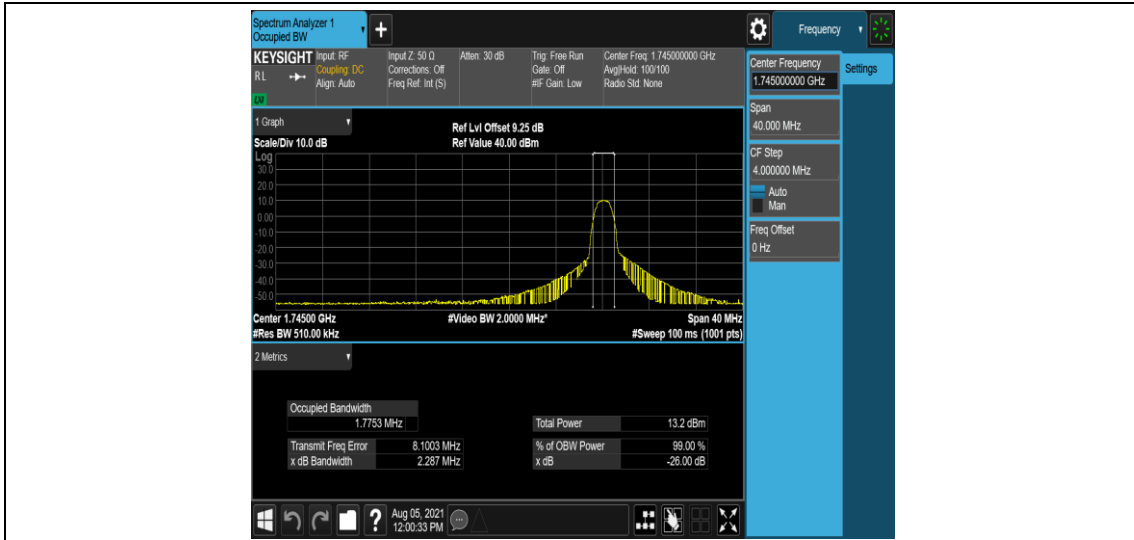

Band4-15MHz-QPSK-20325-6-0-High-1.4423-1.799-PASS

Band4-15MHz-16QAM-20025-6-0-Low-1.4467-1.795-PASS

Band4-15MHz-16QAM-20175-6-0-Low-1.4479-1.790-PASS

Band4-15MHz-16QAM-20325-6-0-High-1.4443-1.797-PASS

Band4-20MHz-QPSK-20050-6-0-Low-1.7864-2.282-PASS

Band4-20MHz-QPSK-20175-6-0-Low-1.7846-2.289-PASS

Band4-20MHz-QPSK-20300-6-0-High-1.7753-2.287-PASS

Band4-20MHz-16QAM-20050-6-0-Low-1.7965-2.290-PASS

Band4-20MHz-16QAM-20175-6-0-Low-1.7884-2.287-PASS

Appendix D: Band Edge for M1**Test Result**