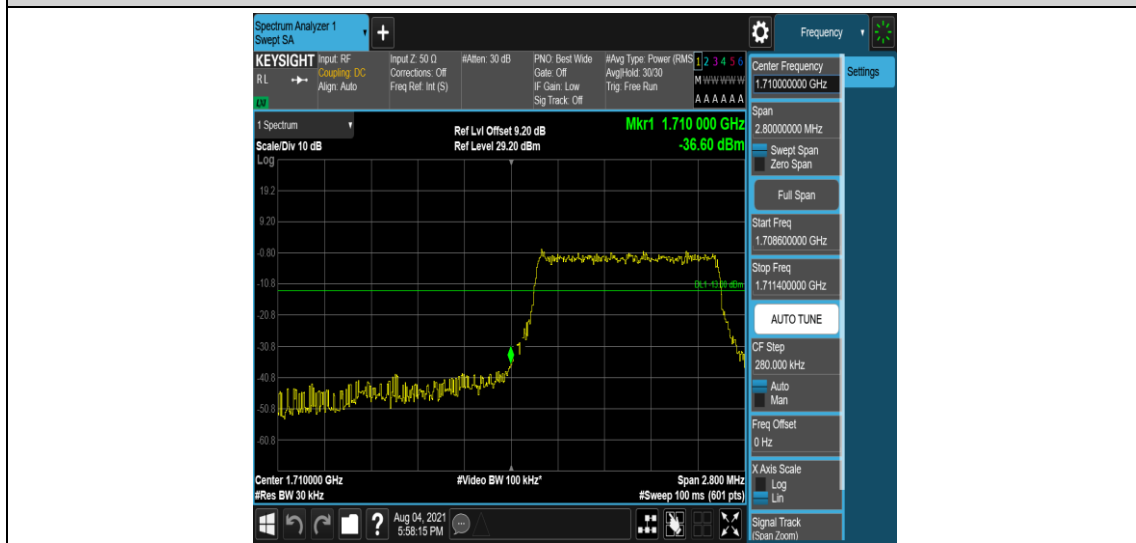

Band4	15MHz	20325	QPSK	6	0	-30.33	PASS
Band4	15MHz	20025	16QAM	1	0	-36.25	PASS
Band4	15MHz	20025	16QAM	6	0	-30.28	PASS
Band4	15MHz	20325	16QAM	1	0	-31.99	PASS
Band4	15MHz	20325	16QAM	6	0	-29.80	PASS
Band4	20MHz	20050	QPSK	1	0	-31.36	PASS
Band4	20MHz	20050	QPSK	6	0	-29.64	PASS
Band4	20MHz	20300	QPSK	1	0	-34.41	PASS
Band4	20MHz	20300	QPSK	6	0	-31.40	PASS
Band4	20MHz	20050	16QAM	1	0	-35.16	PASS
Band4	20MHz	20050	16QAM	6	0	-32.18	PASS
Band4	20MHz	20300	16QAM	1	0	-32.21	PASS
Band4	20MHz	20300	16QAM	6	0	-31.23	PASS

Test Graphs