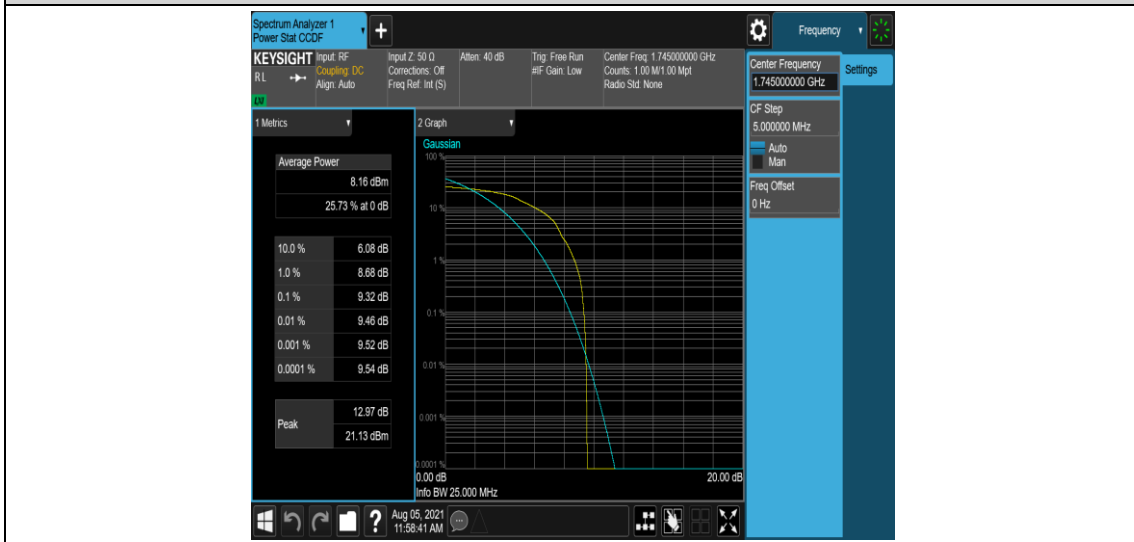

Band4-20MHz-QPSK-20300-6-0-High-8.47-<=13-PASS

Band4-20MHz-16QAM-20050-1-0-Low-8.34-<=13-PASS

Band4-20MHz-16QAM-20050-6-0-Low-11.83-<=13-PASS

Band4-20MHz-16QAM-20175-1-0-Low-8.74-<=13-PASS

Band4-20MHz-16QAM-20175-6-0-Low-10.65-<=13-PASS