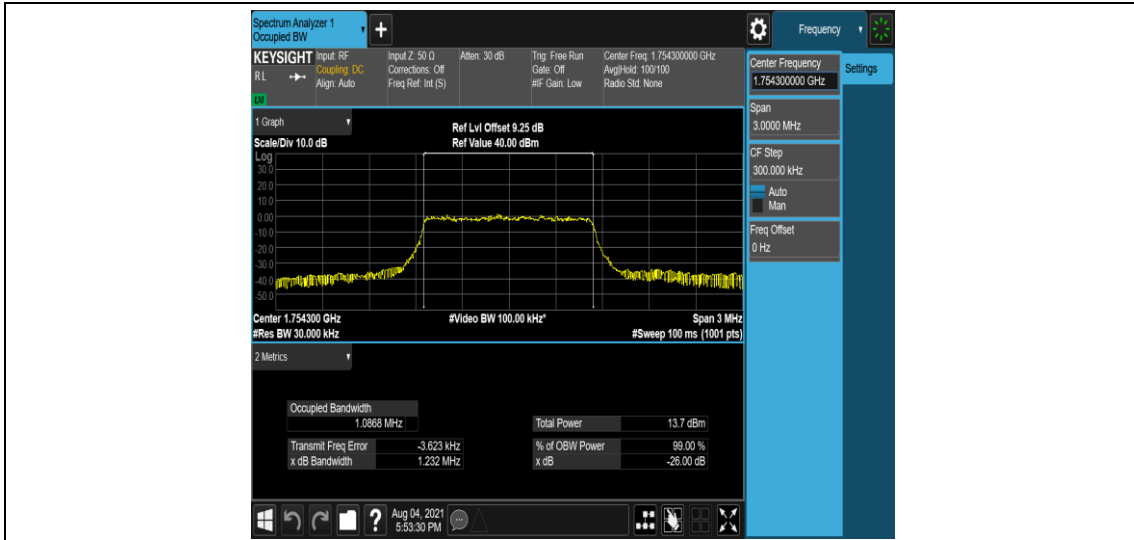

Band4	20MHz	20050	16QAM	6	0	1.7965	2.290	PASS
Band4	20MHz	20175	16QAM	6	0	1.7884	2.287	PASS
Band4	20MHz	20300	16QAM	6	0	1.7836	2.274	PASS

Test Graphs

Band4-1.4MHz-QPSK-19957-6-0-Low-1.0864-1.222-PASS

Band4-1.4MHz-QPSK-20175-6-0-Low-1.0890-1.263-PASS