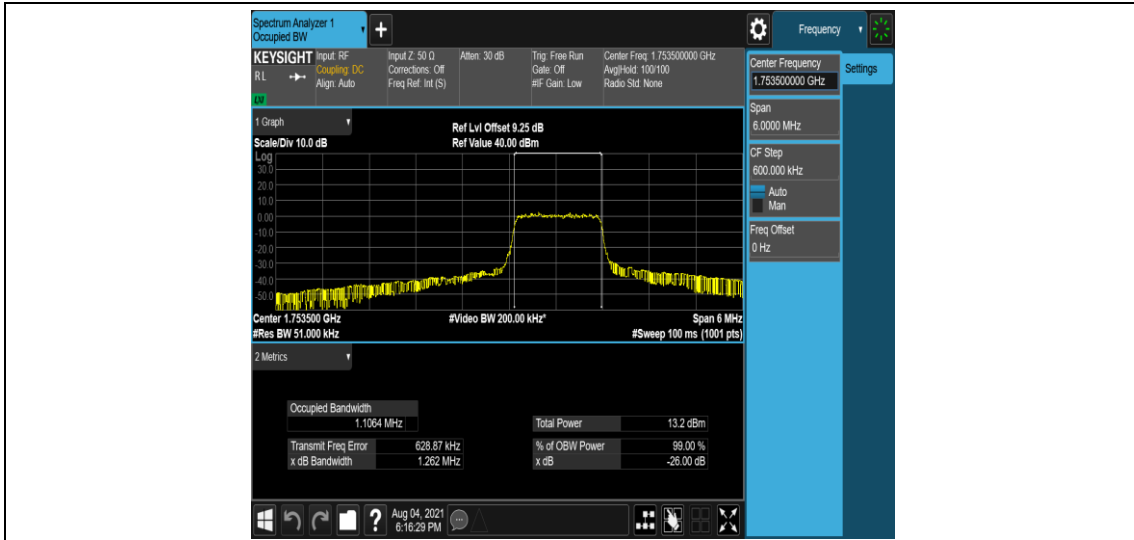

Band4-3MHz-QPSK-19965-6-0-Low-1.1163-1.315-PASS

Band4-3MHz-QPSK-20175-6-0-Low-1.1103-1.276-PASS

Band4-3MHz-QPSK-20385-6-0-High-1.1067-1.251-PASS

Band4-3MHz-16QAM-19965-6-0-Low-1.1138-1.279-PASS

Band4-3MHz-16QAM-20175-6-0-Low-1.1109-1.289-PASS