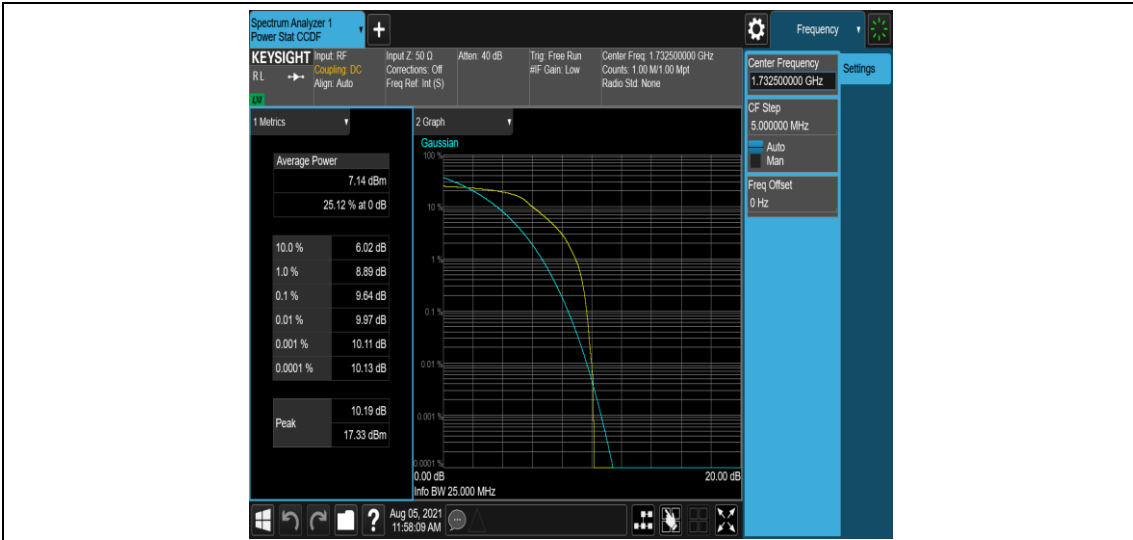

Band4-20MHz-QPSK-20050-1-0-Low-8.48-<=13-PASS

Band4-20MHz-QPSK-20050-6-0-Low-8.09-<=13-PASS

Band4-20MHz-QPSK-20175-1-0-Low-9.64-<=13-PASS

Band4-20MHz-QPSK-20175-6-0-Low-9.64-<=13-PASS

Band4-20MHz-QPSK-20300-1-0-High-8.89-<=13-PASS