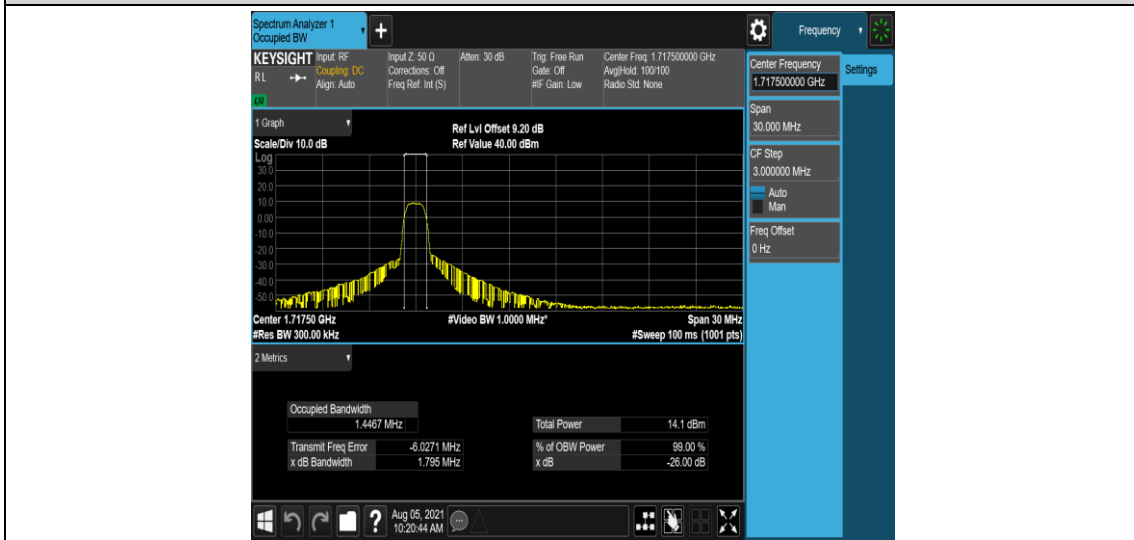

Band4-15MHz-16QAM-20025-6-0-Low-1.4467-1.795-PASS