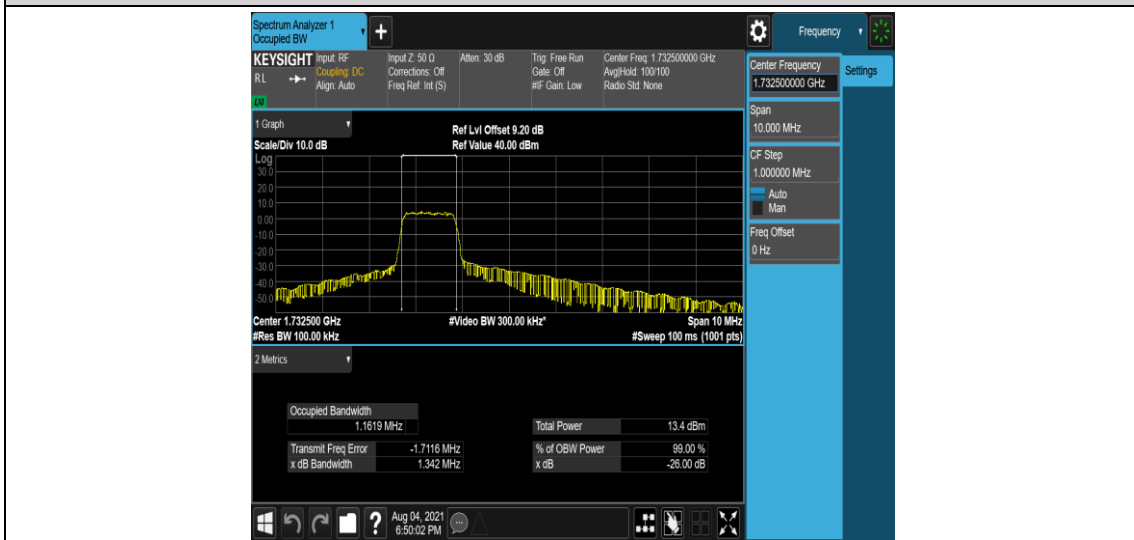

Band4-5MHz-QPSK-20175-6-0-Low-1.1619-1.342-PASS