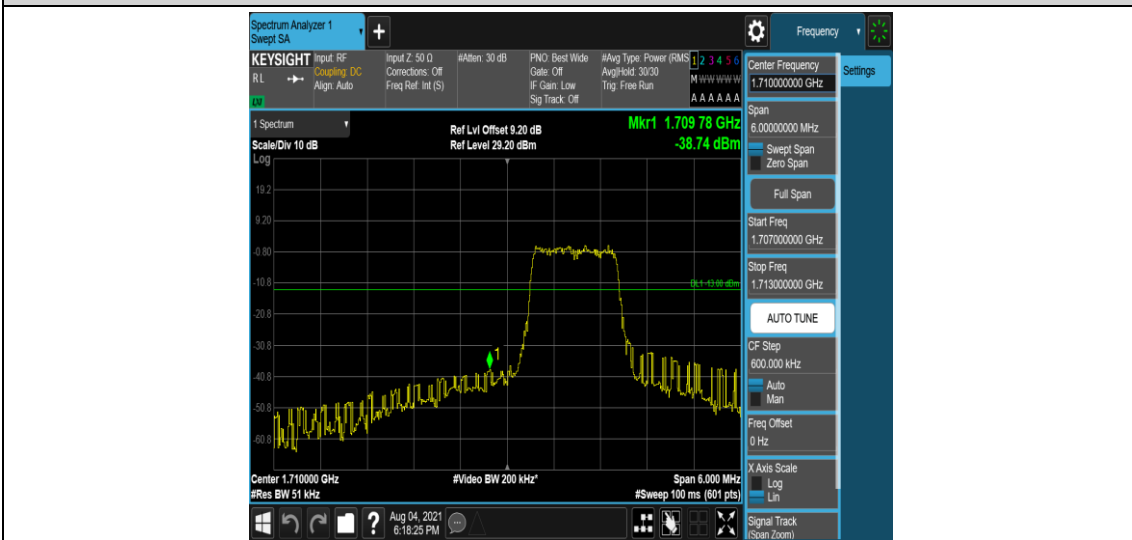

Band4-3MHz-16QAM-19965-6-0-Low--38.74-PASS