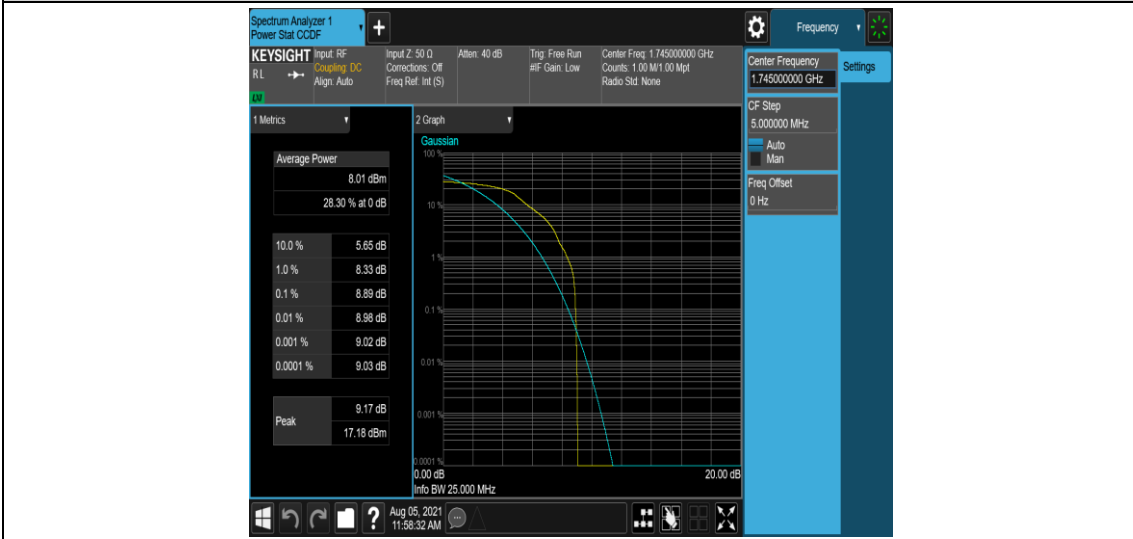

Band4-20MHz-QPSK-20050-1-0-Low-8.48-<=13-PASS

Band4-20MHz-QPSK-20050-6-0-Low-8.09-<=13-PASS

Band4-20MHz-QPSK-20175-1-0-Low-9.64-<=13-PASS

Band4-20MHz-QPSK-20175-6-0-Low-9.64-<=13-PASS

Band4-20MHz-QPSK-20300-1-0-High-8.89-<=13-PASS