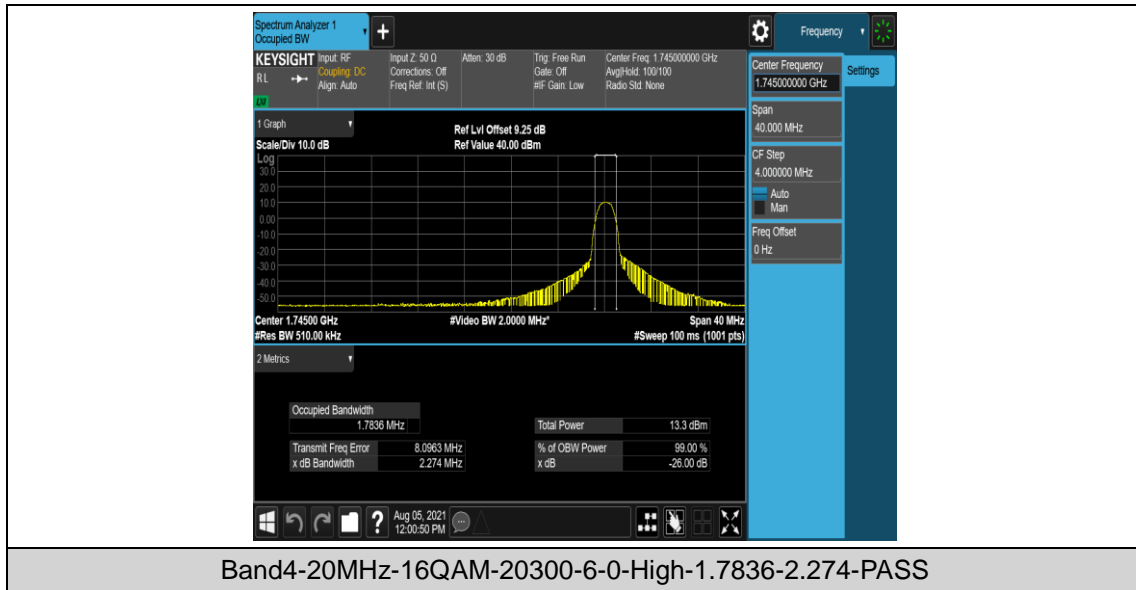

Band4-20MHz-QPSK-20175-6-0-Low-1.7846-2.289-PASS

Band4-20MHz-QPSK-20300-6-0-High-1.7753-2.287-PASS

Band4-20MHz-16QAM-20050-6-0-Low-1.7965-2.290-PASS

Band4-20MHz-16QAM-20175-6-0-Low-1.7884-2.287-PASS

Appendix D: Band Edge for M1**Test Result**