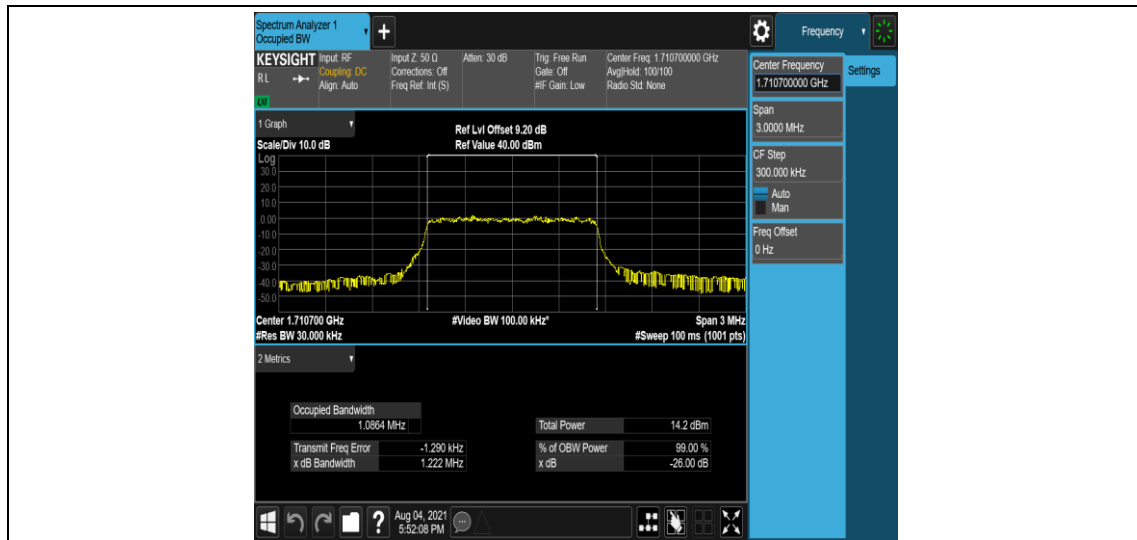

Band4	20MHz	20050	16QAM	6	0	1.7965	2.290	PASS
Band4	20MHz	20175	16QAM	6	0	1.7884	2.287	PASS
Band4	20MHz	20300	16QAM	6	0	1.7836	2.274	PASS

Test Graphs

Band4-1.4MHz-QPSK-19957-6-0-Low-1.0864-1.222-PASS