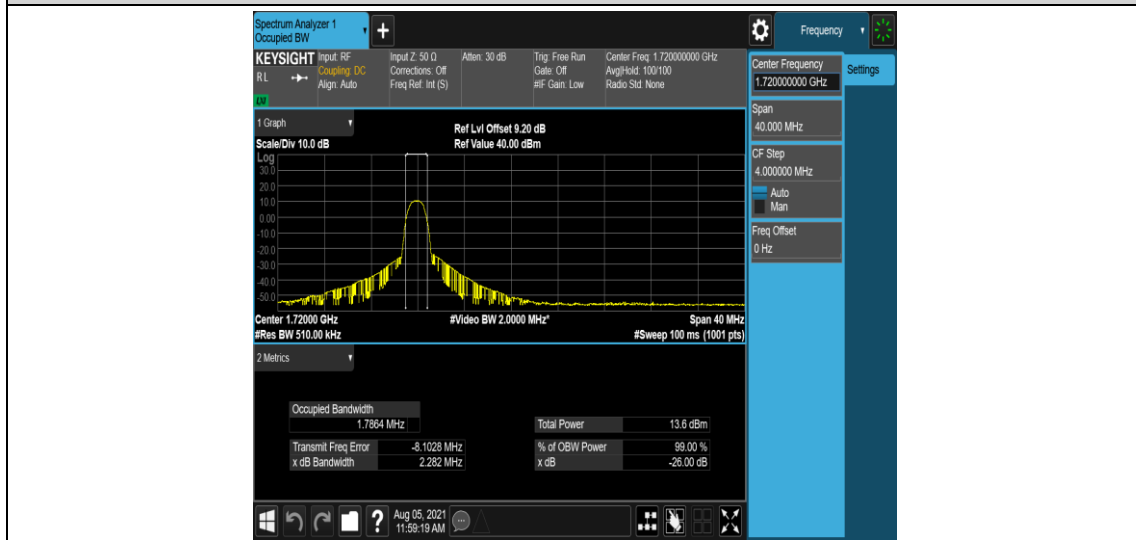

Band4-15MHz-QPSK-20325-6-0-High-1.4423-1.799-PASS

Band4-15MHz-16QAM-20025-6-0-Low-1.4467-1.795-PASS

Band4-15MHz-16QAM-20175-6-0-Low-1.4479-1.790-PASS

Band4-15MHz-16QAM-20325-6-0-High-1.4443-1.797-PASS

Band4-20MHz-QPSK-20050-6-0-Low-1.7864-2.282-PASS

Band4-20MHz-QPSK-20175-6-0-Low-1.7846-2.289-PASS

Band4-20MHz-QPSK-20300-6-0-High-1.7753-2.287-PASS

Band4-20MHz-16QAM-20050-6-0-Low-1.7965-2.290-PASS

Band4-20MHz-16QAM-20175-6-0-Low-1.7884-2.287-PASS

Appendix D: Band Edge for M1**Test Result**