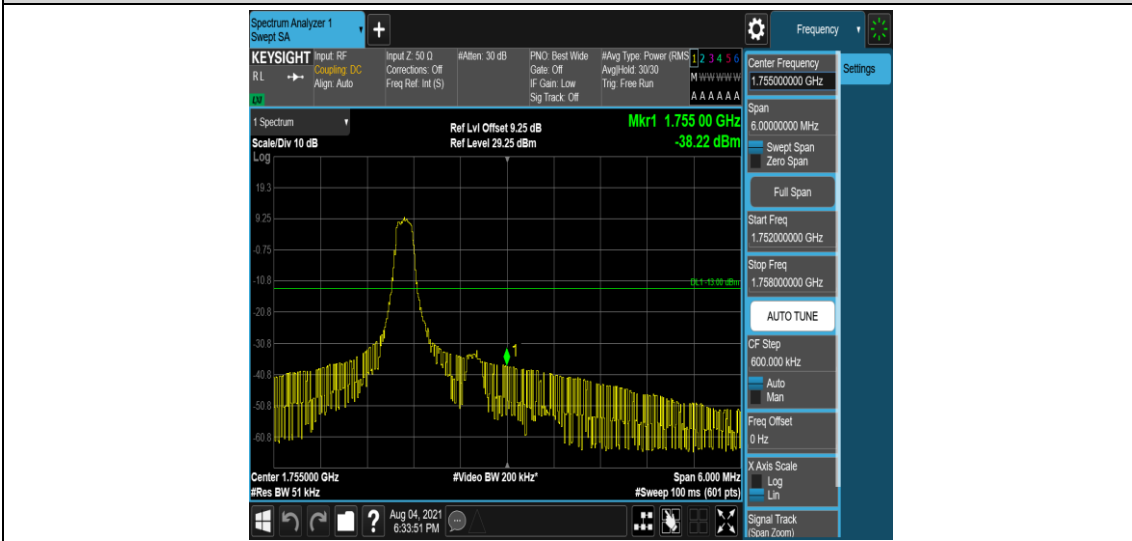

Band4-1.4MHz-16QAM-19957-6-0-Low--37.46-PASS

Band4-1.4MHz-16QAM-20393-1-0-High--38.68-PASS

Band4-1.4MHz-16QAM-20393-6-0-High--34.21-PASS

Band4-3MHz-QPSK-19965-1-0-Low--29.53-PASS

Band4-3MHz-QPSK-19965-6-0-Low--38.23-PASS