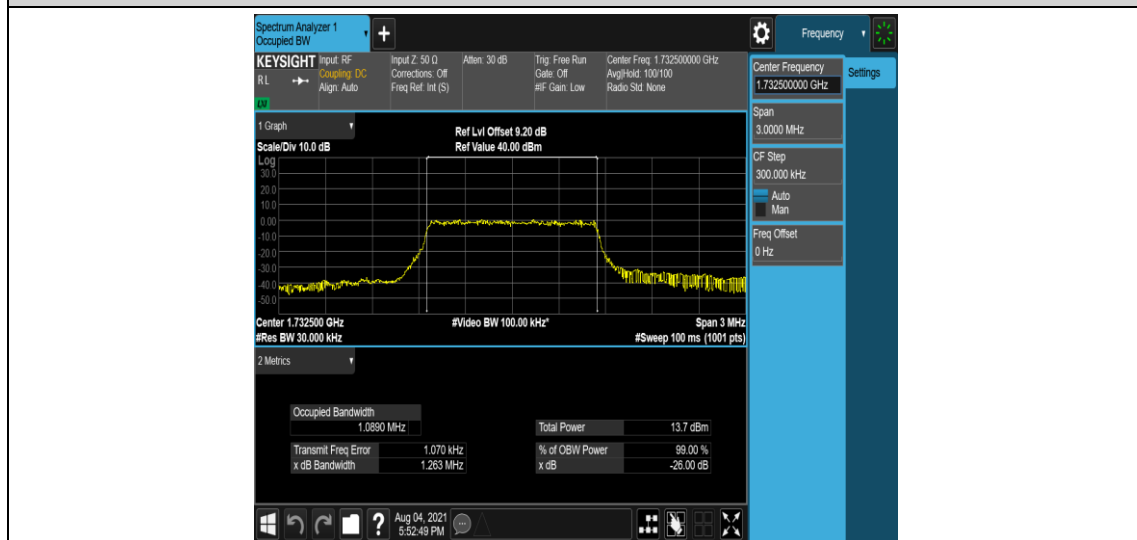

Band4-1.4MHz-QPSK-20175-6-0-Low-1.0890-1.263-PASS