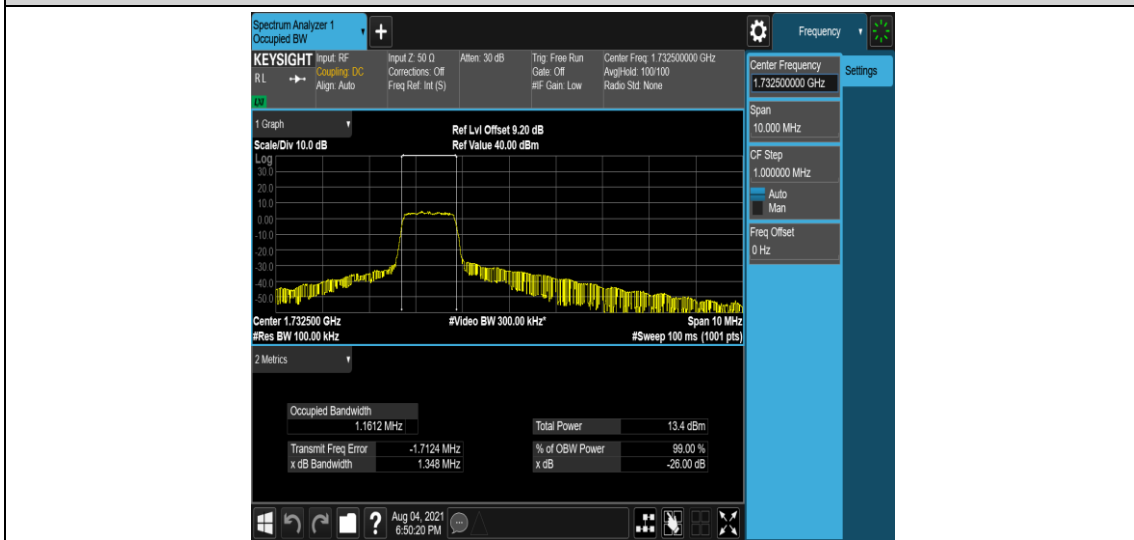

Band4-3MHz-16QAM-20385-6-0-High-1.1064-1.262-PASS

Band4-5MHz-QPSK-19975-6-0-Low-1.1644-1.354-PASS

Band4-5MHz-QPSK-20175-6-0-Low-1.1619-1.342-PASS

Band4-5MHz-QPSK-20375-6-0-High-1.1597-1.342-PASS

Band4-5MHz-16QAM-19975-6-0-Low-1.1628-1.342-PASS