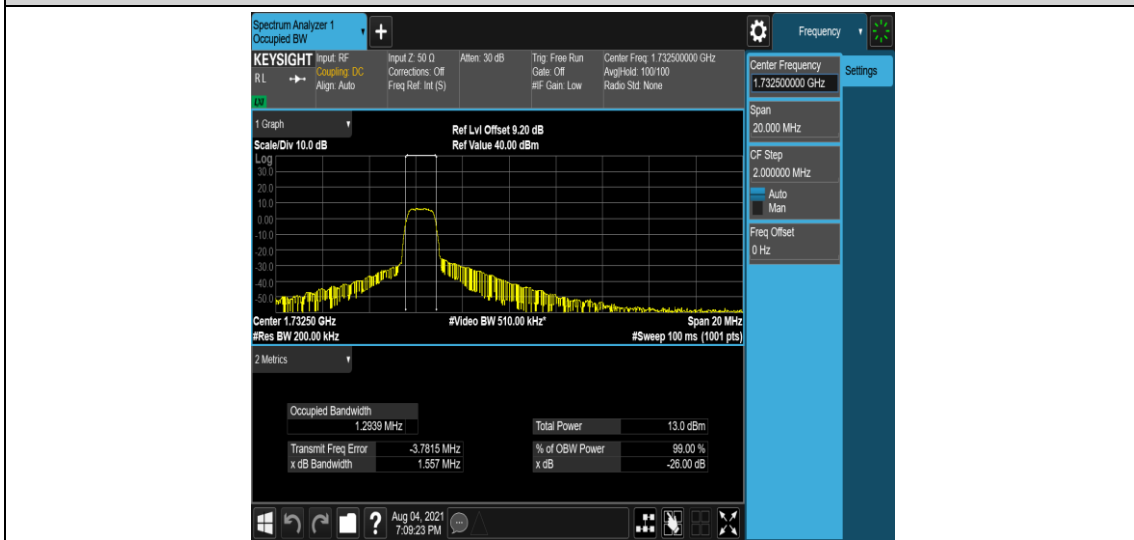

Band4-10MHz-QPSK-20175-6-0-Low-1.2939-1.557-PASS