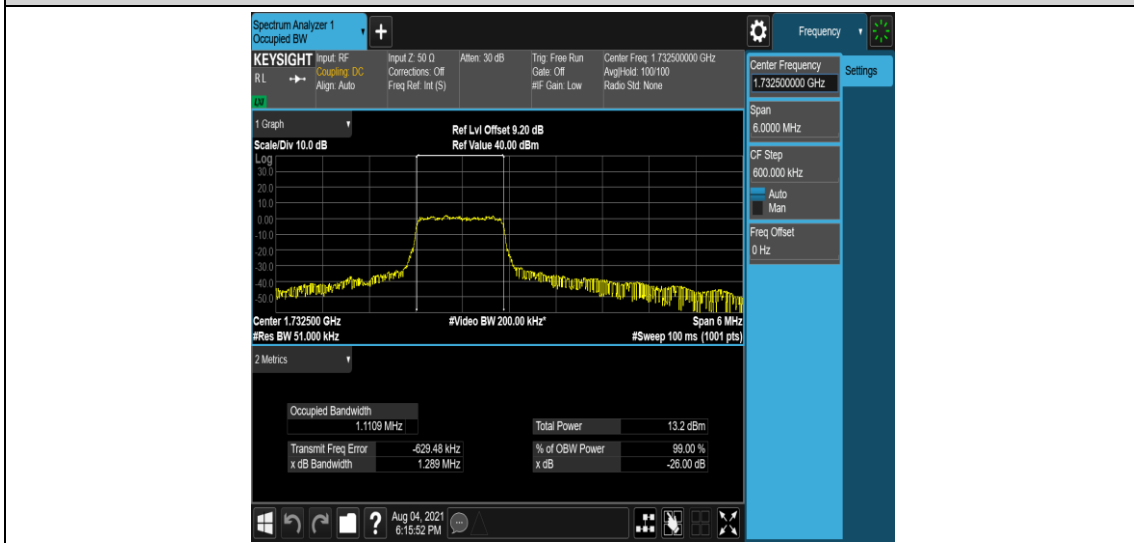

Band4-3MHz-QPSK-19965-6-0-Low-1.1163-1.315-PASS

Band4-3MHz-QPSK-20175-6-0-Low-1.1103-1.276-PASS

Band4-3MHz-QPSK-20385-6-0-High-1.1067-1.251-PASS

Band4-3MHz-16QAM-19965-6-0-Low-1.1138-1.279-PASS

Band4-3MHz-16QAM-20175-6-0-Low-1.1109-1.289-PASS