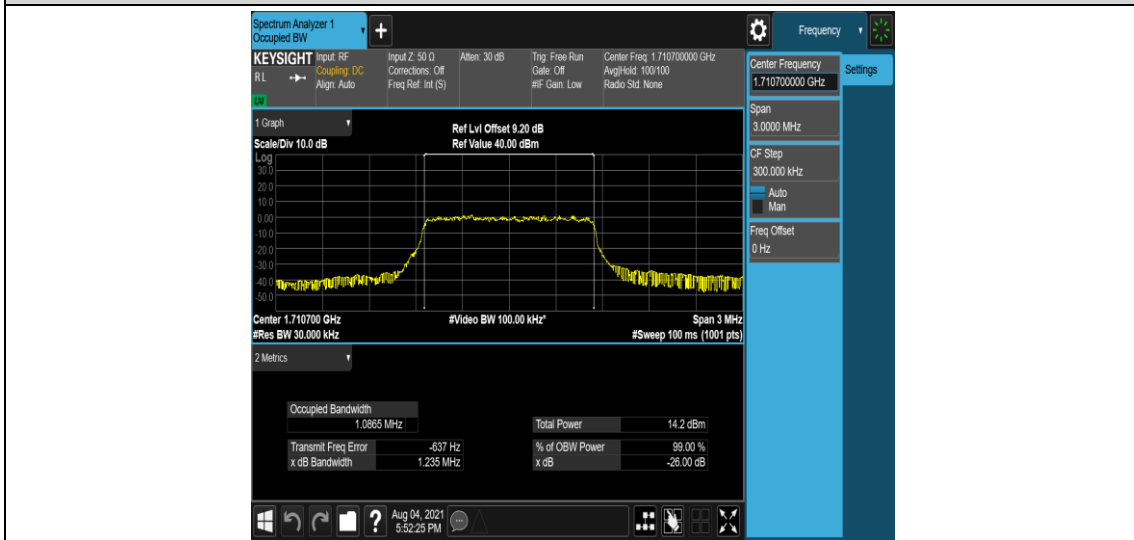

Band4-1.4MHz-16QAM-19957-6-0-Low-1.0865-1.235-PASS