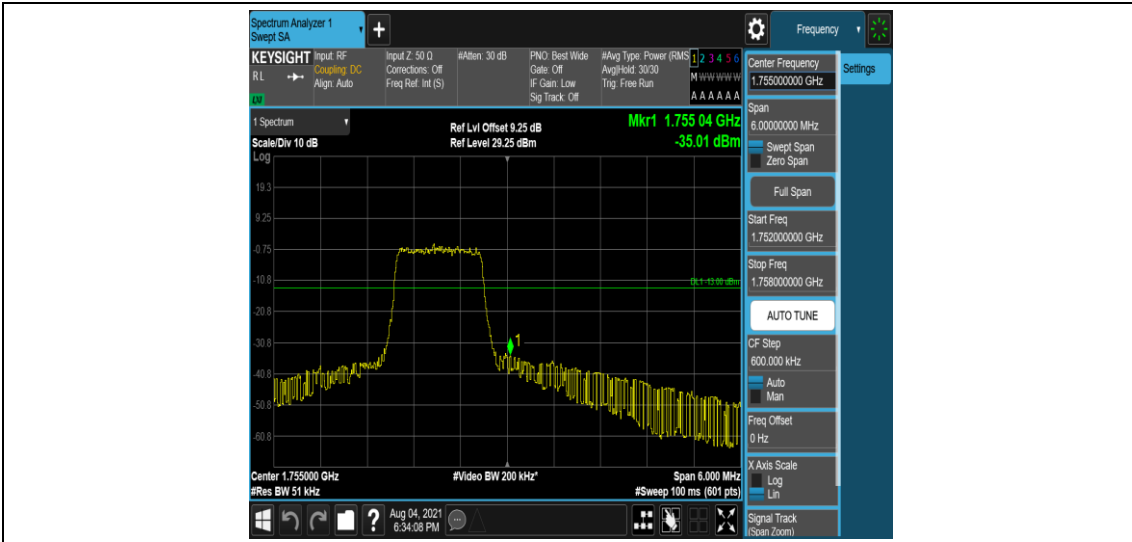

Band4-3MHz-QPSK-20385-6-0-High--35.01-PASS