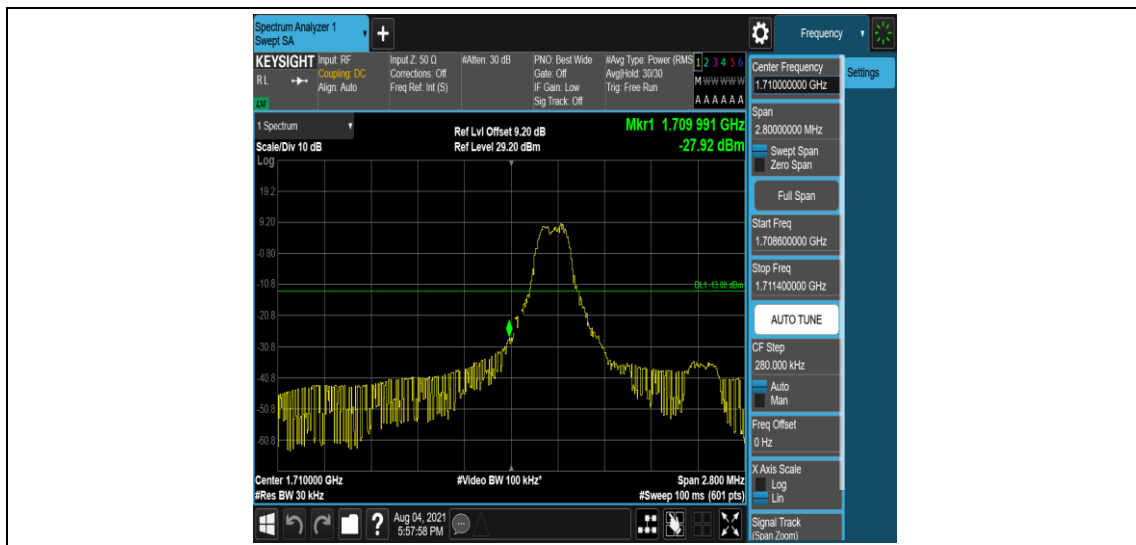

Band4	15MHz	20325	QPSK	6	0	-30.33	PASS
Band4	15MHz	20025	16QAM	1	0	-36.25	PASS
Band4	15MHz	20025	16QAM	6	0	-30.28	PASS
Band4	15MHz	20325	16QAM	1	0	-31.99	PASS
Band4	15MHz	20325	16QAM	6	0	-29.80	PASS
Band4	20MHz	20050	QPSK	1	0	-31.36	PASS
Band4	20MHz	20050	QPSK	6	0	-29.64	PASS
Band4	20MHz	20300	QPSK	1	0	-34.41	PASS
Band4	20MHz	20300	QPSK	6	0	-31.40	PASS
Band4	20MHz	20050	16QAM	1	0	-35.16	PASS
Band4	20MHz	20050	16QAM	6	0	-32.18	PASS
Band4	20MHz	20300	16QAM	1	0	-32.21	PASS
Band4	20MHz	20300	16QAM	6	0	-31.23	PASS

Test Graphs

Band4-1.4MHz-QPSK-19957-1-0-Low--27.92-PASS