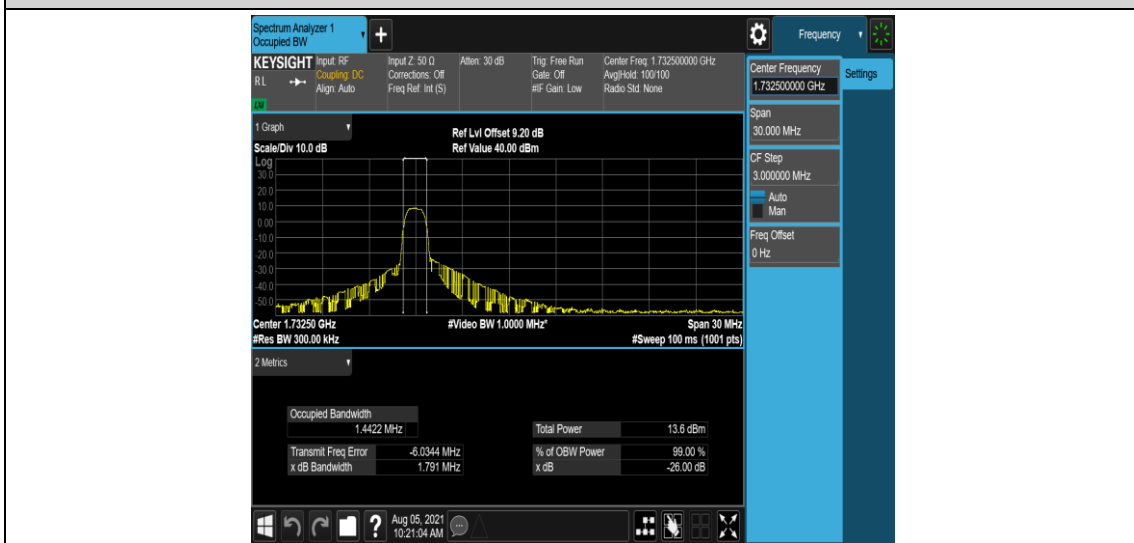

Band4-10MHz-16QAM-20000-6-0-Low-1.2919-1.557-PASS

Band4-10MHz-16QAM-20175-6-0-Low-1.2981-1.556-PASS

Band4-10MHz-16QAM-20350-6-0-High-1.2903-1.568-PASS

Band4-15MHz-QPSK-20025-6-0-Low-1.4497-1.791-PASS

Band4-15MHz-QPSK-20175-6-0-Low-1.4422-1.791-PASS