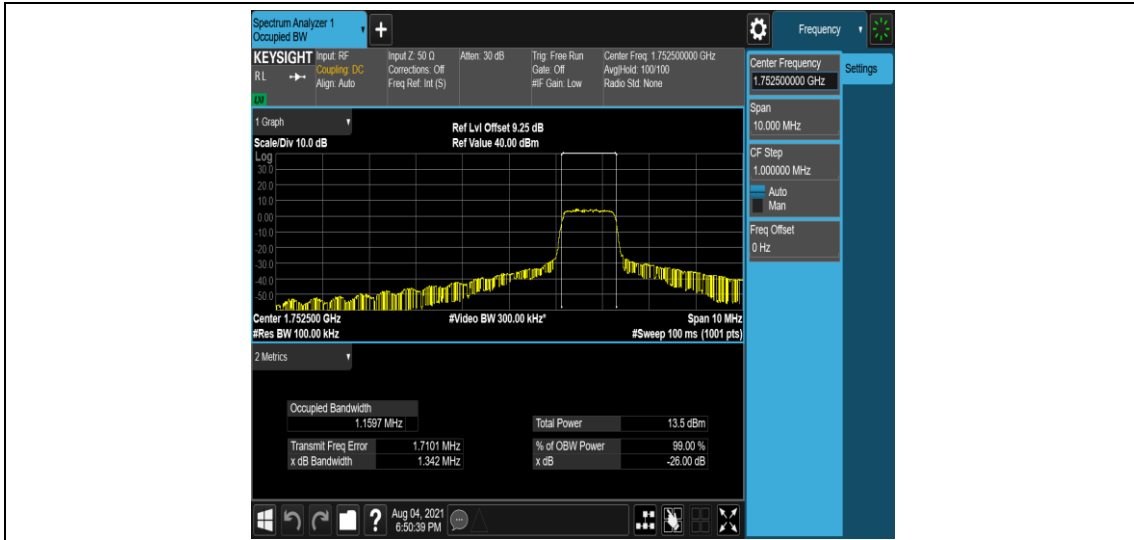

Band4-5MHz-QPSK-20375-6-0-High-1.1597-1.342-PASS