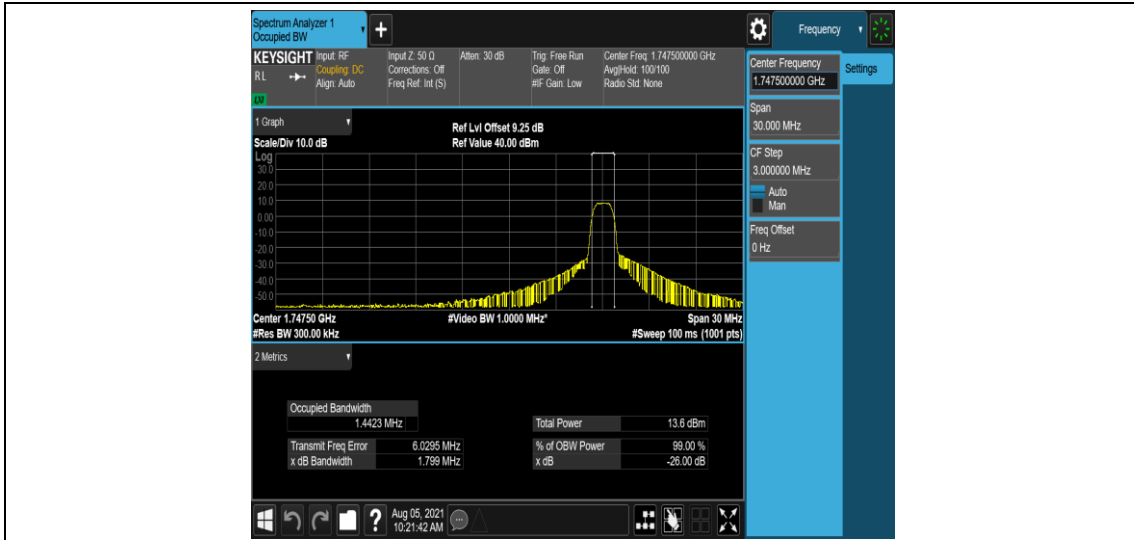

Band4-10MHz-16QAM-20000-6-0-Low-1.2919-1.557-PASS

Band4-10MHz-16QAM-20175-6-0-Low-1.2981-1.556-PASS

Band4-10MHz-16QAM-20350-6-0-High-1.2903-1.568-PASS

Band4-15MHz-QPSK-20025-6-0-Low-1.4497-1.791-PASS

Band4-15MHz-QPSK-20175-6-0-Low-1.4422-1.791-PASS