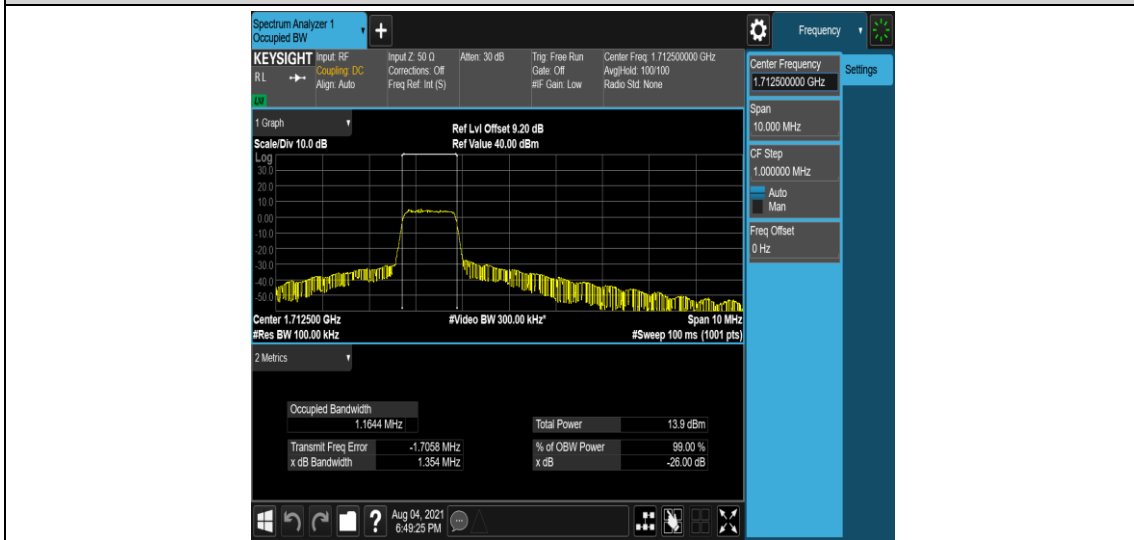

Band4-5MHz-QPSK-19975-6-0-Low-1.1644-1.354-PASS