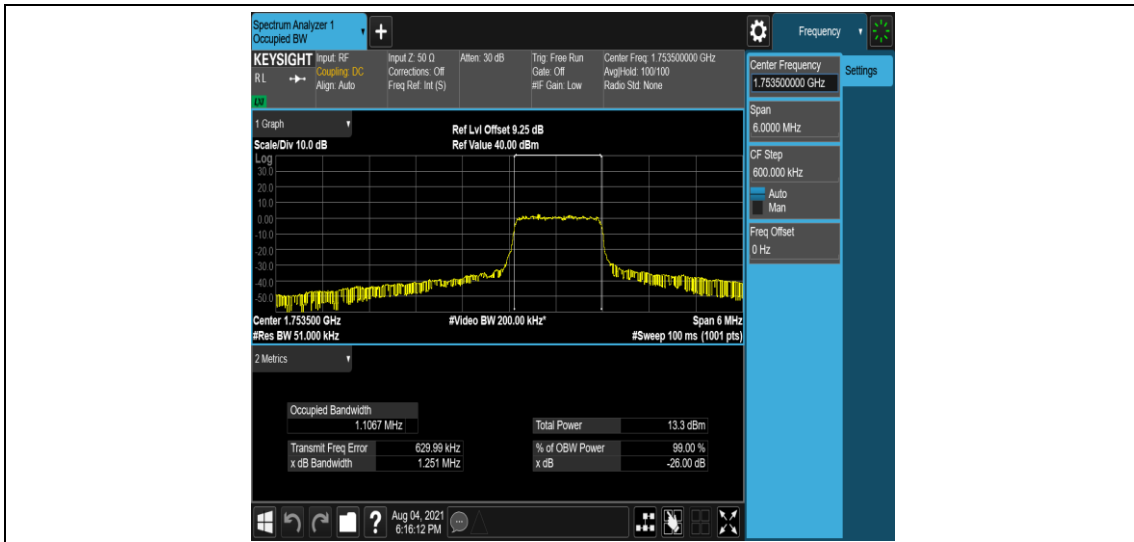

Band4-3MHz-QPSK-20385-6-0-High-1.1067-1.251-PASS