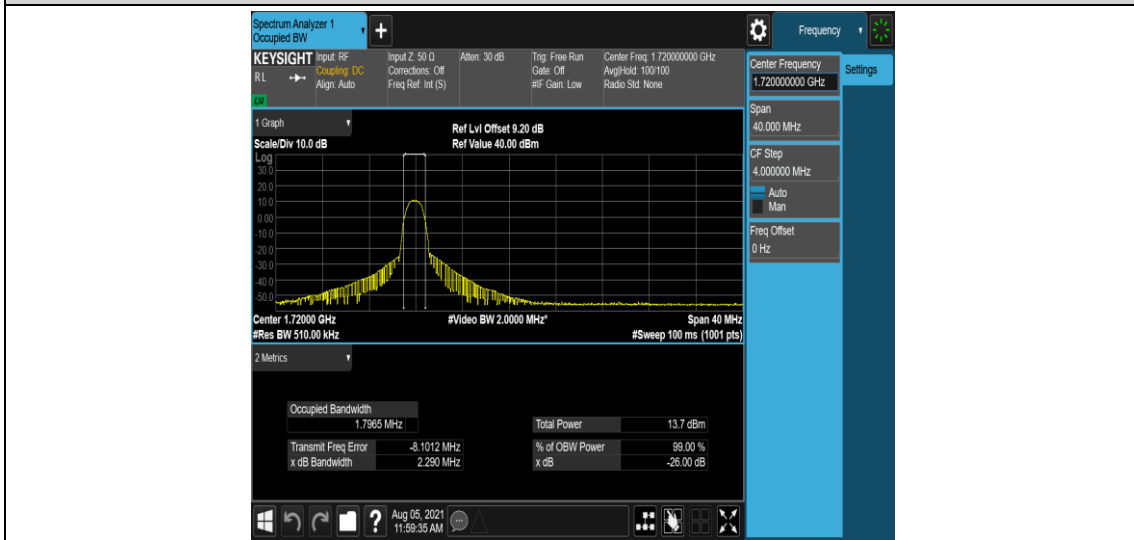

Band4-15MHz-QPSK-20325-6-0-High-1.4423-1.799-PASS

Band4-15MHz-16QAM-20025-6-0-Low-1.4467-1.795-PASS

Band4-15MHz-16QAM-20175-6-0-Low-1.4479-1.790-PASS

Band4-15MHz-16QAM-20325-6-0-High-1.4443-1.797-PASS

Band4-20MHz-QPSK-20050-6-0-Low-1.7864-2.282-PASS

Band4-20MHz-QPSK-20175-6-0-Low-1.7846-2.289-PASS

Band4-20MHz-QPSK-20300-6-0-High-1.7753-2.287-PASS

Band4-20MHz-16QAM-20050-6-0-Low-1.7965-2.290-PASS

Band4-20MHz-16QAM-20175-6-0-Low-1.7884-2.287-PASS

Appendix D: Band Edge for M1**Test Result**