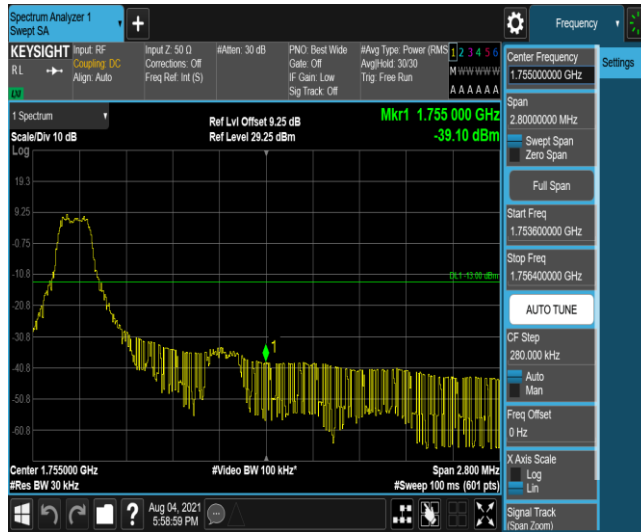

Band4-1.4MHz-QPSK-19957-6-0-Low--36.60-PASS