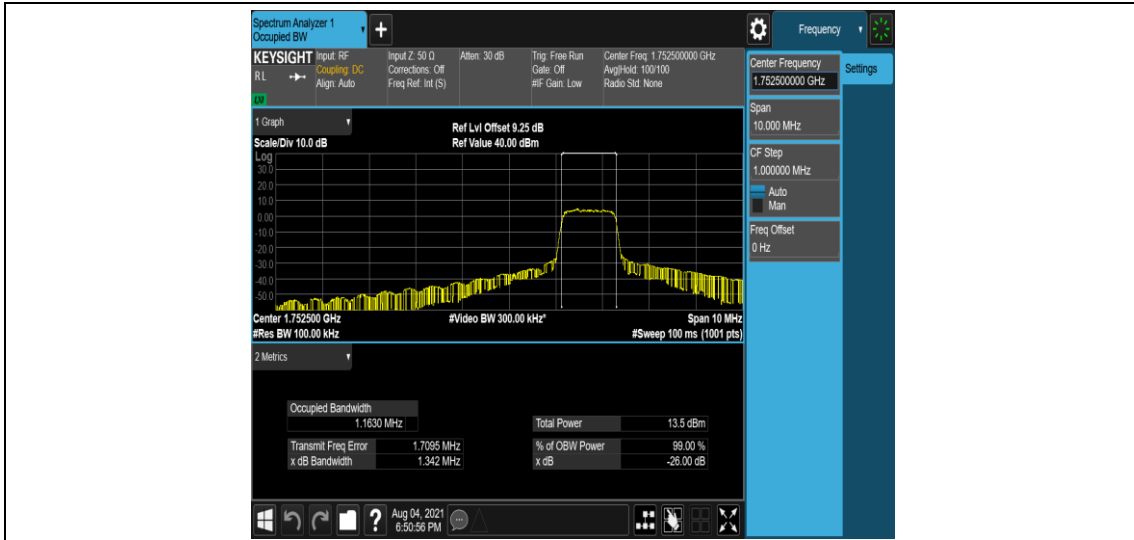

Band4-5MHz-16QAM-20375-6-0-High-1.1630-1.342-PASS