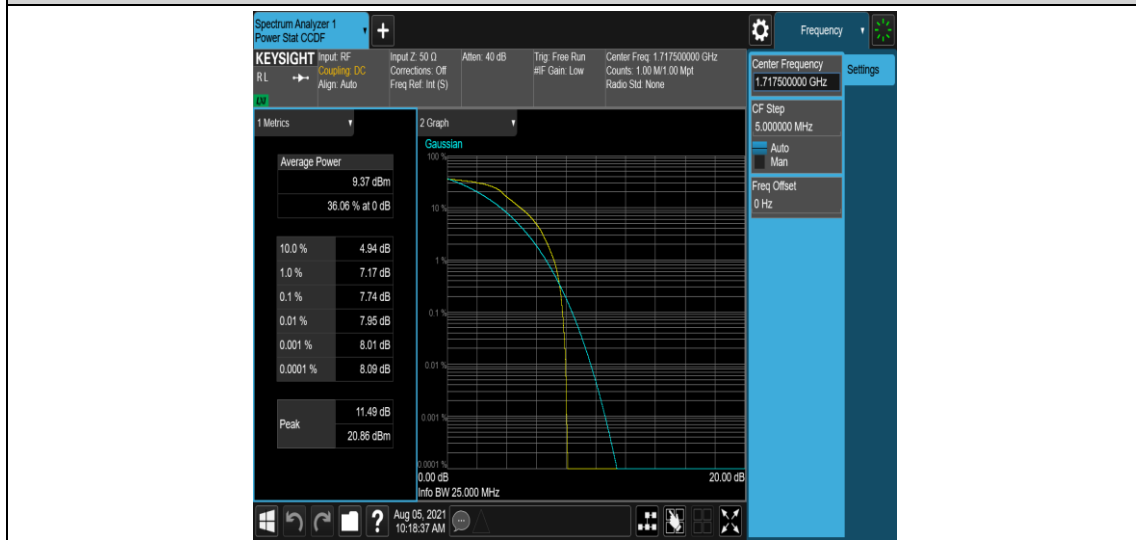

Band4-10MHz-16QAM-20175-6-0-Low-9.06-<=13-PASS

Band4-10MHz-16QAM-20350-1-0-High-9.65-<=13-PASS

Band4-10MHz-16QAM-20350-6-0-High-10.35-<=13-PASS

Band4-15MHz-QPSK-20025-1-0-Low-10.31-<=13-PASS

Band4-15MHz-QPSK-20025-6-0-Low-7.74-<=13-PASS

Band4-15MHz-QPSK-20175-1-0-Low-9.18-<=13-PASS

Band4-15MHz-QPSK-20175-6-0-Low-10.10-<=13-PASS

Band4-15MHz-QPSK-20325-1-0-High-11.54-<=13-PASS

Band4-15MHz-QPSK-20325-6-0-High-10.45-<=13-PASS

Band4-15MHz-16QAM-20025-1-0-Low-10.06-<=13-PASS