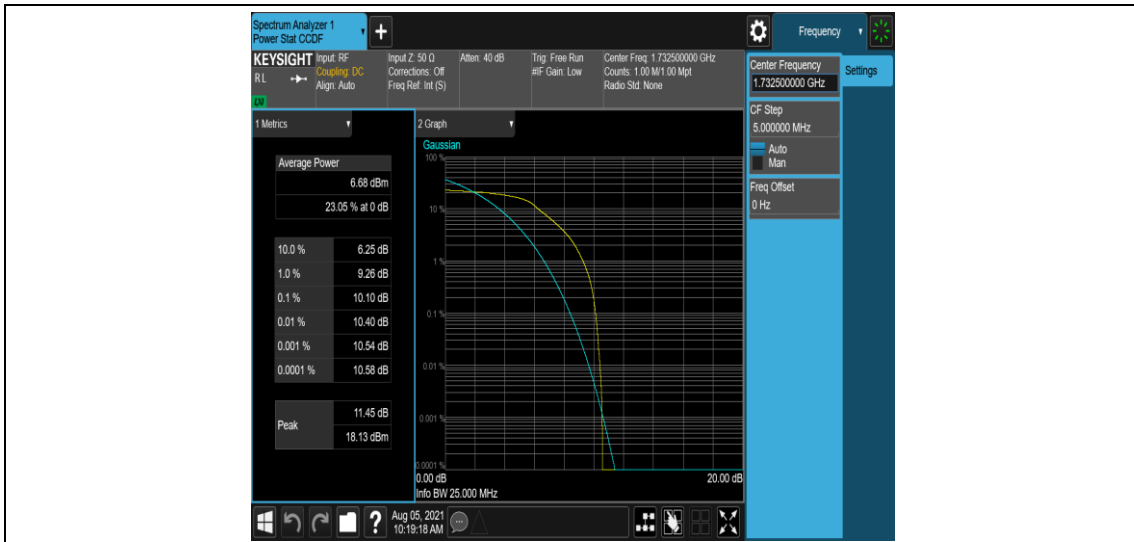

Band4-15MHz-QPSK-20175-6-0-Low-10.10-<=13-PASS