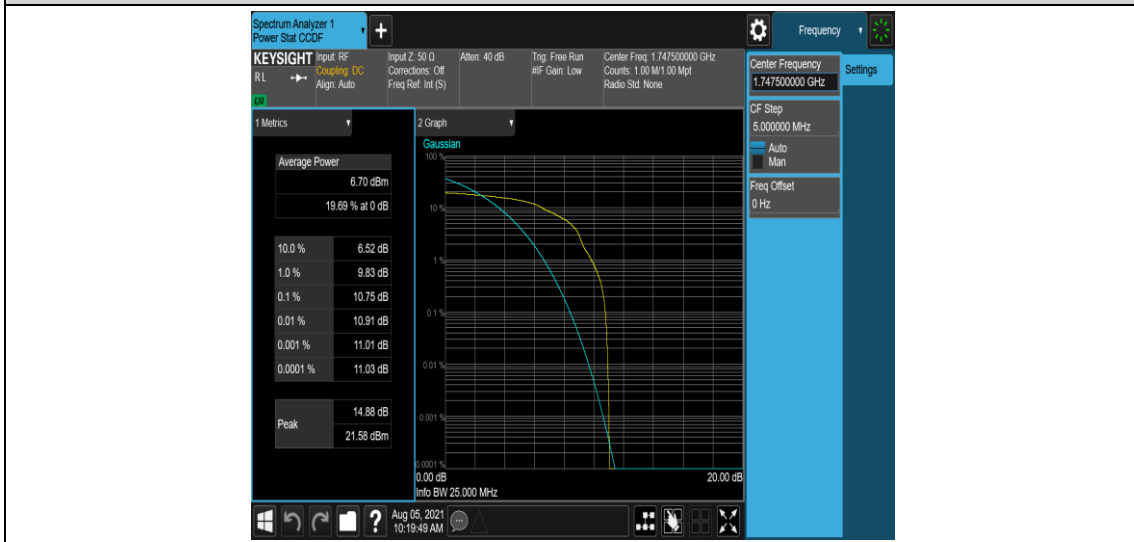

Band4-15MHz-QPSK-20175-1-0-Low-9.18-<=13-PASS

Band4-15MHz-QPSK-20175-6-0-Low-10.10-<=13-PASS

Band4-15MHz-QPSK-20325-1-0-High-11.54-<=13-PASS

Band4-15MHz-QPSK-20325-6-0-High-10.45-<=13-PASS

Band4-15MHz-16QAM-20025-1-0-Low-10.06-<=13-PASS

Band4-15MHz-16QAM-20025-6-0-Low-11.15-<=13-PASS

Band4-15MHz-16QAM-20175-1-0-Low-9.58-<=13-PASS

Band4-15MHz-16QAM-20175-6-0-Low-9.23-<=13-PASS

Band4-15MHz-16QAM-20325-1-0-High-10.75-<=13-PASS

Band4-15MHz-16QAM-20325-6-0-High-9.23-<=13-PASS