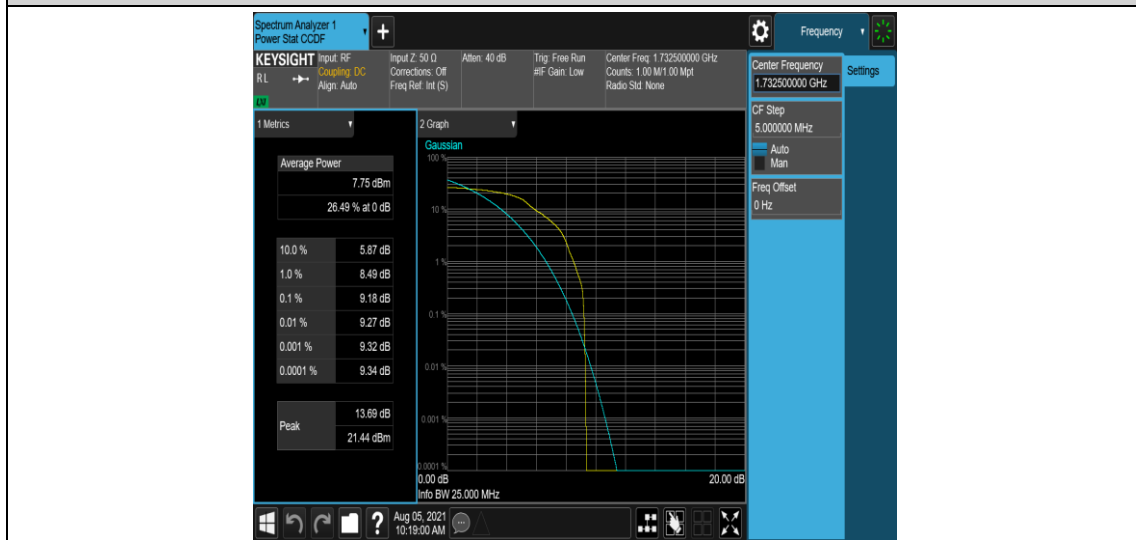

Band4-10MHz-16QAM-20175-6-0-Low-9.06-<=13-PASS

Band4-10MHz-16QAM-20350-1-0-High-9.65-<=13-PASS

Band4-10MHz-16QAM-20350-6-0-High-10.35-<=13-PASS

Band4-15MHz-QPSK-20025-1-0-Low-10.31-<=13-PASS

Band4-15MHz-QPSK-20025-6-0-Low-7.74-<=13-PASS

Band4-15MHz-QPSK-20175-1-0-Low-9.18-<=13-PASS

Band4-15MHz-QPSK-20175-6-0-Low-10.10-<=13-PASS

Band4-15MHz-QPSK-20325-1-0-High-11.54-<=13-PASS

Band4-15MHz-QPSK-20325-6-0-High-10.45-<=13-PASS

Band4-15MHz-16QAM-20025-1-0-Low-10.06-<=13-PASS