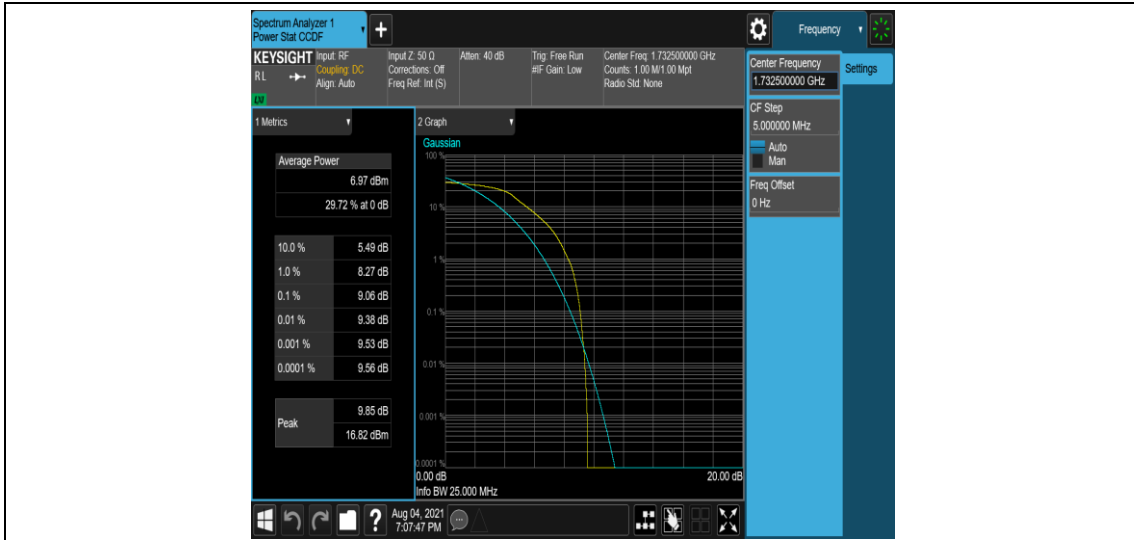

Band4-10MHz-QPSK-20350-1-0-High-9.81-<=13-PASS

Band4-10MHz-QPSK-20350-6-0-High-9.06-<=13-PASS

Band4-10MHz-16QAM-20000-1-0-Low-10.72-<=13-PASS

Band4-10MHz-16QAM-20000-6-0-Low-9.83-<=13-PASS

Band4-10MHz-16QAM-20175-1-0-Low-9.39-<=13-PASS