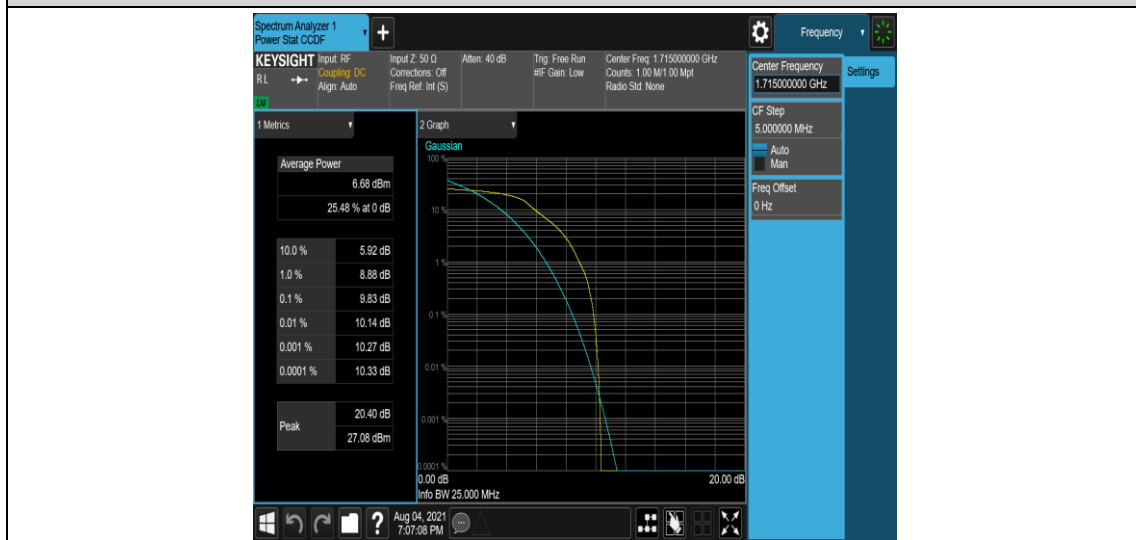

Band4-5MHz-16QAM-20375-6-0-High-9.51-<=13-PASS

Band4-10MHz-QPSK-20000-1-0-Low-9.22-<=13-PASS

Band4-10MHz-QPSK-20000-6-0-Low-8.63-<=13-PASS

Band4-10MHz-QPSK-20175-1-0-Low-9.37-<=13-PASS

Band4-10MHz-QPSK-20175-6-0-Low-9.99-<=13-PASS

Band4-10MHz-QPSK-20350-1-0-High-9.81-<=13-PASS

Band4-10MHz-QPSK-20350-6-0-High-9.06-<=13-PASS

Band4-10MHz-16QAM-20000-1-0-Low-10.72-<=13-PASS

Band4-10MHz-16QAM-20000-6-0-Low-9.83-<=13-PASS

Band4-10MHz-16QAM-20175-1-0-Low-9.39-<=13-PASS