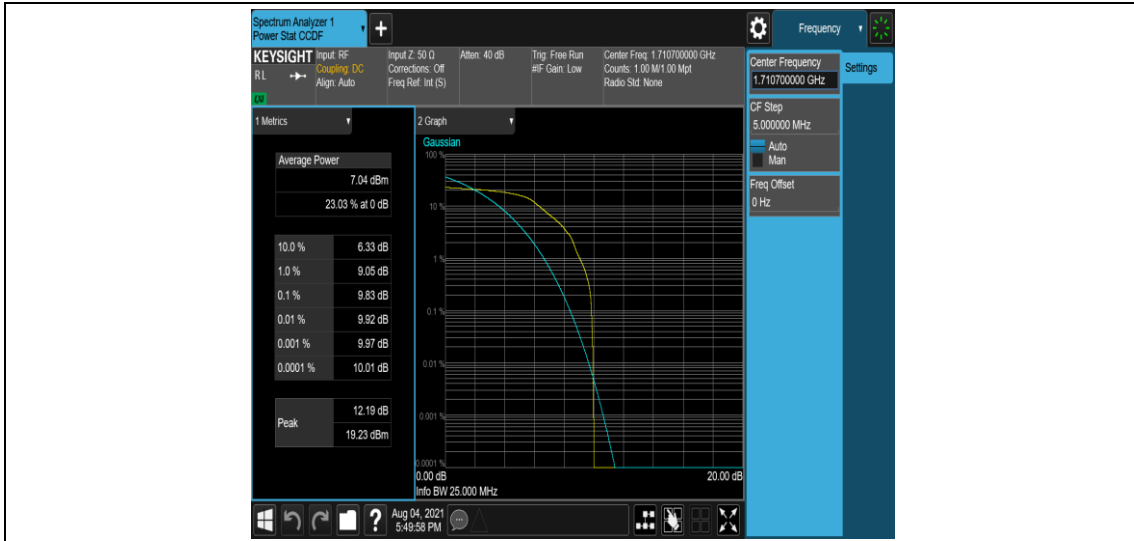

Test Graphs

Band4-1.4MHz-QPSK-19957-1-0-Low-9.83-<=13-PASS