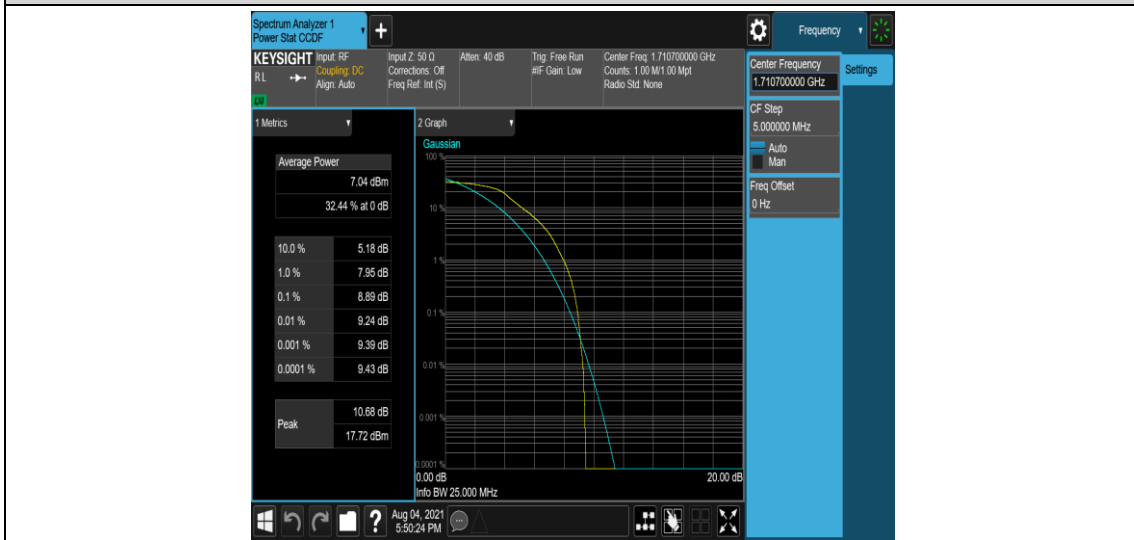

Band4-1.4MHz-16QAM-19957-6-0-Low-8.89-<=13-PASS