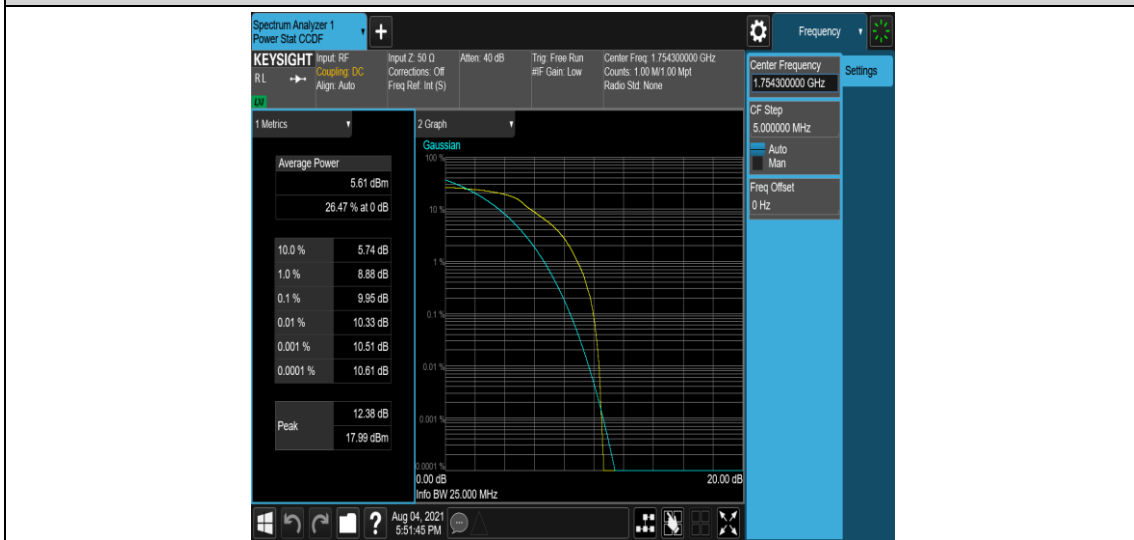

Band4-1.4MHz-16QAM-20393-6-0-High-9.95-<=13-PASS