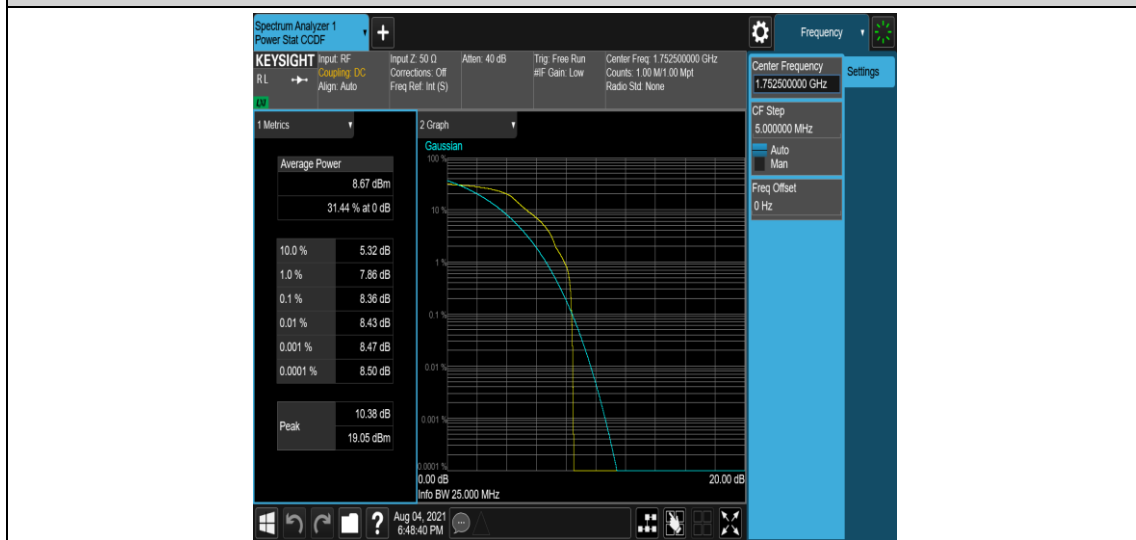

Band4-3MHz-16QAM-20175-1-0-Low-9.48-<=13-PASS

Band4-3MHz-16QAM-20175-6-0-Low-9.75-<=13-PASS

Band4-3MHz-16QAM-20385-1-0-High-12.28-<=13-Pass

Band4-3MHz-16QAM-20385-6-0-High-12.42-<=13-PASS

Band4-5MHz-QPSK-19975-1-0-Low-10.53-<=13-PASS

Band4-5MHz-QPSK-19975-6-0-Low-10.05-<=13-PASS

Band4-5MHz-QPSK-20175-1-0-Low-10.03-<=13-PASS

Band4-5MHz-QPSK-20175-6-0-Low-10.58-<=13-PASS

Band4-5MHz-QPSK-20375-1-0-High-8.36-<=13-PASS

Band4-5MHz-QPSK-20375-6-0-High-9.02-<=13-PASS