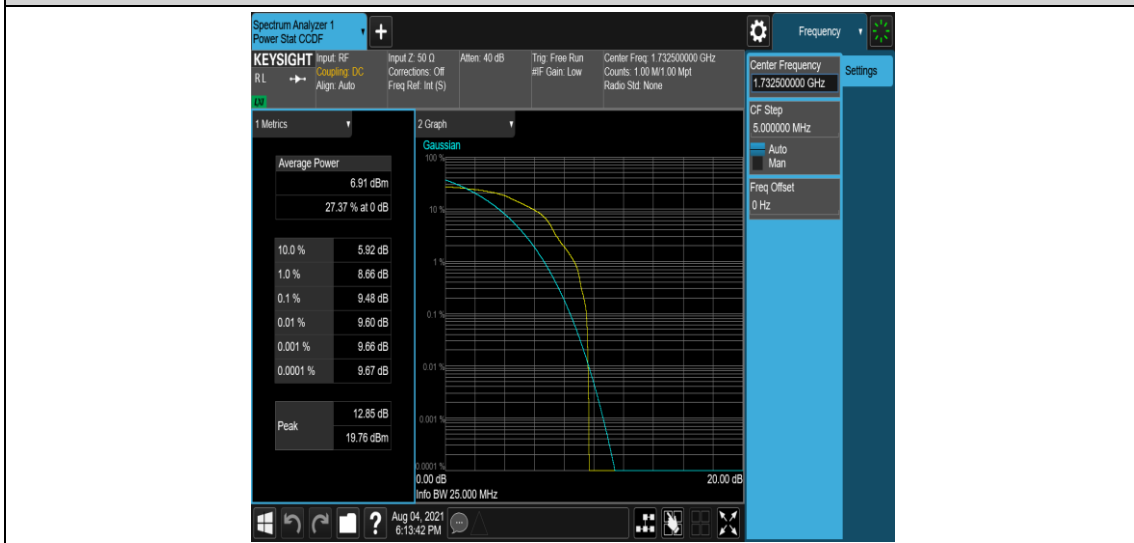

Band4-3MHz-QPSK-20175-6-0-Low-9.81-<=13-PASS

Band4-3MHz-QPSK-20385-1-0-High-9.84-<=13-PASS

Band4-3MHz-QPSK-20385-6-0-High-9.67-<=13-PASS

Band4-3MHz-16QAM-19965-1-0-Low-10.65-<=13-PASS

Band4-3MHz-16QAM-19965-6-0-Low-11.81-<=13-PASS