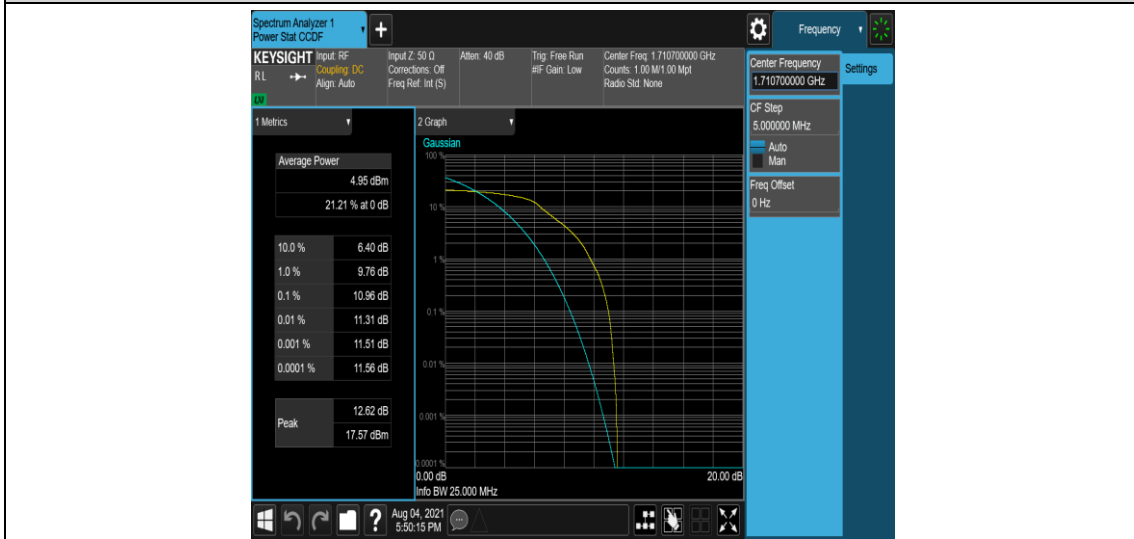

Band4-1.4MHz-QPSK-19957-6-0-Low-10.96-<=13-PASS