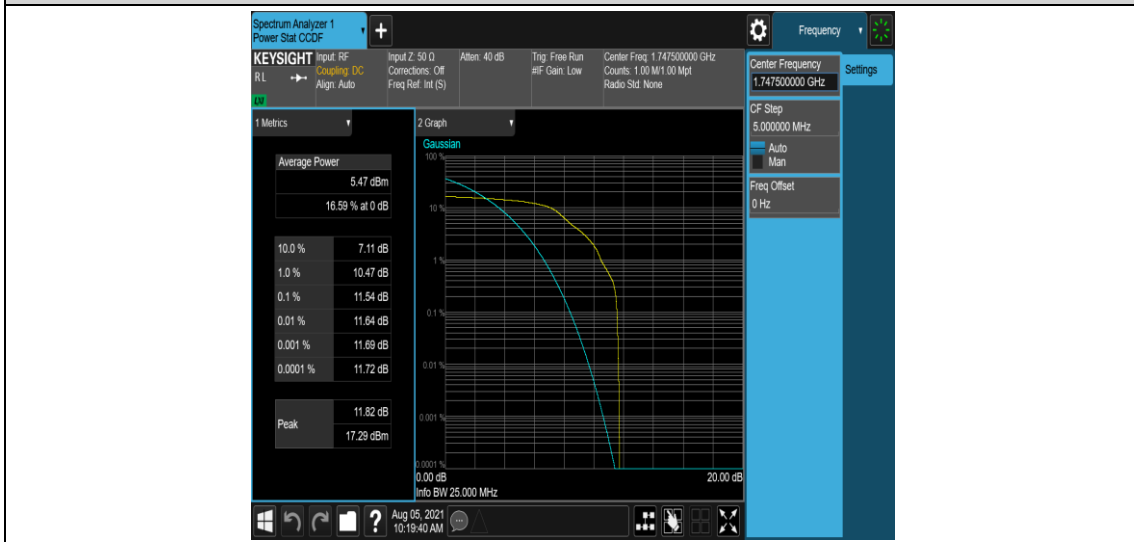

Band4-10MHz-16QAM-20175-6-0-Low-9.06-<=13-PASS

Band4-10MHz-16QAM-20350-1-0-High-9.65-<=13-PASS

Band4-10MHz-16QAM-20350-6-0-High-10.35-<=13-PASS

Band4-15MHz-QPSK-20025-1-0-Low-10.31-<=13-PASS

Band4-15MHz-QPSK-20025-6-0-Low-7.74-<=13-PASS

Band4-15MHz-QPSK-20175-1-0-Low-9.18-<=13-PASS

Band4-15MHz-QPSK-20175-6-0-Low-10.10-<=13-PASS

Band4-15MHz-QPSK-20325-1-0-High-11.54-<=13-PASS

Band4-15MHz-QPSK-20325-6-0-High-10.45-<=13-PASS

Band4-15MHz-16QAM-20025-1-0-Low-10.06-<=13-PASS