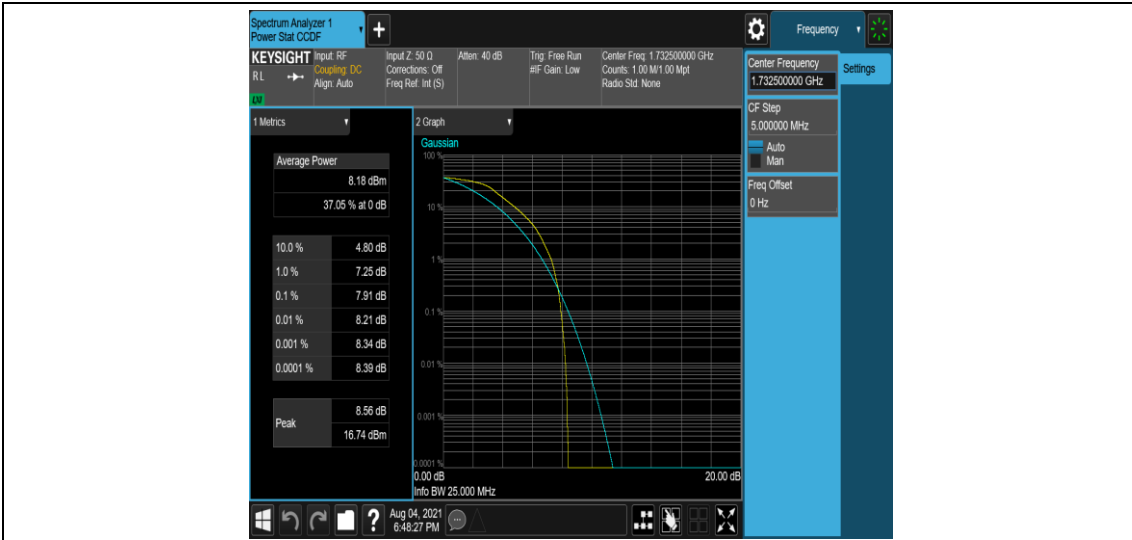

Band4-5MHz-16QAM-20175-6-0-Low-7.91-<=13-PASS