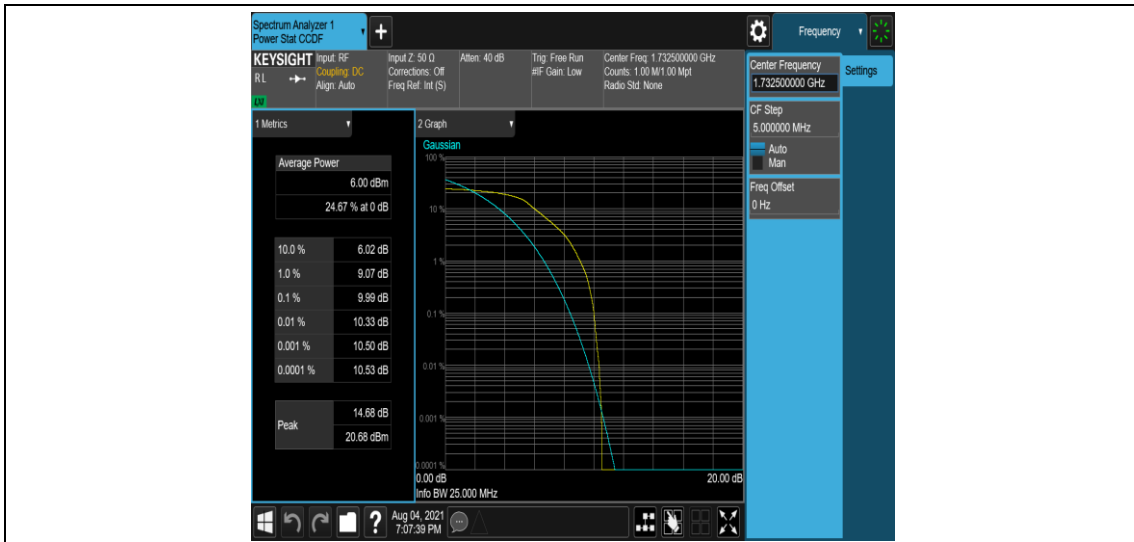

Band4-5MHz-16QAM-20375-6-0-High-9.51-<=13-PASS

Band4-10MHz-QPSK-20000-1-0-Low-9.22-<=13-PASS

Band4-10MHz-QPSK-20000-6-0-Low-8.63-<=13-PASS

Band4-10MHz-QPSK-20175-1-0-Low-9.37-<=13-PASS

Band4-10MHz-QPSK-20175-6-0-Low-9.99-<=13-PASS