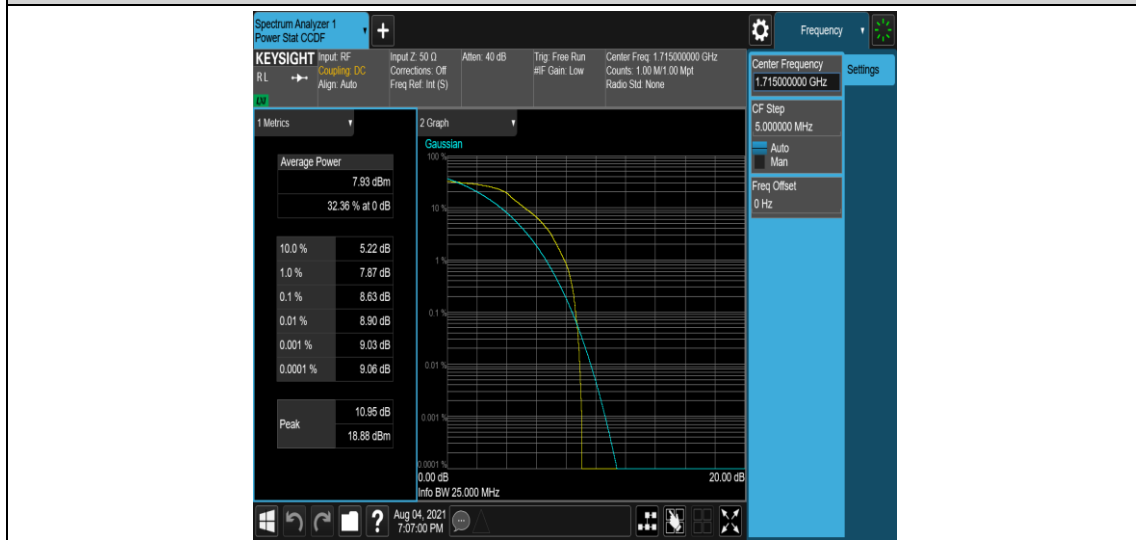

Band4-10MHz-QPSK-20000-6-0-Low-8.63-<=13-PASS