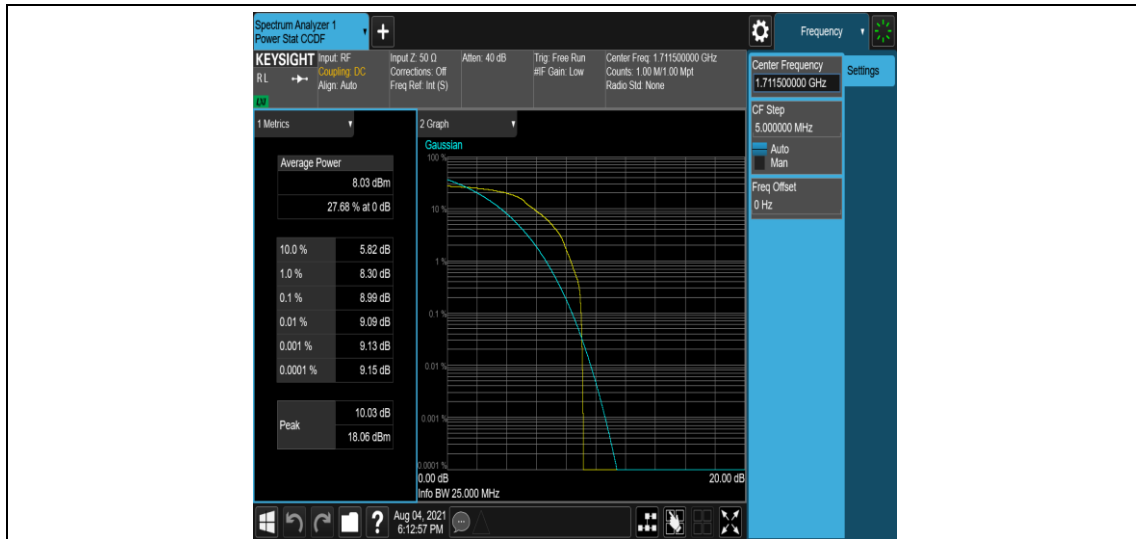

Band4-3MHz-QPSK-19965-1-0-Low-8.99-<=13-PASS