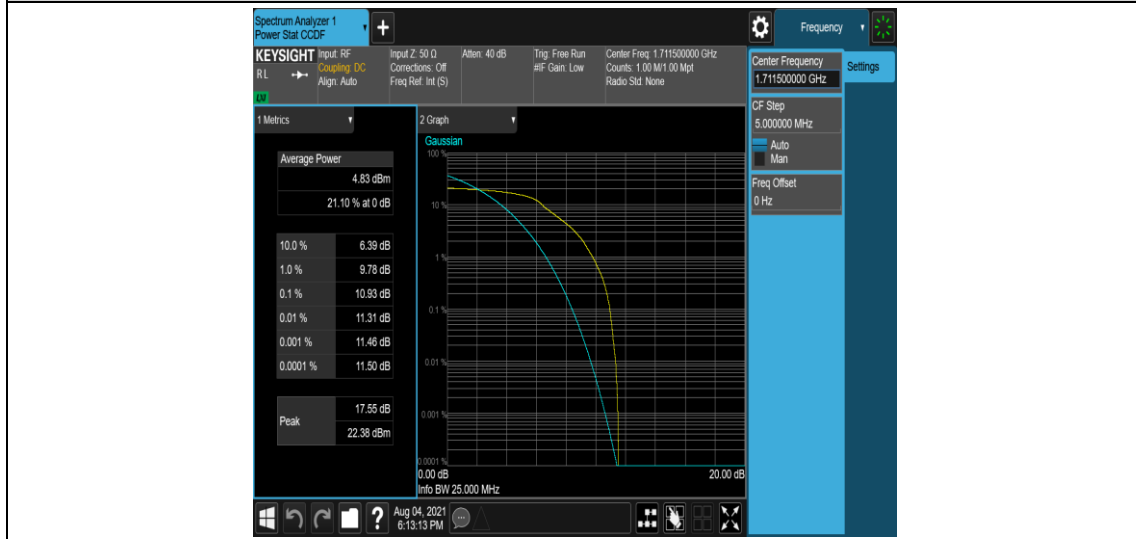

Band4-3MHz-QPSK-19965-6-0-Low-10.93-<=13-PASS