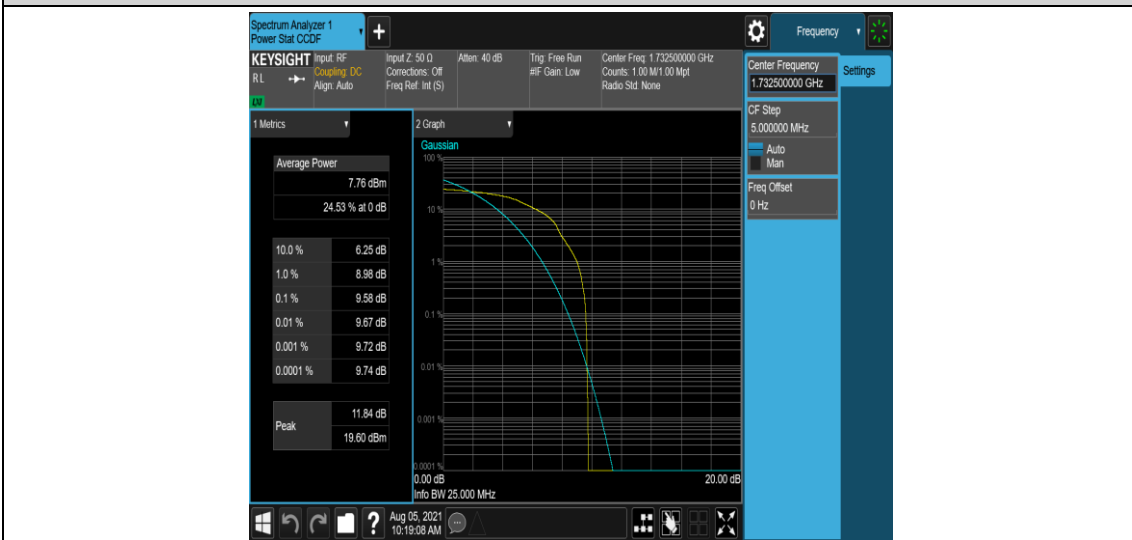

Band4-15MHz-QPSK-20175-1-0-Low-9.18-<=13-PASS

Band4-15MHz-QPSK-20175-6-0-Low-10.10-<=13-PASS

Band4-15MHz-QPSK-20325-1-0-High-11.54-<=13-PASS

Band4-15MHz-QPSK-20325-6-0-High-10.45-<=13-PASS

Band4-15MHz-16QAM-20025-1-0-Low-10.06-<=13-PASS

Band4-15MHz-16QAM-20025-6-0-Low-11.15-<=13-PASS

Band4-15MHz-16QAM-20175-1-0-Low-9.58-<=13-PASS

Band4-15MHz-16QAM-20175-6-0-Low-9.23-<=13-PASS

Band4-15MHz-16QAM-20325-1-0-High-10.75-<=13-PASS

Band4-15MHz-16QAM-20325-6-0-High-9.23-<=13-PASS