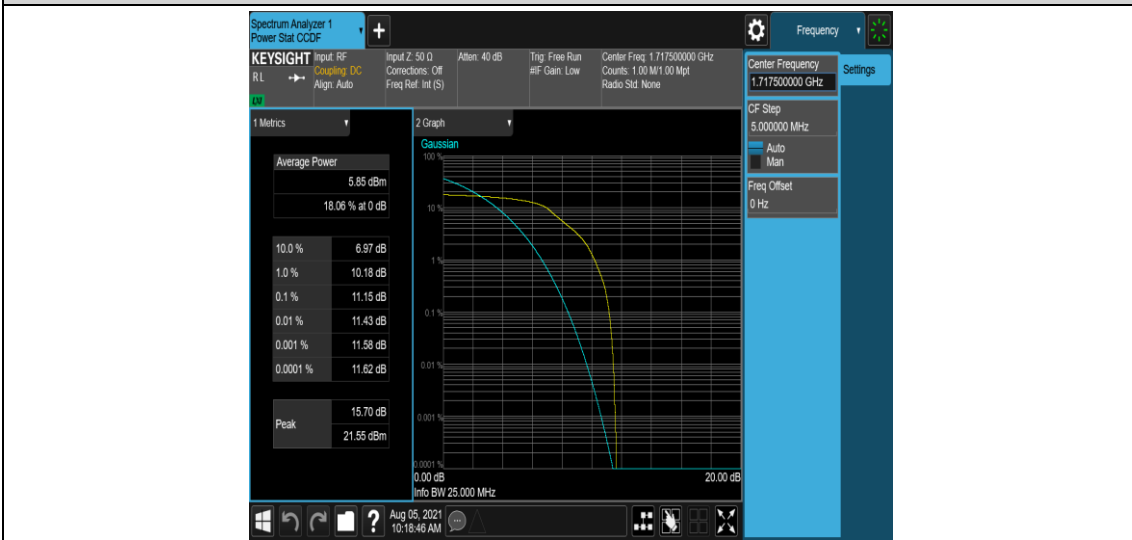

Band4-15MHz-QPSK-20175-1-0-Low-9.18-<=13-PASS

Band4-15MHz-QPSK-20175-6-0-Low-10.10-<=13-PASS

Band4-15MHz-QPSK-20325-1-0-High-11.54-<=13-PASS

Band4-15MHz-QPSK-20325-6-0-High-10.45-<=13-PASS

Band4-15MHz-16QAM-20025-1-0-Low-10.06-<=13-PASS

Band4-15MHz-16QAM-20025-6-0-Low-11.15-<=13-PASS

Band4-15MHz-16QAM-20175-1-0-Low-9.58-<=13-PASS

Band4-15MHz-16QAM-20175-6-0-Low-9.23-<=13-PASS

Band4-15MHz-16QAM-20325-1-0-High-10.75-<=13-PASS

Band4-15MHz-16QAM-20325-6-0-High-9.23-<=13-PASS