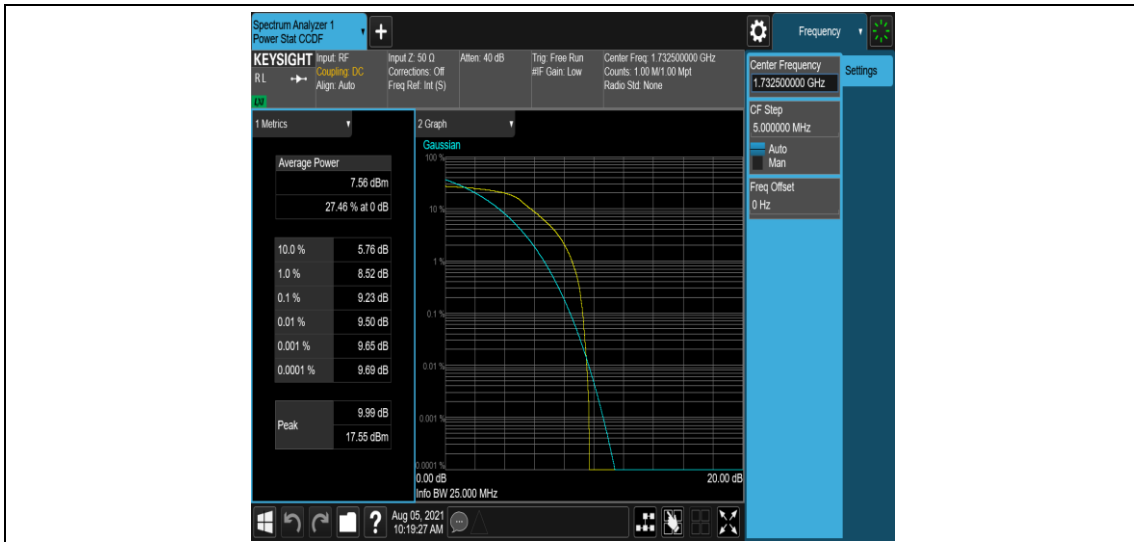

Band4-15MHz-16QAM-20175-6-0-Low-9.23-<=13-PASS