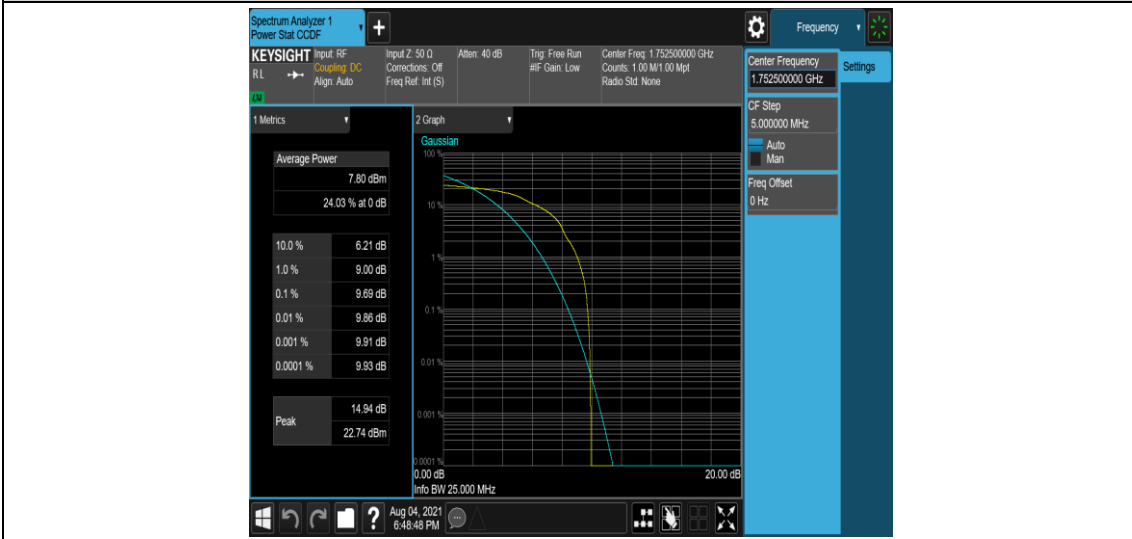

Band4-5MHz-16QAM-19975-1-0-Low-10.05-<=13-PASS

Band4-5MHz-16QAM-19975-6-0-Low-10.70-<=13-PASS

Band4-5MHz-16QAM-20175-1-0-Low-10.40-<=13-PASS

Band4-5MHz-16QAM-20175-6-0-Low-7.91-<=13-PASS

Band4-5MHz-16QAM-20375-1-0-High-9.69-<=13-PASS