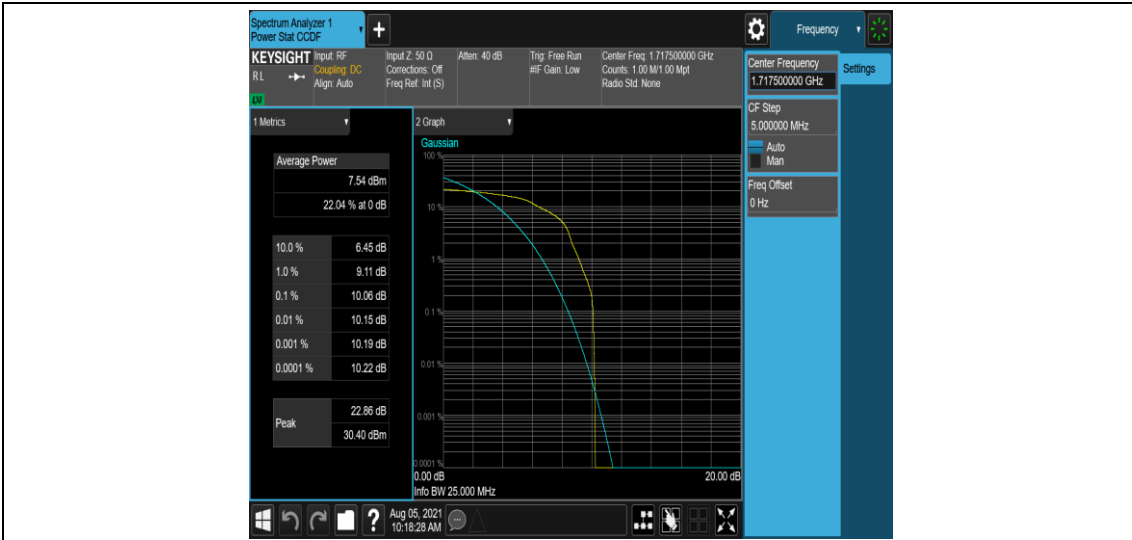

Band4-15MHz-QPSK-20175-1-0-Low-9.18-<=13-PASS

Band4-15MHz-QPSK-20175-6-0-Low-10.10-<=13-PASS

Band4-15MHz-QPSK-20325-1-0-High-11.54-<=13-PASS

Band4-15MHz-QPSK-20325-6-0-High-10.45-<=13-PASS

Band4-15MHz-16QAM-20025-1-0-Low-10.06-<=13-PASS

Band4-15MHz-16QAM-20025-6-0-Low-11.15-<=13-PASS

Band4-15MHz-16QAM-20175-1-0-Low-9.58-<=13-PASS

Band4-15MHz-16QAM-20175-6-0-Low-9.23-<=13-PASS

Band4-15MHz-16QAM-20325-1-0-High-10.75-<=13-PASS

Band4-15MHz-16QAM-20325-6-0-High-9.23-<=13-PASS