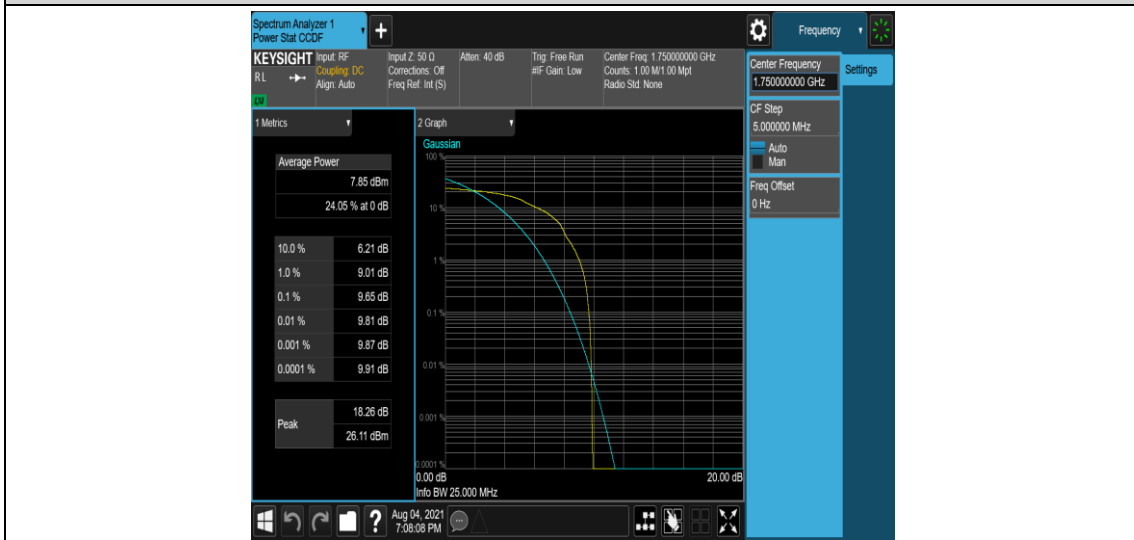

Band4-10MHz-16QAM-20350-1-0-High-9.65-<=13-PASS