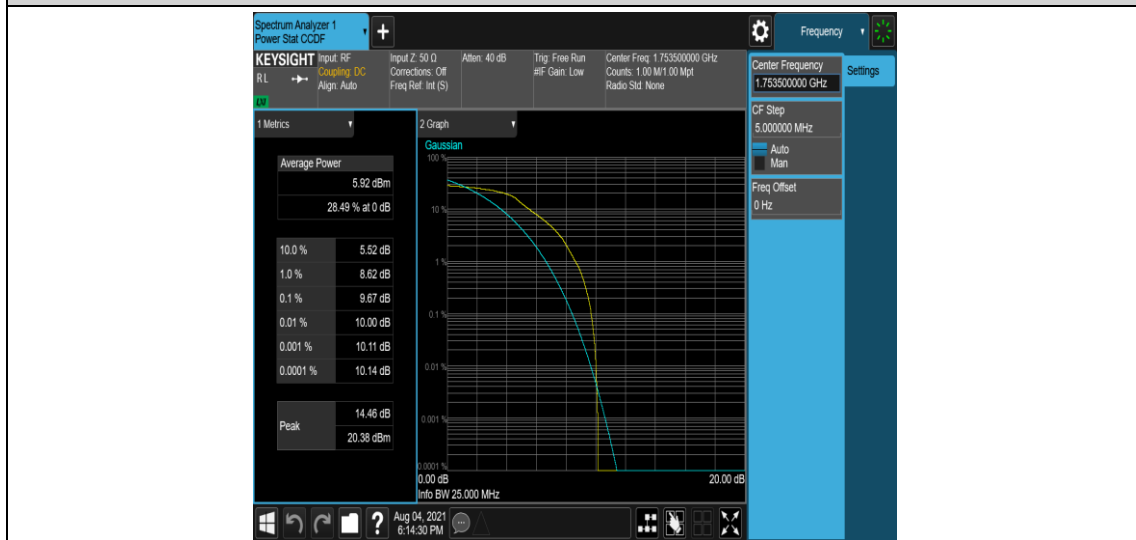

Band4-3MHz-QPSK-20385-6-0-High-9.67-<=13-PASS