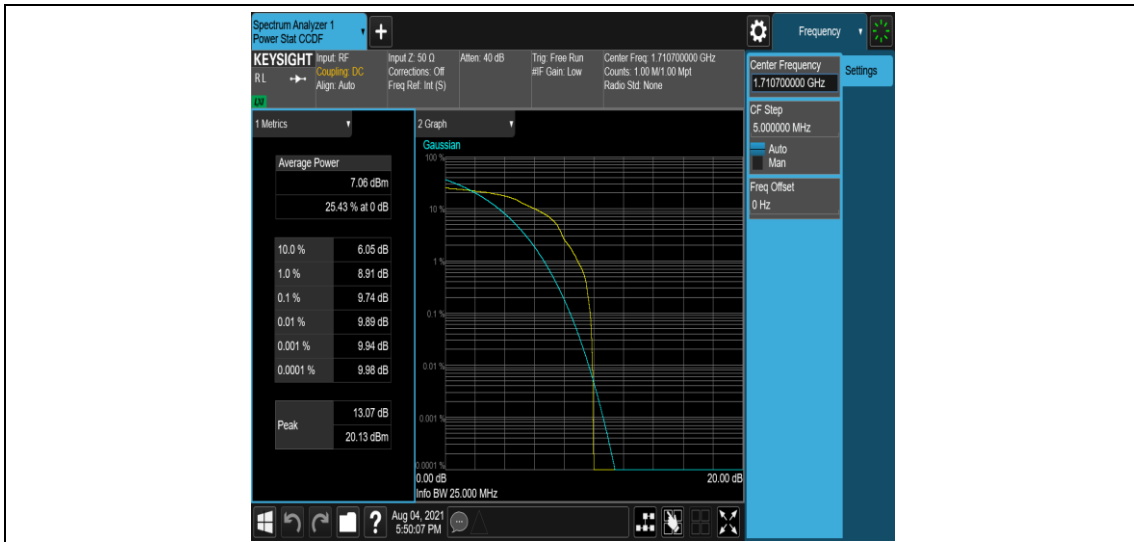

Band4-1.4MHz-16QAM-19957-1-0-Low-9.74-<=13-PASS