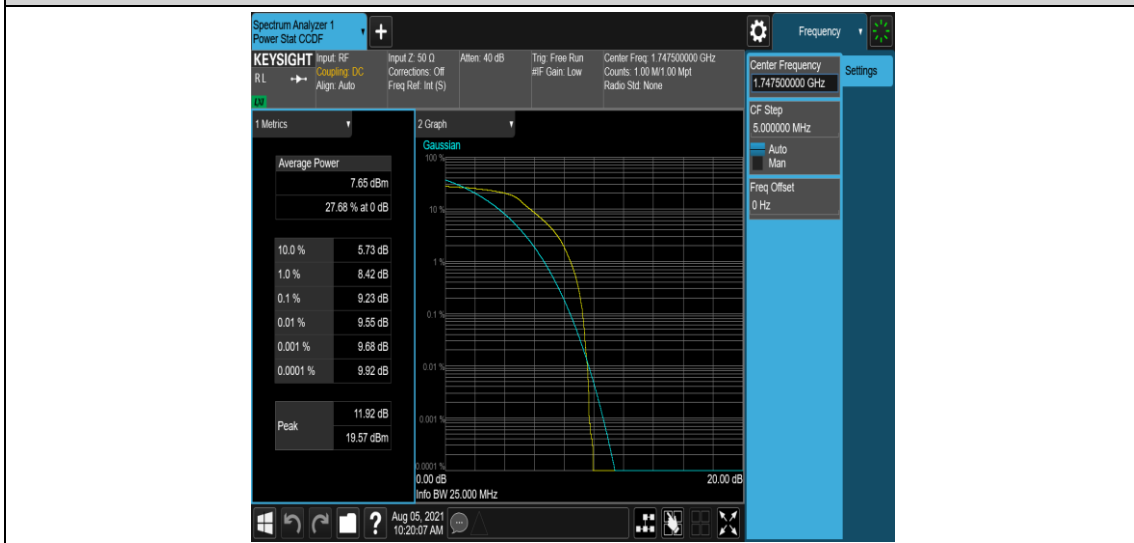

Band4-15MHz-16QAM-20025-6-0-Low-11.15-<=13-PASS

Band4-15MHz-16QAM-20175-1-0-Low-9.58-<=13-PASS

Band4-15MHz-16QAM-20175-6-0-Low-9.23-<=13-PASS

Band4-15MHz-16QAM-20325-1-0-High-10.75-<=13-PASS

Band4-15MHz-16QAM-20325-6-0-High-9.23-<=13-PASS