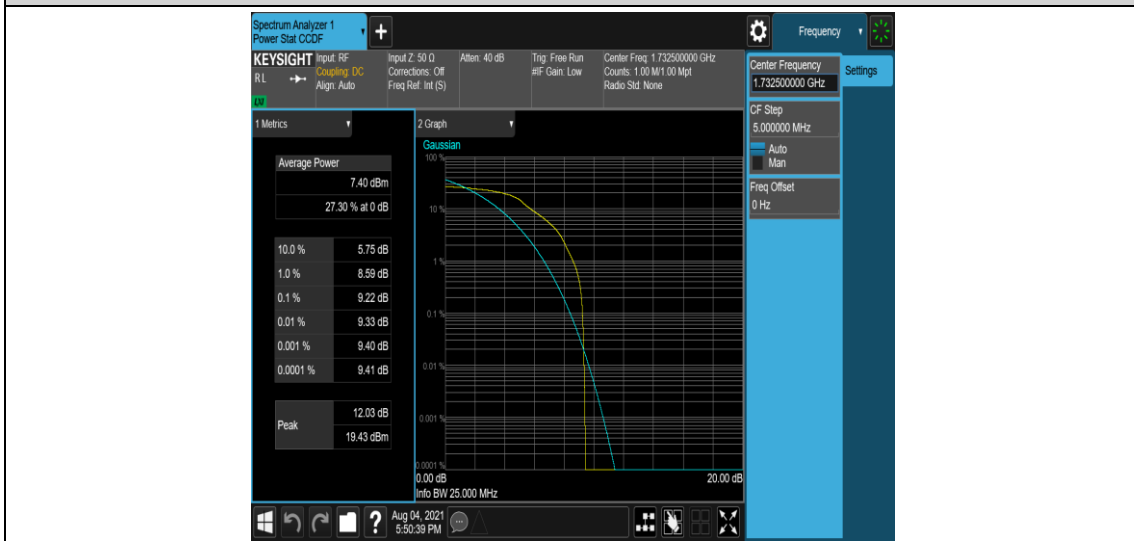

Band4	5MHz	20375	16QAM	6	0	9.51	<=13	PASS
Band4	10MHz	20000	QPSK	1	0	9.22	<=13	PASS
Band4	10MHz	20000	QPSK	6	0	8.63	<=13	PASS
Band4	10MHz	20175	QPSK	1	0	9.37	<=13	PASS
Band4	10MHz	20175	QPSK	6	0	9.99	<=13	PASS
Band4	10MHz	20350	QPSK	1	0	9.81	<=13	PASS
Band4	10MHz	20350	QPSK	6	0	9.06	<=13	PASS
Band4	10MHz	20000	16QAM	1	0	10.72	<=13	PASS
Band4	10MHz	20000	16QAM	6	0	9.83	<=13	PASS
Band4	10MHz	20175	16QAM	1	0	9.39	<=13	PASS
Band4	10MHz	20175	16QAM	6	0	9.06	<=13	PASS
Band4	10MHz	20350	16QAM	1	0	9.65	<=13	PASS
Band4	10MHz	20350	16QAM	6	0	10.35	<=13	PASS
Band4	15MHz	20025	QPSK	1	0	10.31	<=13	PASS
Band4	15MHz	20025	QPSK	6	0	7.74	<=13	PASS
Band4	15MHz	20175	QPSK	1	0	9.18	<=13	PASS
Band4	15MHz	20175	QPSK	6	0	10.10	<=13	PASS
Band4	15MHz	20325	QPSK	1	0	11.54	<=13	PASS
Band4	15MHz	20325	QPSK	6	0	10.45	<=13	PASS
Band4	15MHz	20025	16QAM	1	0	10.06	<=13	PASS
Band4	15MHz	20025	16QAM	6	0	11.15	<=13	PASS
Band4	15MHz	20175	16QAM	1	0	9.58	<=13	PASS
Band4	15MHz	20175	16QAM	6	0	9.23	<=13	PASS
Band4	15MHz	20325	16QAM	1	0	10.75	<=13	PASS
Band4	15MHz	20325	16QAM	6	0	9.23	<=13	PASS
Band4	20MHz	20050	QPSK	1	0	8.48	<=13	PASS
Band4	20MHz	20050	QPSK	6	0	8.09	<=13	PASS
Band4	20MHz	20175	QPSK	1	0	9.64	<=13	PASS
Band4	20MHz	20175	QPSK	6	0	9.64	<=13	PASS
Band4	20MHz	20300	QPSK	1	0	8.89	<=13	PASS
Band4	20MHz	20300	QPSK	6	0	8.47	<=13	PASS
Band4	20MHz	20050	16QAM	1	0	8.34	<=13	PASS
Band4	20MHz	20050	16QAM	6	0	11.83	<=13	PASS
Band4	20MHz	20175	16QAM	1	0	8.74	<=13	PASS
Band4	20MHz	20175	16QAM	6	0	10.65	<=13	PASS
Band4	20MHz	20300	16QAM	1	0	9.32	<=13	PASS
Band4	20MHz	20300	16QAM	6	0	11.33	<=13	PASS

Test Graphs

Band4-1.4MHz-QPSK-19957-1-0-Low-9.83-<=13-PASS

Band4-1.4MHz-QPSK-19957-6-0-Low-10.96-<=13-PASS

Band4-1.4MHz-QPSK-20175-1-0-Low-9.22-<=13-PASS

Band4-1.4MHz-QPSK-20175-6-0-Low-11.71-<=13-PASS

Band4-1.4MHz-QPSK-20393-1-0-High-11.70-<=13-PASS