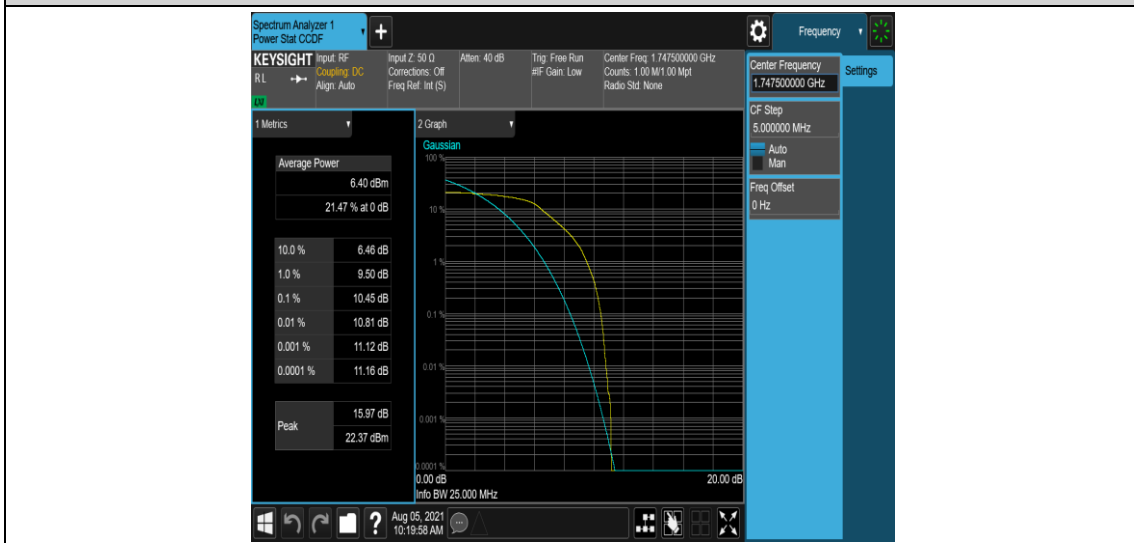

Band4-10MHz-16QAM-20175-6-0-Low-9.06-<=13-PASS

Band4-10MHz-16QAM-20350-1-0-High-9.65-<=13-PASS

Band4-10MHz-16QAM-20350-6-0-High-10.35-<=13-PASS

Band4-15MHz-QPSK-20025-1-0-Low-10.31-<=13-PASS

Band4-15MHz-QPSK-20025-6-0-Low-7.74-<=13-PASS

Band4-15MHz-QPSK-20175-1-0-Low-9.18-<=13-PASS

Band4-15MHz-QPSK-20175-6-0-Low-10.10-<=13-PASS

Band4-15MHz-QPSK-20325-1-0-High-11.54-<=13-PASS

Band4-15MHz-QPSK-20325-6-0-High-10.45-<=13-PASS

Band4-15MHz-16QAM-20025-1-0-Low-10.06-<=13-PASS