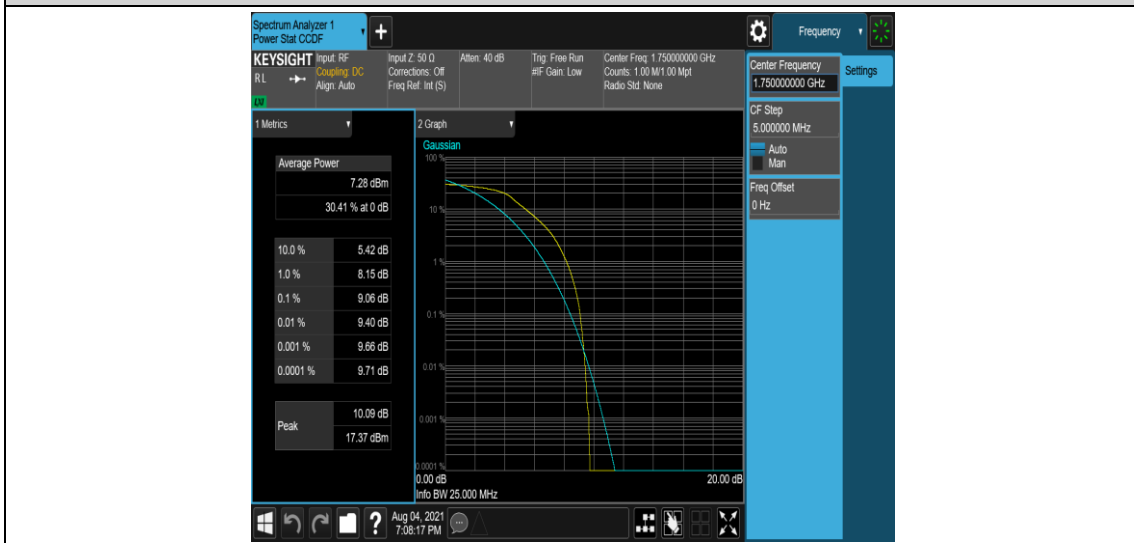

Band4-10MHz-QPSK-20350-6-0-High-9.06-<=13-PASS