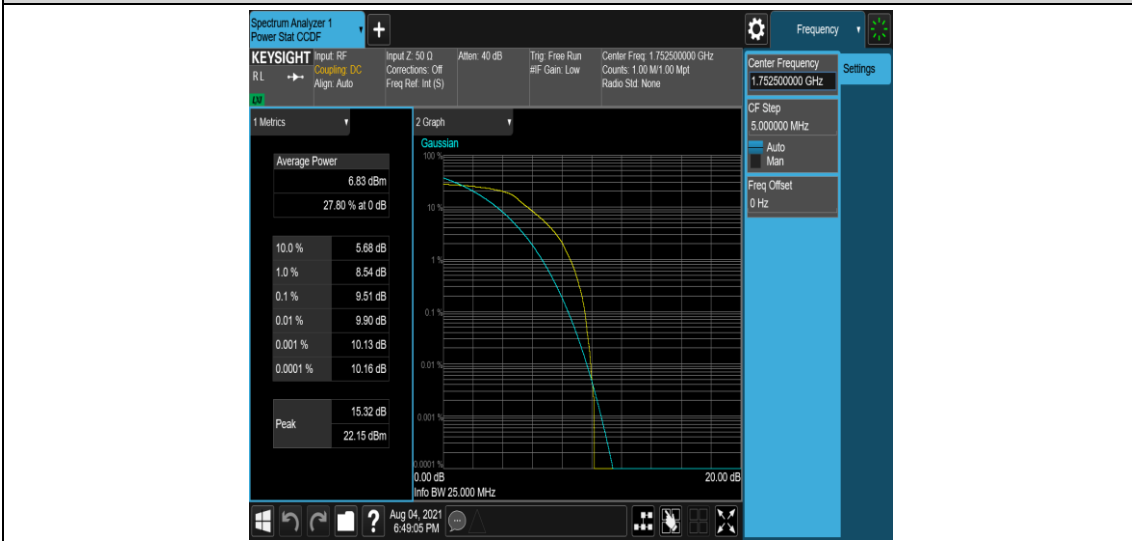

Band4-5MHz-16QAM-19975-1-0-Low-10.05-<=13-PASS

Band4-5MHz-16QAM-19975-6-0-Low-10.70-<=13-PASS

Band4-5MHz-16QAM-20175-1-0-Low-10.40-<=13-PASS

Band4-5MHz-16QAM-20175-6-0-Low-7.91-<=13-PASS

Band4-5MHz-16QAM-20375-1-0-High-9.69-<=13-PASS