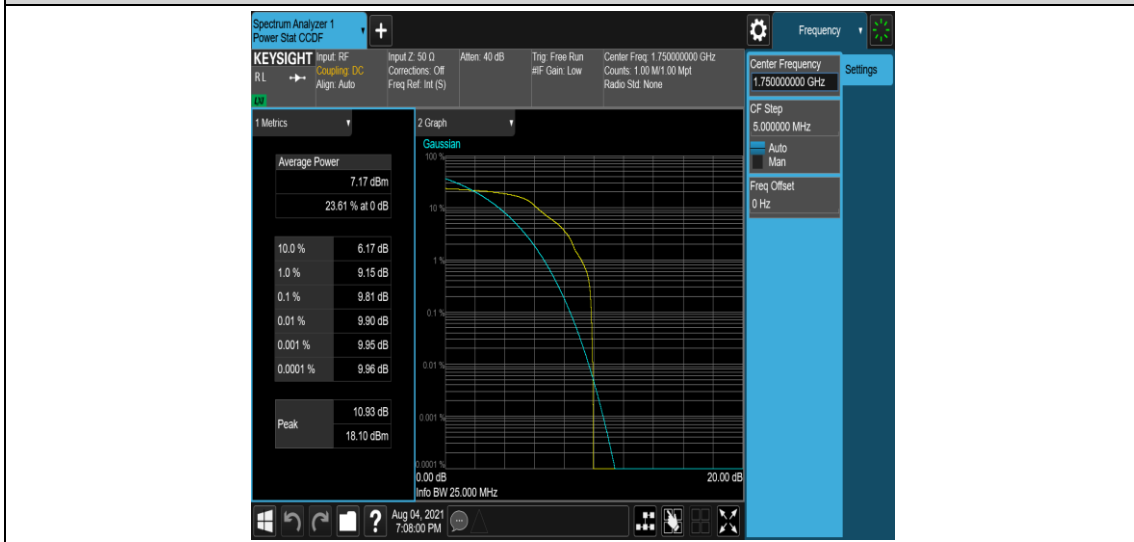

Band4-5MHz-16QAM-20375-6-0-High-9.51-<=13-PASS

Band4-10MHz-QPSK-20000-1-0-Low-9.22-<=13-PASS

Band4-10MHz-QPSK-20000-6-0-Low-8.63-<=13-PASS

Band4-10MHz-QPSK-20175-1-0-Low-9.37-<=13-PASS

Band4-10MHz-QPSK-20175-6-0-Low-9.99-<=13-PASS

Band4-10MHz-QPSK-20350-1-0-High-9.81-<=13-PASS

Band4-10MHz-QPSK-20350-6-0-High-9.06-<=13-PASS

Band4-10MHz-16QAM-20000-1-0-Low-10.72-<=13-PASS

Band4-10MHz-16QAM-20000-6-0-Low-9.83-<=13-PASS

Band4-10MHz-16QAM-20175-1-0-Low-9.39-<=13-PASS