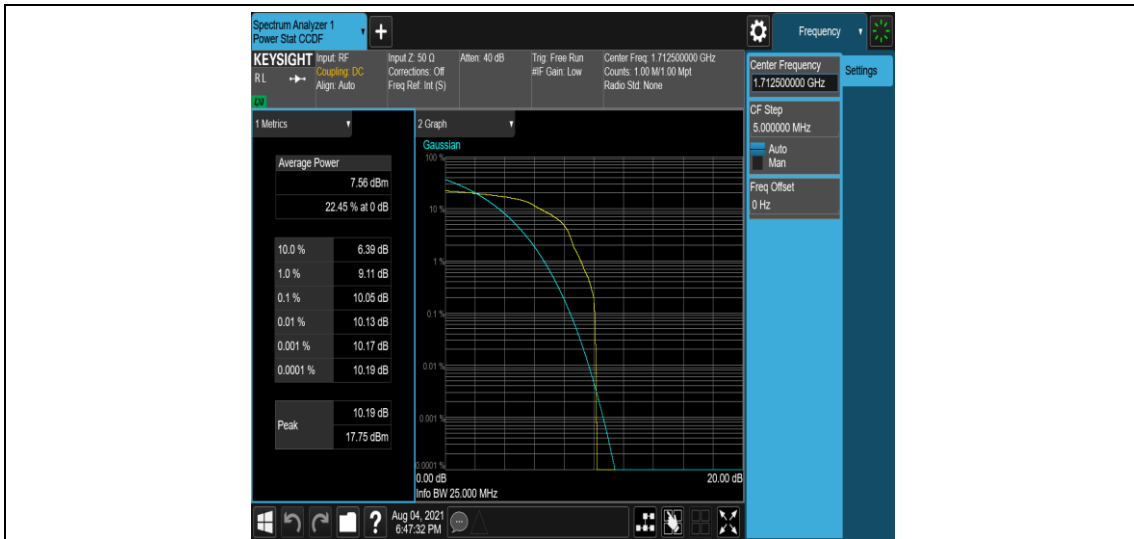

Band4-5MHz-QPSK-19975-6-0-Low-10.05-<=13-PASS

Band4-5MHz-QPSK-20175-1-0-Low-10.03-<=13-PASS

Band4-5MHz-QPSK-20175-6-0-Low-10.58-<=13-PASS

Band4-5MHz-QPSK-20375-1-0-High-8.36-<=13-PASS

Band4-5MHz-QPSK-20375-6-0-High-9.02-<=13-PASS