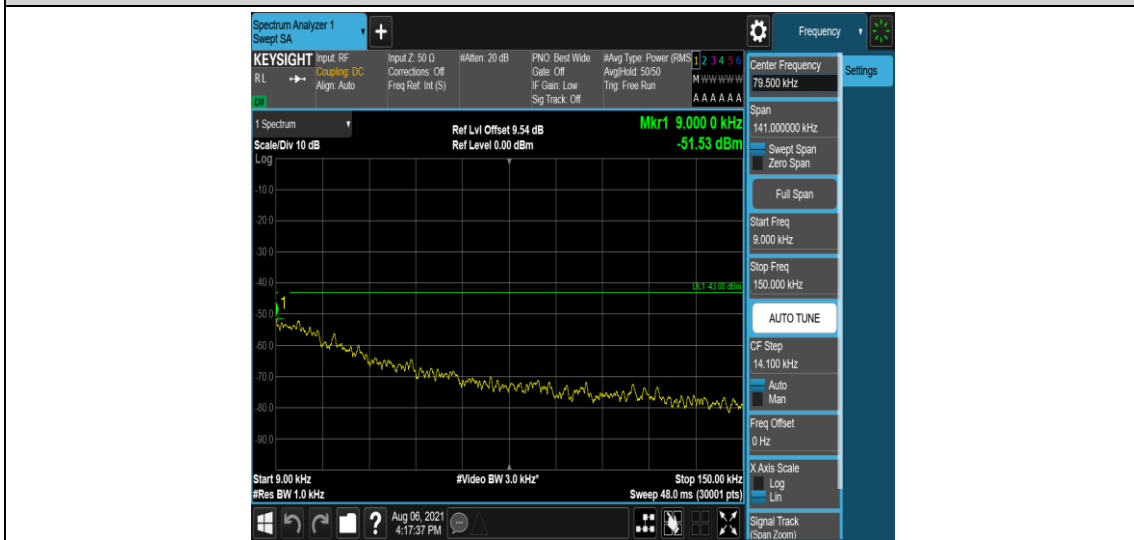

Band2-15MHz-16QAM-18900-6-0-Low-12000-26500--51.07-PASS

Band2-15MHz-16QAM-19125-1-0-Low-0.009-0.15--51.53-PASS