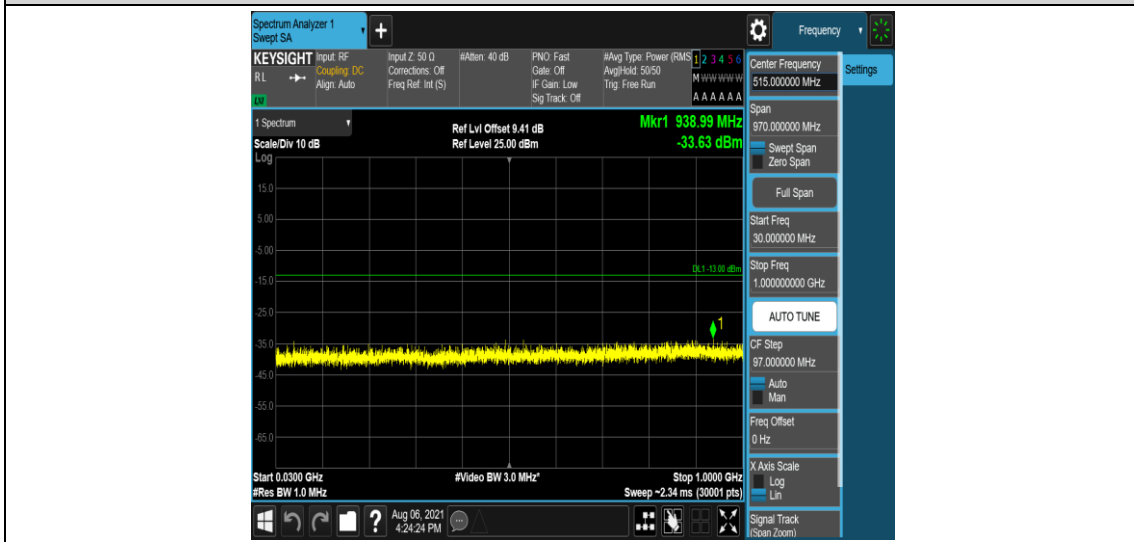

Band2-20MHz-QPSK-18700-1-0-Low-0.15-30--50.86-PASS

Band2-20MHz-QPSK-18700-1-0-Low-30-1000--33.63-PASS