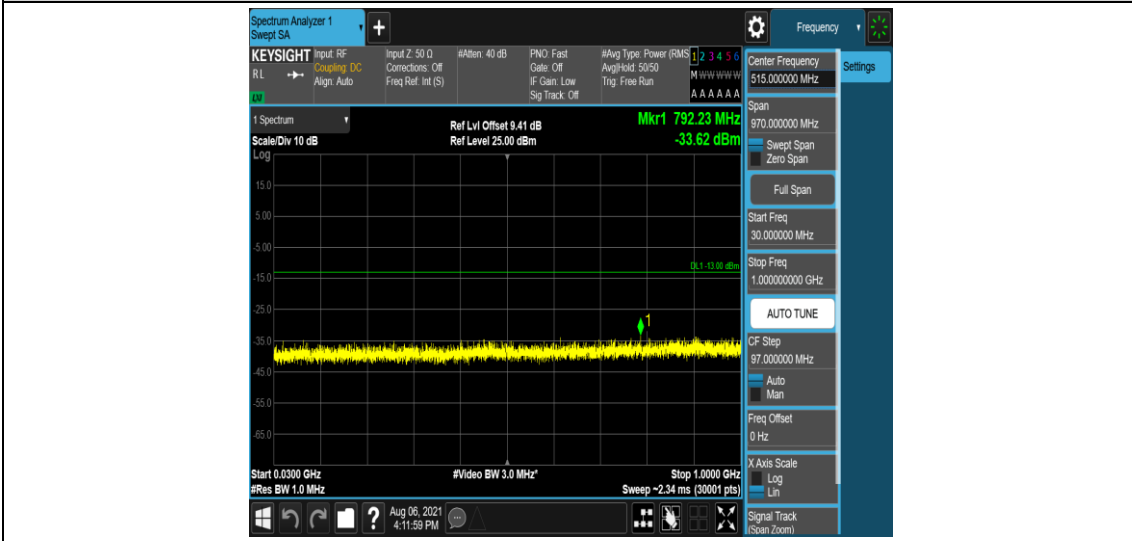

Band2-15MHz-16QAM-18900-1-5-Low-0.15-30--50.01-PASS

Band2-15MHz-16QAM-18900-1-5-Low-30-1000--33.62-PASS