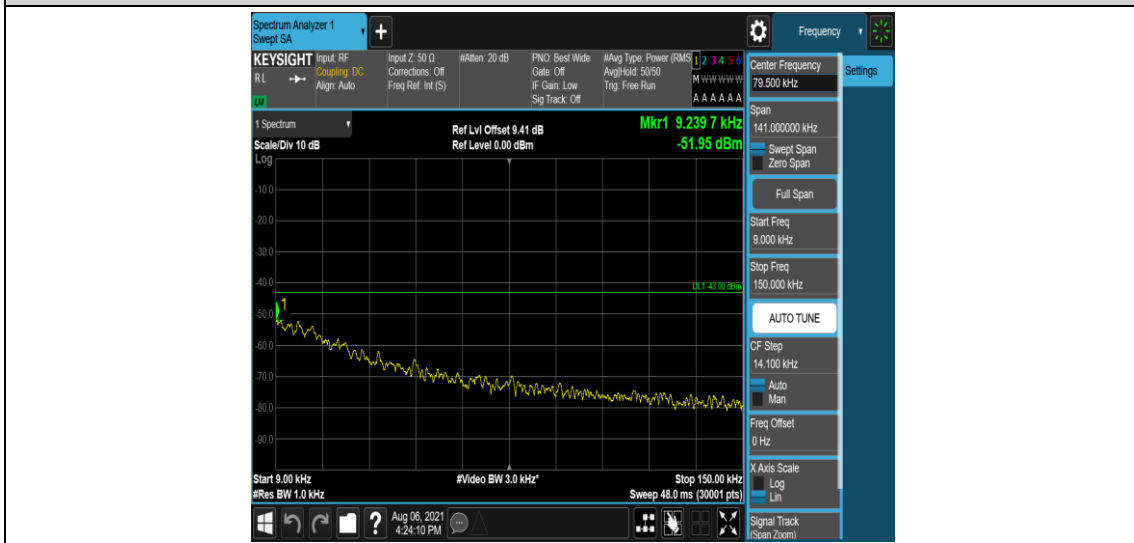

Band2-15MHz-16QAM-19125-6-0-Low-12000-26500--51.26-PASS

Band2-20MHz-QPSK-18700-1-0-Low-0.009-0.15--51.95-PASS