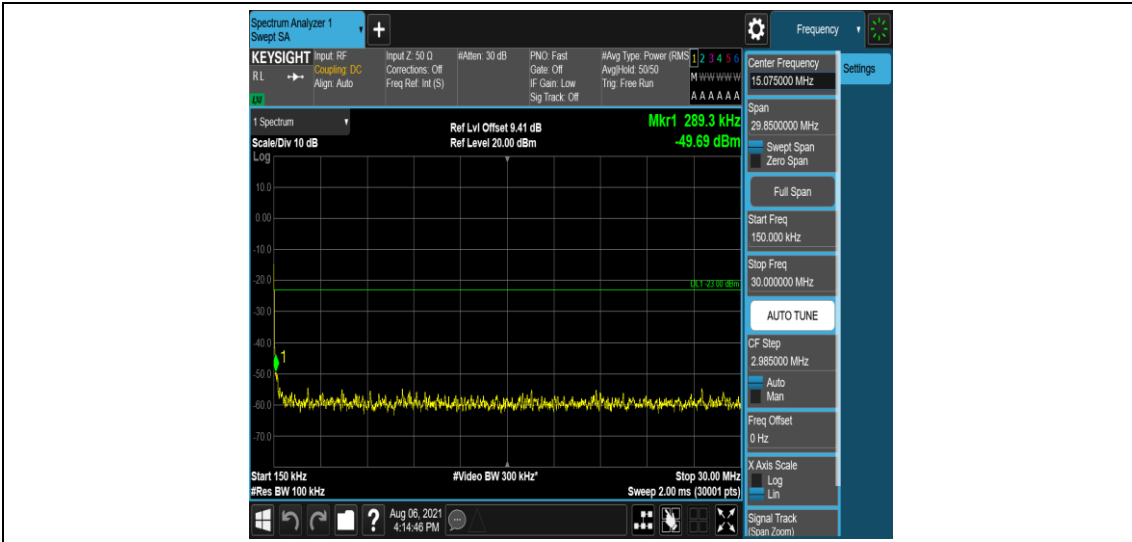

Band2-15MHz-16QAM-18900-1-5-Low-1000-5000--35.37-PASS

Band2-15MHz-16QAM-18900-1-5-Low-5000-12000--56.73-PASS

Band2-15MHz-16QAM-18900-1-5-Low-12000-26500--51.16-PASS

Band2-15MHz-16QAM-18900-6-0-Low-0.009-0.15--51.34-PASS