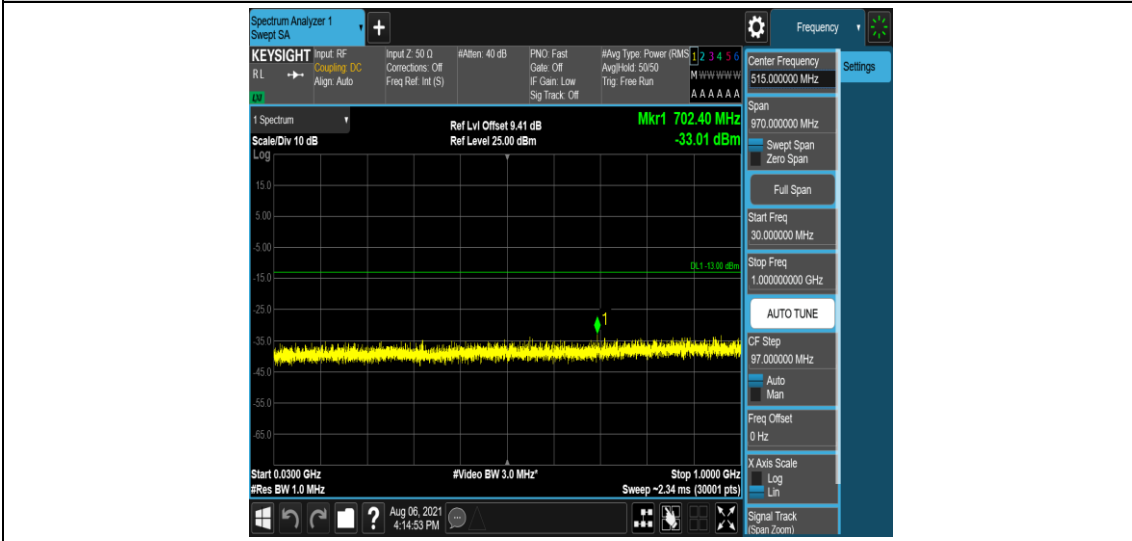

Band2-15MHz-16QAM-18900-6-0-Low-0.15-30--49.69-PASS

Band2-15MHz-16QAM-18900-6-0-Low-30-1000--33.01-PASS