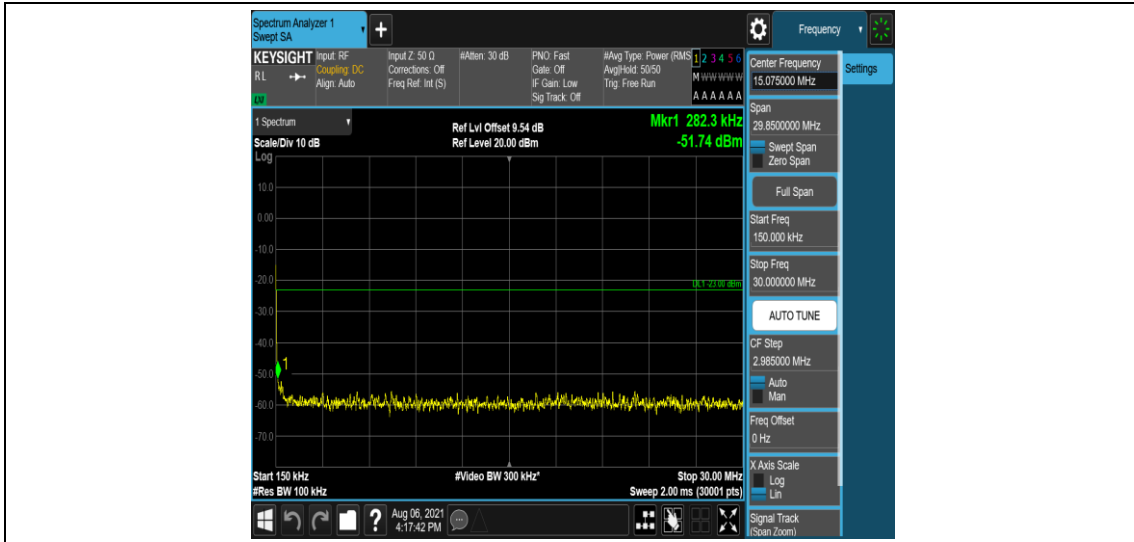

Band2-15MHz-16QAM-19125-1-0-Low-0.009-0.15--51.53-PASS

Band2-15MHz-16QAM-19125-1-0-Low-0.15-30--51.74-PASS