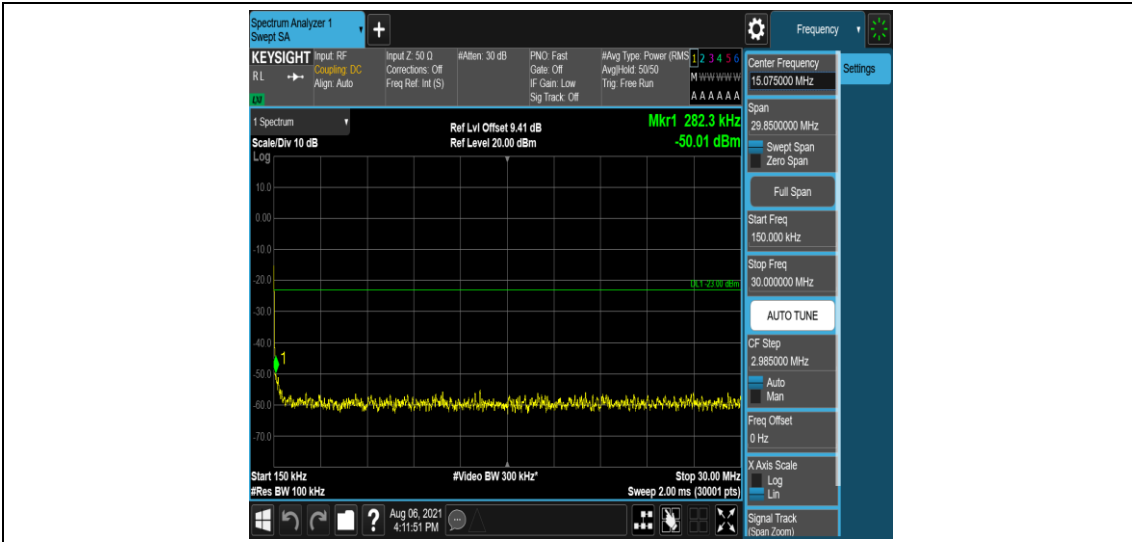

Band2-15MHz-16QAM-18900-1-5-Low-0.009-0.15--51.83-PASS

Band2-15MHz-16QAM-18900-1-5-Low-0.15-30--50.01-PASS