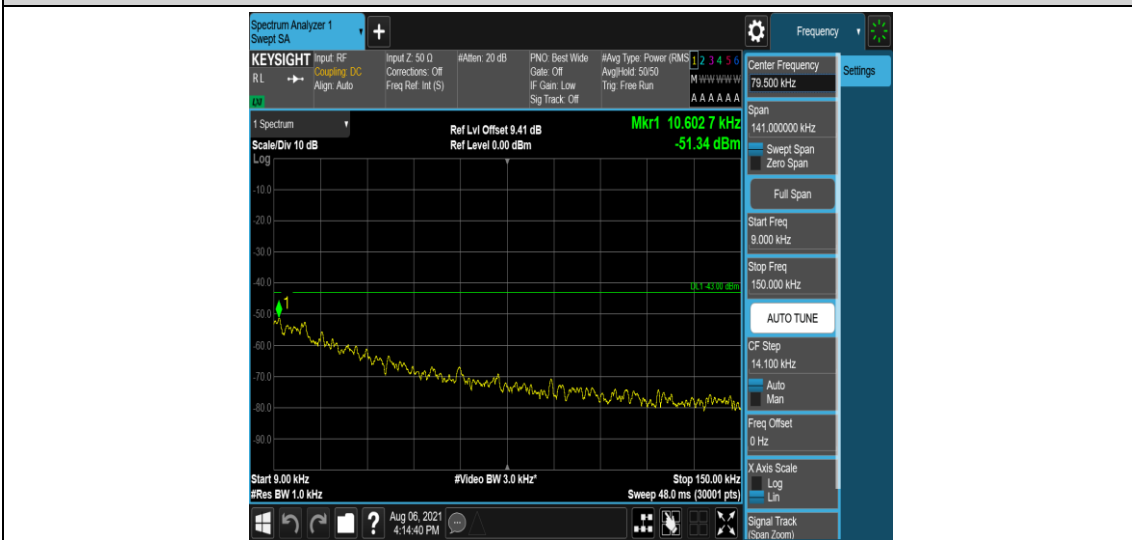

Band2-15MHz-16QAM-18675-6-0-Low-12000-26500--51.36-PASS

Band2-15MHz-16QAM-18900-1-5-Low-0.009-0.15--51.83-PASS

Band2-15MHz-16QAM-18900-1-5-Low-0.15-30--50.01-PASS

Band2-15MHz-16QAM-18900-1-5-Low-30-1000--33.62-PASS

Band2-15MHz-16QAM-18900-1-5-Low-1000-5000--35.37-PASS

Band2-15MHz-16QAM-18900-1-5-Low-5000-12000--56.73-PASS

Band2-15MHz-16QAM-18900-1-5-Low-12000-26500--51.16-PASS

Band2-15MHz-16QAM-18900-6-0-Low-0.009-0.15--51.34-PASS