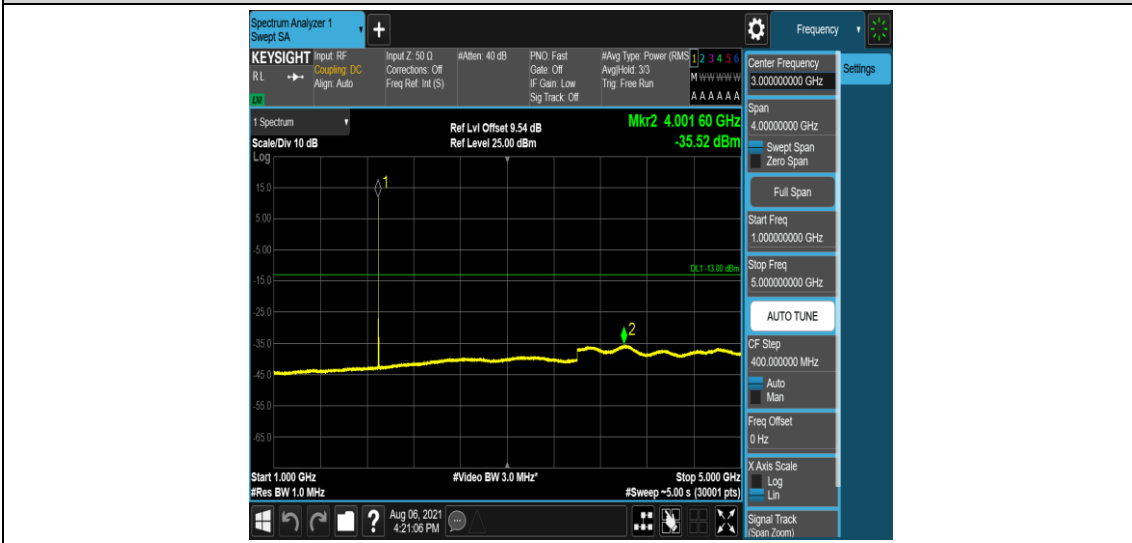

Band2-15MHz-16QAM-19125-6-0-Low-30-1000--33.29-PASS

Band2-15MHz-16QAM-19125-6-0-Low-1000-5000--35.52-PASS