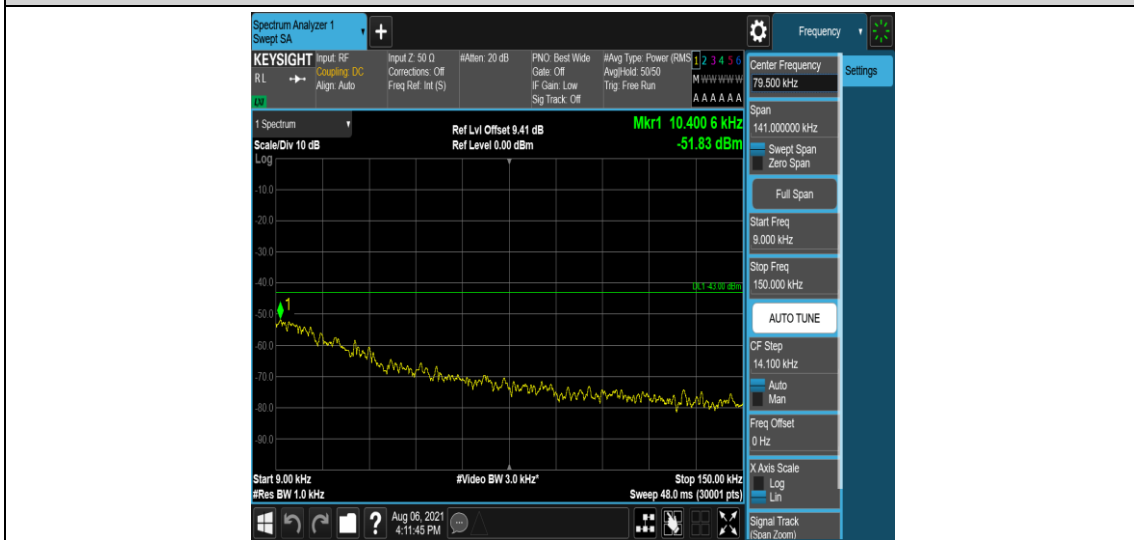

Band2-15MHz-16QAM-18675-6-0-Low-0.15-30--49.54-PASS

Band2-15MHz-16QAM-18675-6-0-Low-30-1000--33.24-PASS

Band2-15MHz-16QAM-18675-6-0-Low-1000-5000--35.65-PASS

Band2-15MHz-16QAM-18675-6-0-Low-5000-12000--56.92-PASS

Band2-15MHz-16QAM-18675-6-0-Low-12000-26500--51.36-PASS

Band2-15MHz-16QAM-18900-1-5-Low-0.009-0.15--51.83-PASS

Band2-15MHz-16QAM-18900-1-5-Low-0.15-30--50.01-PASS

Band2-15MHz-16QAM-18900-1-5-Low-30-1000--33.62-PASS