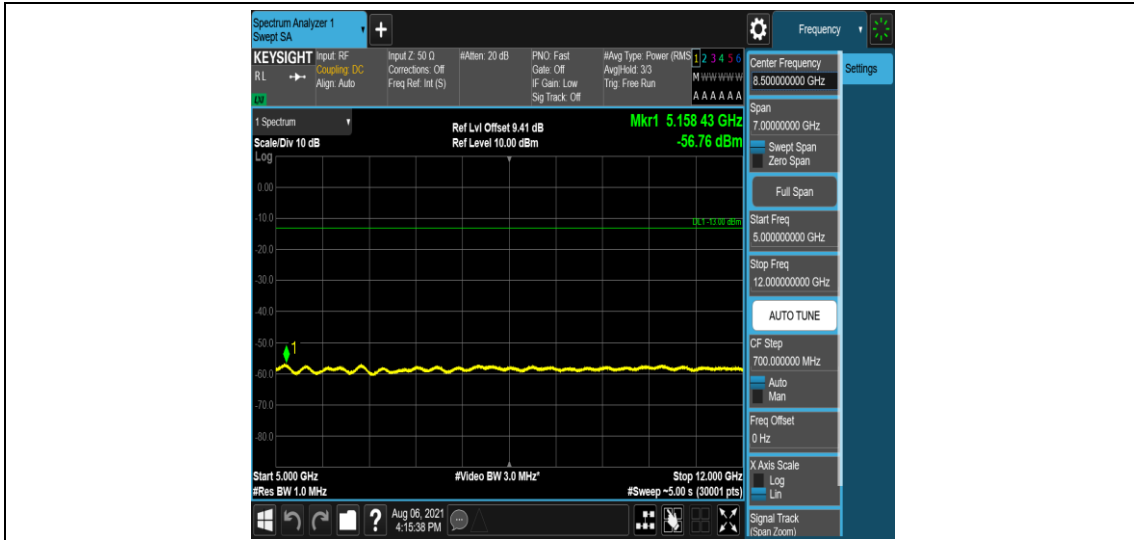

Band2-15MHz-16QAM-18900-6-0-Low-1000-5000--35.48-PASS

Band2-15MHz-16QAM-18900-6-0-Low-5000-12000--56.76-PASS