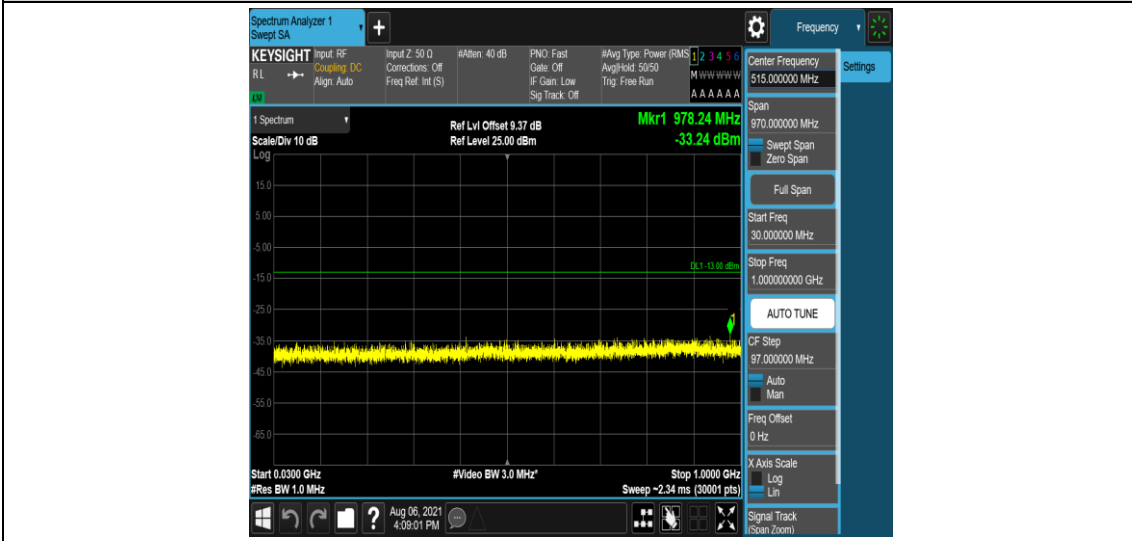

Band2-15MHz-16QAM-18675-6-0-Low-0.15-30--49.54-PASS

Band2-15MHz-16QAM-18675-6-0-Low-30-1000--33.24-PASS

Band2-15MHz-16QAM-18675-6-0-Low-1000-5000--35.65-PASS

Band2-15MHz-16QAM-18675-6-0-Low-5000-12000--56.92-PASS