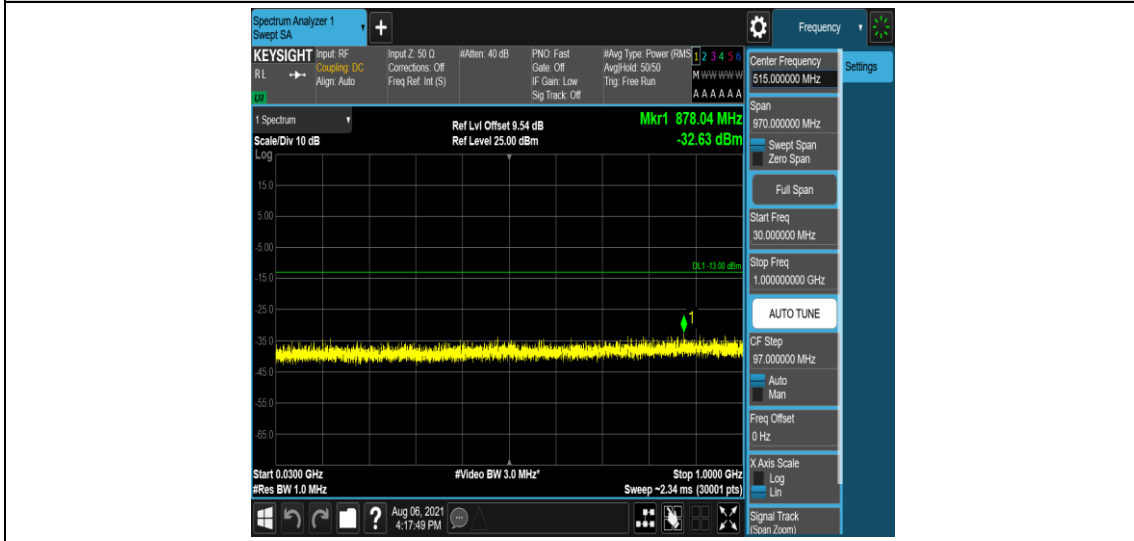

Band2-15MHz-16QAM-19125-1-0-Low-0.15-30--51.74-PASS

Band2-15MHz-16QAM-19125-1-0-Low-30-1000--32.63-PASS