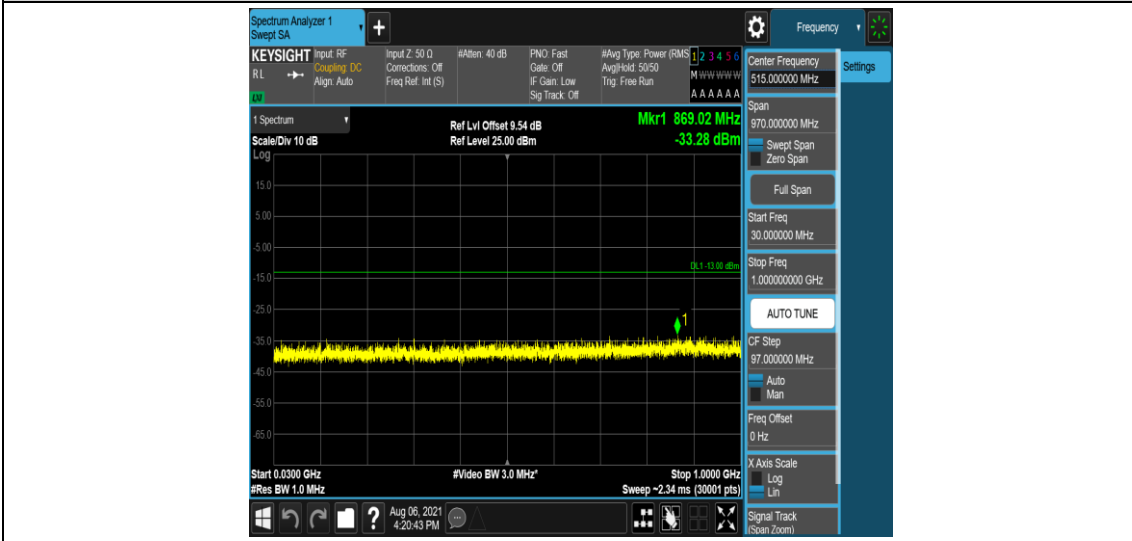

Band2-15MHz-16QAM-19125-6-0-Low-0.15-30--50.17-PASS

Band2-15MHz-16QAM-19125-6-0-Low-30-1000--33.29-PASS