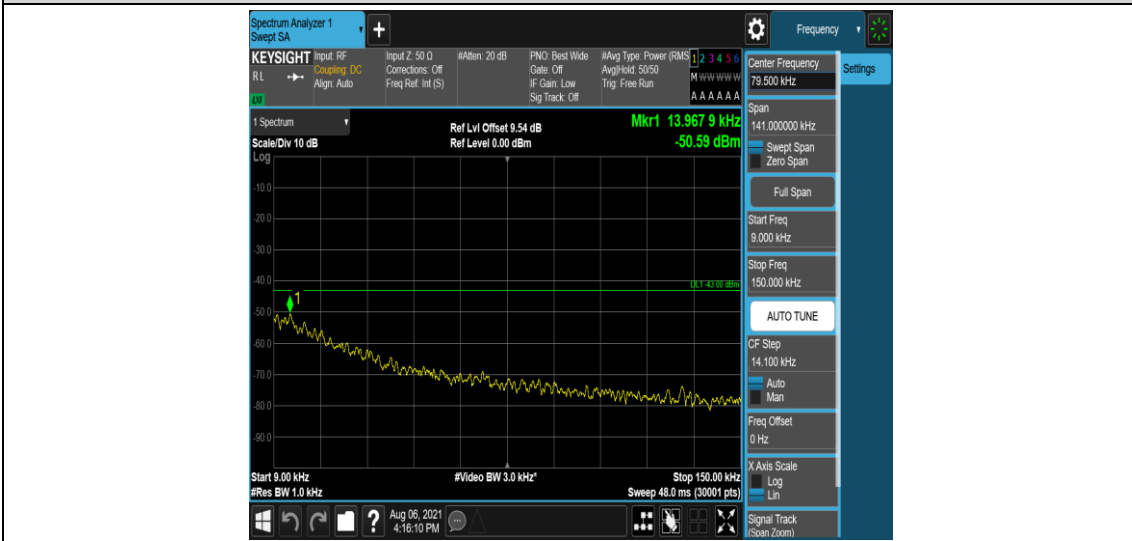

Band2-15MHz-QPSK-18900-6-0-Low-12000-26500--51.2-PASS

Band2-15MHz-QPSK-19125-1-0-Low-0.009-0.15--50.59-PASS