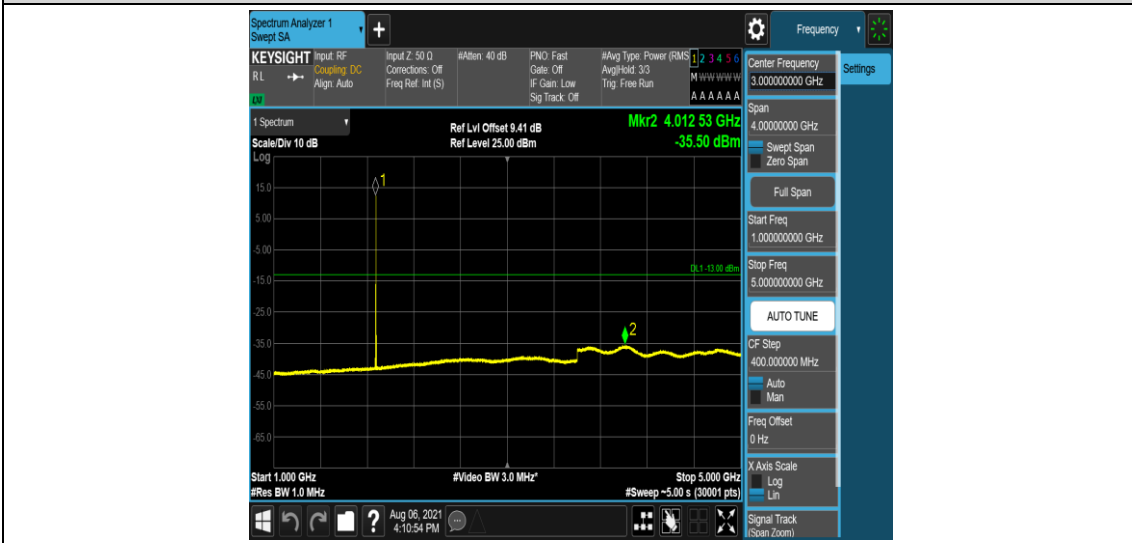

Band2-15MHz-QPSK-18675-6-0-Low-12000-26500--51.35-PASS

Band2-15MHz-QPSK-18900-1-5-Low-0.009-0.15--51.96-PASS

Band2-15MHz-QPSK-18900-1-5-Low-0.15-30--50.83-PASS

Band2-15MHz-QPSK-18900-1-5-Low-30-1000--33.06-PASS

Band2-15MHz-QPSK-18900-1-5-Low-1000-5000--35.5-PASS

Band2-15MHz-QPSK-18900-1-5-Low-5000-12000--56.89-PASS

Band2-15MHz-QPSK-18900-1-5-Low-12000-26500--51.33-PASS

Band2-15MHz-QPSK-18900-6-0-Low-0.009-0.15--51.69-PASS