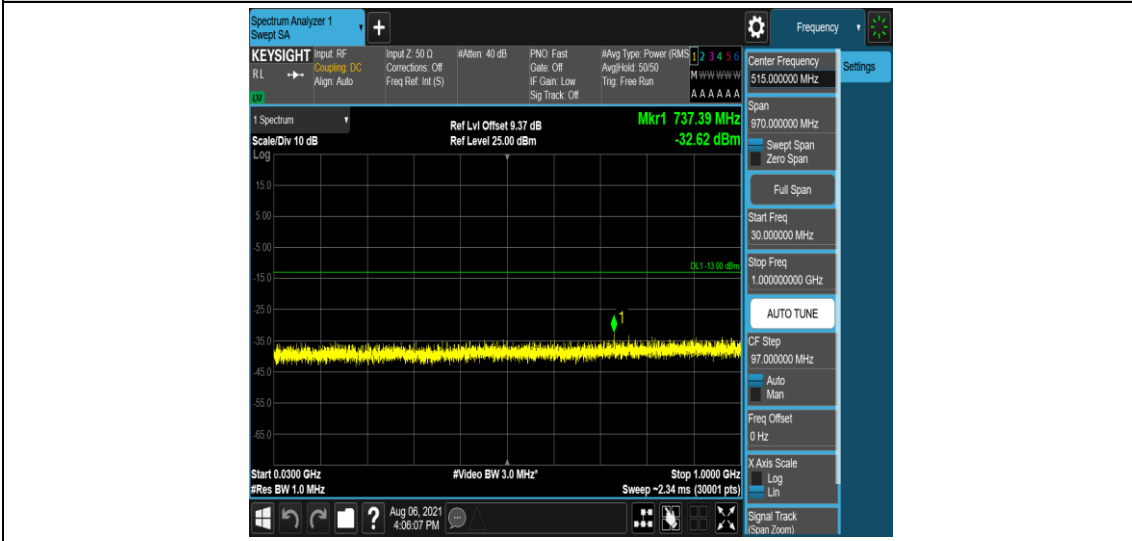

Band2-15MHz-16QAM-18675-1-0-Low-0.15-30--52.31-PASS

Band2-15MHz-16QAM-18675-1-0-Low-30-1000--32.62-PASS