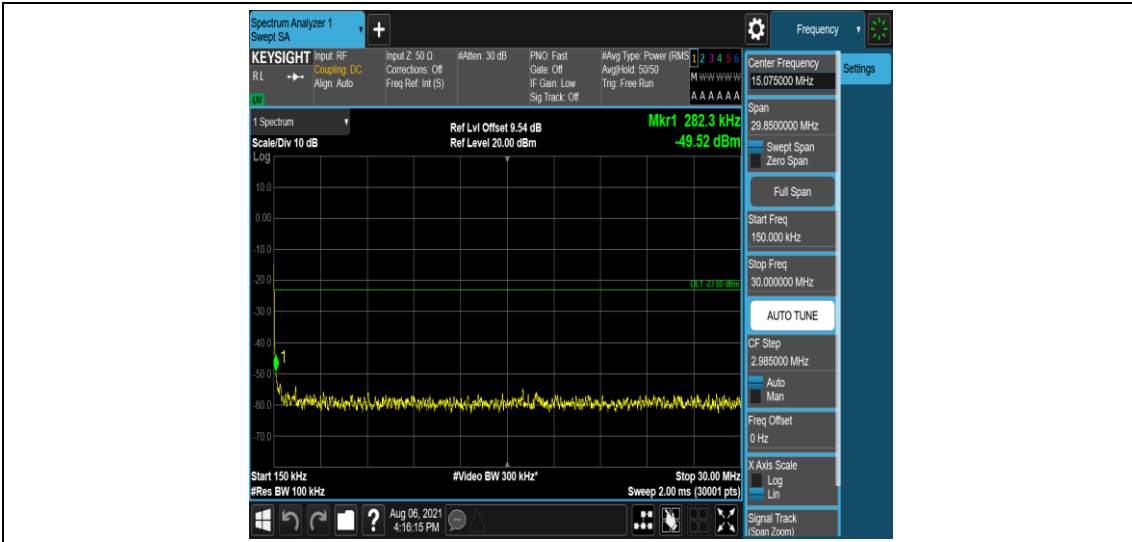

Band2-15MHz-QPSK-19125-1-0-Low-0.009-0.15--50.59-PASS

Band2-15MHz-QPSK-19125-1-0-Low-0.15-30--49.52-PASS