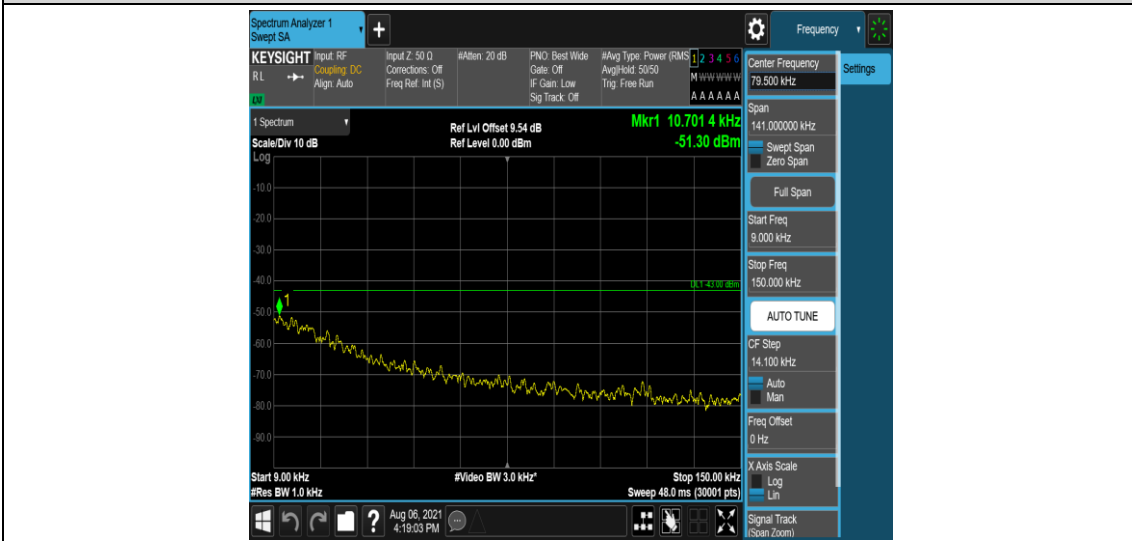

Band2-15MHz-QPSK-19125-1-0-Low-12000-26500--51.15-PASS

Band2-15MHz-QPSK-19125-6-0-Low-0.009-0.15--51.3-PASS