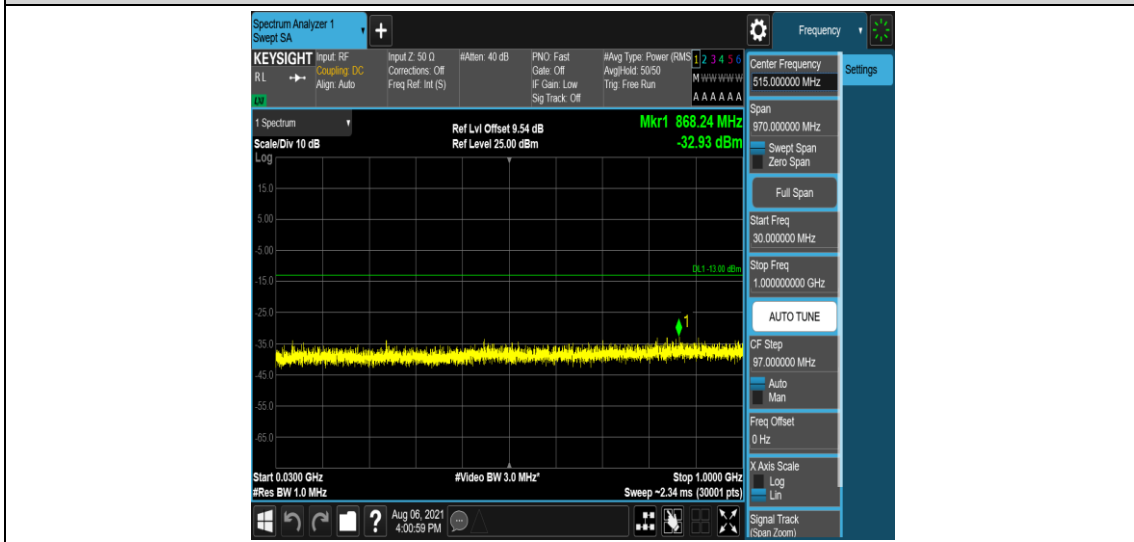

Band2-10MHz-16QAM-19150-6-0-Low-0.15-30--50.69-PASS

Band2-10MHz-16QAM-19150-6-0-Low-30-1000--32.93-PASS