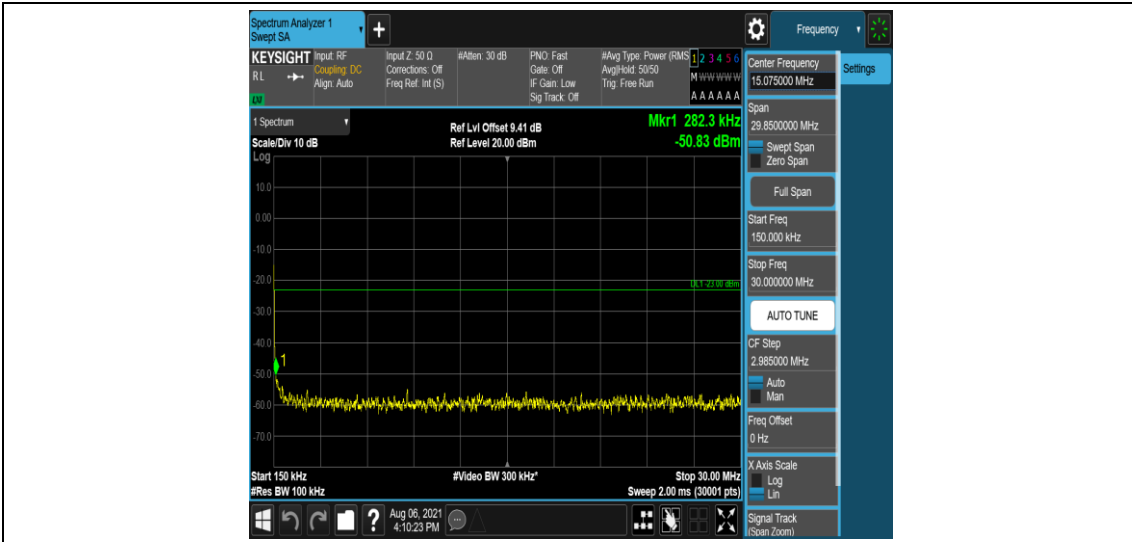

Band2-15MHz-QPSK-18900-1-5-Low-0.009-0.15--51.96-PASS

Band2-15MHz-QPSK-18900-1-5-Low-0.15-30--50.83-PASS