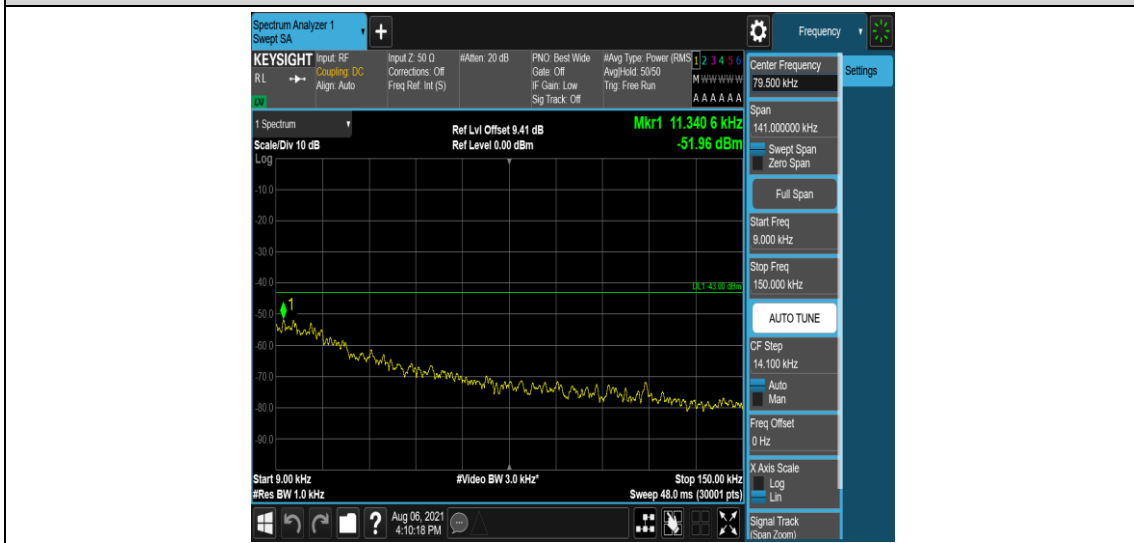

Band2-15MHz-QPSK-18675-6-0-Low-0.15-30--52.24-PASS

Band2-15MHz-QPSK-18675-6-0-Low-30-1000--33.58-PASS

Band2-15MHz-QPSK-18675-6-0-Low-1000-5000--35.61-PASS

Band2-15MHz-QPSK-18675-6-0-Low-5000-12000--56.86-PASS

Band2-15MHz-QPSK-18675-6-0-Low-12000-26500--51.35-PASS

Band2-15MHz-QPSK-18900-1-5-Low-0.009-0.15--51.96-PASS

Band2-15MHz-QPSK-18900-1-5-Low-0.15-30--50.83-PASS

Band2-15MHz-QPSK-18900-1-5-Low-30-1000--33.06-PASS