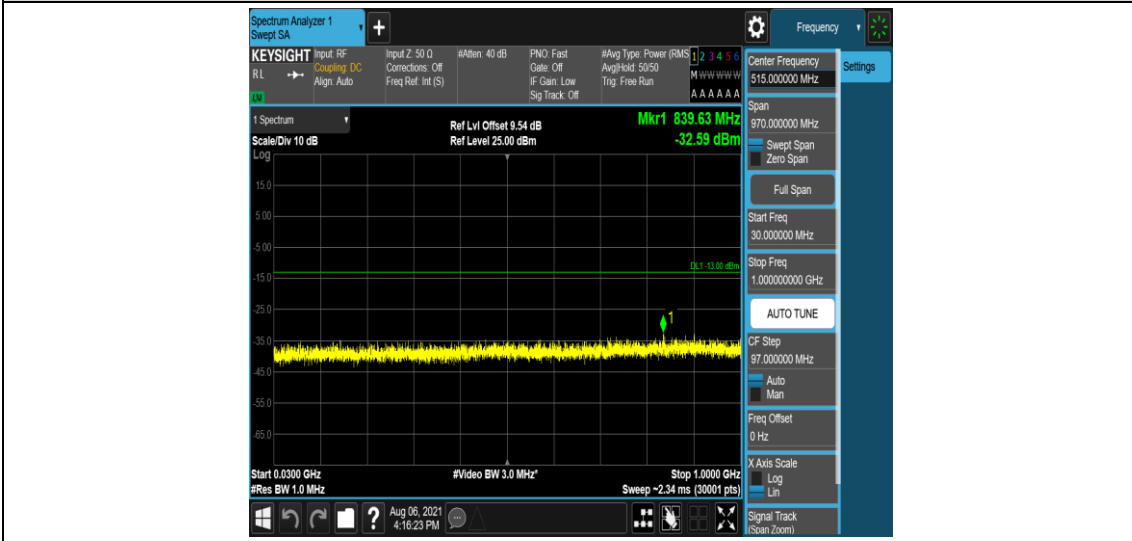

Band2-15MHz-QPSK-19125-1-0-Low-0.15-30--49.52-PASS

Band2-15MHz-QPSK-19125-1-0-Low-30-1000--32.59-PASS