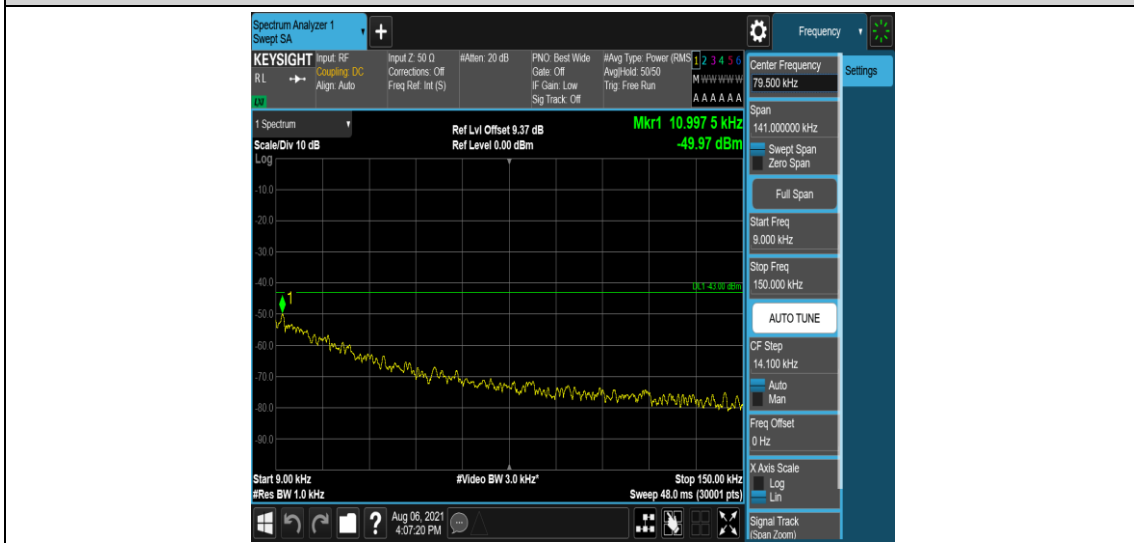

Band2-10MHz-16QAM-19150-6-0-Low-12000-26500--51.24-PASS

Band2-15MHz-QPSK-18675-1-0-Low-0.009-0.15--51.83-PASS

Band2-15MHz-QPSK-18675-1-0-Low-0.15-30--50.69-PASS

Band2-15MHz-QPSK-18675-1-0-Low-30-1000--33.22-PASS

Band2-15MHz-QPSK-18675-1-0-Low-1000-5000--35.58-PASS

Band2-15MHz-QPSK-18675-1-0-Low-5000-12000--56.83-PASS

Band2-15MHz-QPSK-18675-1-0-Low-12000-26500--51.24-PASS

Band2-15MHz-QPSK-18675-6-0-Low-0.009-0.15--49.97-PASS