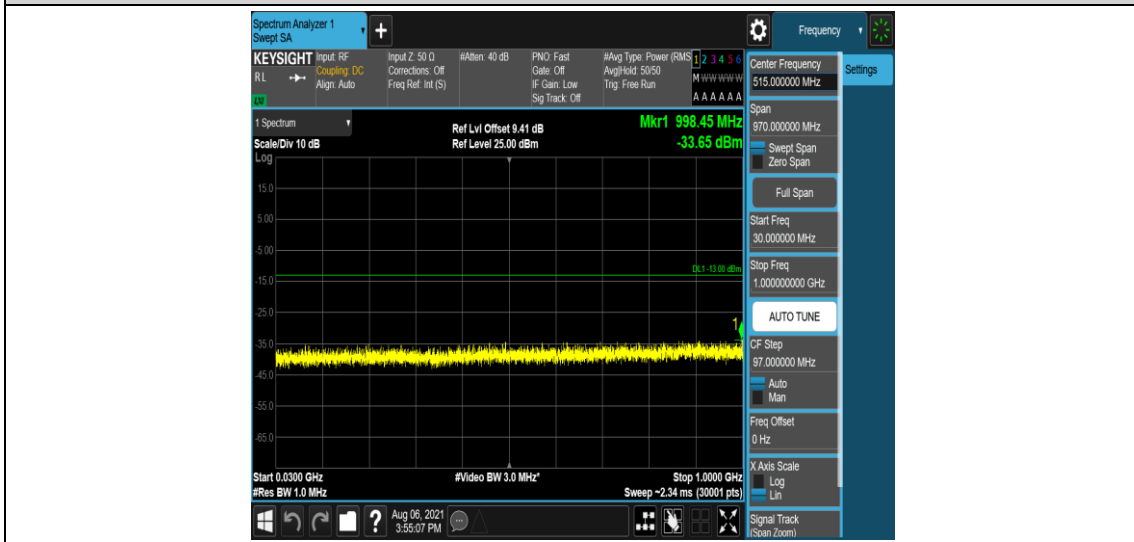

Band2-10MHz-16QAM-18900-6-0-Low-0.15-30--49.44-PASS

Band2-10MHz-16QAM-18900-6-0-Low-30-1000--33.65-PASS

Band2-10MHz-16QAM-18900-6-0-Low-1000-5000--35.5-PASS

Band2-10MHz-16QAM-18900-6-0-Low-5000-12000--56.85-PASS