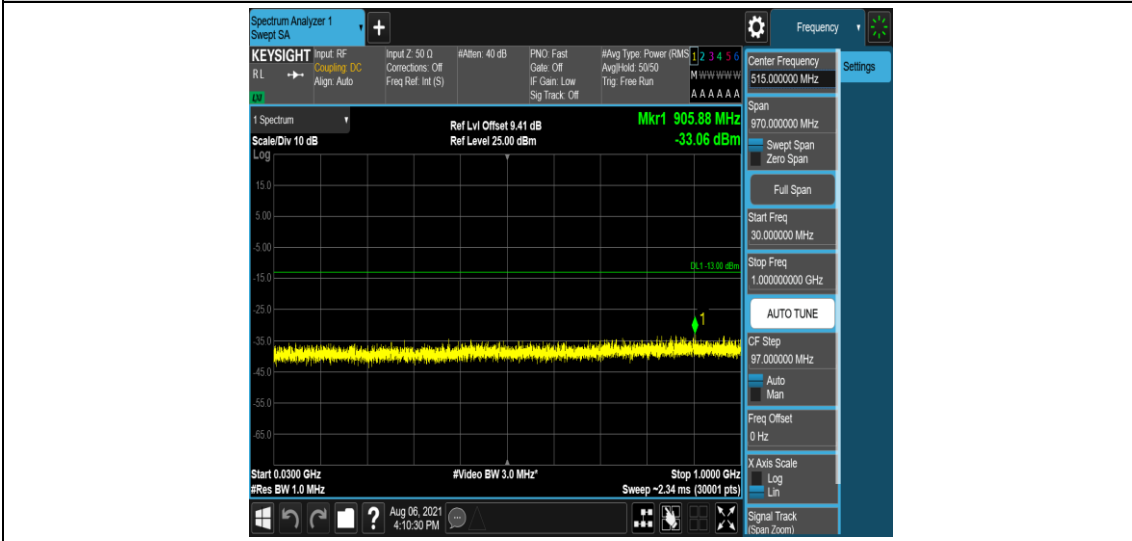

Band2-15MHz-QPSK-18900-1-5-Low-0.15-30--50.83-PASS

Band2-15MHz-QPSK-18900-1-5-Low-30-1000--33.06-PASS