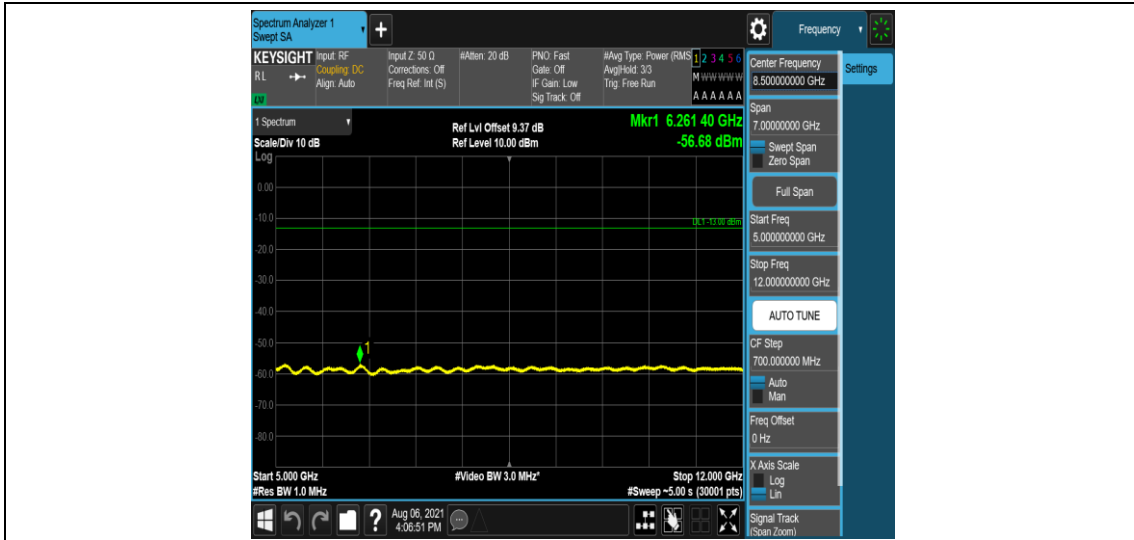

Band2-15MHz-16QAM-18675-1-0-Low-1000-5000--35.7-PASS

Band2-15MHz-16QAM-18675-1-0-Low-5000-12000--56.68-PASS