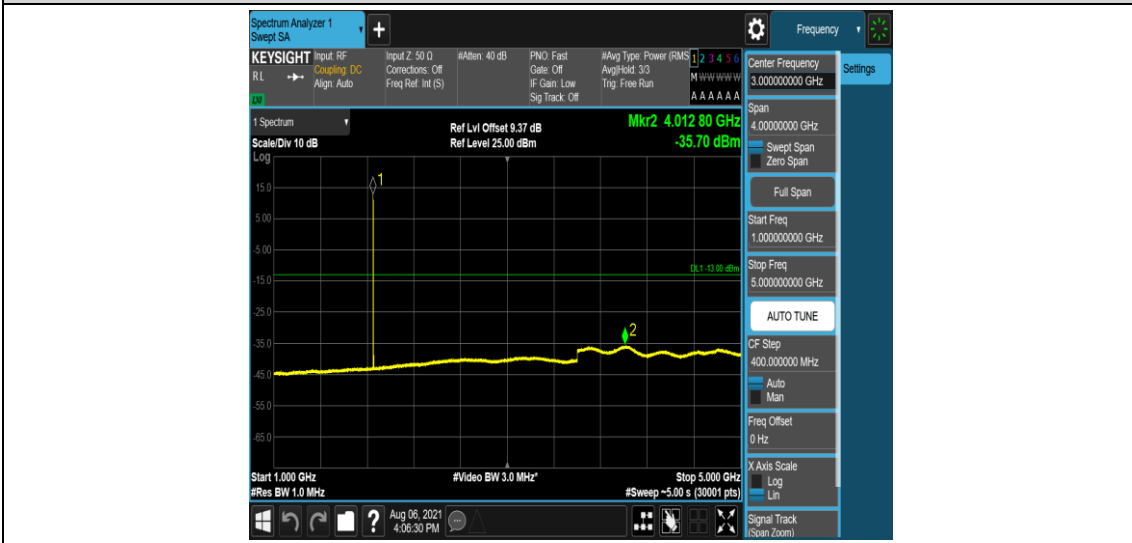

Band2-15MHz-QPSK-19125-6-0-Low-12000-26500--51.15-PASS

Band2-15MHz-16QAM-18675-1-0-Low-0.009-0.15--52.15-PASS

Band2-15MHz-16QAM-18675-1-0-Low-0.15-30--52.31-PASS

Band2-15MHz-16QAM-18675-1-0-Low-30-1000--32.62-PASS

Band2-15MHz-16QAM-18675-1-0-Low-1000-5000--35.7-PASS

Band2-15MHz-16QAM-18675-1-0-Low-5000-12000--56.68-PASS

Band2-15MHz-16QAM-18675-1-0-Low-12000-26500--51.25-PASS

Band2-15MHz-16QAM-18675-6-0-Low-0.009-0.15--50.73-PASS