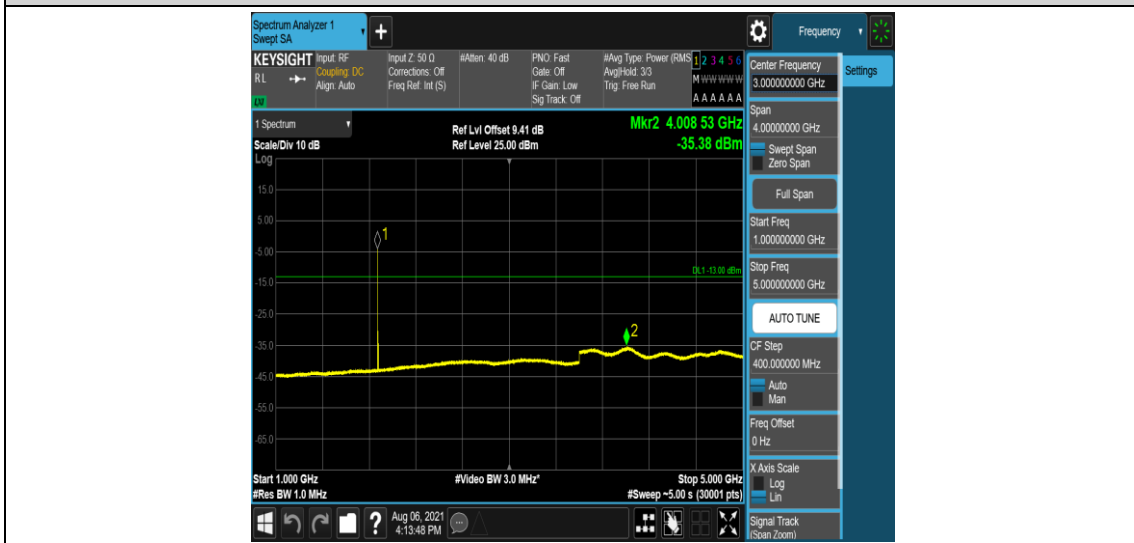

Band2-15MHz-QPSK-18900-6-0-Low-30-1000--33.37-PASS

Band2-15MHz-QPSK-18900-6-0-Low-1000-5000--35.38-PASS