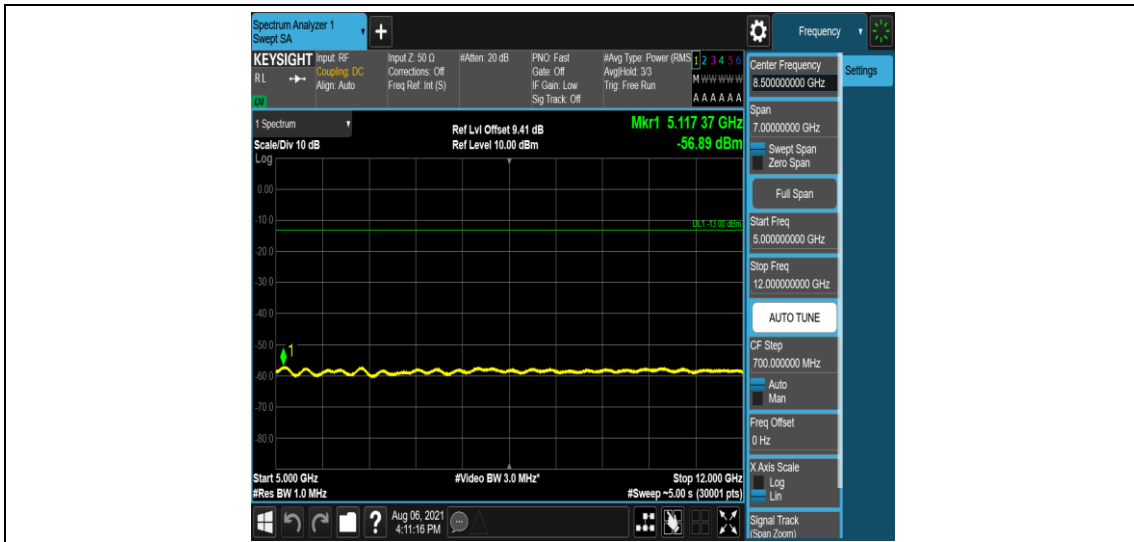

Band2-15MHz-QPSK-18675-6-0-Low-12000-26500--51.35-PASS

Band2-15MHz-QPSK-18900-1-5-Low-0.009-0.15--51.96-PASS

Band2-15MHz-QPSK-18900-1-5-Low-0.15-30--50.83-PASS

Band2-15MHz-QPSK-18900-1-5-Low-30-1000--33.06-PASS

Band2-15MHz-QPSK-18900-1-5-Low-1000-5000--35.5-PASS

Band2-15MHz-QPSK-18900-1-5-Low-5000-12000--56.89-PASS

Band2-15MHz-QPSK-18900-1-5-Low-12000-26500--51.33-PASS

Band2-15MHz-QPSK-18900-6-0-Low-0.009-0.15--51.69-PASS