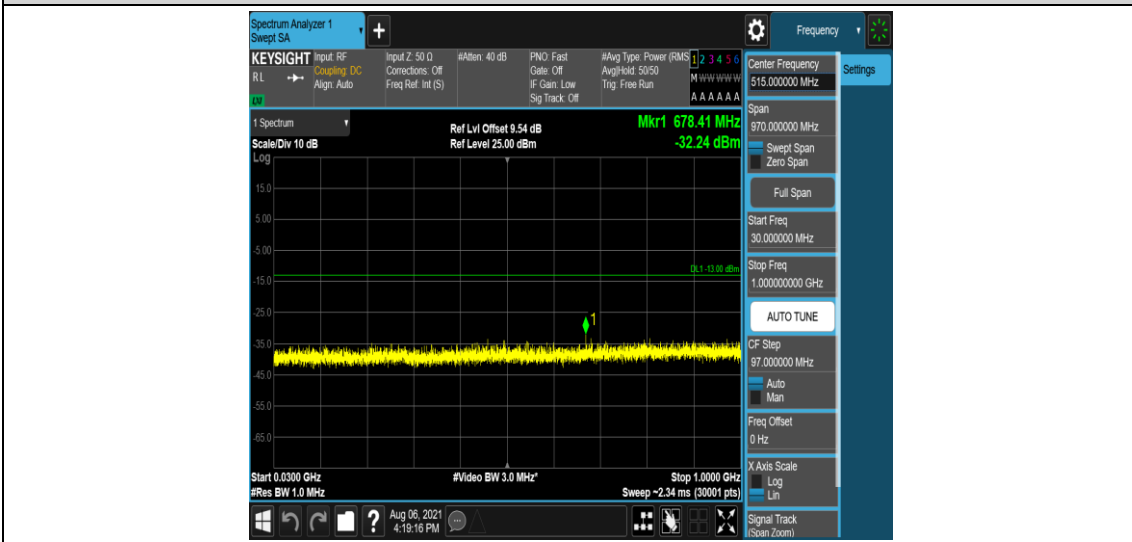

Band2-15MHz-QPSK-19125-6-0-Low-0.15-30--51.38-PASS

Band2-15MHz-QPSK-19125-6-0-Low-30-1000--32.24-PASS