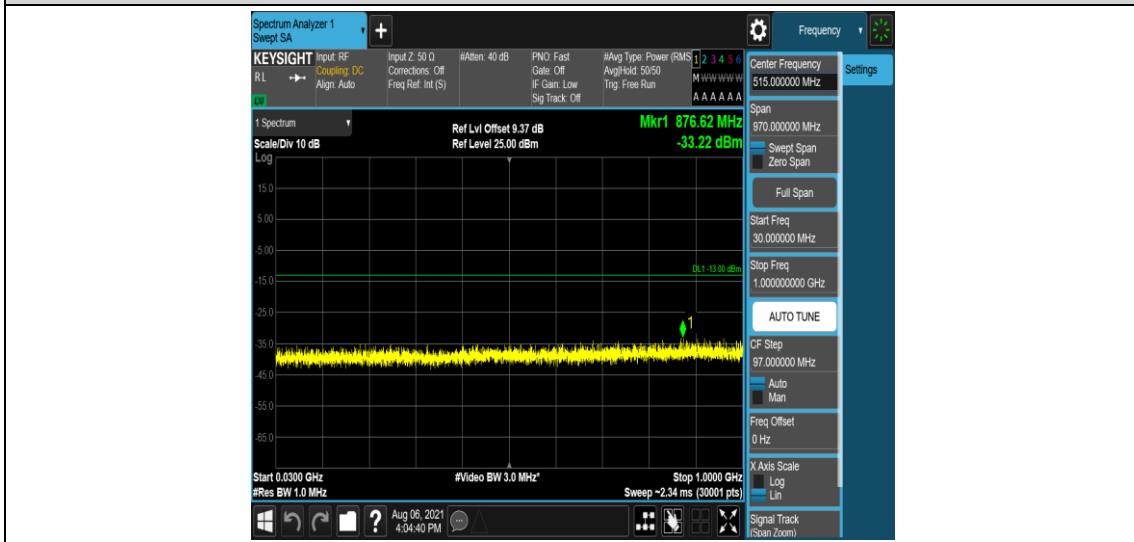

Band2-15MHz-QPSK-18675-1-0-Low-0.15-30--50.69-PASS

Band2-15MHz-QPSK-18675-1-0-Low-30-1000--33.22-PASS