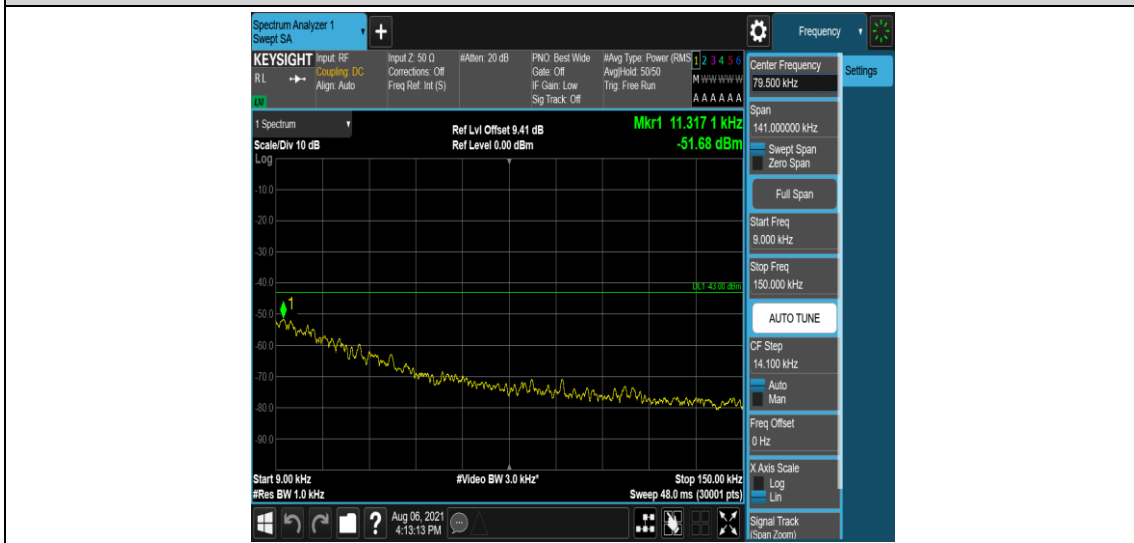

Band2-15MHz-QPSK-18675-6-0-Low-12000-26500--51.35-PASS

Band2-15MHz-QPSK-18900-1-5-Low-0.009-0.15--51.96-PASS

Band2-15MHz-QPSK-18900-1-5-Low-0.15-30--50.83-PASS

Band2-15MHz-QPSK-18900-1-5-Low-30-1000--33.06-PASS

Band2-15MHz-QPSK-18900-1-5-Low-1000-5000--35.5-PASS

Band2-15MHz-QPSK-18900-1-5-Low-5000-12000--56.89-PASS

Band2-15MHz-QPSK-18900-1-5-Low-12000-26500--51.33-PASS

Band2-15MHz-QPSK-18900-6-0-Low-0.009-0.15--51.69-PASS