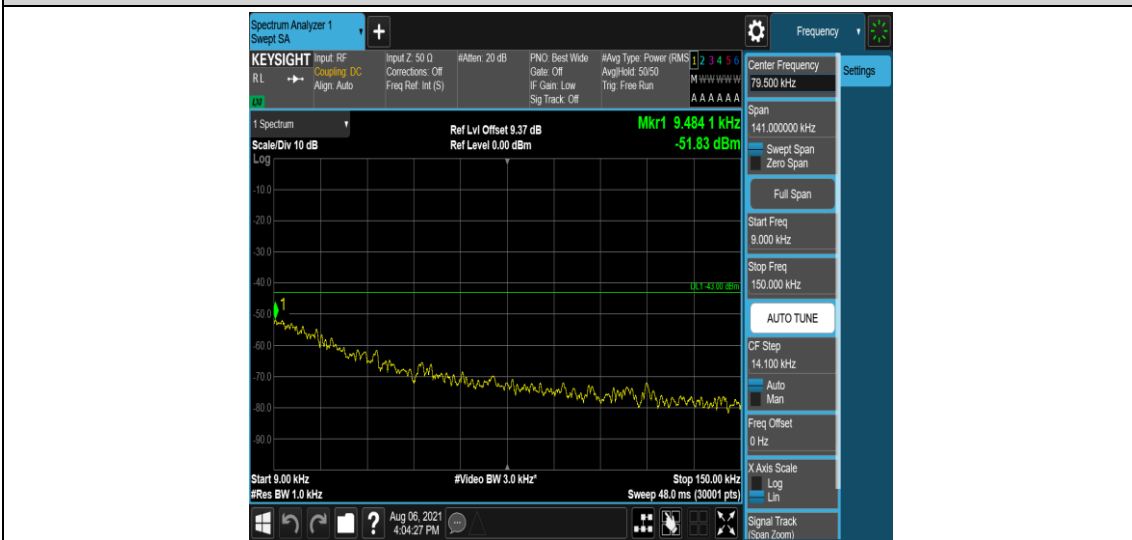

Band2-10MHz-16QAM-19150-6-0-Low-12000-26500--51.24-PASS

Band2-15MHz-QPSK-18675-1-0-Low-0.009-0.15--51.83-PASS