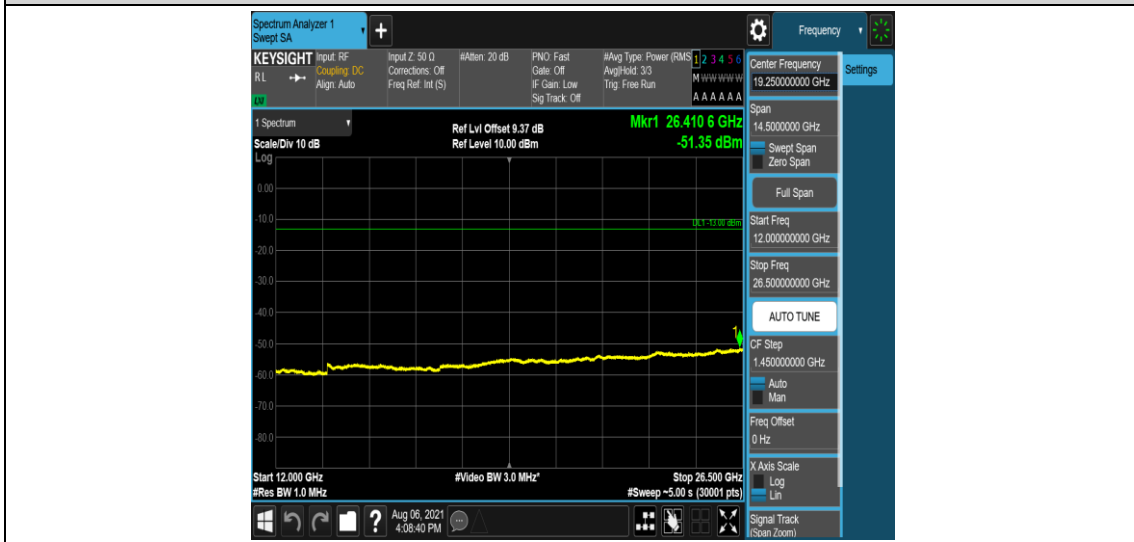

Band2-15MHz-QPSK-18675-6-0-Low-0.15-30--52.24-PASS

Band2-15MHz-QPSK-18675-6-0-Low-30-1000--33.58-PASS

Band2-15MHz-QPSK-18675-6-0-Low-1000-5000--35.61-PASS

Band2-15MHz-QPSK-18675-6-0-Low-5000-12000--56.86-PASS

Band2-15MHz-QPSK-18675-6-0-Low-12000-26500--51.35-PASS

Band2-15MHz-QPSK-18900-1-5-Low-0.009-0.15--51.96-PASS

Band2-15MHz-QPSK-18900-1-5-Low-0.15-30--50.83-PASS

Band2-15MHz-QPSK-18900-1-5-Low-30-1000--33.06-PASS