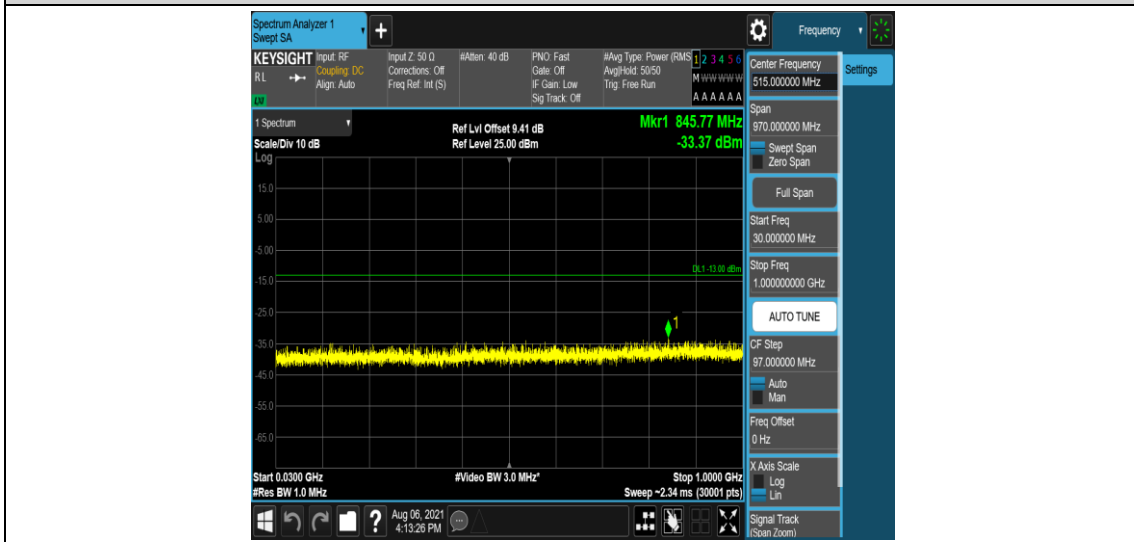

Band2-15MHz-QPSK-18900-6-0-Low-0.15-30--51.82-PASS

Band2-15MHz-QPSK-18900-6-0-Low-30-1000--33.37-PASS