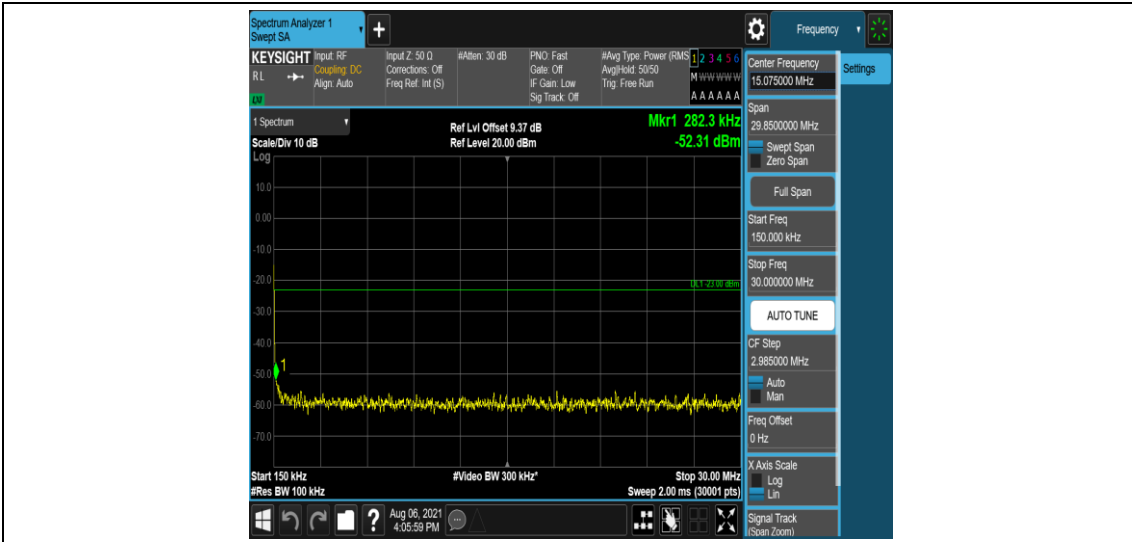

Band2-15MHz-16QAM-18675-1-0-Low-0.009-0.15--52.15-PASS

Band2-15MHz-16QAM-18675-1-0-Low-0.15-30--52.31-PASS