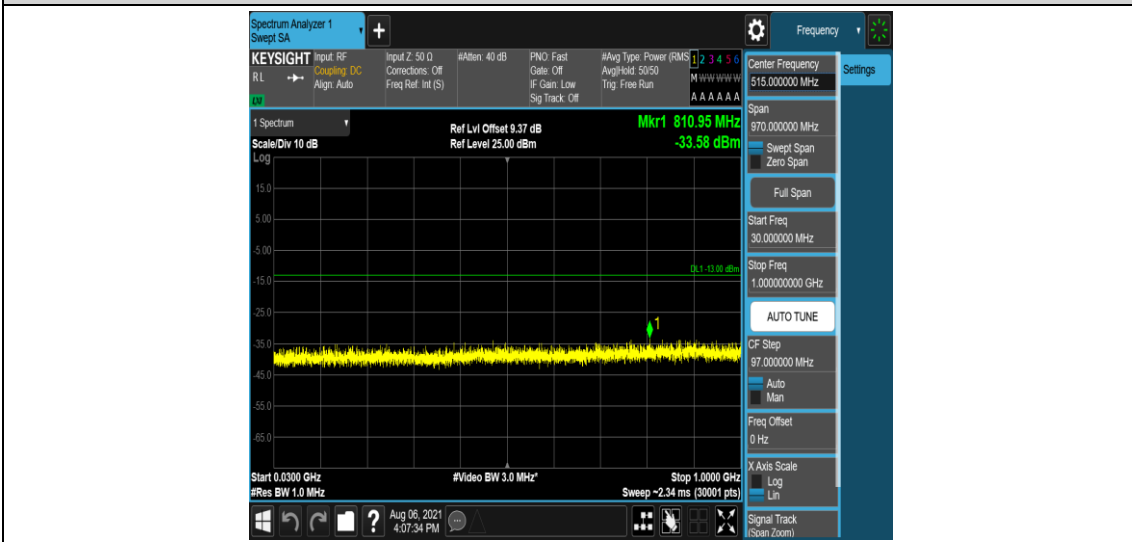

Band2-15MHz-QPSK-18675-6-0-Low-0.15-30--52.24-PASS

Band2-15MHz-QPSK-18675-6-0-Low-30-1000--33.58-PASS