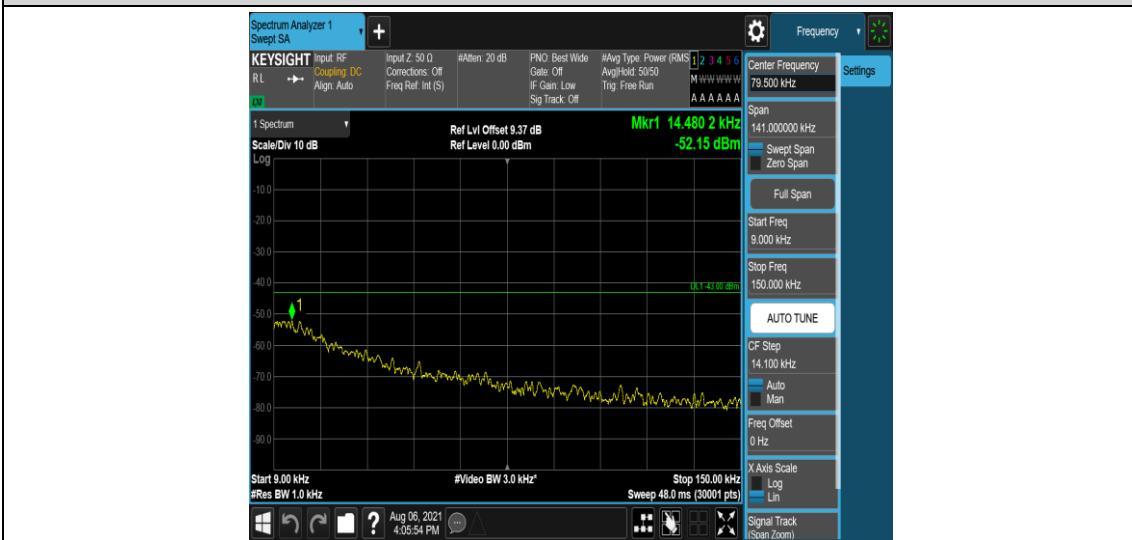

Band2-15MHz-QPSK-19125-6-0-Low-12000-26500--51.15-PASS

Band2-15MHz-16QAM-18675-1-0-Low-0.009-0.15--52.15-PASS