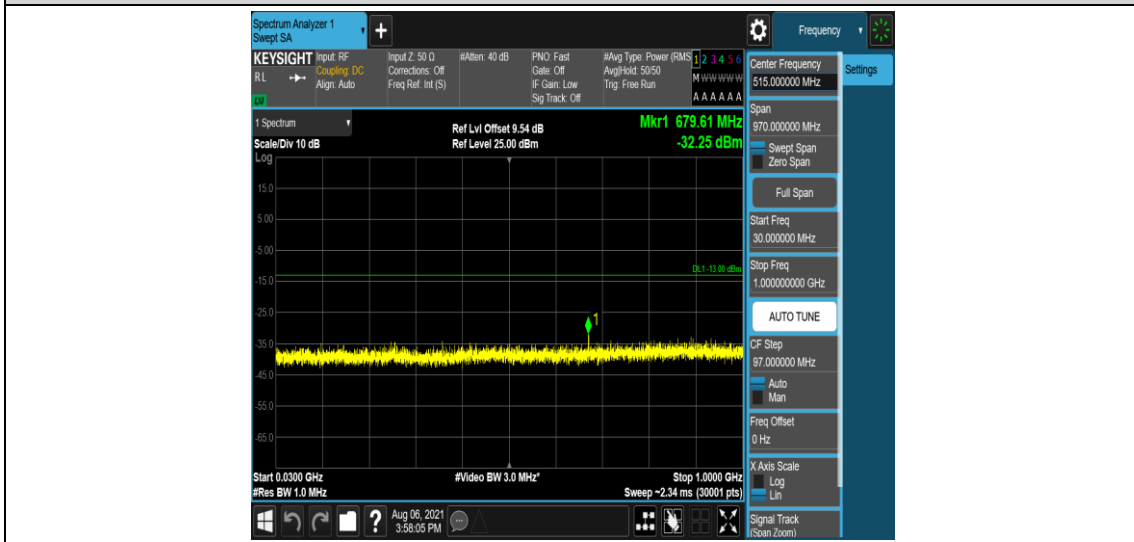

Band2-10MHz-16QAM-19150-1-0-Low-0.15-30--50.28-PASS

Band2-10MHz-16QAM-19150-1-0-Low-30-1000--32.25-PASS