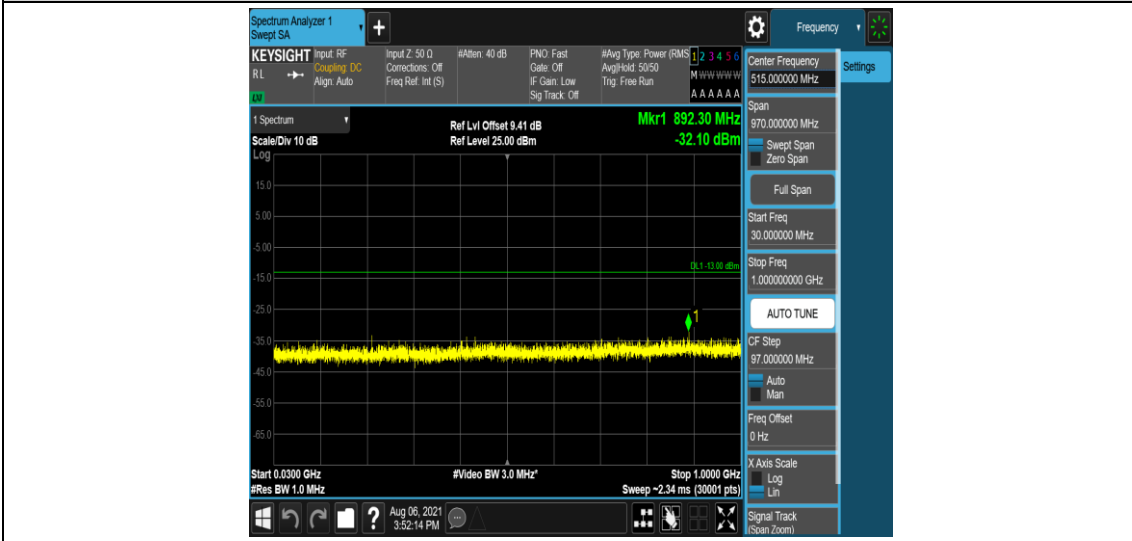

Band2-10MHz-16QAM-18650-6-0-Low-5000-12000--56.92-PASS

Band2-10MHz-16QAM-18650-6-0-Low-12000-26500--51.41-PASS

Band2-10MHz-16QAM-18900-1-5-Low-0.009-0.15--52.14-PASS

Band2-10MHz-16QAM-18900-1-5-Low-0.15-30--49.99-PASS