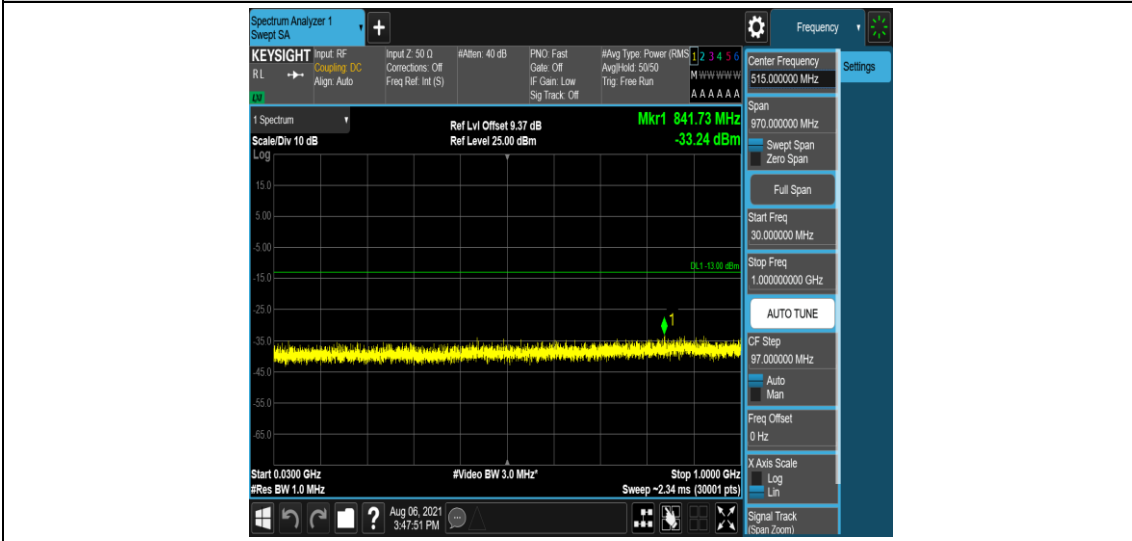

Band2-10MHz-QPSK-18650-6-0-Low-0.15-30--52.93-PASS

Band2-10MHz-QPSK-18650-6-0-Low-30-1000--33.24-PASS