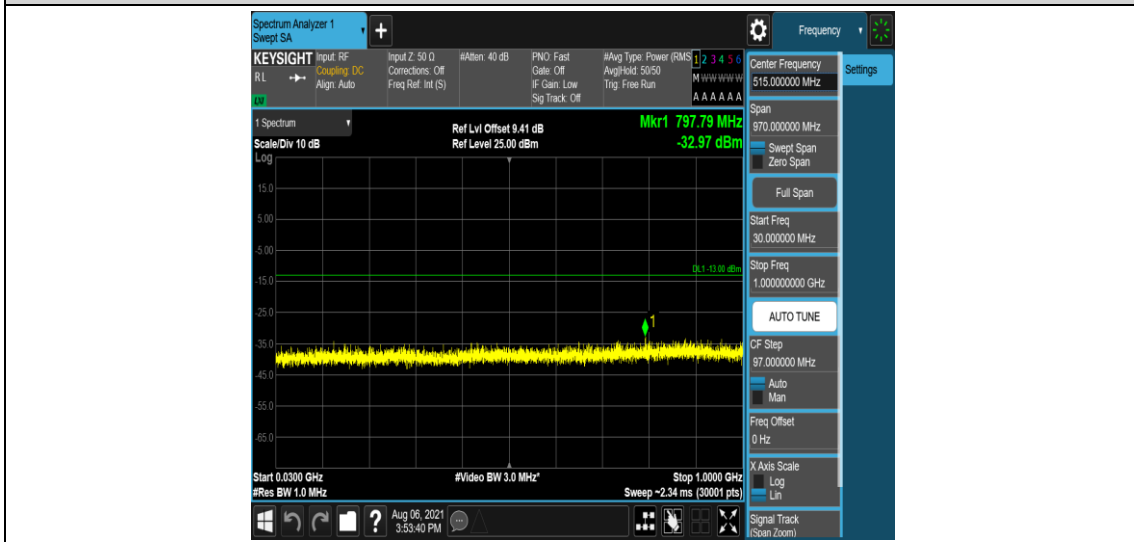

Band2-10MHz-QPSK-18900-6-0-Low-0.15-30--50.25-PASS

Band2-10MHz-QPSK-18900-6-0-Low-30-1000--32.97-PASS