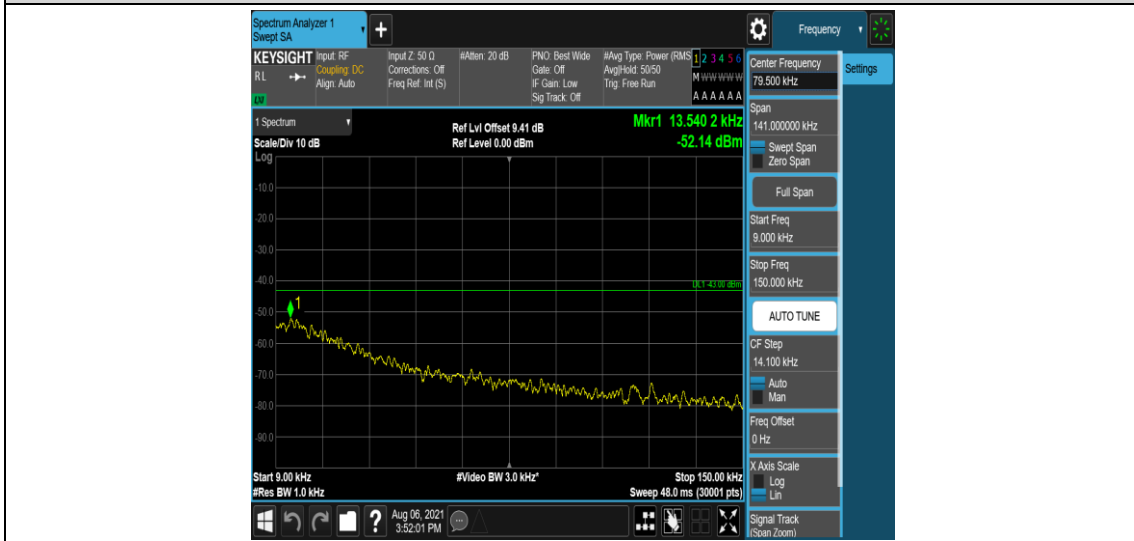

Band2-10MHz-16QAM-18650-6-0-Low-12000-26500--51.41-PASS

Band2-10MHz-16QAM-18900-1-5-Low-0.009-0.15--52.14-PASS