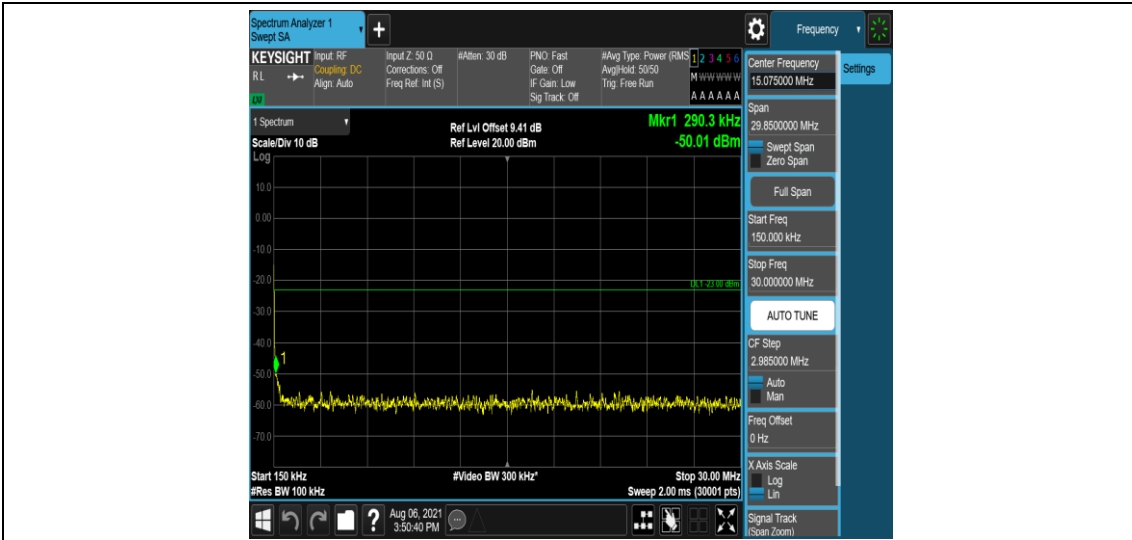

Band2-10MHz-QPSK-18900-1-5-Low-0.009-0.15--52.49-PASS

Band2-10MHz-QPSK-18900-1-5-Low-0.15-30--50.01-PASS