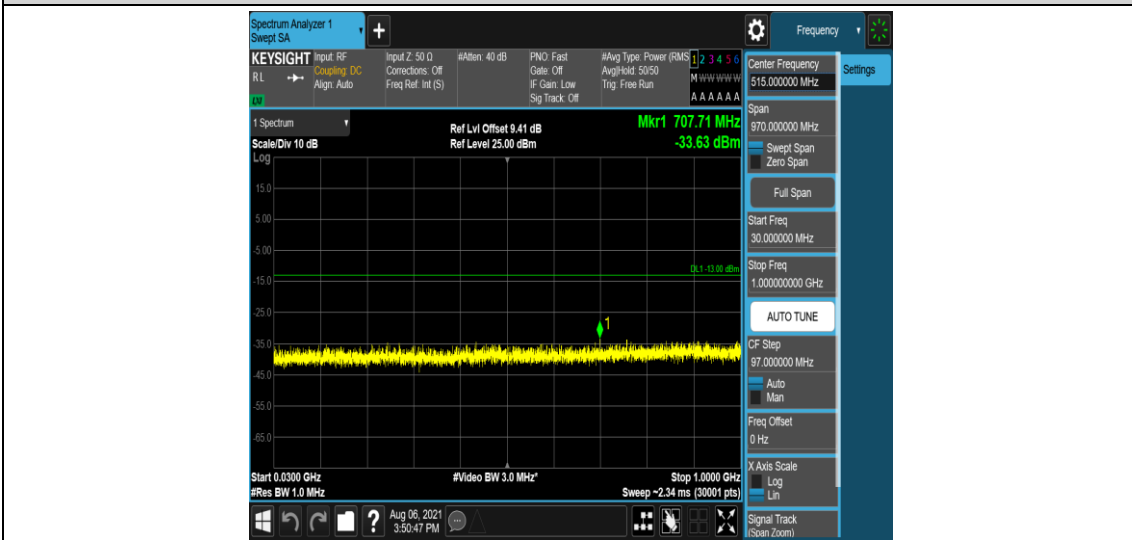

Band2-10MHz-QPSK-18900-1-5-Low-0.15-30--50.01-PASS

Band2-10MHz-QPSK-18900-1-5-Low-30-1000--33.63-PASS