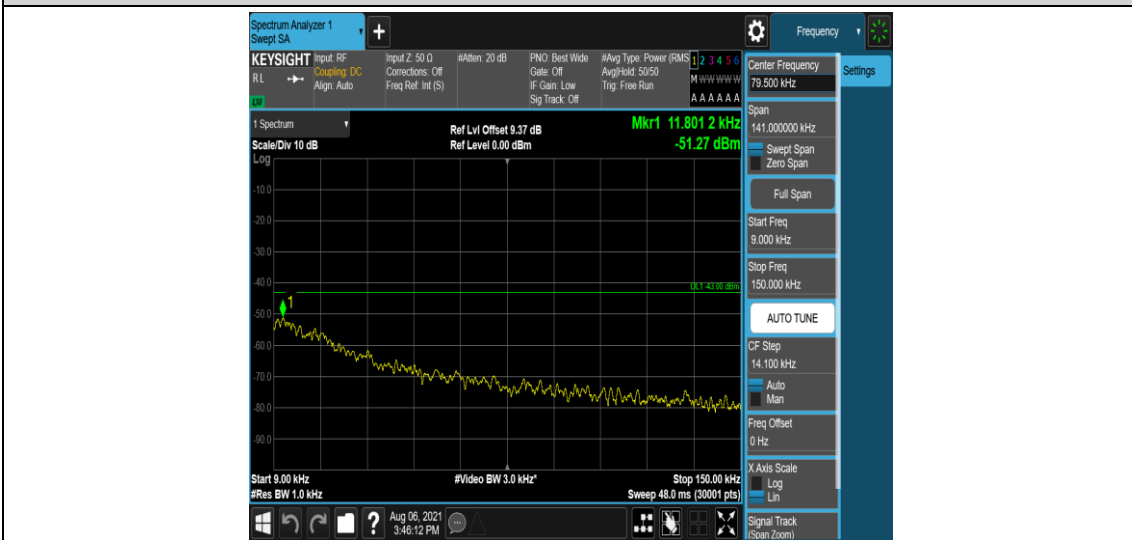

Band2-10MHz-QPSK-19150-6-0-Low-12000-26500--51.16-PASS

Band2-10MHz-16QAM-18650-1-0-Low-0.009-0.15--51.27-PASS