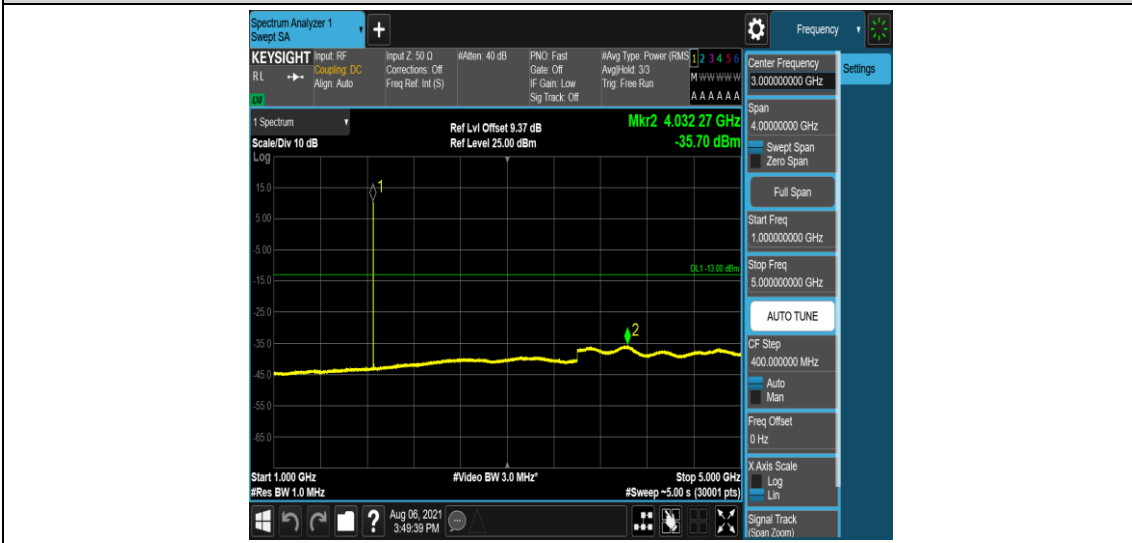

Band2-10MHz-16QAM-18650-6-0-Low-0.009-0.15--50.88-PASS

Band2-10MHz-16QAM-18650-6-0-Low-0.15-30--50.76-PASS

Band2-10MHz-16QAM-18650-6-0-Low-30-1000--32.89-PASS

Band2-10MHz-16QAM-18650-6-0-Low-1000-5000--35.7-PASS

Band2-10MHz-16QAM-18650-6-0-Low-5000-12000--56.92-PASS

Band2-10MHz-16QAM-18650-6-0-Low-12000-26500--51.41-PASS

Band2-10MHz-16QAM-18900-1-5-Low-0.009-0.15--52.14-PASS

Band2-10MHz-16QAM-18900-1-5-Low-0.15-30--49.99-PASS