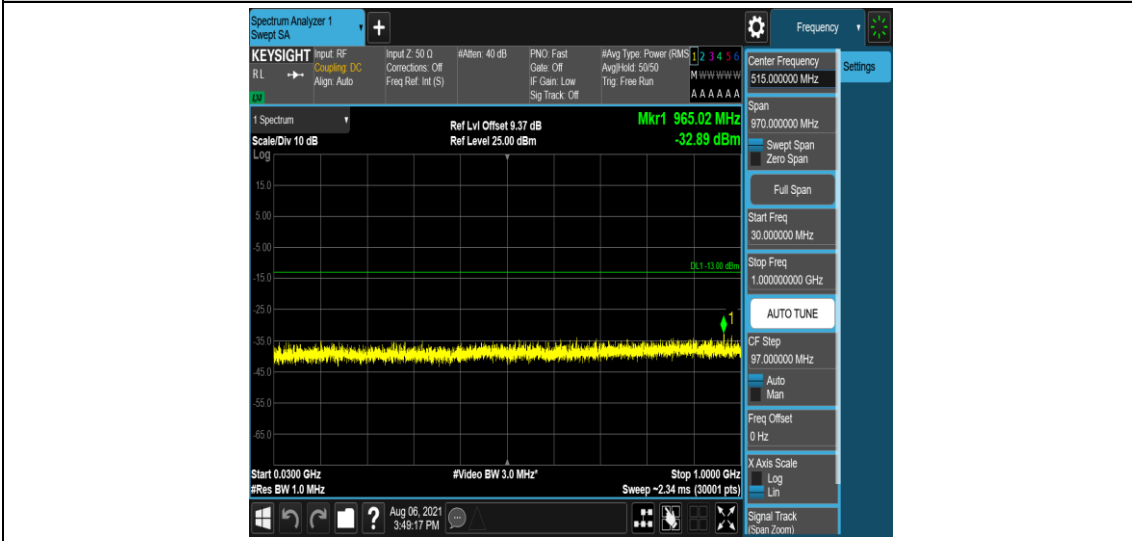

Band2-10MHz-16QAM-18650-6-0-Low-0.15-30--50.76-PASS

Band2-10MHz-16QAM-18650-6-0-Low-30-1000--32.89-PASS