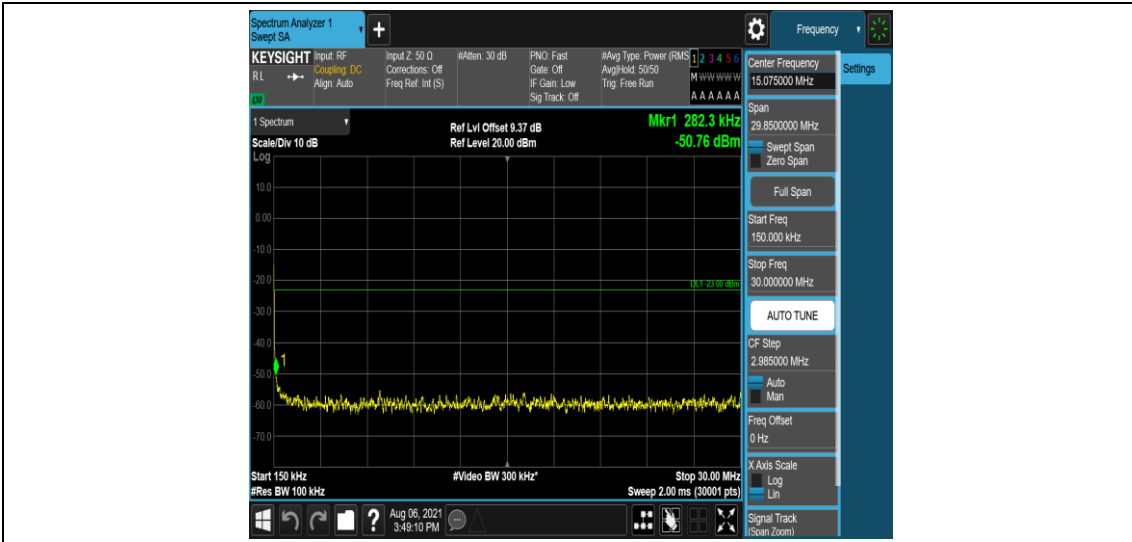

Band2-10MHz-16QAM-18650-6-0-Low-0.009-0.15--50.88-PASS

Band2-10MHz-16QAM-18650-6-0-Low-0.15-30--50.76-PASS