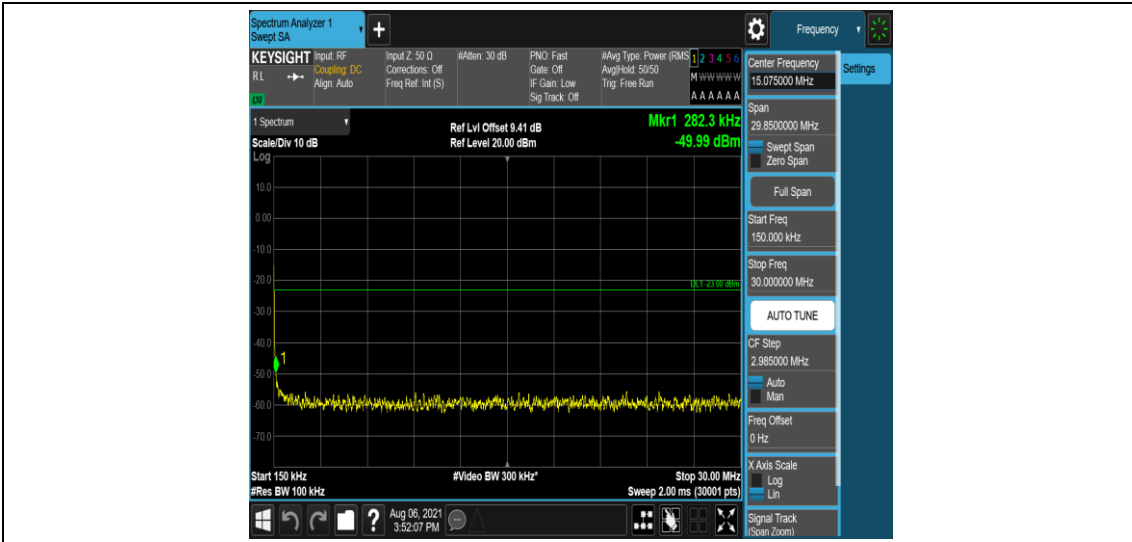

Band2-10MHz-16QAM-18900-1-5-Low-0.009-0.15--52.14-PASS

Band2-10MHz-16QAM-18900-1-5-Low-0.15-30--49.99-PASS