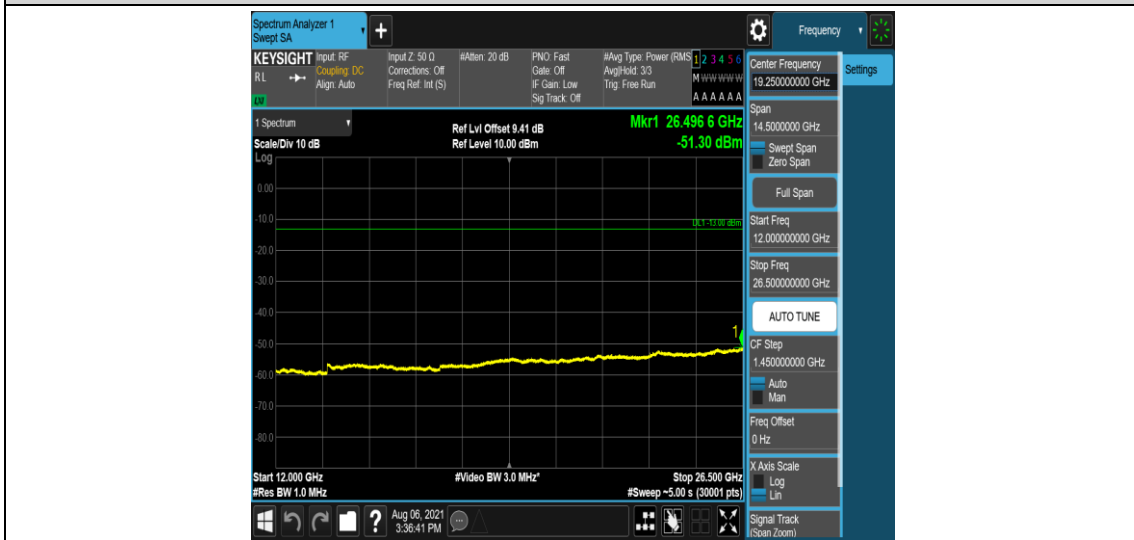

Band2-3MHz-16QAM-18900-6-0-Low-0.009-0.15--52.28-PASS

Band2-3MHz-16QAM-18900-6-0-Low-0.15-30--49.56-PASS

Band2-3MHz-16QAM-18900-6-0-Low-30-1000--33.03-PASS

Band2-3MHz-16QAM-18900-6-0-Low-1000-5000--35.65-PASS

Band2-3MHz-16QAM-18900-6-0-Low-5000-12000--56.89-PASS

Band2-3MHz-16QAM-18900-6-0-Low-12000-26500--51.3-PASS

Band2-3MHz-16QAM-19185-1-5-Low-0.009-0.15--50.73-PASS

Band2-3MHz-16QAM-19185-1-5-Low-0.15-30--49.4-PASS