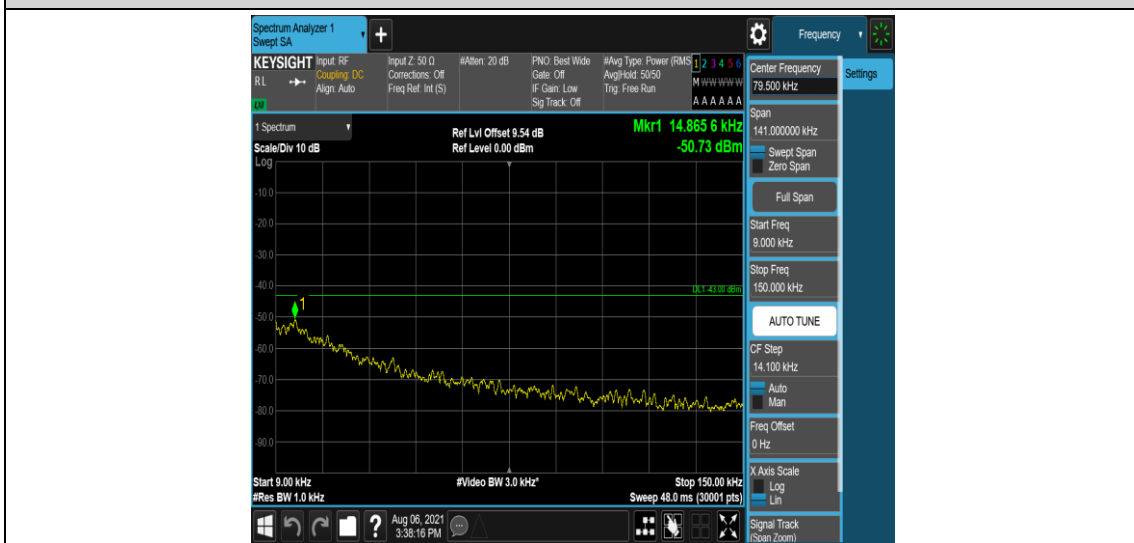

Band2-3MHz-16QAM-18900-6-0-Low-12000-26500--51.3-PASS

Band2-3MHz-16QAM-19185-1-5-Low-0.009-0.15--50.73-PASS