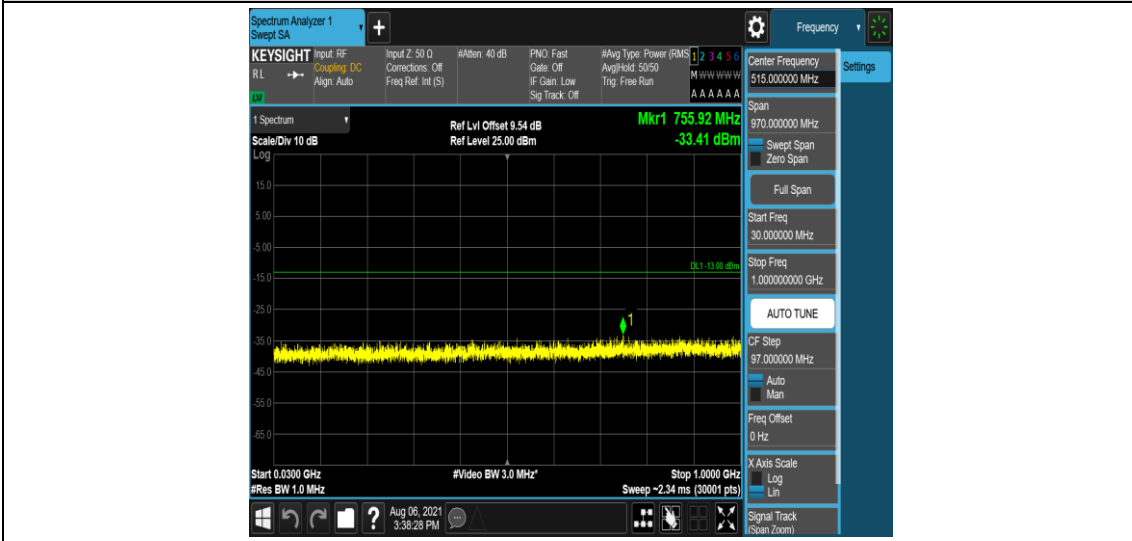

Band2-3MHz-16QAM-18900-6-0-Low-5000-12000--56.89-PASS

Band2-3MHz-16QAM-18900-6-0-Low-12000-26500--51.3-PASS

Band2-3MHz-16QAM-19185-1-5-Low-0.009-0.15--50.73-PASS

Band2-3MHz-16QAM-19185-1-5-Low-0.15-30--49.4-PASS