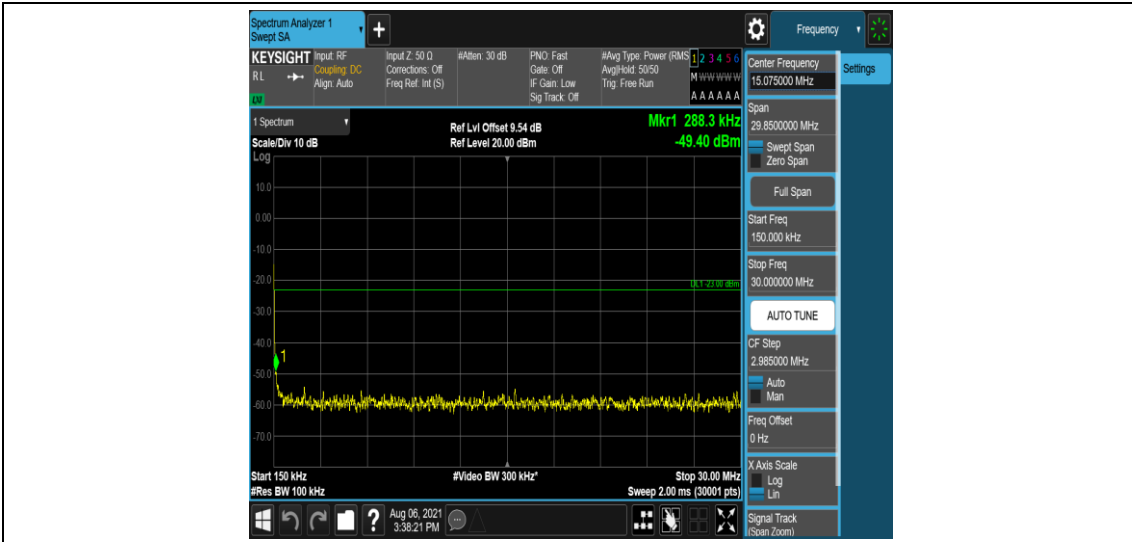

Band2-3MHz-16QAM-19185-1-5-Low-0.009-0.15--50.73-PASS

Band2-3MHz-16QAM-19185-1-5-Low-0.15-30--49.4-PASS