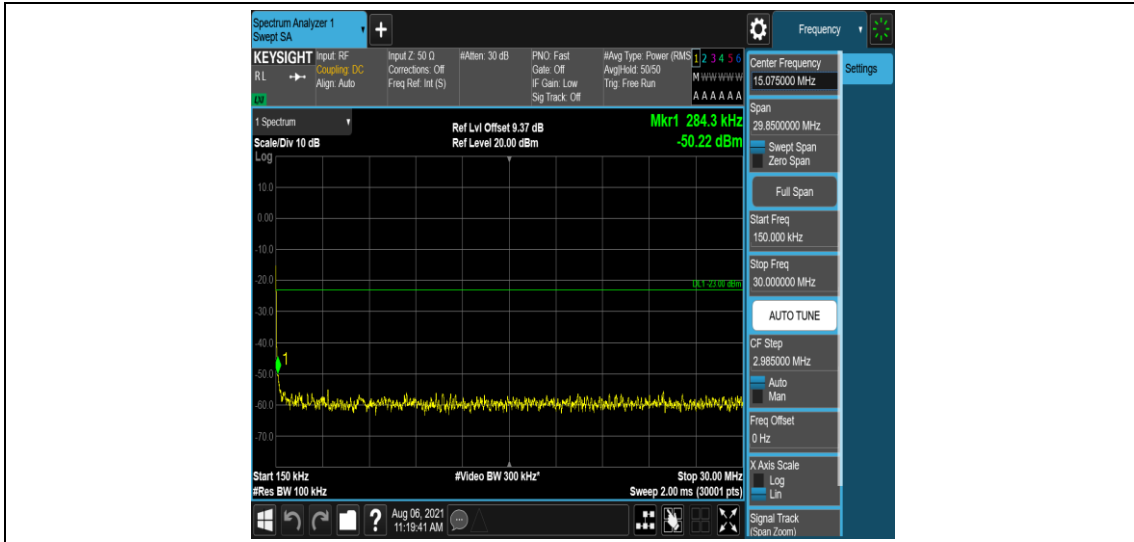

Band2-1.4MHz-QPSK-19193-6-0-Low-0.15-30--49.65-PASS

Band2-1.4MHz-QPSK-19193-6-0-Low-30-1000--33.26-PASS

Band2-1.4MHz-QPSK-19193-6-0-Low-1000-5000--35.65-PASS

Band2-1.4MHz-QPSK-19193-6-0-Low-5000-12000--56.74-PASS

Band2-1.4MHz-QPSK-19193-6-0-Low-12000-26500--51.05-PASS

Band2-1.4MHz-16QAM-18607-1-0-Low-0.009-0.15--51.45-PASS

Band2-1.4MHz-16QAM-18607-1-0-Low-0.15-30--50.22-PASS

Band2-1.4MHz-16QAM-18607-1-0-Low-30-1000--33.32-PASS