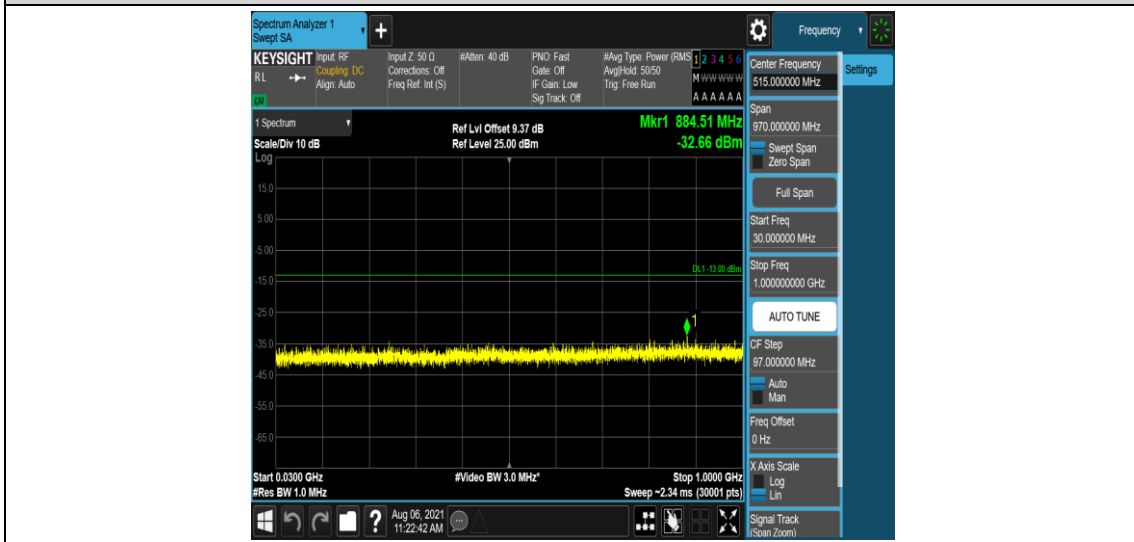

Band2-1.4MHz-16QAM-18607-6-0-Low-0.15-30--49.6-PASS

Band2-1.4MHz-16QAM-18607-6-0-Low-30-1000--32.66-PASS