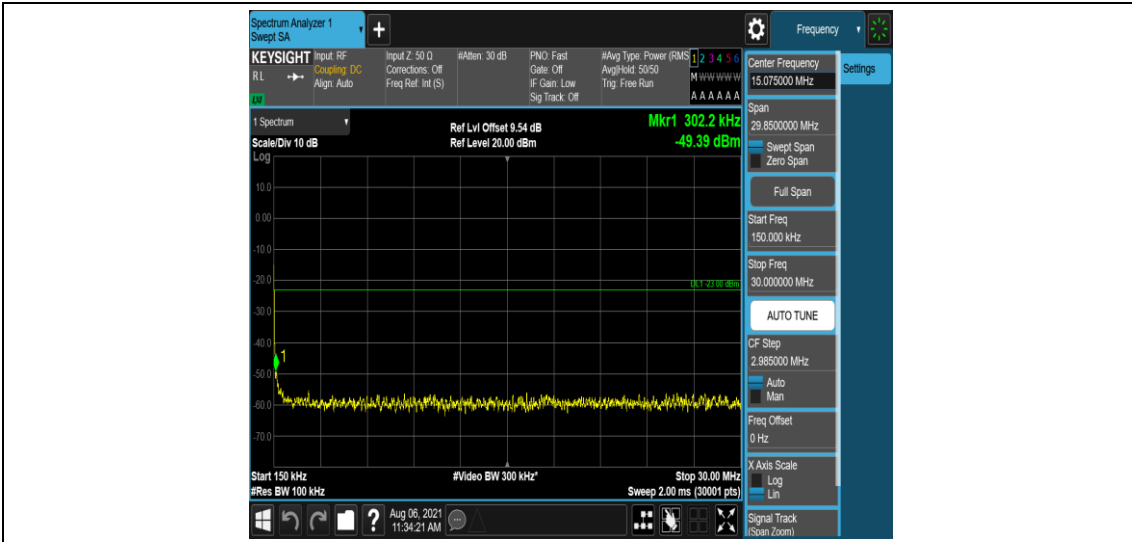

Band2-1.4MHz-16QAM-19193-1-5-Low-1000-5000--35.49-PASS

Band2-1.4MHz-16QAM-19193-1-5-Low-5000-12000--56.58-PASS

Band2-1.4MHz-16QAM-19193-1-5-Low-12000-26500--51.27-PASS

Band2-1.4MHz-16QAM-19193-6-0-Low-0.009-0.15--51.77-PASS