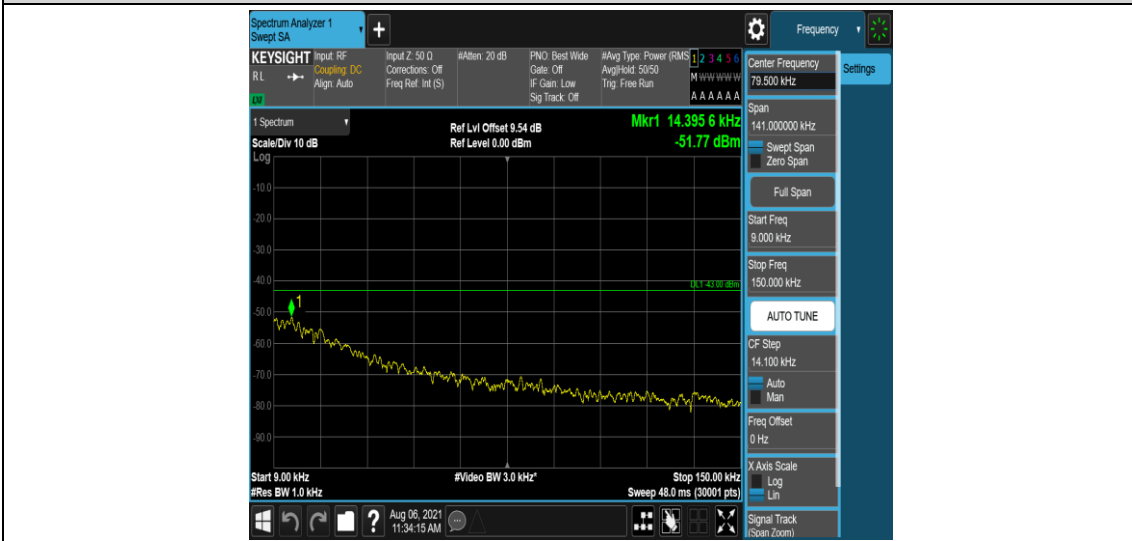

Band2-1.4MHz-16QAM-18900-6-0-Low-12000-26500--51.09-PASS

Band2-1.4MHz-16QAM-19193-1-5-Low-0.009-0.15--51.86-PASS

Band2-1.4MHz-16QAM-19193-1-5-Low-0.15-30--49.17-PASS

Band2-1.4MHz-16QAM-19193-1-5-Low-30-1000--32.29-PASS

Band2-1.4MHz-16QAM-19193-1-5-Low-1000-5000--35.49-PASS

Band2-1.4MHz-16QAM-19193-1-5-Low-5000-12000--56.58-PASS

Band2-1.4MHz-16QAM-19193-1-5-Low-12000-26500--51.27-PASS

Band2-1.4MHz-16QAM-19193-6-0-Low-0.009-0.15--51.77-PASS