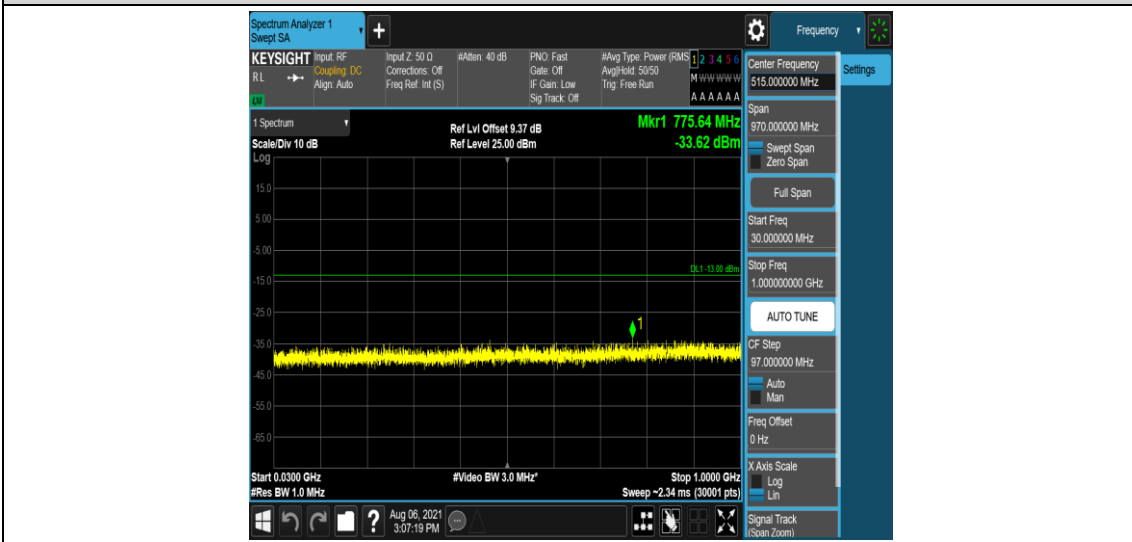

Band2-3MHz-QPSK-18615-1-0-Low-0.15-30--48.52-PASS

Band2-3MHz-QPSK-18615-1-0-Low-30-1000--33.62-PASS