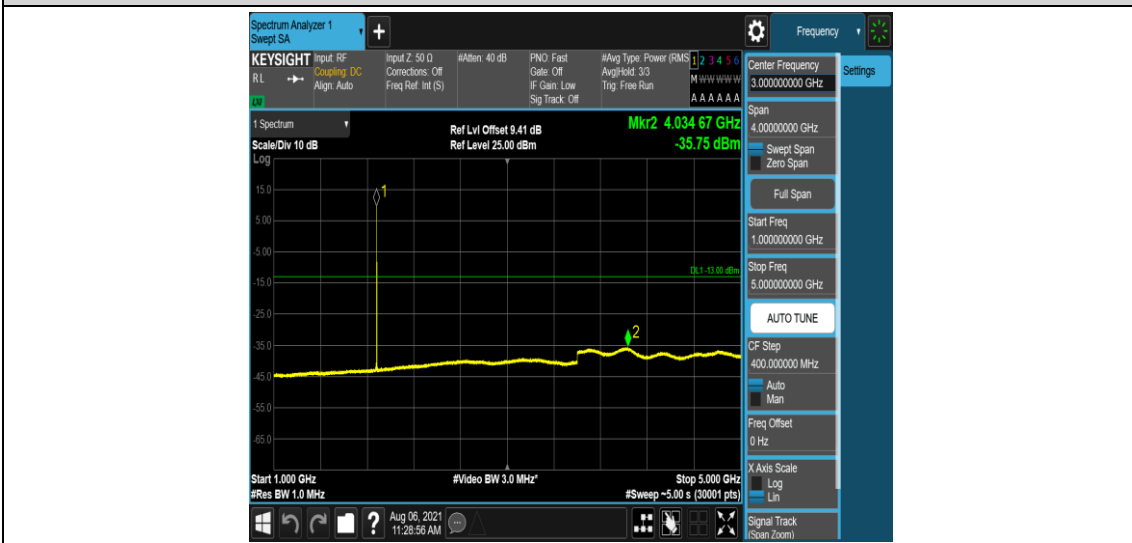

Band2-1.4MHz-16QAM-18900-1-0-Low-1000-5000--35.55-PASS

Band2-1.4MHz-16QAM-18900-1-0-Low-5000-12000--56.89-PASS

Band2-1.4MHz-16QAM-18900-1-0-Low-12000-26500--51.31-PASS

Band2-1.4MHz-16QAM-18900-6-0-Low-0.009-0.15--51.14-PASS

Band2-1.4MHz-16QAM-18900-6-0-Low-0.15-30--47.59-PASS

Band2-1.4MHz-16QAM-18900-6-0-Low-30-1000--33.19-PASS

Band2-1.4MHz-16QAM-18900-6-0-Low-1000-5000--35.75-PASS

Band2-1.4MHz-16QAM-18900-6-0-Low-5000-12000--56.92-PASS