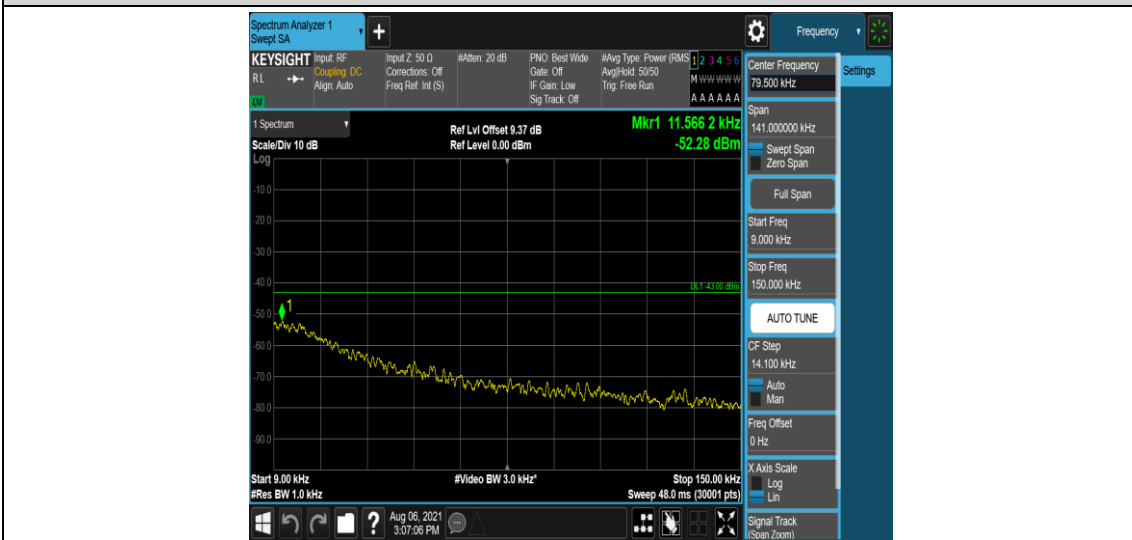

Band2-1.4MHz-16QAM-19193-6-0-Low-12000-26500--51.06-PASS

Band2-3MHz-QPSK-18615-1-0-Low-0.009-0.15--52.28-PASS