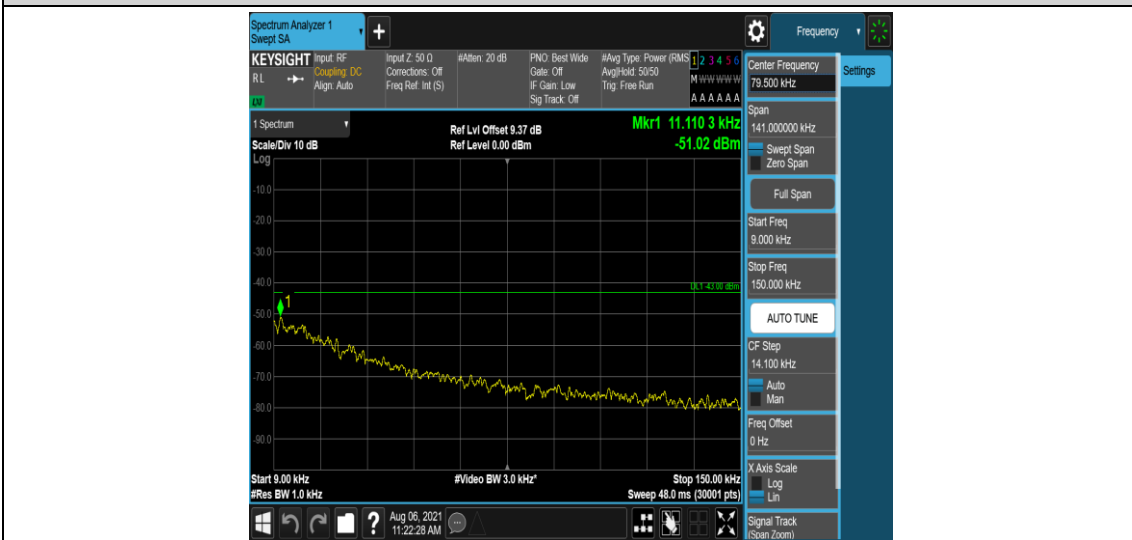

Band2-1.4MHz-QPSK-19193-6-0-Low-12000-26500--51.05-PASS

Band2-1.4MHz-16QAM-18607-1-0-Low-0.009-0.15--51.45-PASS

Band2-1.4MHz-16QAM-18607-1-0-Low-0.15-30--50.22-PASS

Band2-1.4MHz-16QAM-18607-1-0-Low-30-1000--33.32-PASS

Band2-1.4MHz-16QAM-18607-1-0-Low-1000-5000--35.48-PASS

Band2-1.4MHz-16QAM-18607-1-0-Low-5000-12000--56.76-PASS

Band2-1.4MHz-16QAM-18607-1-0-Low-12000-26500--51.4-PASS

Band2-1.4MHz-16QAM-18607-6-0-Low-0.009-0.15--51.02-PASS