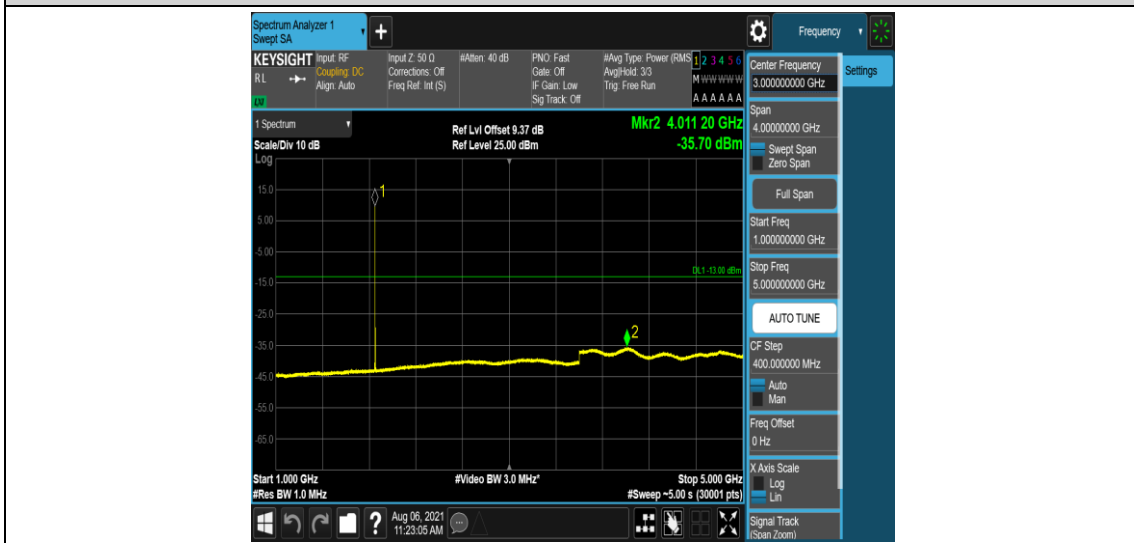

Band2-1.4MHz-16QAM-18607-1-0-Low-1000-5000--35.48-PASS

Band2-1.4MHz-16QAM-18607-1-0-Low-5000-12000--56.76-PASS

Band2-1.4MHz-16QAM-18607-1-0-Low-12000-26500--51.4-PASS

Band2-1.4MHz-16QAM-18607-6-0-Low-0.009-0.15--51.02-PASS

Band2-1.4MHz-16QAM-18607-6-0-Low-0.15-30--49.6-PASS

Band2-1.4MHz-16QAM-18607-6-0-Low-30-1000--32.66-PASS

Band2-1.4MHz-16QAM-18607-6-0-Low-1000-5000--35.7-PASS

Band2-1.4MHz-16QAM-18607-6-0-Low-5000-12000--56.87-PASS