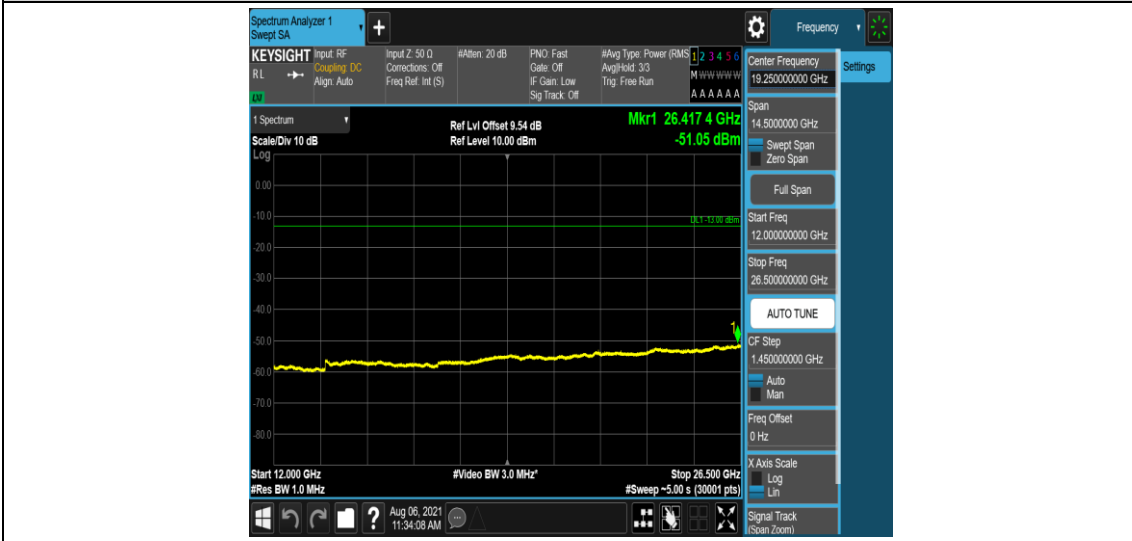

Band2-1.4MHz-QPSK-19193-6-0-Low-0.15-30--49.65-PASS

Band2-1.4MHz-QPSK-19193-6-0-Low-30-1000--33.26-PASS

Band2-1.4MHz-QPSK-19193-6-0-Low-1000-5000--35.65-PASS

Band2-1.4MHz-QPSK-19193-6-0-Low-5000-12000--56.74-PASS

Band2-1.4MHz-QPSK-19193-6-0-Low-12000-26500--51.05-PASS

Band2-1.4MHz-16QAM-18607-1-0-Low-0.009-0.15--51.45-PASS

Band2-1.4MHz-16QAM-18607-1-0-Low-0.15-30--50.22-PASS

Band2-1.4MHz-16QAM-18607-1-0-Low-30-1000--33.32-PASS

Band2-1.4MHz-16QAM-18607-1-0-Low-1000-5000--35.48-PASS

Band2-1.4MHz-16QAM-18607-1-0-Low-5000-12000--56.76-PASS

Band2-1.4MHz-16QAM-18607-1-0-Low-12000-26500--51.4-PASS

Band2-1.4MHz-16QAM-18607-6-0-Low-0.009-0.15--51.02-PASS