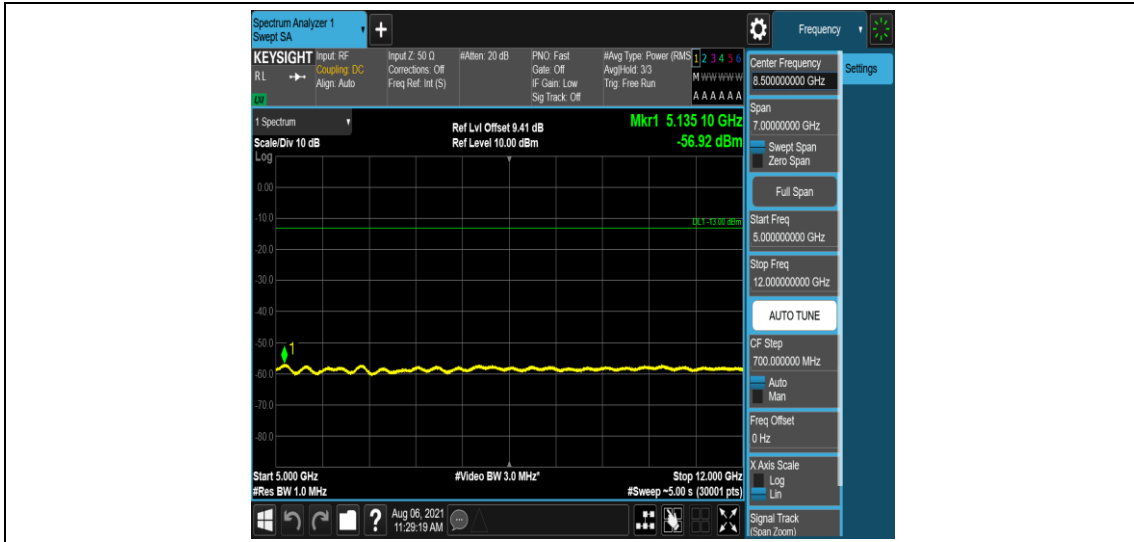

Band2-1.4MHz-16QAM-18900-6-0-Low-1000-5000--35.75-PASS

Band2-1.4MHz-16QAM-18900-6-0-Low-5000-12000--56.92-PASS