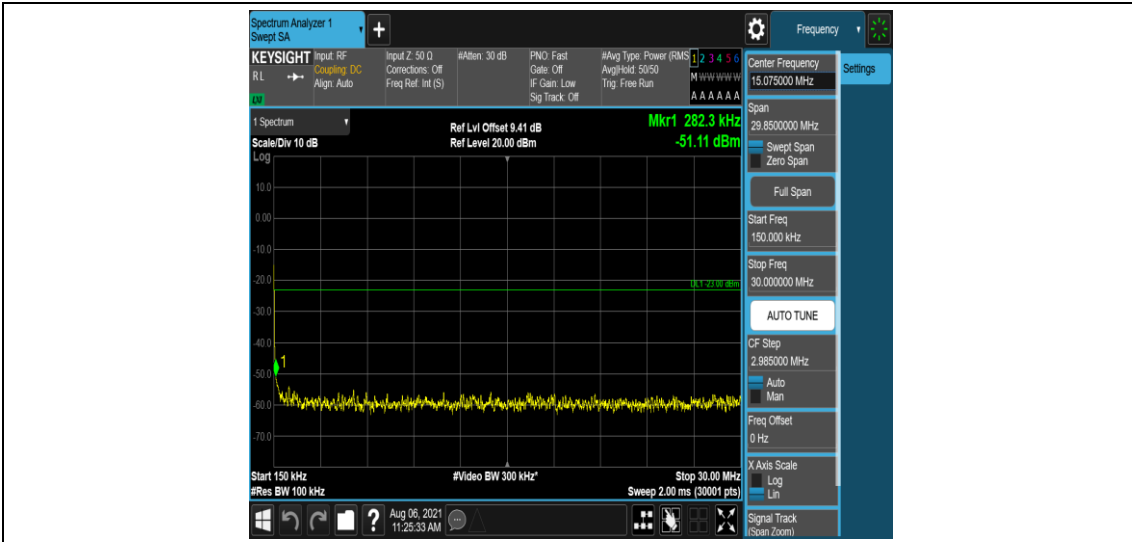

Band2-1.4MHz-16QAM-18900-1-0-Low-0.009-0.15--50.25-PASS

Band2-1.4MHz-16QAM-18900-1-0-Low-0.15-30--51.11-PASS