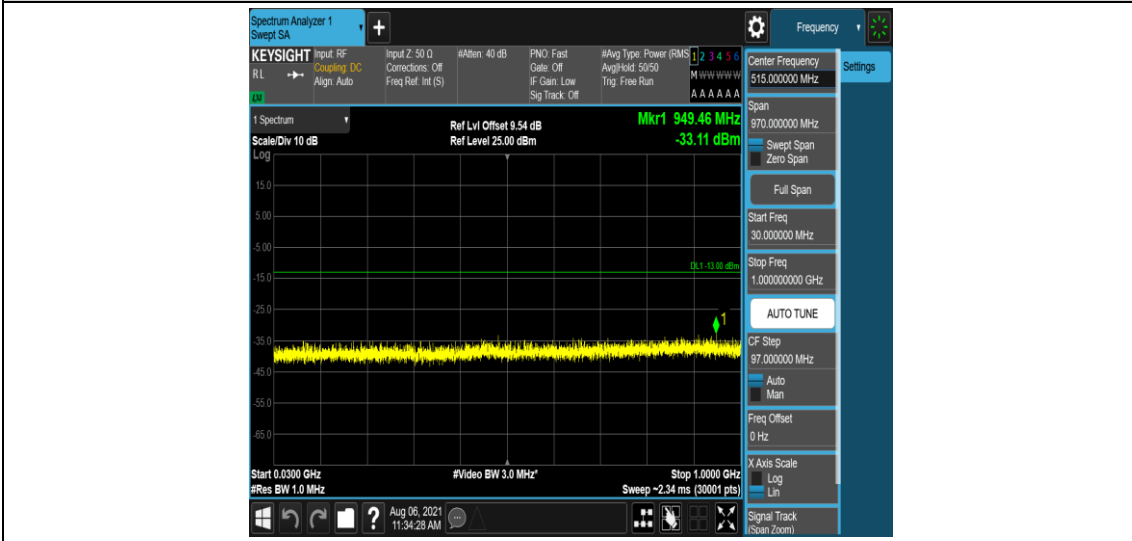

Band2-1.4MHz-16QAM-19193-6-0-Low-0.15-30--49.39-PASS

Band2-1.4MHz-16QAM-19193-6-0-Low-30-1000--33.11-PASS