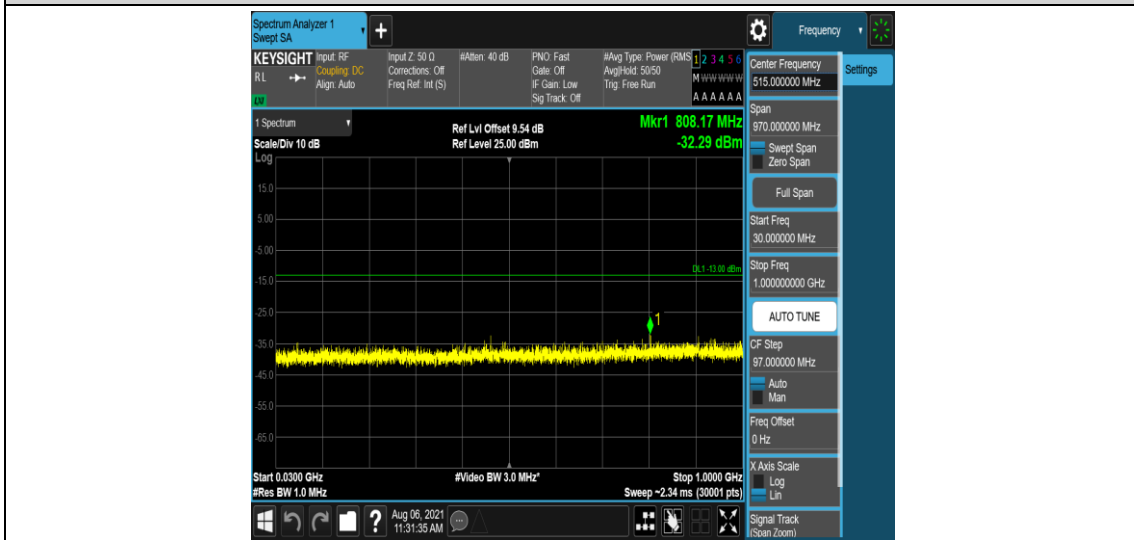

Band2-1.4MHz-16QAM-19193-1-5-Low-0.15-30--49.17-PASS

Band2-1.4MHz-16QAM-19193-1-5-Low-30-1000--32.29-PASS