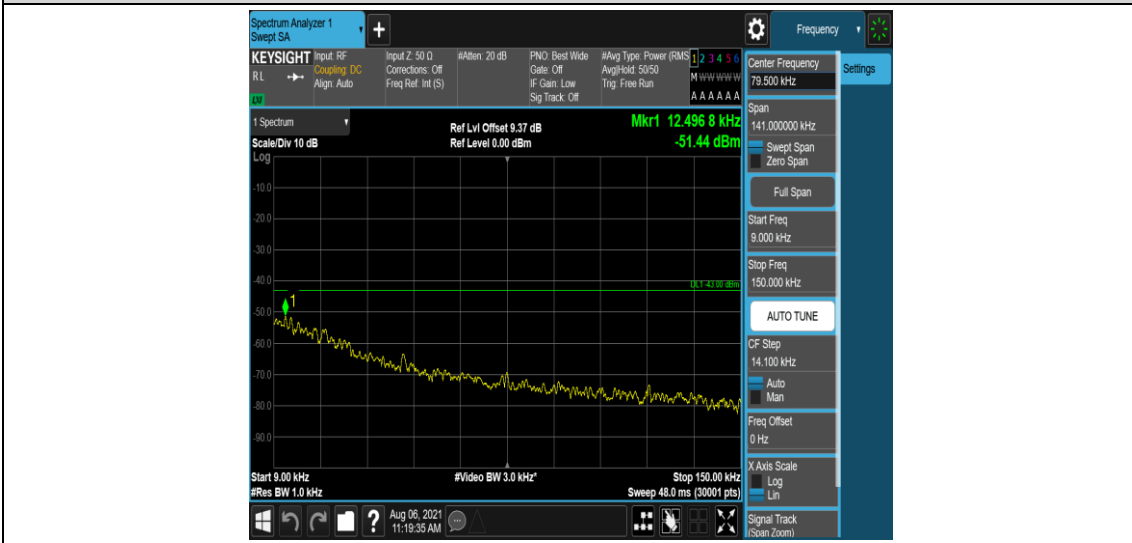

Band2-1.4MHz-QPSK-19193-6-0-Low-0.15-30--49.65-PASS

Band2-1.4MHz-QPSK-19193-6-0-Low-30-1000--33.26-PASS

Band2-1.4MHz-QPSK-19193-6-0-Low-1000-5000--35.65-PASS

Band2-1.4MHz-QPSK-19193-6-0-Low-5000-12000--56.74-PASS

Band2-1.4MHz-QPSK-19193-6-0-Low-12000-26500--51.05-PASS

Band2-1.4MHz-16QAM-18607-1-0-Low-0.009-0.15--51.45-PASS

Band2-1.4MHz-16QAM-18607-1-0-Low-0.15-30--50.22-PASS

Band2-1.4MHz-16QAM-18607-1-0-Low-30-1000--33.32-PASS