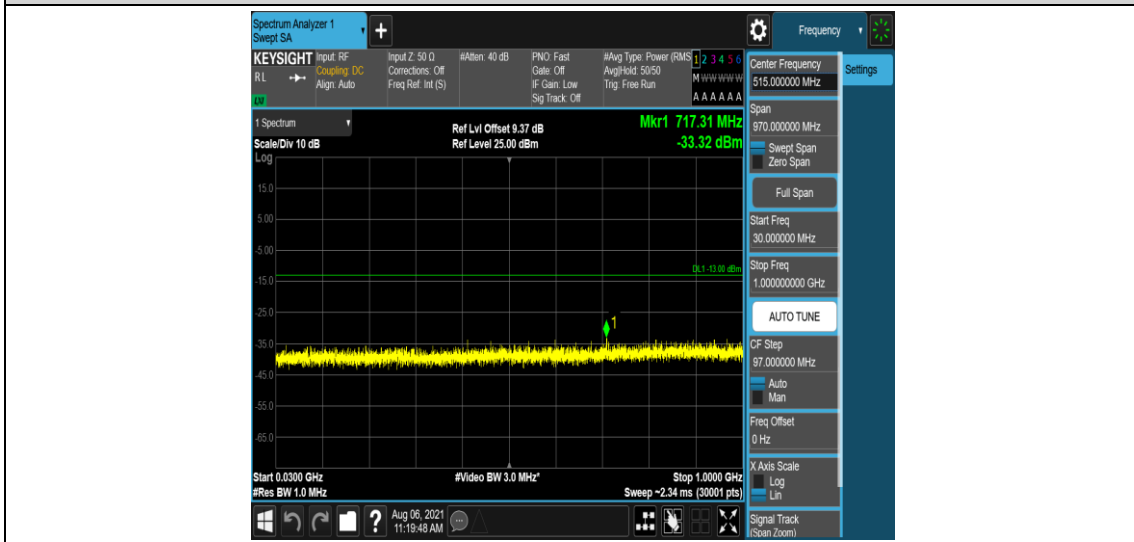

Band2-1.4MHz-QPSK-19193-6-0-Low-0.15-30--49.65-PASS

Band2-1.4MHz-QPSK-19193-6-0-Low-30-1000--33.26-PASS

Band2-1.4MHz-QPSK-19193-6-0-Low-1000-5000--35.65-PASS

Band2-1.4MHz-QPSK-19193-6-0-Low-5000-12000--56.74-PASS

Band2-1.4MHz-QPSK-19193-6-0-Low-12000-26500--51.05-PASS

Band2-1.4MHz-16QAM-18607-1-0-Low-0.009-0.15--51.45-PASS

Band2-1.4MHz-16QAM-18607-1-0-Low-0.15-30--50.22-PASS

Band2-1.4MHz-16QAM-18607-1-0-Low-30-1000--33.32-PASS