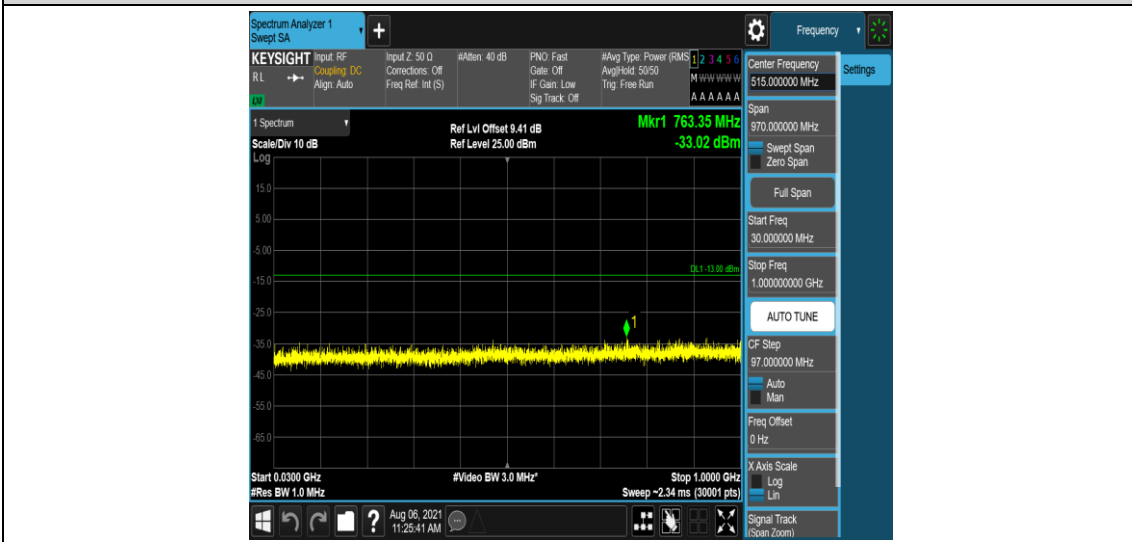

Band2-1.4MHz-16QAM-18900-1-0-Low-0.15-30--51.11-PASS

Band2-1.4MHz-16QAM-18900-1-0-Low-30-1000--33.02-PASS