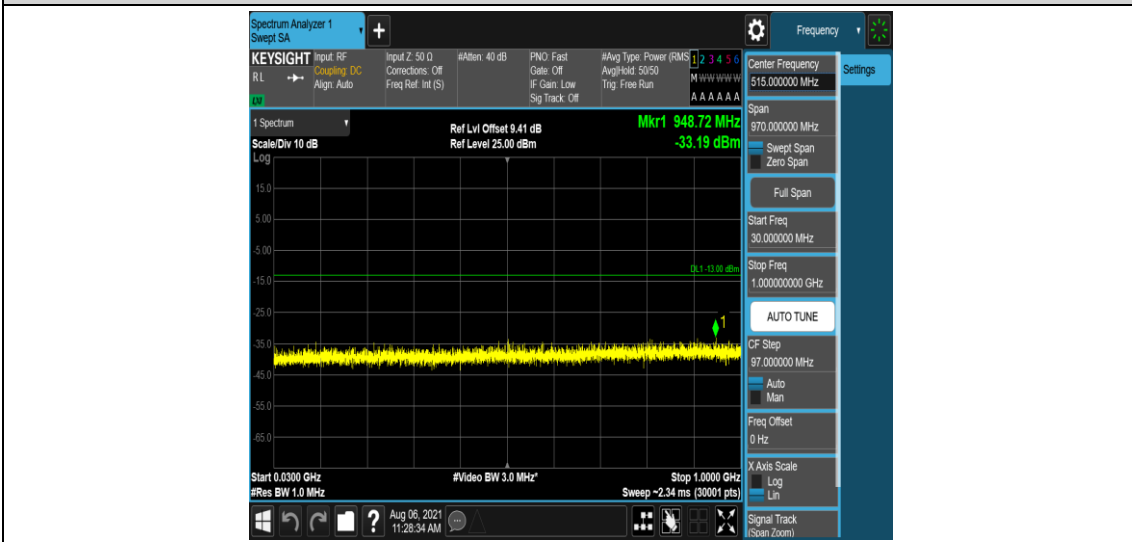

Band2-1.4MHz-16QAM-18900-6-0-Low-0.15-30--47.59-PASS

Band2-1.4MHz-16QAM-18900-6-0-Low-30-1000--33.19-PASS