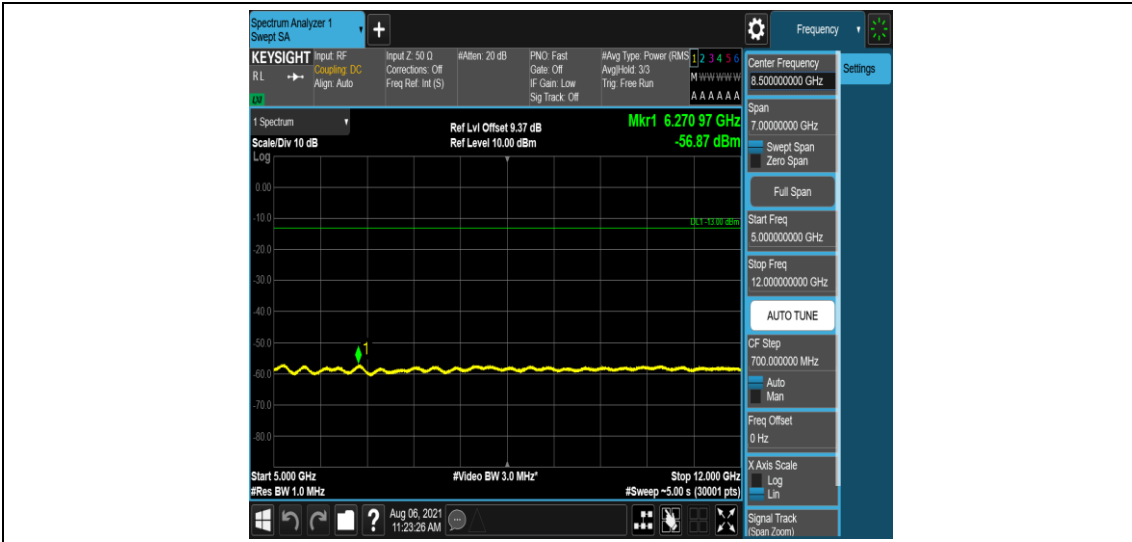

Band2-1.4MHz-16QAM-18607-6-0-Low-1000-5000--35.7-PASS

Band2-1.4MHz-16QAM-18607-6-0-Low-5000-12000--56.87-PASS