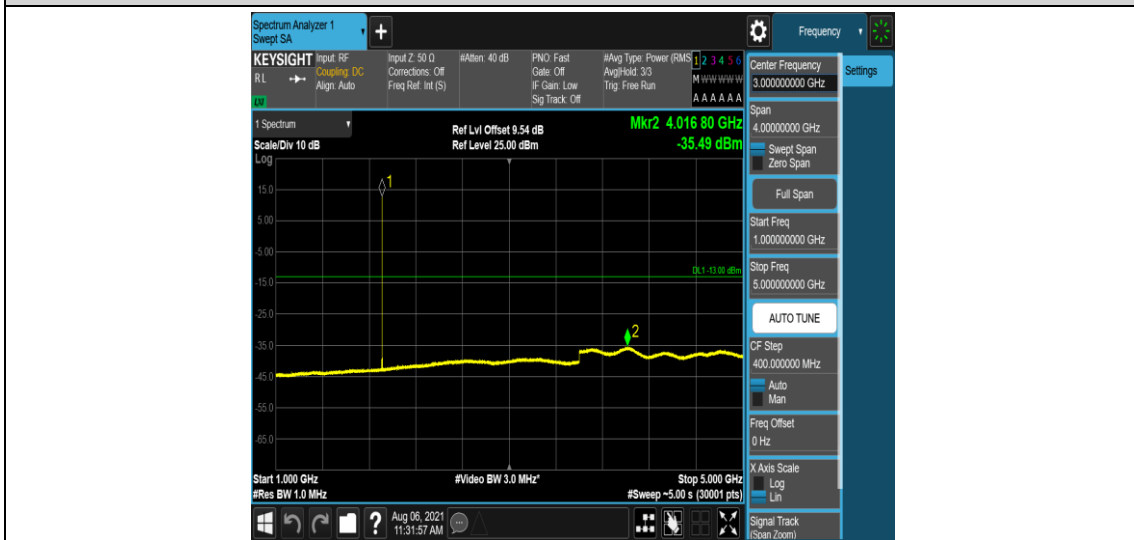

Band2-1.4MHz-16QAM-18900-6-0-Low-12000-26500--51.09-PASS

Band2-1.4MHz-16QAM-19193-1-5-Low-0.009-0.15--51.86-PASS

Band2-1.4MHz-16QAM-19193-1-5-Low-0.15-30--49.17-PASS

Band2-1.4MHz-16QAM-19193-1-5-Low-30-1000--32.29-PASS

Band2-1.4MHz-16QAM-19193-1-5-Low-1000-5000--35.49-PASS

Band2-1.4MHz-16QAM-19193-1-5-Low-5000-12000--56.58-PASS

Band2-1.4MHz-16QAM-19193-1-5-Low-12000-26500--51.27-PASS

Band2-1.4MHz-16QAM-19193-6-0-Low-0.009-0.15--51.77-PASS