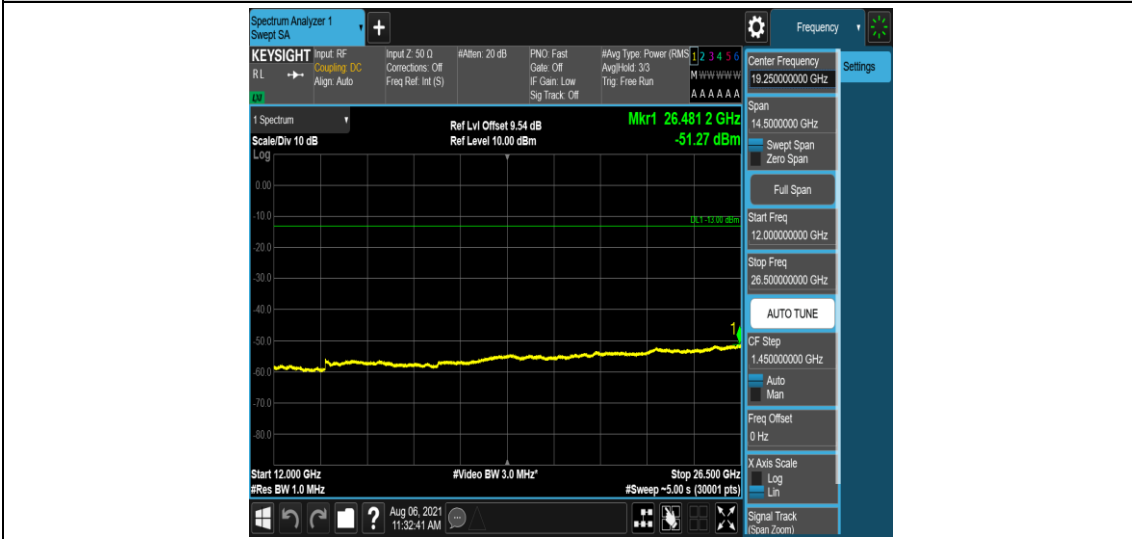

Band2-1.4MHz-16QAM-18900-6-0-Low-12000-26500--51.09-PASS

Band2-1.4MHz-16QAM-19193-1-5-Low-0.009-0.15--51.86-PASS

Band2-1.4MHz-16QAM-19193-1-5-Low-0.15-30--49.17-PASS

Band2-1.4MHz-16QAM-19193-1-5-Low-30-1000--32.29-PASS

Band2-1.4MHz-16QAM-19193-1-5-Low-1000-5000--35.49-PASS

Band2-1.4MHz-16QAM-19193-1-5-Low-5000-12000--56.58-PASS

Band2-1.4MHz-16QAM-19193-1-5-Low-12000-26500--51.27-PASS

Band2-1.4MHz-16QAM-19193-6-0-Low-0.009-0.15--51.77-PASS