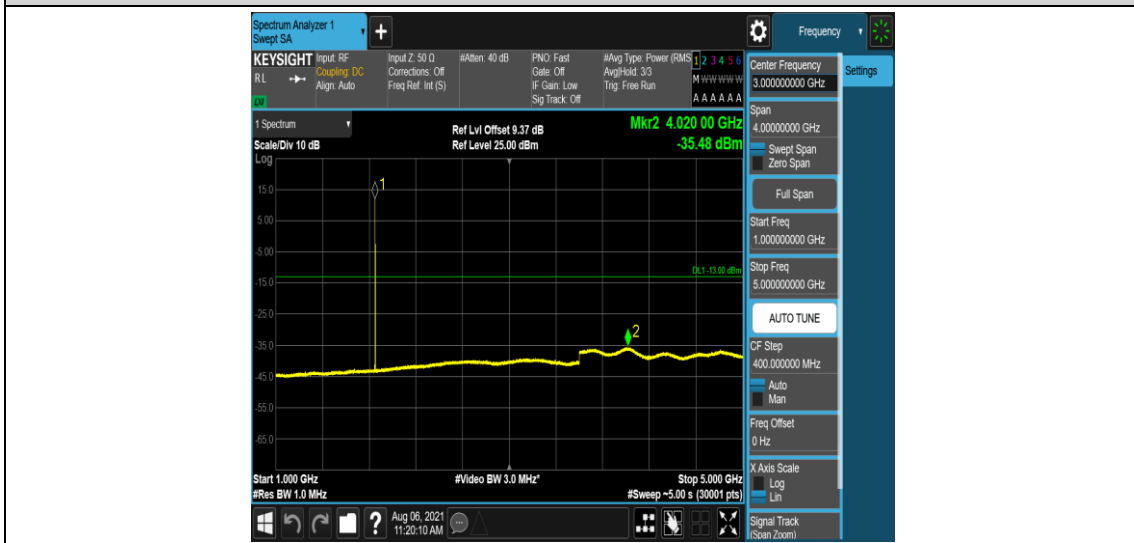

Band2-1.4MHz-QPSK-19193-6-0-Low-12000-26500--51.05-PASS

Band2-1.4MHz-16QAM-18607-1-0-Low-0.009-0.15--51.45-PASS

Band2-1.4MHz-16QAM-18607-1-0-Low-0.15-30--50.22-PASS

Band2-1.4MHz-16QAM-18607-1-0-Low-30-1000--33.32-PASS

Band2-1.4MHz-16QAM-18607-1-0-Low-1000-5000--35.48-PASS

Band2-1.4MHz-16QAM-18607-1-0-Low-5000-12000--56.76-PASS

Band2-1.4MHz-16QAM-18607-1-0-Low-12000-26500--51.4-PASS

Band2-1.4MHz-16QAM-18607-6-0-Low-0.009-0.15--51.02-PASS