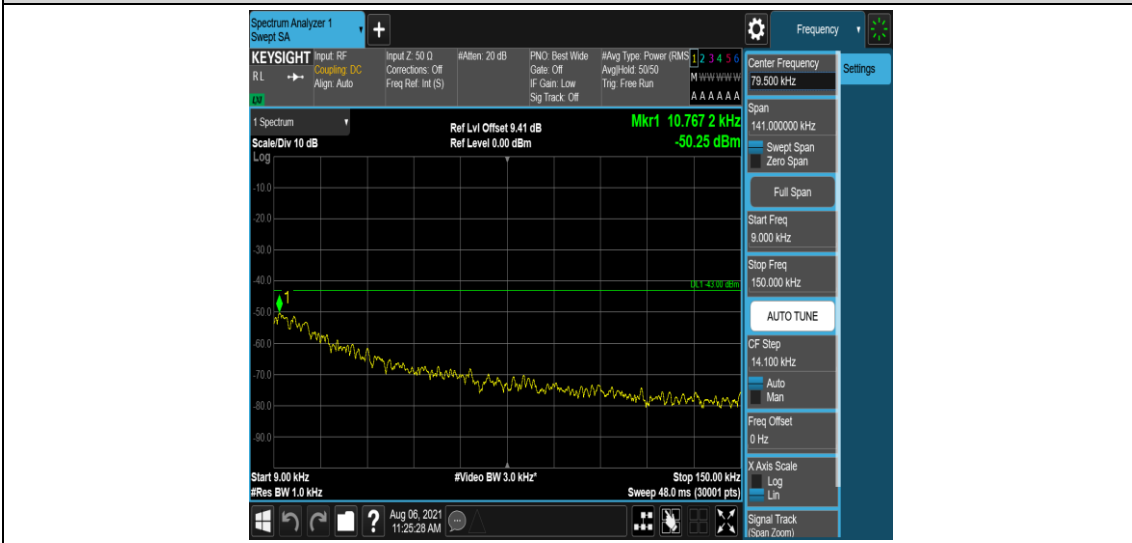

Band2-1.4MHz-16QAM-18607-6-0-Low-0.15-30--49.6-PASS

Band2-1.4MHz-16QAM-18607-6-0-Low-30-1000--32.66-PASS

Band2-1.4MHz-16QAM-18607-6-0-Low-1000-5000--35.7-PASS

Band2-1.4MHz-16QAM-18607-6-0-Low-5000-12000--56.87-PASS

Band2-1.4MHz-16QAM-18607-6-0-Low-12000-26500--51.38-PASS

Band2-1.4MHz-16QAM-18900-1-0-Low-0.009-0.15--50.25-PASS

Band2-1.4MHz-16QAM-18900-1-0-Low-0.15-30--51.11-PASS

Band2-1.4MHz-16QAM-18900-1-0-Low-30-1000--33.02-PASS