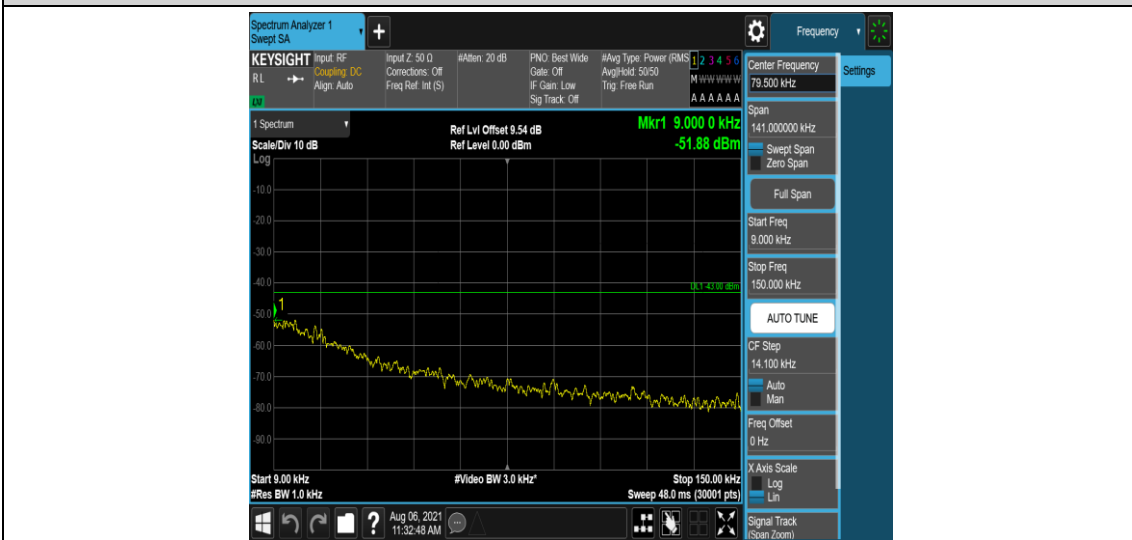

Band2-1.4MHz-QPSK-19193-1-5-Low-0.15-30--47.57-PASS

Band2-1.4MHz-QPSK-19193-1-5-Low-30-1000--32.75-PASS

Band2-1.4MHz-QPSK-19193-1-5-Low-1000-5000--35.51-PASS

Band2-1.4MHz-QPSK-19193-1-5-Low-5000-12000--56.58-PASS

Band2-1.4MHz-QPSK-19193-1-5-Low-12000-26500--51.19-PASS

Band2-1.4MHz-QPSK-19193-6-0-Low-0.009-0.15--51.89-PASS