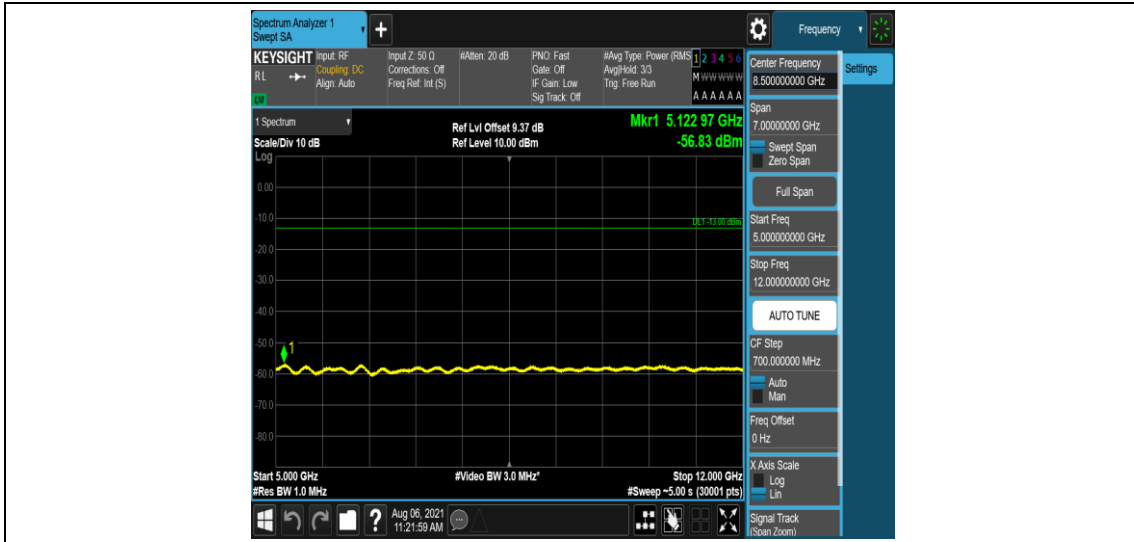

Band2-1.4MHz-QPSK-18607-6-0-Low-1000-5000--35.69-PASS