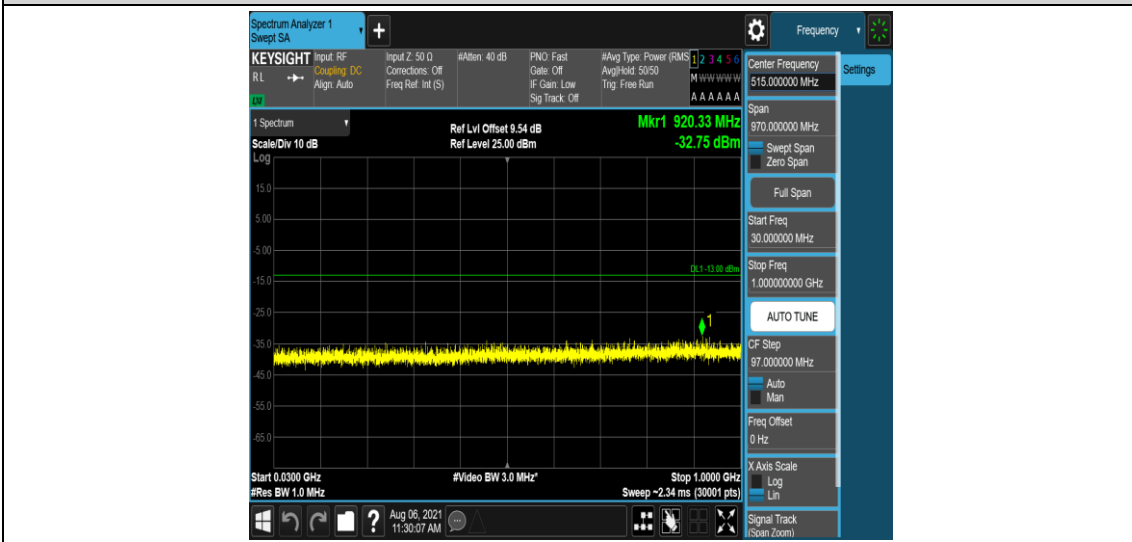

Band2-1.4MHz-QPSK-19193-1-5-Low-0.15-30--47.57-PASS