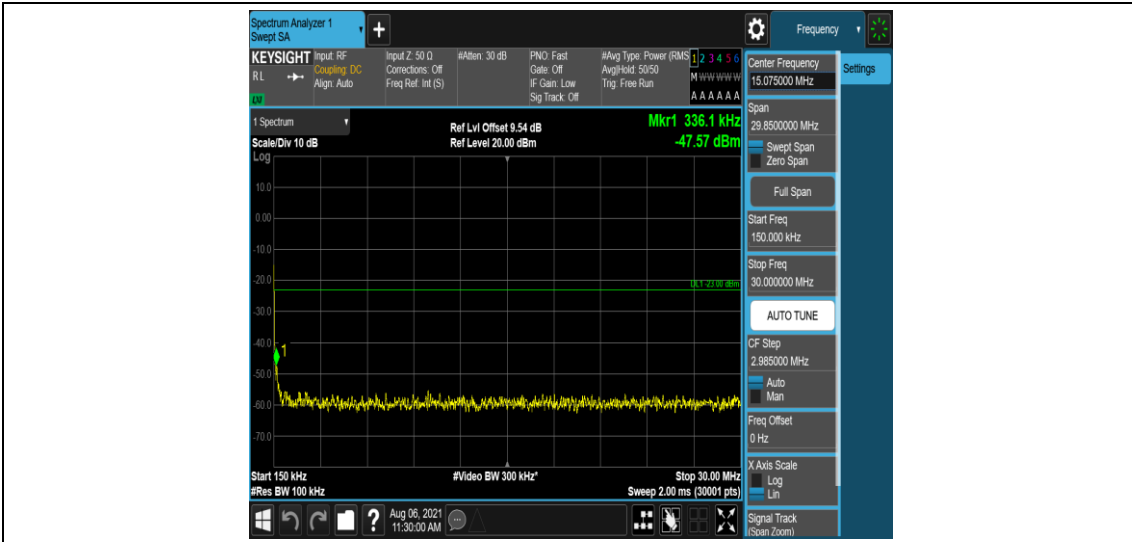

Band2-1.4MHz-QPSK-18900-6-0-Low-1000-5000--35.68-PASS

Band2-1.4MHz-QPSK-18900-6-0-Low-5000-12000--56.88-PASS

Band2-1.4MHz-QPSK-18900-6-0-Low-12000-26500--51.35-PASS

Band2-1.4MHz-QPSK-19193-1-5-Low-0.009-0.15--51.52-PASS