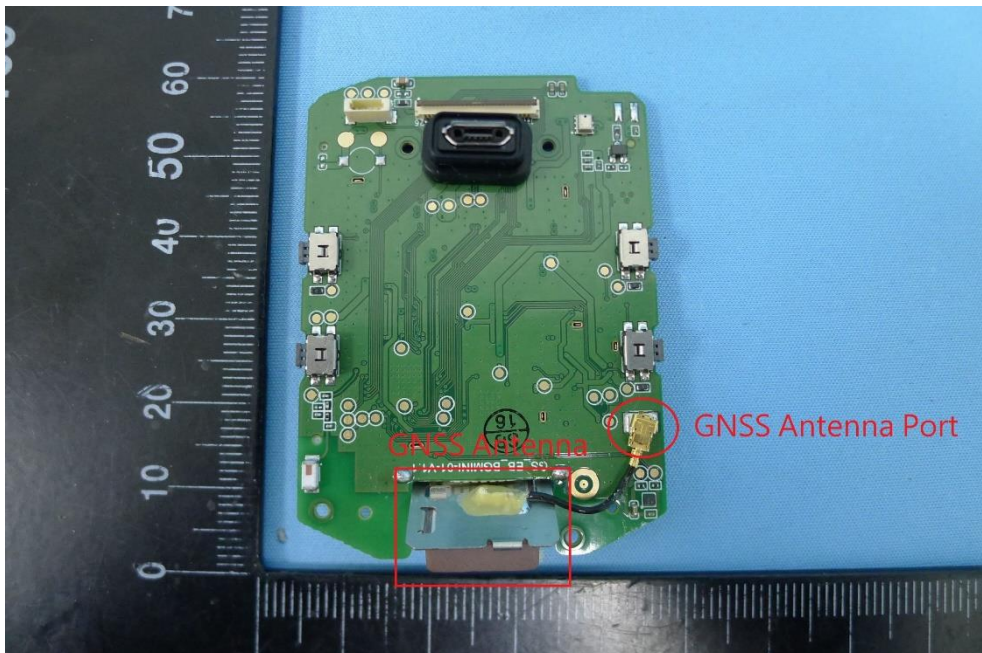

Product: BackTrack Mini

Brand Name: Bushnell

Model Number: GPSBTM

Internal Photograph

(1) EUT Photo

(2) EUT Photo

(3) EUT Photo

(4) EUT Photo

(5) EUT Photo

(6) EUT Photo

(7) EUT Photo

(8) EUT Photo

(9) EUT Photo

(10) EUT Photo

(11) EUT Photo

(12) EUT Photo