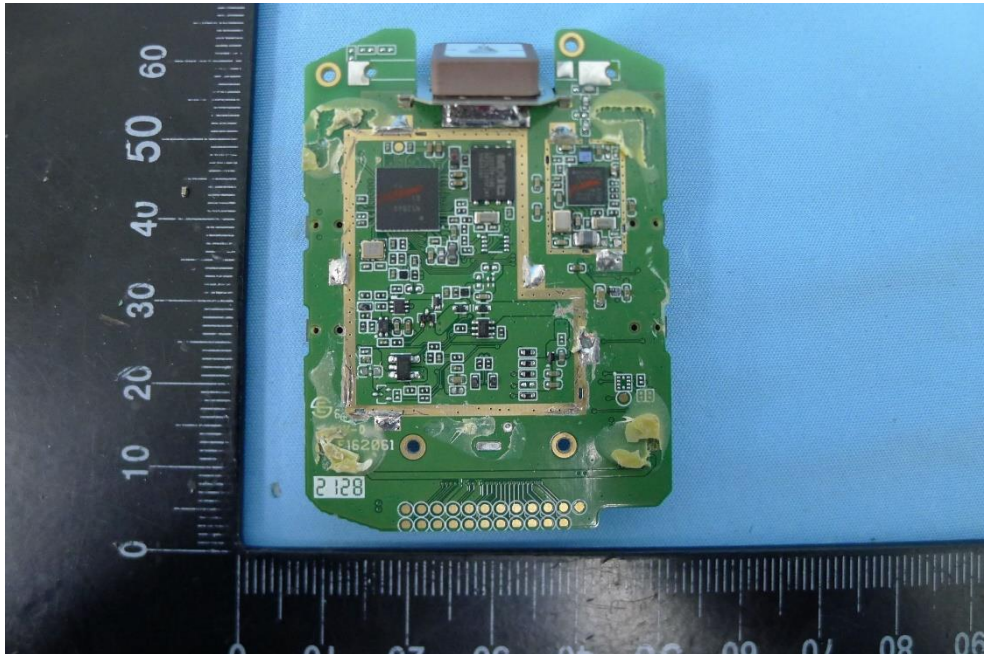

Product: BackTrack Mini

Brand Name: Bushnell

Model Number: GPSBTM

Internal Photograph

(1) EUT Photo

(2) EUT Photo

(3) EUT Photo

(4) EUT Photo

(5) EUT Photo

(6) EUT Photo

(7) EUT Photo

(8) EUT Photo

(9) EUT Photo

(10) EUT Photo

(11) EUT Photo

(12) EUT Photo