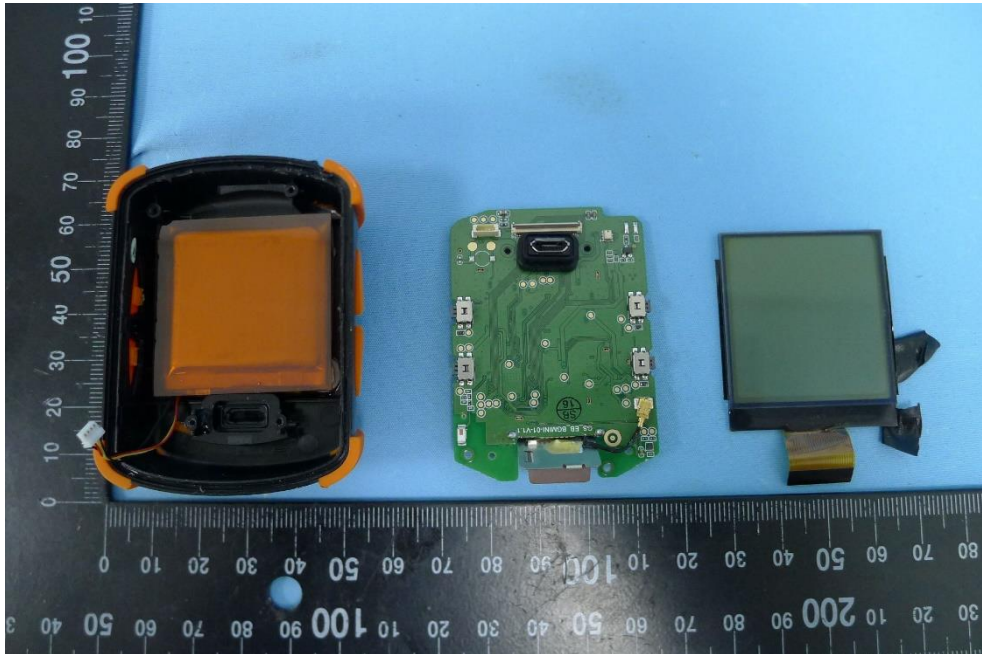

Product: BackTrack Mini

Brand Name: Bushnell

Model Number: GPSBTM

Internal Photograph

(1) EUT Photo

(2) EUT Photo

(3) EUT Photo

(4) EUT Photo

(5) EUT Photo

(6) EUT Photo

(7) EUT Photo

(8) EUT Photo

(9) EUT Photo

(10) EUT Photo

(11) EUT Photo

(12) EUT Photo