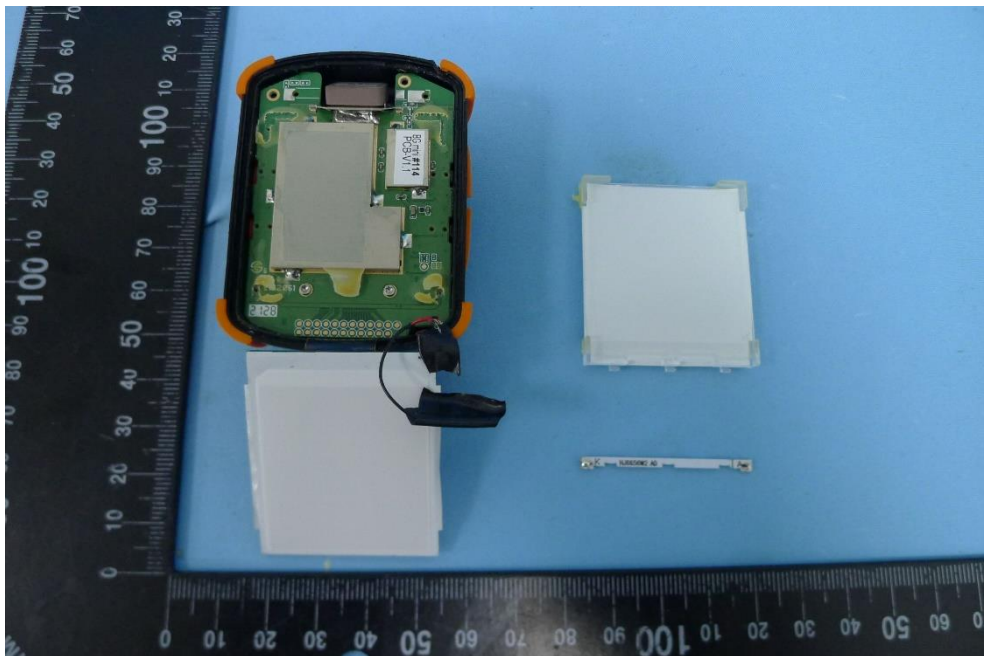

Product: BackTrack Mini

Brand Name: Bushnell

Model Number: GPSBTM

Internal Photograph

(1) EUT Photo

(2) EUT Photo

(3) EUT Photo

(4) EUT Photo

(5) EUT Photo

(6) EUT Photo

(7) EUT Photo

(8) EUT Photo

(9) EUT Photo

(10) EUT Photo

(11) EUT Photo

(12) EUT Photo