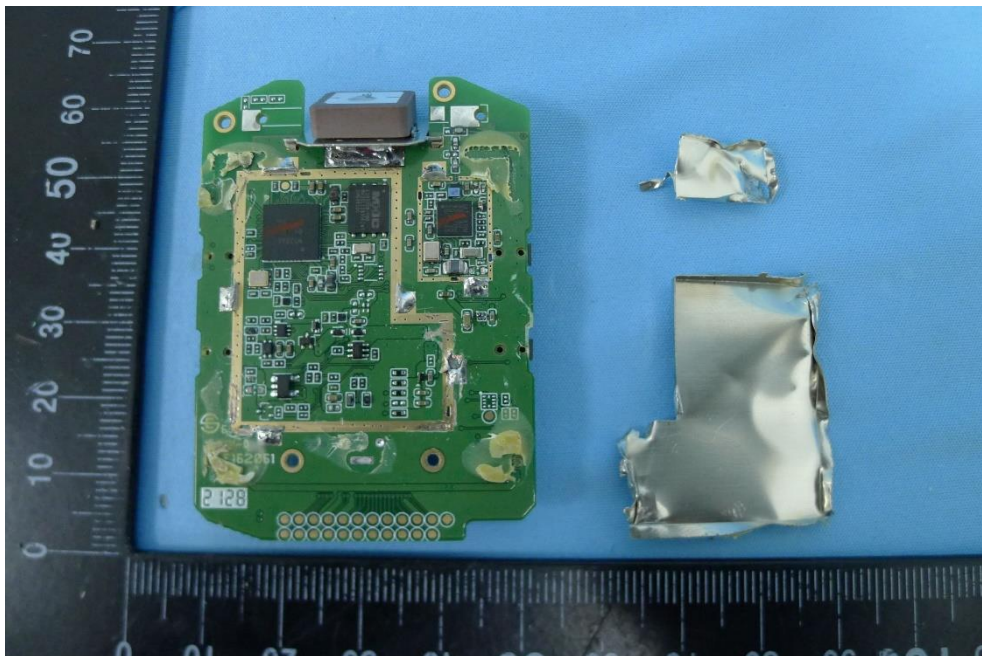

Product: BackTrack Mini

Brand Name: Bushnell

Model Number: GPSBTM

Internal Photograph

(1) EUT Photo

(2) EUT Photo

(3) EUT Photo

(4) EUT Photo

(5) EUT Photo

(6) EUT Photo

(7) EUT Photo

(8) EUT Photo

(9) EUT Photo

(10) EUT Photo

(11) EUT Photo

(12) EUT Photo