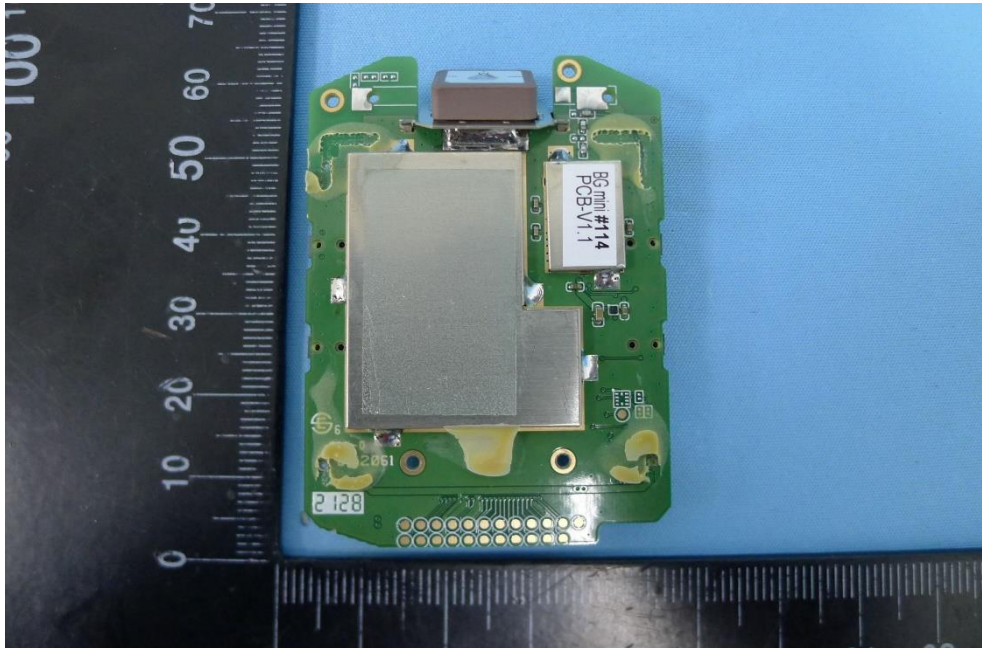

Product: BackTrack Mini

Brand Name: Bushnell

Model Number: GPSBTM

Internal Photograph

(1) EUT Photo

(2) EUT Photo

(3) EUT Photo

(4) EUT Photo

(5) EUT Photo

(6) EUT Photo

(7) EUT Photo

(8) EUT Photo

(9) EUT Photo

(10) EUT Photo

(11) EUT Photo

(12) EUT Photo