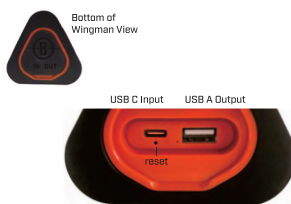

WINGMAN

Bluetooth Speaker + Bluetooth remote

QUICK START GUIDE

Model #362210, 362220

Made in China

What's in the box

- 1 - Wingman View
- 1 - Wingman View Remote
- 1 - USB Cable

Connect to the app

Scan code to download the Bushnell Golf App.

app.bushnellgolf.com/install

- » Register the Wingman View on the app.
- » Get shot distances.
- » Get first tee introductions for up to 8 golfers.
- » Create up to 10 custom sound bites.

Scan code to go to the User Manual

Speaker button functions

	On/Off — 2 clicks toggles TWS mode	
	Bluetooth — hold 3 seconds to enter Bluetooth Pairing Mode	
	Volume Up — 1 click: pause/play	press volume buttons together to toggle between Indoor/Outdoor Mode
	Play — 2 clicks: next track/song 3 clicks: previous track/song	
	Volume Down —	

PLAY GOLF MODE button functions

	On/Off — 2 clicks toggles TWS mode
	Bluetooth — 1 click shows hazard screen 2 clicks puts screen in hole change mode press + for next hole or - for previous hole
	Volume Up — next hole
	Play —
	Volume Down — previous hole

Remote functions

MUSIC MODE 1 click: pause/play 2 clicks: next track/song 3 clicks: previous track/song Hold: pairing mode *Bushnell Golf App needs to be running in the foreground or background of your phone for the remote to control music.	IN PLAY GOLF MODE 1 click: GPS yardage 2 clicks: 1st custom message 3 clicks: 2nd custom message Hold: pairing mode

Press Vol Up & Vol Down together to enter Music Mode briefly.

Charging