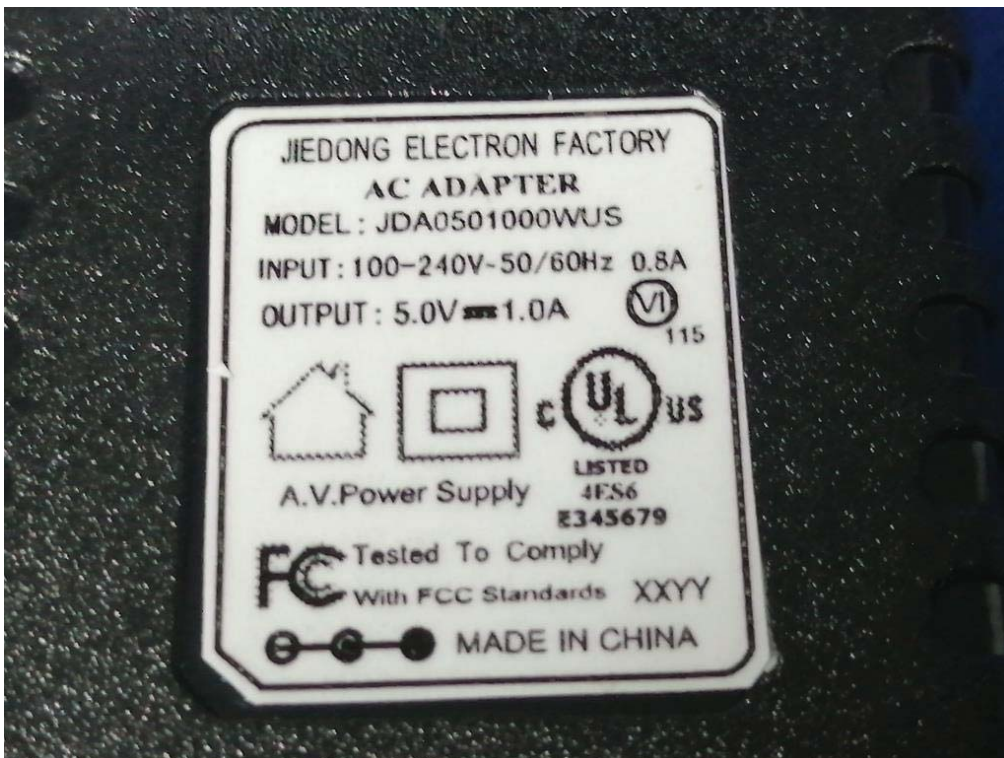

Model No.: MET1448, BL-1448, CD-565, CD-565XXXXX(where xxxxx denote any printable characters in the ASCII Standard Character Table to represent variances in cosmetics or buyers), MD-1448, PL-1448

END OF REPORT