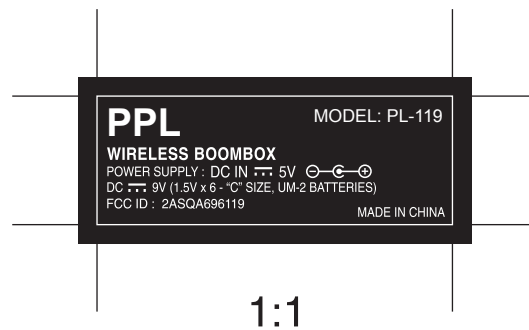

MODEL: BCB119B
TITLE: RATING LABEL
COLOR: **BLACK** LABEL WITH **WHITE** WORDINGS
SIZE: 47(L) x 17(H)/mm
DATE: APR 9, 20.

MODEL: BCB119B
TITLE: RATING LABEL
COLOR: **BLACK** LABEL WITH **WHITE** WORDINGS
SIZE: 47(L) x 17(H)/mm
DATE: APR 9, 20.

1:1

DIECUT

MODEL: BCB119B

TITLE: RATING LABEL

COLOR: **BLACK** LABEL WITH **WHITE** WORDINGS

SIZE: 47(L) x 17(H)/mm

DATE: APR 9, 20.

1:1

DIECUT

MODEL: BCB119B

TITLE: FCC & DHHS LABEL

COLOR: **BLACK** LABEL WITH **WHITE** WORDINGS

SIZE: 34(L) x 11(H)/mm

DATE: APR 9, 20.