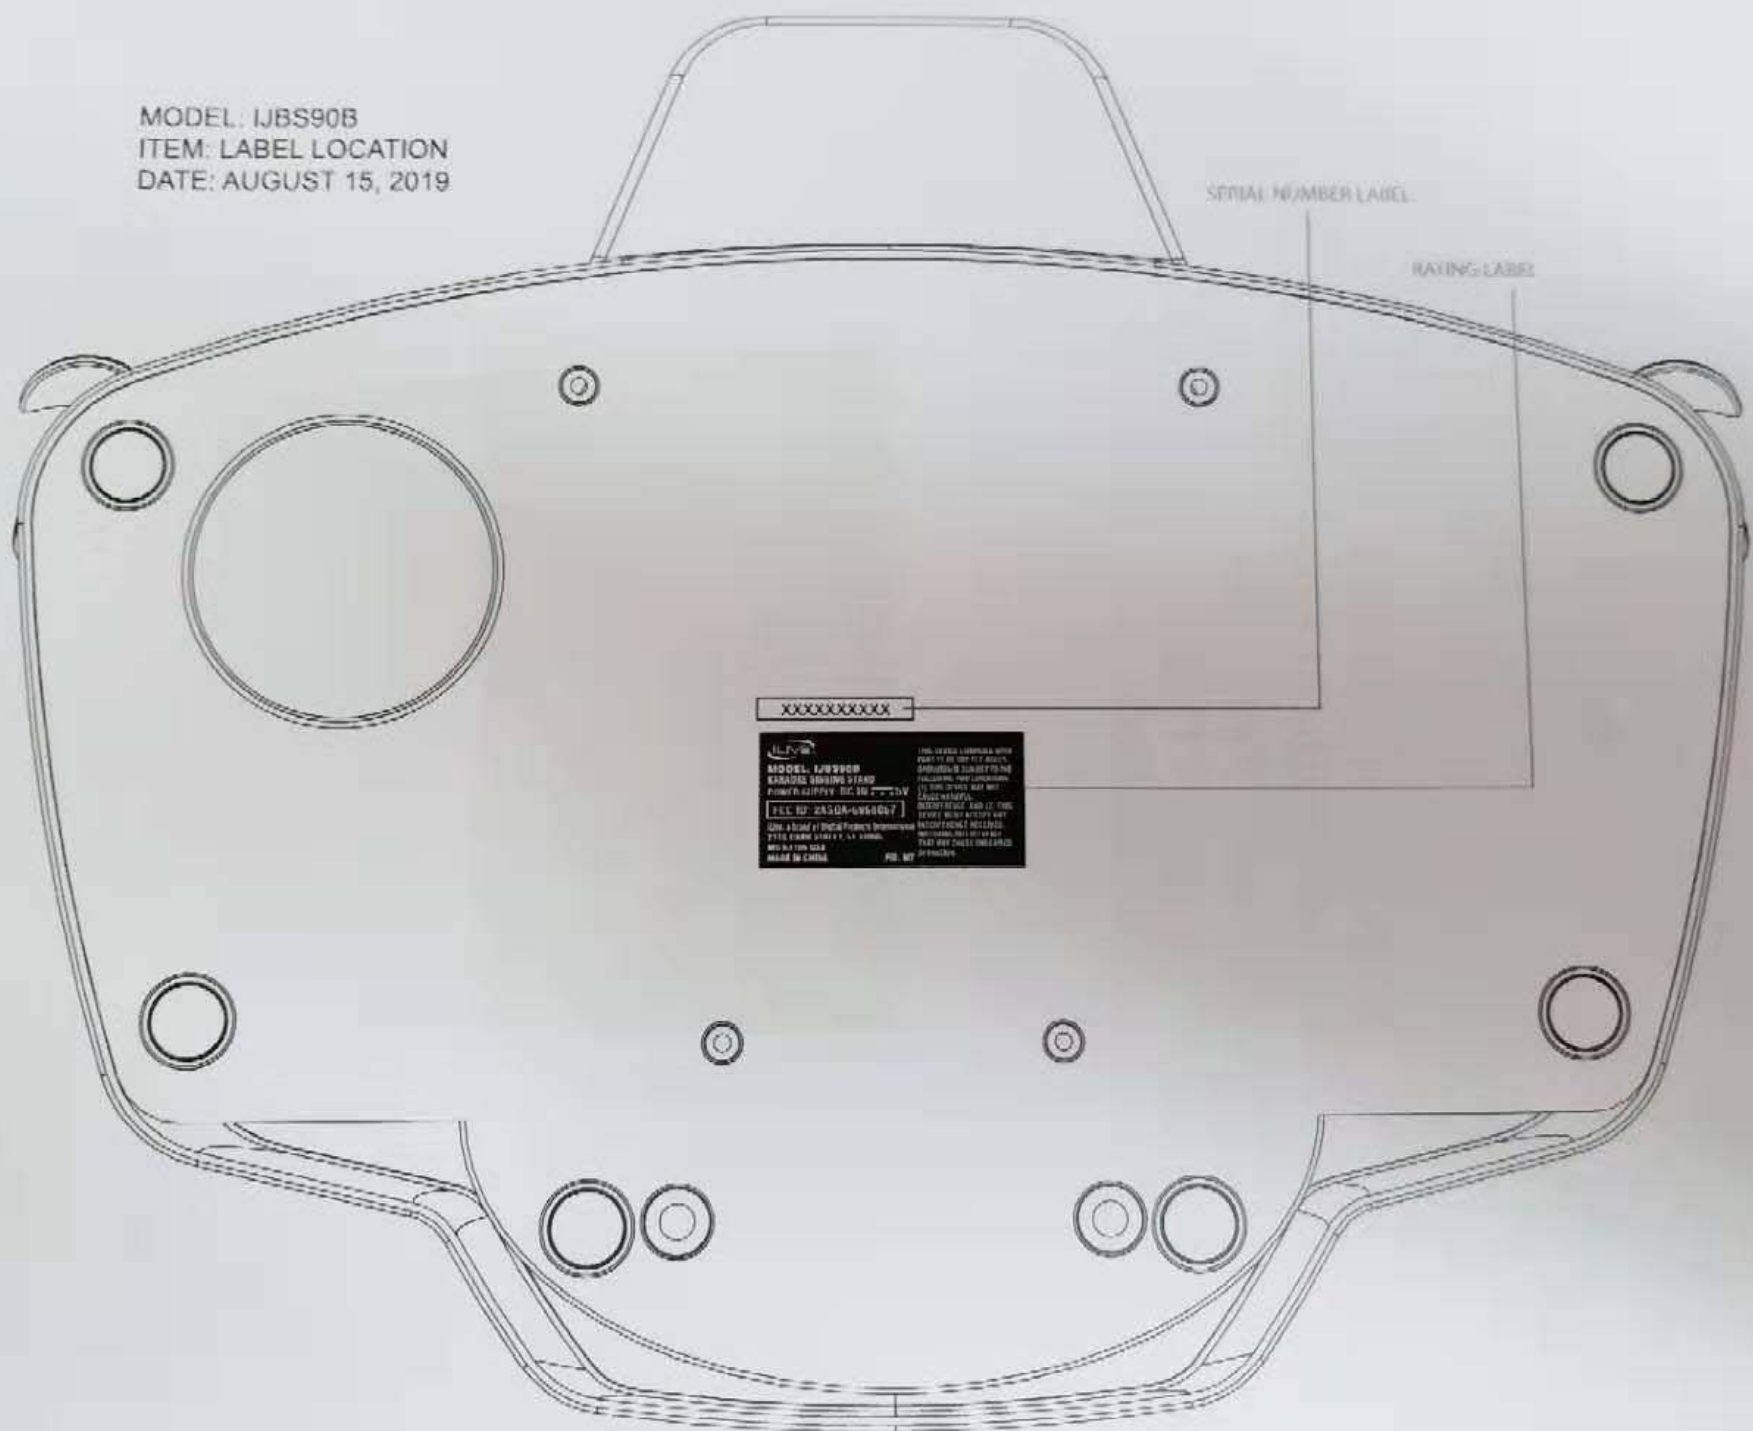

MODEL: IJBS90B
ITEM: LABEL LOCATION
DATE: AUGUST 15, 2019

SERIAL NUMBER LABEL

RATING LABEL

XXXXXXXXXX

ILPVA
MODEL: IJBS90B
SERIAL NUMBER: XXXXXXXX
ITEM: LABEL LOCATION
DATE: AUGUST 15, 2019
FILL TO: 2500-450007
MADE IN CHINA