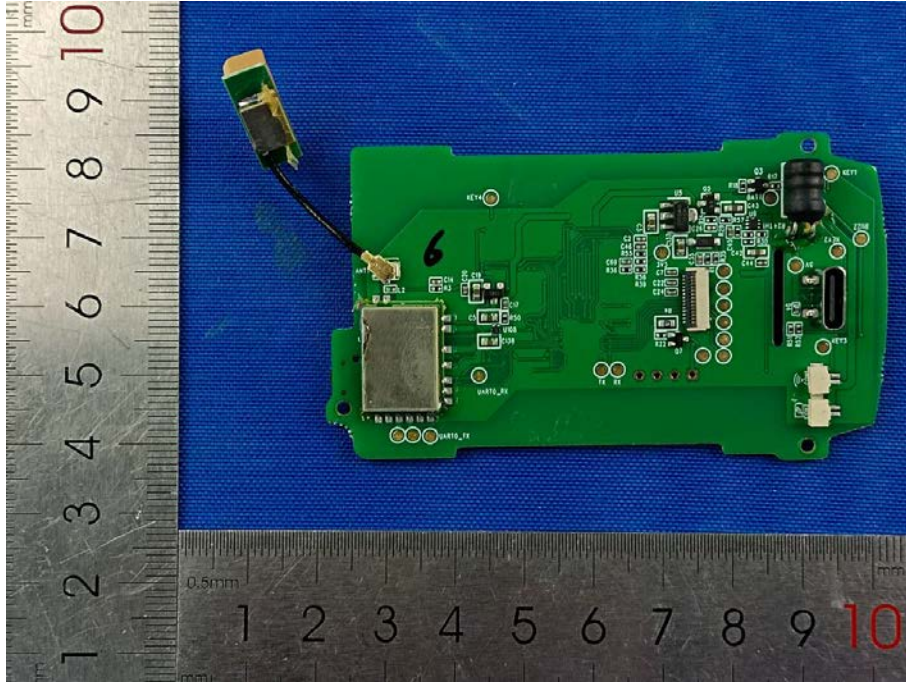

Photographs of the EUT (Internal Photos)

Model: CL600

GPS
Antenna