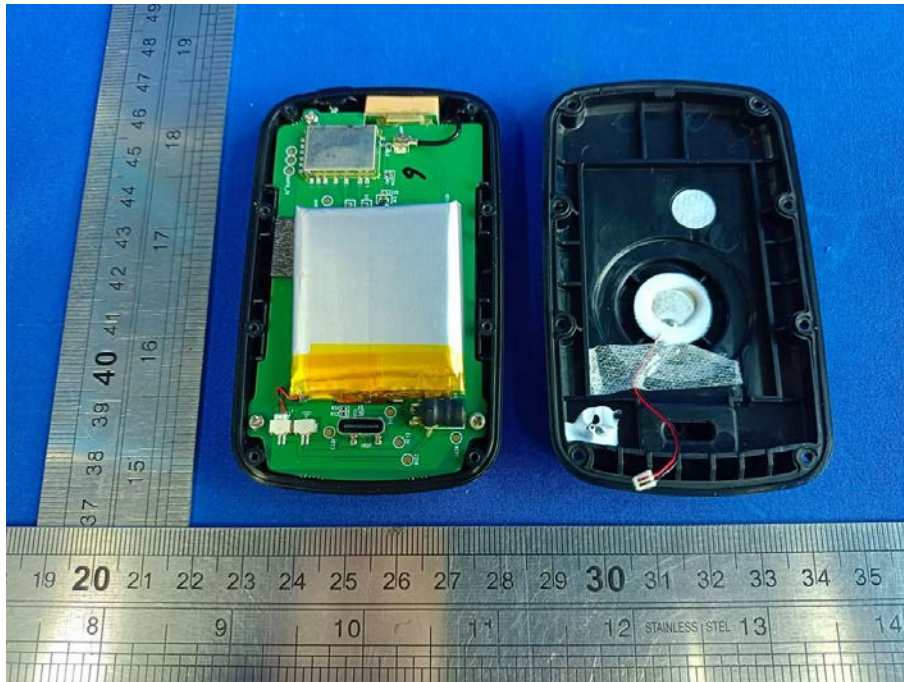

Photographs of the EUT (Internal Photos)

Model: CL600

GPS
Antenna