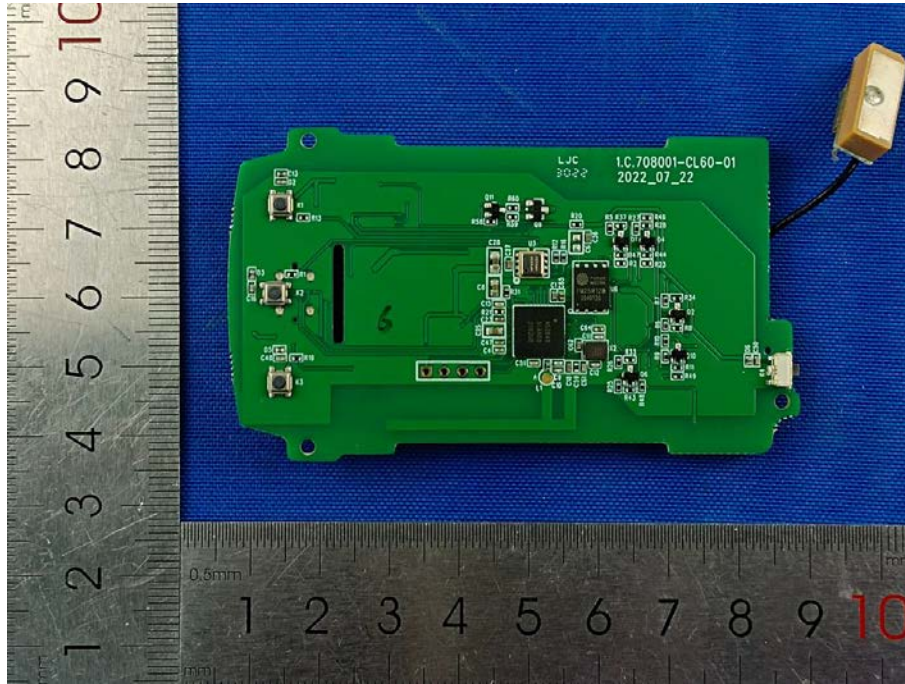

Photographs of the EUT (Internal Photos)

Model: CL600

GPS
Antenna