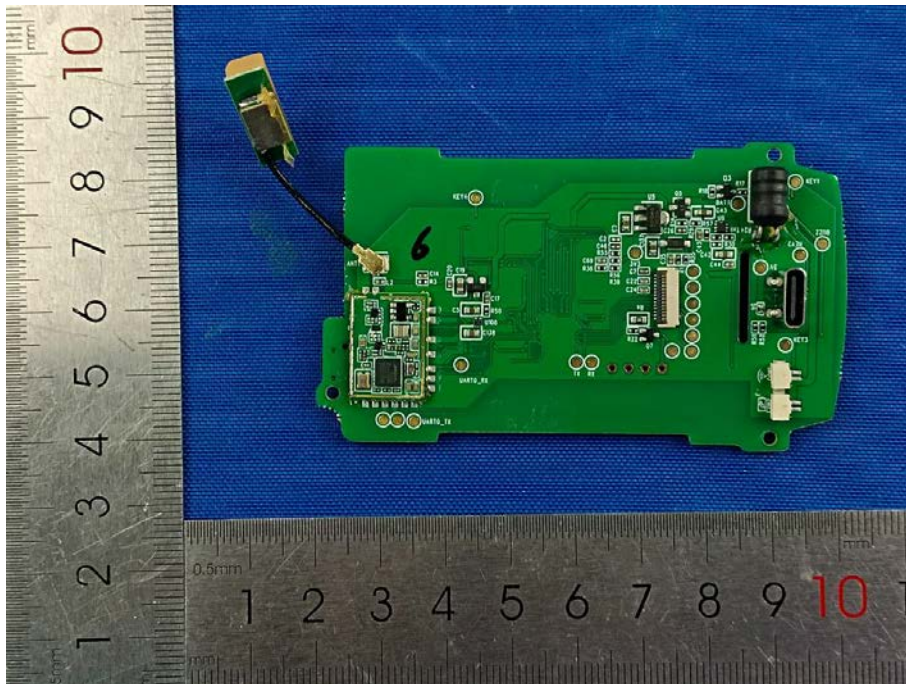

Photographs of the EUT (Internal Photos)

Model: CL600

GPS
Antenna