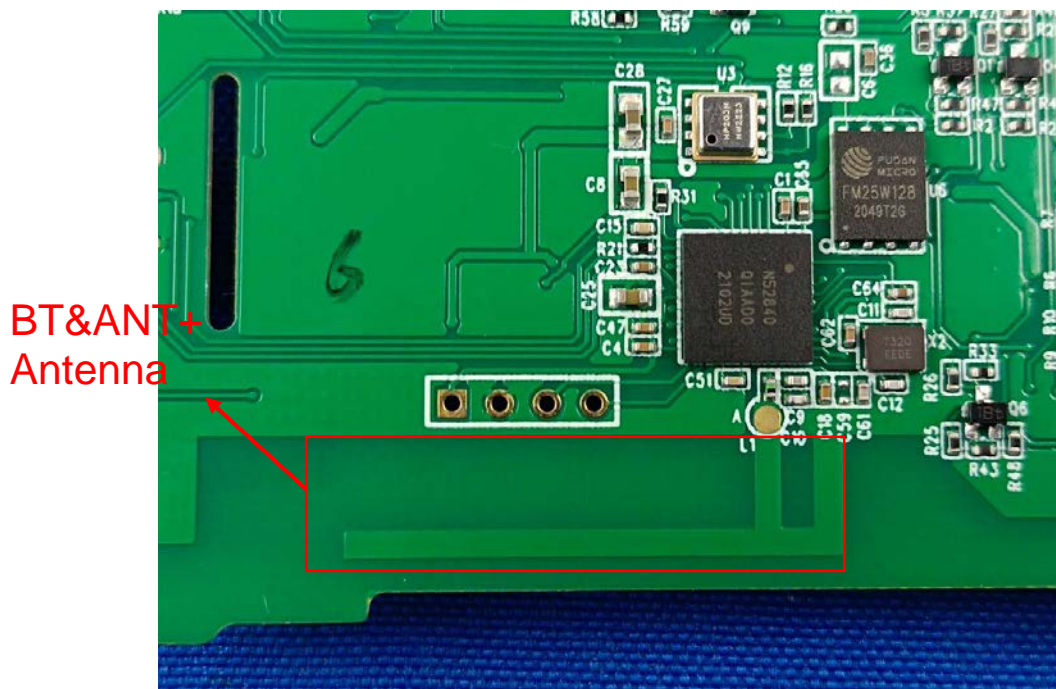

Photographs of the EUT (Internal Photos)

Model: CL600

GPS
Antenna