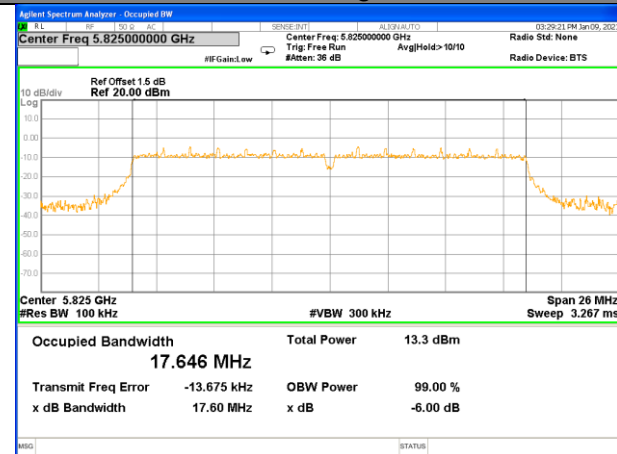

WLAN_Band-4

WLAN_Band-4

W58_11n40_Lower_6BW

W58_11n40_Higher_6BW

W58_11ac20_Lower_6BW

W58_11ac20_Middle_6BW

W58_11ac20_Higher_6BW

W58_11ac40_Lower_6BW

WLAN_Band-4

WLAN_Band-4

W58_11ac40_Higher_6BW

W58_11ac80_-6_Bandwidth_5775M