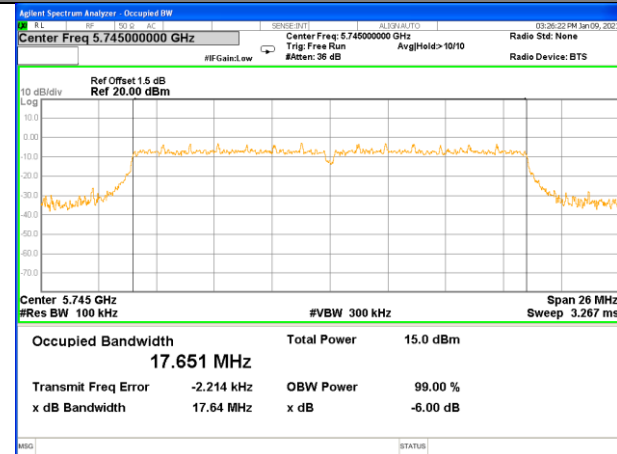

WLAN_Band-4

WLAN_Band-4

W58_11n40_Lower_6BW

W58_11n40_Higher_6BW

W58_11ac20_Lower_6BW

W58_11ac20_Middle_6BW

W58_11ac20_Higher_6BW

W58_11ac40_Lower_6BW

WLAN_Band-4

WLAN_Band-4

W58_11ac40_Higher_6BW

W58_11ac80_-6_Bandwidth_5775M