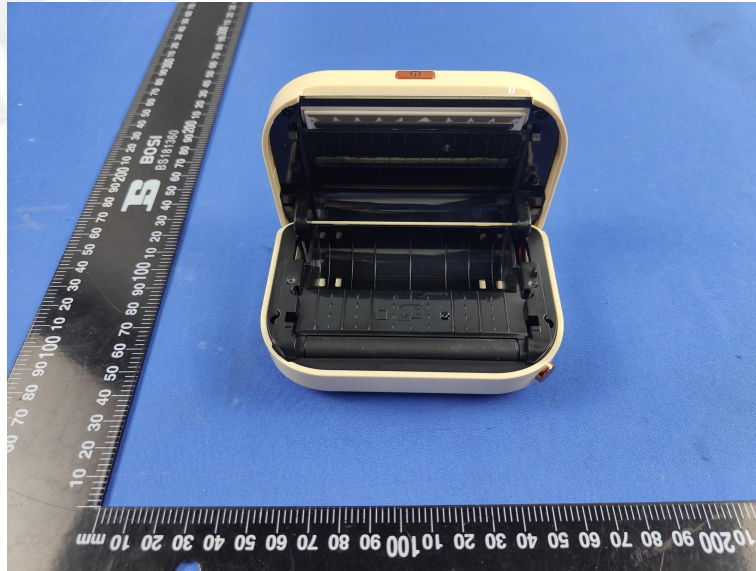

Internal Photos of EUT

Bluetooth
Antenna