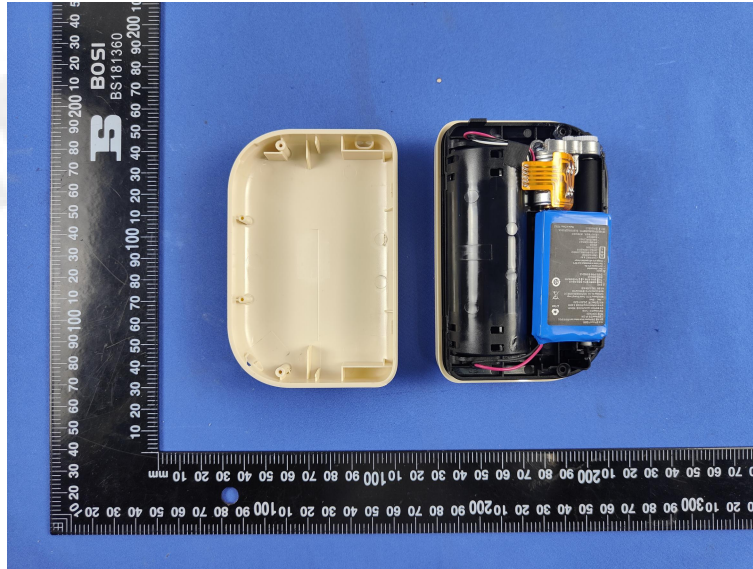

Internal Photos of EUT

Bluetooth
Antenna