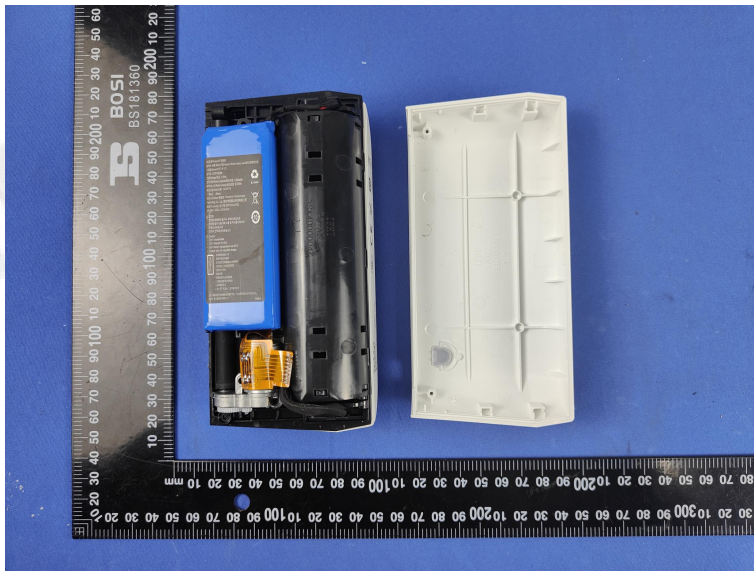

Internal Photos of EUT

Bluetooth Antenna