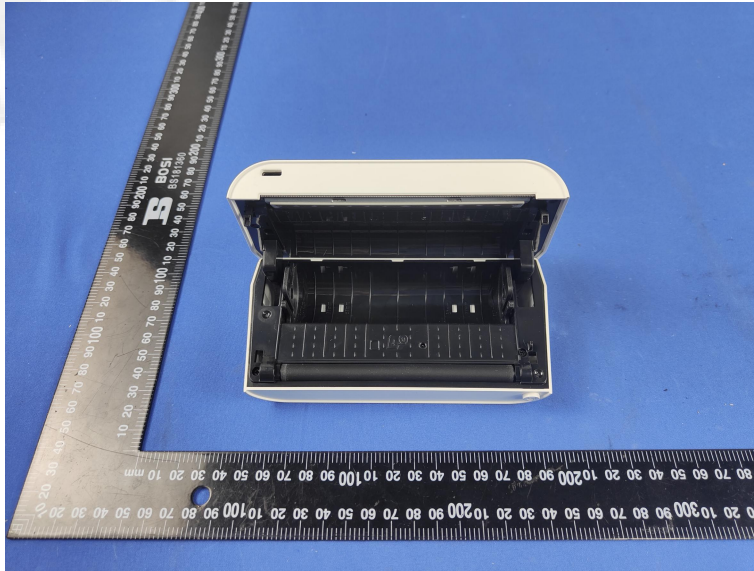

Internal Photos of EUT

Bluetooth Antenna