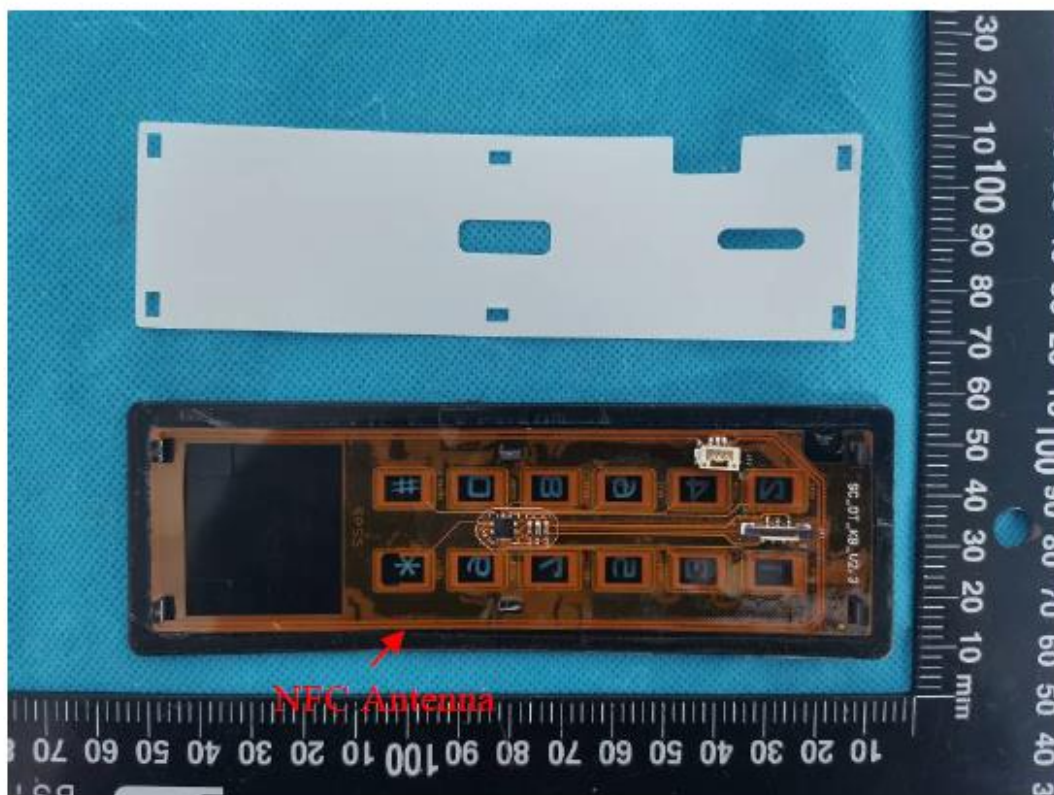

NFC antenna and RFID antenna information:

125kHz Antenna

Note: All measurements were performed radiated and therefore additional antenna gain documentation is not required.