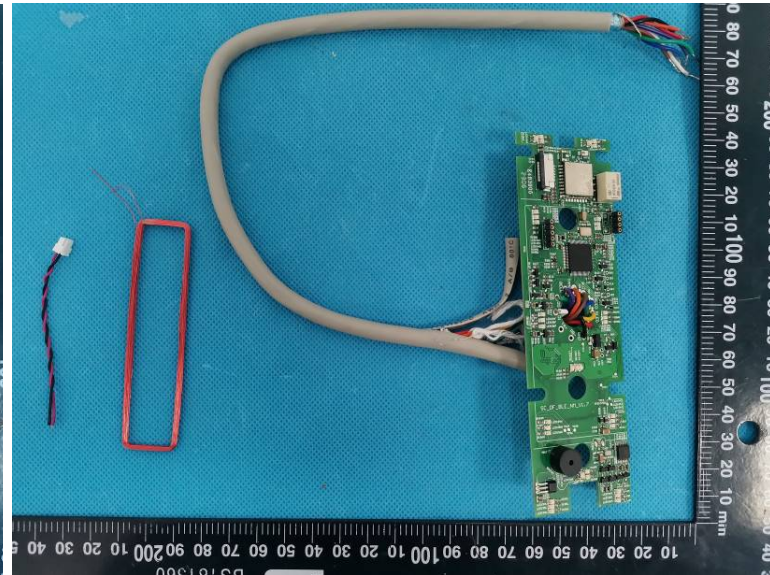

EUT INTERNAL PHOTOGRAPHS

REAKBLENFCV2-LB(BTH352-8K)

REABLENFCV2-LB(BTH352-8N)

125kHz Antena

125kHz Antena

BT Chip

BT Chip

BT Antenna