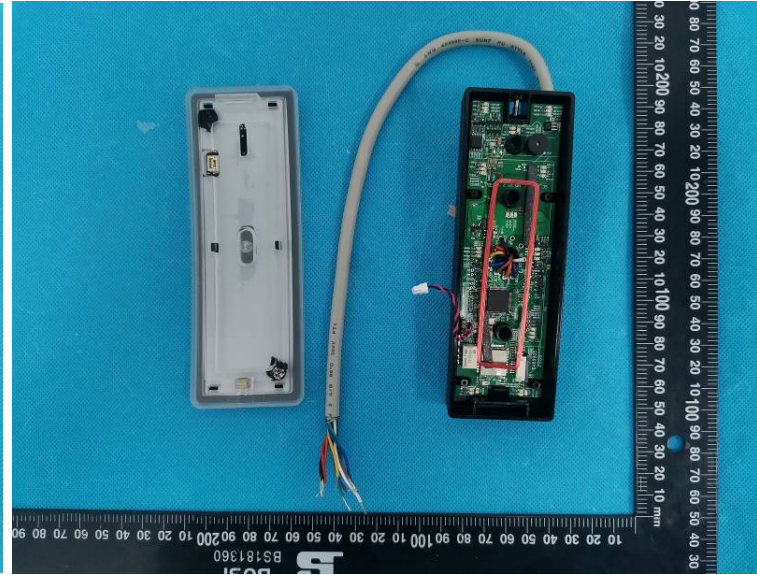

EUT INTERNAL PHOTOGRAPHS

REAKBLENFCV2-LB(BTH352-8K)

REABLENFCV2-LB(BTH352-8N)

125kHz Antena

125kHz Antena

BT Chip

BT Chip

BT Antenna