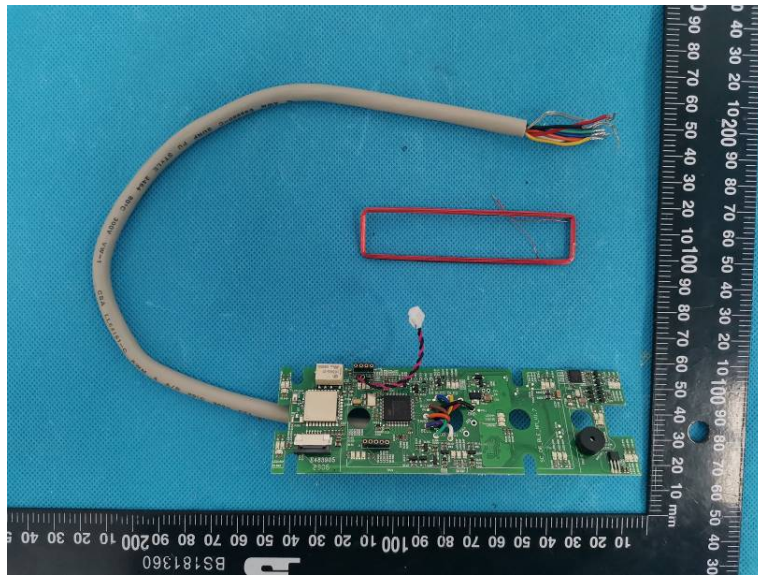

EUT INTERNAL PHOTOGRAPHS

REAKBLENFCV2-LB(BTH352-8K)

REABLENFCV2-LB(BTH352-8N)

125kHz Antena

125kHz Antena

BT Chip

BT Chip

BT Antenna

BT Antenna