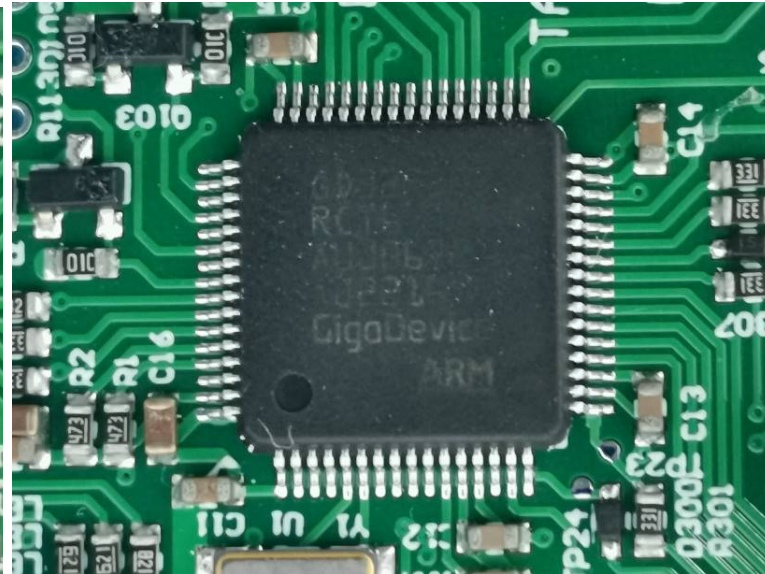

EUT INTERNAL PHOTOGRAPHS

REAKBLENFCV2-LB(BTH352-8K)

REABLENFCV2-LB(BTH352-8N)

125kHz Antena

125kHz Antena

BT Chip

BT Chip

BT Antenna

BT Antenna