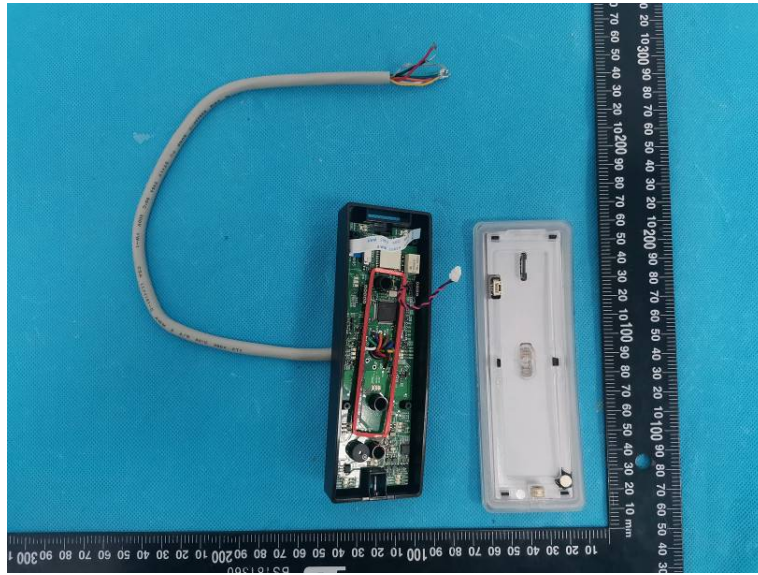

EUT INTERNAL PHOTOGRAPHS

REAKBLENFCV2-LB(BTH352-8K)

REABLENFCV2-LB(BTH352-8N)

125kHz Antena

125kHz Antena

BT Chip

BT Chip

BT Antenna