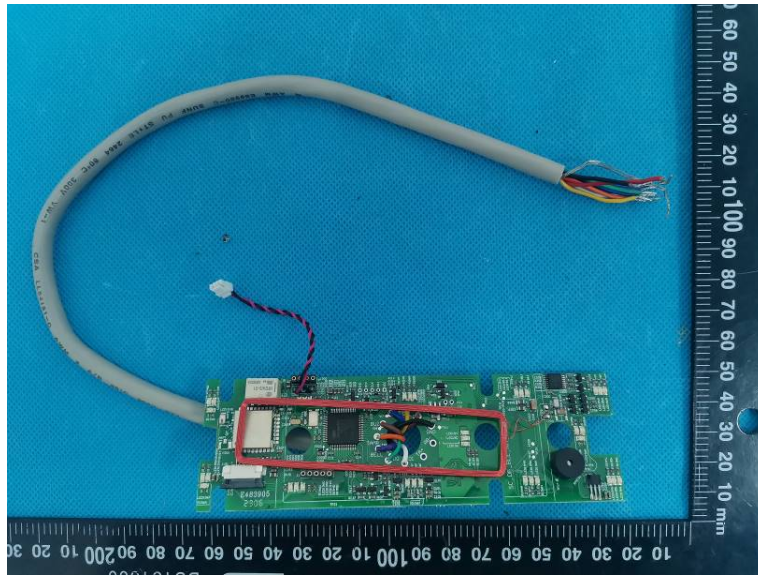

EUT INTERNAL PHOTOGRAPHS

REAKBLENFCV2-LB(BTH352-8K)

REABLENFCV2-LB(BTH352-8N)

125kHz Antena

125kHz Antena

BT Chip

BT Chip

BT Antenna

BT Antenna