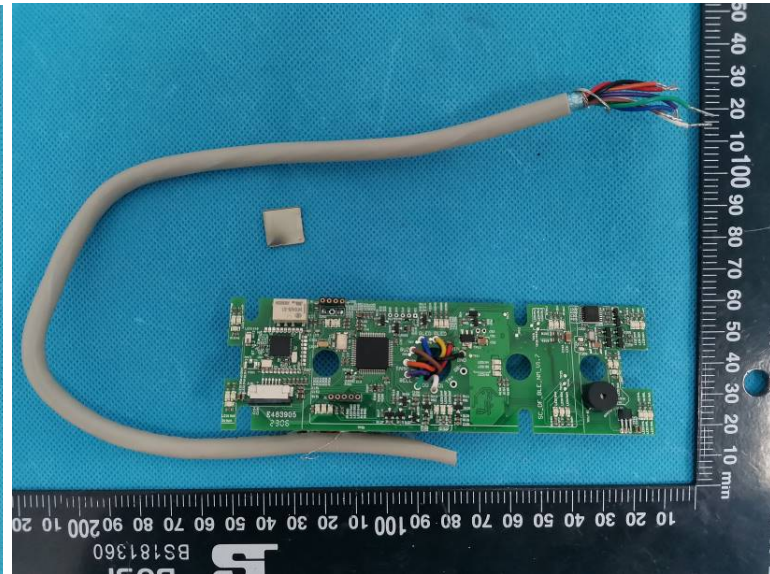

EUT INTERNAL PHOTOGRAPHS

REAKBLENFCV2-LB(BTH352-8K)

REABLENFCV2-LB(BTH352-8N)

125kHz Antena

125kHz Antena

BT Chip

BT Chip

BT Antenna

BT Antenna