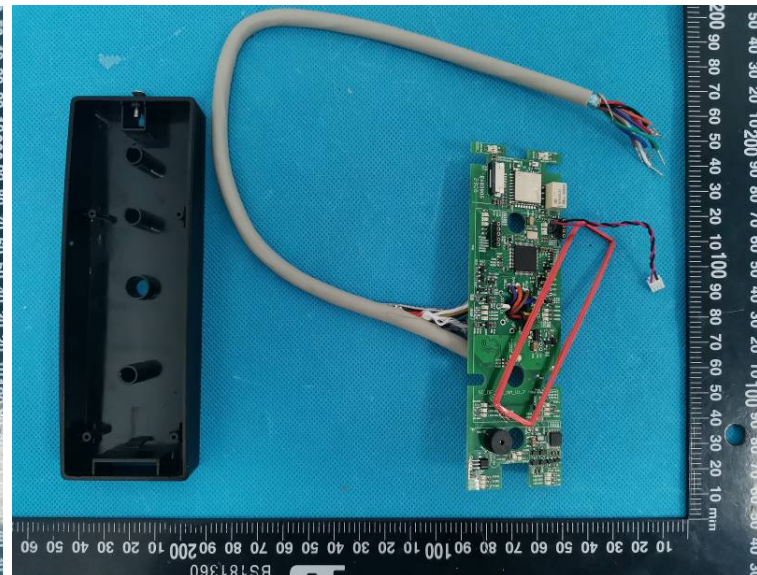

EUT INTERNAL PHOTOGRAPHS

REAKBLENFCV2-LB(BTH352-8K)

REABLENFCV2-LB(BTH352-8N)

125kHz Antena

125kHz Antena

BT Chip

BT Chip

BT Antenna