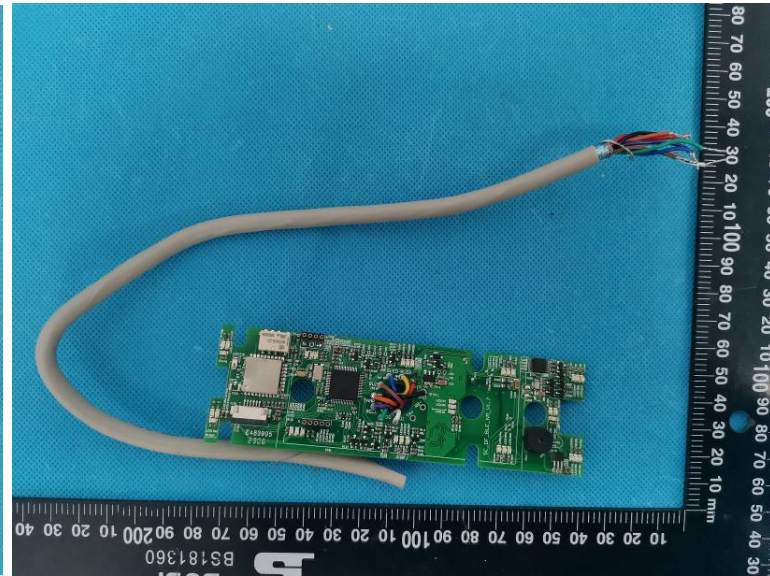

EUT INTERNAL PHOTOGRAPHS

REAKBLENFCV2-LB(BTH352-8K)

REABLENFCV2-LB(BTH352-8N)

125kHz Antena

125kHz Antena

BT Chip

BT Chip

BT Antenna

BT Antenna