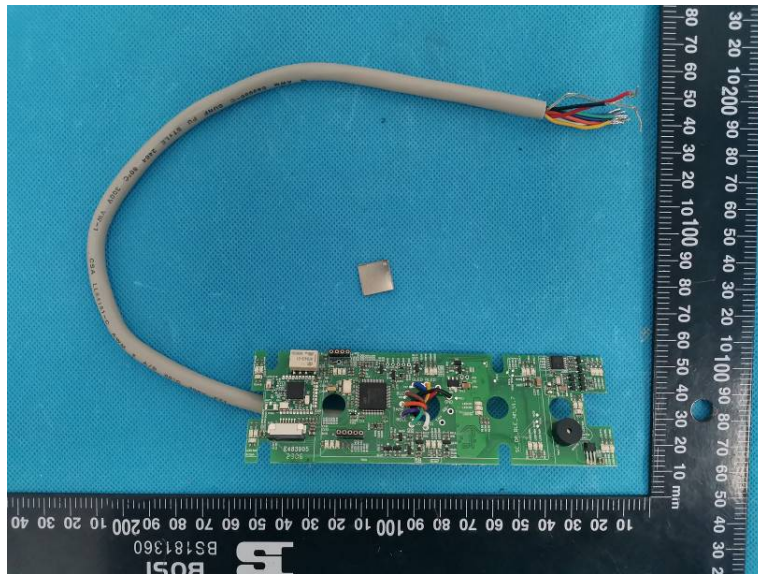

EUT INTERNAL PHOTOGRAPHS

REAKBLENFCV2-LB(BTH352-8K)

REABLENFCV2-LB(BTH352-8N)

125kHz Antena

125kHz Antena

BT Chip

BT Chip

BT Antenna

BT Antenna