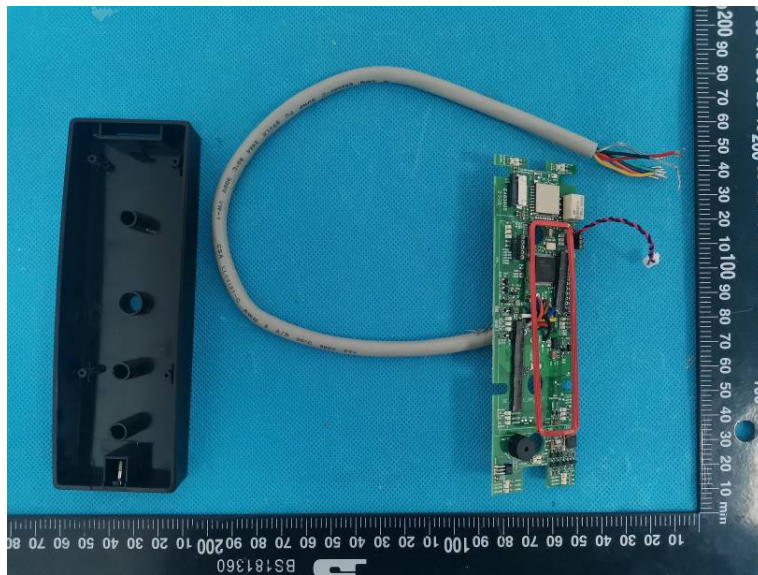

EUT INTERNAL PHOTOGRAPHS

REAKBLENFCV2-LB(BTH352-8K)

REABLENFCV2-LB(BTH352-8N)

125kHz Antena

125kHz Antena

BT Chip

BT Chip

BT Antenna