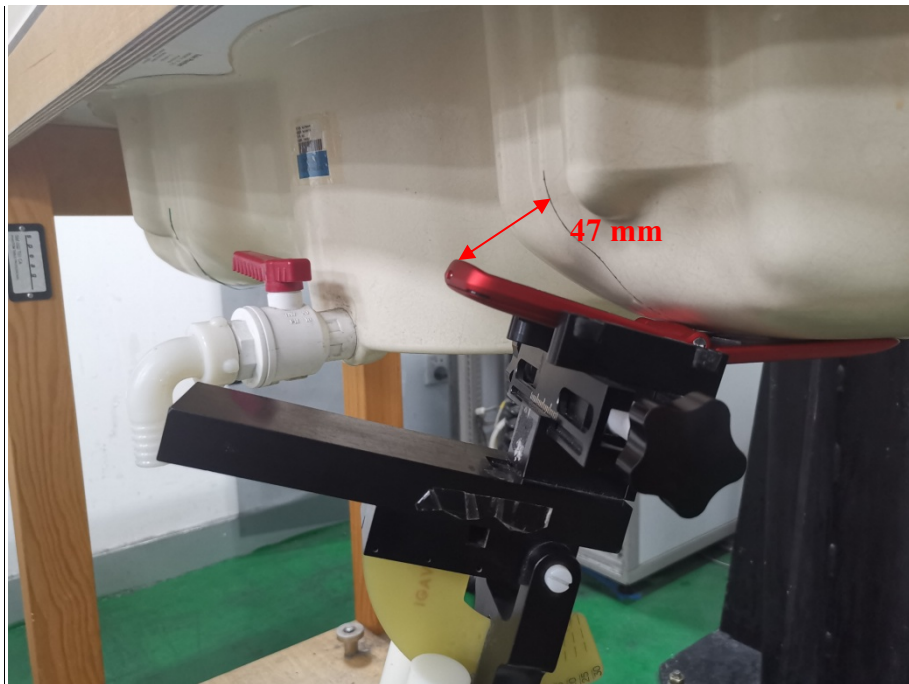

aAPPENDIX B EUT TEST POSITION PHOTOS

Liquid depth $\geq 15\text{cm}$

Phantom Type: Twin SAM; Model: Twin SAM V5.0; S/N: 1412

Head Left Cheek Setup Photo

Head Flat Setup Photo

Body Back Setup Photo (5mm)

Body Worn Back Setup Photo (5mm)

Body Front Setup Photo (5mm)

Body Worn Front Setup Photo (5mm)

Body Bottom Setup Photo (5mm)