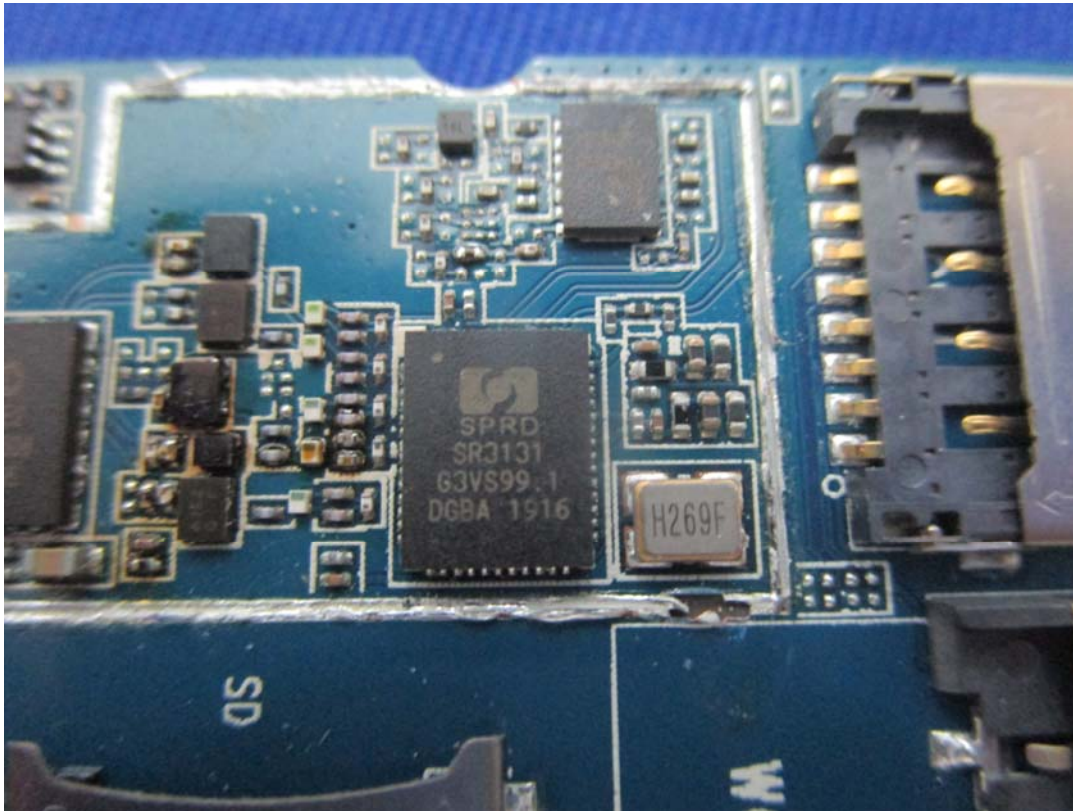

**EXHIBIT C - EUT INTERNAL PHOTOGRAPHS**

CPU

2G3G chip

Bluetooth Antenna

GSM& WCDMA ANTENNA