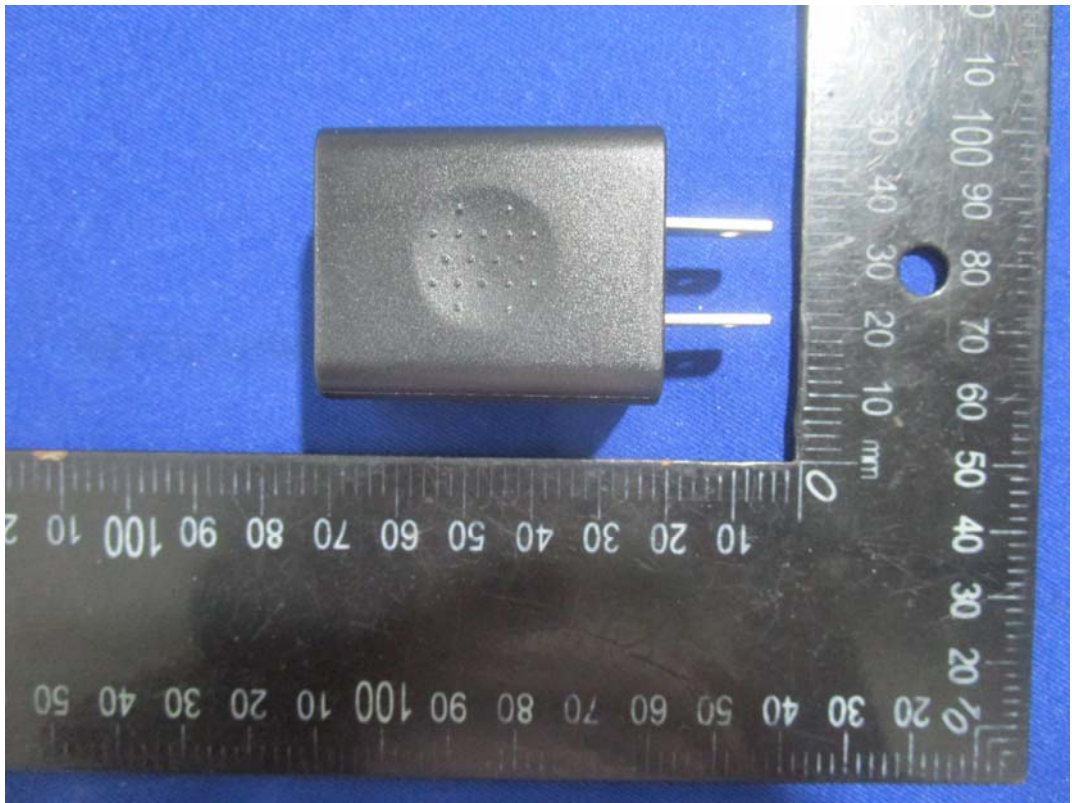

EXHIBIT B - EUT EXTERNAL PHOTOGRAPHS

maxwest

Model: **ultra50**

Input: 100-240V ~ 50/60Hz 0.2A

Output: DC 5V = 1000mA

Made In China