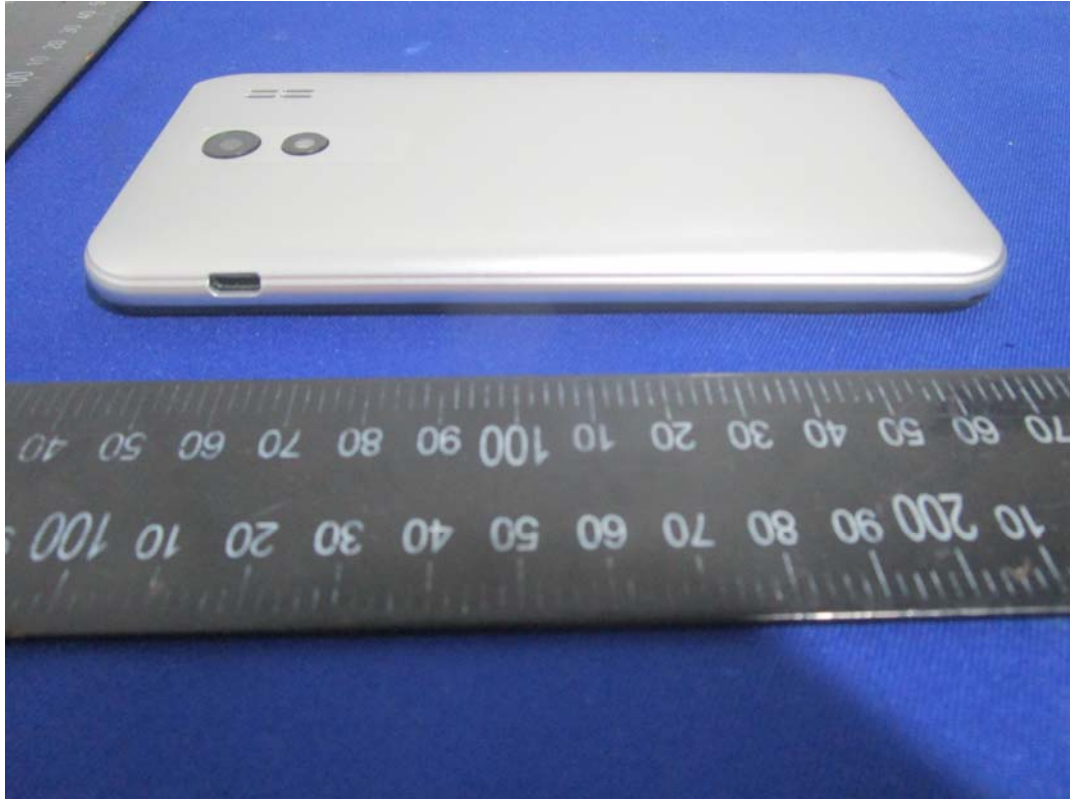

EXHIBIT B - EUT EXTERNAL PHOTOGRAPHS

maxwest

Model: **ultra50**

Input: 100-240V ~ 50/60Hz 0.2A

Output: DC 5V = 1000mA

Made In China