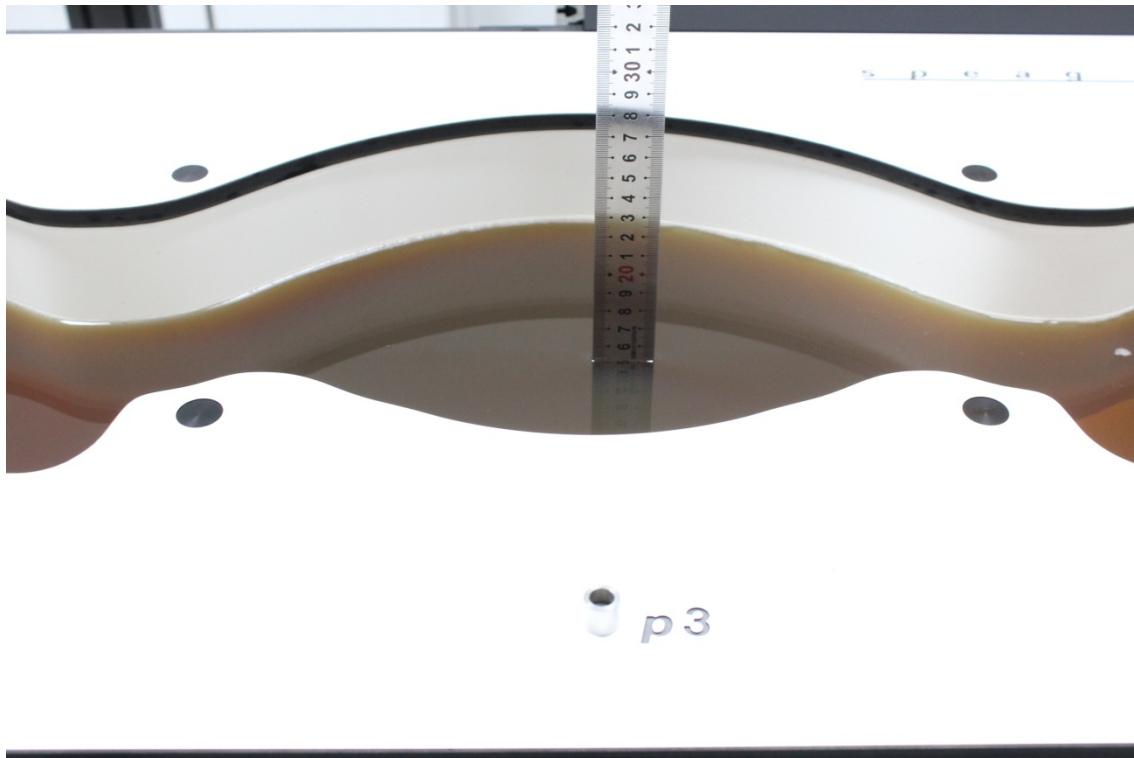

APPENDIX B EUT TEST POSITION PHOTOS

Liquid depth $\geq 15\text{cm}$

- Phantom: SAM-Twin V8.0 P1aP2a; Type: QD 000 P41 AA ; Serial: 1962

Head Left Cheek Setup Photo

Head Left Tilt Setup Photo

Head Right Cheek Setup Photo

Head Right Tilt Setup Photo

Body (Worn) Back Setup Photo (10mm)

Body Left Setup Photo (10mm)

Body Right Setup Photo (10mm)

Body Top Setup Photo (10mm)

Body Bottom Setup Photo (10mm)