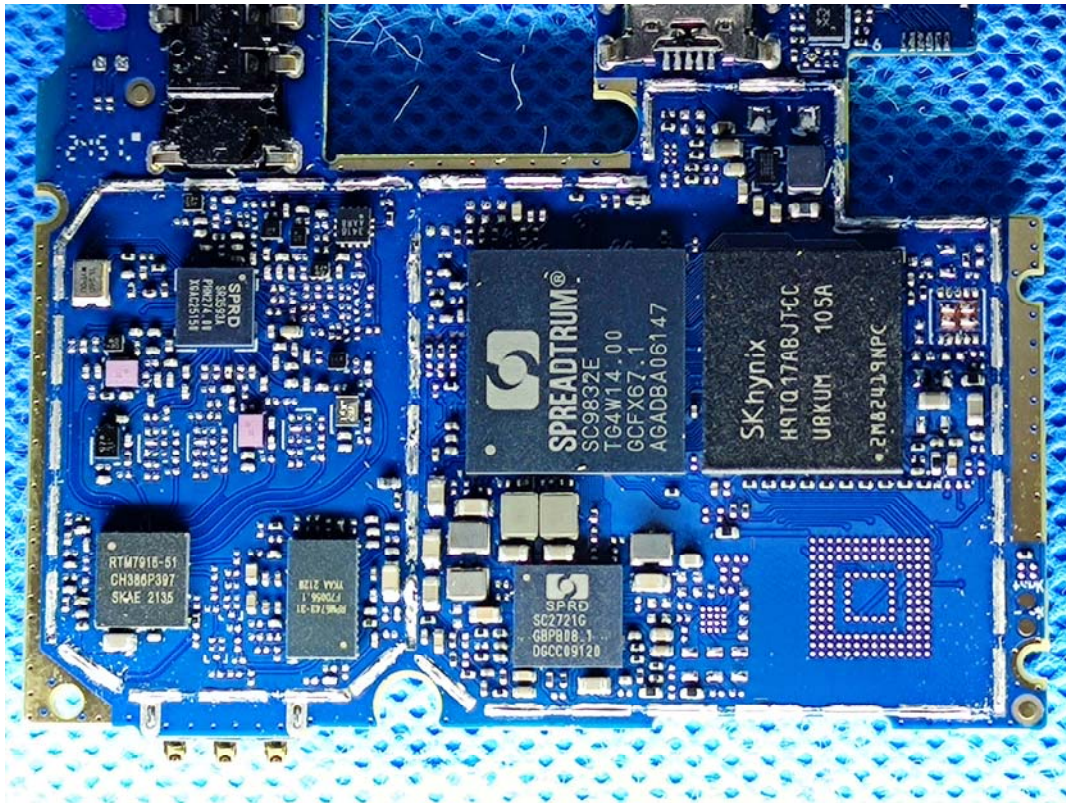

EXHIBIT C - EUT INTERNAL PHOTOGRAPHS

Port

BT/WiFi/GPS Antenna

LTE DIV Antenna

GSM/WCDMA/LTE Antenna

Chip

Battery label