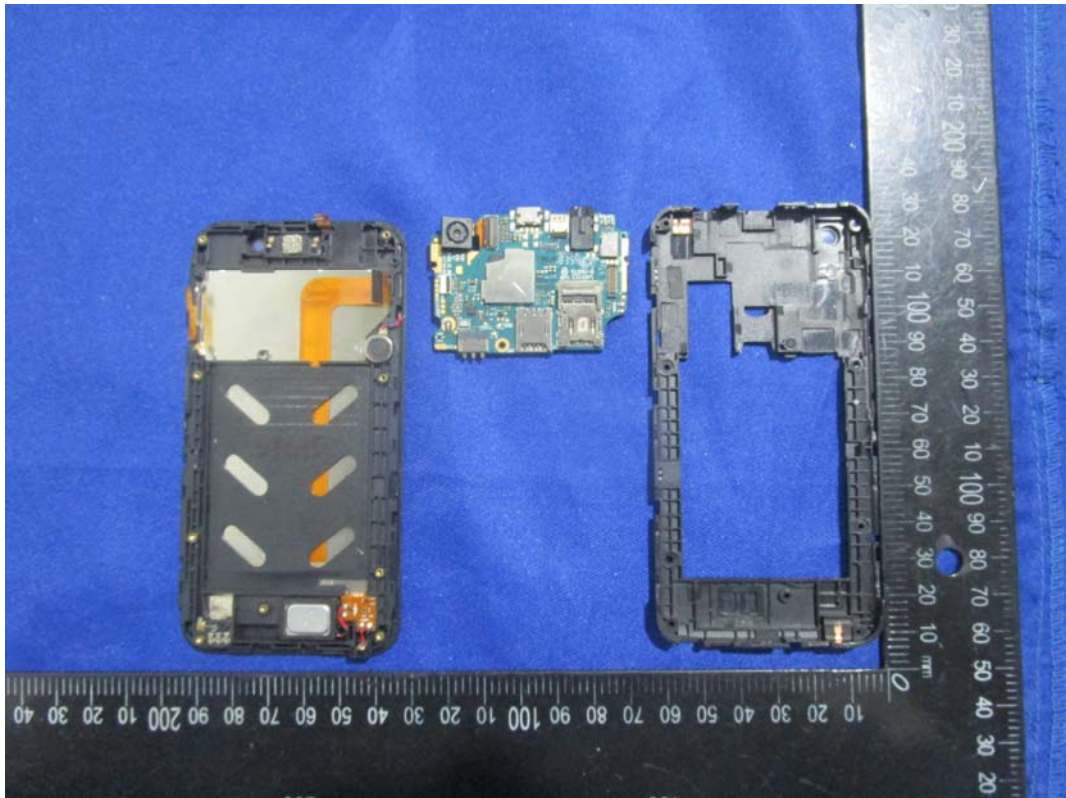

EXHIBIT C - EUT INTERNAL PHOTOGRAPHS

GSM&WCDMA Antenna

BT&WIFI Antenna

⊖ ⊕

nitro 4X

Voltage : 3.8V

Charging limited voltage : 4.35V

Standard: GB/T18287- 2013