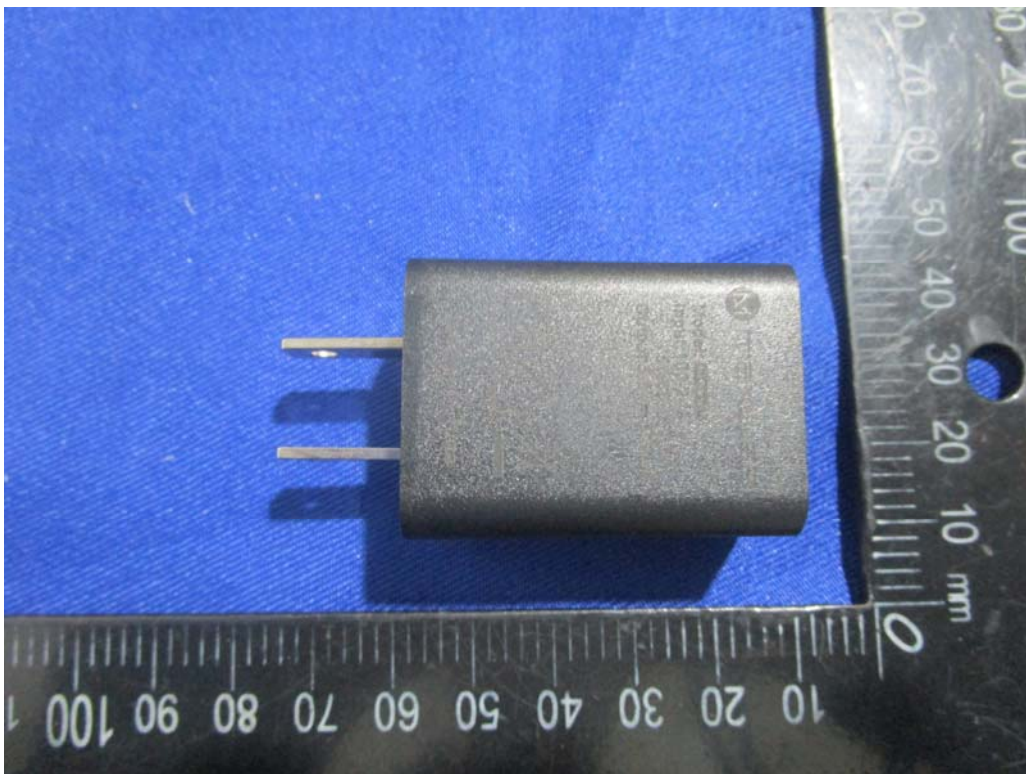

EXHIBIT B - EUT EXTERNAL PHOTOGRAPHS

Adapter #1

Adapter #2

 maxwest

Model: SC/10WA050050US

Input: 100-240V~

50/60Hz 0.5A

Output: 5.0V \equiv 500mA