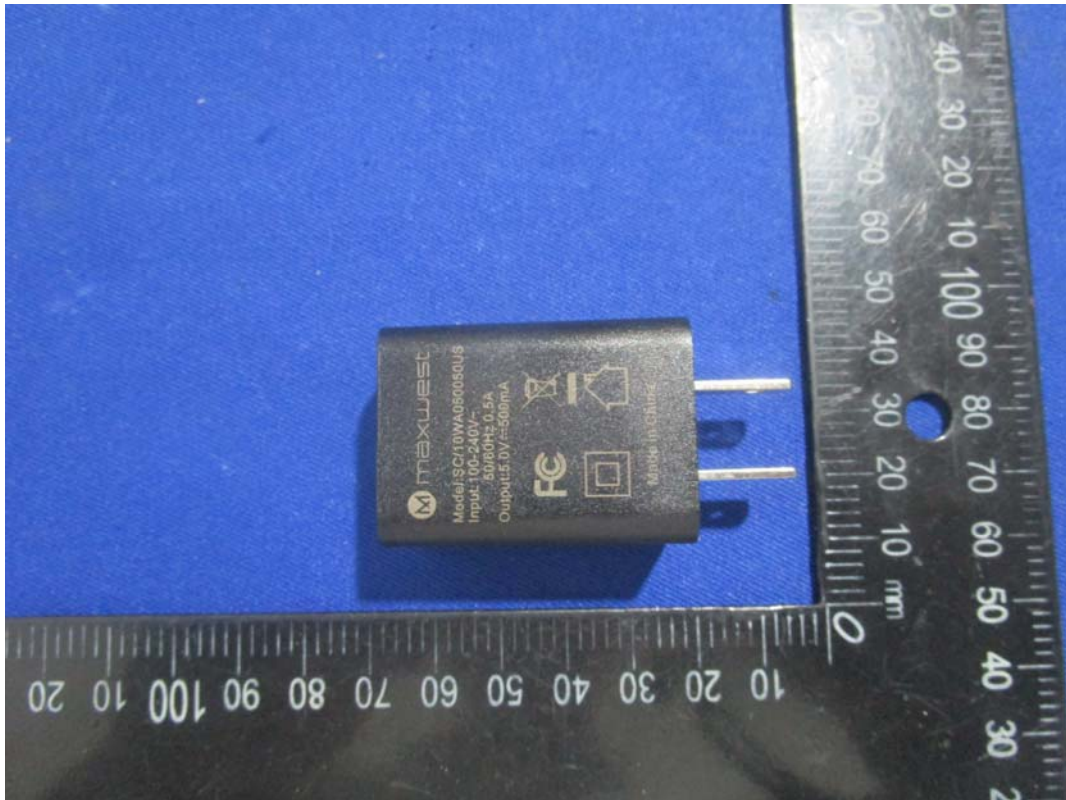

EXHIBIT B - EUT EXTERNAL PHOTOGRAPHS

Adapter #1

Adapter #2

 maxwest

Model: SC/10WA050050US

Input: 100-240V~

50/60Hz 0.5A

Output: 5.0V \equiv 500mA