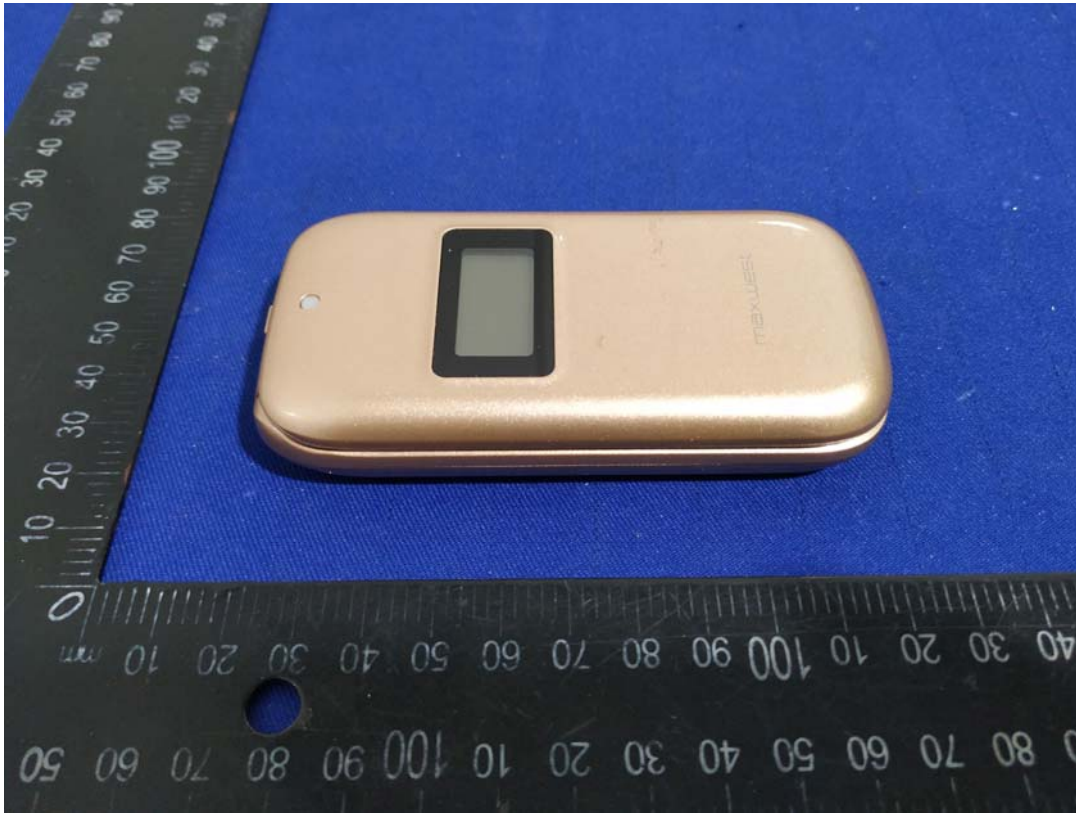

**EXHIBIT B - EUT EXTERNAL PHOTOGRAPHS**

port

port

maxwest

AC/DC ADAPTOR

INPUT: AC100-240V 50/60Hz 0.15A

OUTPUT DC 5V 500mA

MADE IN CHINA