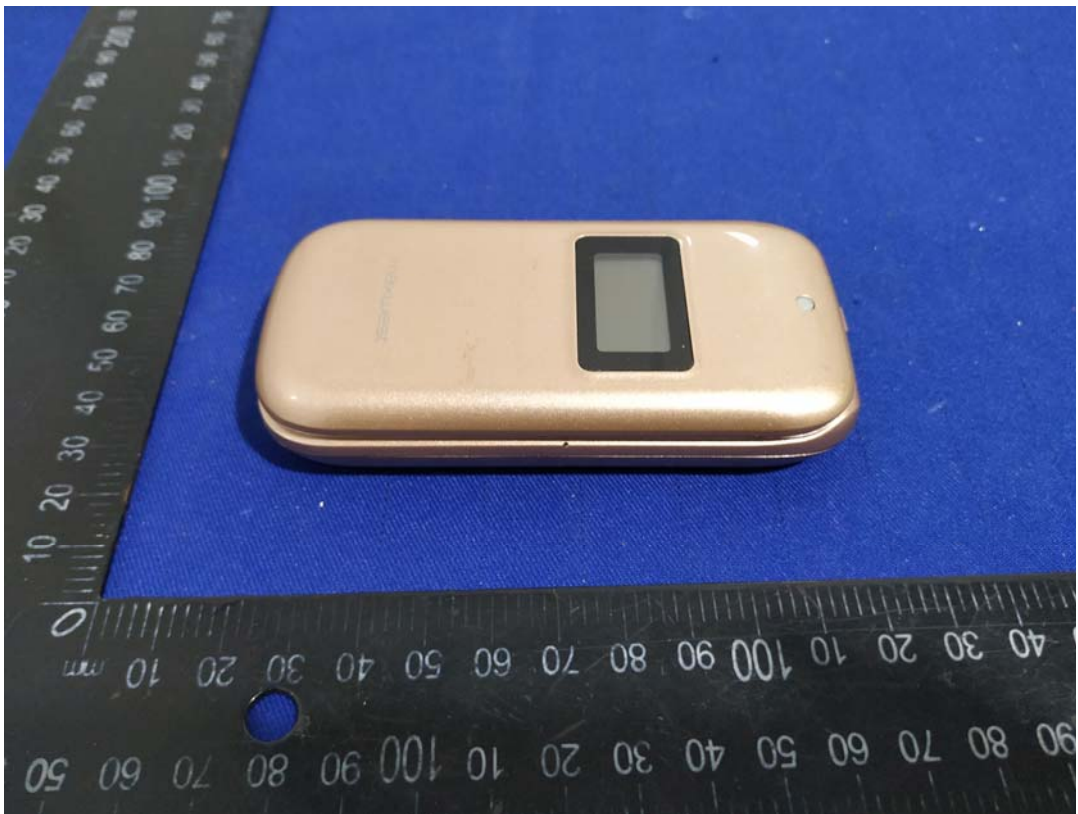

**EXHIBIT B - EUT EXTERNAL PHOTOGRAPHS**

port

port

maxwest

AC/DC ADAPTOR

INPUT: AC100-240V 50/60Hz 0.15A

OUTPUT DC 5V 500mA

MADE IN CHINA