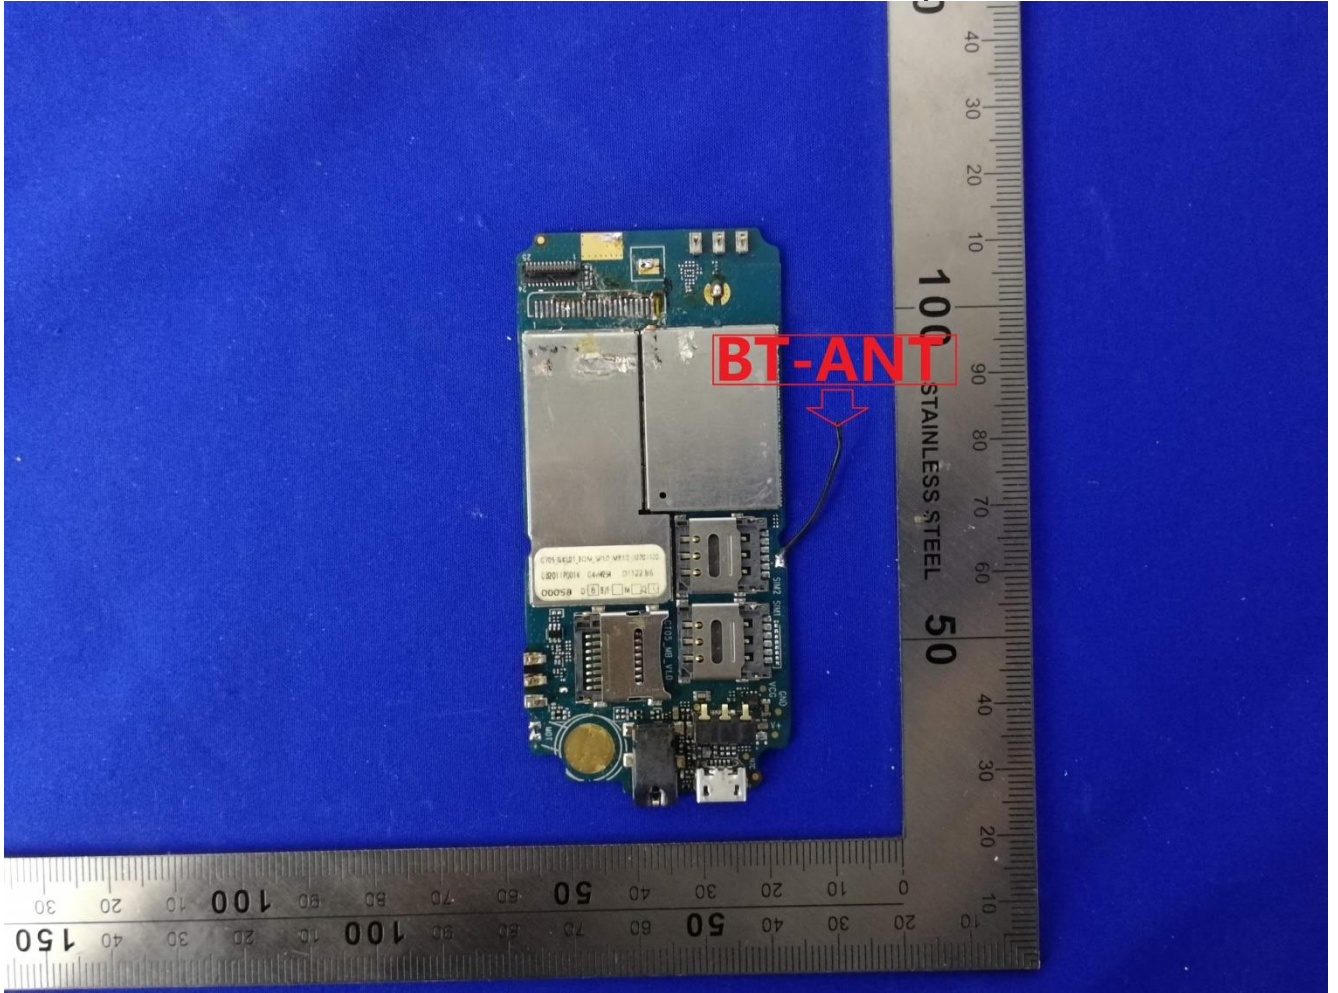

EUT Photos (Model: NEO FLIP LTE)

EUT Antenna Locations

SAR Test Setup Photos

Head

Right Cheek

Right Tilted

Left Cheek

Left Tilted

Body

Front side (10mm)

Back side(10mm)

Left side(10mm)

Right side(10mm)

Bottom side(10mm)

Bottom side(10mm)