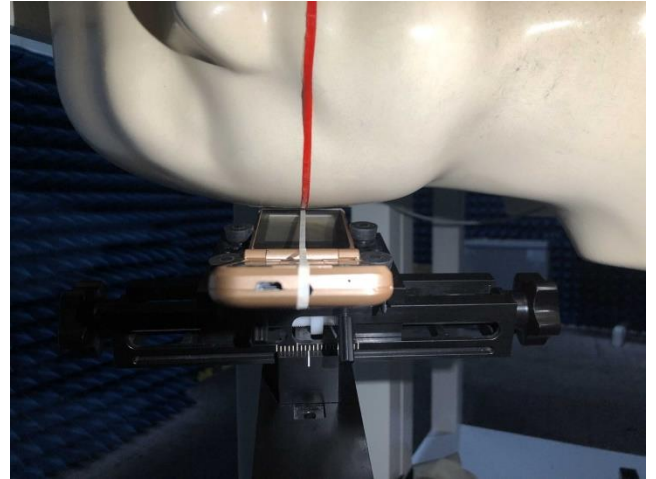

EUT Photos (Model: NEO FLIP LTE)

EUT Antenna Locations

SAR Test Setup Photos

Head

Right Cheek

Right Tilted

Left Cheek

Left Tilted

Body

Front side (10mm)

Back side(10mm)

Left side(10mm)

Right side(10mm)

Bottom side(10mm)

Bottom side(10mm)