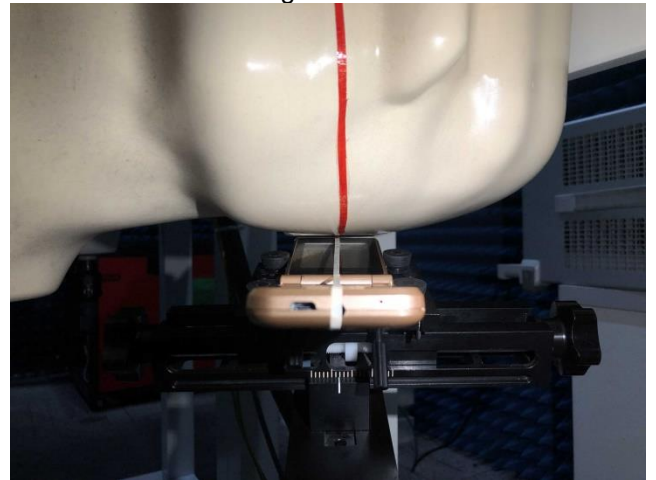

EUT Photos (Model: NEO FLIP LTE)

EUT Antenna Locations

SAR Test Setup Photos

Head

Right Cheek

Right Tilted

Left Cheek

Left Tilted

Body

Front side (10mm)

Back side(10mm)

Left side(10mm)

Right side(10mm)

Bottom side(10mm)

Bottom side(10mm)