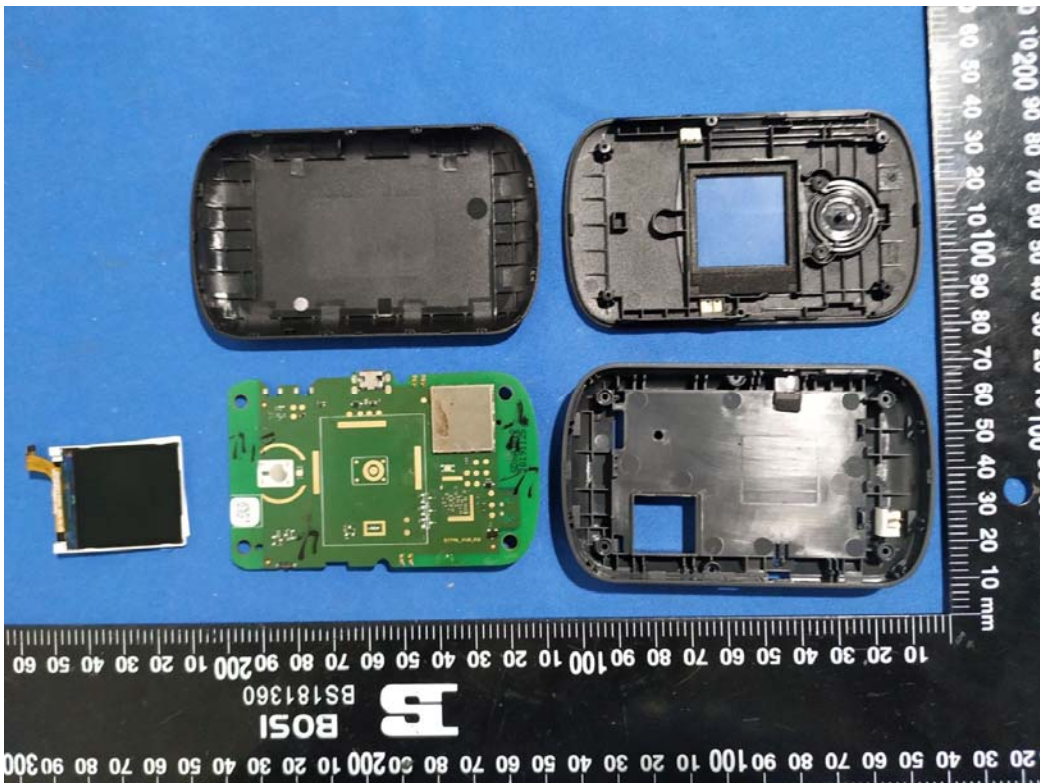

EXHIBIT C - EUT INTERNAL PHOTOGRAPHS

3G&4G Aux ANT

wifi ANT 1(Chain 0)

wifi ANT 2(Chain 1)

3G&4G Main ANT