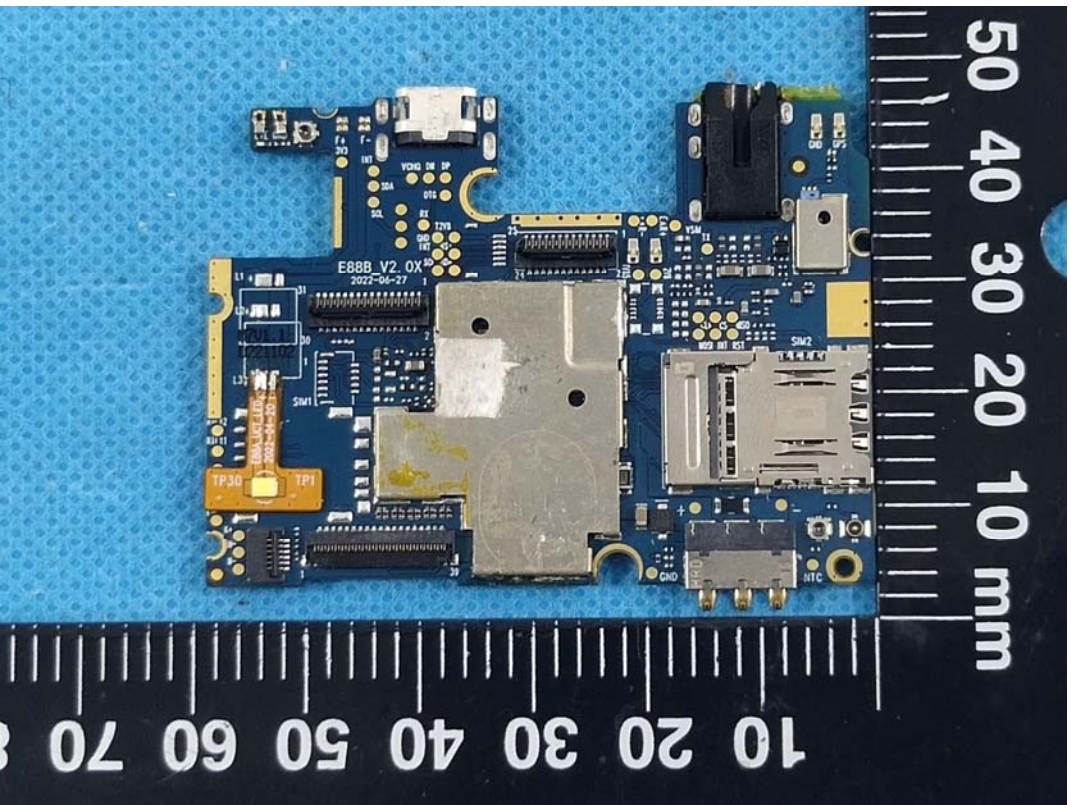

EXHIBIT C - EUT INTERNAL PHOTOGRAPHS

battery

Voltage : 3.8 V

Charging limited voltage : 4.35V

Standard: GB31241-2014

Capacity: 3000mAh 11.4Wh

Caution

Use the authorized charger only.

Never disassemble by yourself.

Never short-circuit the battery

**Dispose of the battery properly
cause explosion**

MADE IN CHINA

GPS/WiFi/BT Antenna

LTE DIV Antenna

GSM/WCDMA/LTE Main Antenna

chip