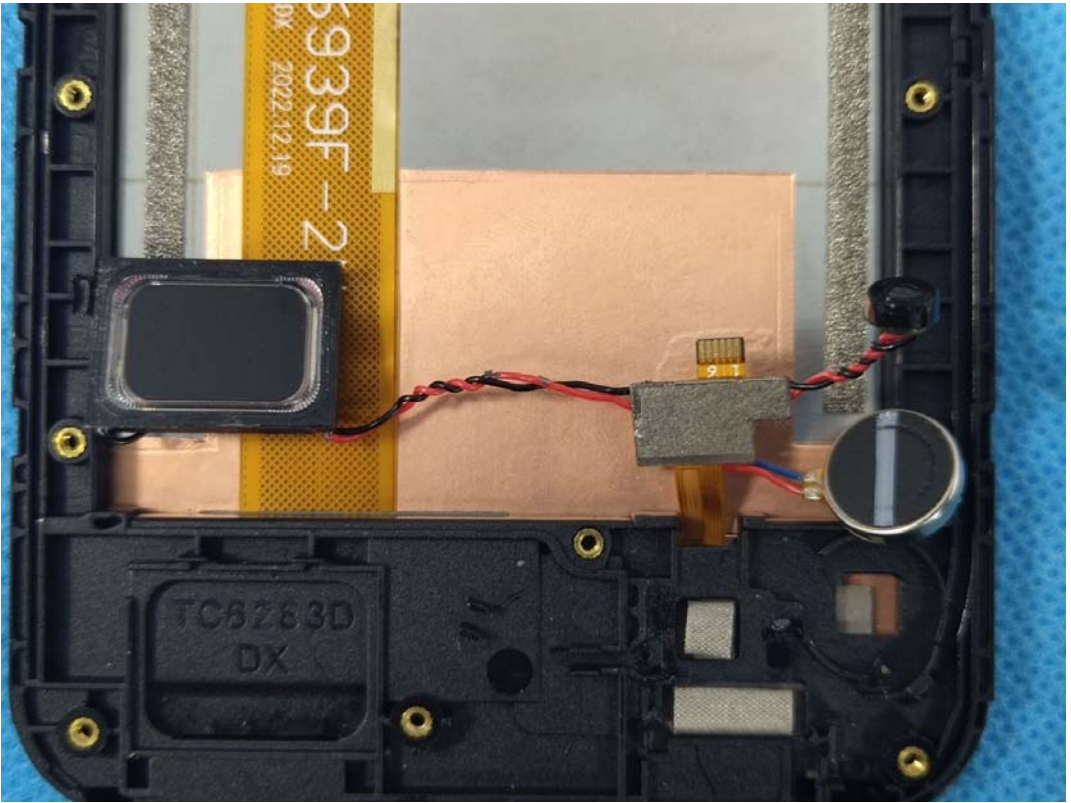

EXHIBIT C - EUT INTERNAL PHOTOGRAPHS

battery

Voltage : 3.8 V

Charging limited voltage : 4.35V

Standard: GB31241-2014

Capacity: 3000mAh 11.4Wh

Caution

Use the authorized charger only.

Never disassemble by yourself.

Never short-circuit the battery

**Dispose of the battery properly
cause explosion**

MADE IN CHINA

GPS/WiFi/BT Antenna

LTE DIV Antenna

GSM/WCDMA/LTE Main Antenna

chip