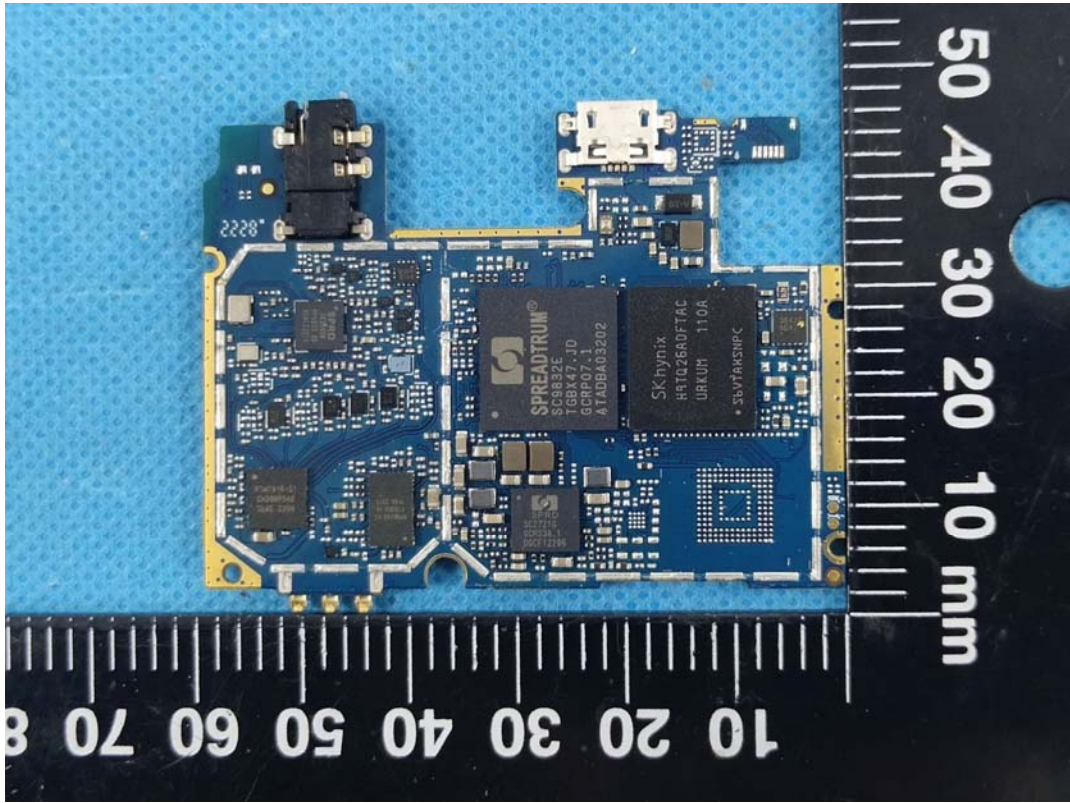

EXHIBIT C - EUT INTERNAL PHOTOGRAPHS

battery

Voltage : 3.8 V

Charging limited voltage : 4.35V

Standard: GB31241-2014

Capacity: 3000mAh 11.4Wh

Caution

Use the authorized charger only.

Never disassemble by yourself.

Never short-circuit the battery

**Dispose of the battery properly
cause explosion**

MADE IN CHINA

GPS/WiFi/BT Antenna

LTE DIV Antenna

GSM/WCDMA/LTE Main Antenna

chip