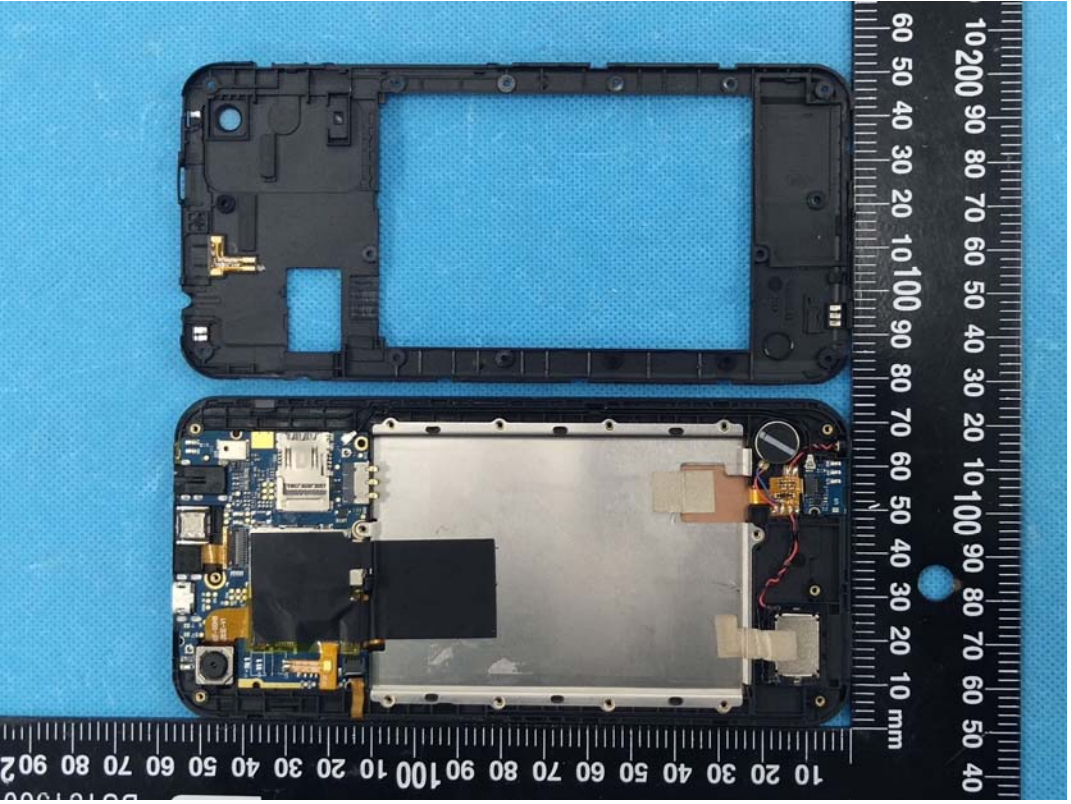

EXHIBIT C - EUT INTERNAL PHOTOGRAPHS

battery

Voltage : 3.8 V

Charging limited voltage : 4.35V

Standard: GB31241-2014

Capacity: 3000mAh 11.4Wh

Caution

Use the authorized charger only.

Never disassemble by yourself.

Never short-circuit the battery

**Dispose of the battery properly
cause explosion**

MADE IN CHINA

GPS/WiFi/BT Antenna

LTE DIV Antenna

GSM/WCDMA/LTE Main Antenna

chip