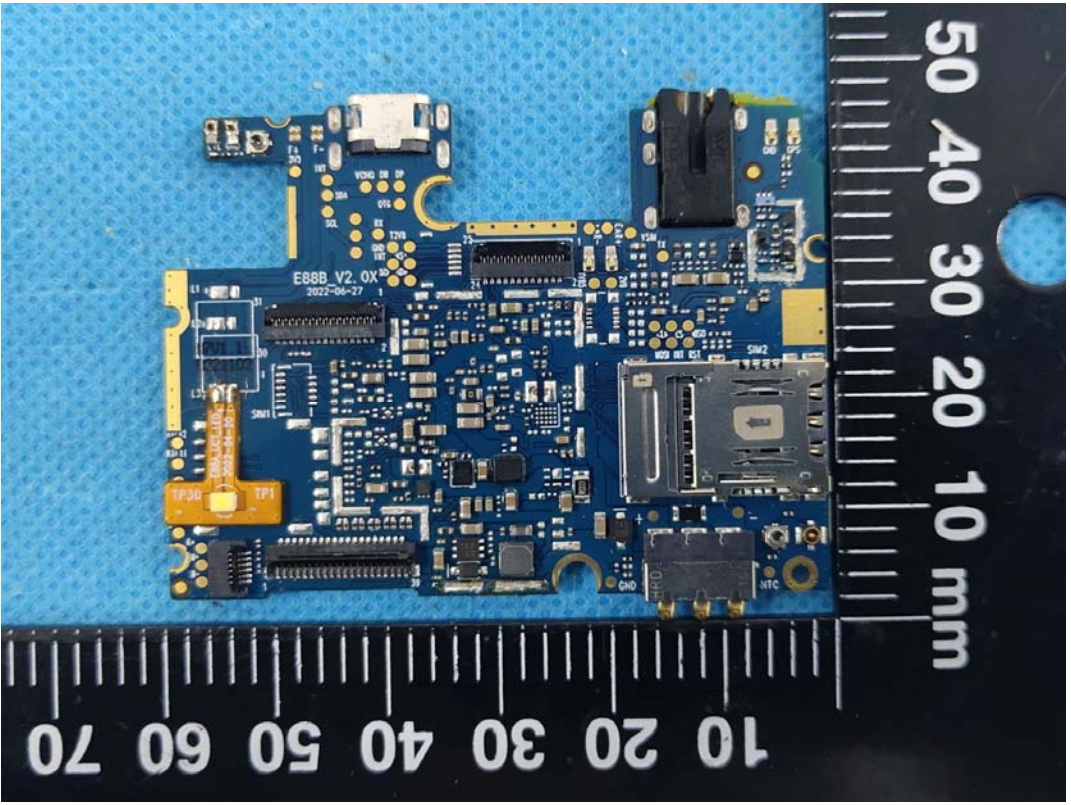

EXHIBIT C - EUT INTERNAL PHOTOGRAPHS

battery

Voltage : 3.8 V

Charging limited voltage : 4.35V

Standard: GB31241-2014

Capacity: 3000mAh 11.4Wh

Caution

Use the authorized charger only.

Never disassemble by yourself.

Never short-circuit the battery

**Dispose of the battery properly
cause explosion**

MADE IN CHINA

GPS/WiFi/BT Antenna

LTE DIV Antenna

GSM/WCDMA/LTE Main Antenna

chip