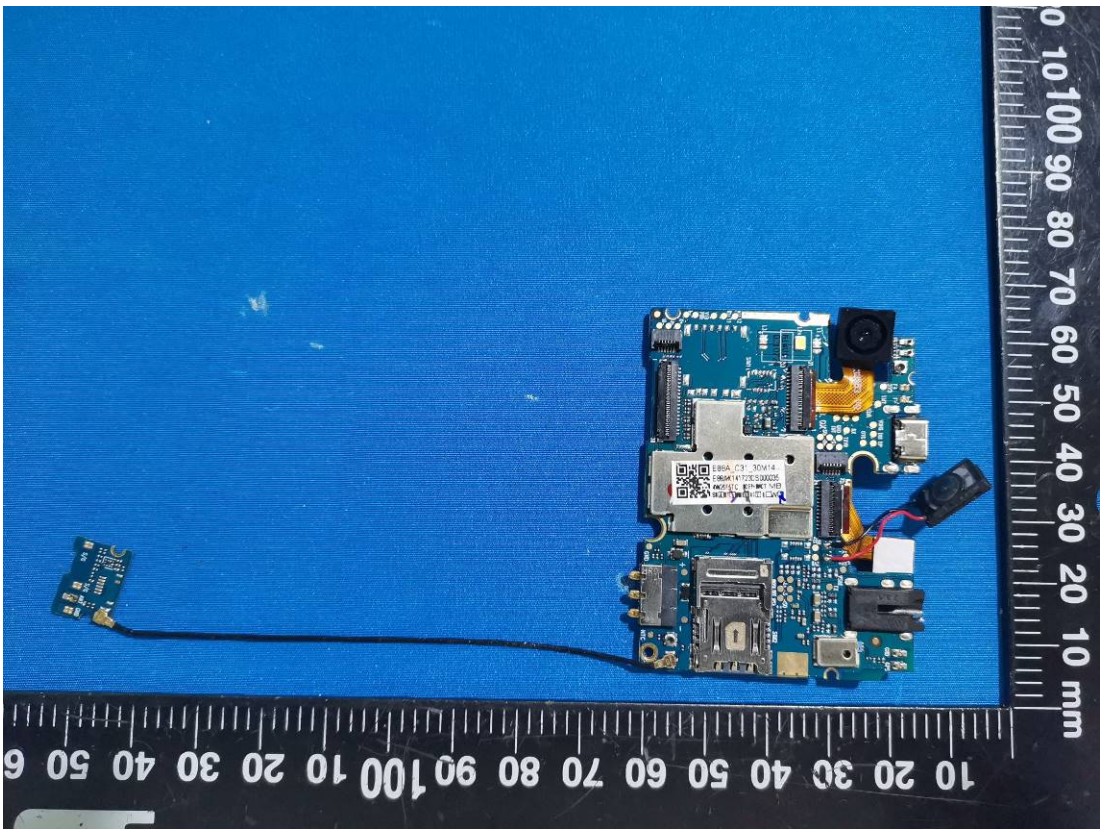

**EXHIBIT C - EUT INTERNAL PHOTOGRAPHS**

Main Antenna

Bluetooth/WiFi Antenna

DIV Antenna

Voltage : 3.7V

Charging limited voltage : 4.2V

Standard : GB/T18287-2013

Capacity: 2000mAh 7.4Wh