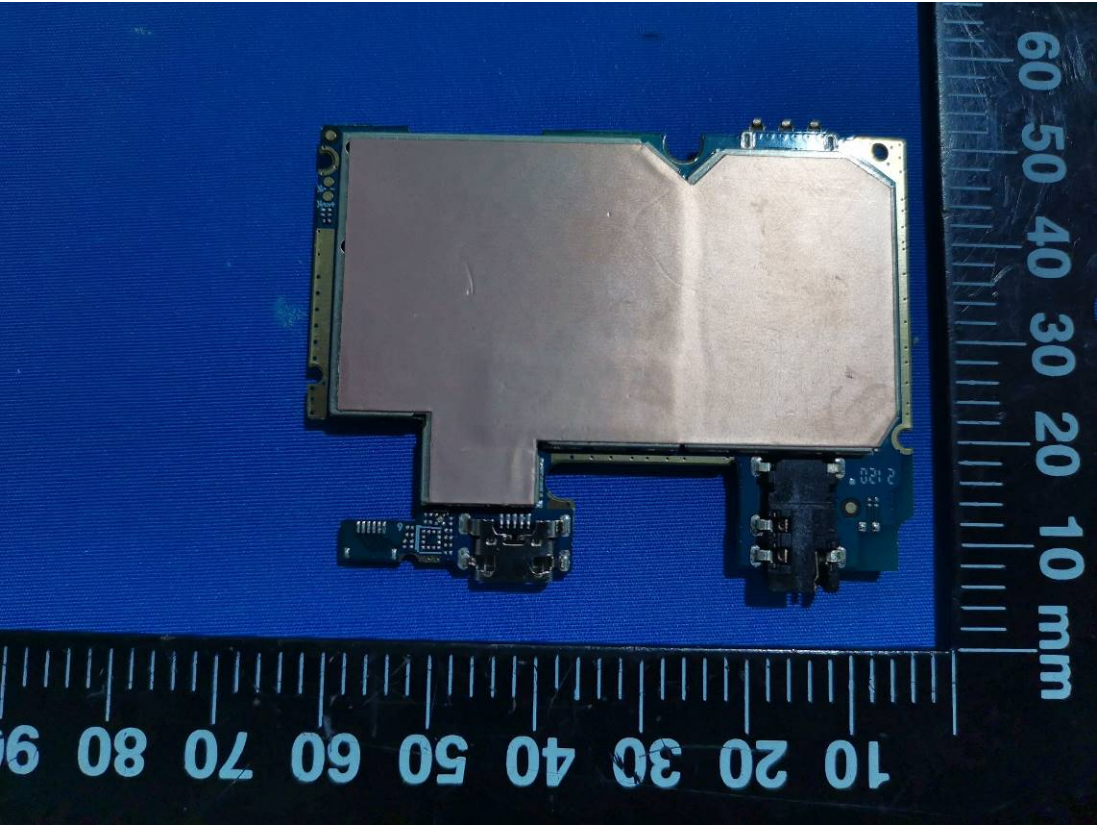

**EXHIBIT C - EUT INTERNAL PHOTOGRAPHS**

Main Antenna

Bluetooth/WiFi Antenna

DIV Antenna

Voltage : 3.7V

Charging limited voltage : 4.2V

Standard : GB/T18287-2013

Capacity: 2000mAh 7.4Wh