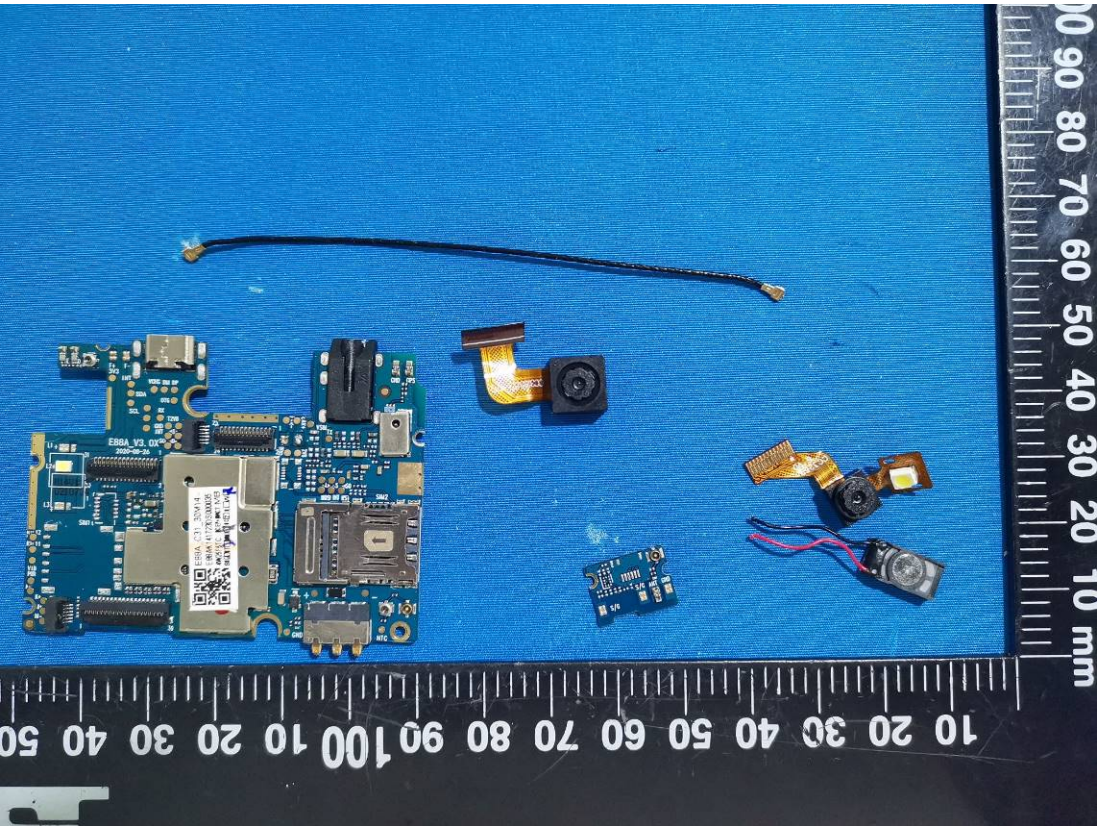

**EXHIBIT C - EUT INTERNAL PHOTOGRAPHS**

Main Antenna

Bluetooth/WiFi Antenna

DIV Antenna

Voltage : 3.7V

Charging limited voltage : 4.2V

Standard : GB/T18287-2013

Capacity: 2000mAh 7.4Wh