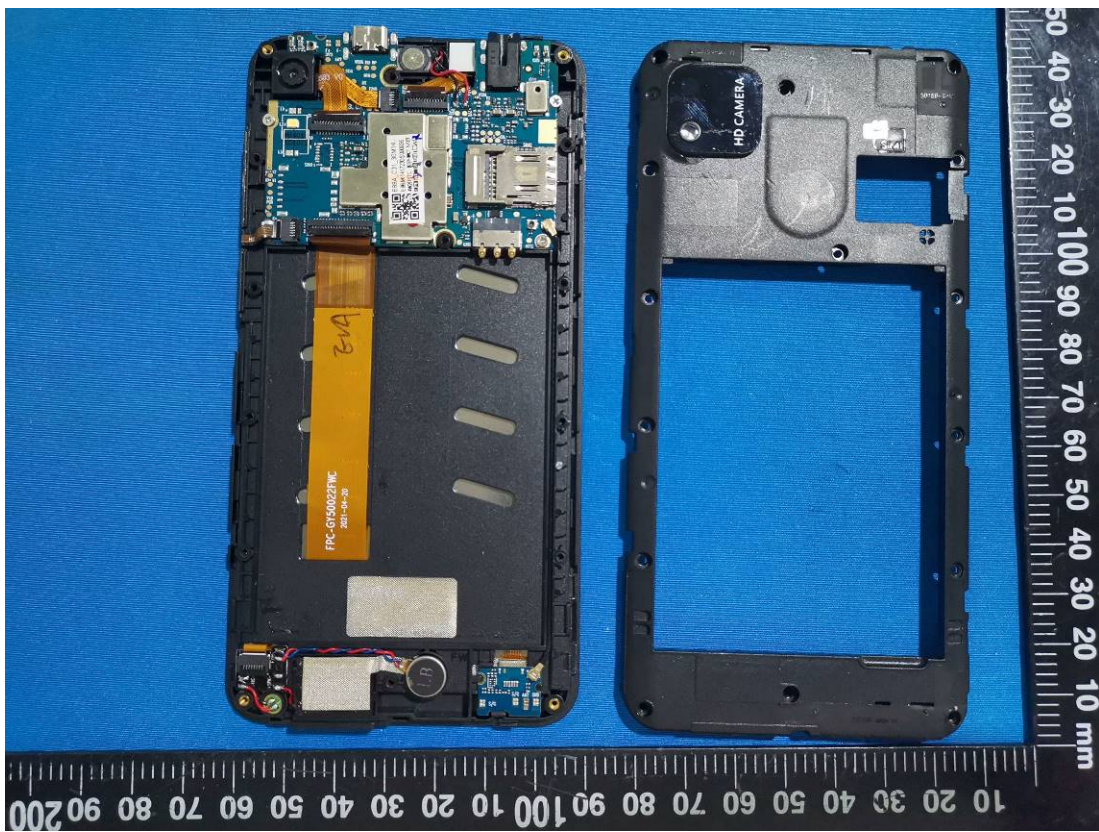

**EXHIBIT C - EUT INTERNAL PHOTOGRAPHS**

Main Antenna

Bluetooth/WiFi Antenna

DIV Antenna

Voltage : 3.7V

Charging limited voltage : 4.2V

Standard : GB/T18287-2013

Capacity: 2000mAh 7.4Wh