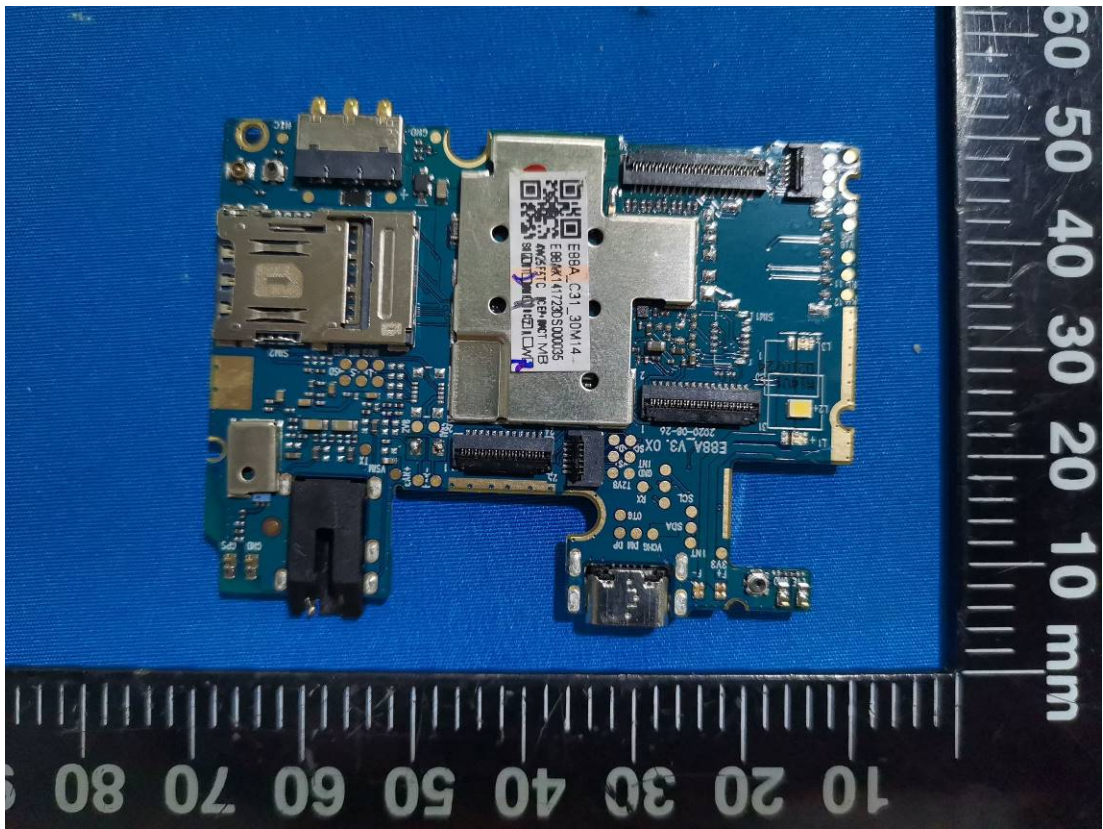

**EXHIBIT C - EUT INTERNAL PHOTOGRAPHS**

Main Antenna

Bluetooth/WiFi Antenna

DIV Antenna

Voltage : 3.7V

Charging limited voltage : 4.2V

Standard : GB/T18287-2013

Capacity: 2000mAh 7.4Wh