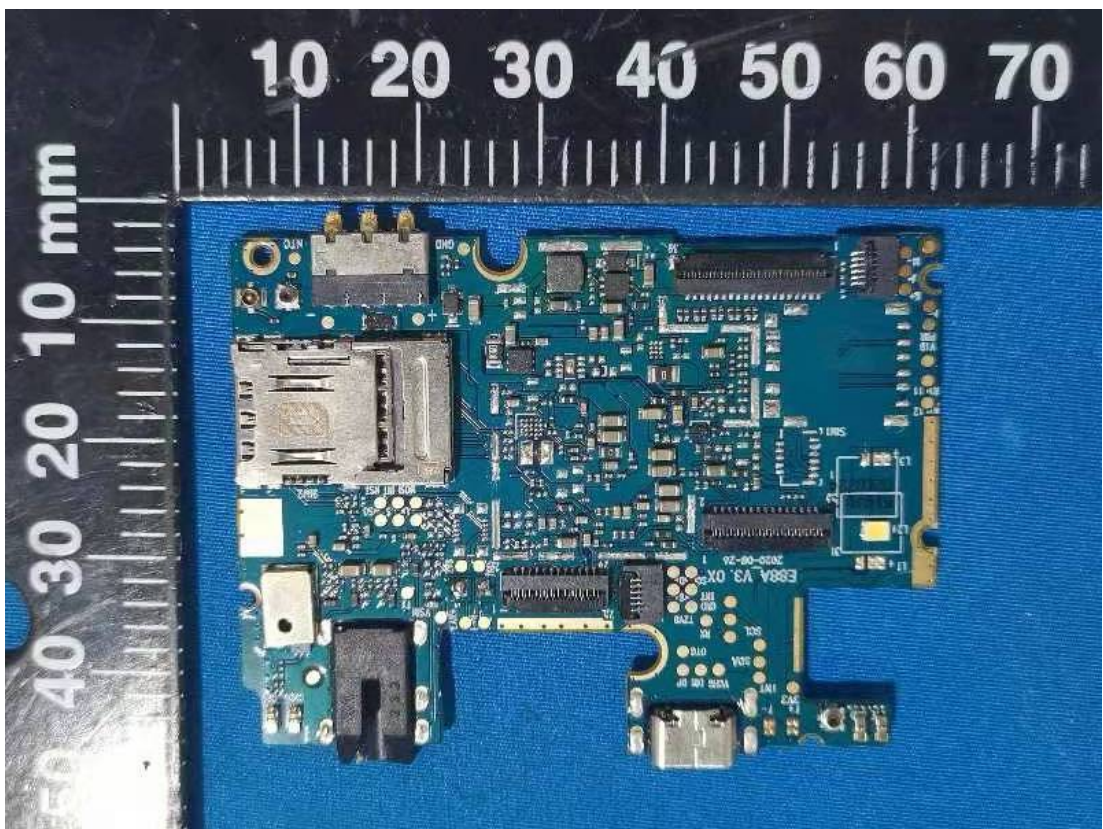

**EXHIBIT C - EUT INTERNAL PHOTOGRAPHS**

Main Antenna

Bluetooth/WiFi Antenna

DIV Antenna

Voltage : 3.7V

Charging limited voltage : 4.2V

Standard : GB/T18287-2013

Capacity: 2000mAh 7.4Wh