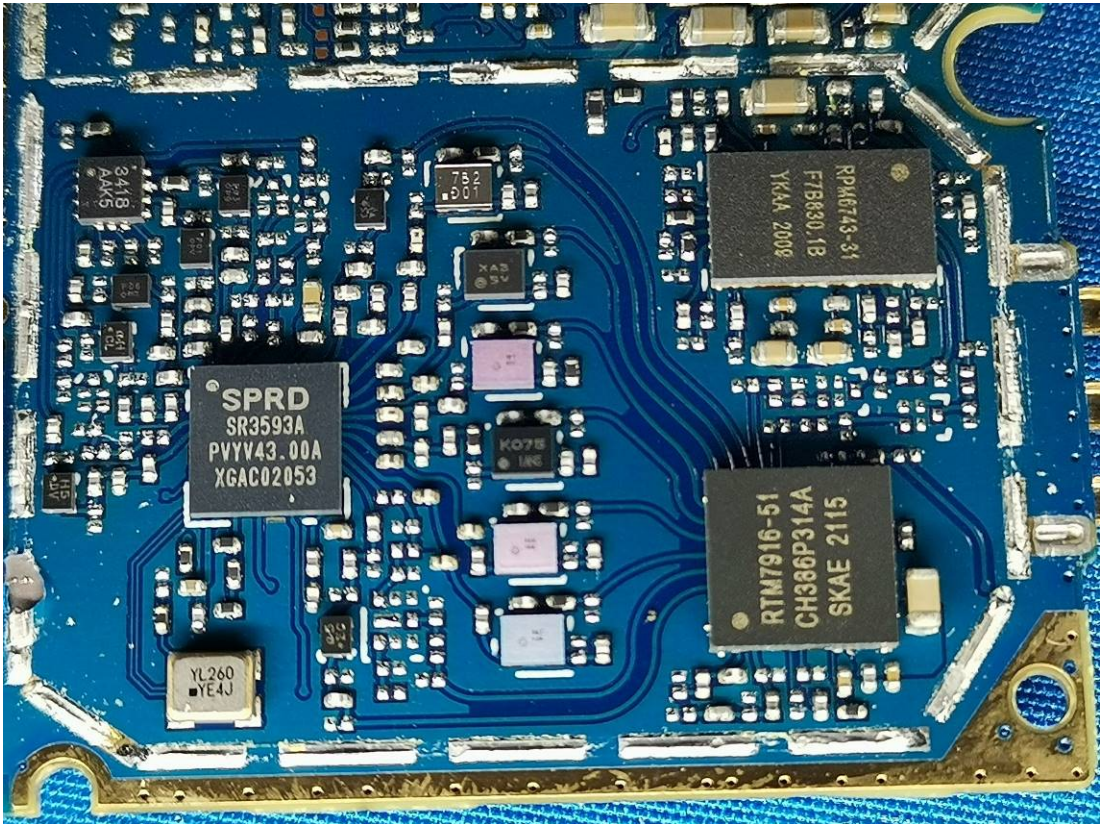

**EXHIBIT C - EUT INTERNAL PHOTOGRAPHS**

Main Antenna

Bluetooth/WiFi Antenna

DIV Antenna

Voltage : 3.7V

Charging limited voltage : 4.2V

Standard : GB/T18287-2013

Capacity: 2000mAh 7.4Wh