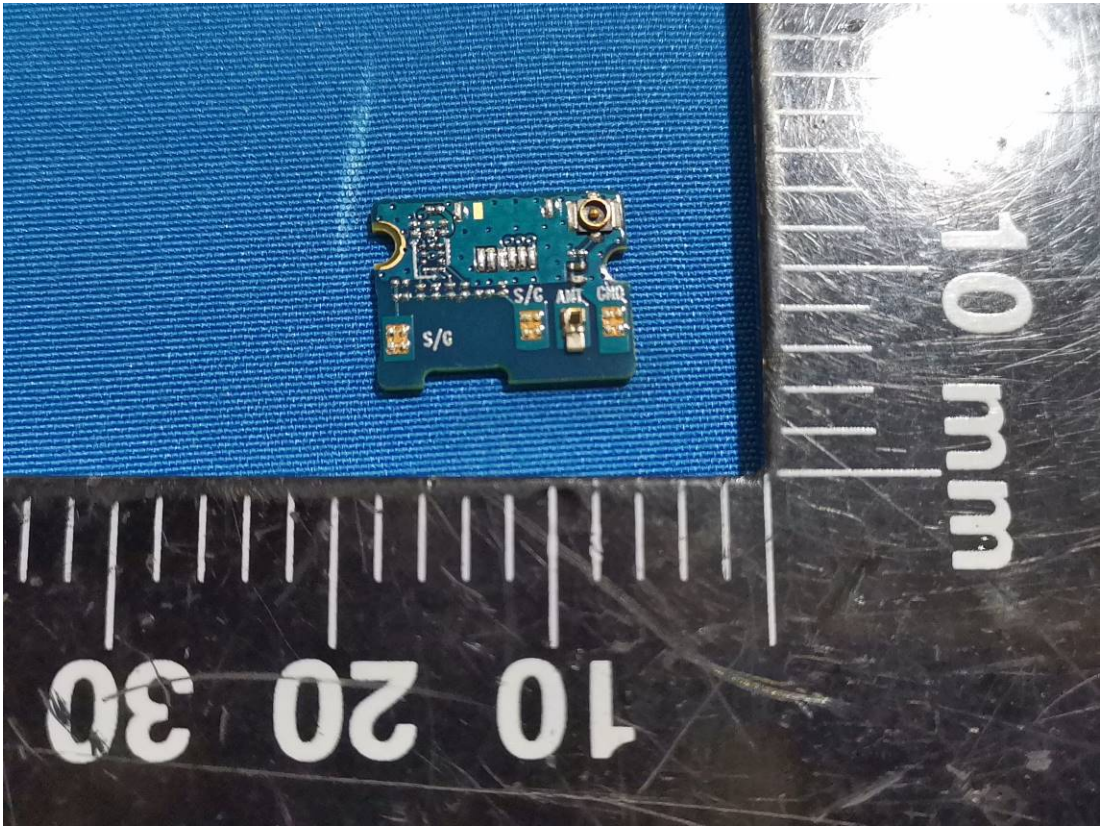

**EXHIBIT C - EUT INTERNAL PHOTOGRAPHS**

Main Antenna

Bluetooth/WiFi Antenna

DIV Antenna

Voltage : 3.7V

Charging limited voltage : 4.2V

Standard : GB/T18287-2013

Capacity: 2000mAh 7.4Wh