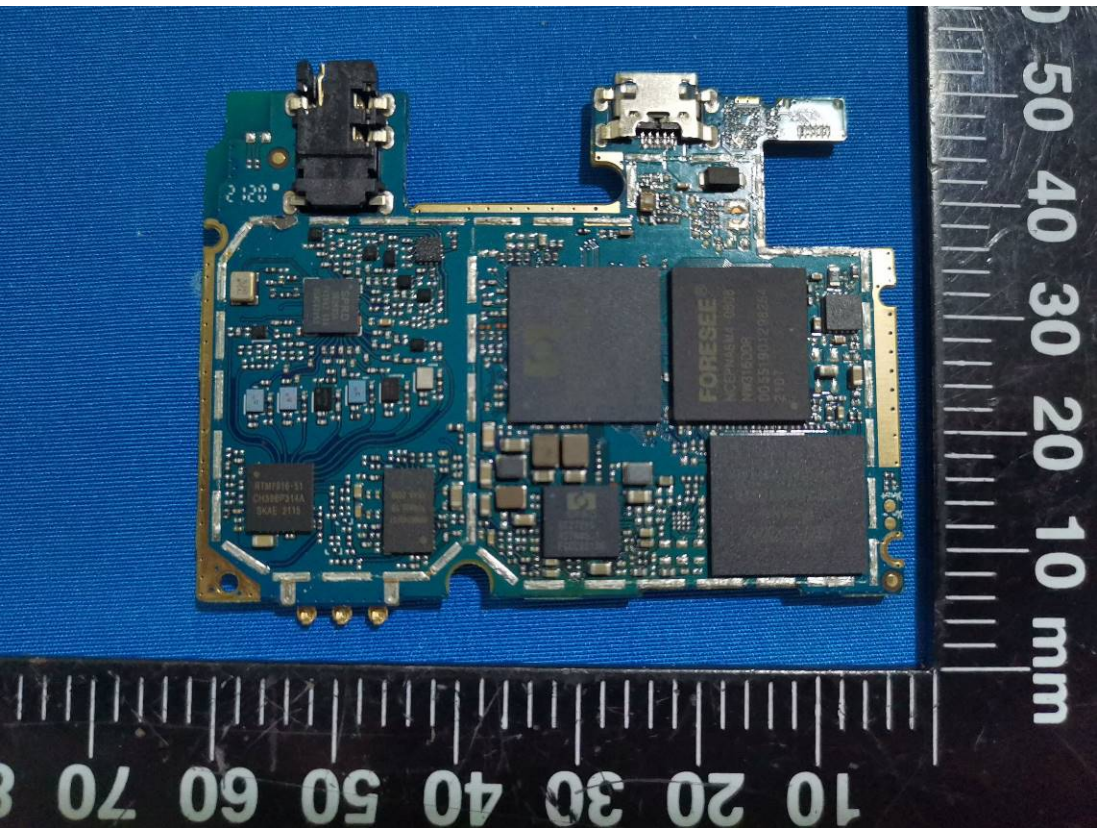

**EXHIBIT C - EUT INTERNAL PHOTOGRAPHS**

Main Antenna

Bluetooth/WiFi Antenna

DIV Antenna

Voltage : 3.7V

Charging limited voltage : 4.2V

Standard : GB/T18287-2013

Capacity: 2000mAh 7.4Wh