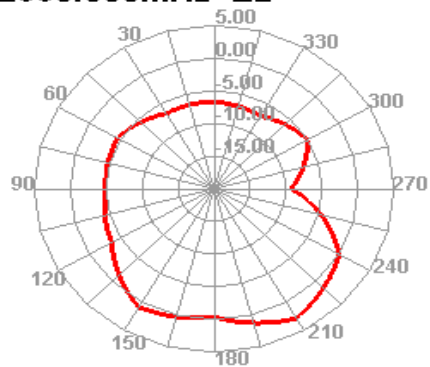

2660.000MHz

2660.000MHz H

2660.000MHz E1

2660.000MHz E2

3. 2.4G WIFI BT

Operation Bands	Frequency Range (MHz)	Gain (dBi)
2.4G WIFI&BT	2400-2483.5	0.34

5.How many antennas are on the phone

WWAN Main Antenna