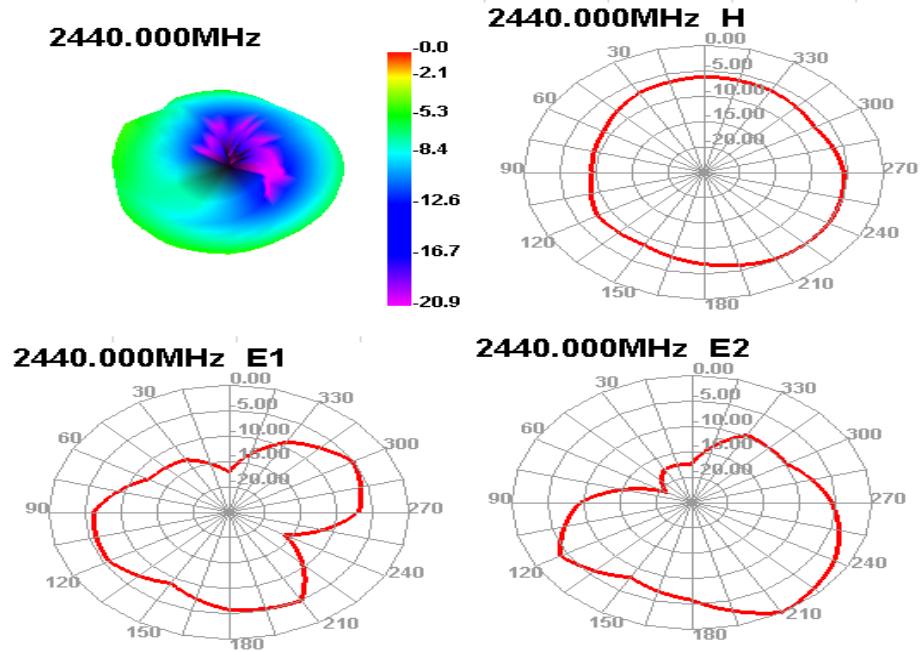

2660.000MHz

2660.000MHz H

2660.000MHz E1

2660.000MHz E2

3. 2.4G WIFI BT

Operation Bands	Frequency Range (MHz)	Gain (dBi)
2.4G WIFI&BT	2400-2483.5	0.34

5.How many antennas are on the phone

WWAN Main Antenna

LTE DIV Antenna

GWB Antenna