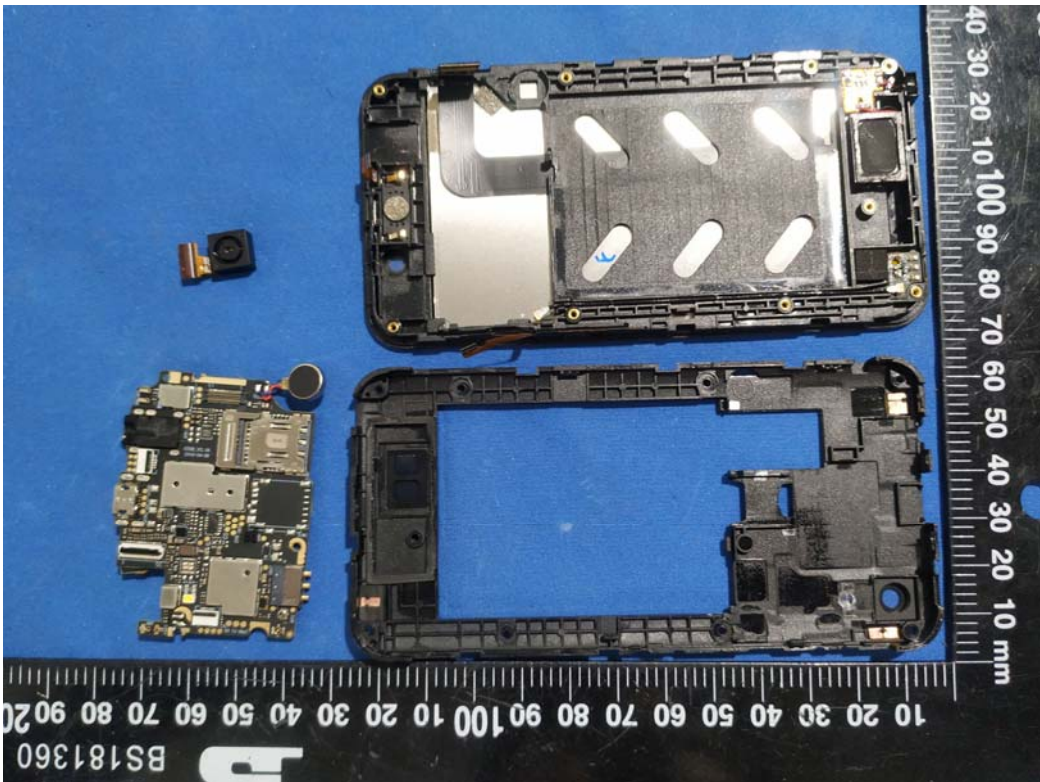

EXHIBIT C - EUT INTERNAL PHOTOGRAPHS

BT WIFI ANT

Aux ANT

2G&3G&4G Main ANT

Voltage: 3.8V
Charging limited voltage : 4.35V
Standard : GB/T18287-2013
Capacity: 1600mAh 6.08Wh

Caution

Use the authorized charger only.
Never disassemble by yourself.
Never short-circuit the battery
Dispose of the battery properly
cause explosion