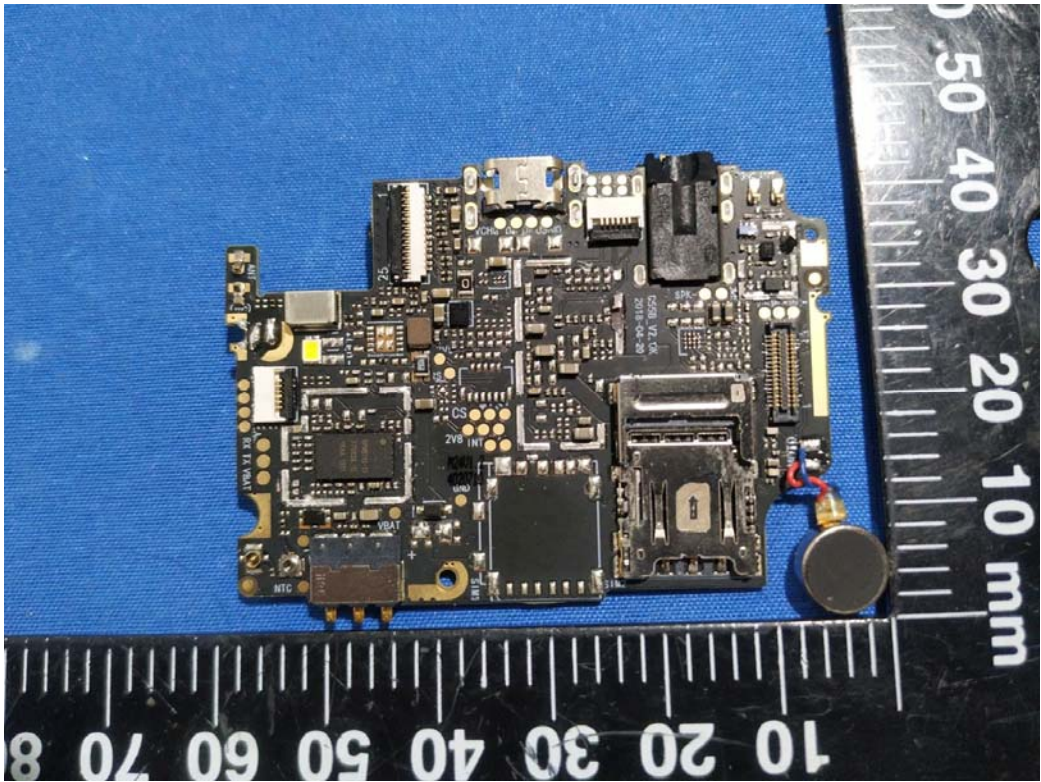

EXHIBIT C - EUT INTERNAL PHOTOGRAPHS

BT WIFI ANT

Aux ANT

2G&3G&4G Main ANT

Voltage: 3.8V
Charging limited voltage : 4.35V
Standard : GB/T18287-2013
Capacity: 1600mAh 6.08Wh

Caution

Use the authorized charger only.
Never disassemble by yourself.
Never short-circuit the battery
Dispose of the battery properly
cause explosion