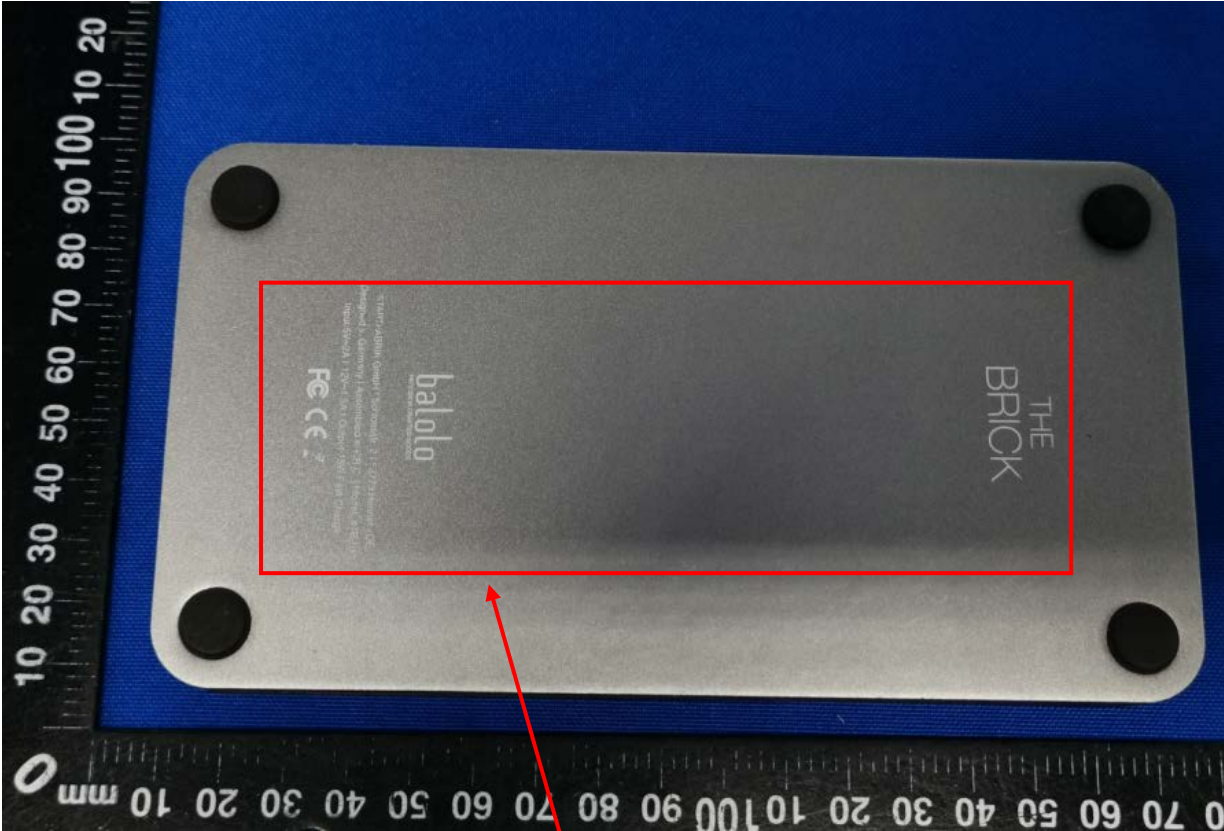

Label Artwork and Location

Model: SF-TB-10

Label:

THE
BRICK

balolo
PRECISION CRAFTED GOODS

THE BRICK WIRELESS PHONE CHARGER
Input: 12V - 1.5A | Output: max. 15W Fast Charge
Designed in Germany | Assembled in P.R.C. | Model: SF-TB-10
STARTFABRIK GmbH | Schlossstr. 2 | 53773 Hennef | DE

CE ENEC RoHS
FCC ID: 2A50E-SFTB10

Size: L*W=130*50mm

Location