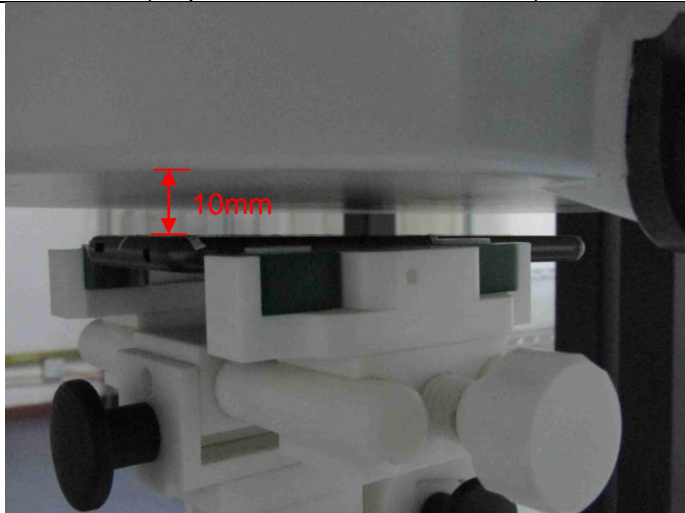

**Test Positions**

Left Cheek

Left Tilt 15 Degree

Right Cheek

Right Tilt 15 Degree

Front Side  
(Separation distance of 10mm)

Back Side  
(Separation distance of 10mm)

Left Side  
(Separation distance of 10mm)

Right Side  
(Separation distance of 10mm)

Top Side  
(Separation distance of 10mm)

Bottom Side  
(Separation distance of 10mm)